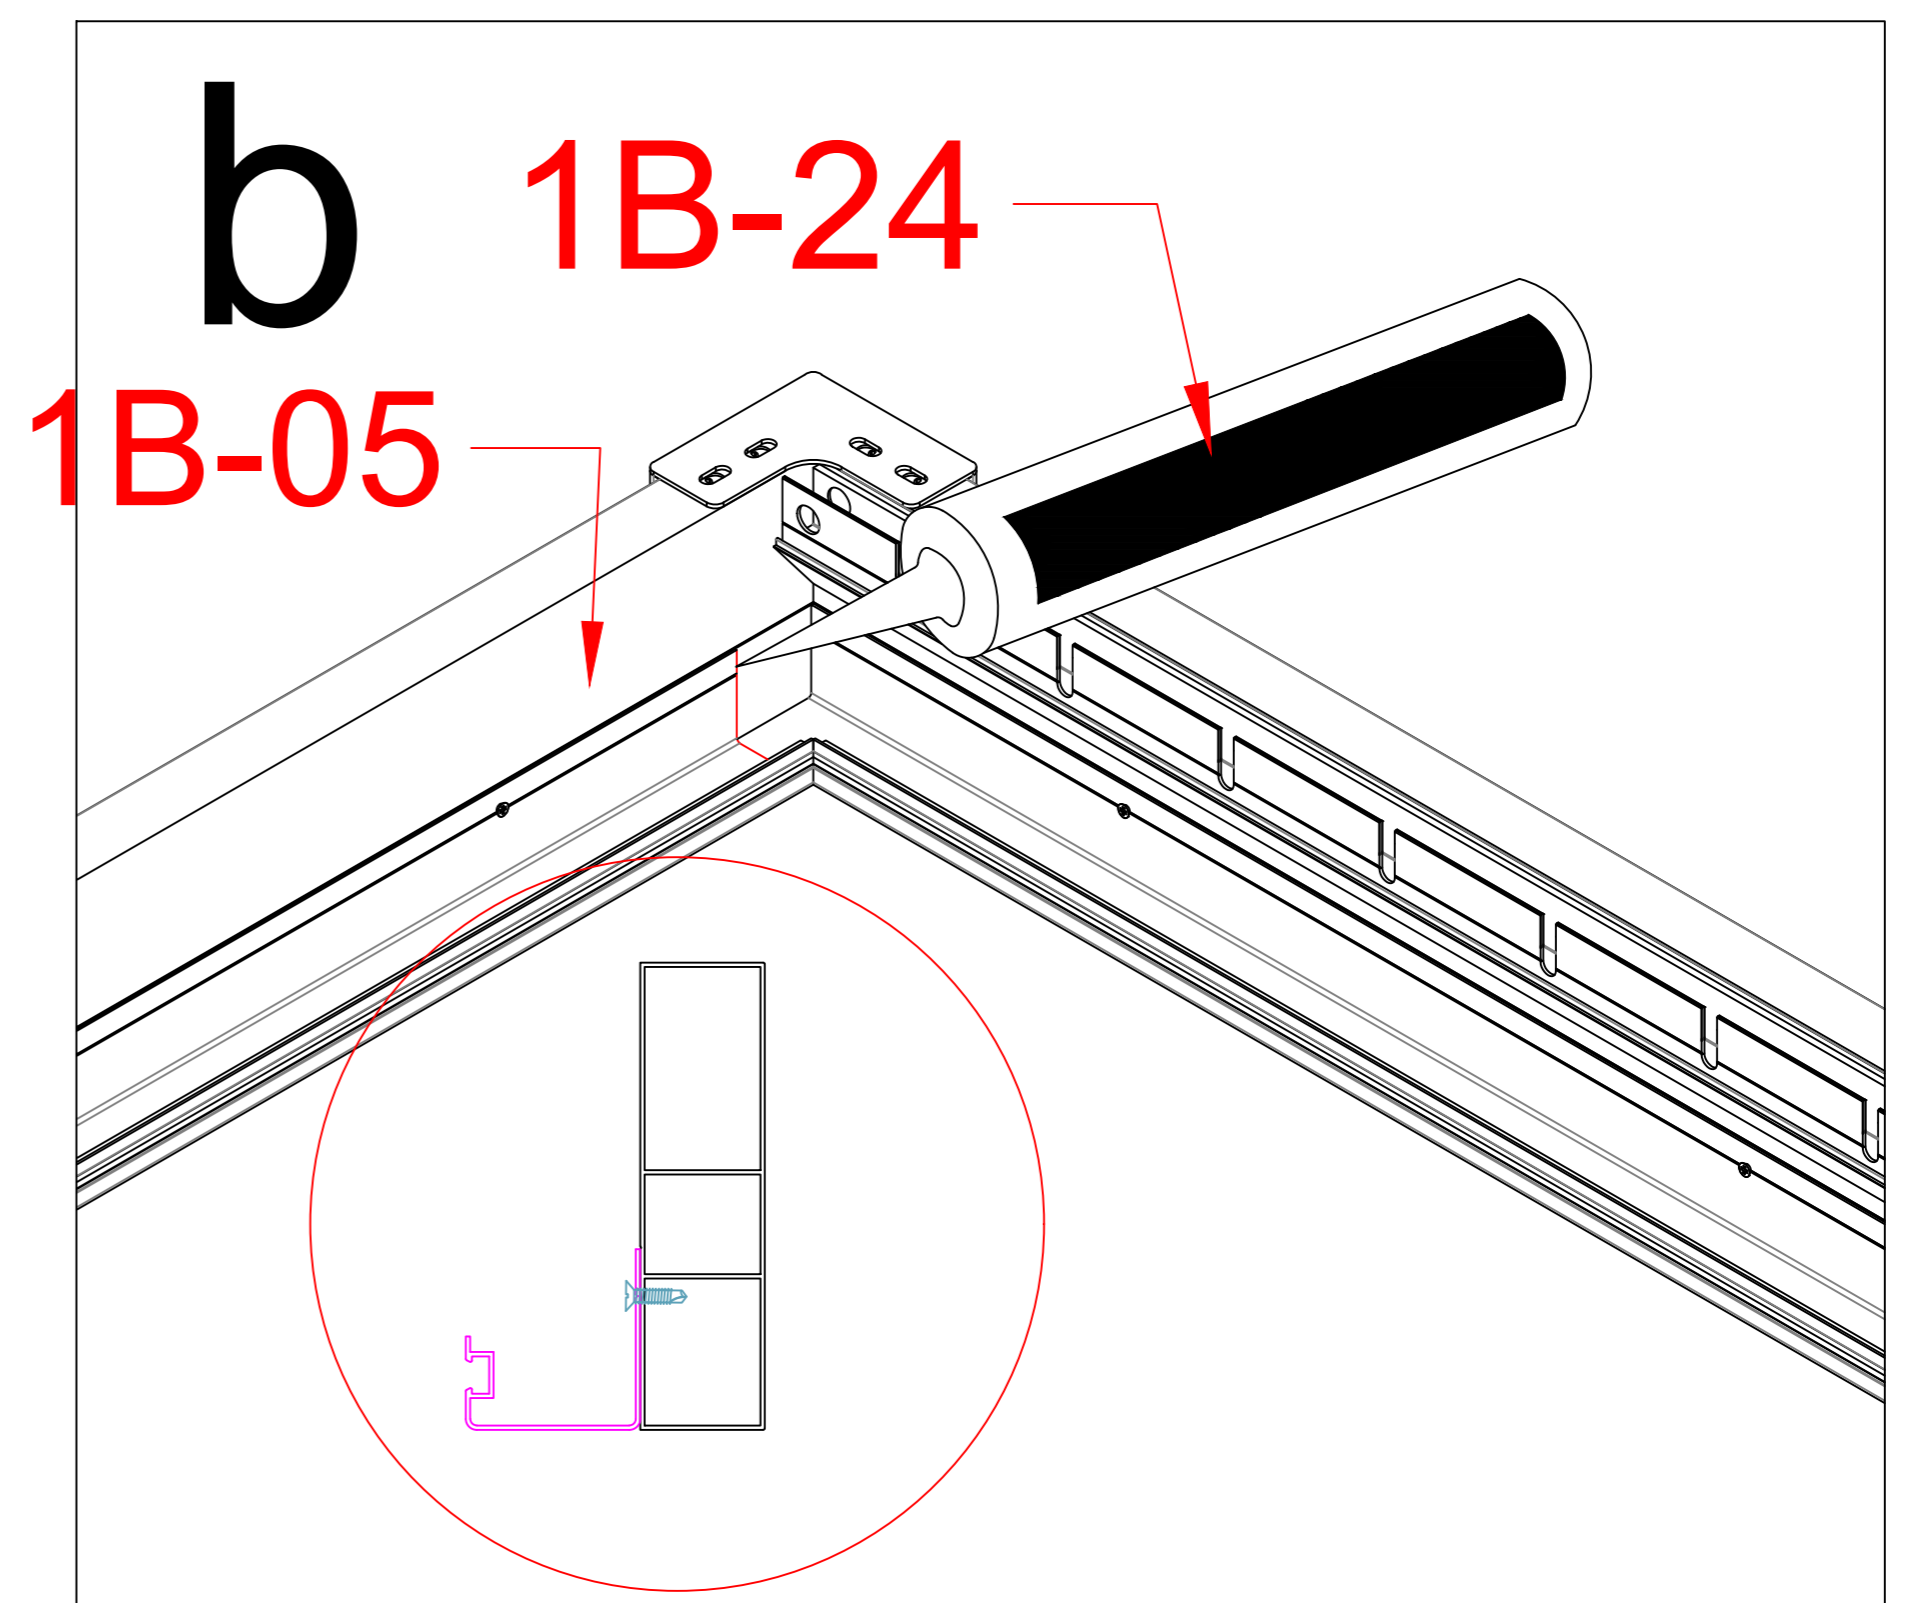

1B-46		4
1B-45		4
1B-32		1
1B-33		1
1B-03		1
1B-03-2		1
1B-18		1

Pls measure the diagonal size and make sure the diagonal size keeps same before screw 1B-21 mounted. If not, pls adjust it to same size.

1B-21		12
-------	--	----

1B-26B		1
1B-24		1
1B-35		2
1B-26		1
1B-11		2
1B-19		16

1B-23		8
1B-05A		2
1B-05B		2
1B-29		4

**Warning:**  
Before installation, tear off the protective film of the tape on the back side of Gutter.

1B-05			2
1B-23			14

a

b

1B-24		1
1B-12		2

1B-64		1
1B-51	 M3.5*25	84
1B-06		42
1B-48		42

1B-64		1
1B-49		40
1B-50		2
1B-51		84

1B-08C		1
1B-08D		1

When installing louvers, first separate the two rubber gaskets and slide them to both ends of the circular shaft. Then, please ensure they are closed tightly before proceeding with the next steps of the installation.