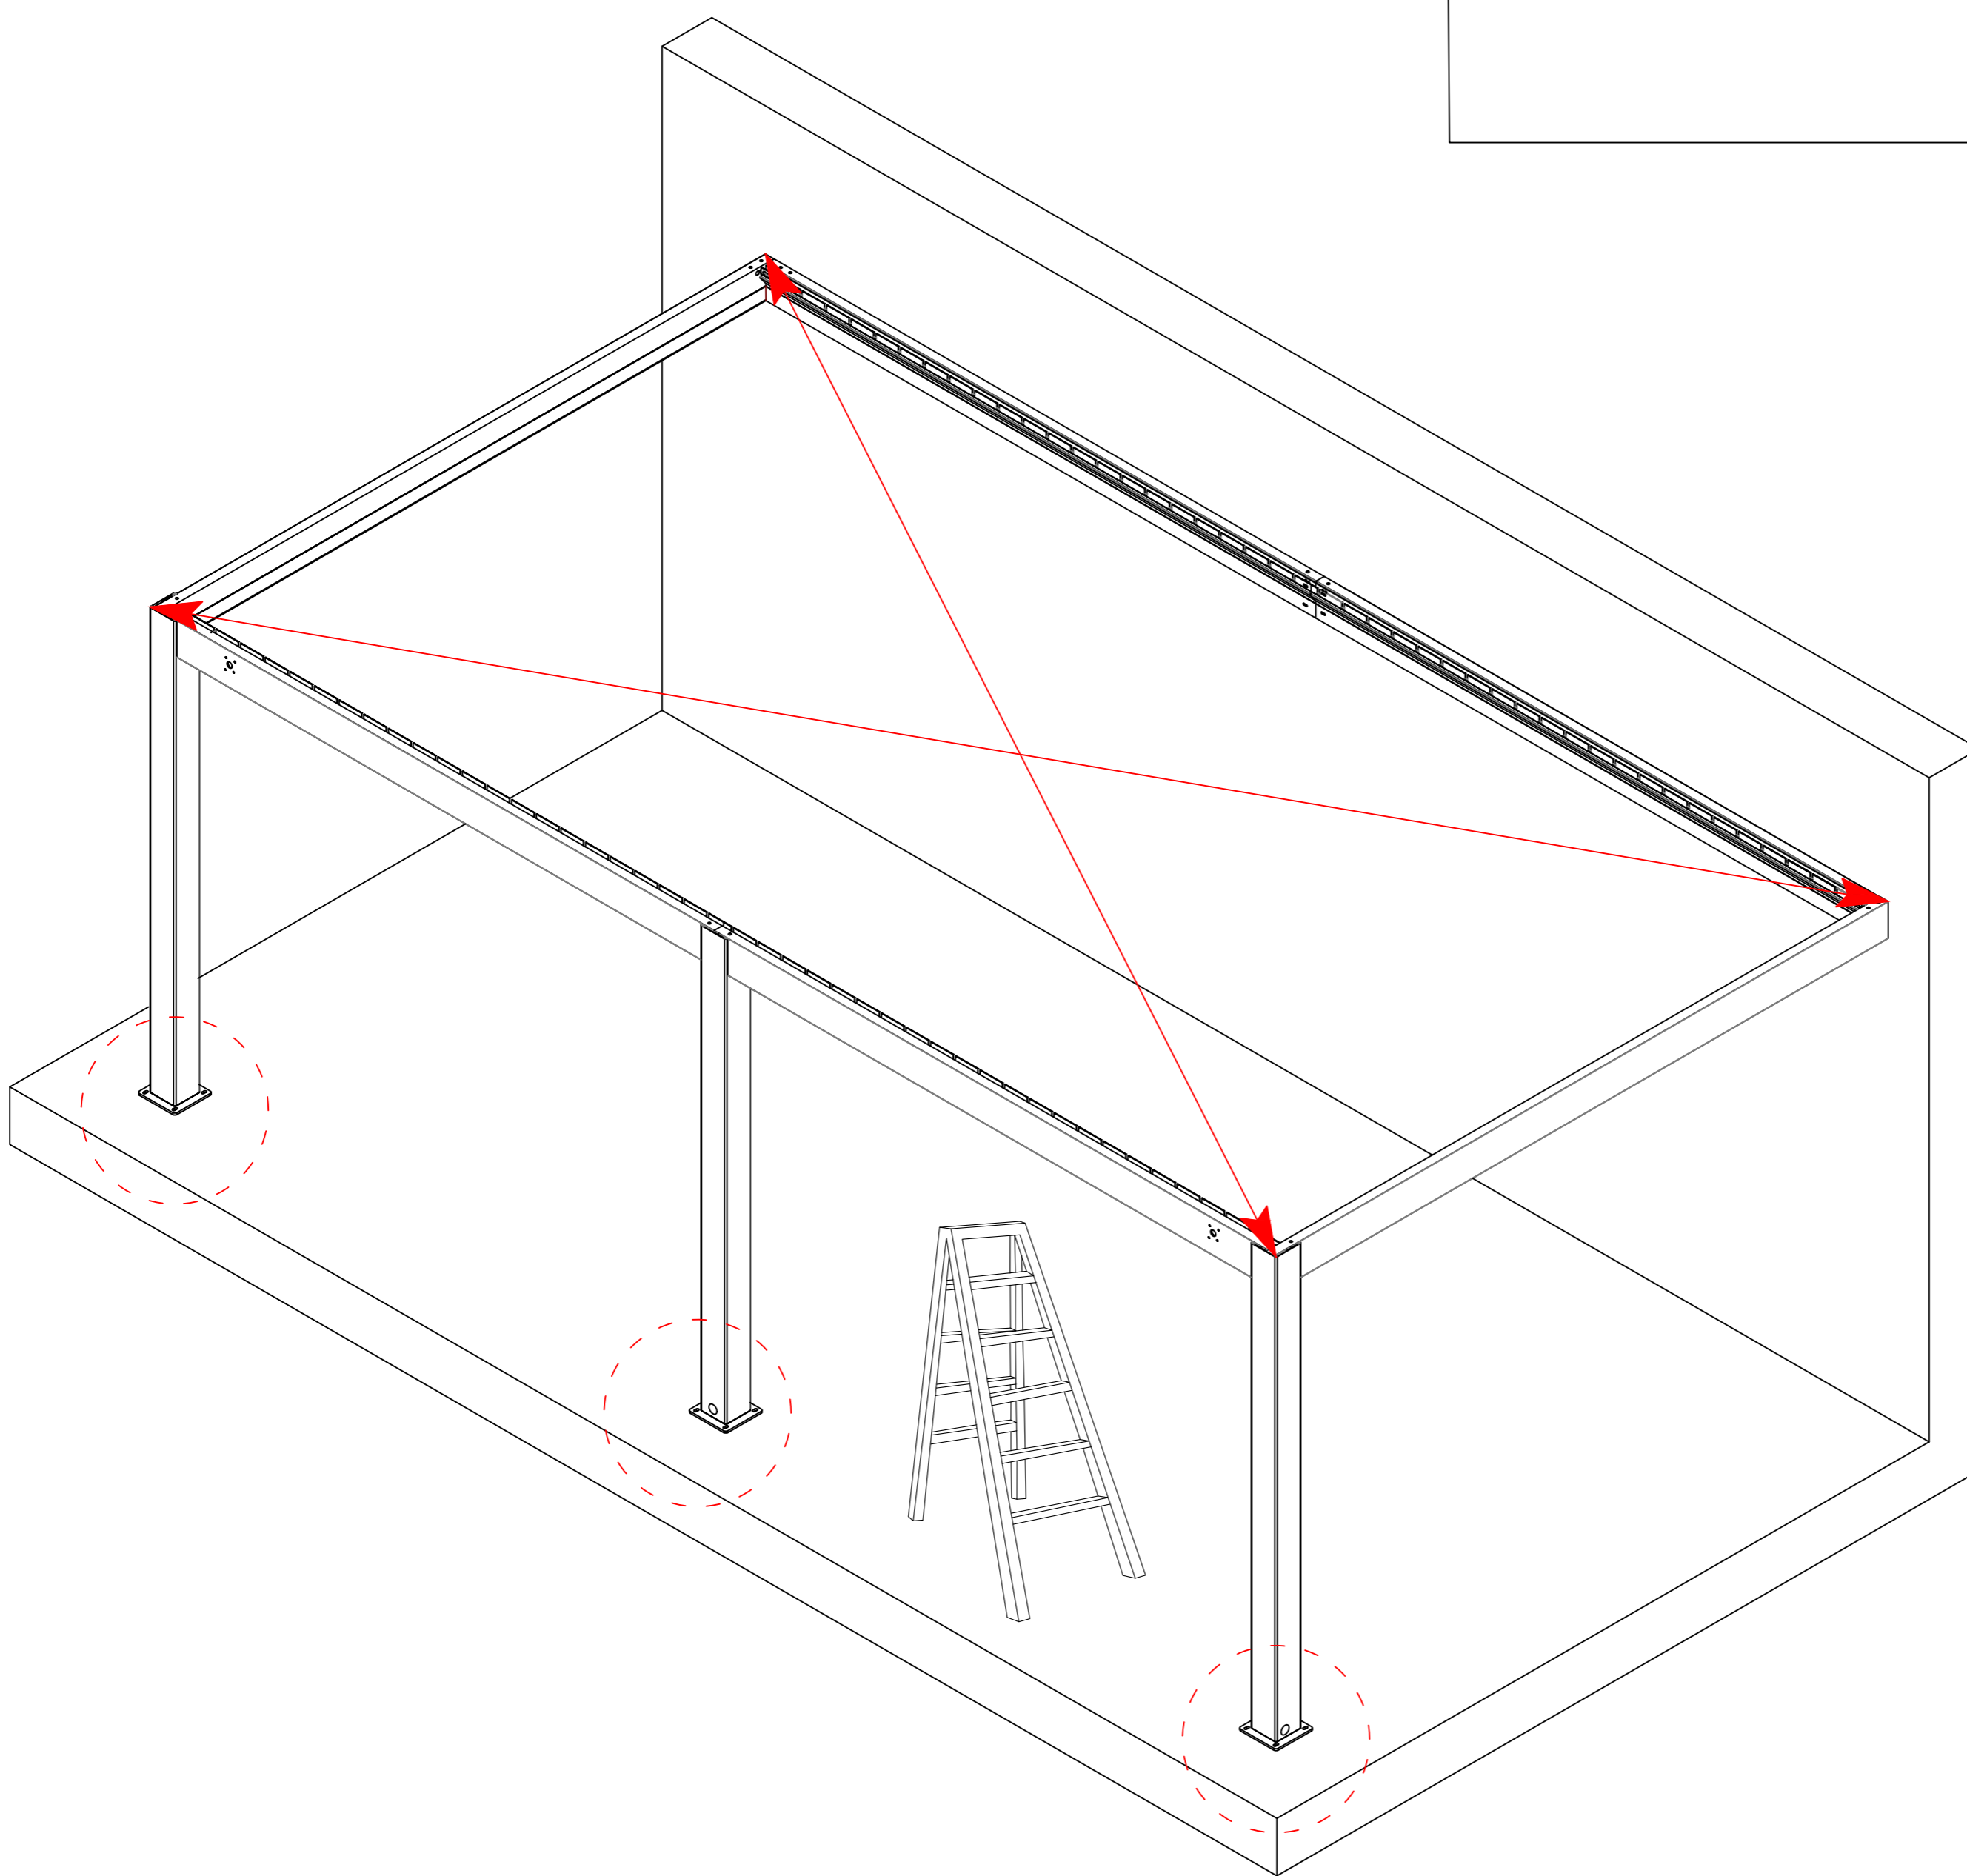

**If there are electrical components including motor, blinds or LED light, Set the wire through the post firstly, otherwise it would be very difficult to do so after pergola was assembled.**

1B-22	 M5.5*50	12
1B-01		2
1B-13		2

1B-46		4
1B-45		4
1B-32		1
1B-33		1
1B-03		1
1B-03-2		1
1B-18		1

Pls measure the diagonal size and make sure the diagonal size keeps same before screw 1B-21 mounted. If not, pls adjust it to same size.