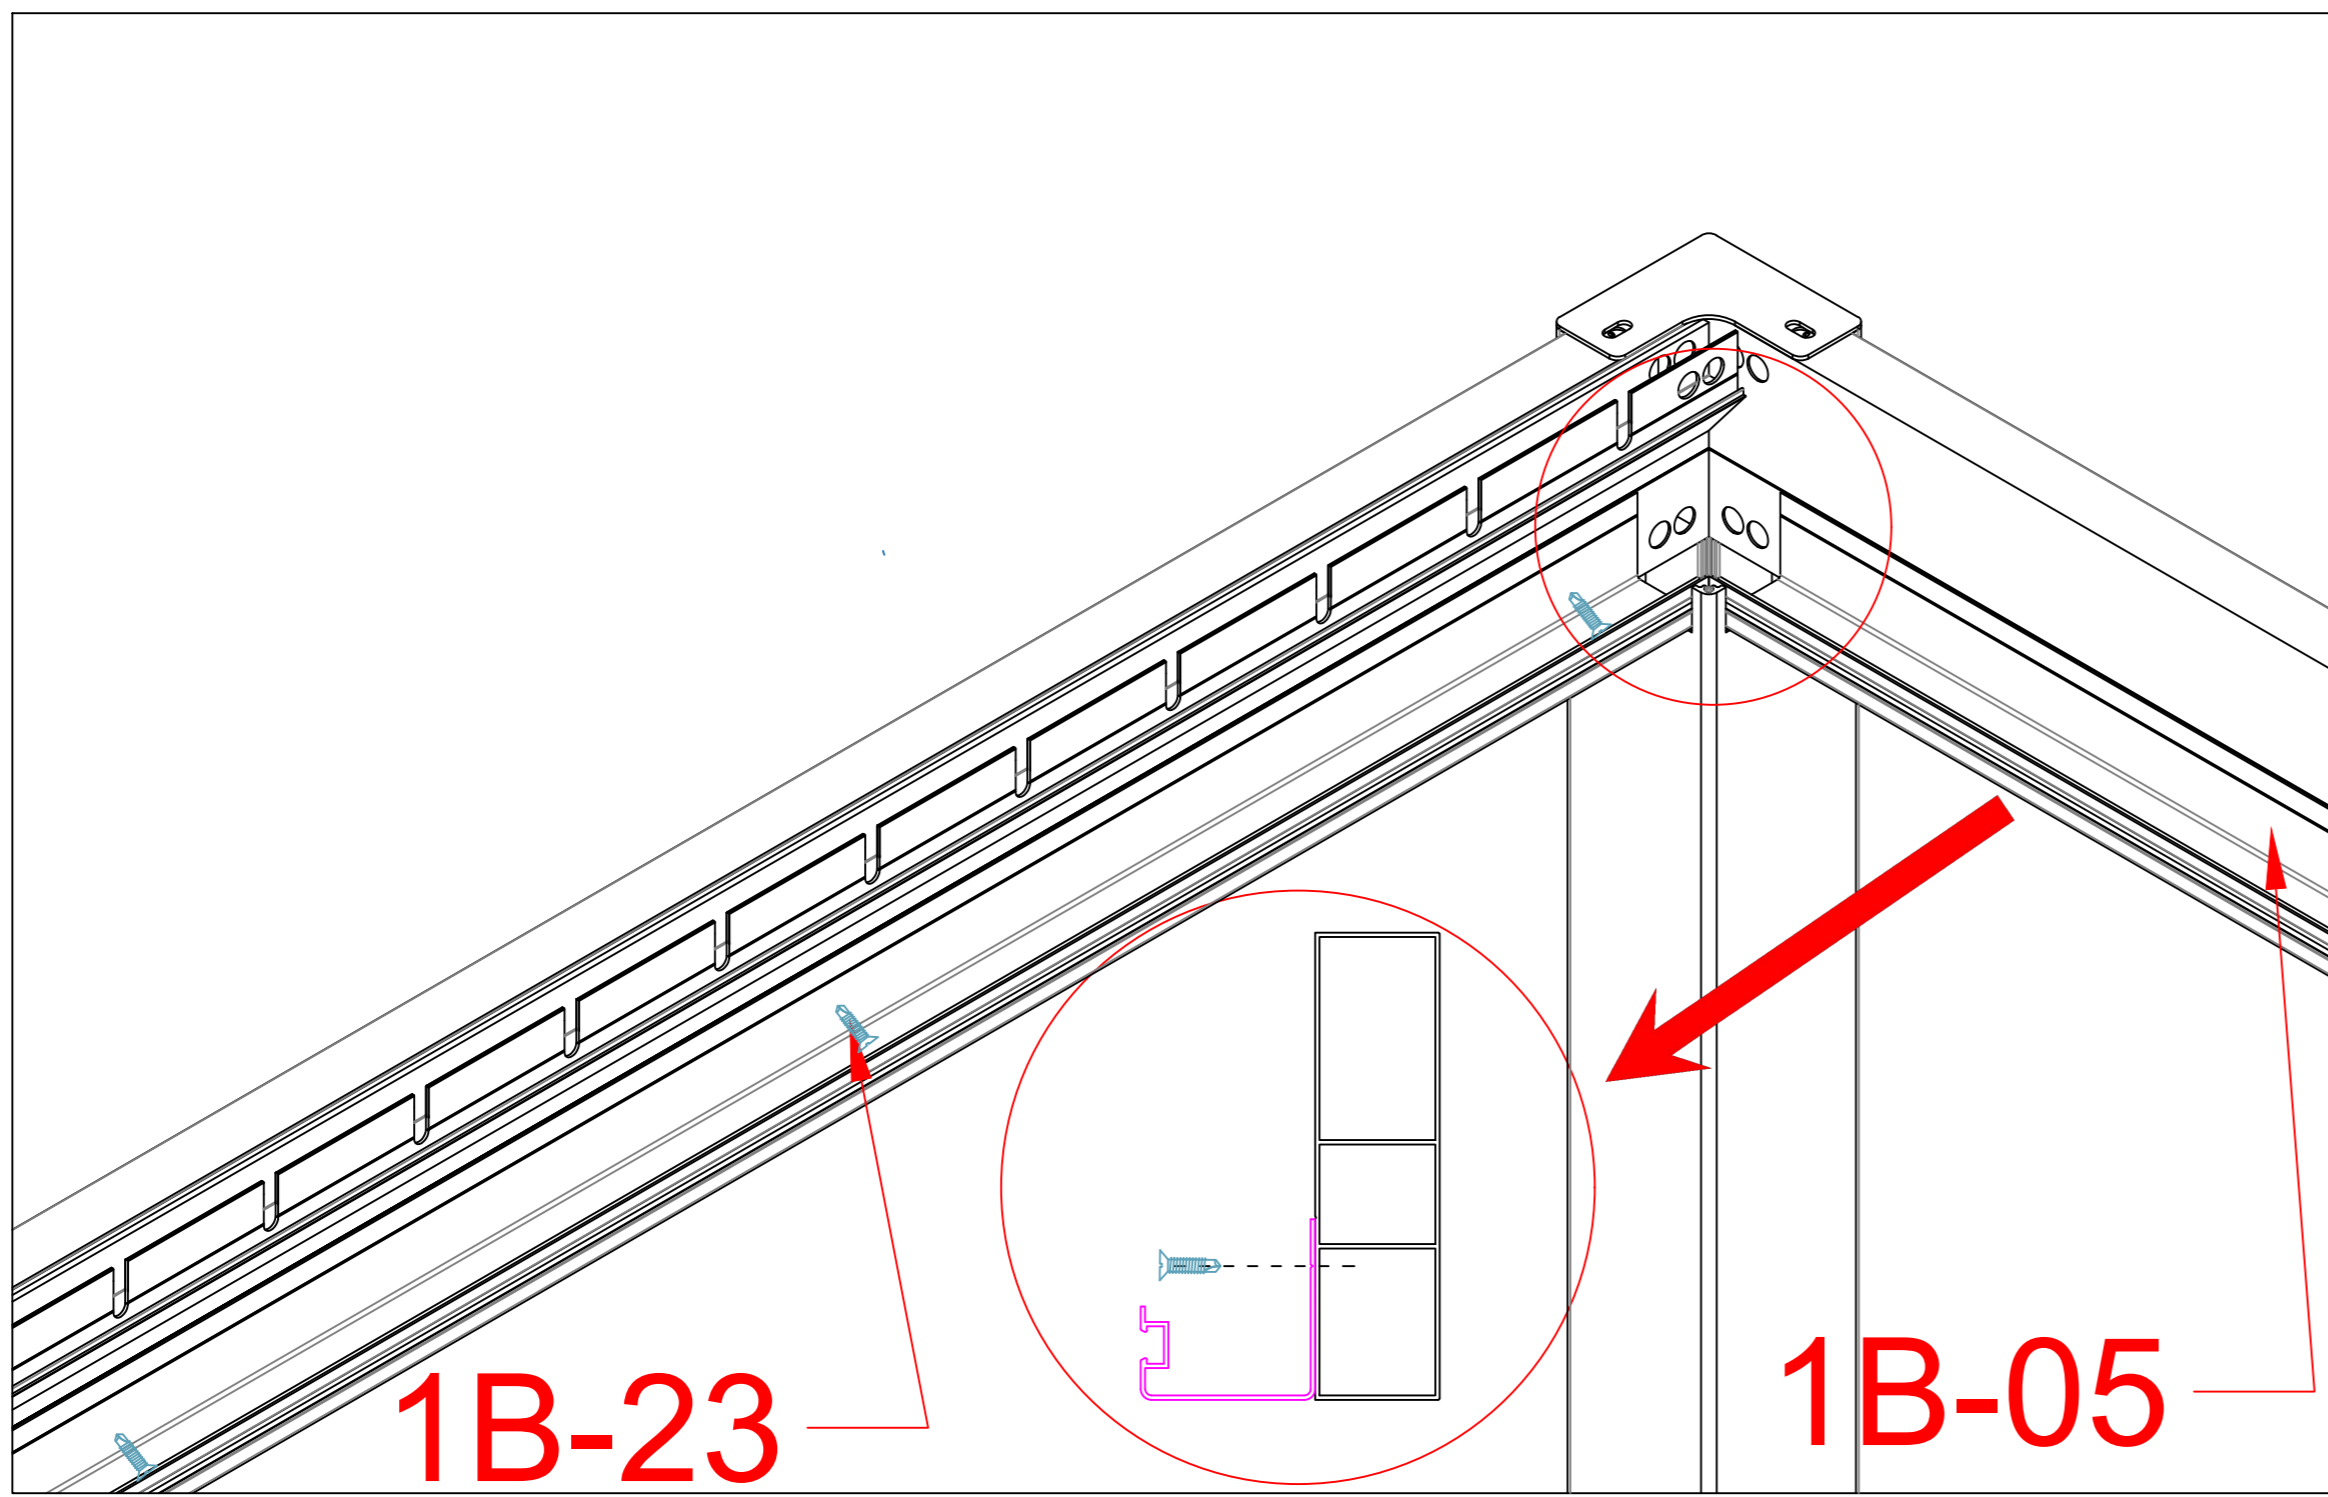

1B-21		12
-------	--	----

1B-26B		1
1B-24		1
1B-35		2
1B-26		1
1B-11		2
1B-19		16

1B-23		8
1B-05A		2
1B-05B		2
1B-29		4

**Warning:**  
Before installation, tear off the protective film of the tape on the back side of Gutter.

1B-05			2
1B-23			14

a

b

1B-24		1
1B-12		2

1B-64		1
1B-51	 M3.5*25	84
1B-06		42
1B-48		42

1B-64		1
1B-49		40
1B-50		2
1B-51		84

1B-08C		1
1B-08D		1

When installing louvers, first separate the two rubber gaskets and slide them to both ends of the circular shaft. Then, please ensure they are closed tightly before proceeding with the next steps of the installation.