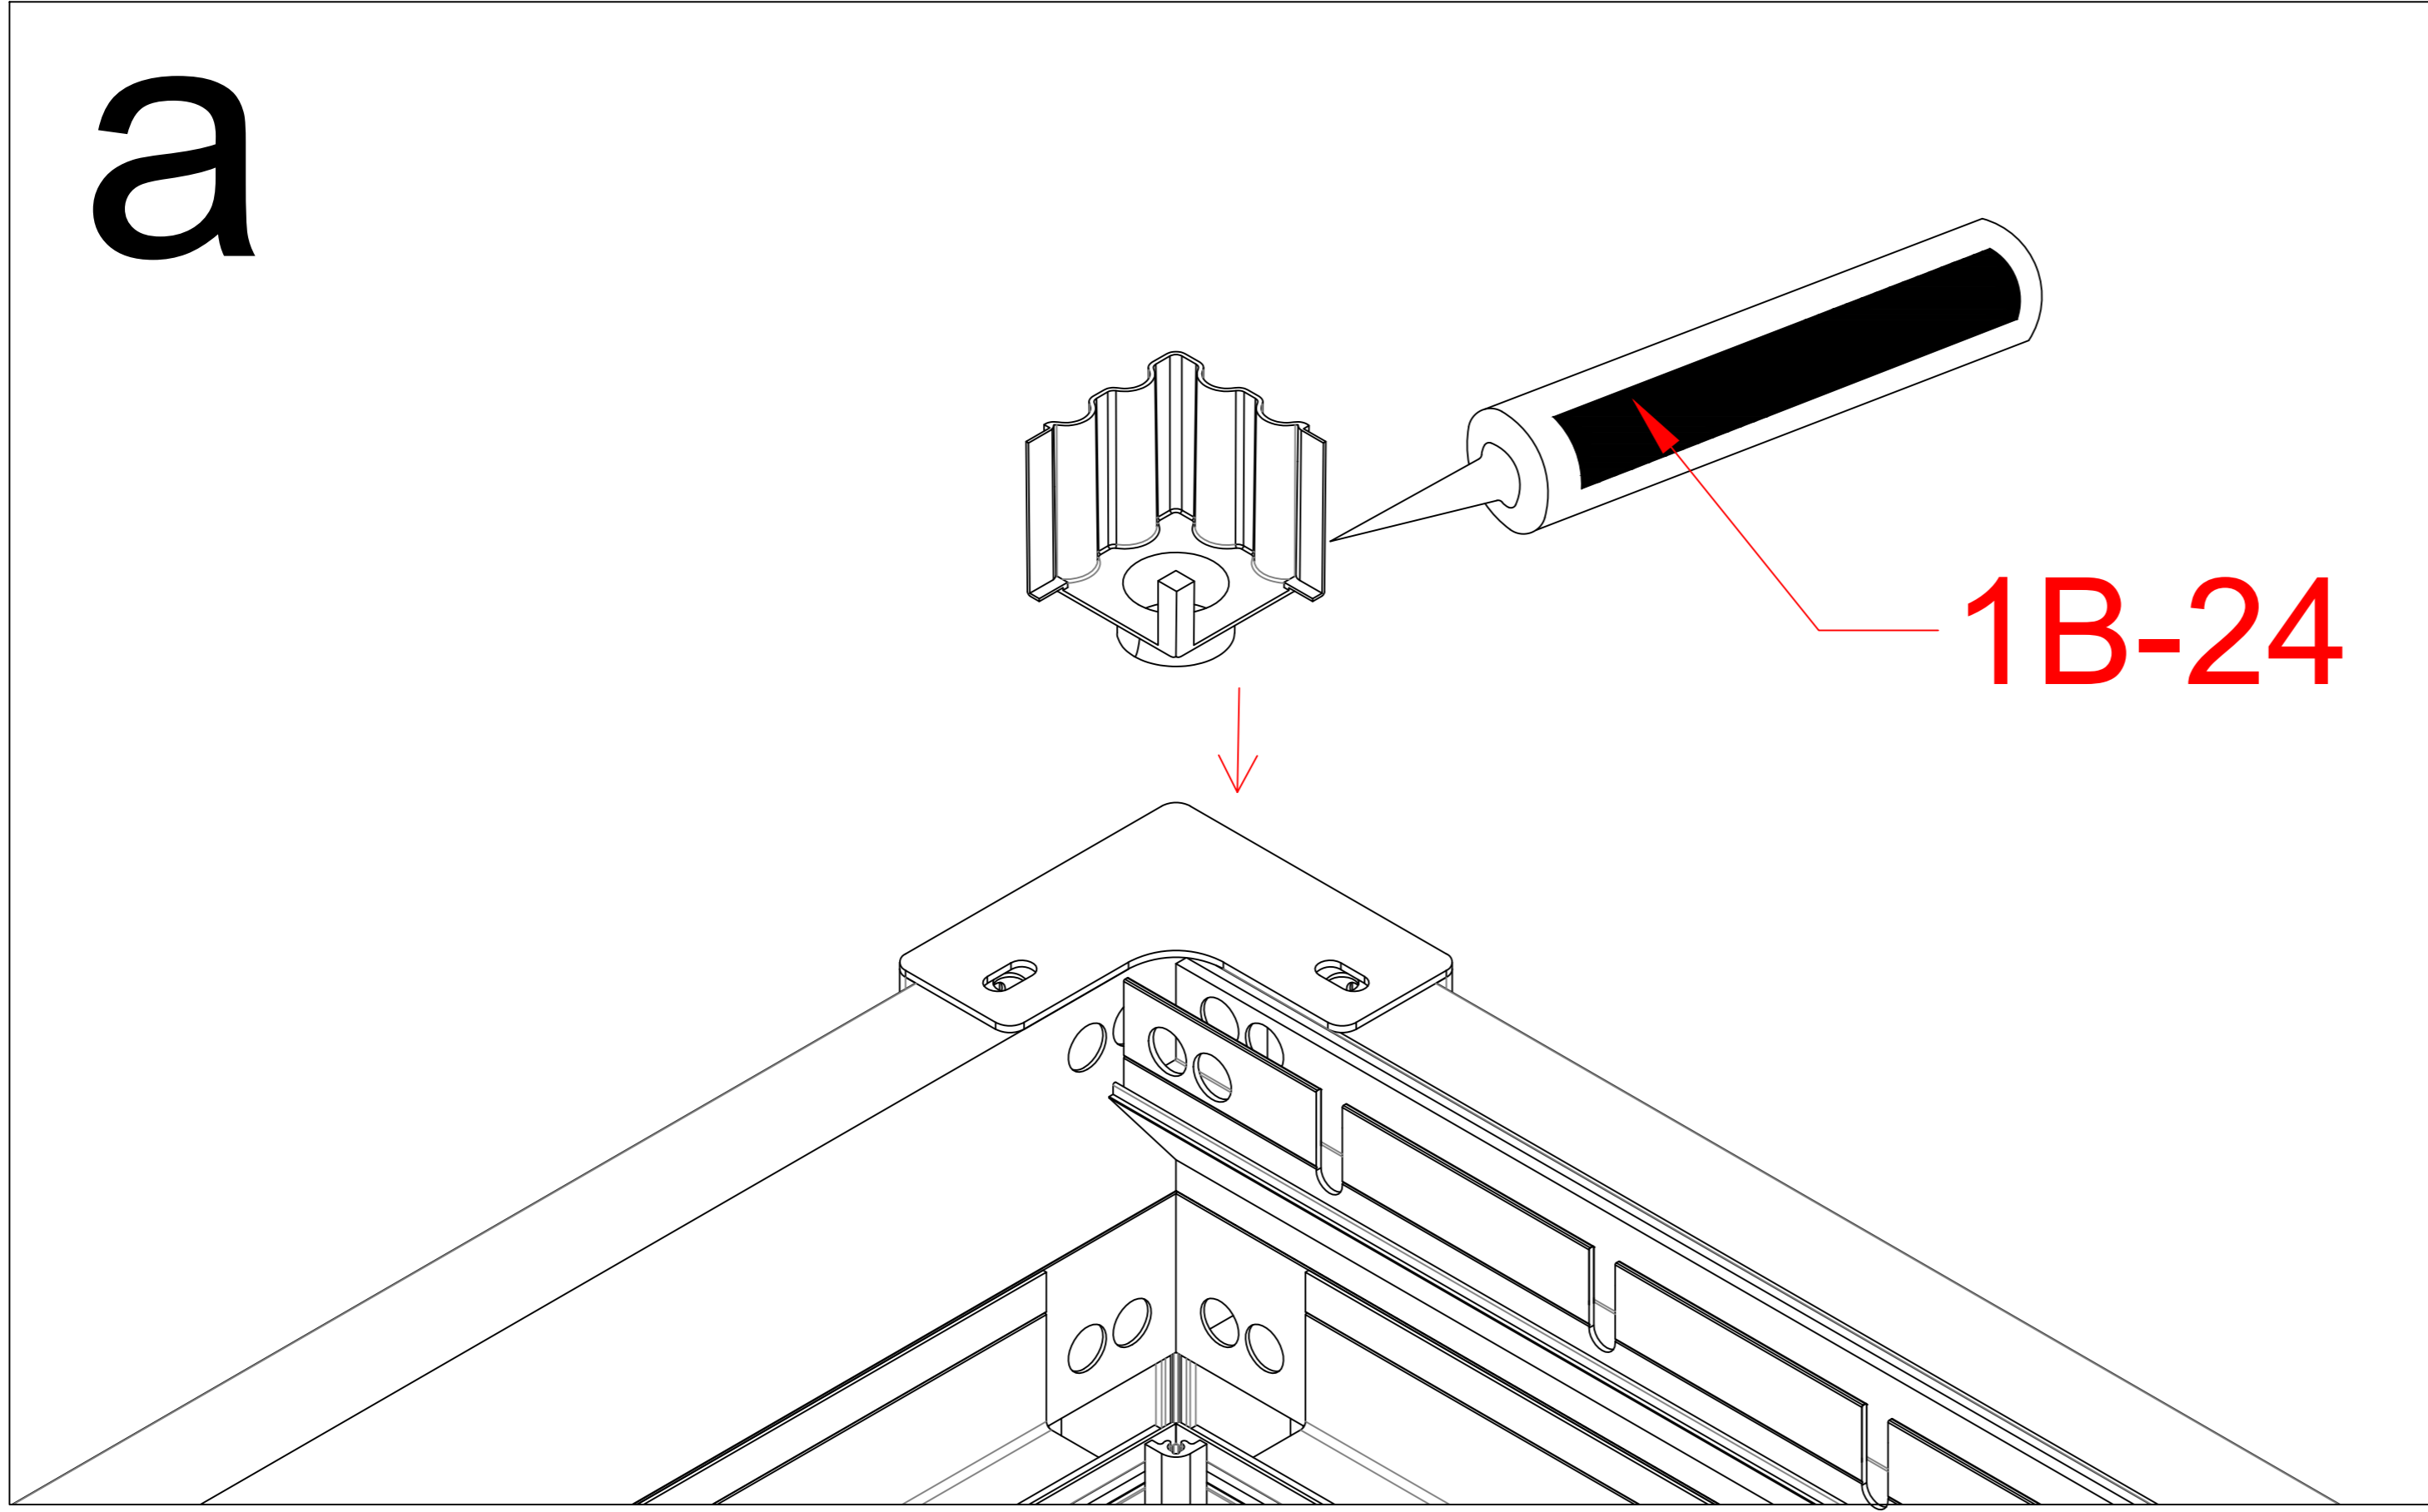

1B-21		12
-------	--	----

1B-26B		1
1B-24		1
1B-35		2
1B-26		1
1B-11		2
1B-19		16

1B-23		8
1B-05A		2
1B-05B		2
1B-29		4

**Warning:**  
Before installation, tear off the protective film of the tape on the back side of Gutter.

1B-05			2
1B-23			14

a

b

1B-24		1
1B-12		2

1B-64		1
1B-51	 M3.5*25	84
1B-06		42
1B-48		42

1B-64		1
1B-49		40
1B-50		2
1B-51		84

1B-08C		1
1B-08D		1

When installing louvers, first separate the two rubber gaskets and slide them to both ends of the circular shaft. Then, please ensure they are closed tightly before proceeding with the next steps of the installation.