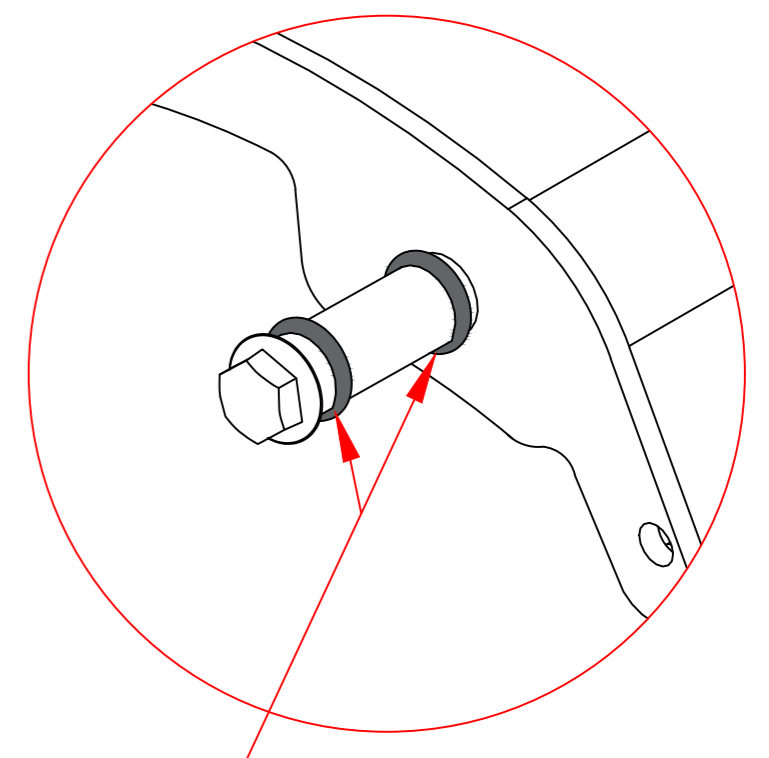

1B-21		12
-------	--	----

1B-26B		1
1B-24		1
1B-35		2
1B-26		1
1B-11		2
1B-19		16

1B-23		8
1B-05A		2
1B-05B		2
1B-29		4

**Warning:**  
Before installation, tear off the protective film of the tape on the back side of Gutter.

1B-05			2
1B-23			14

a

b

1B-24		1
1B-12		2

1B-64		1
1B-51	 M3.5*25	84
1B-06		42
1B-48		42

1B-64		1
1B-49		40
1B-50		2
1B-51		84

1B-08C		1
1B-08D		1

When installing louvers, first separate the two rubber gaskets and slide them to both ends of the circular shaft. Then, please ensure they are closed tightly before proceeding with the next steps of the installation.