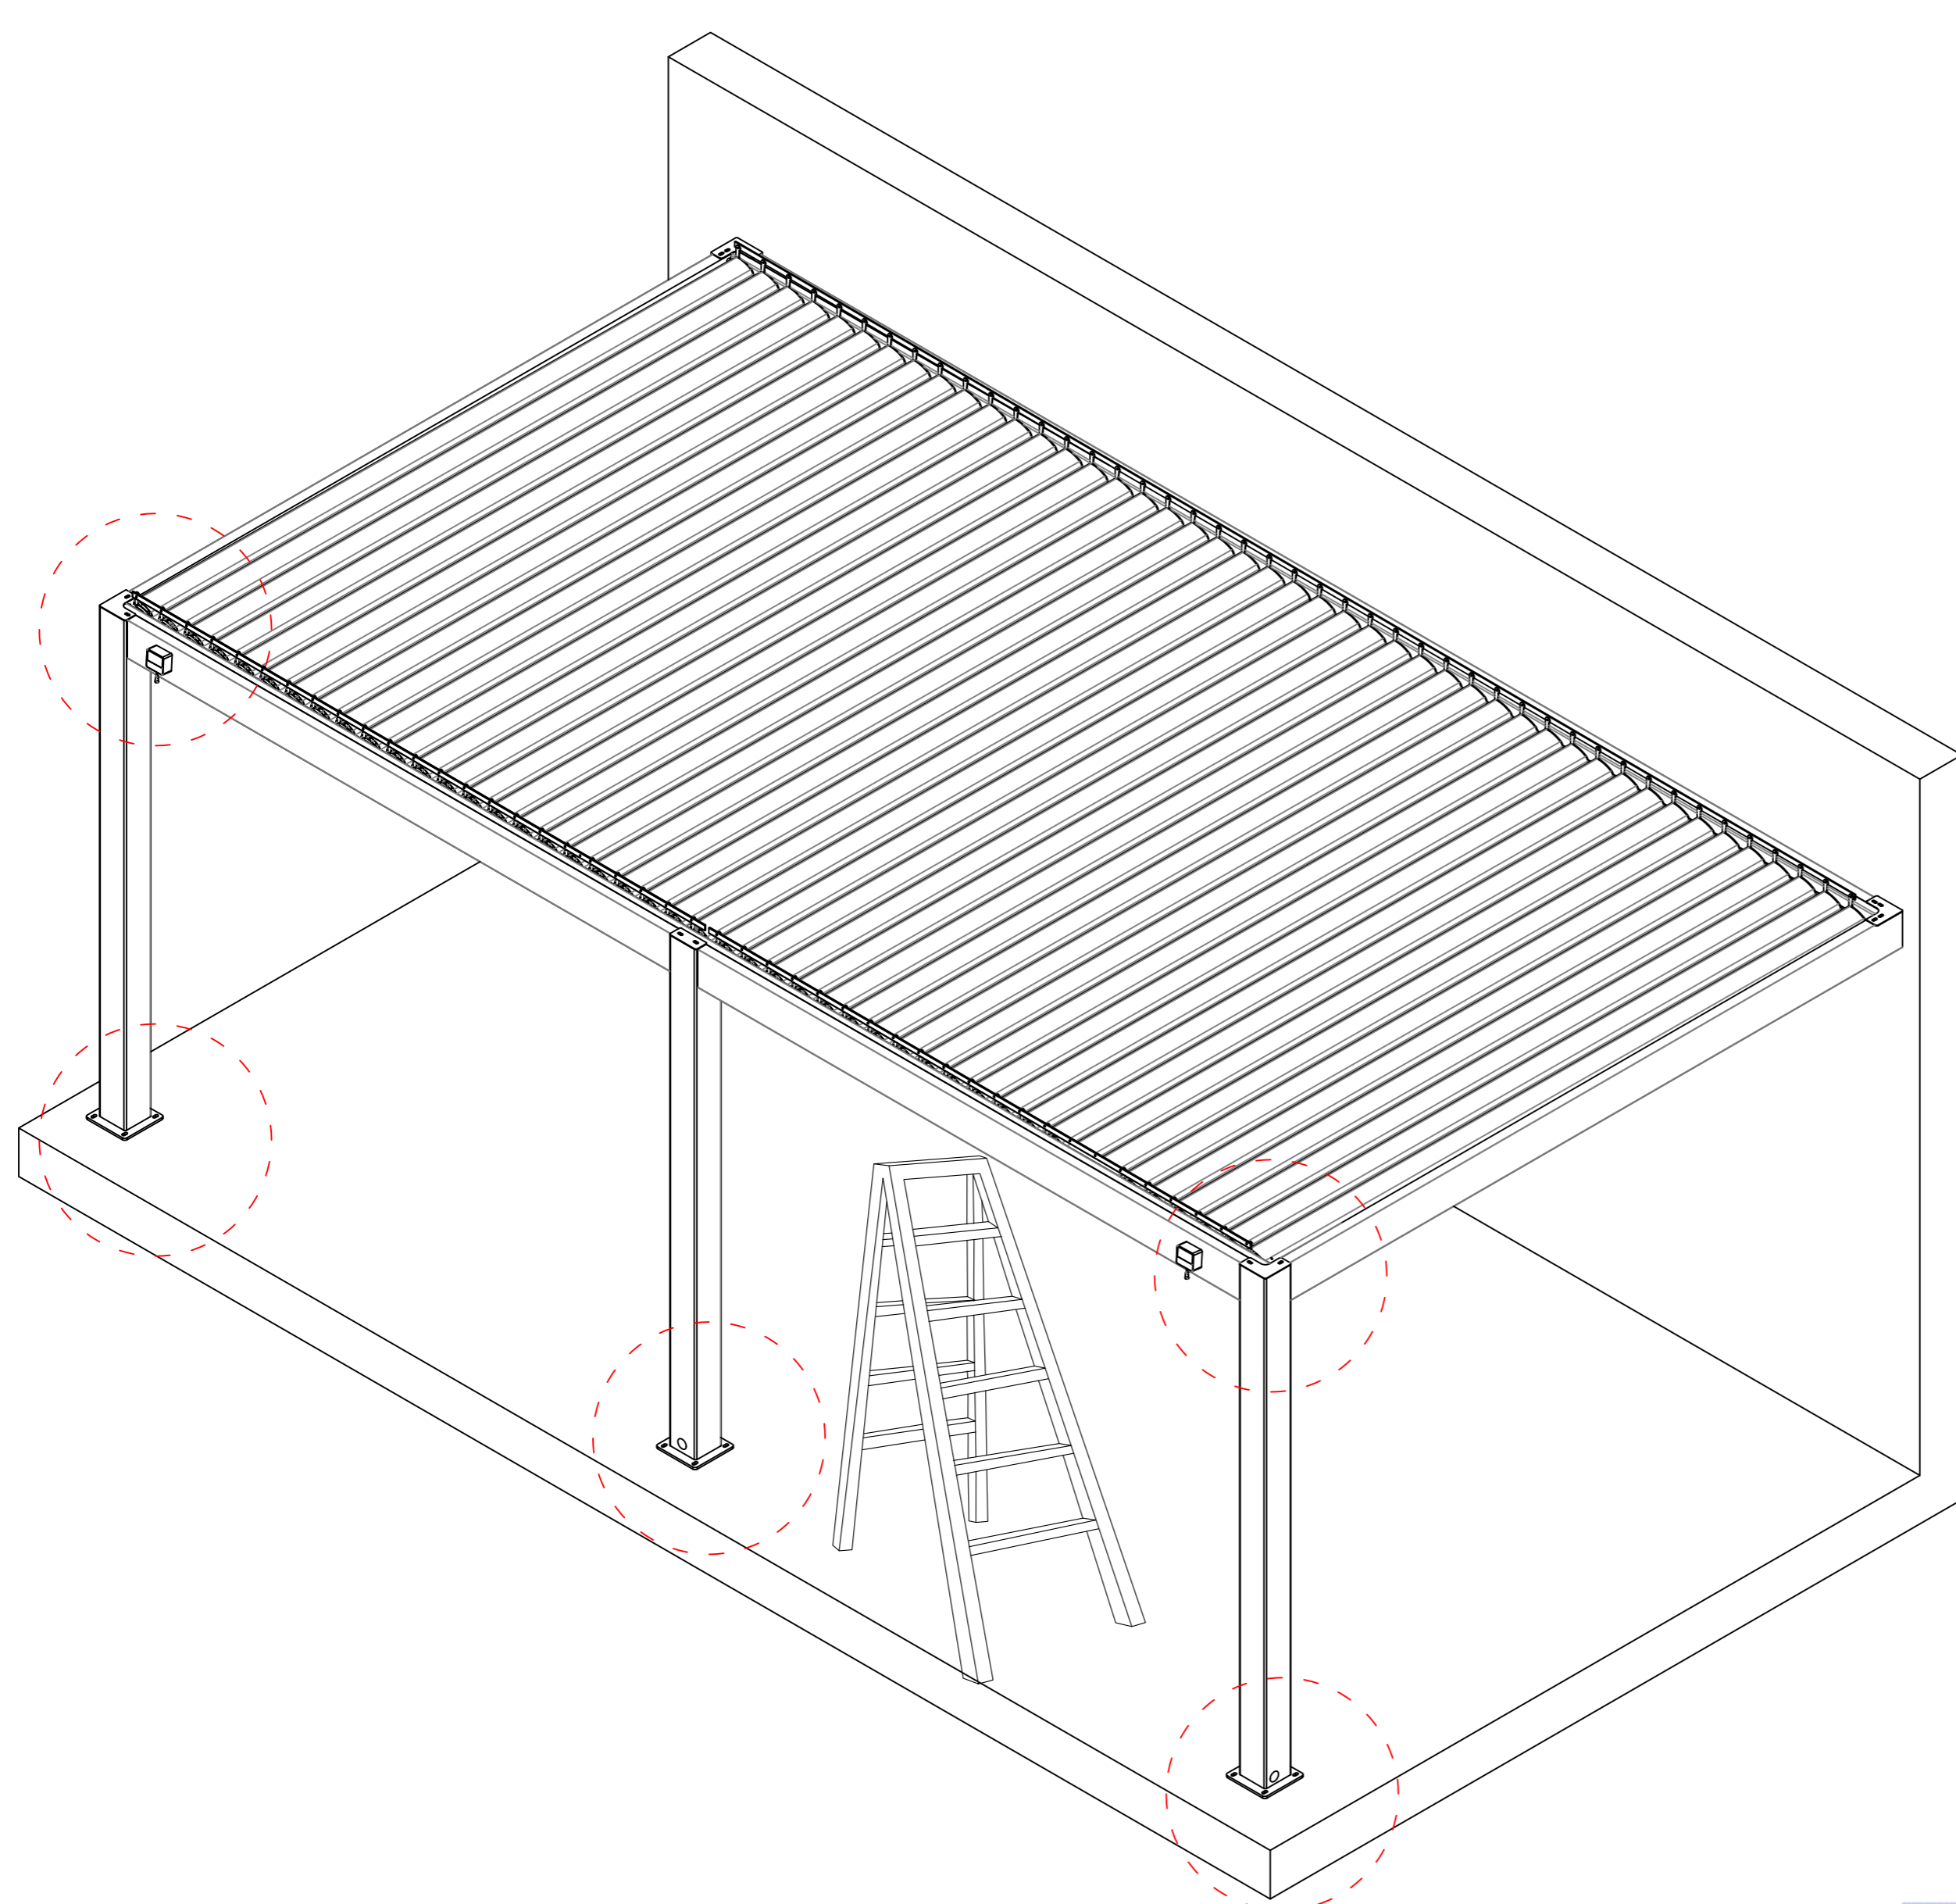

1B-05			2
1B-23			14

a

b

1B-24		1
1B-12		2

1B-64		1
1B-51	 M3.5*25	84
1B-06		42
1B-48		42

1B-64		1
1B-49		40
1B-50		2
1B-51		84

1B-08C		1
1B-08D		1

When installing louvers, first separate the two rubber gaskets and slide them to both ends of the circular shaft. Then, please ensure they are closed tightly before proceeding with the next steps of the installation.

1B-09		4
1B-20		84
1B-06		42

1B-14	 + 	2
1B-16		2

1B-16		2
1B-24		1

**Warning :**  
 In Snow / Wind season or in case of  
 snow / wind forecast open up your  
 shutters in vertical position to avoid  
 any damaging on your pergola.