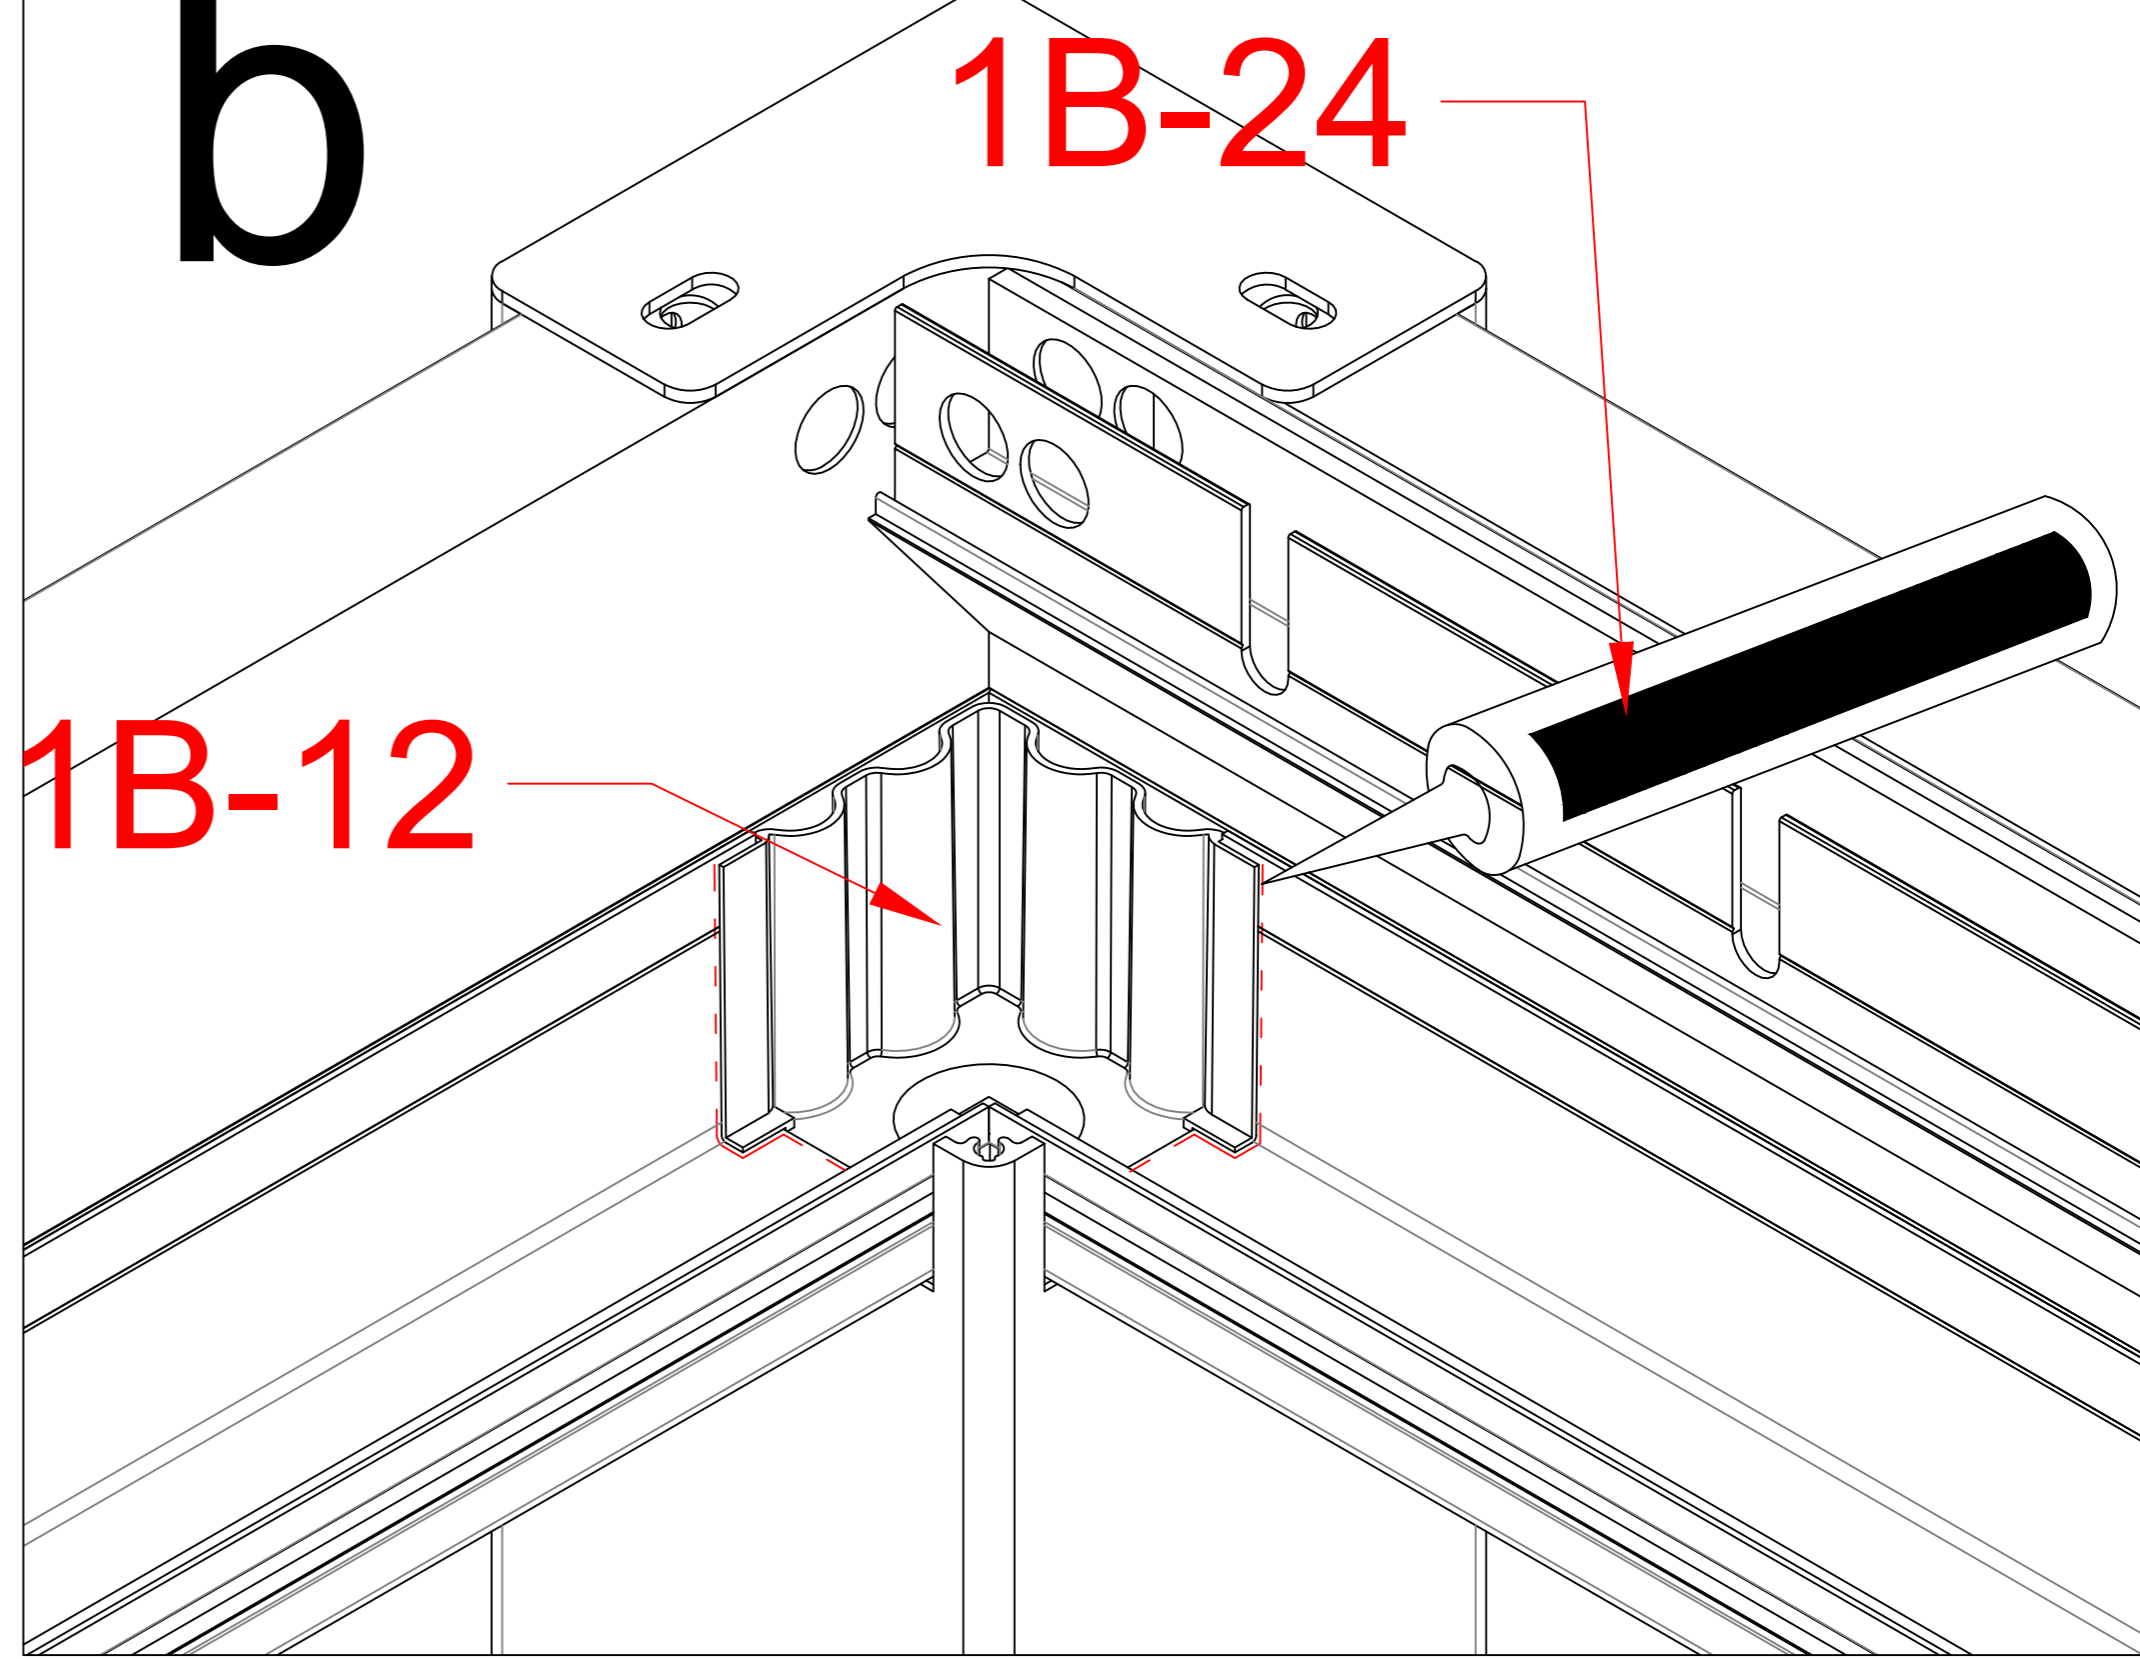

1B-21		12
-------	--	----

1B-26B		1
1B-24		1
1B-35		2
1B-26		1
1B-11		2
1B-19		16

1B-23		8
1B-05A		2
1B-05B		2
1B-29		4

**Warning:**  
Before installation, tear off the protective film of the tape on the back side of Gutter.

1B-05			2
1B-23			14

a

b

1B-24		1
1B-12		2

1B-64		1
1B-51	 M3.5*25	84
1B-06		42
1B-48		42

1B-64		1
1B-49		40
1B-50		2
1B-51		84

1B-08C		1
1B-08D		1

When installing louvers, first separate the two rubber gaskets and slide them to both ends of the circular shaft. Then, please ensure they are closed tightly before proceeding with the next steps of the installation.