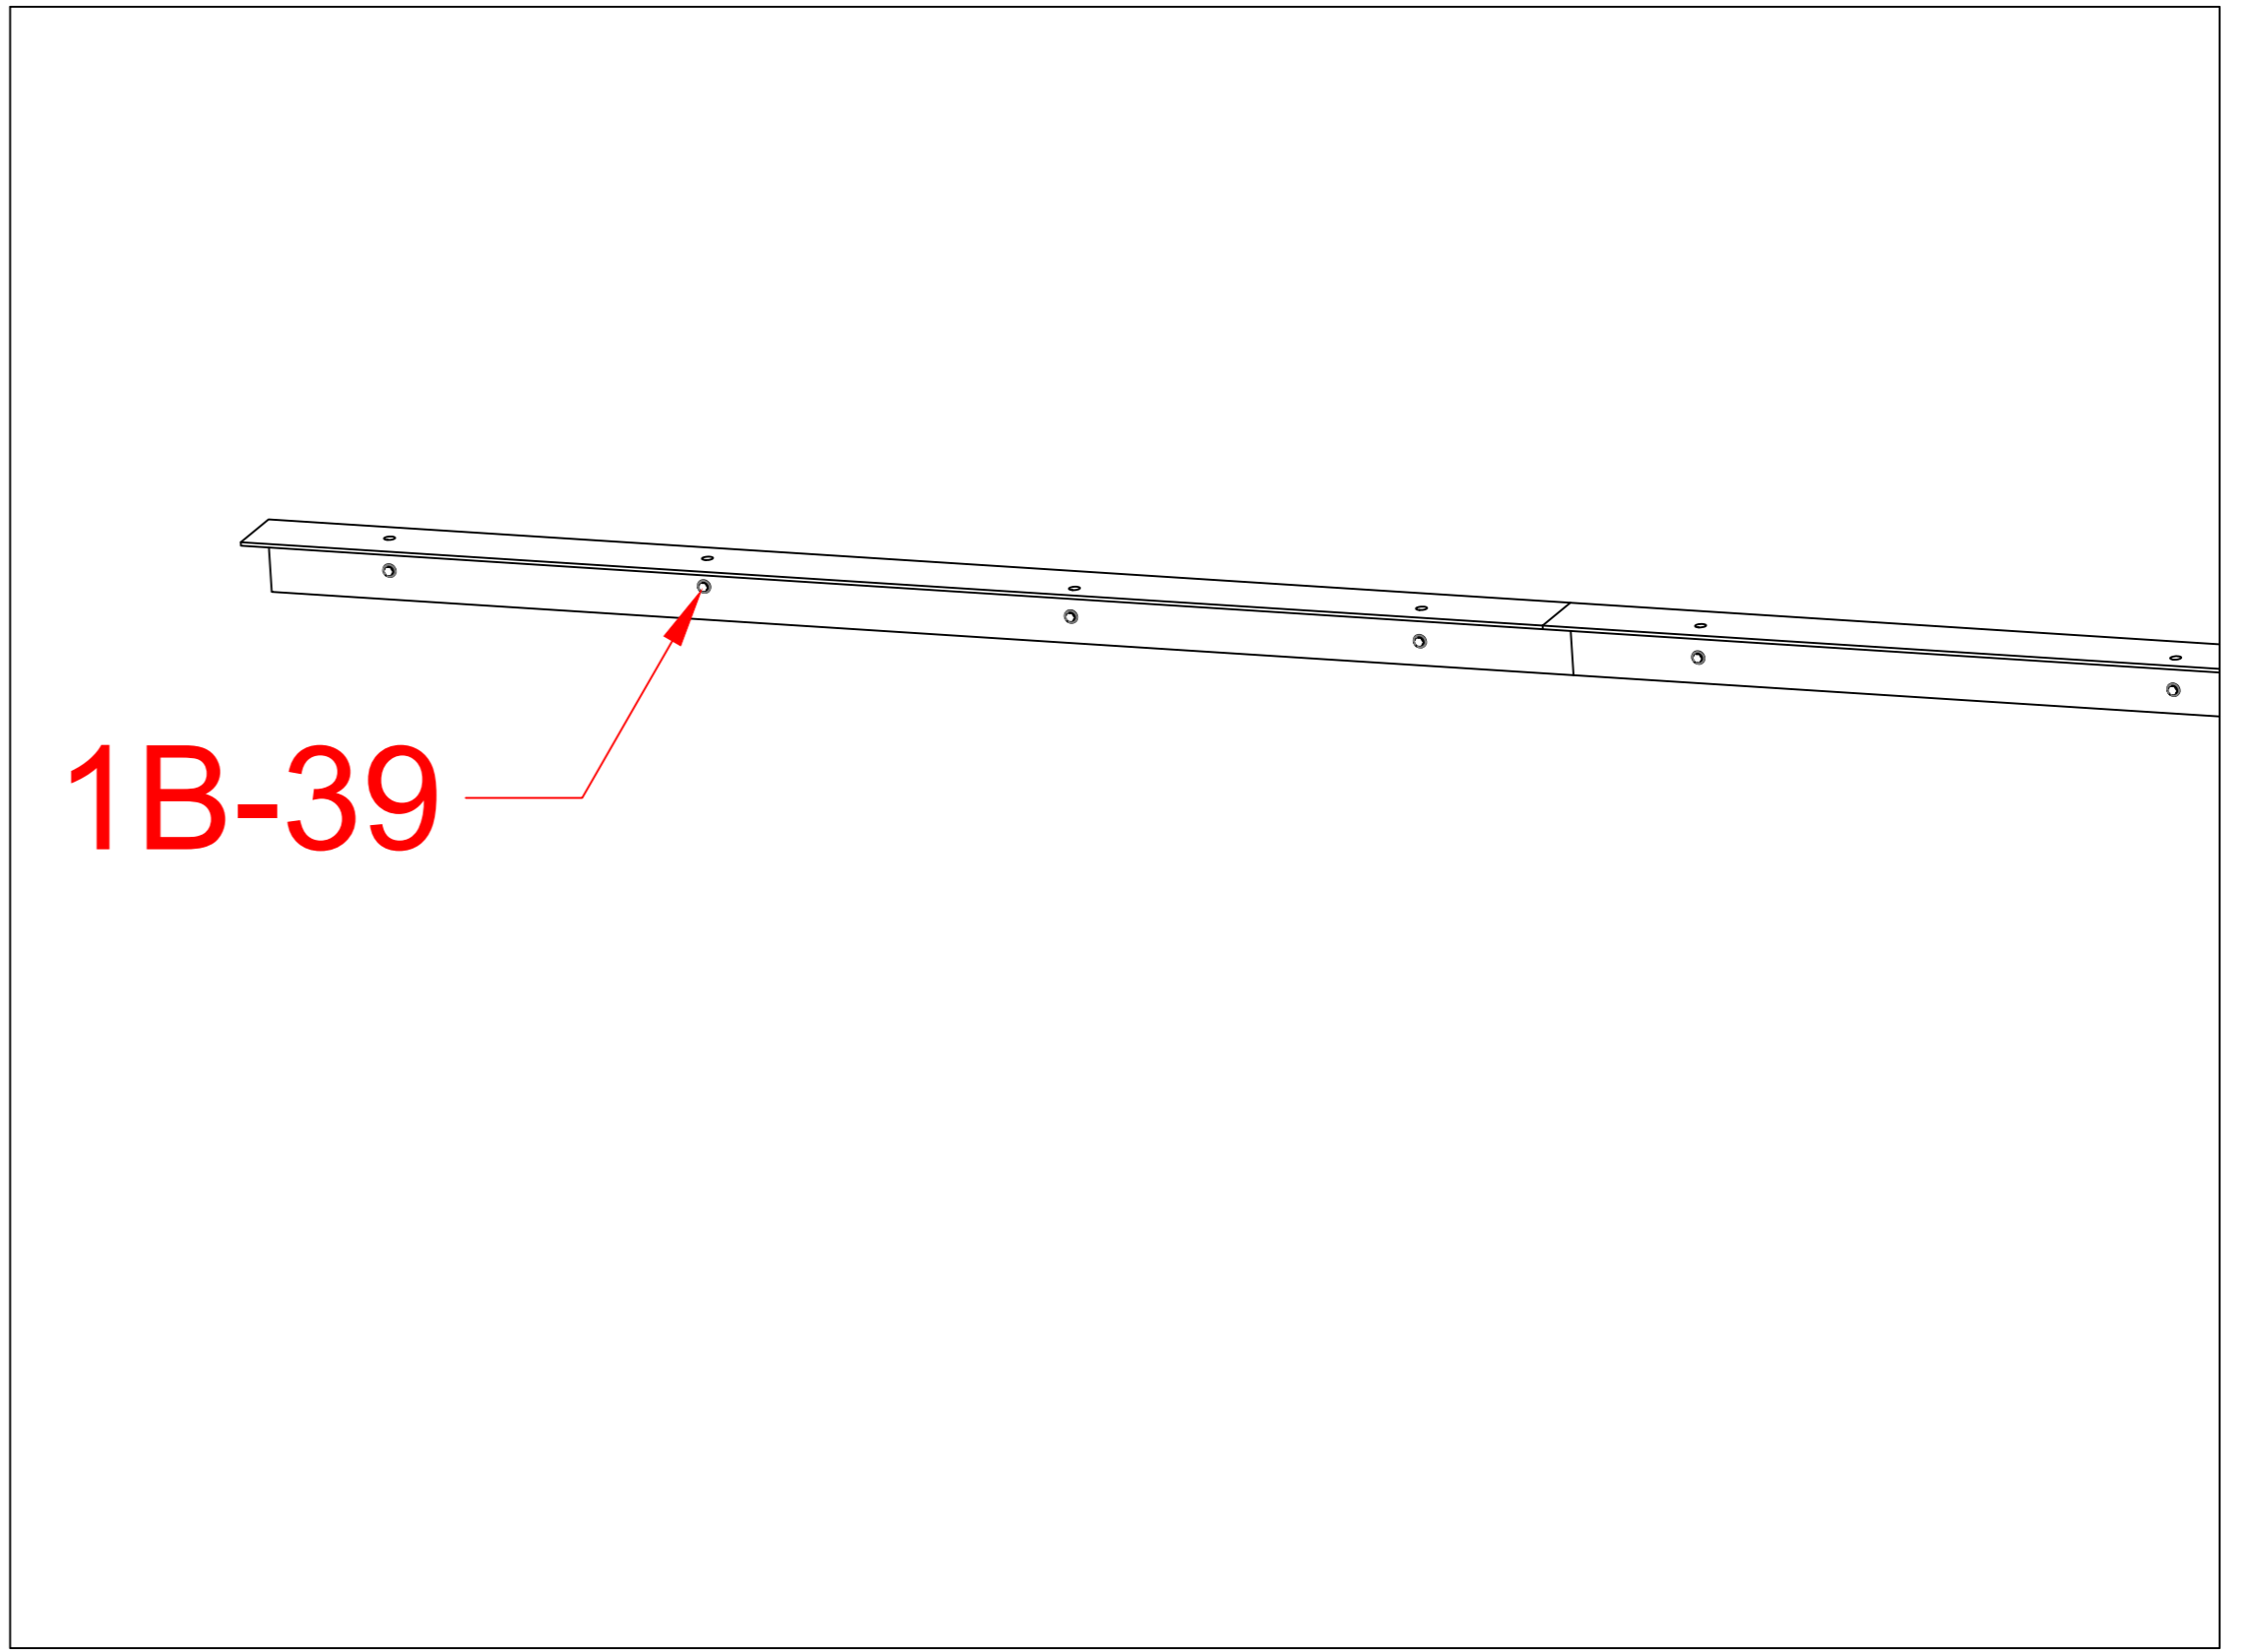

1B-34		2
1B-39		8