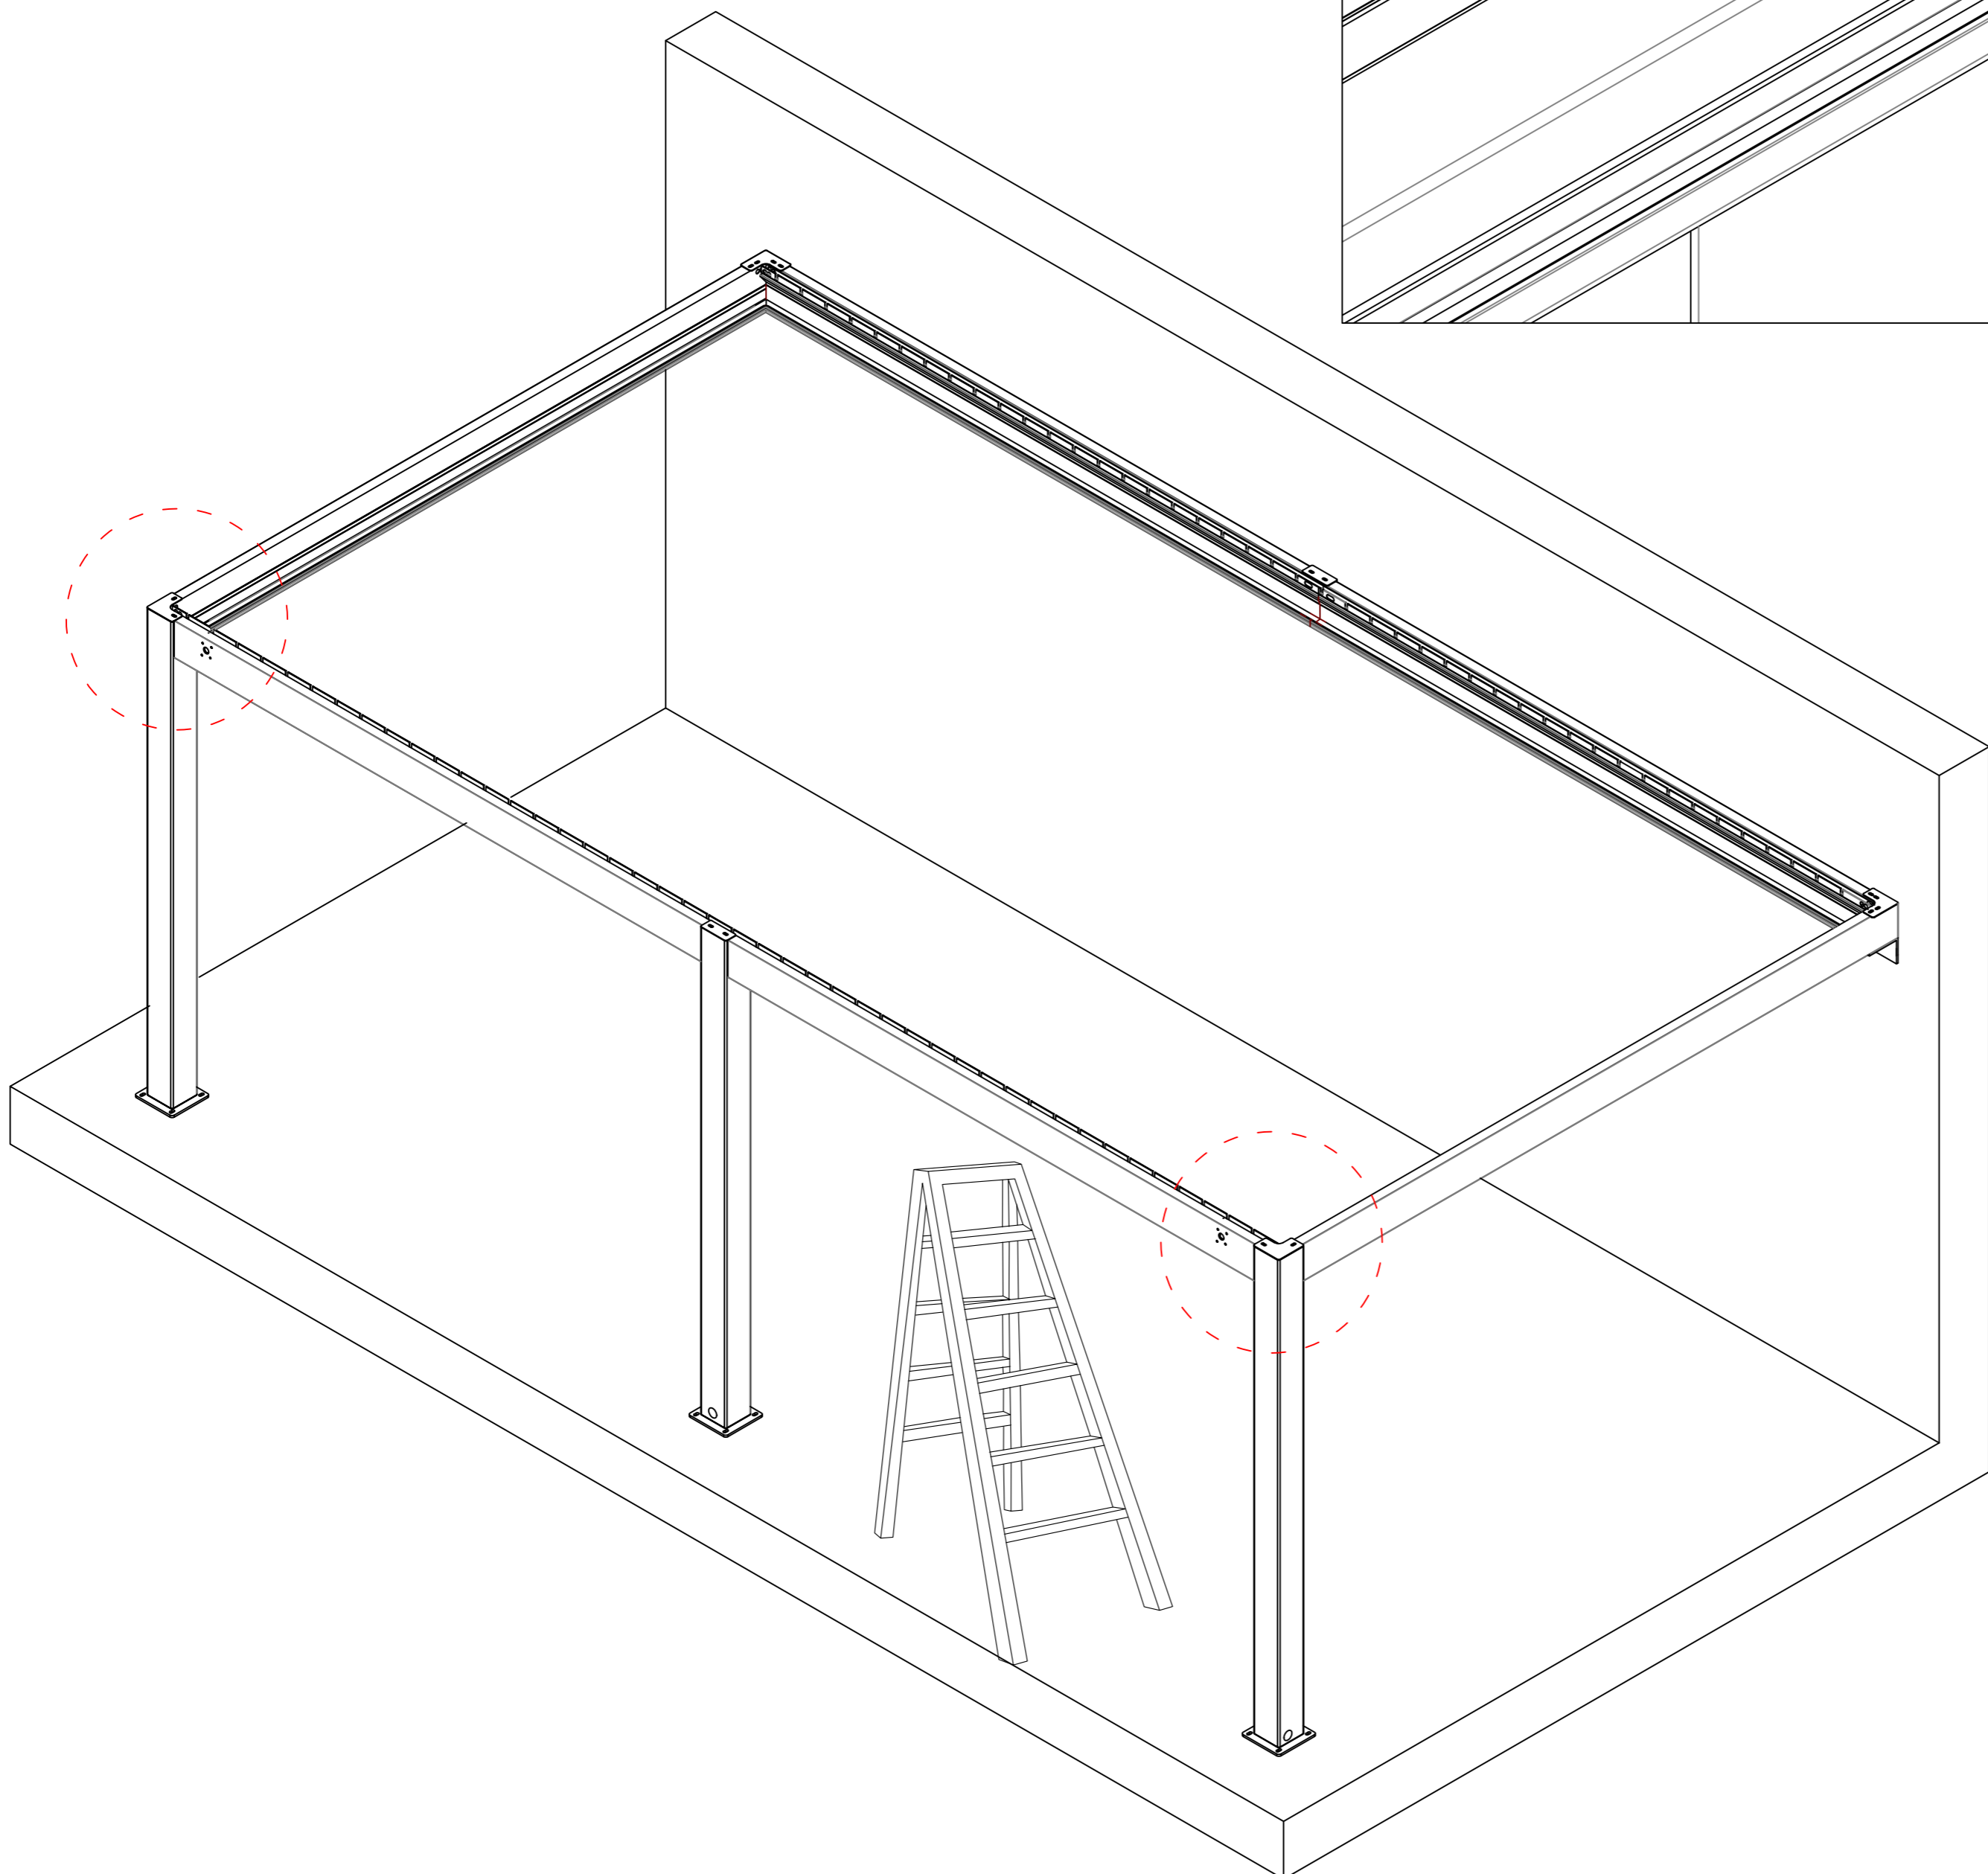

1B-46		4
1B-45		4
1B-32		1
1B-33		1
1B-03		1
1B-03-2		1
1B-18		1

Pls measure the diagonal size and make sure the diagonal size keeps same before screw 1B-21 mounted. If not, pls adjust it to same size.

1B-21		12
-------	--	----

1B-26B		1
1B-24		1
1B-35		2
1B-26		1
1B-11		2
1B-19		16

1B-23		8
1B-05A		2
1B-05B		2
1B-29		4

**Warning:**  
Before installation, tear off the protective film of the tape on the back side of Gutter.

1B-05			2
1B-23			14

a

b

1B-24		1
1B-12		2

1B-64		1
1B-51	 M3.5*25	84
1B-06		42
1B-48		42

1B-64		1
1B-49		40
1B-50		2
1B-51		84

1B-08C		1
1B-08D		1

When installing louvers, first separate the two rubber gaskets and slide them to both ends of the circular shaft. Then, please ensure they are closed tightly before proceeding with the next steps of the installation.