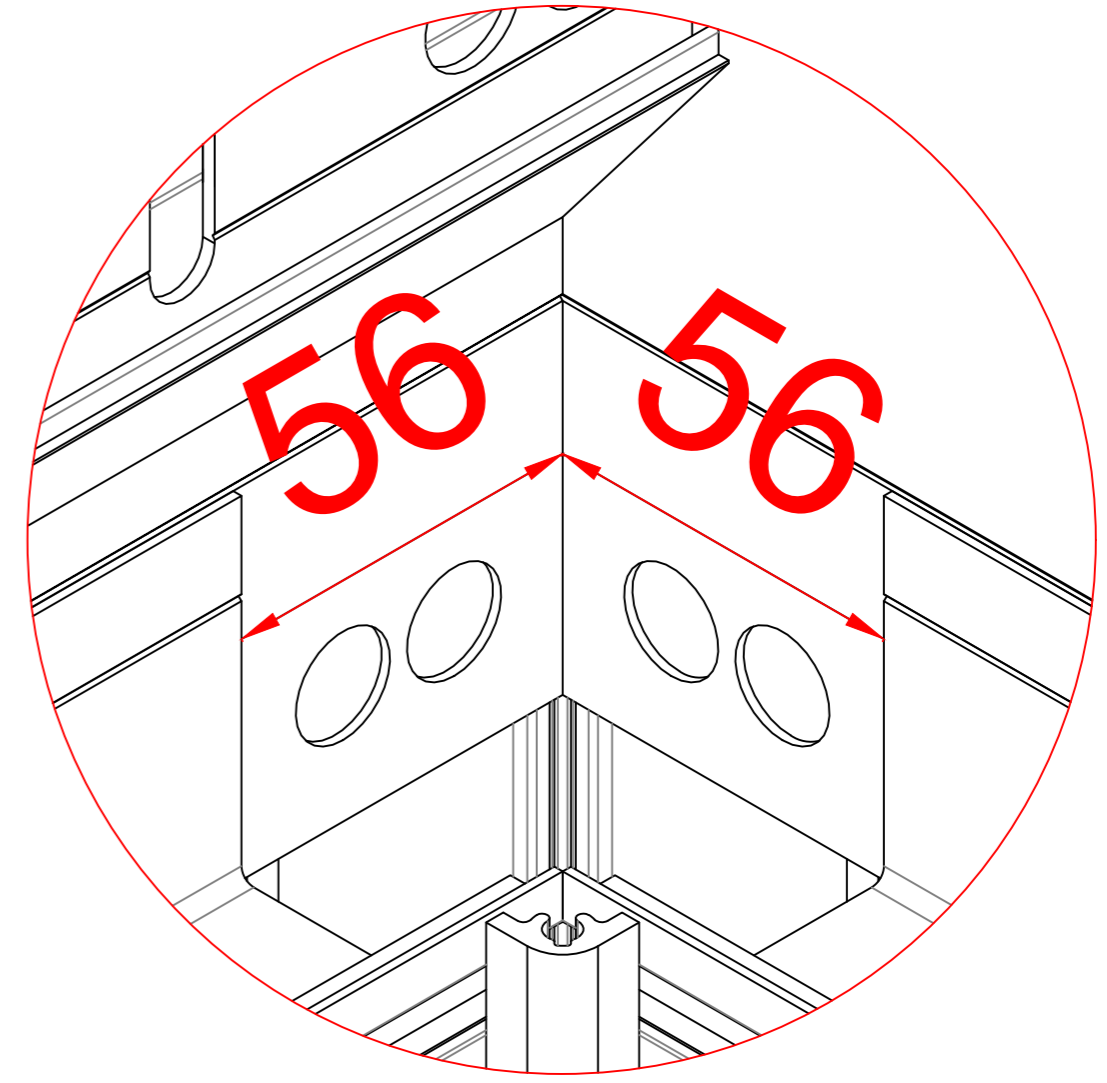

1B-46		4
1B-45		4
1B-32		1
1B-33		1
1B-03		1
1B-03-2		1
1B-18		1

Pls measure the diagonal size and make sure the diagonal size keeps same before screw 1B-21 mounted. If not, pls adjust it to same size.

1B-21		12
-------	--	----

1B-26B		1
1B-24		1
1B-35		2
1B-26		1
1B-11		2
1B-19		16

1B-23		8
1B-05A		2
1B-05B		2
1B-29		4

**Warning:**  
Before installation, tear off the protective film of the tape on the back side of Gutter.