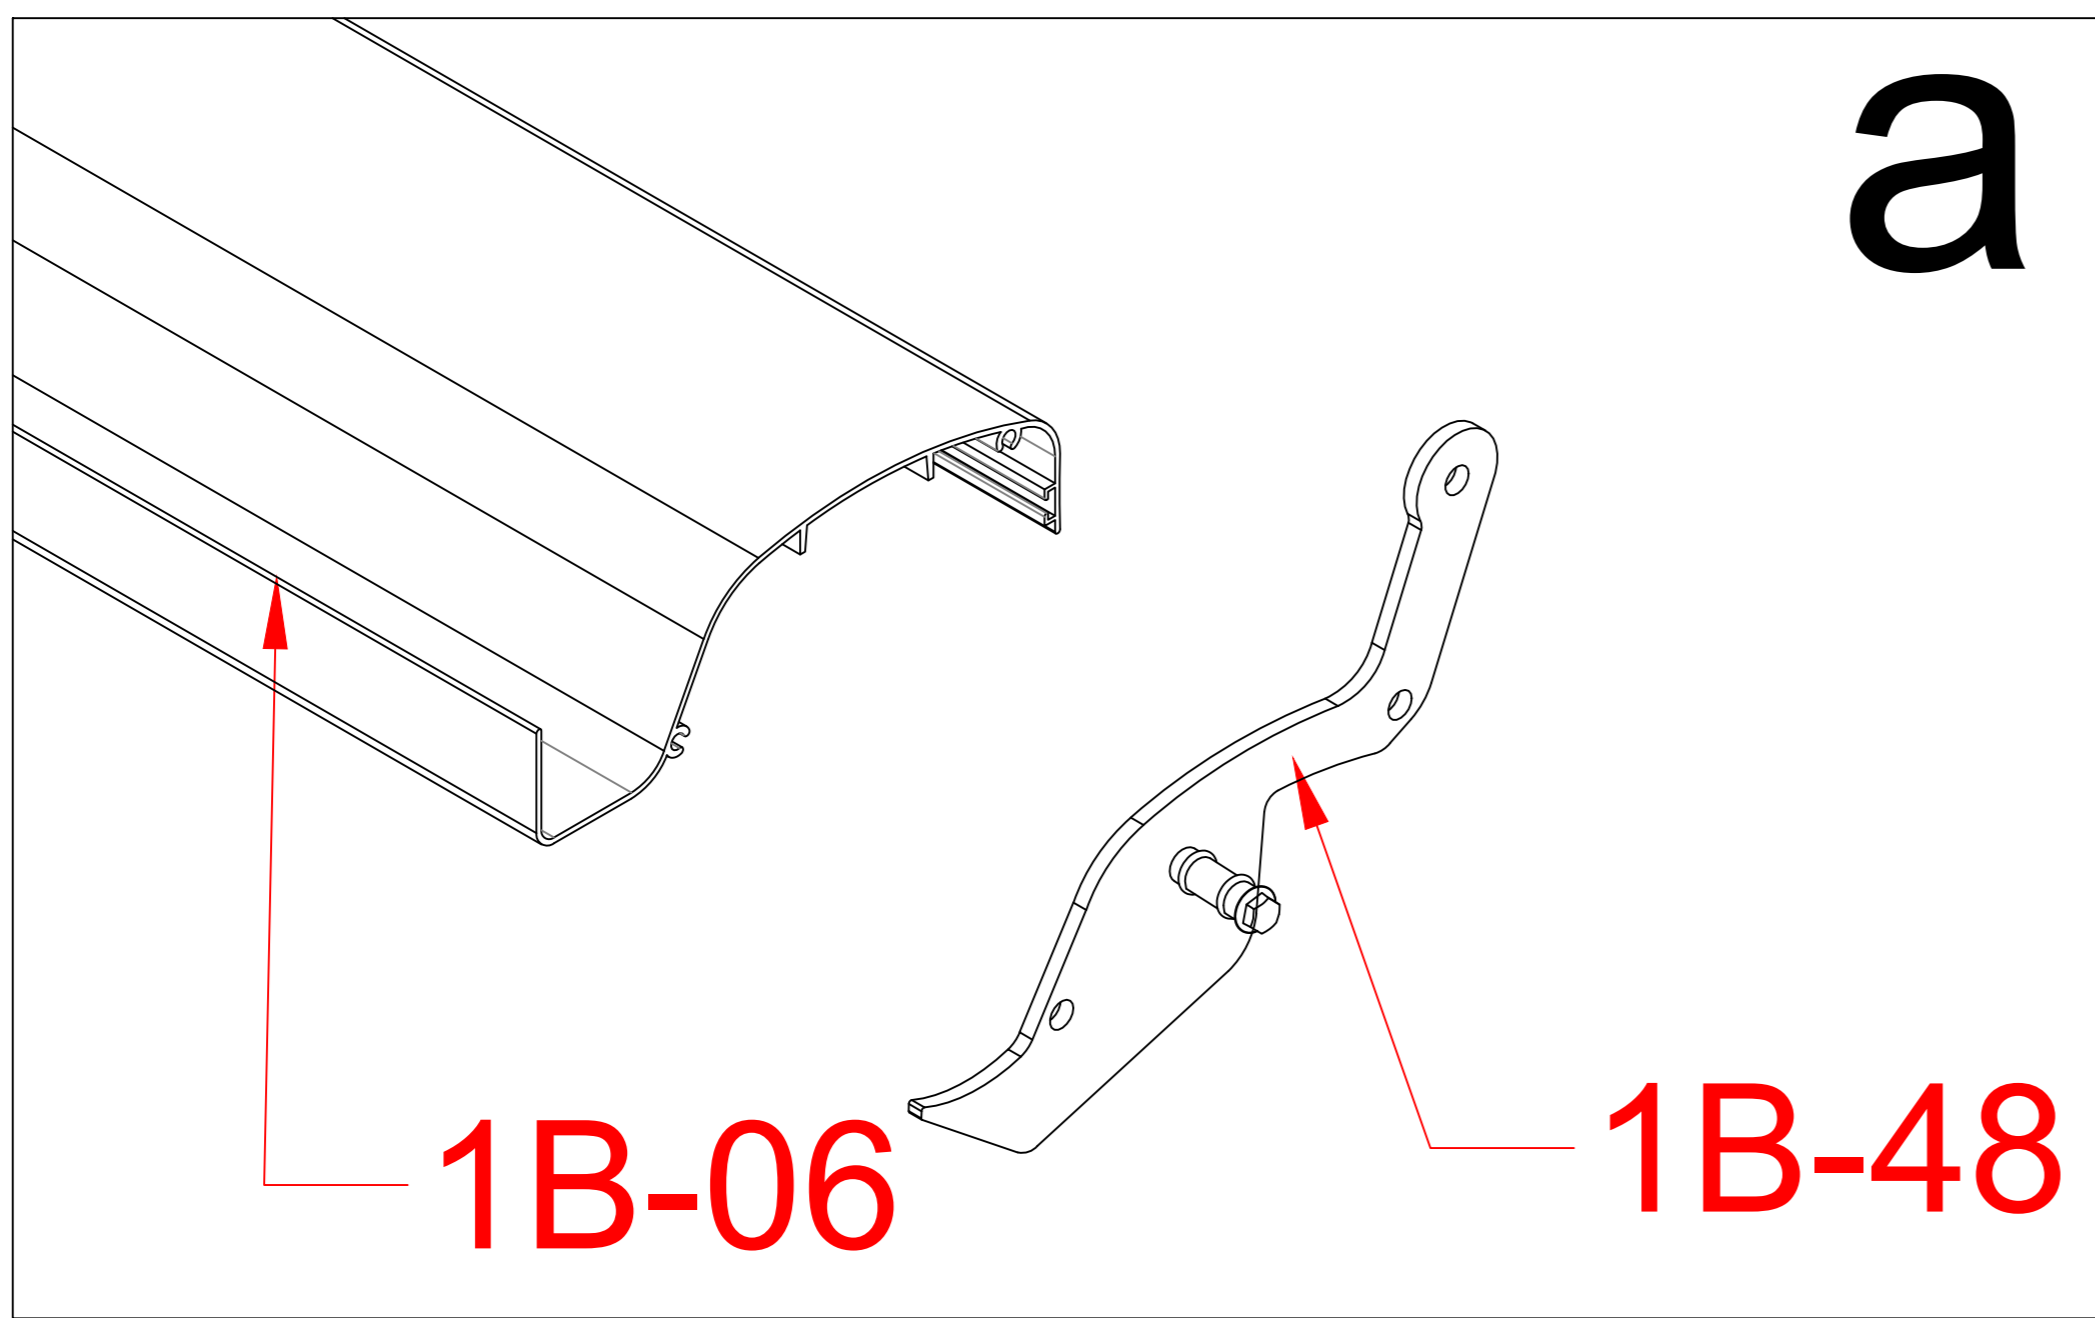

1B-05			2
1B-23			14

a

b

1B-24		1
1B-12		2

1B-64		1
1B-51	 M3.5*25	84
1B-06		42
1B-48		42

1B-64		1
1B-49		40
1B-50		2
1B-51		84

1B-08C		1
1B-08D		1

When installing louvers, first separate the two rubber gaskets and slide them to both ends of the circular shaft. Then, please ensure they are closed tightly before proceeding with the next steps of the installation.