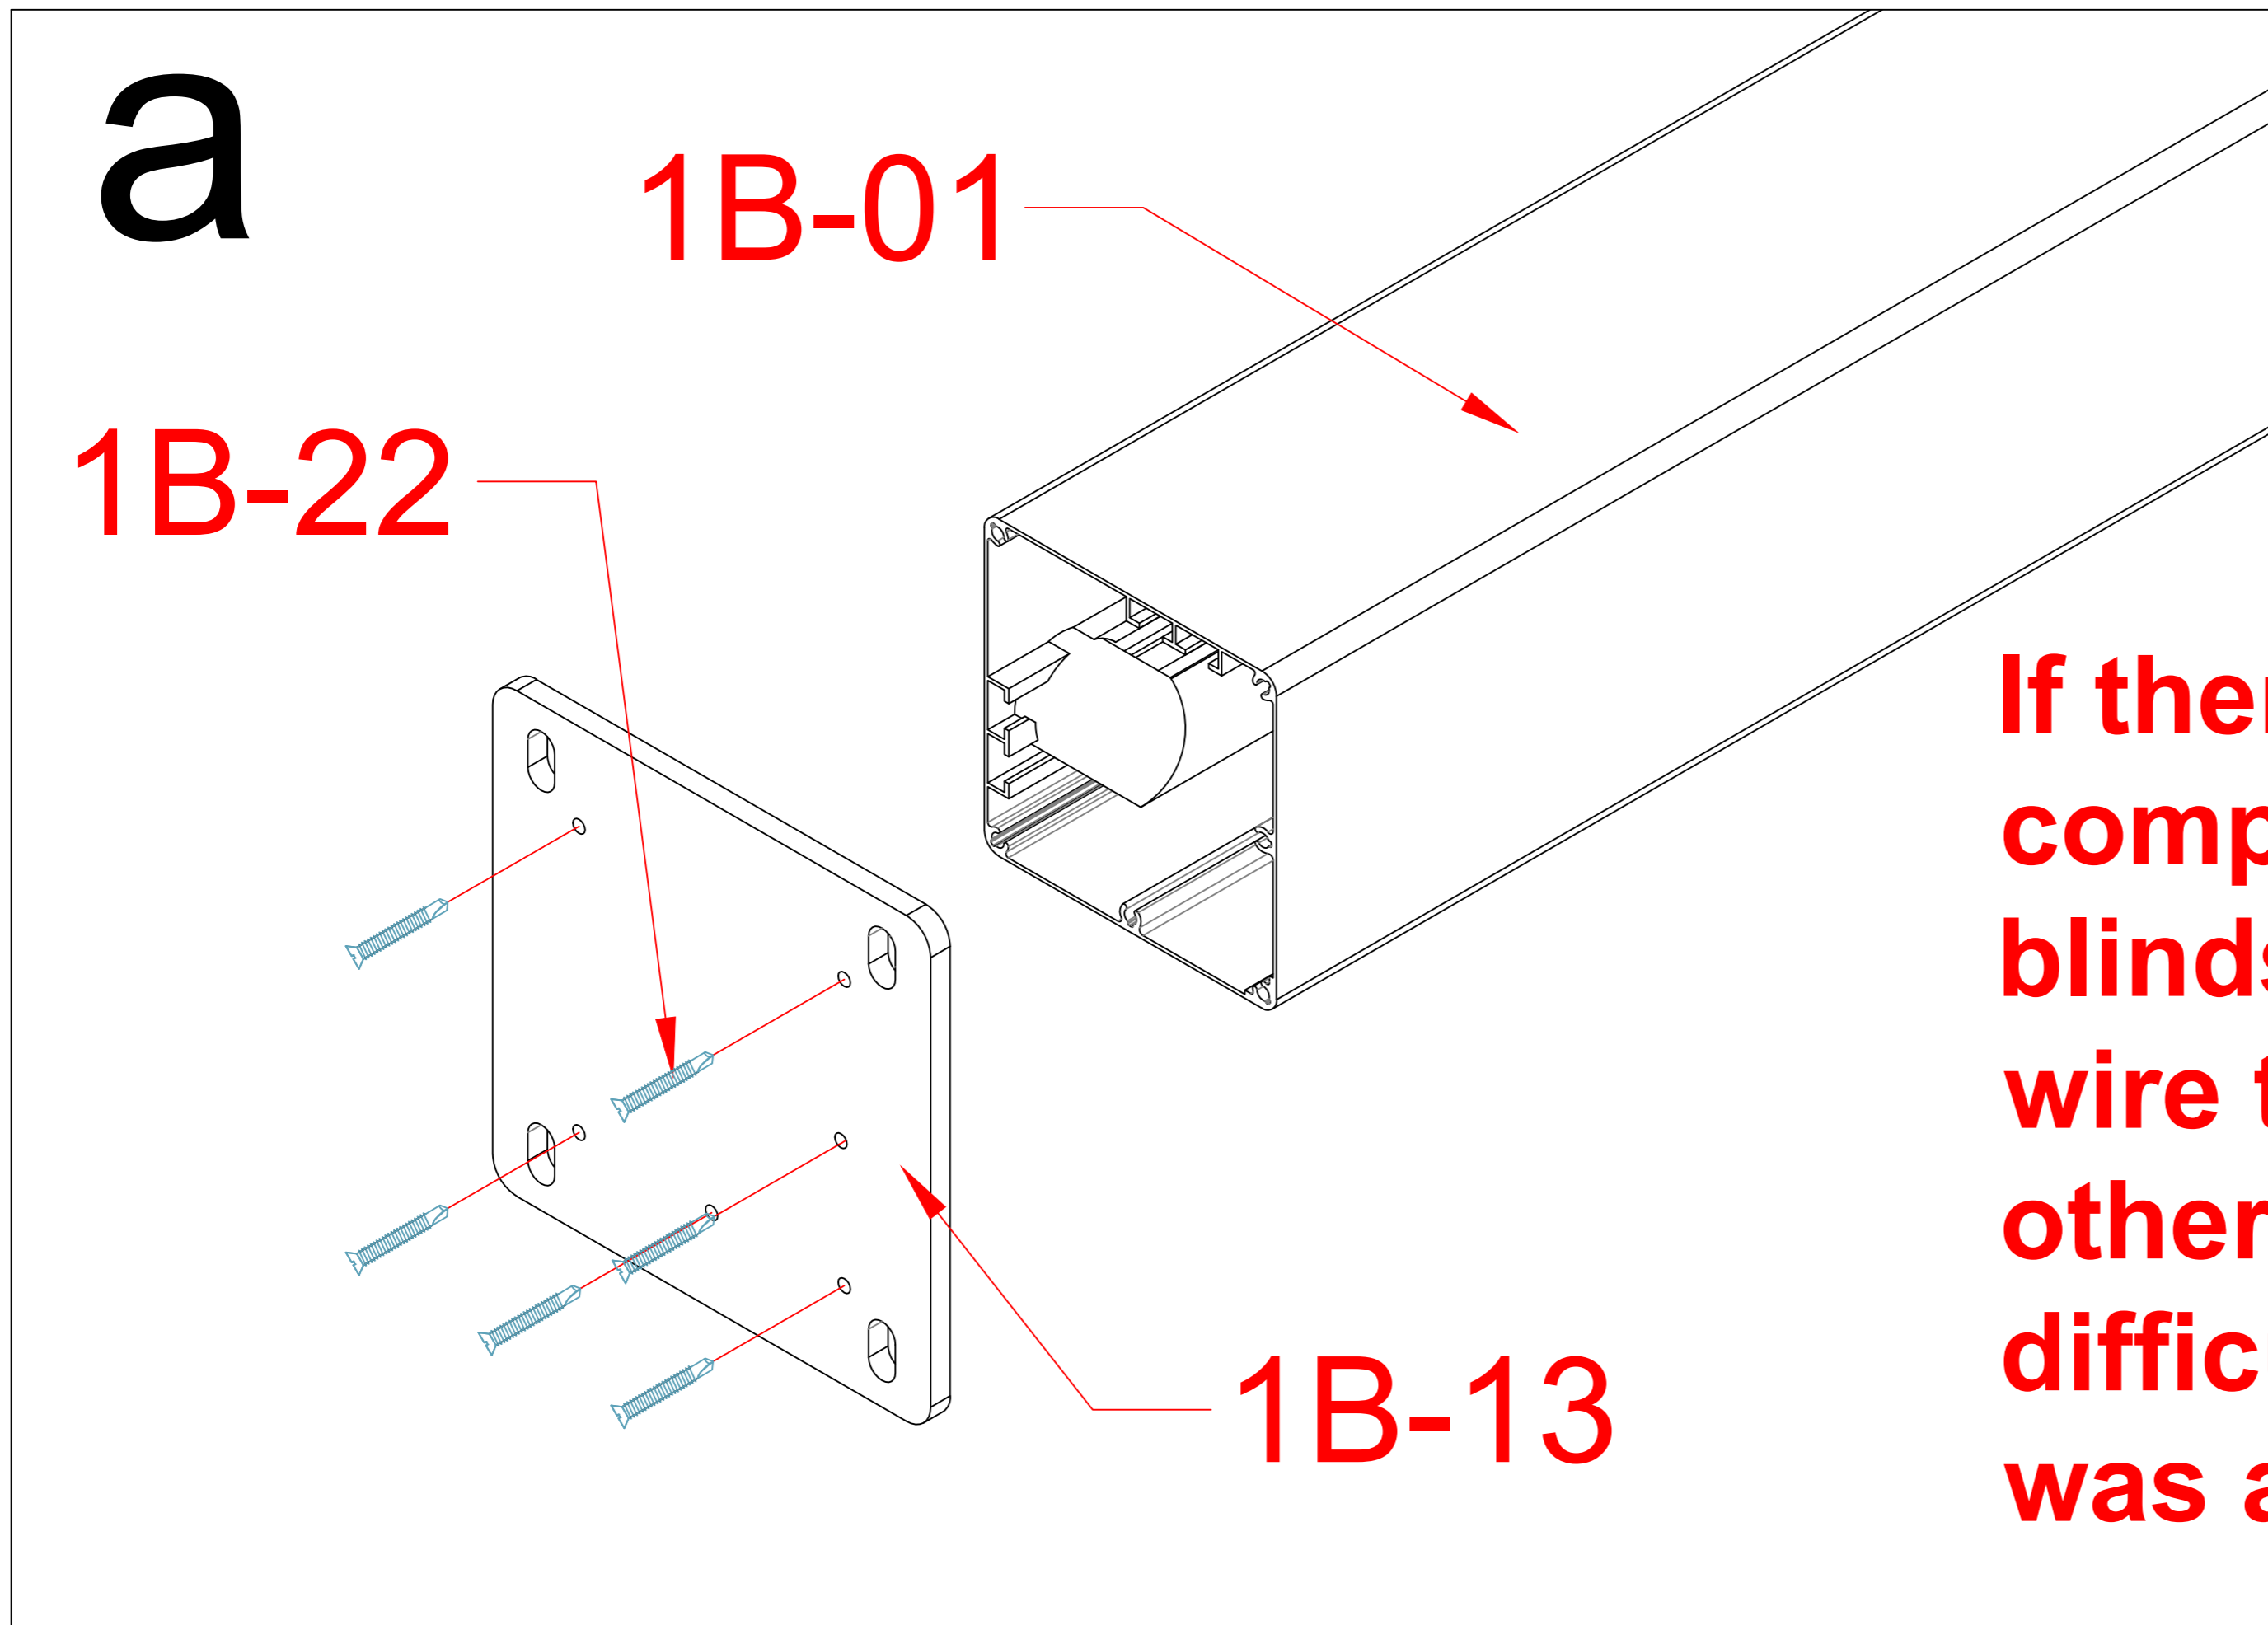

If there are electrical components including motor, blinds or LED light, Set the wire through the post firstly, otherwise it would be very difficult to do so after pergola was assembled.