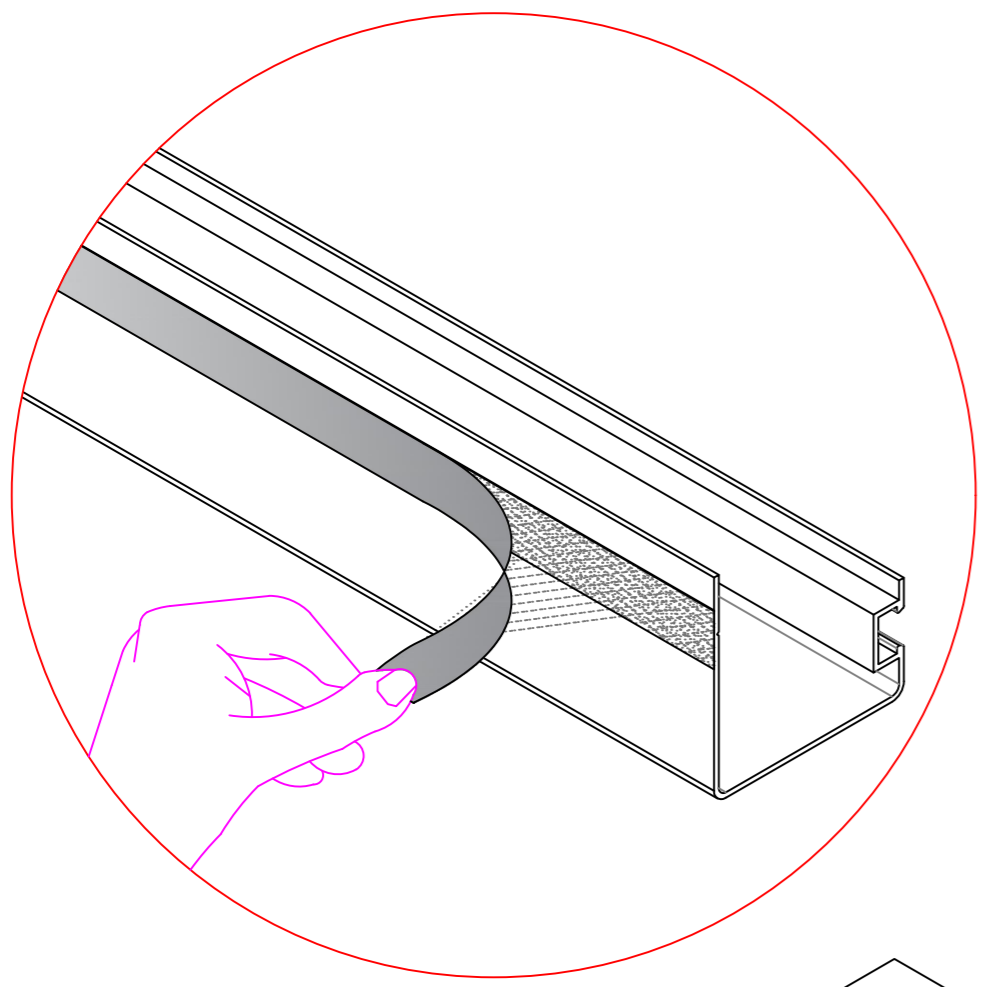

1B-46		4
1B-45		4
1B-32		1
1B-33		1
1B-03		1
1B-03-2		1
1B-18		1

Pls measure the diagonal size and make sure the diagonal size keeps same before screw 1B-21 mounted. If not, pls adjust it to same size.

1B-21		12
-------	--	----

1B-26B		1
1B-24		1
1B-35		2
1B-26		1
1B-11		2
1B-19		16

1B-23		8
1B-05A		2
1B-05B		2
1B-29		4

**Warning:**  
Before installation, tear off the protective film of the tape on the back side of Gutter.

1B-05			2
1B-23			14

a

b

1B-24		1
1B-12		2

1B-64		1
1B-51	 M3.5*25	84
1B-06		42
1B-48		42

1B-64		1
1B-49		40
1B-50		2
1B-51		84

1B-08C		1
1B-08D		1

When installing louvers, first separate the two rubber gaskets and slide them to both ends of the circular shaft. Then, please ensure they are closed tightly before proceeding with the next steps of the installation.