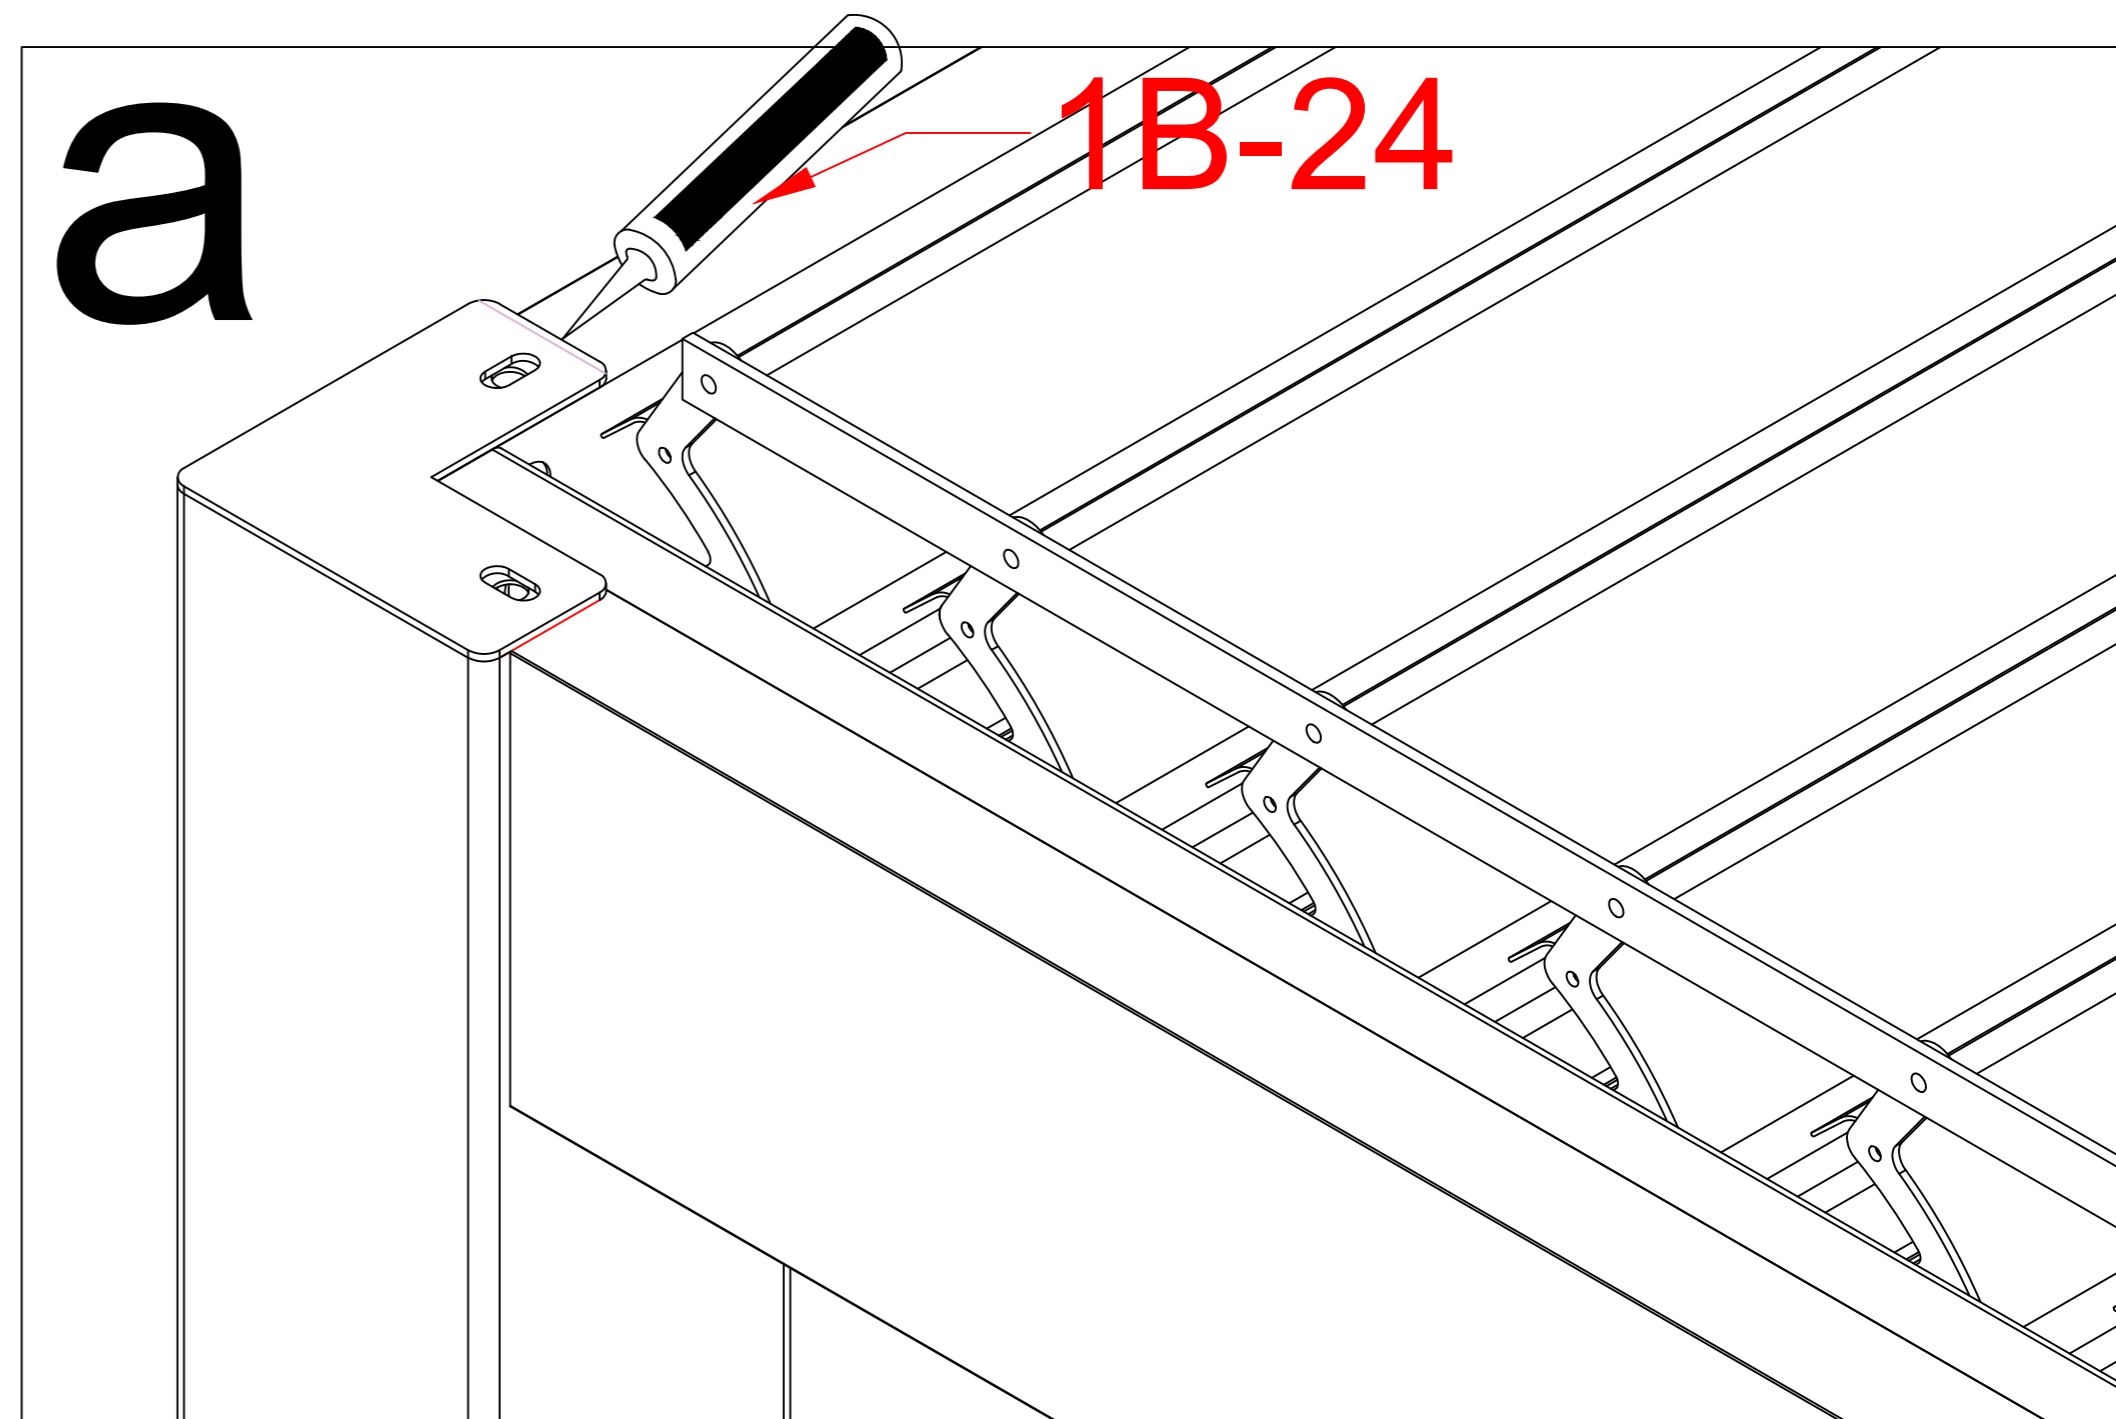

1B-16		2
1B-24		1