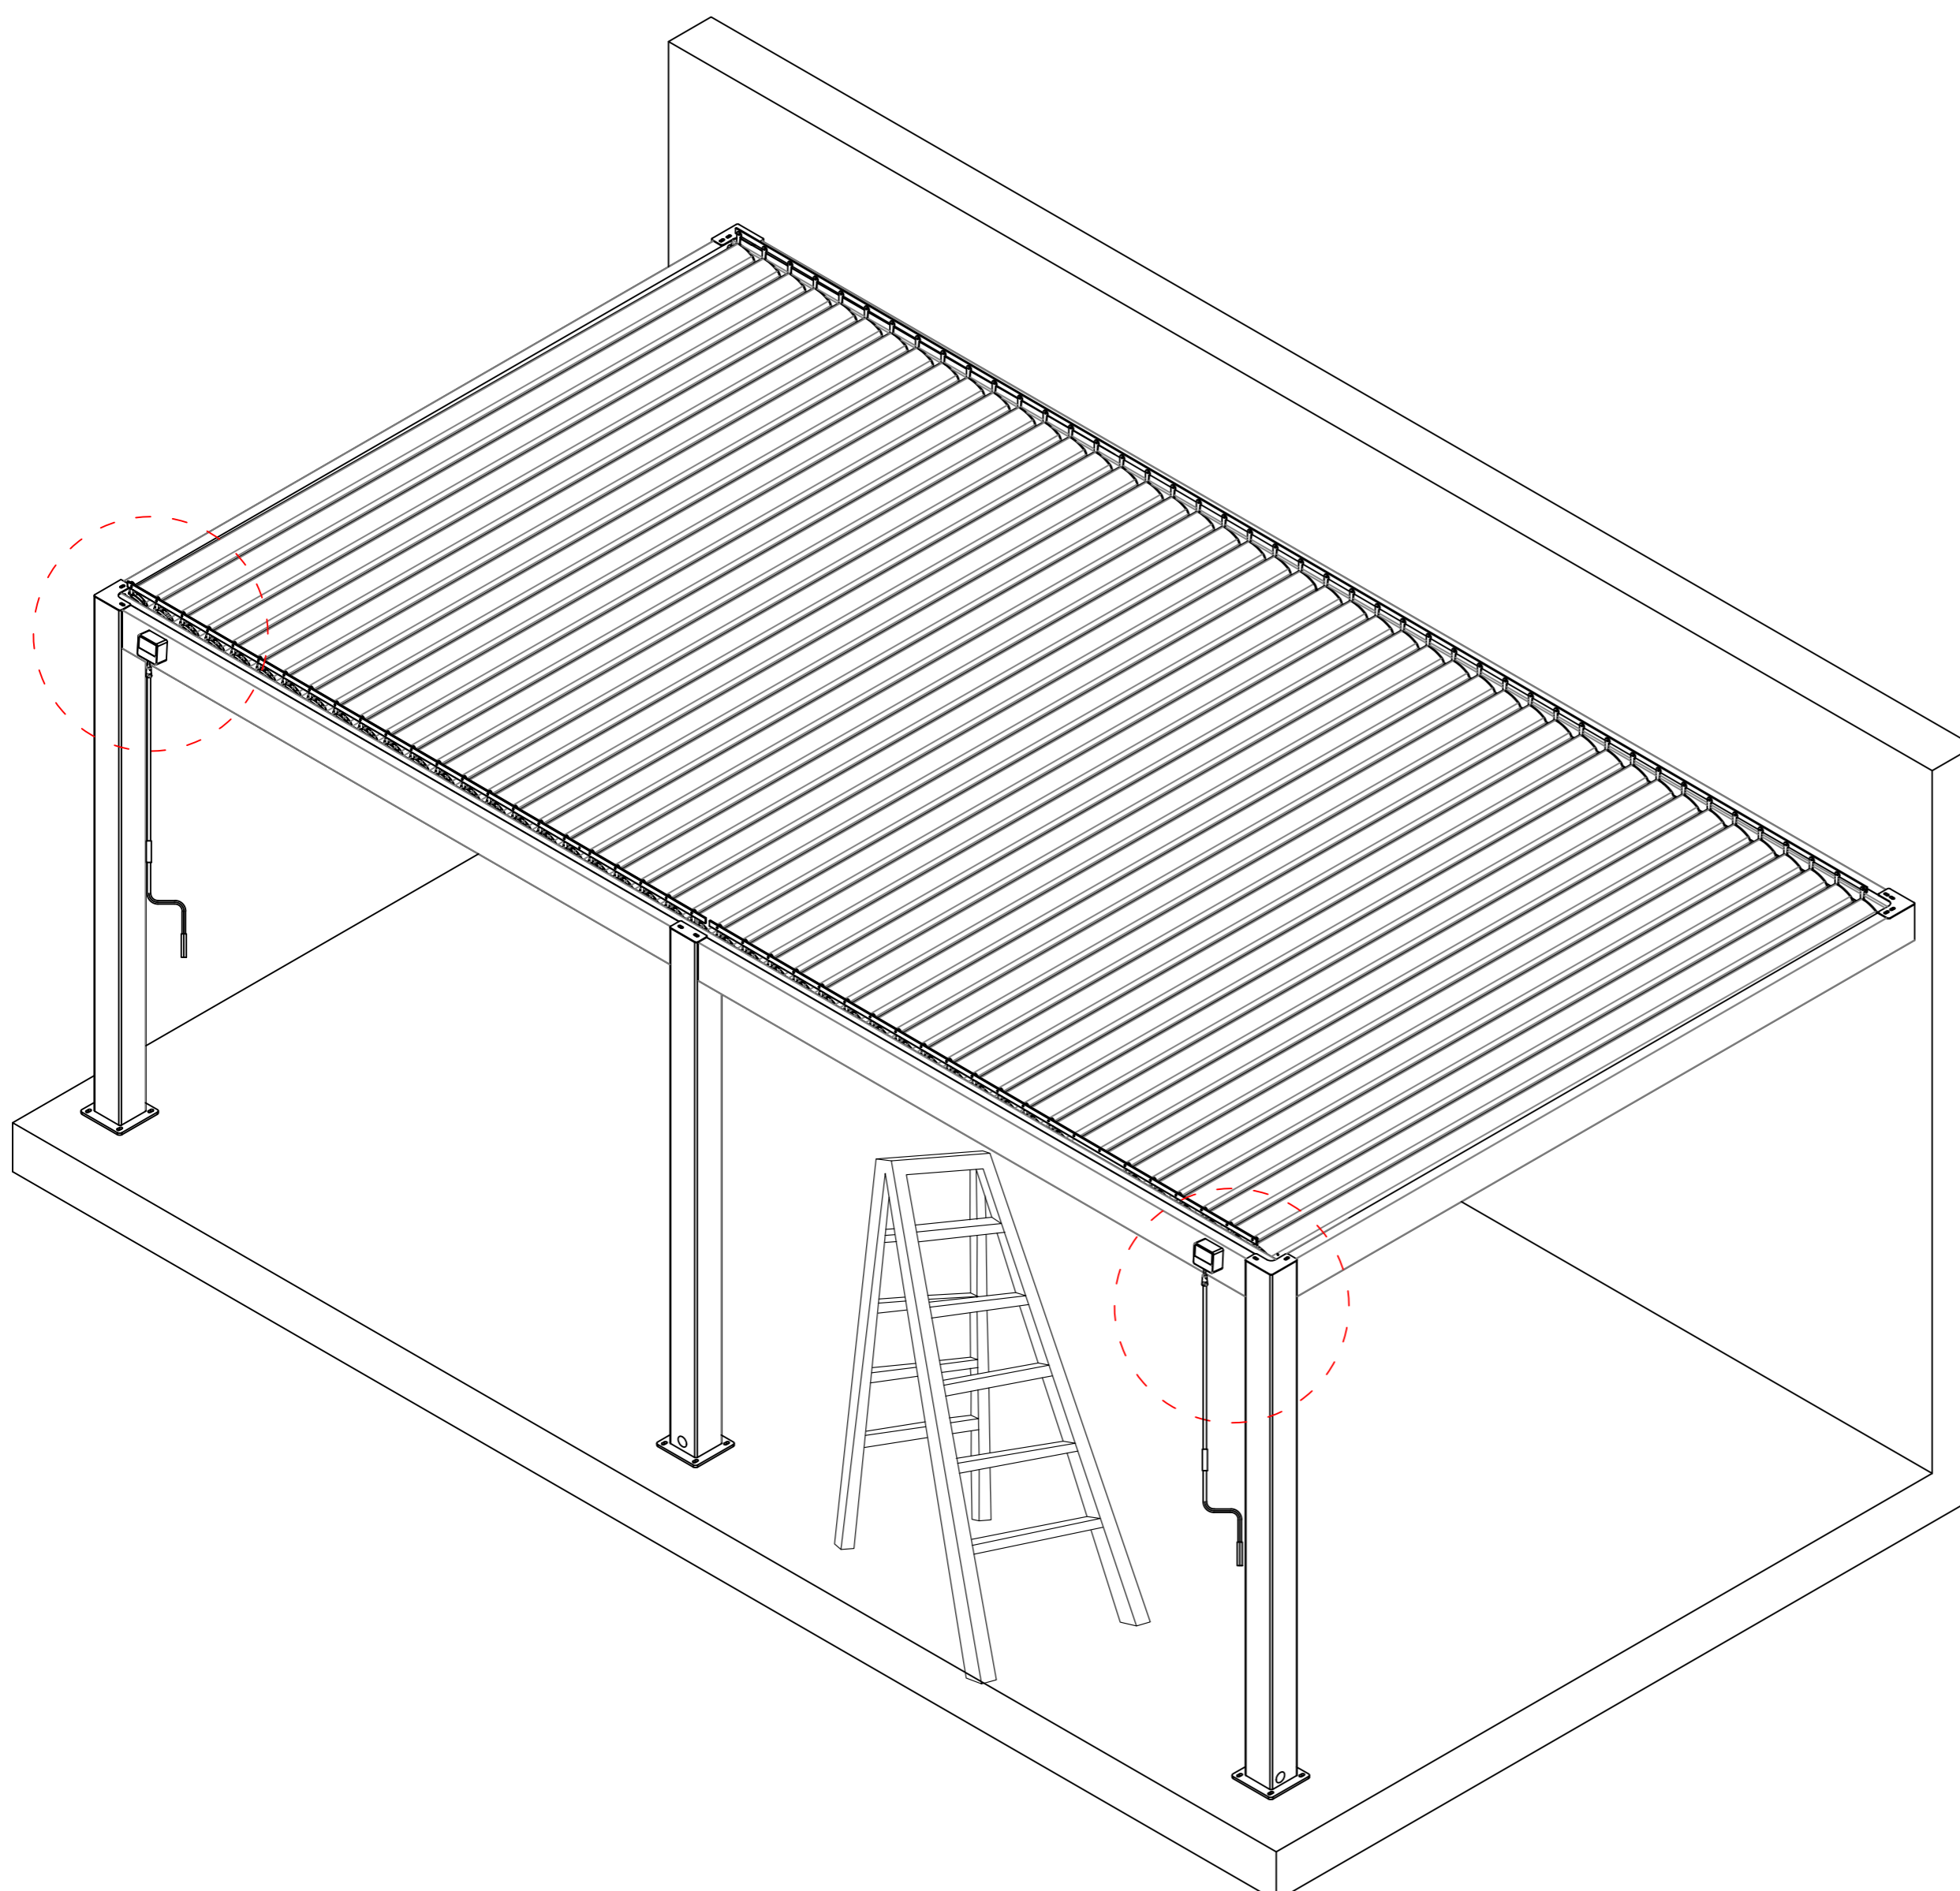

1B-05			2
1B-23			14

a

b

1B-24		1
1B-12		2

1B-64		1
1B-51	 M3.5*25	84
1B-06		42
1B-48		42

1B-64		1
1B-49		40
1B-50		2
1B-51		84

1B-08C		1
1B-08D		1

When installing louvers, first separate the two rubber gaskets and slide them to both ends of the circular shaft. Then, please ensure they are closed tightly before proceeding with the next steps of the installation.

1B-09		4
1B-20		84
1B-06		42

1B-14	 + 	2
1B-16		2

1B-16		2
1B-24		1

**Warning :**  
 In Snow / Wind season or in case of  
 snow / wind forecast open up your  
 shutters in vertical position to avoid  
 any damaging on your pergola.