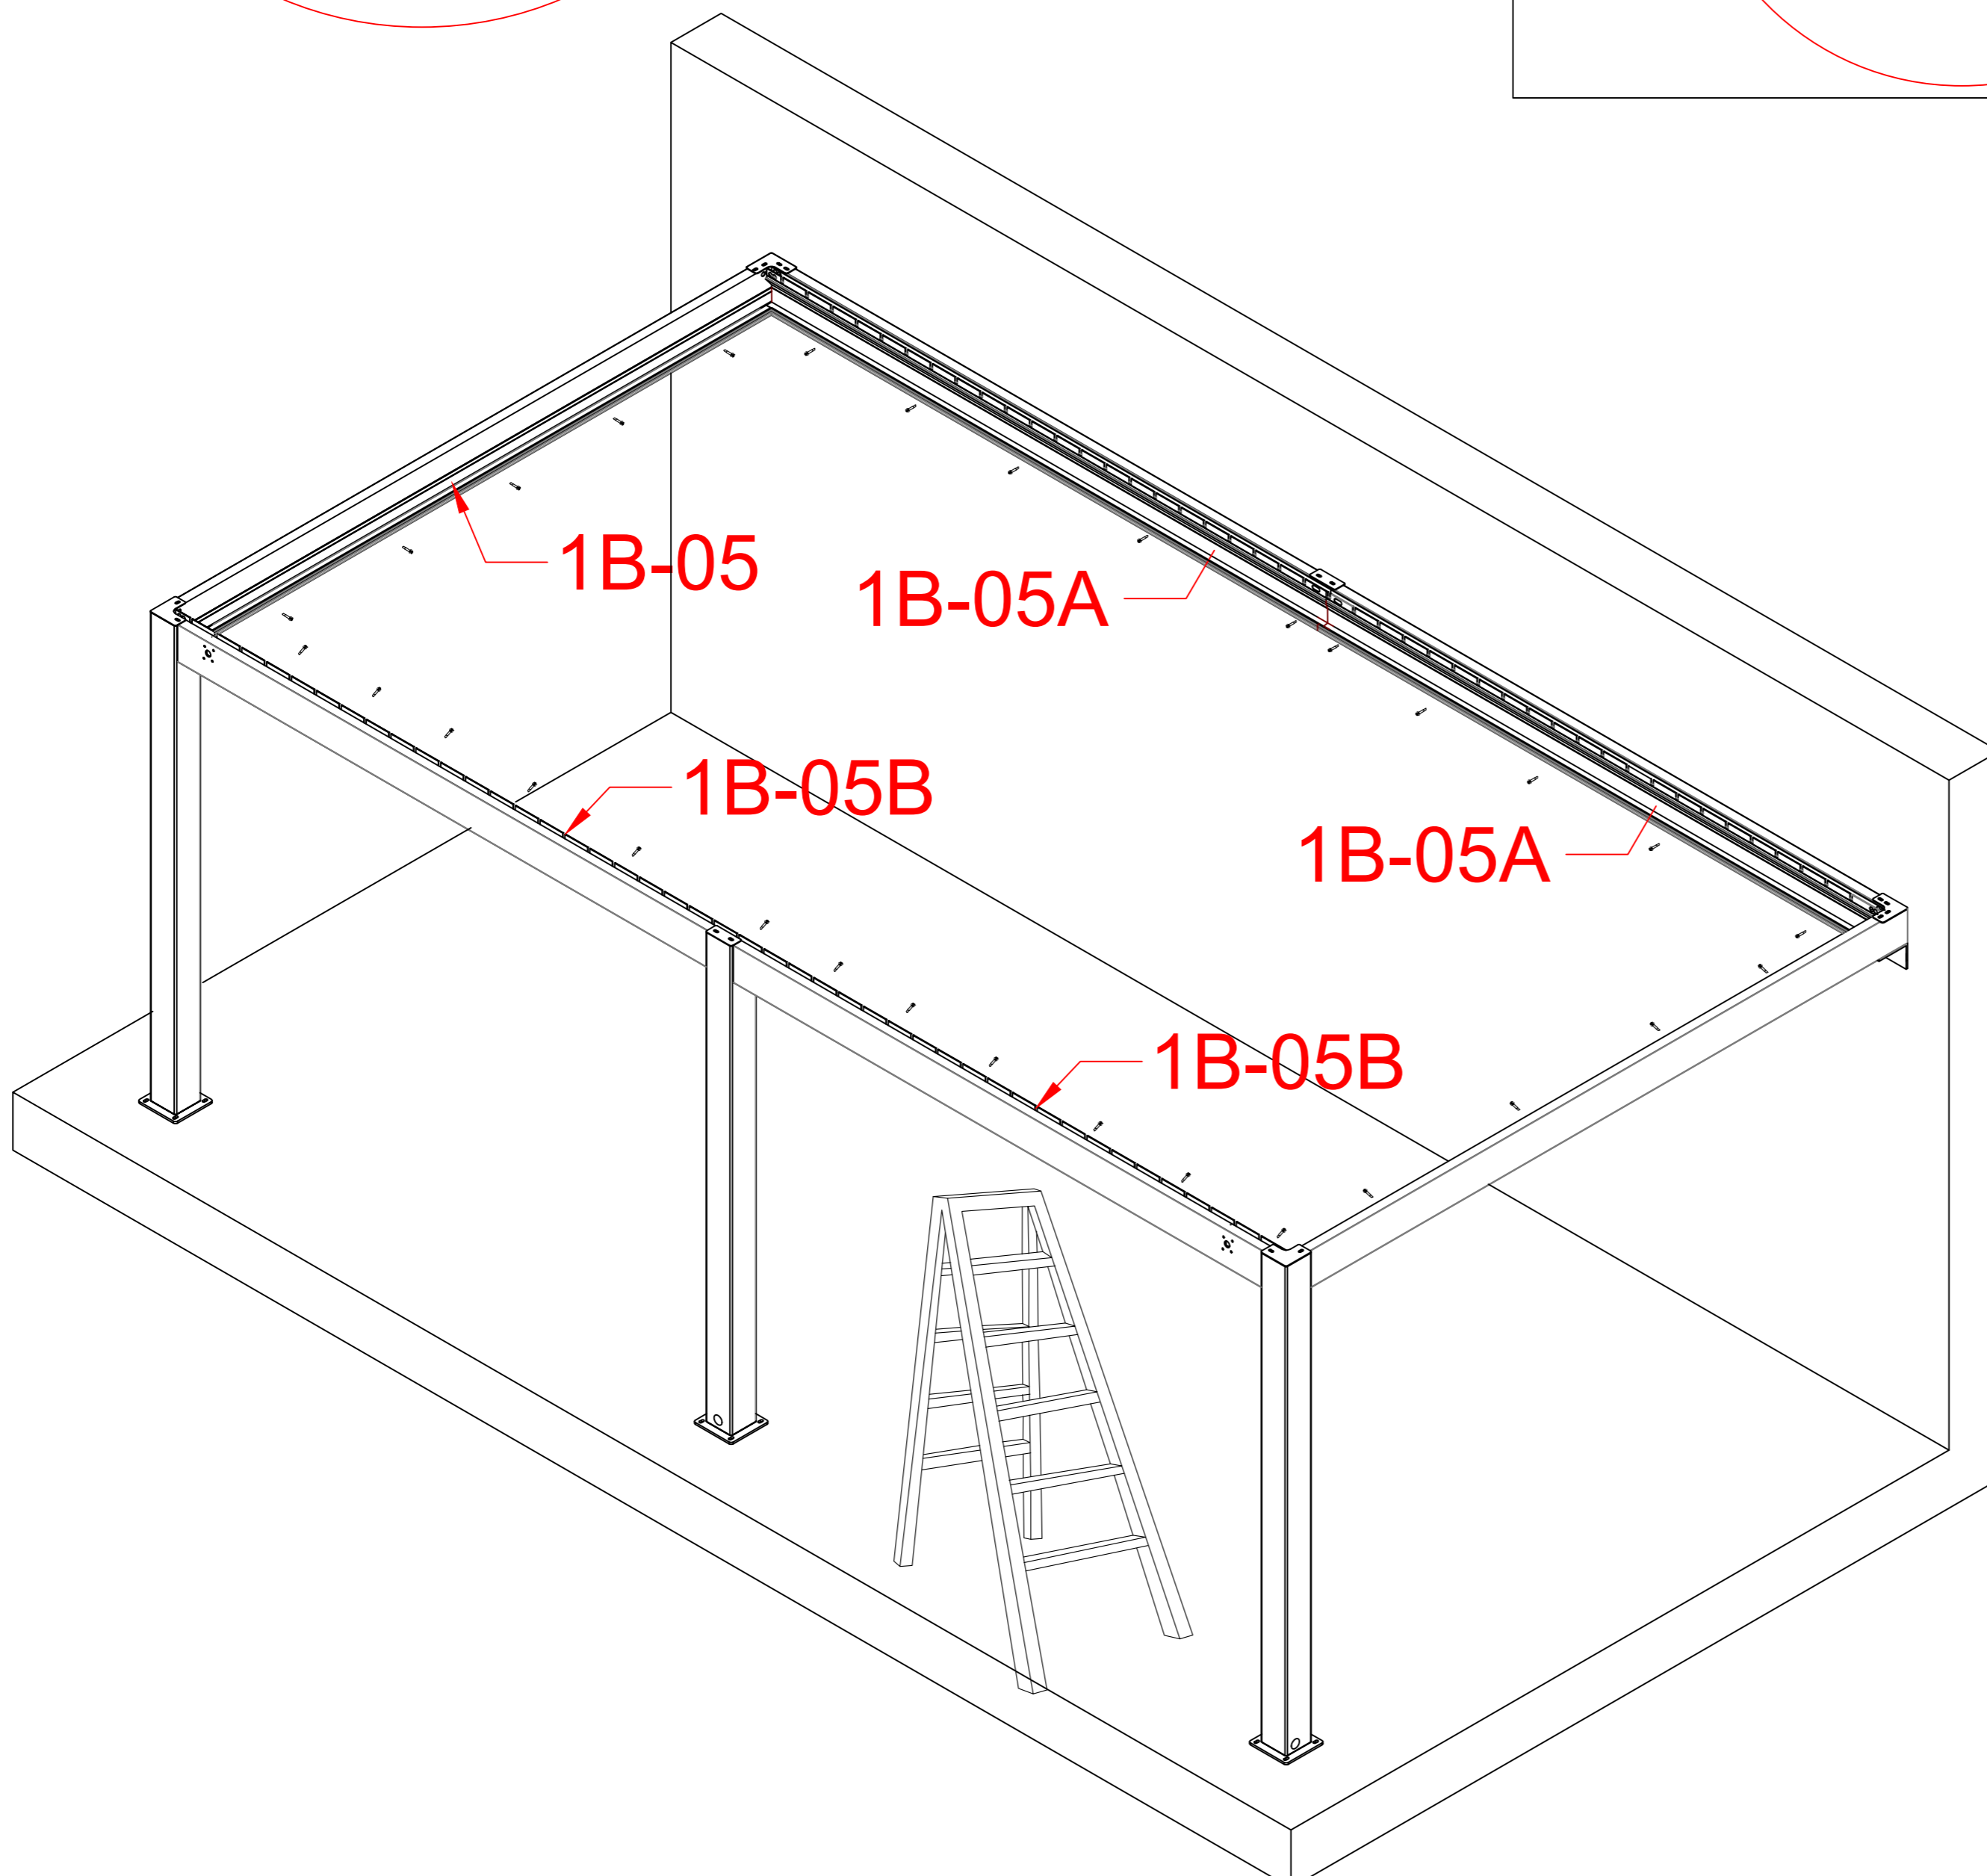

1B-46		4
1B-45		4
1B-32		1
1B-33		1
1B-03		1
1B-03-2		1
1B-18		1

Pls measure the diagonal size and make sure the diagonal size keeps same before screw 1B-21 mounted. If not, pls adjust it to same size.

1B-21		12
-------	--	----

1B-26B		1
1B-24		1
1B-35		2
1B-26		1
1B-11		2
1B-19		16

1B-23		8
1B-05A		2
1B-05B		2
1B-29		4

**Warning:**  
Before installation, tear off the protective film of the tape on the back side of Gutter.

1B-05			2
1B-23			14

a

b

1B-24		1
1B-12		2

1B-64		1
1B-51	 M3.5*25	84
1B-06		42
1B-48		42

1B-64		1
1B-49		40
1B-50		2
1B-51		84

1B-08C		1
1B-08D		1

When installing louvers, first separate the two rubber gaskets and slide them to both ends of the circular shaft. Then, please ensure they are closed tightly before proceeding with the next steps of the installation.