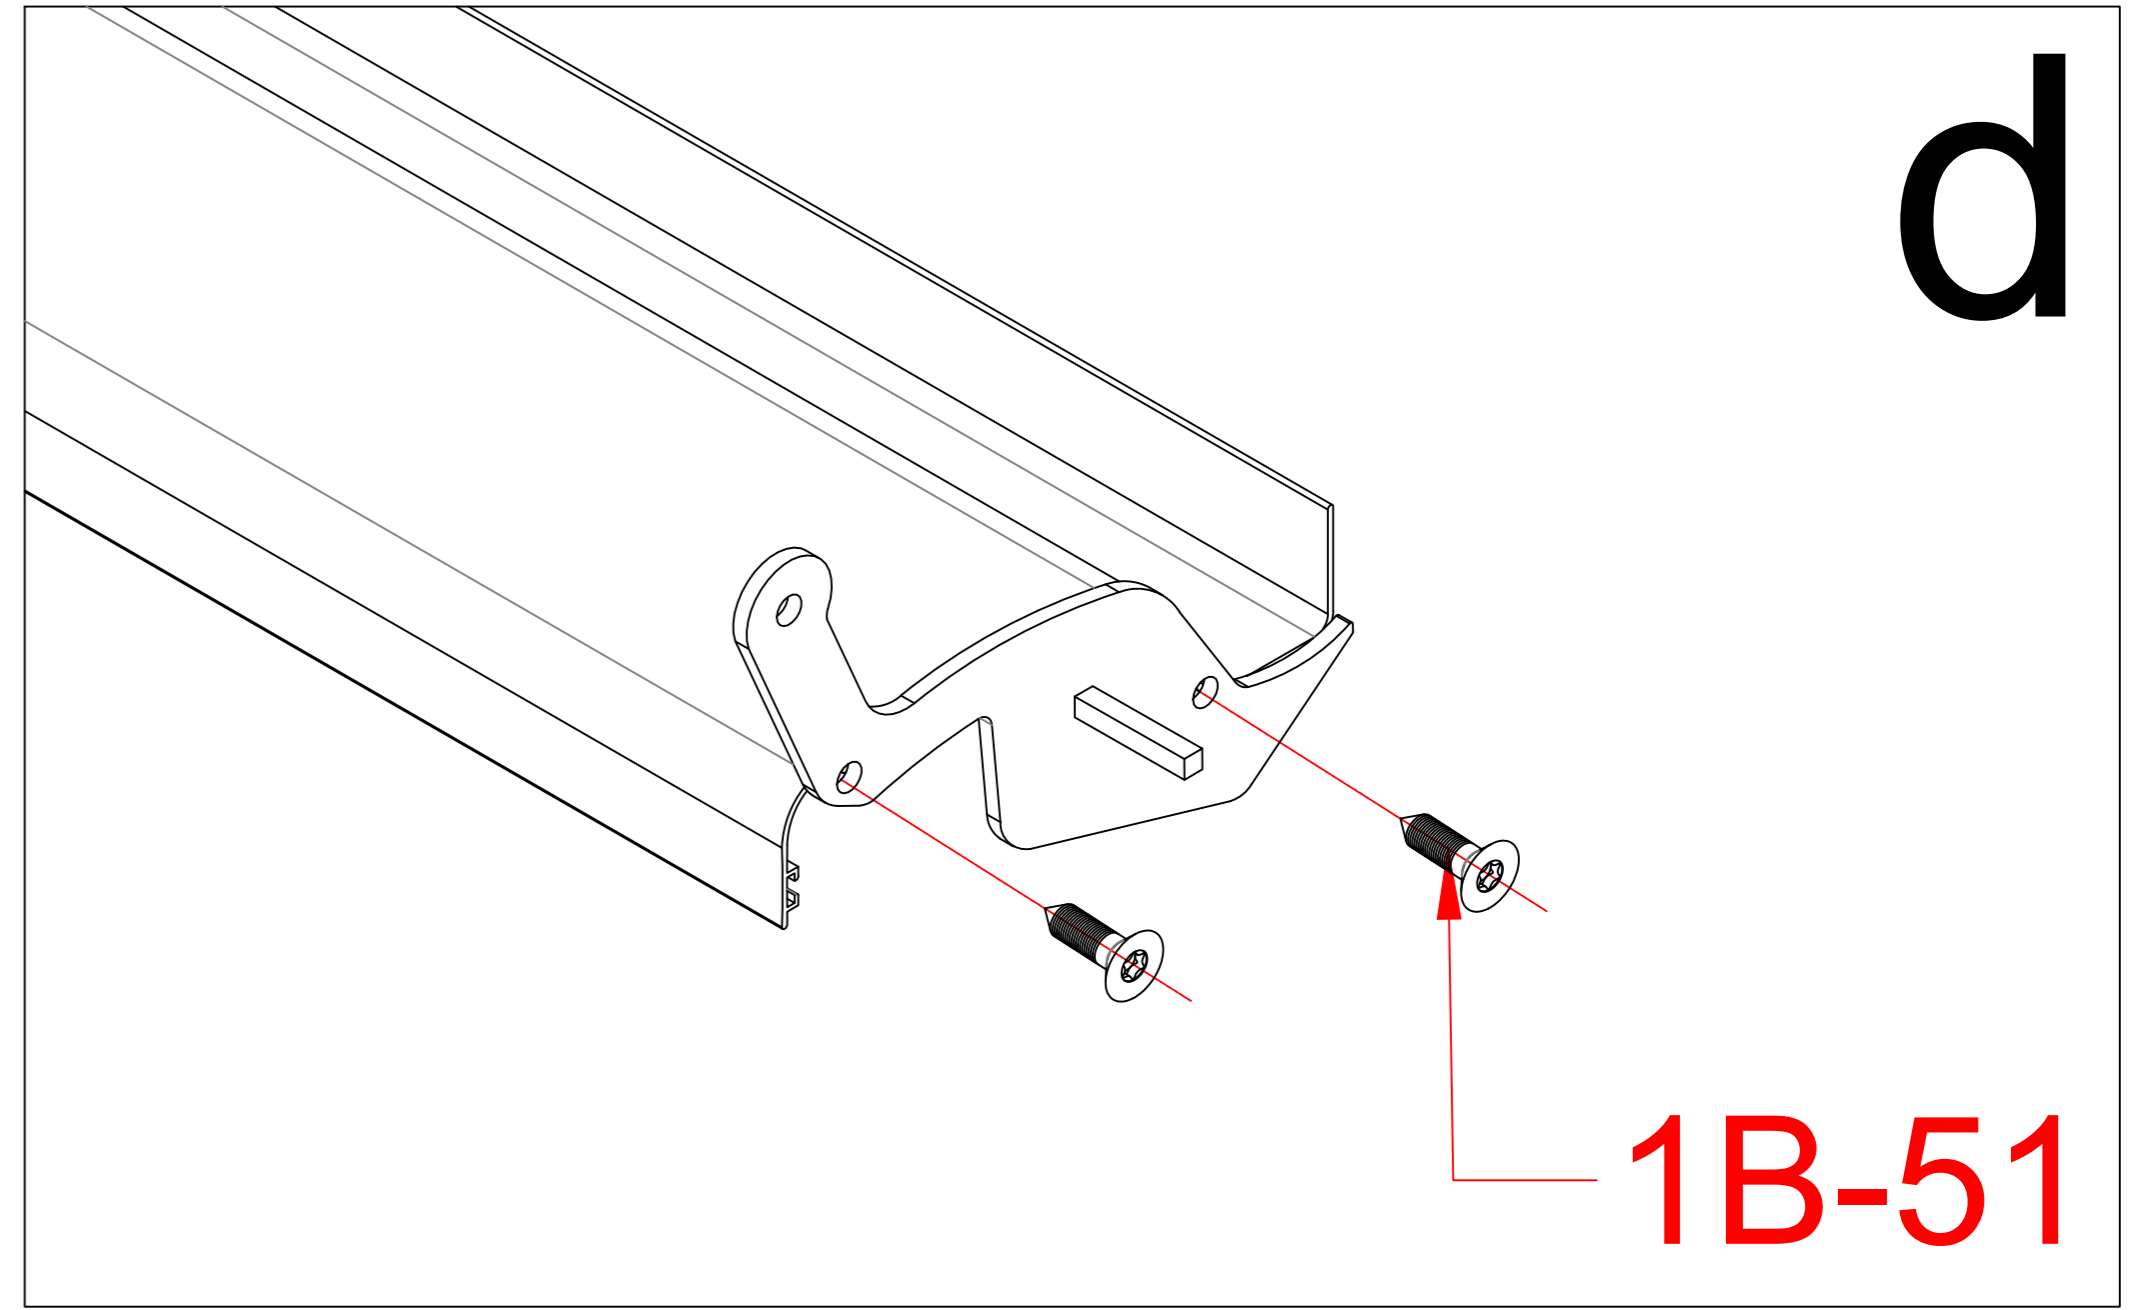

1B-05			2
1B-23			14

a

b

1B-24		1
1B-12		2

1B-64		1
1B-51	 M3.5*25	84
1B-06		42
1B-48		42

1B-64		1
1B-49		40
1B-50		2
1B-51		84

1B-08C		1
1B-08D		1

When installing louvers, first separate the two rubber gaskets and slide them to both ends of the circular shaft. Then, please ensure they are closed tightly before proceeding with the next steps of the installation.