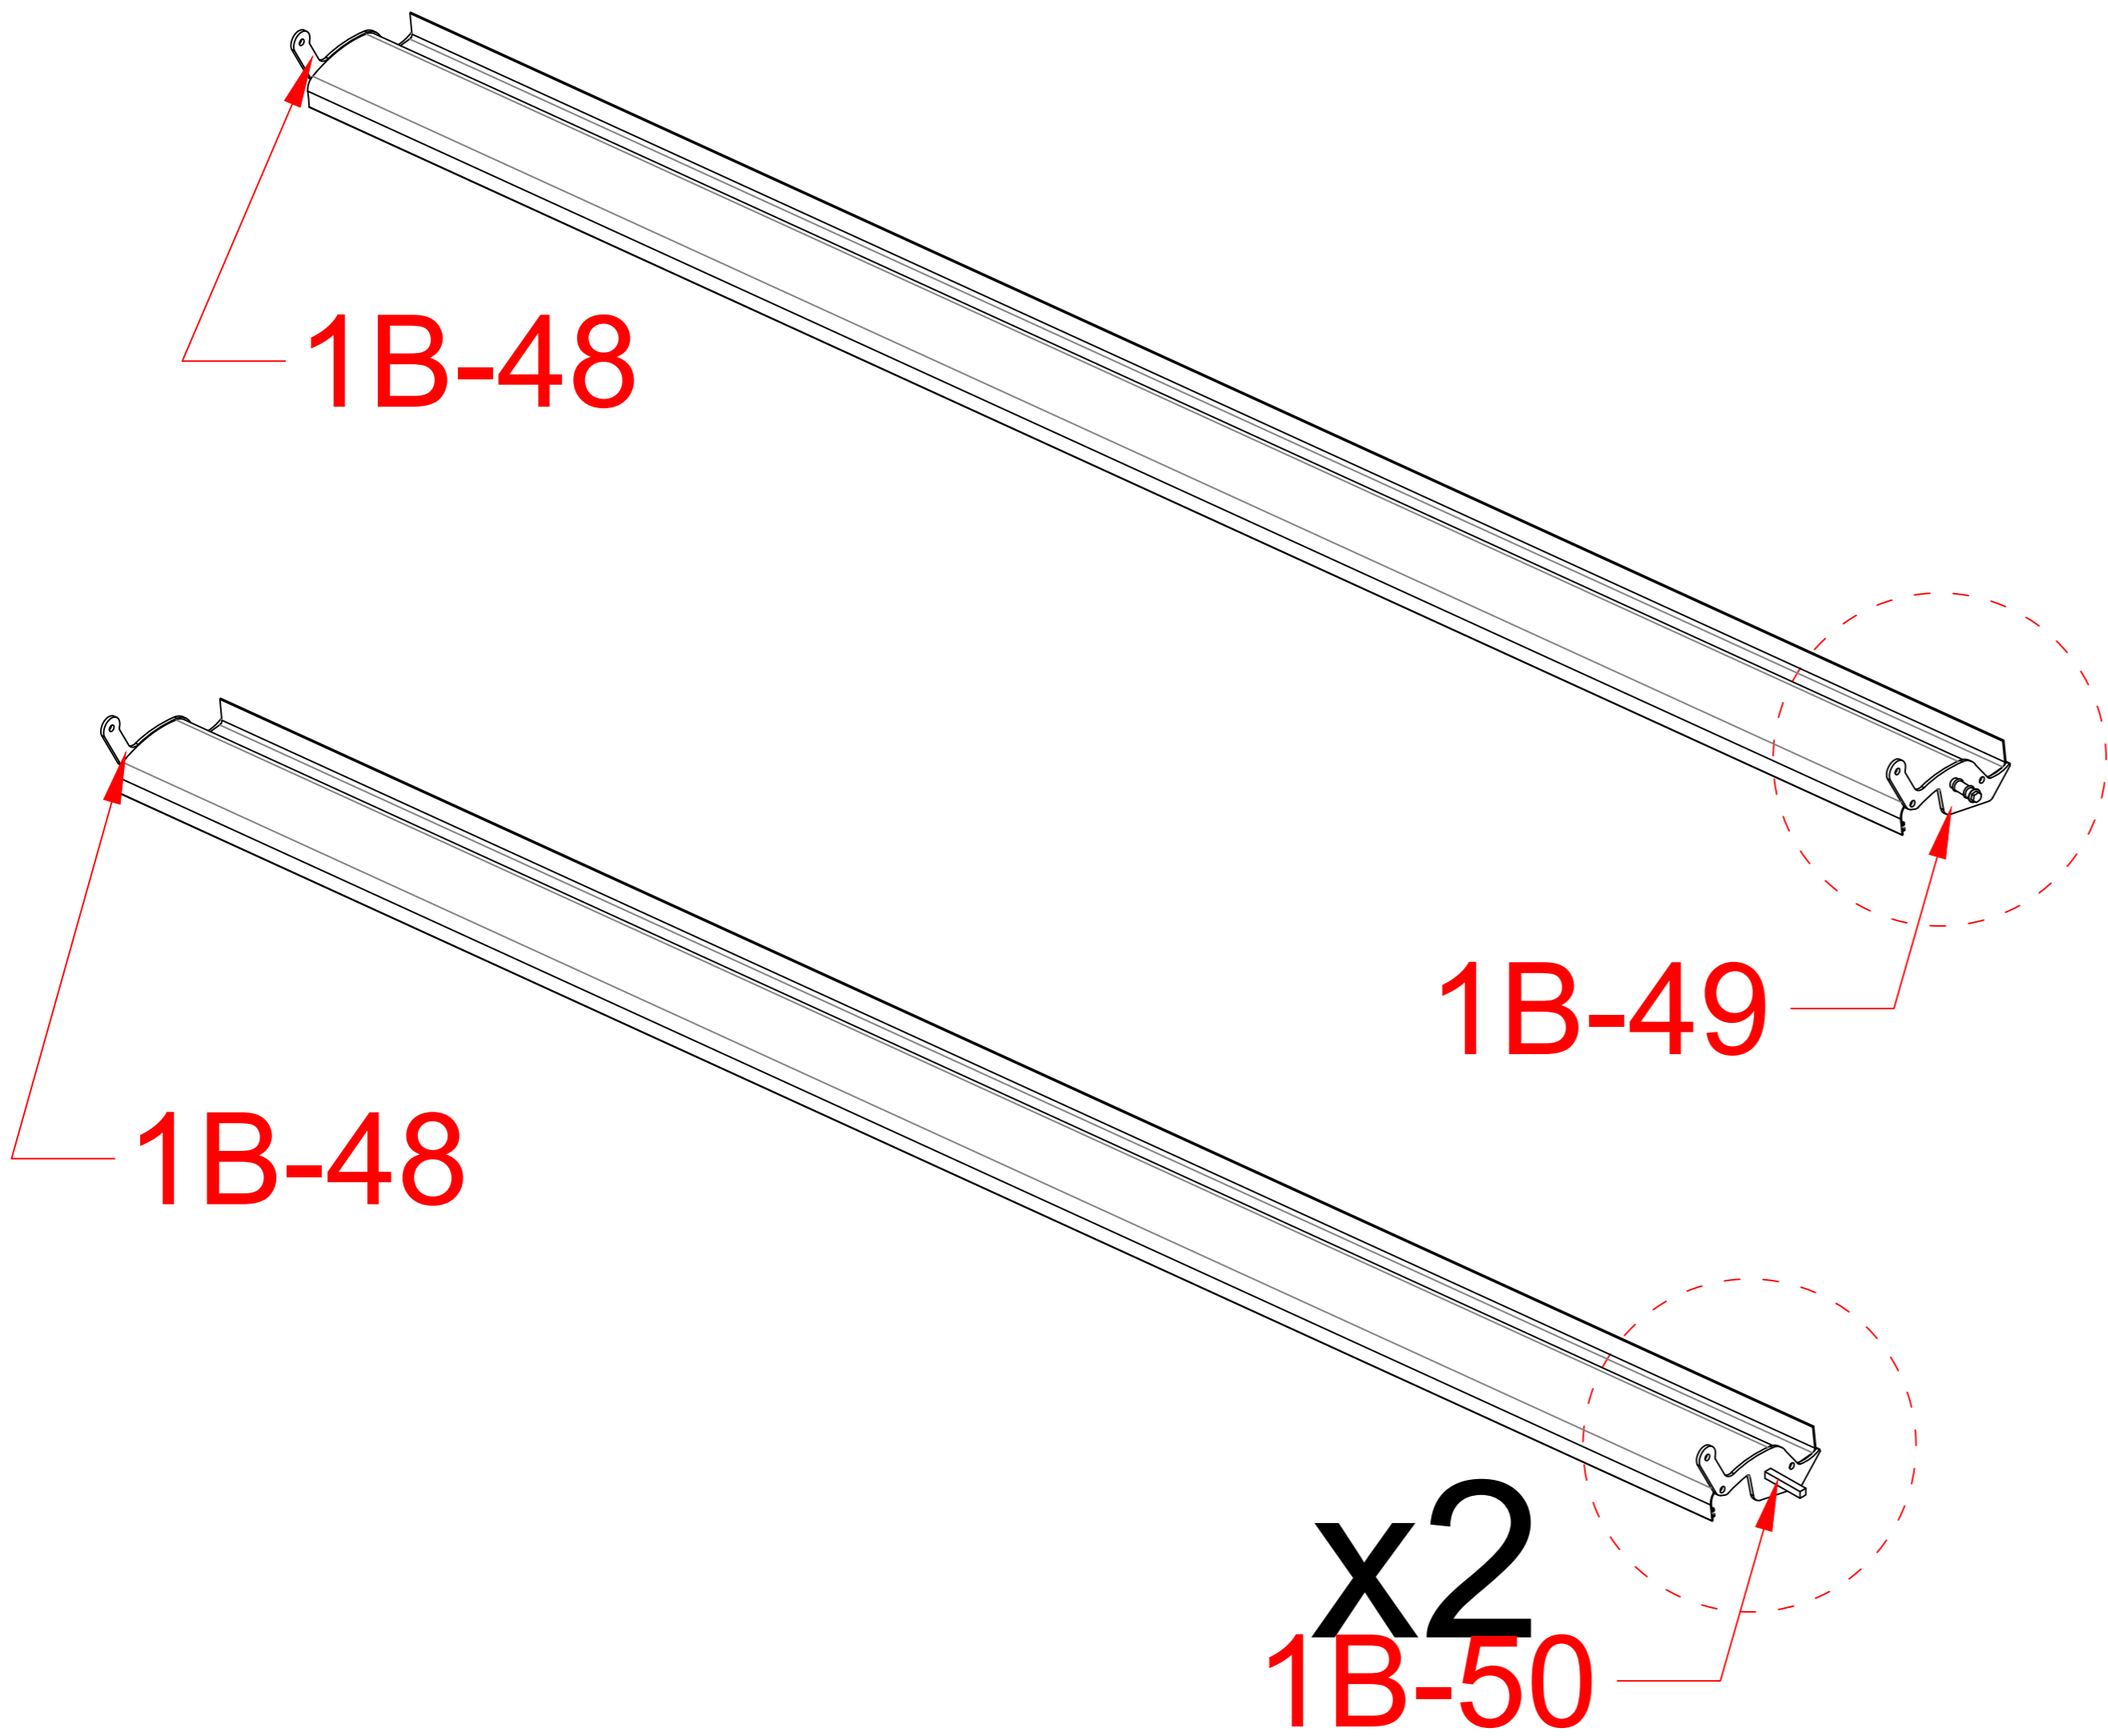

1B-05			2
1B-23			14

a

b

1B-24		1
1B-12		2

1B-64		1
1B-51	 M3.5*25	84
1B-06		42
1B-48		42

1B-64		1
1B-49		40
1B-50		2
1B-51		84

1B-08C		1
1B-08D		1

When installing louvers, first separate the two rubber gaskets and slide them to both ends of the circular shaft. Then, please ensure they are closed tightly before proceeding with the next steps of the installation.