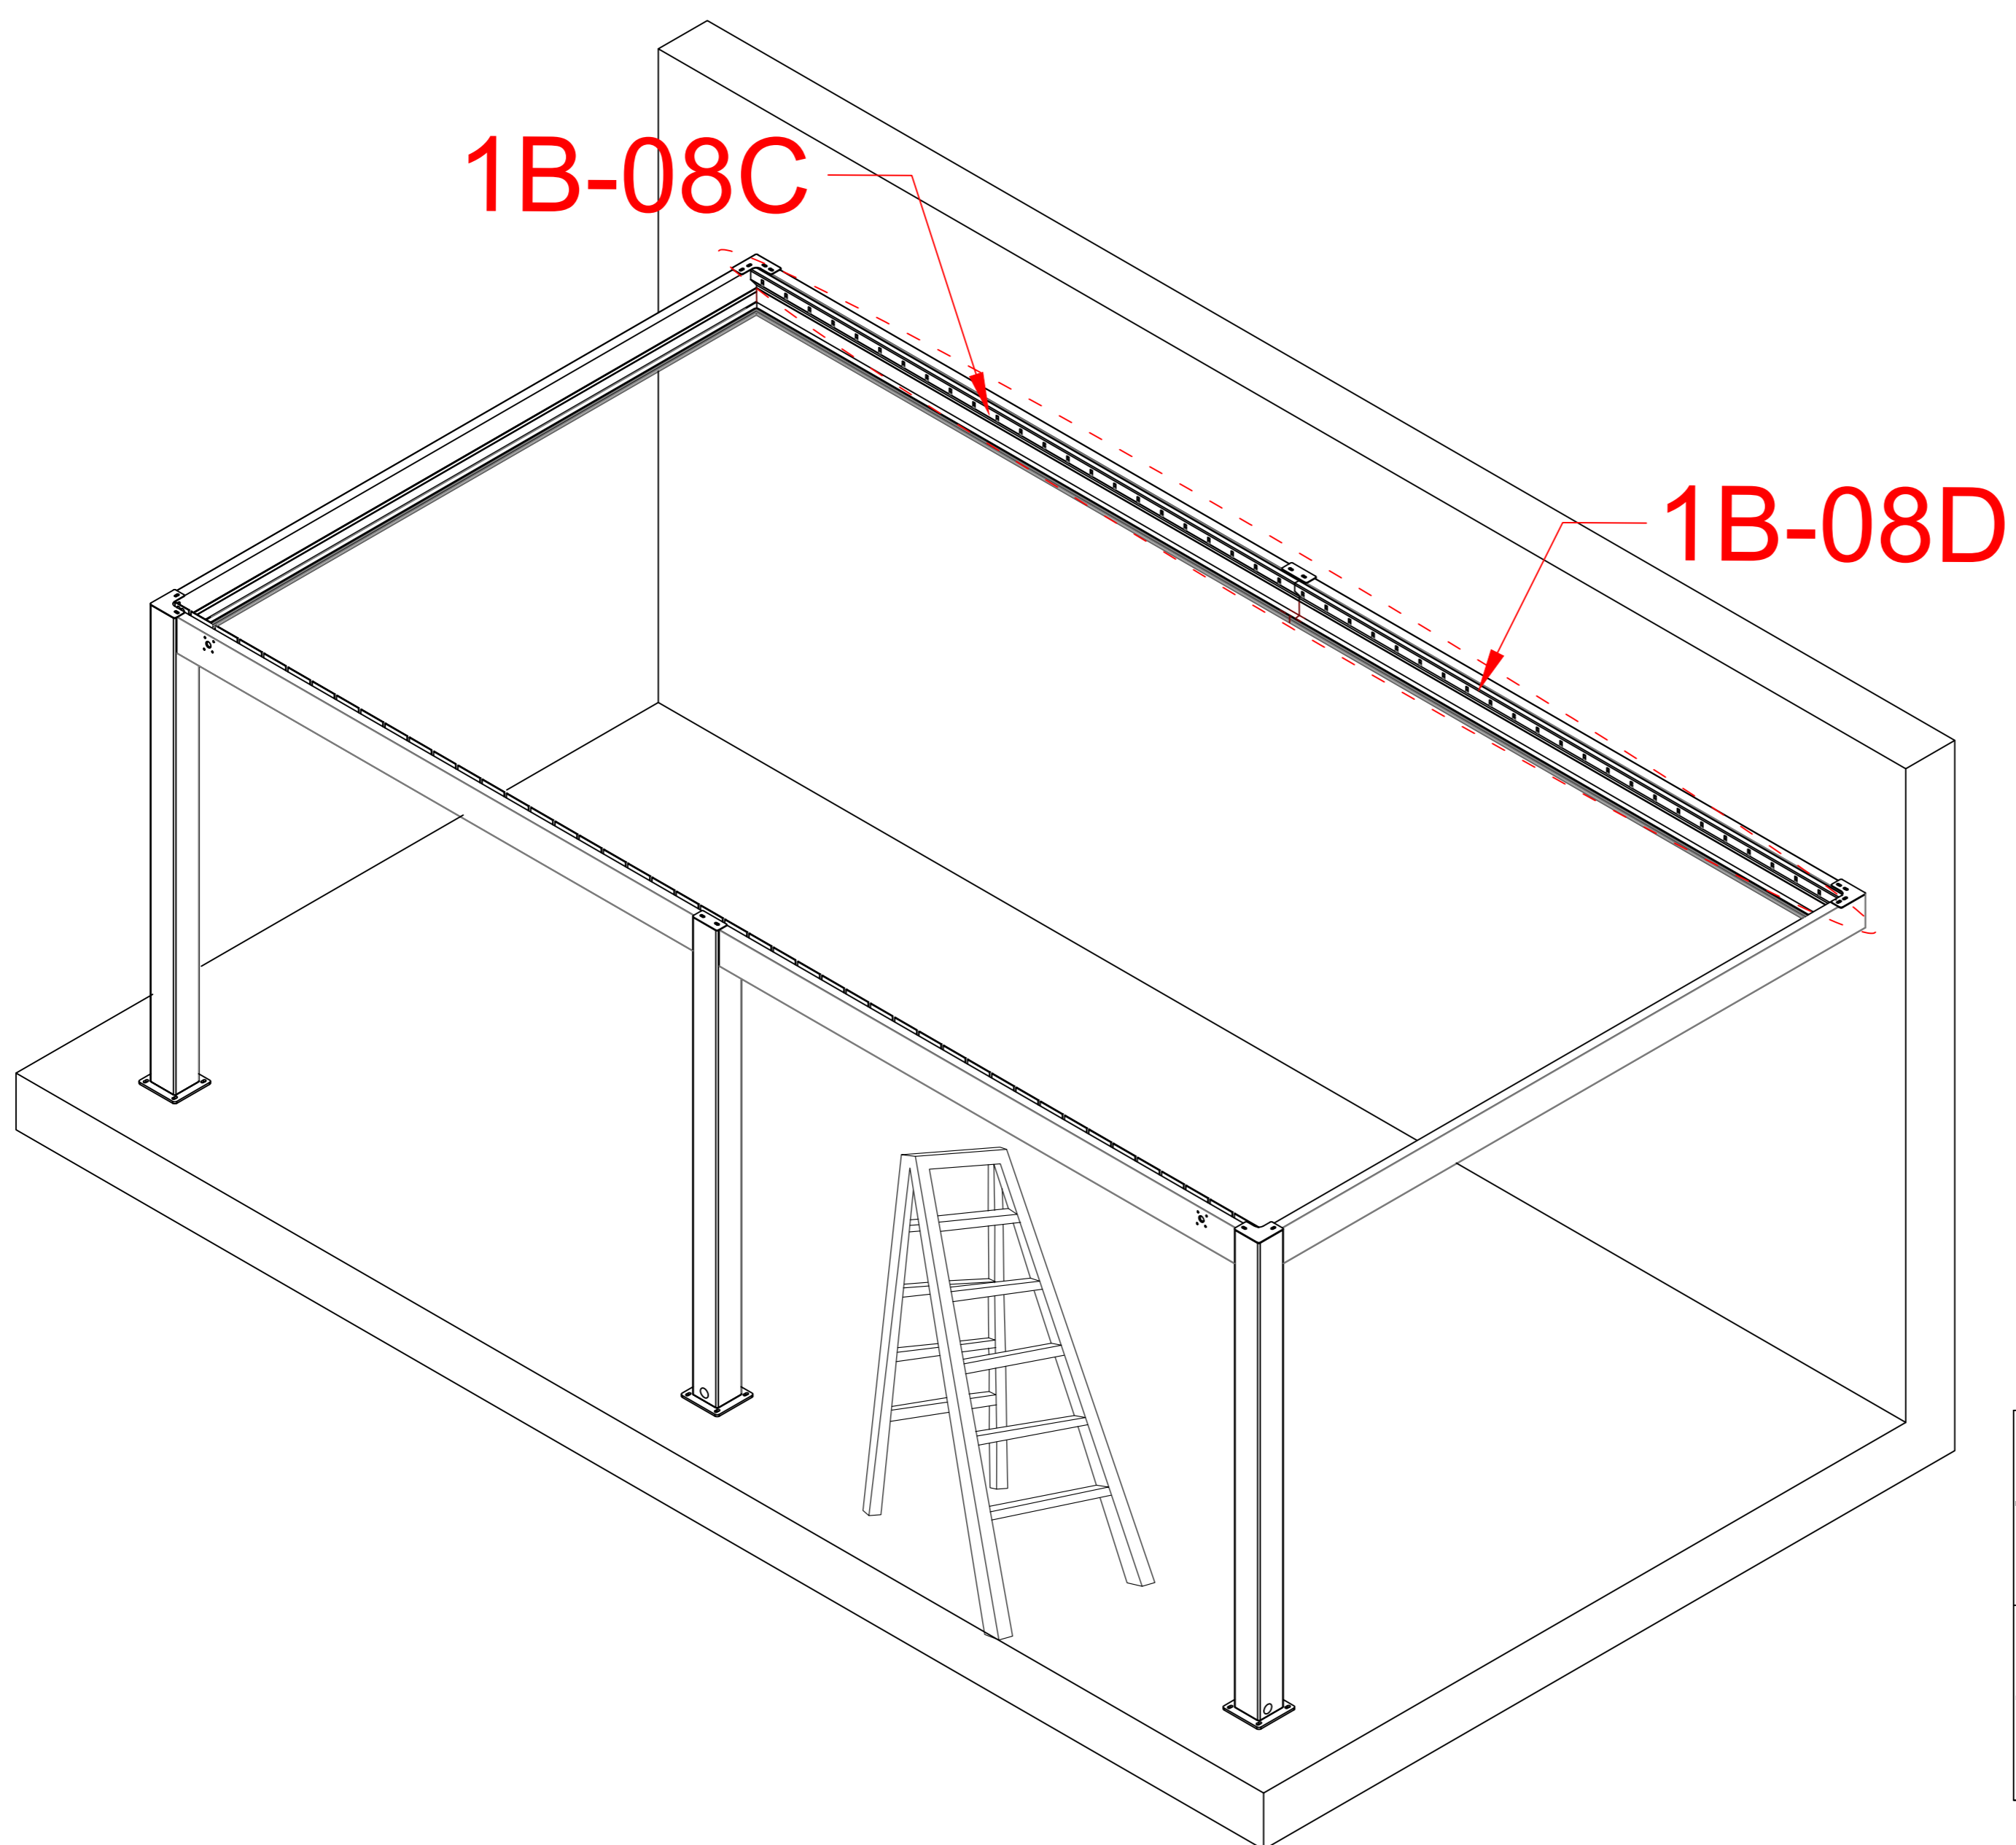

1B-05			2
1B-23			14

a

b

1B-24		1
1B-12		2

1B-64		1
1B-51	 M3.5*25	84
1B-06		42
1B-48		42

1B-64		1
1B-49		40
1B-50		2
1B-51		84

1B-08C		1
1B-08D		1

When installing louvers, first separate the two rubber gaskets and slide them to both ends of the circular shaft. Then, please ensure they are closed tightly before proceeding with the next steps of the installation.