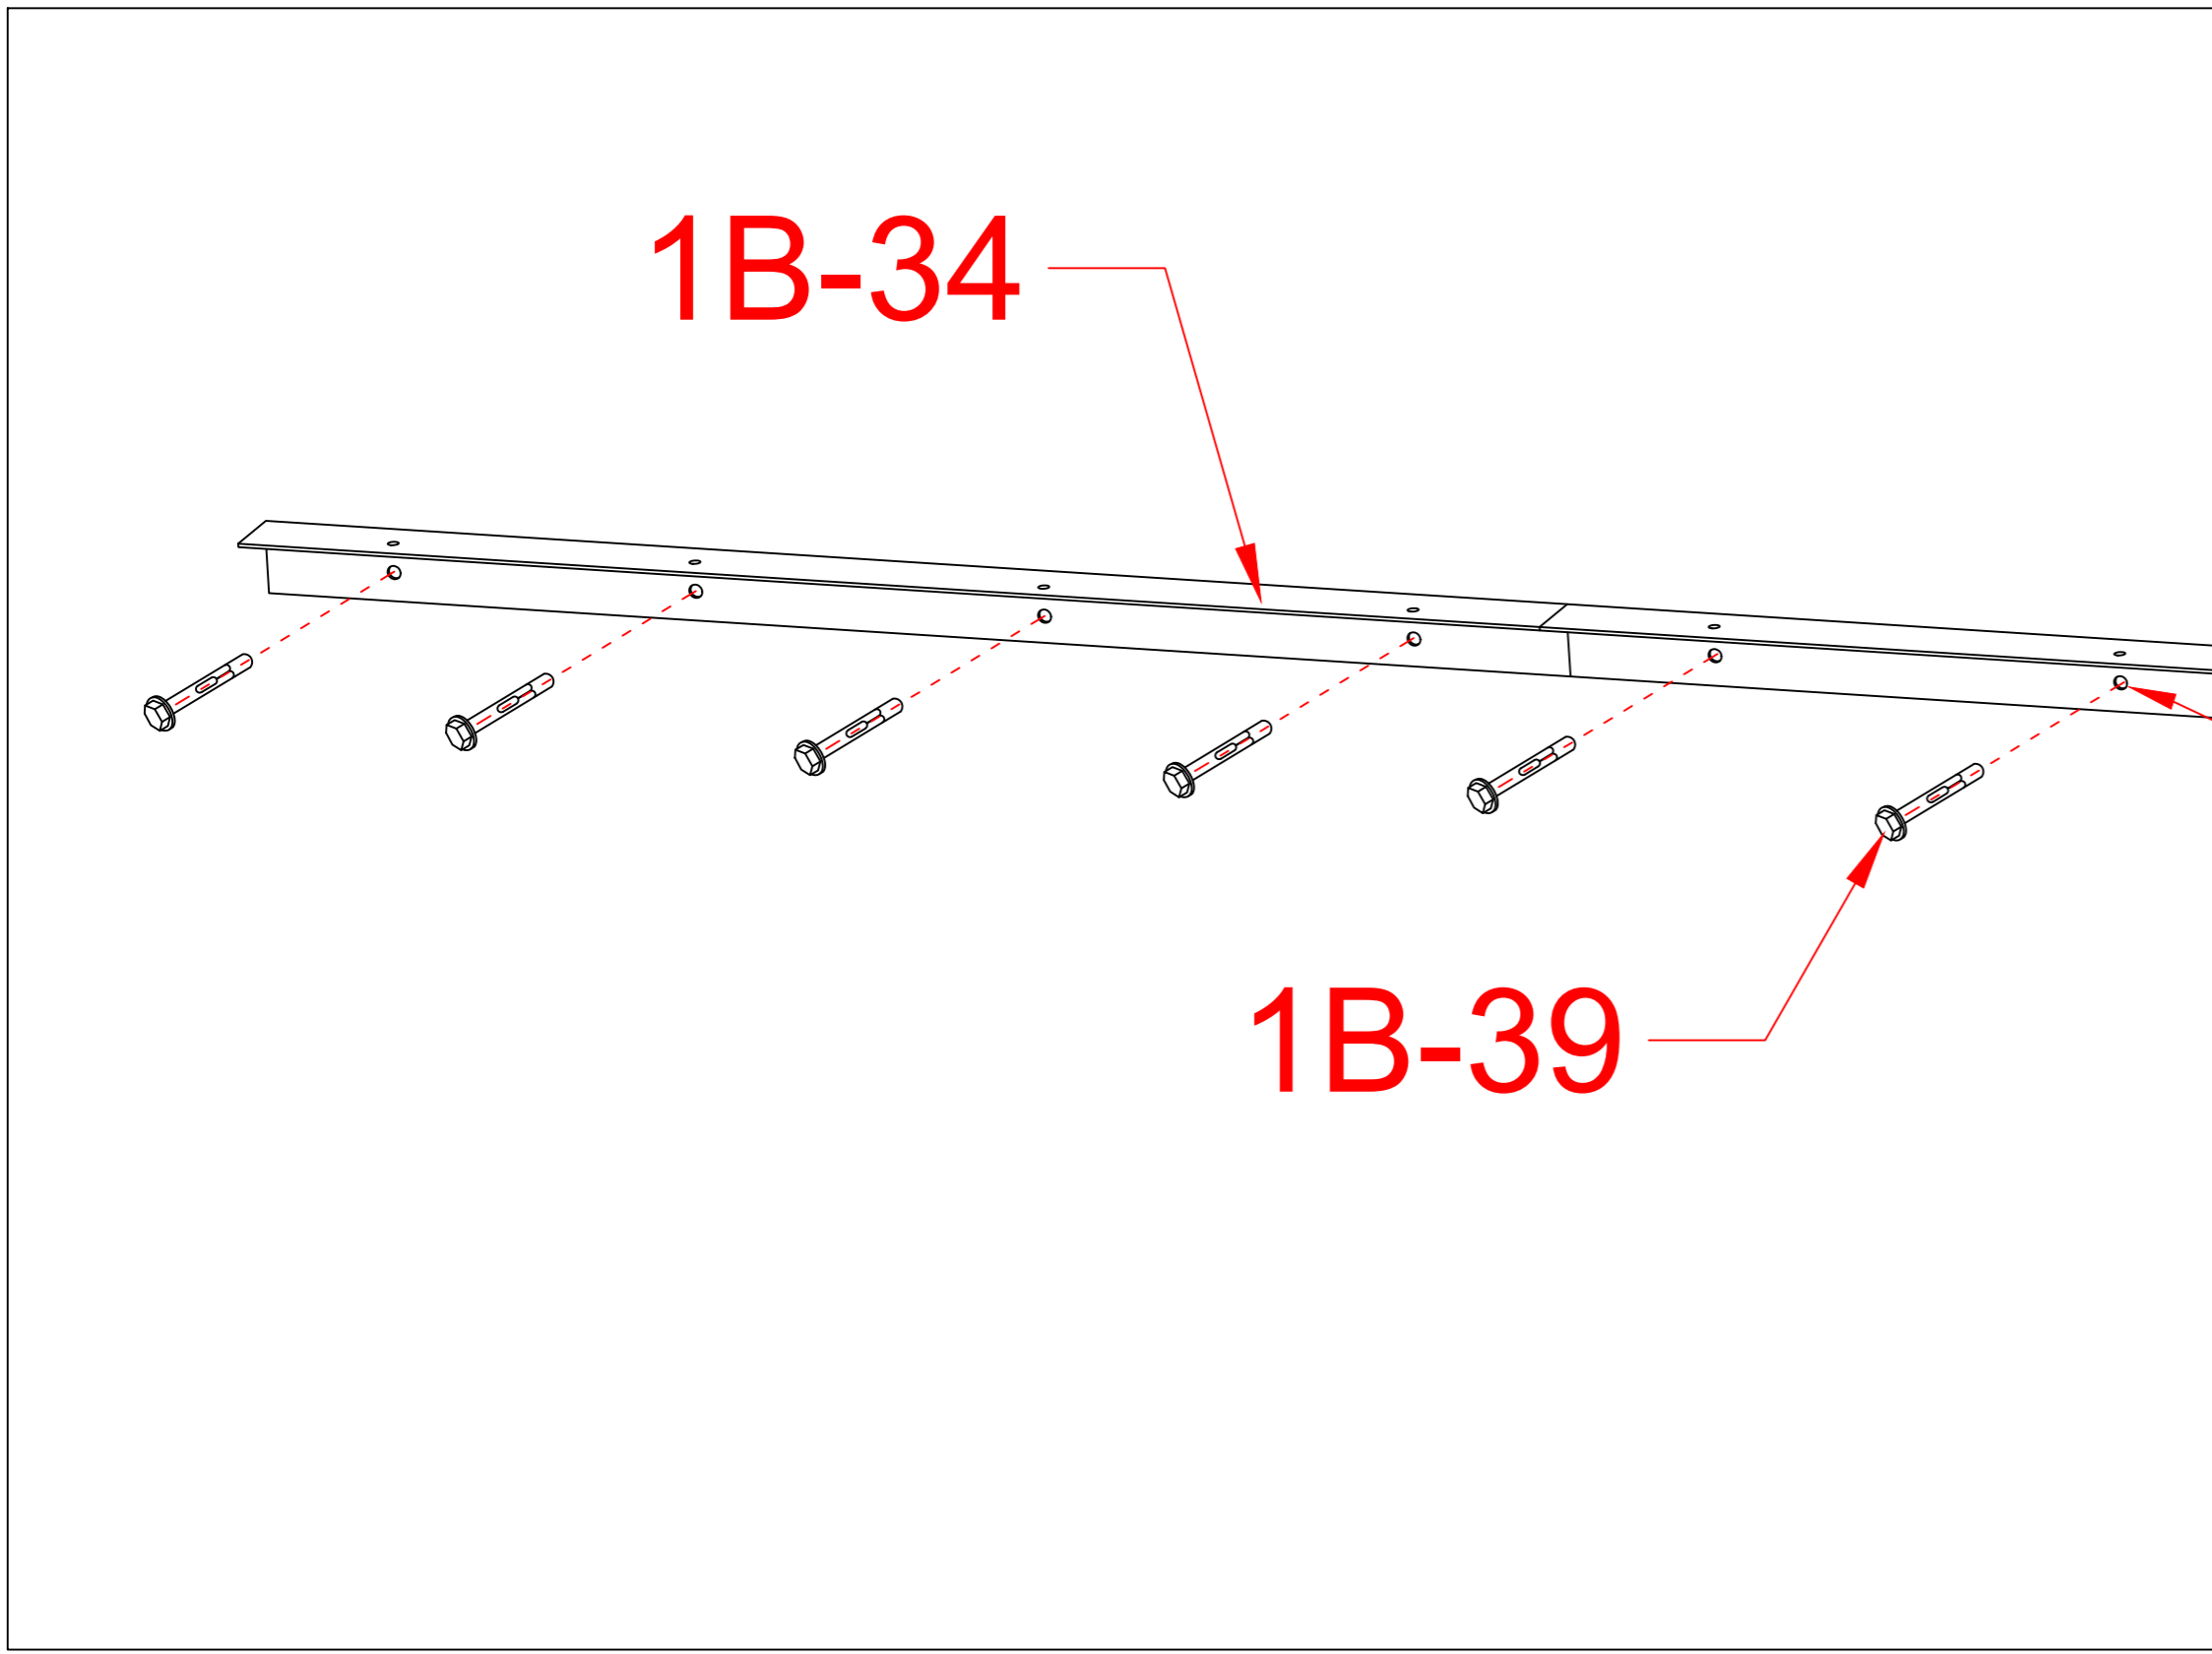

**If there are electrical components including motor, blinds or LED light, Set the wire through the post firstly, otherwise it would be very difficult to do so after pergola was assembled.**

1B-22	 M5.5*50	12
1B-01		2
1B-13		2

1B-27			1
1B-13B			1
1B-22		M5.5*50	6

1B-01		2
1B-04		2

1B-34		2
1B-39		8

1B-36		2
1B-38		4
1B-02		1

1B-38		4
1B-36		8
1B-32		1
1B-33		1
1B-02-2		1

1B-42	 M10*20	8
1B-40		2
1B-41		2
1B-04	 	2
1B-39		8

1B-03		1
1B-03-2		1
1B-32		1
1B-33		1

1B-46		4
1B-45		4
1B-32		1
1B-33		1
1B-03		1
1B-03-2		1
1B-18		1

Pls measure the diagonal size and make sure the diagonal size keeps same before screw 1B-21 mounted. If not, pls adjust it to same size.