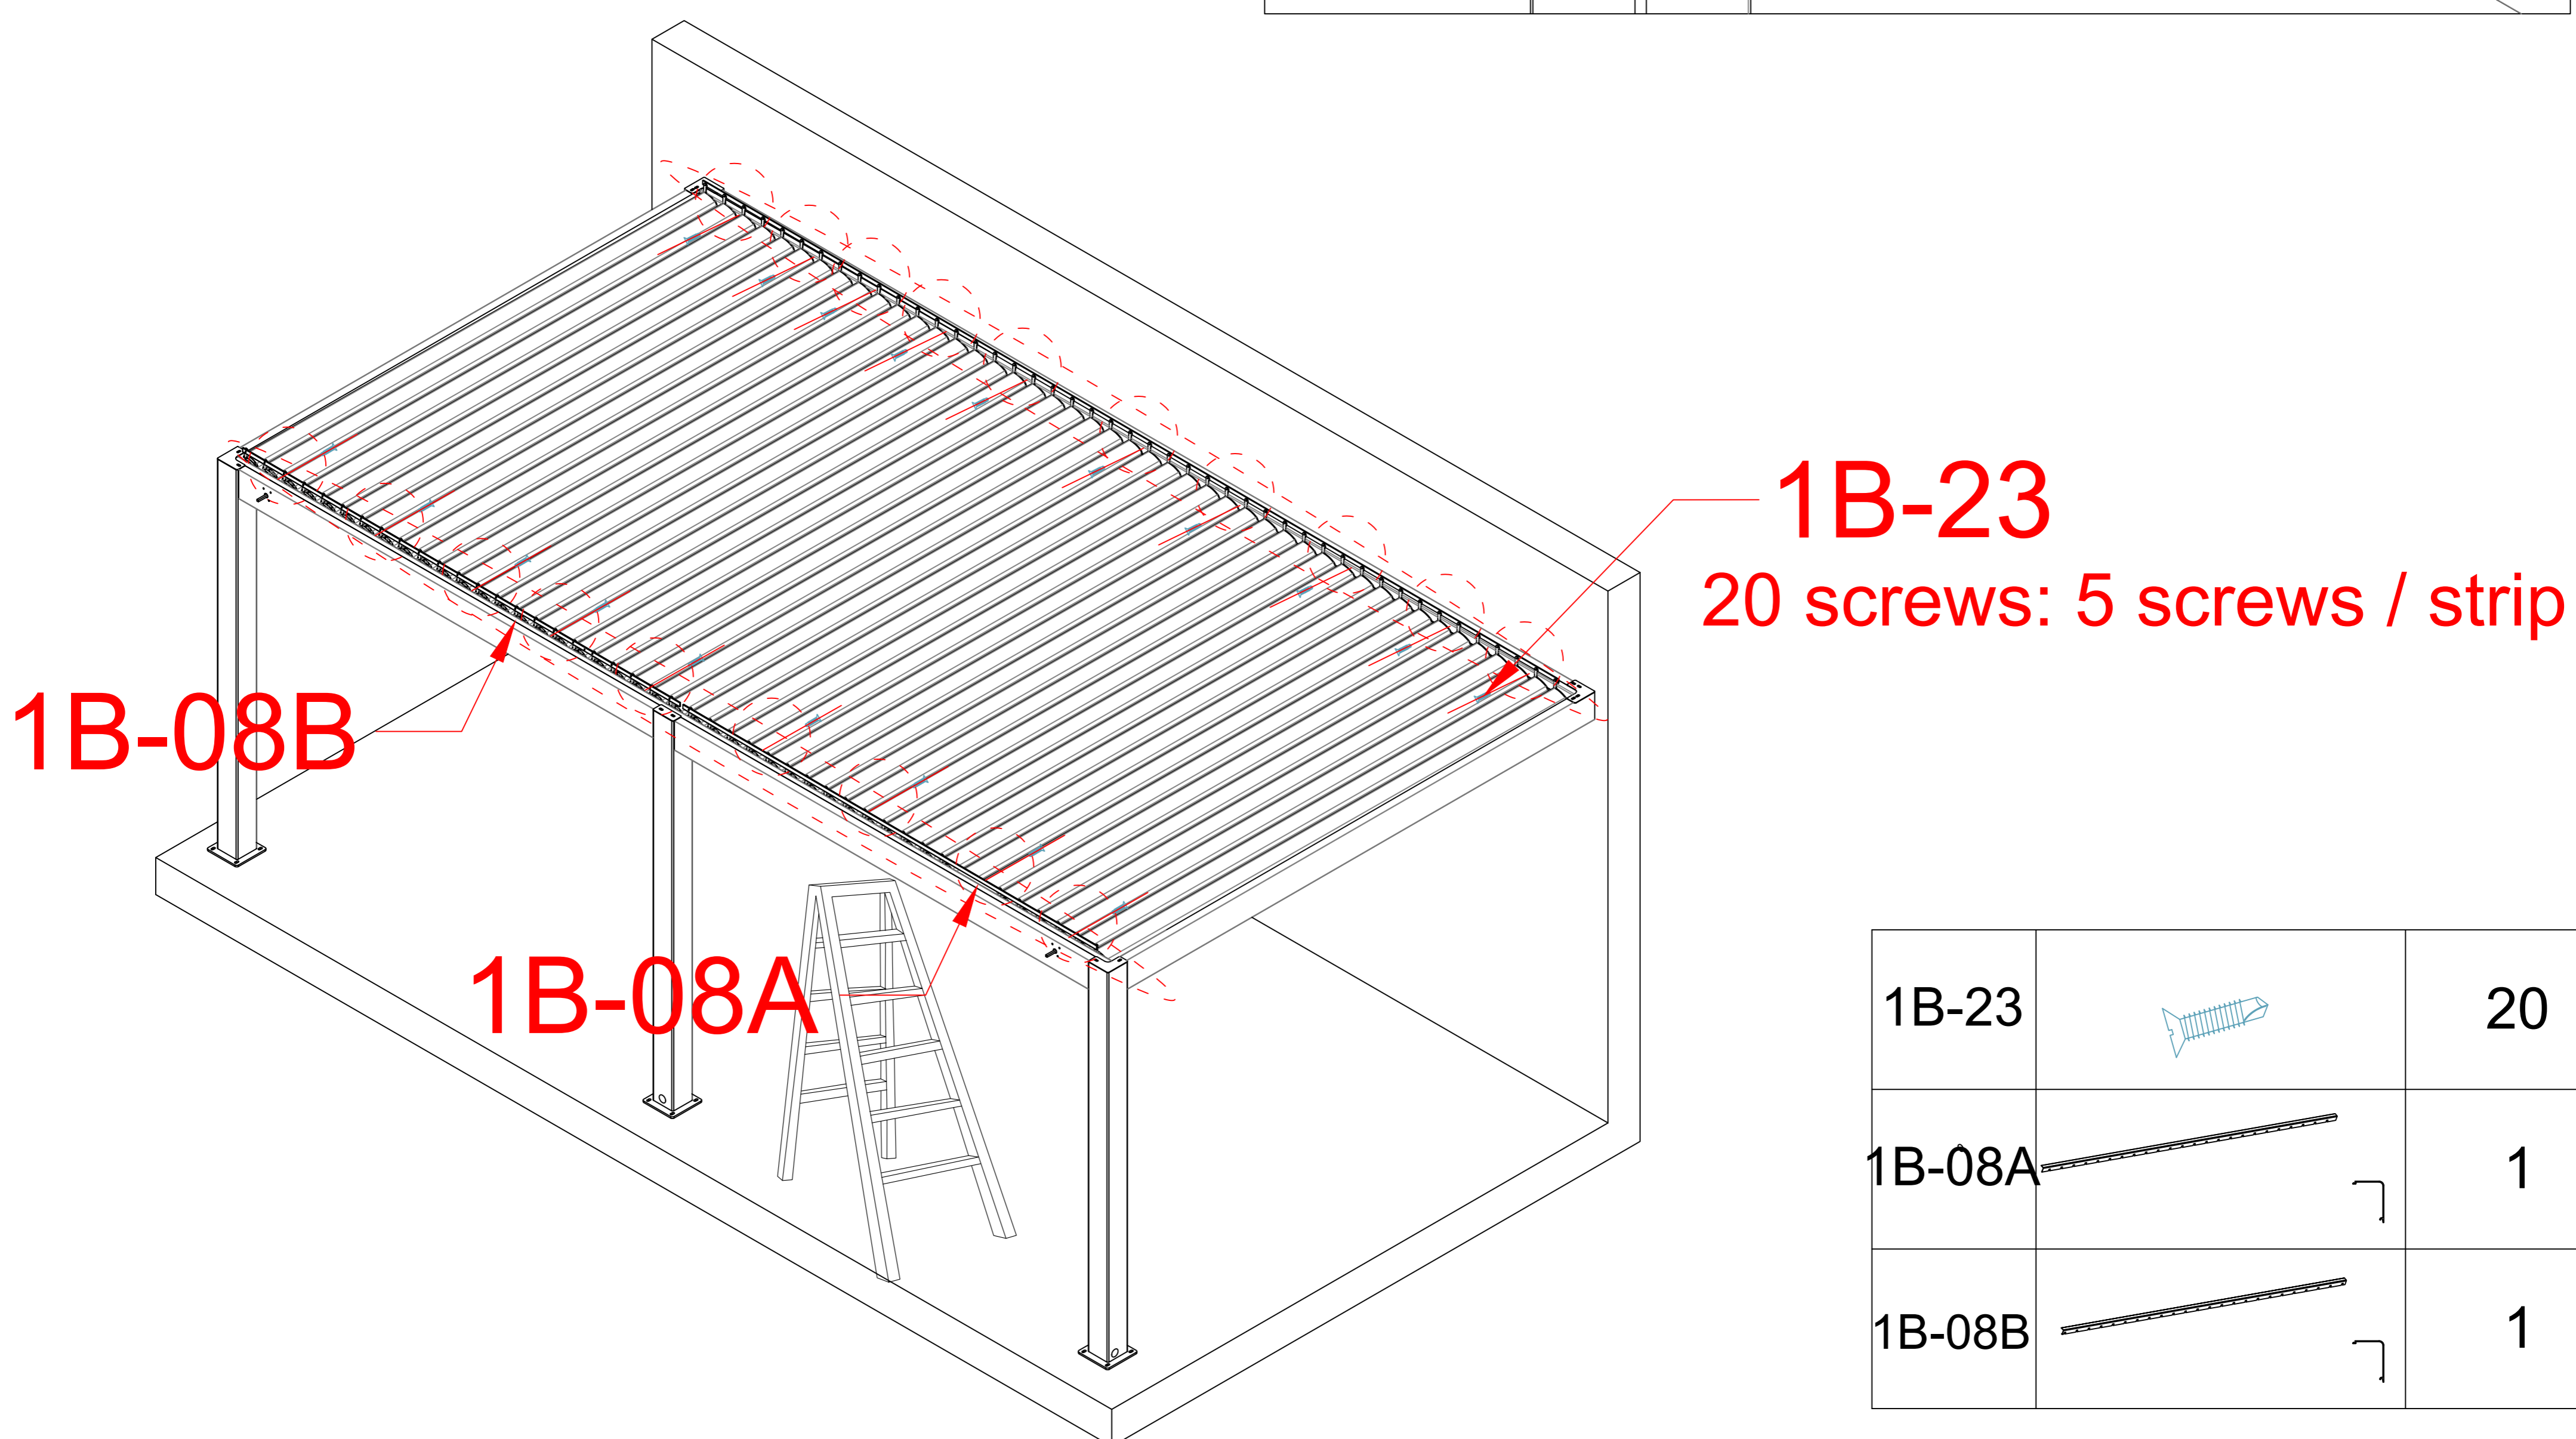

1B-05			2
1B-23			14

a

b

1B-24		1
1B-12		2

1B-64		1
1B-51	 M3.5*25	84
1B-06		42
1B-48		42

1B-64		1
1B-49		40
1B-50		2
1B-51		84

1B-08C		1
1B-08D		1

When installing louvers, first separate the two rubber gaskets and slide them to both ends of the circular shaft. Then, please ensure they are closed tightly before proceeding with the next steps of the installation.

1B-09		4
1B-20		84
1B-06		42

1B-14	 + 	2
1B-16		2

1B-16		2
1B-24		1

**Warning :**  
 In Snow / Wind season or in case of  
 snow / wind forecast open up your  
 shutters in vertical position to avoid  
 any damaging on your pergola.