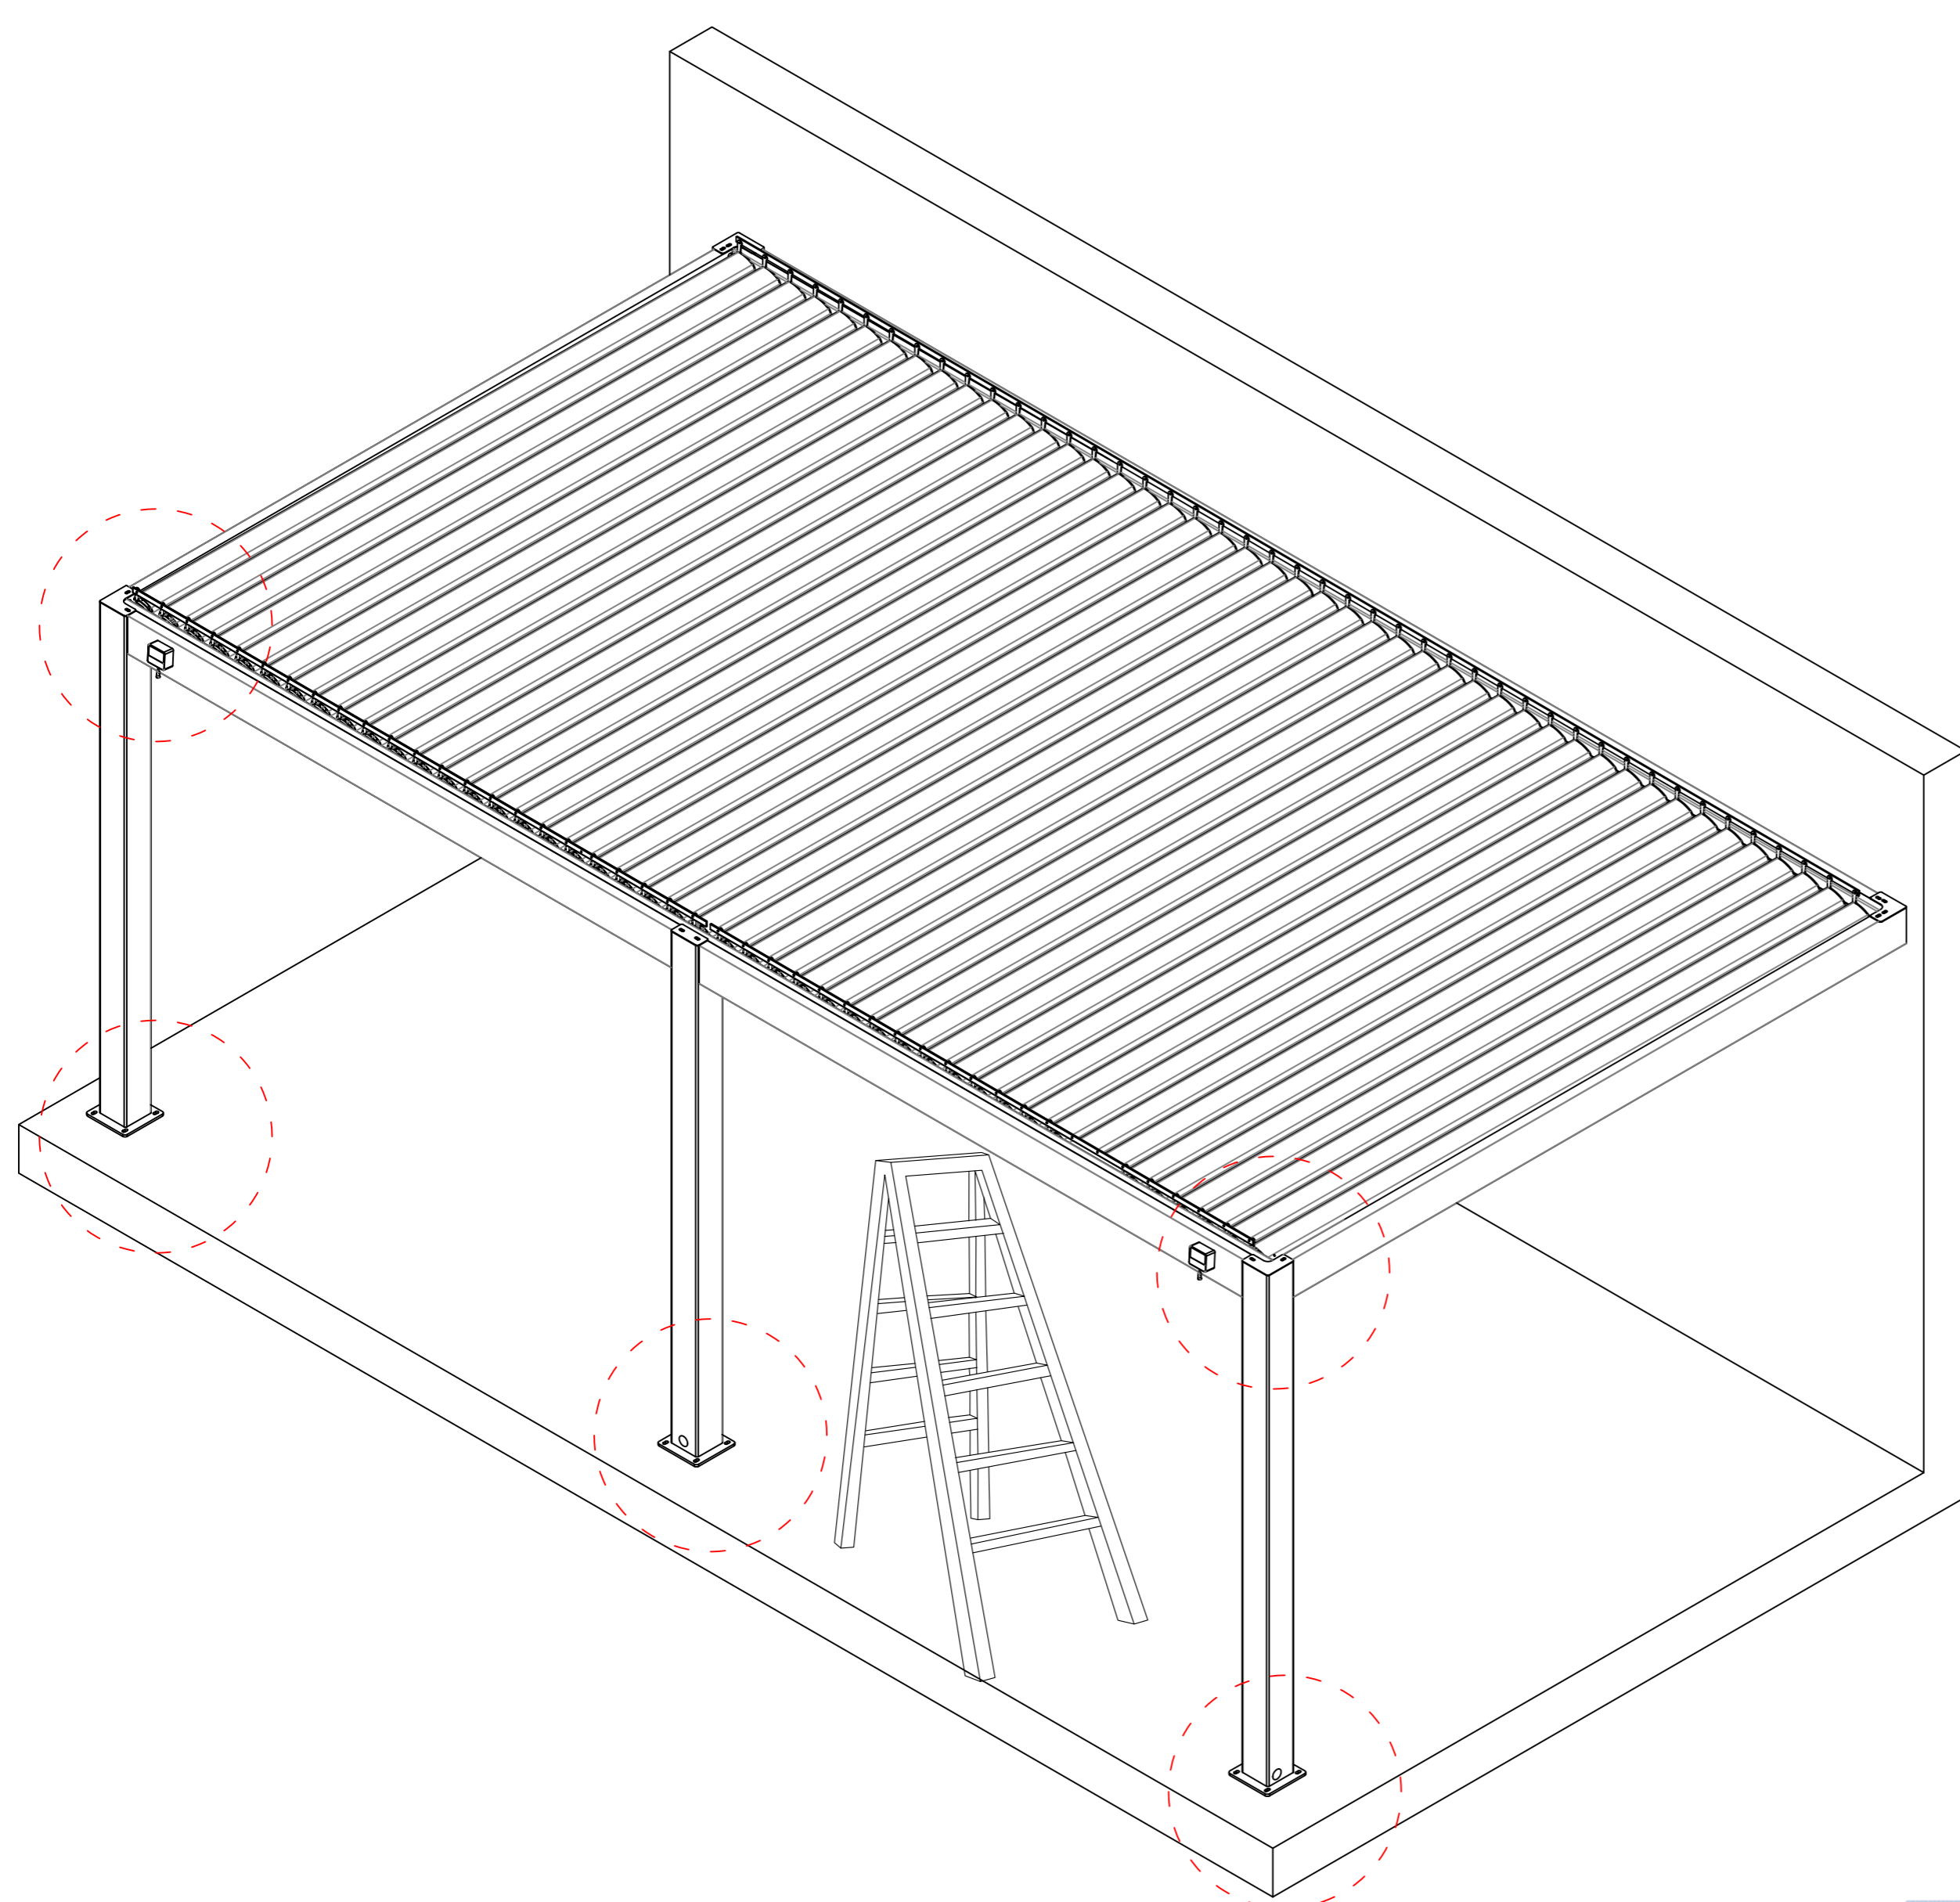

1B-05			2
1B-23			14

a

b

1B-24		1
1B-12		2

1B-64		1
1B-51	 M3.5*25	84
1B-06		42
1B-48		42

1B-64		1
1B-49		40
1B-50		2
1B-51		84

1B-08C		1
1B-08D		1

When installing louvers, first separate the two rubber gaskets and slide them to both ends of the circular shaft. Then, please ensure they are closed tightly before proceeding with the next steps of the installation.

1B-09		4
1B-20		84
1B-06		42

1B-14	 + 	2
1B-16		2

1B-16		2
1B-24		1

**Warning :**  
 In Snow / Wind season or in case of  
 snow / wind forecast open up your  
 shutters in vertical position to avoid  
 any damaging on your pergola.