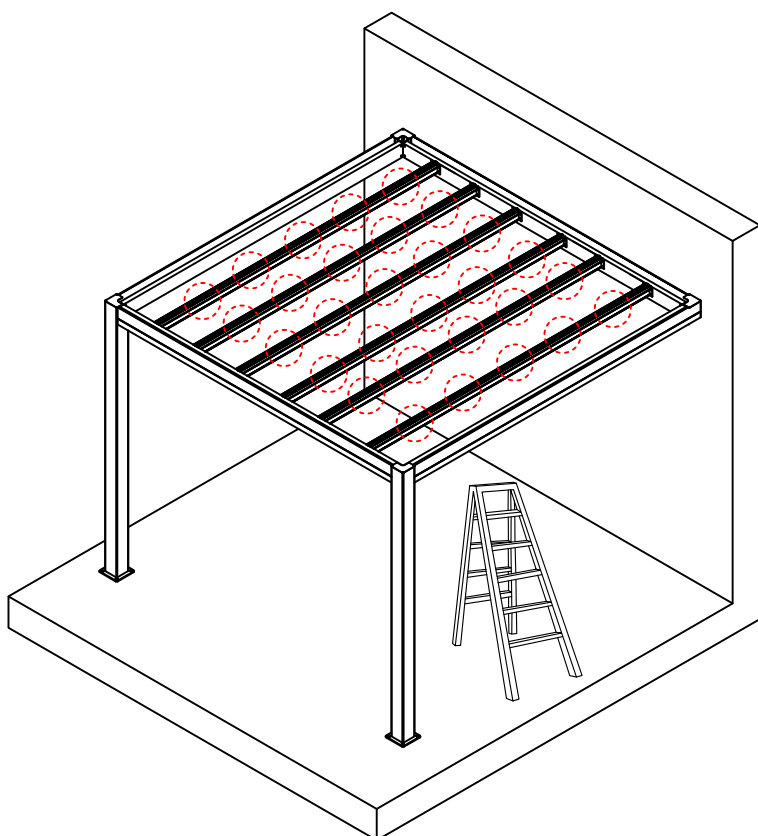

MN-07		6
MN-12		48

Pls measure the diagonal size and make sure the diagonal size keeps same before screw 1B-21 mounted. If not, pls adjust it to same size.

MN-17		8
-------	---	---

MN-22		6
MN-18		36m

MN-22		6
MN-29		30