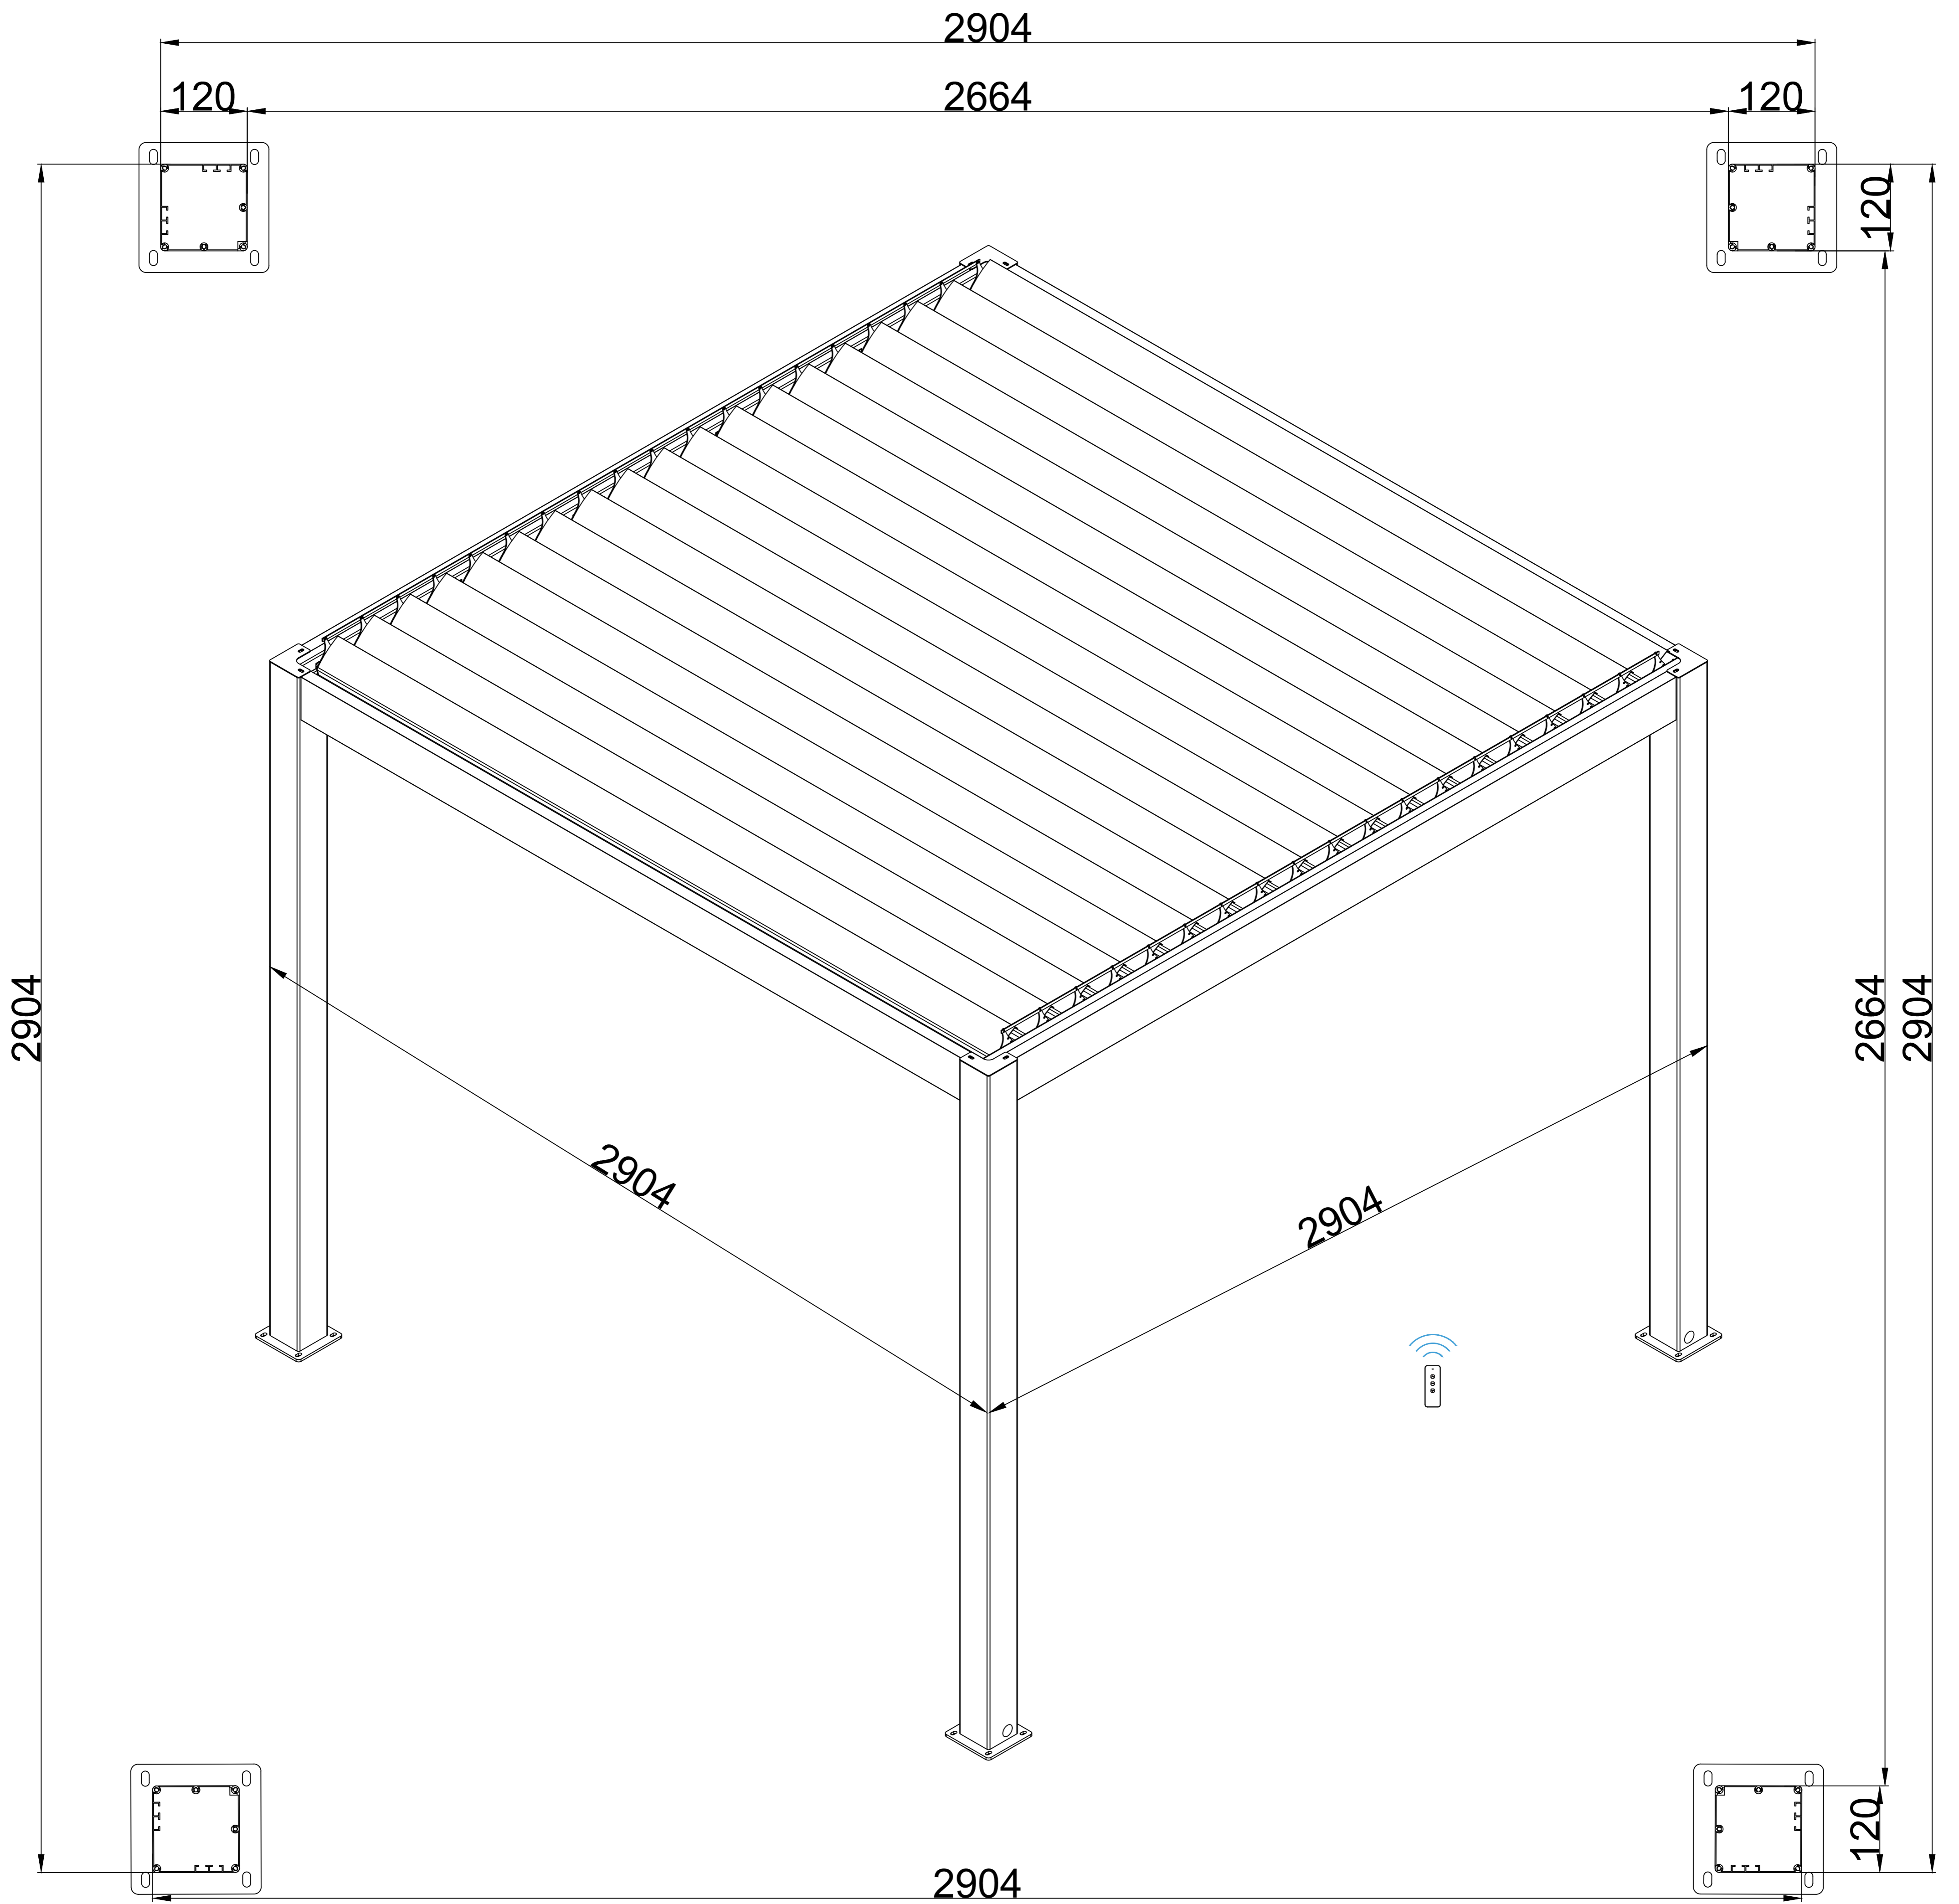

3×3m

3*3-4

MOTORIZED 3×4m

	Item	Qty	Item	Qty	Item	Qty
Carton 1/6	3B-01	4	3B-11	4	3B-12	4
	3B-13	4	3B-14	1	3B-15	1
	3B-18	1	3B-19	11	3B-20	54
	3B-21	16	3B-22	24	3B-23	28
	3B-24	1	3B-30	1	3B-31	1
	3B-48	27	3B-49	26	3B-50	1
	3B-51	216				
Carton 2/6	3B-02	1	3B-03	1	3B-04	2
	3B-05	4	3B-08	2	3B-09	2
	3B-29	2				
Carton 3/6	3B-06	8				
Carton 4/6	3B-06	8				
Carton 5/6	3B-06	8				
Carton 6/6	3B-06	3