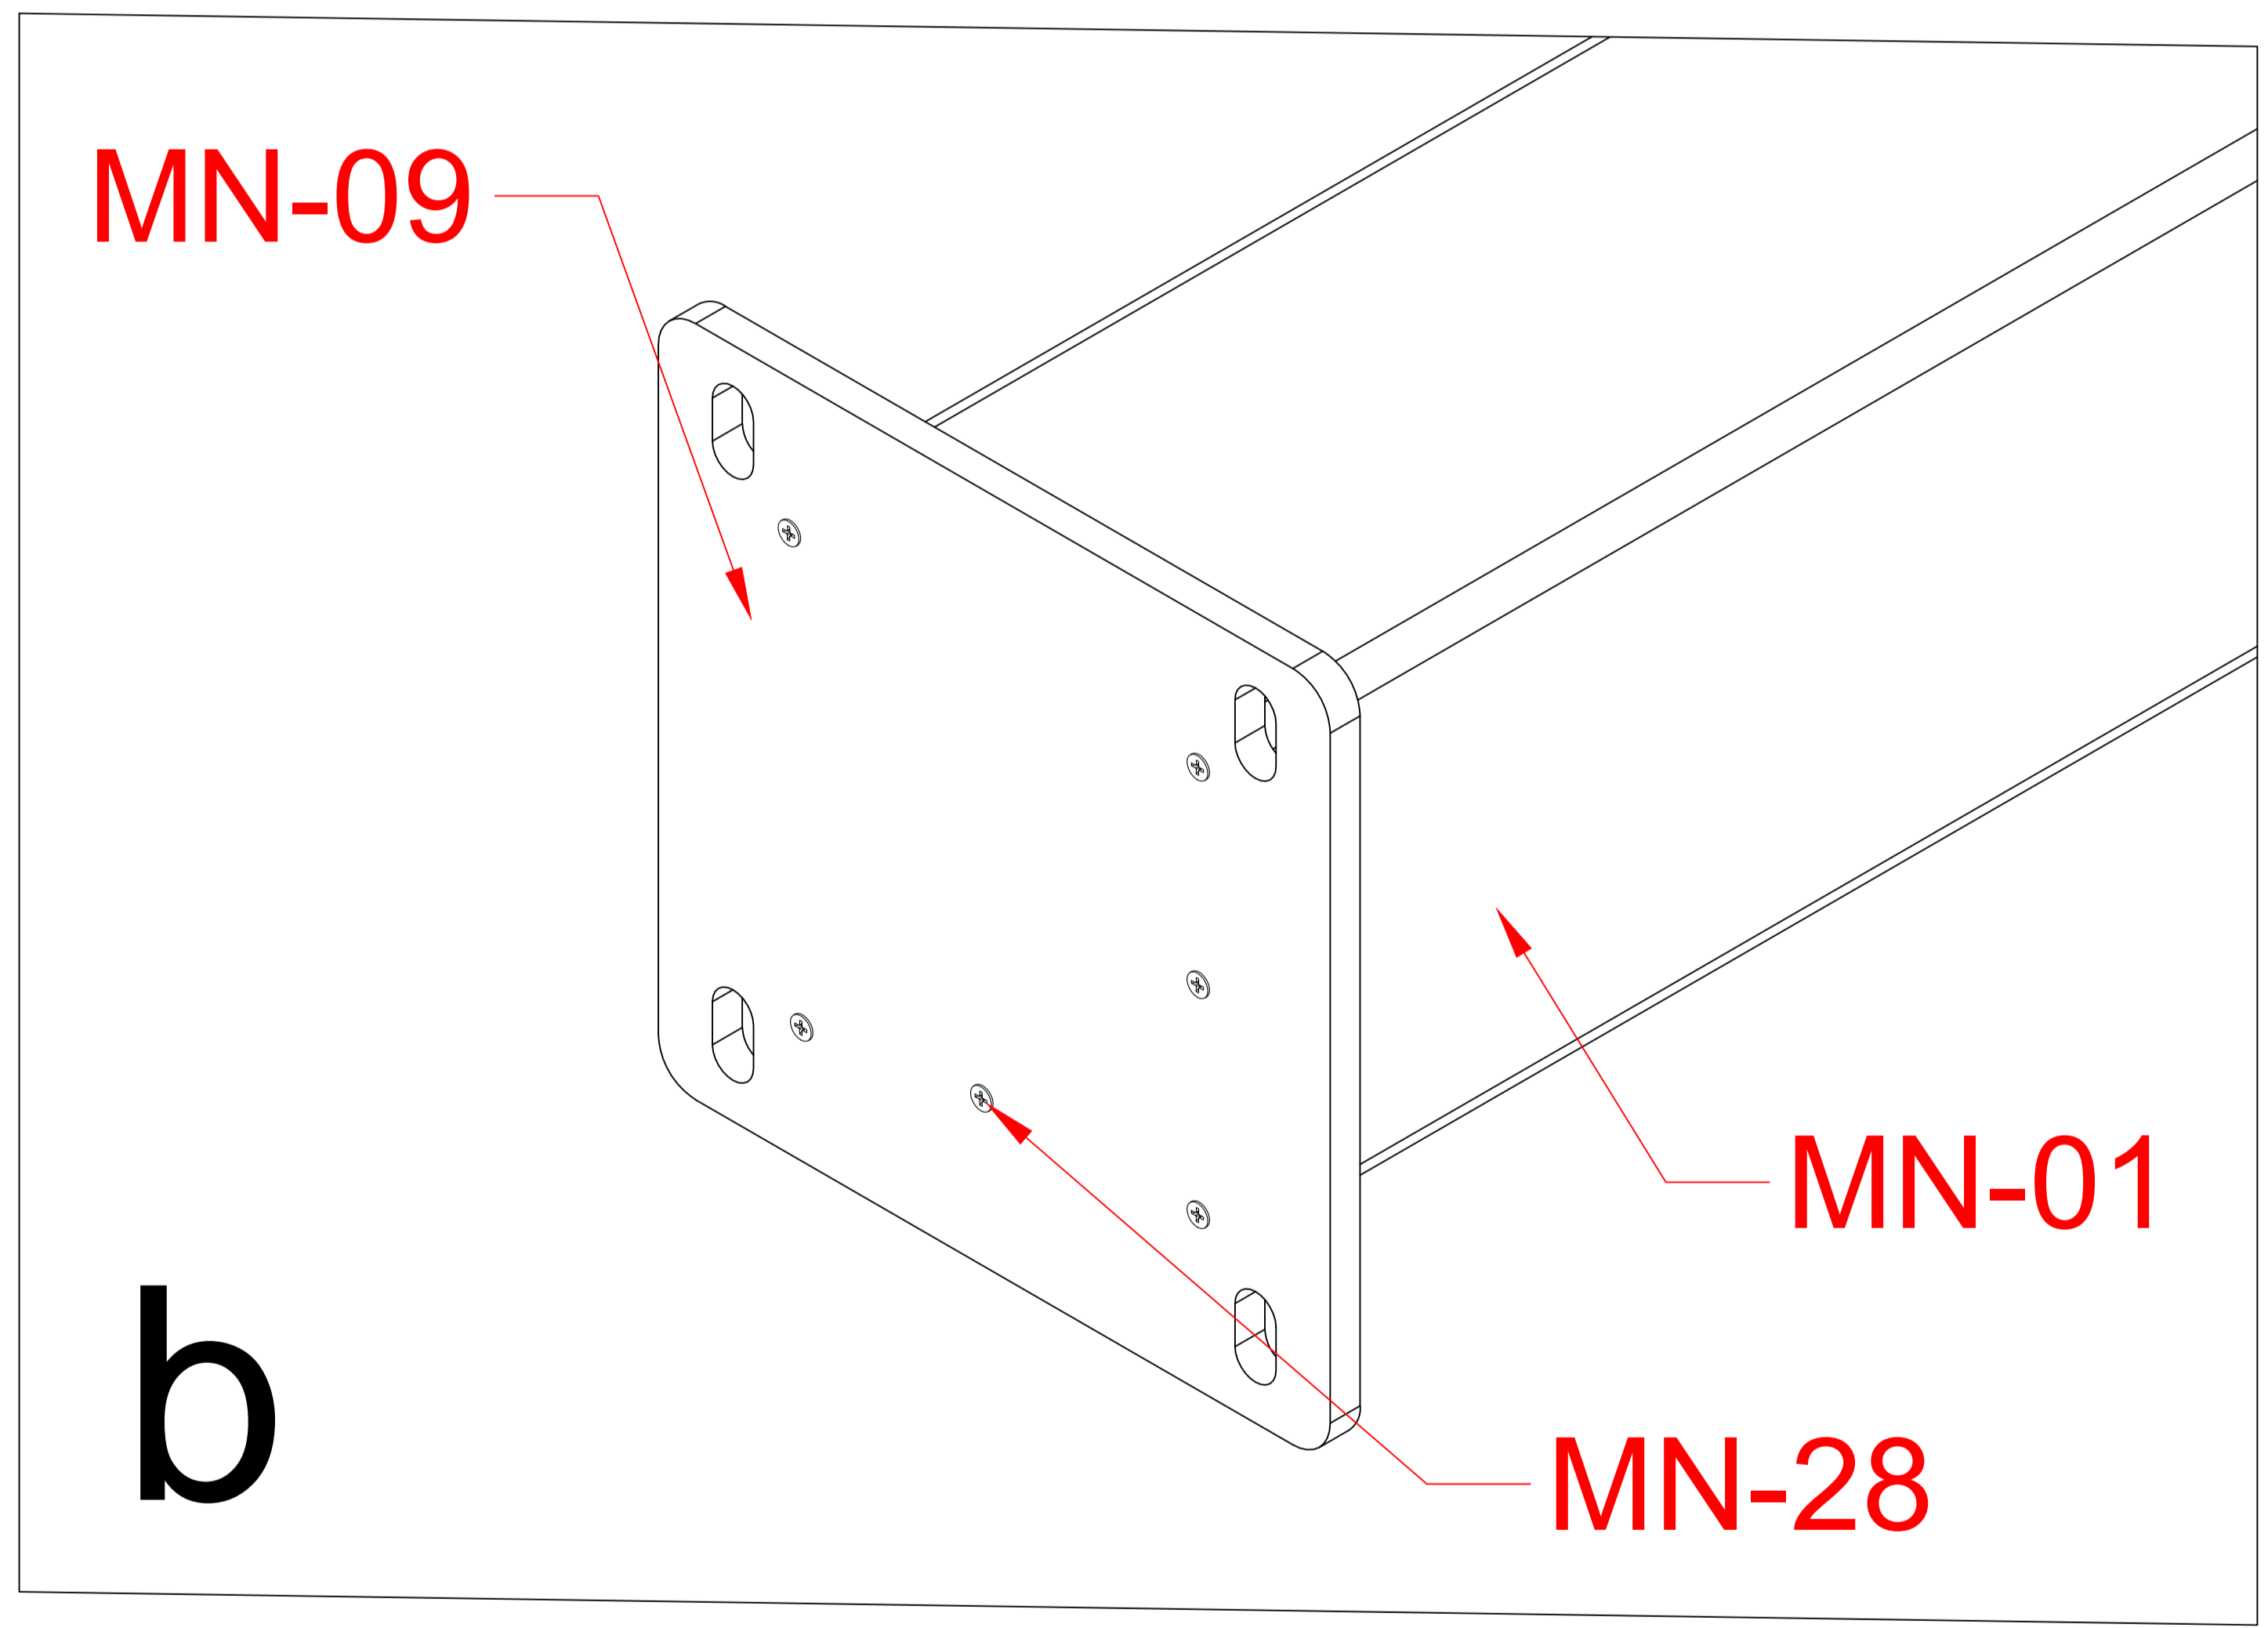

MN-01		4
MN-09		4
MN-28		24