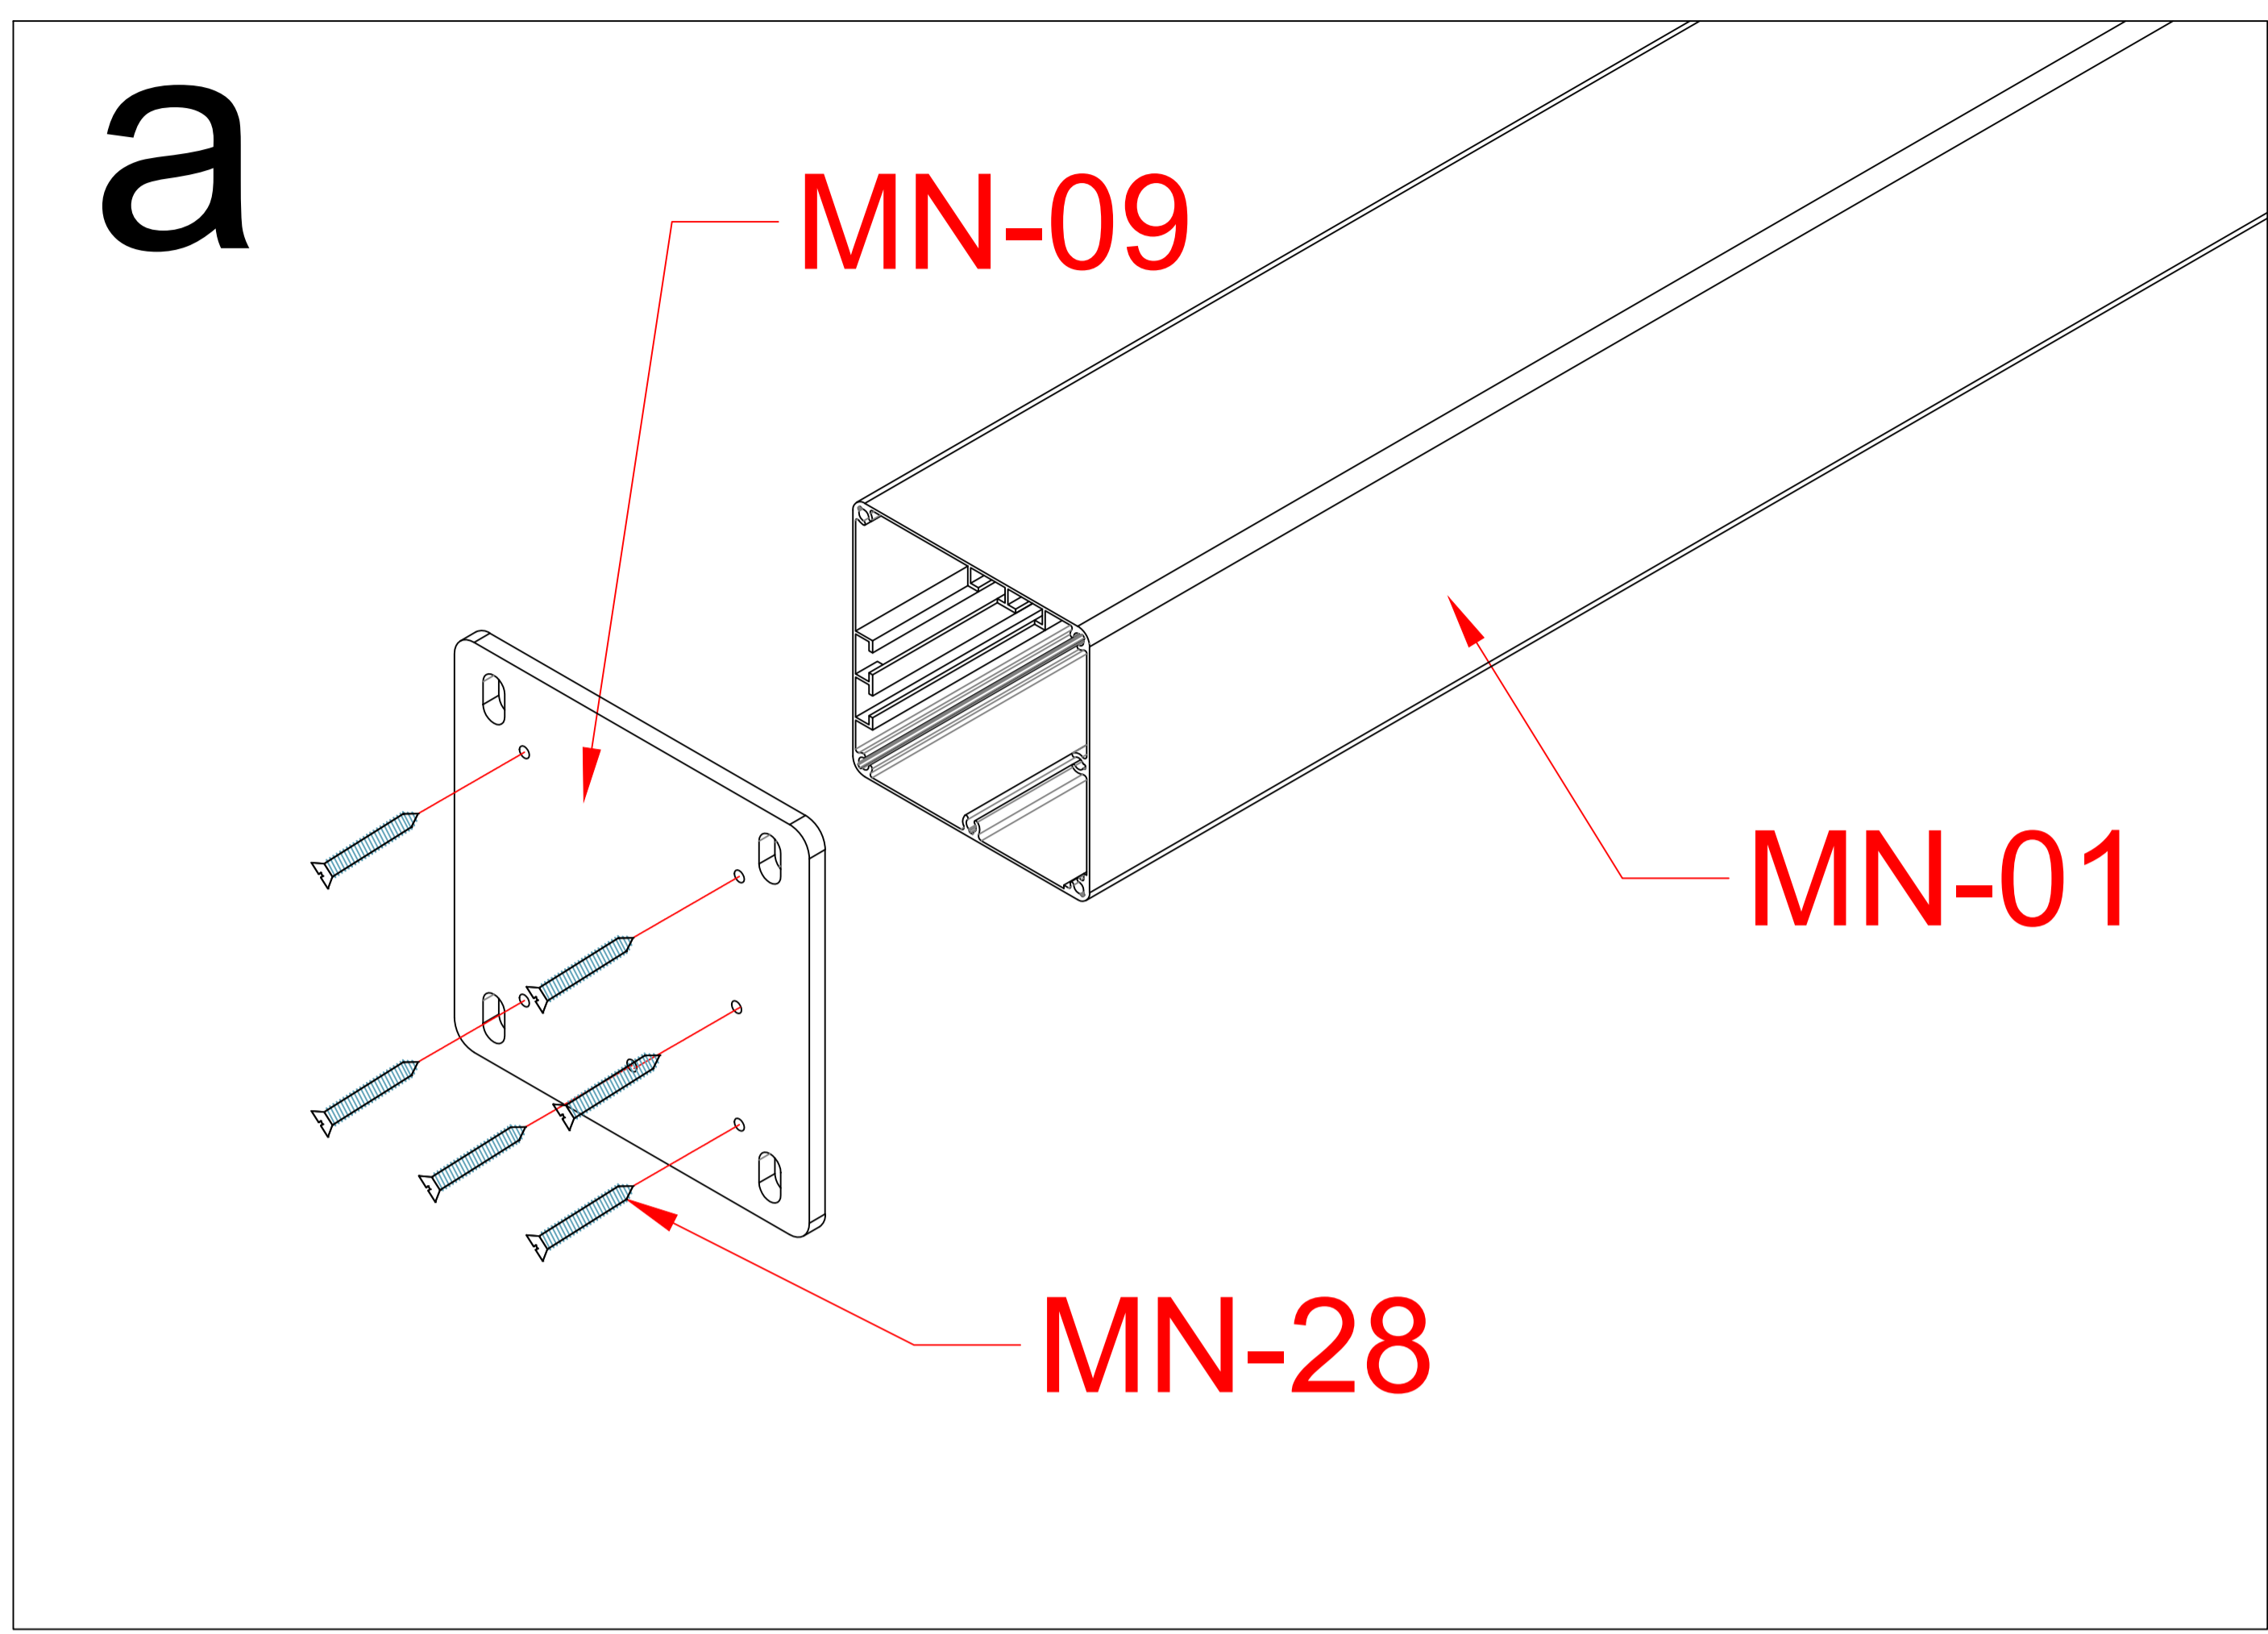

MN-01		4
MN-09		4
MN-28		24