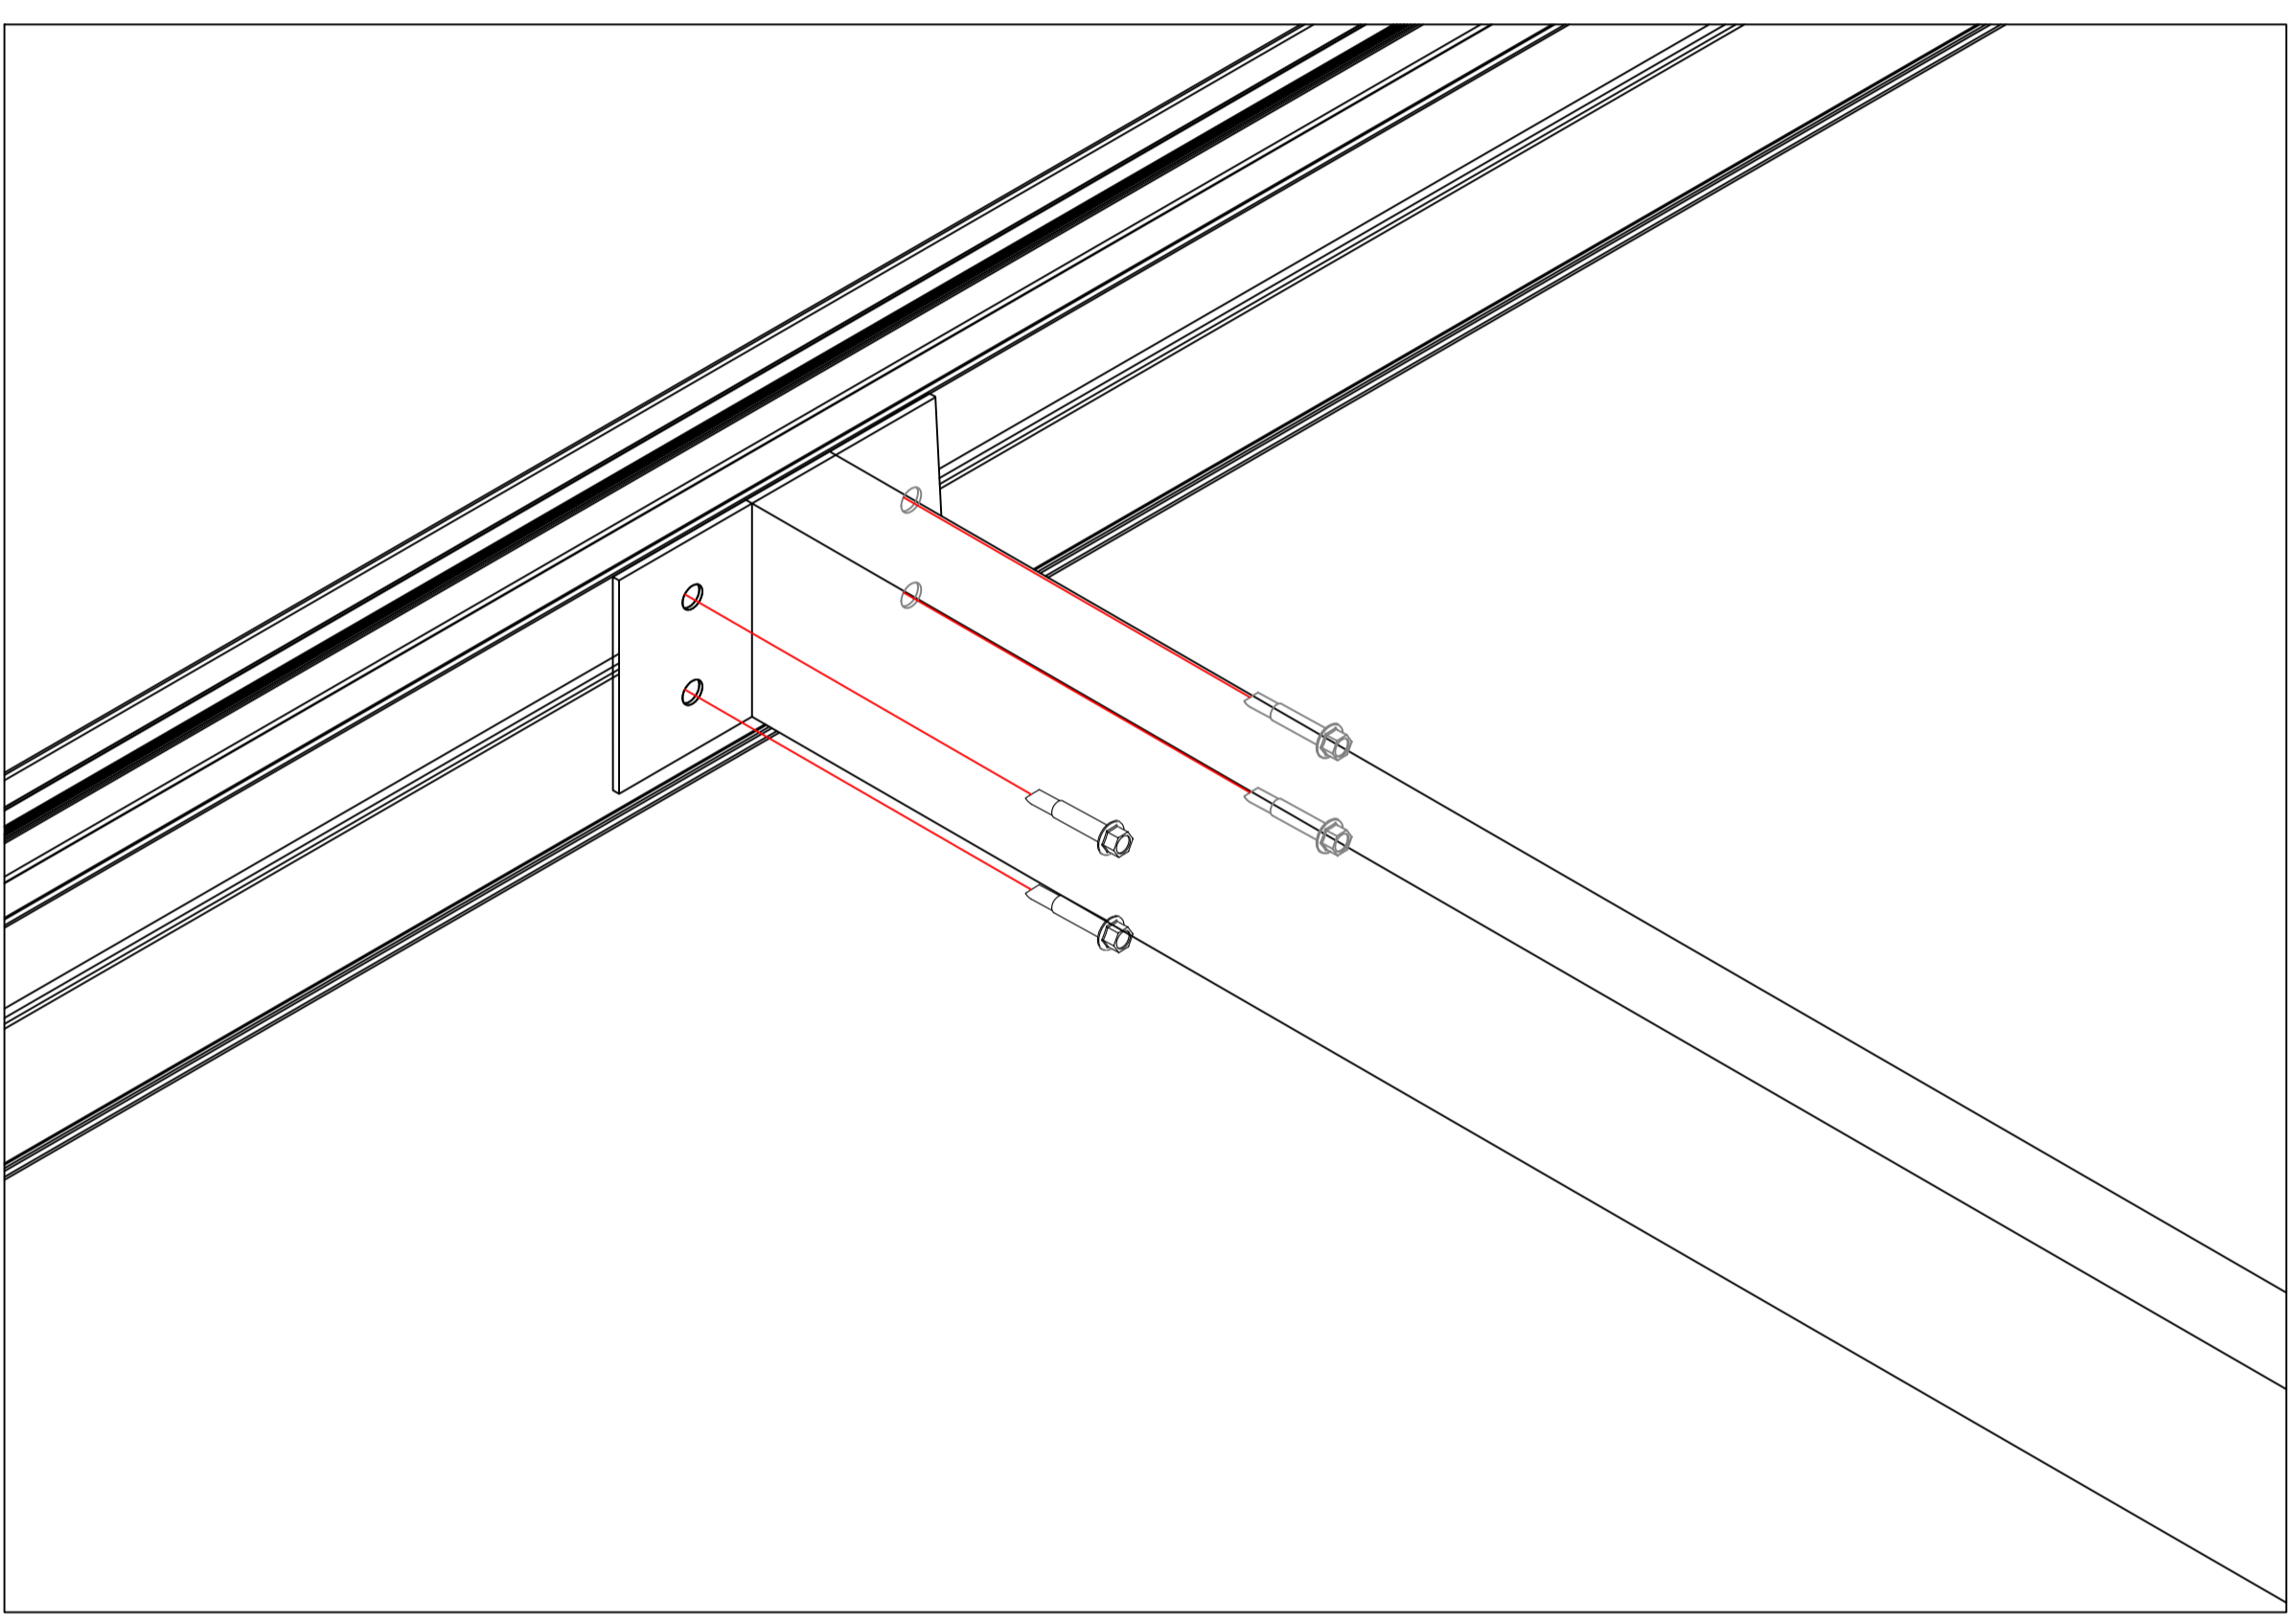

11

MN-32		7
MN-33		56+

Pls measure the diagonal size and make sure the diagonal size keeps same before screw MN-17 mounted. If not, pls adjust it to same size.

MN-17		16
-------	--	----

MN-22		8
MN-18		48m