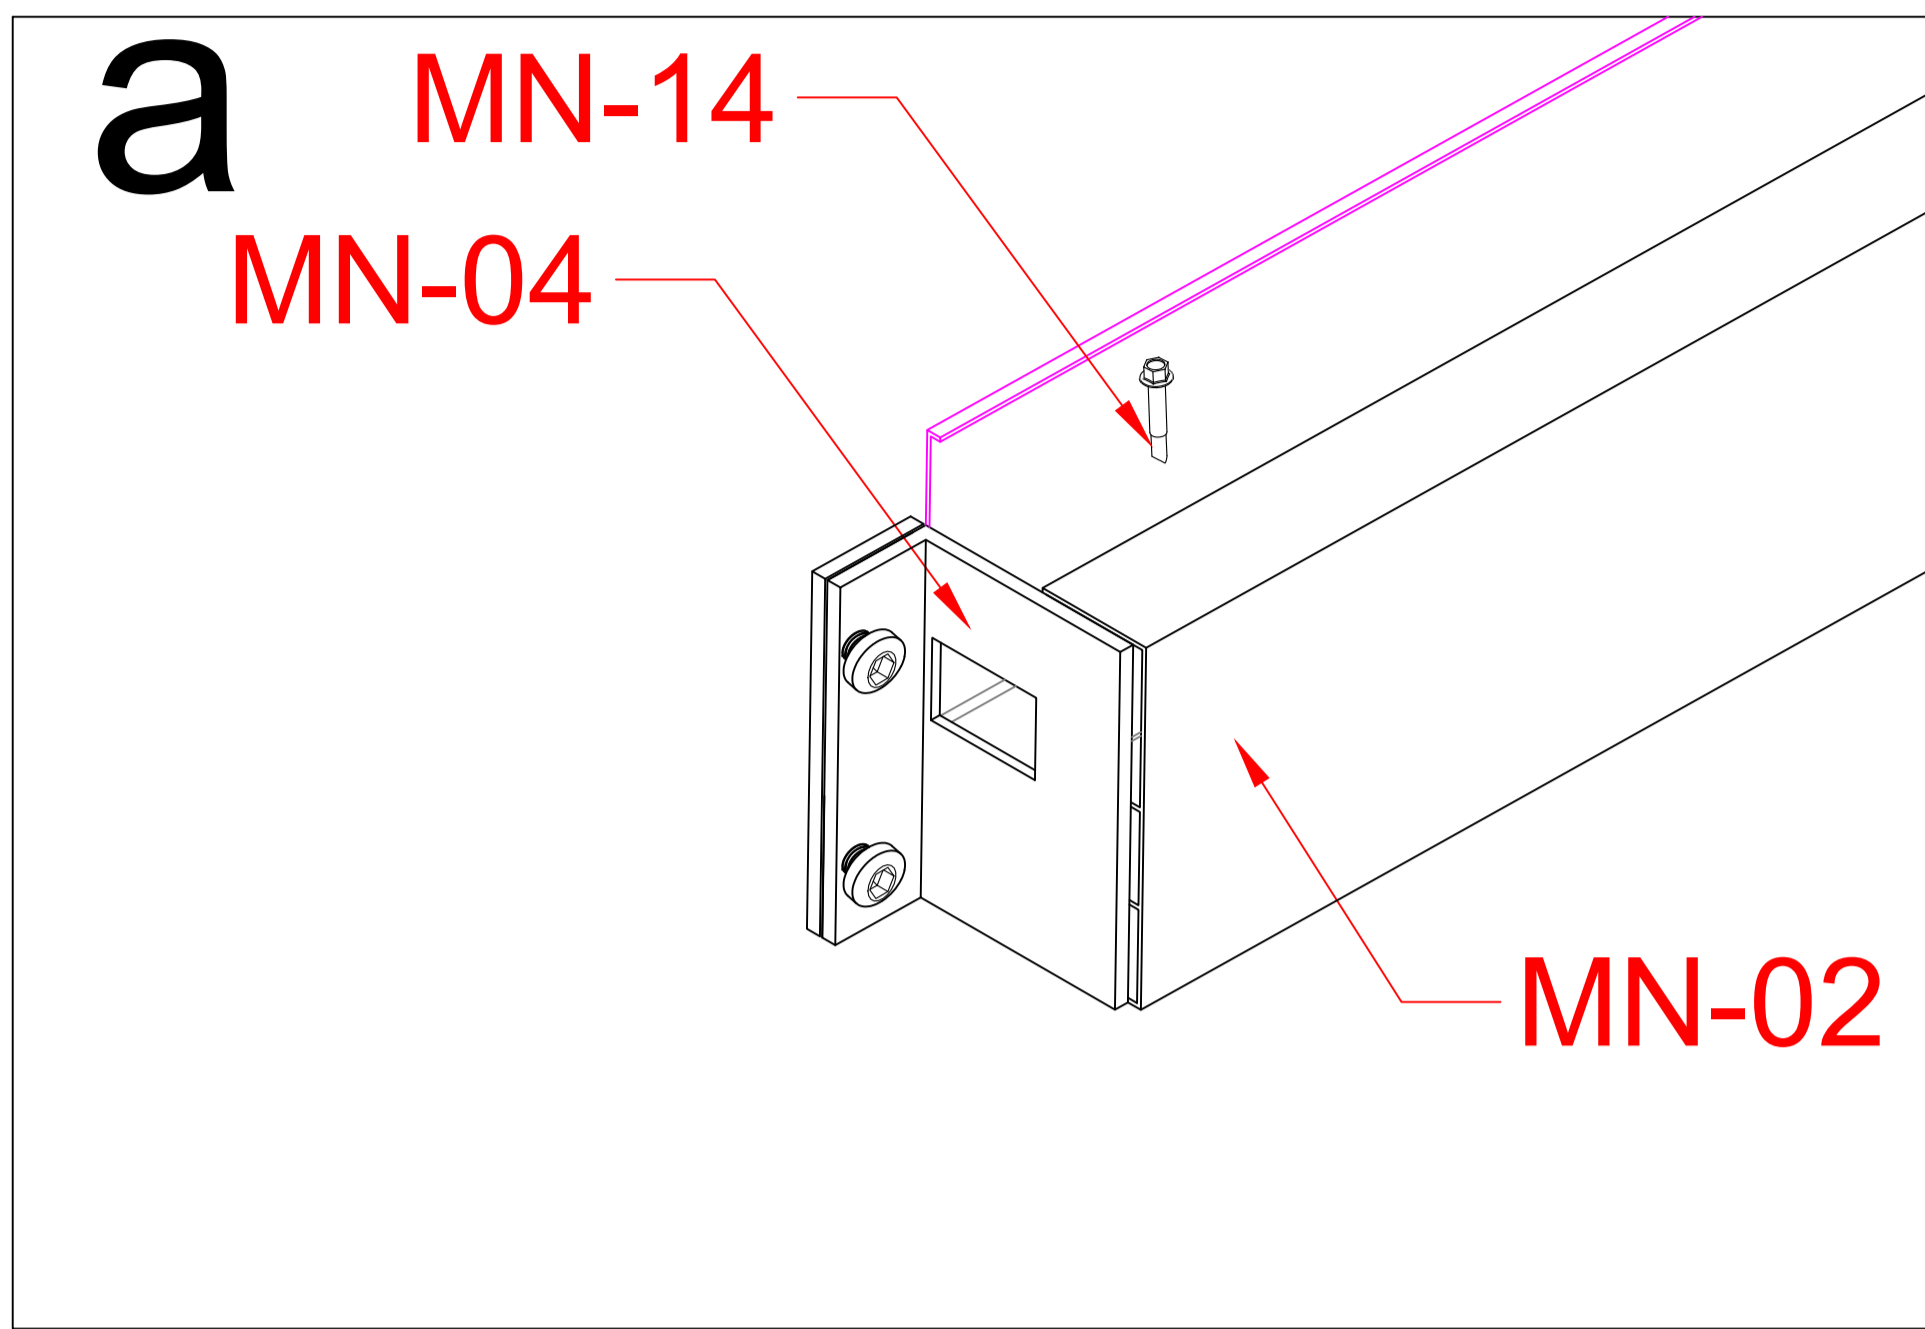

MN-02		2
MN-03		2
MN-04		2
MN-05		2
MN-14		20