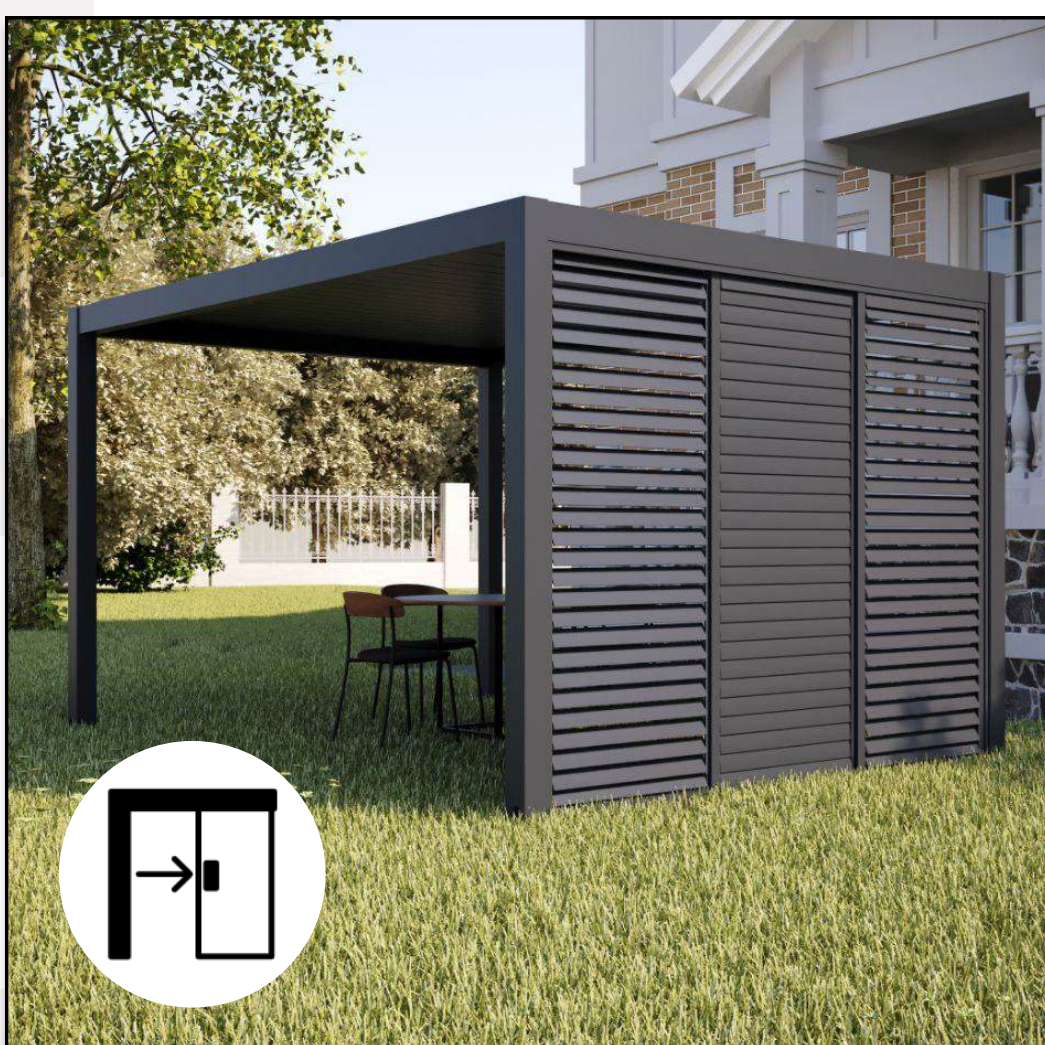

1 Panel

from **\$693**

Louver Panel

- 0.8×2.3m, 1.2×2.3m
- Post: 50×50×2mm
- Black, White, Gray

1 Panel

from **\$882**

Louver Gate

- 3m or 4m side
- 2.6×2.3m, 3.7×2.3m
- Black, White, Gray