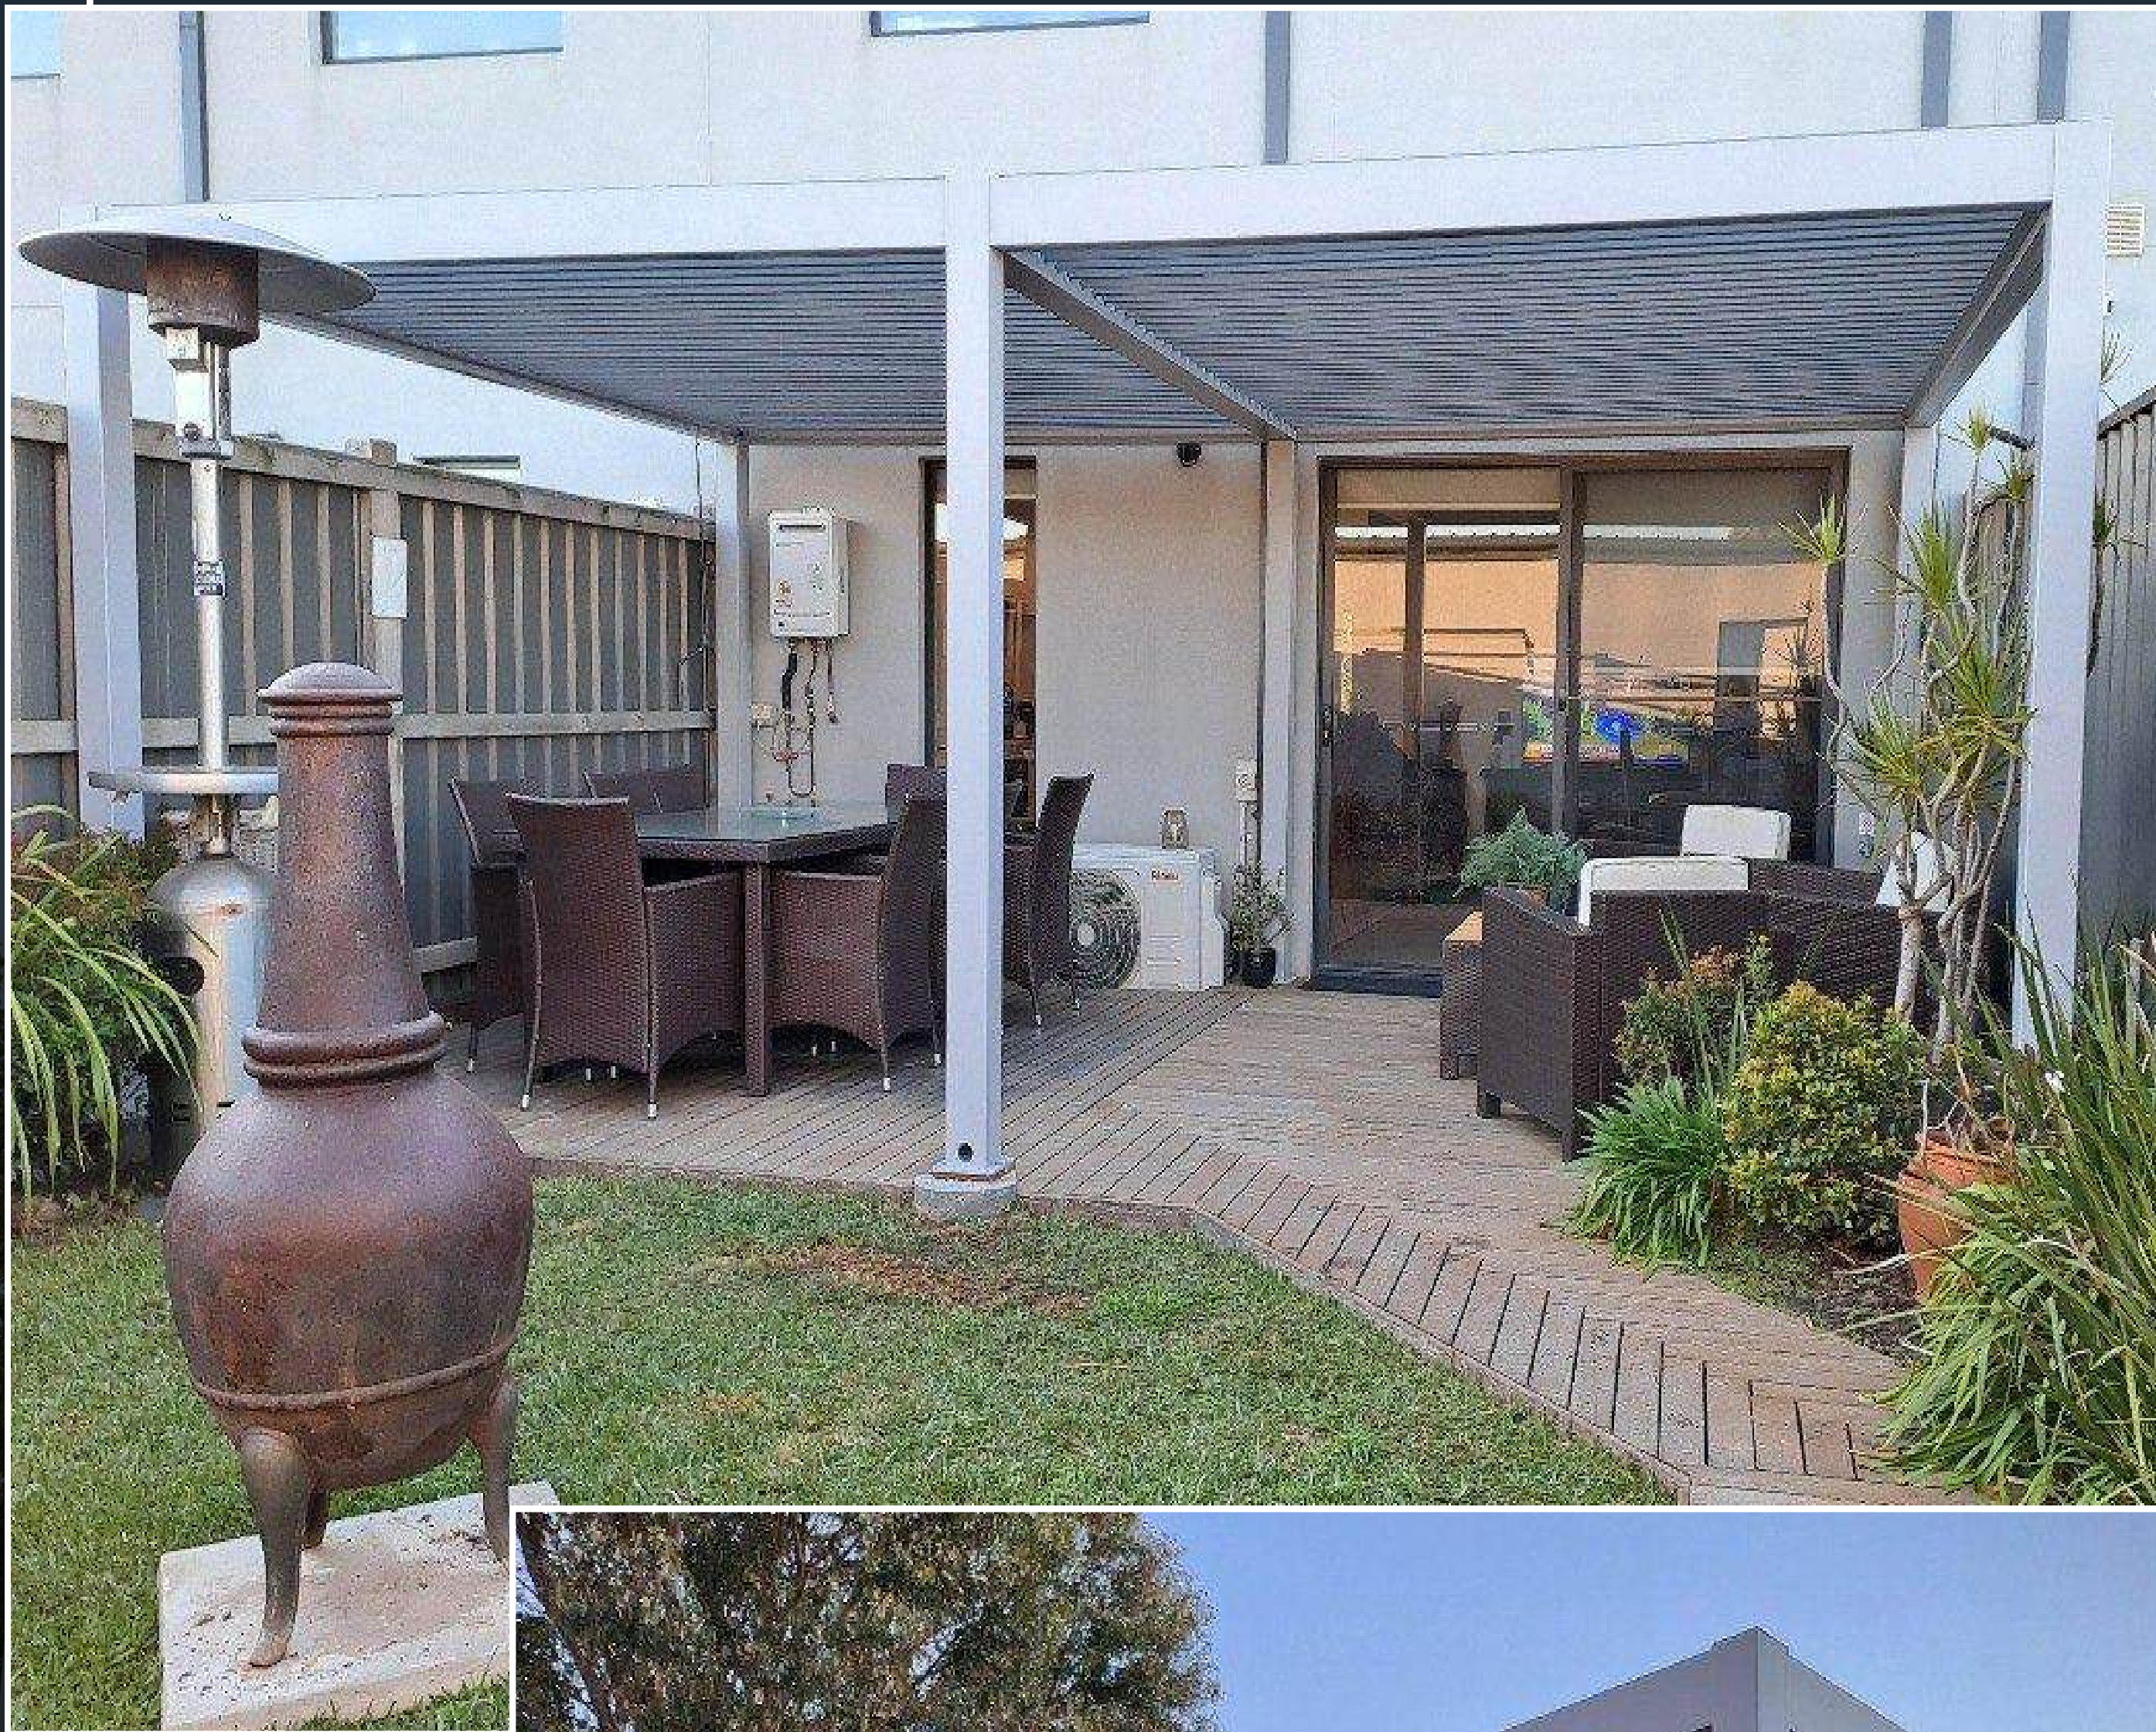

COSY:DEALS