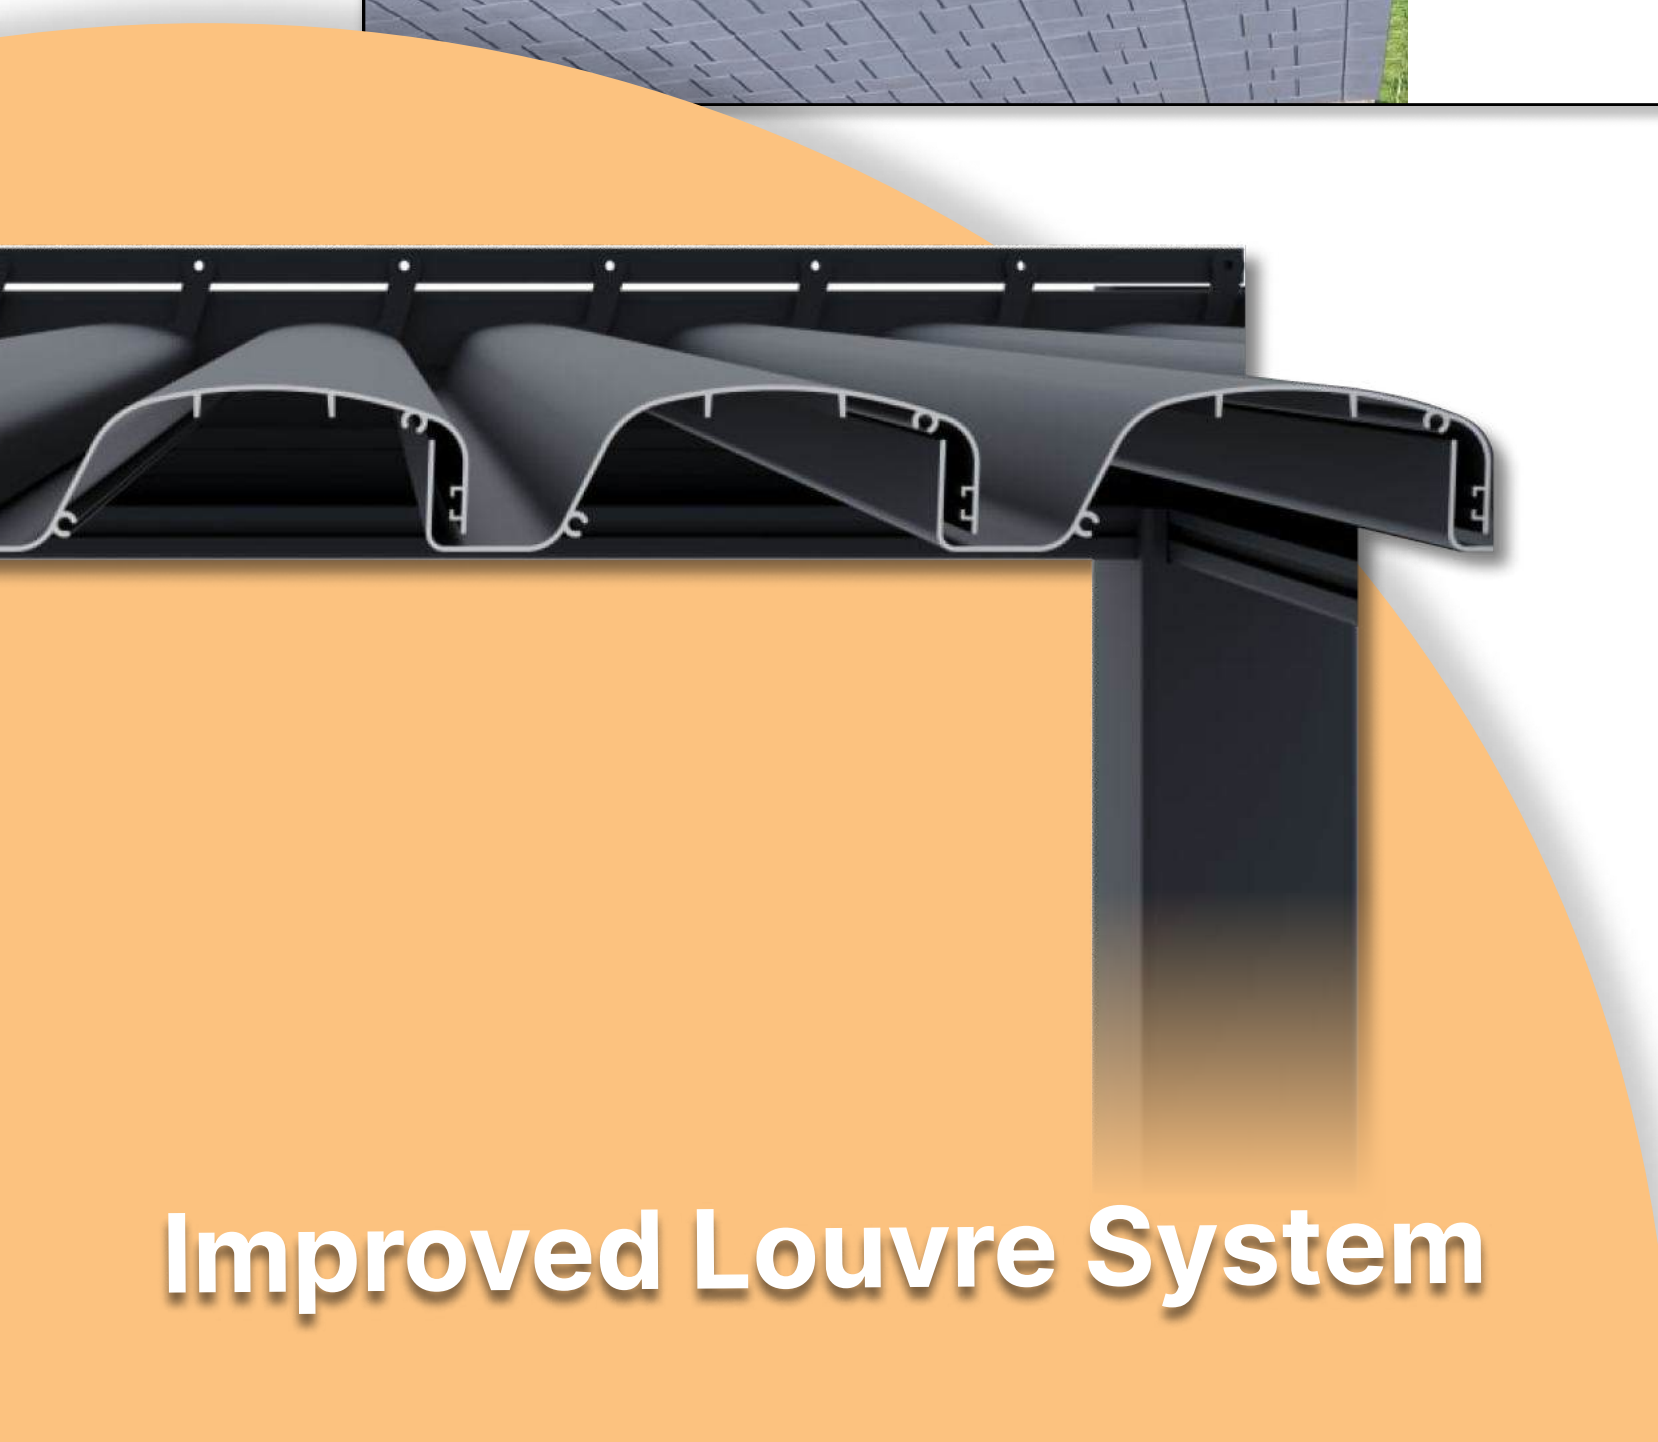

Manual
\$2756

Electric
\$3445

3x5m

- Height: 2.3m
- Frame 2.904x4.988m
- Beams: 150x150mm, t 2.0mm
- Pillars: 120x120mm, t 1.6mm

Manual
\$3726

Electric
\$4658

Improved Louvre System

POLYCARBONATE PERGOLAS