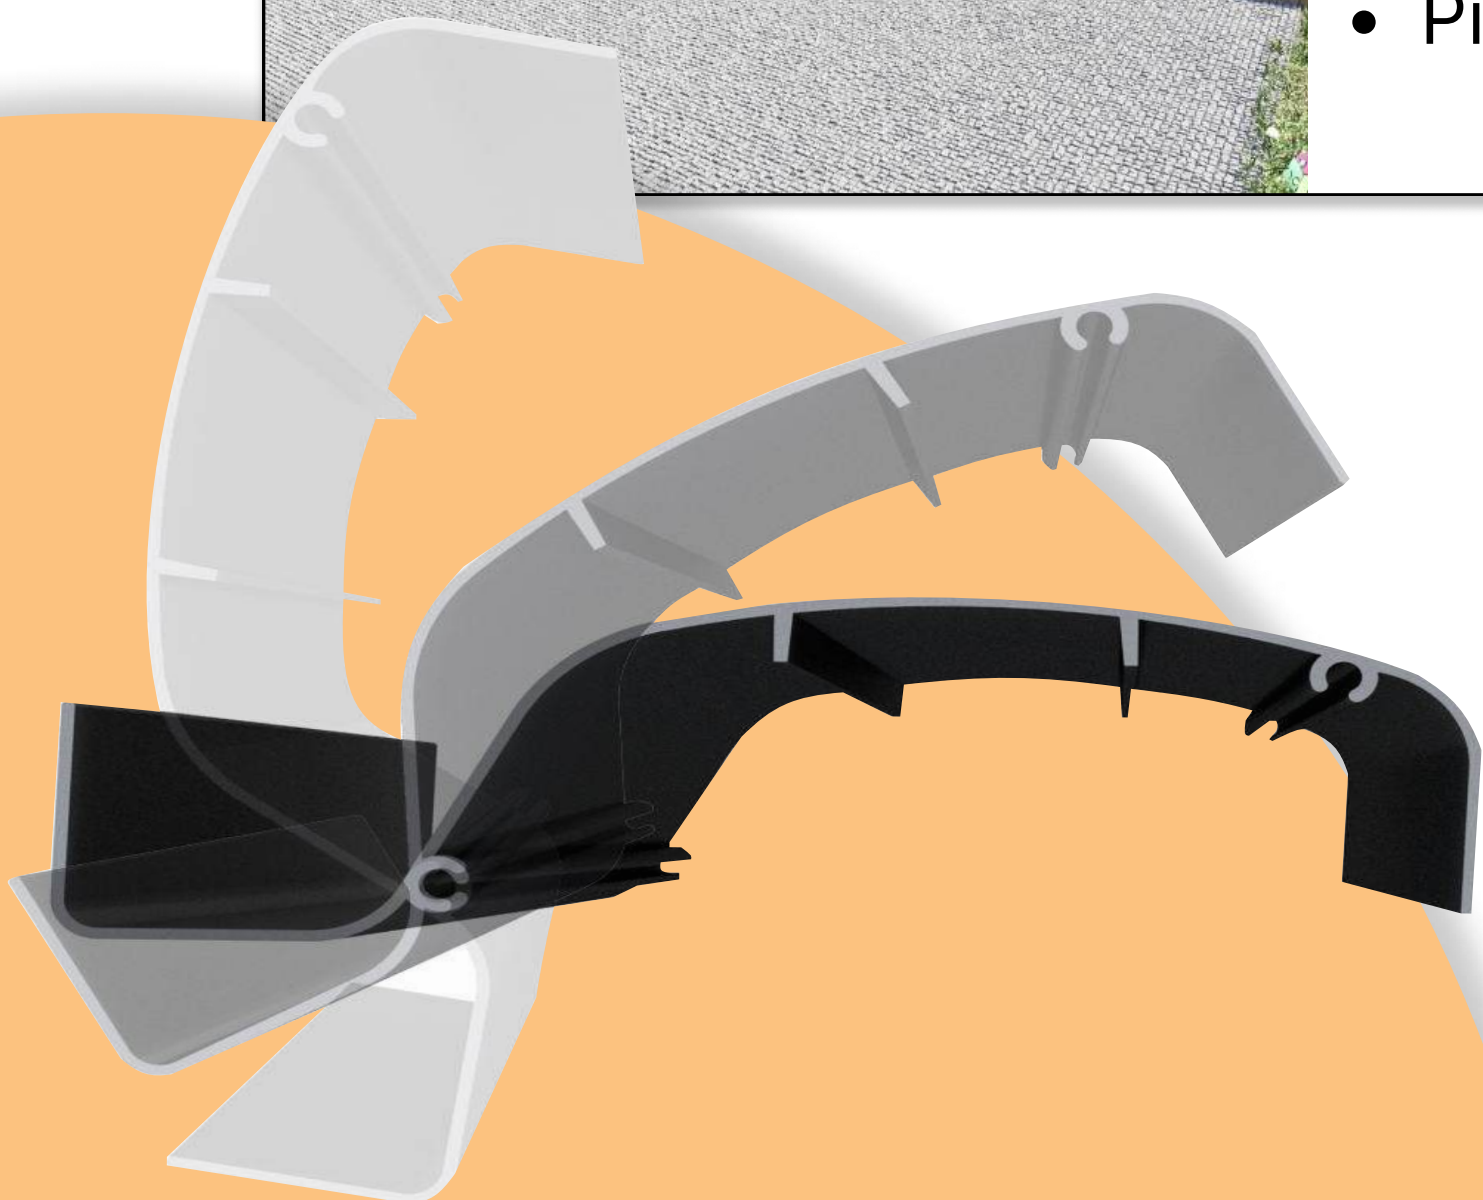

Manual
\$4985

Electric
\$6231

4x8m

- Height: 2.3m
- Frame 3.944x7.688m
- Beams: 150x150mm, t 2.0mm
- Pillars: 120x120mm, t 1.6mm

Manual
\$6911

Improved Louvre System

ALUMINIUM LOUVRED WALL MOUNTED PERGOLAS

3x3m