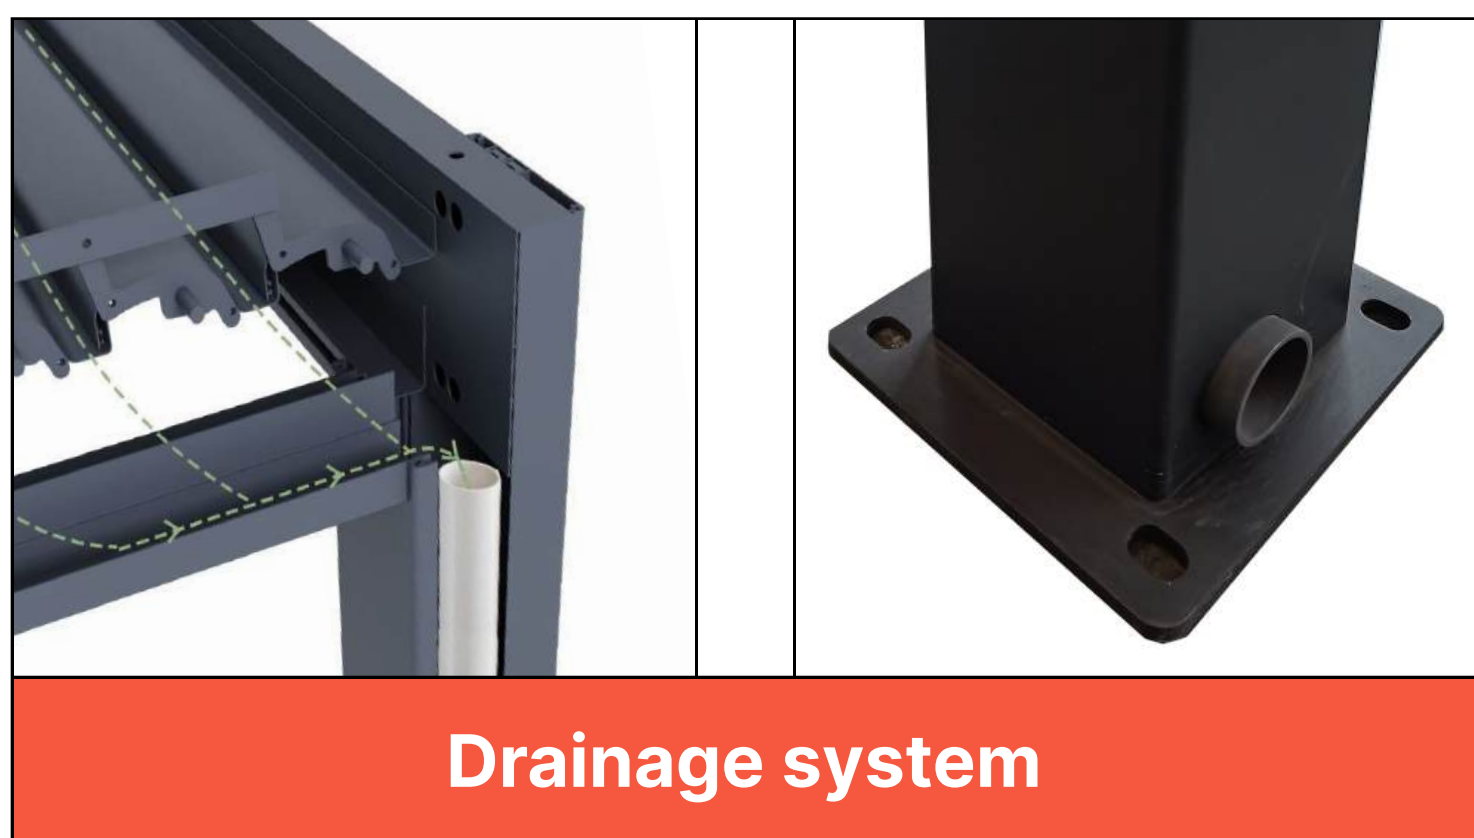

From the factory
to your door. Too easy!

ALUMINIUM LOUVRED PERGOLAS

Ready to turn heads?
Upgrade your backyard with our show-stopping pergolas

ALUMINIUM LOUVRED

FREE STANDING PERGOLAS

3x3m

- Height: 2.3m
- Frame 2.904x2.904m
- Beams: 150x150mm, t 2.0mm
- Pillars: 120x120mm, t 1.6mm