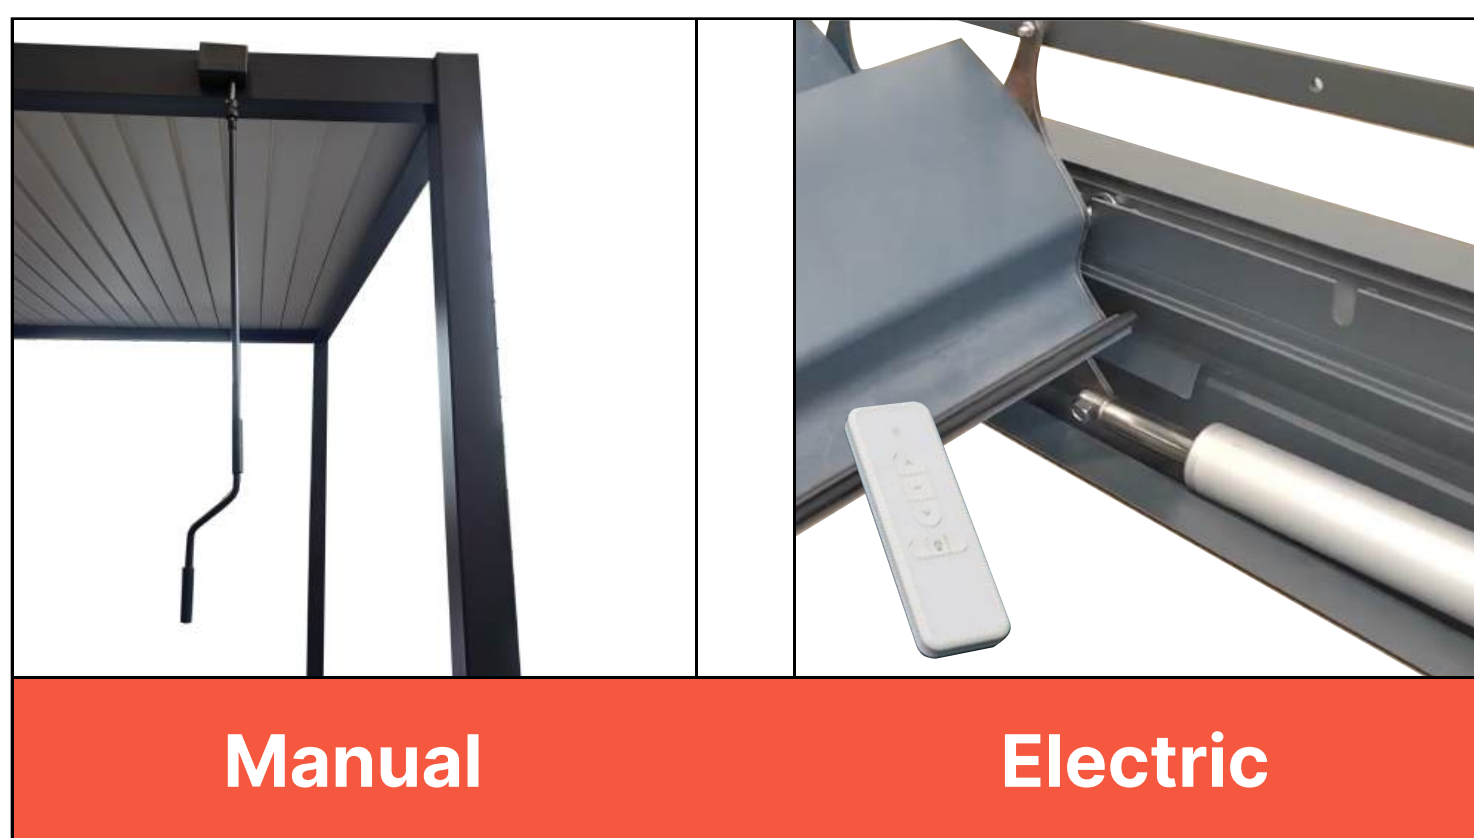

From the factory
to your door. Too easy!

ALUMINIUM LOUVRED PERGOLAS

Ready to turn heads?
Upgrade your backyard with our show-stopping pergolas

ALUMINIUM LOUVRED

FREE STANDING PERGOLAS

3x3m

- Height: 2.3m
- Frame 2.904x2.904m
- Beams: 150x150mm, t 2.0mm
- Pillars: 120x120mm, t 1.6mm