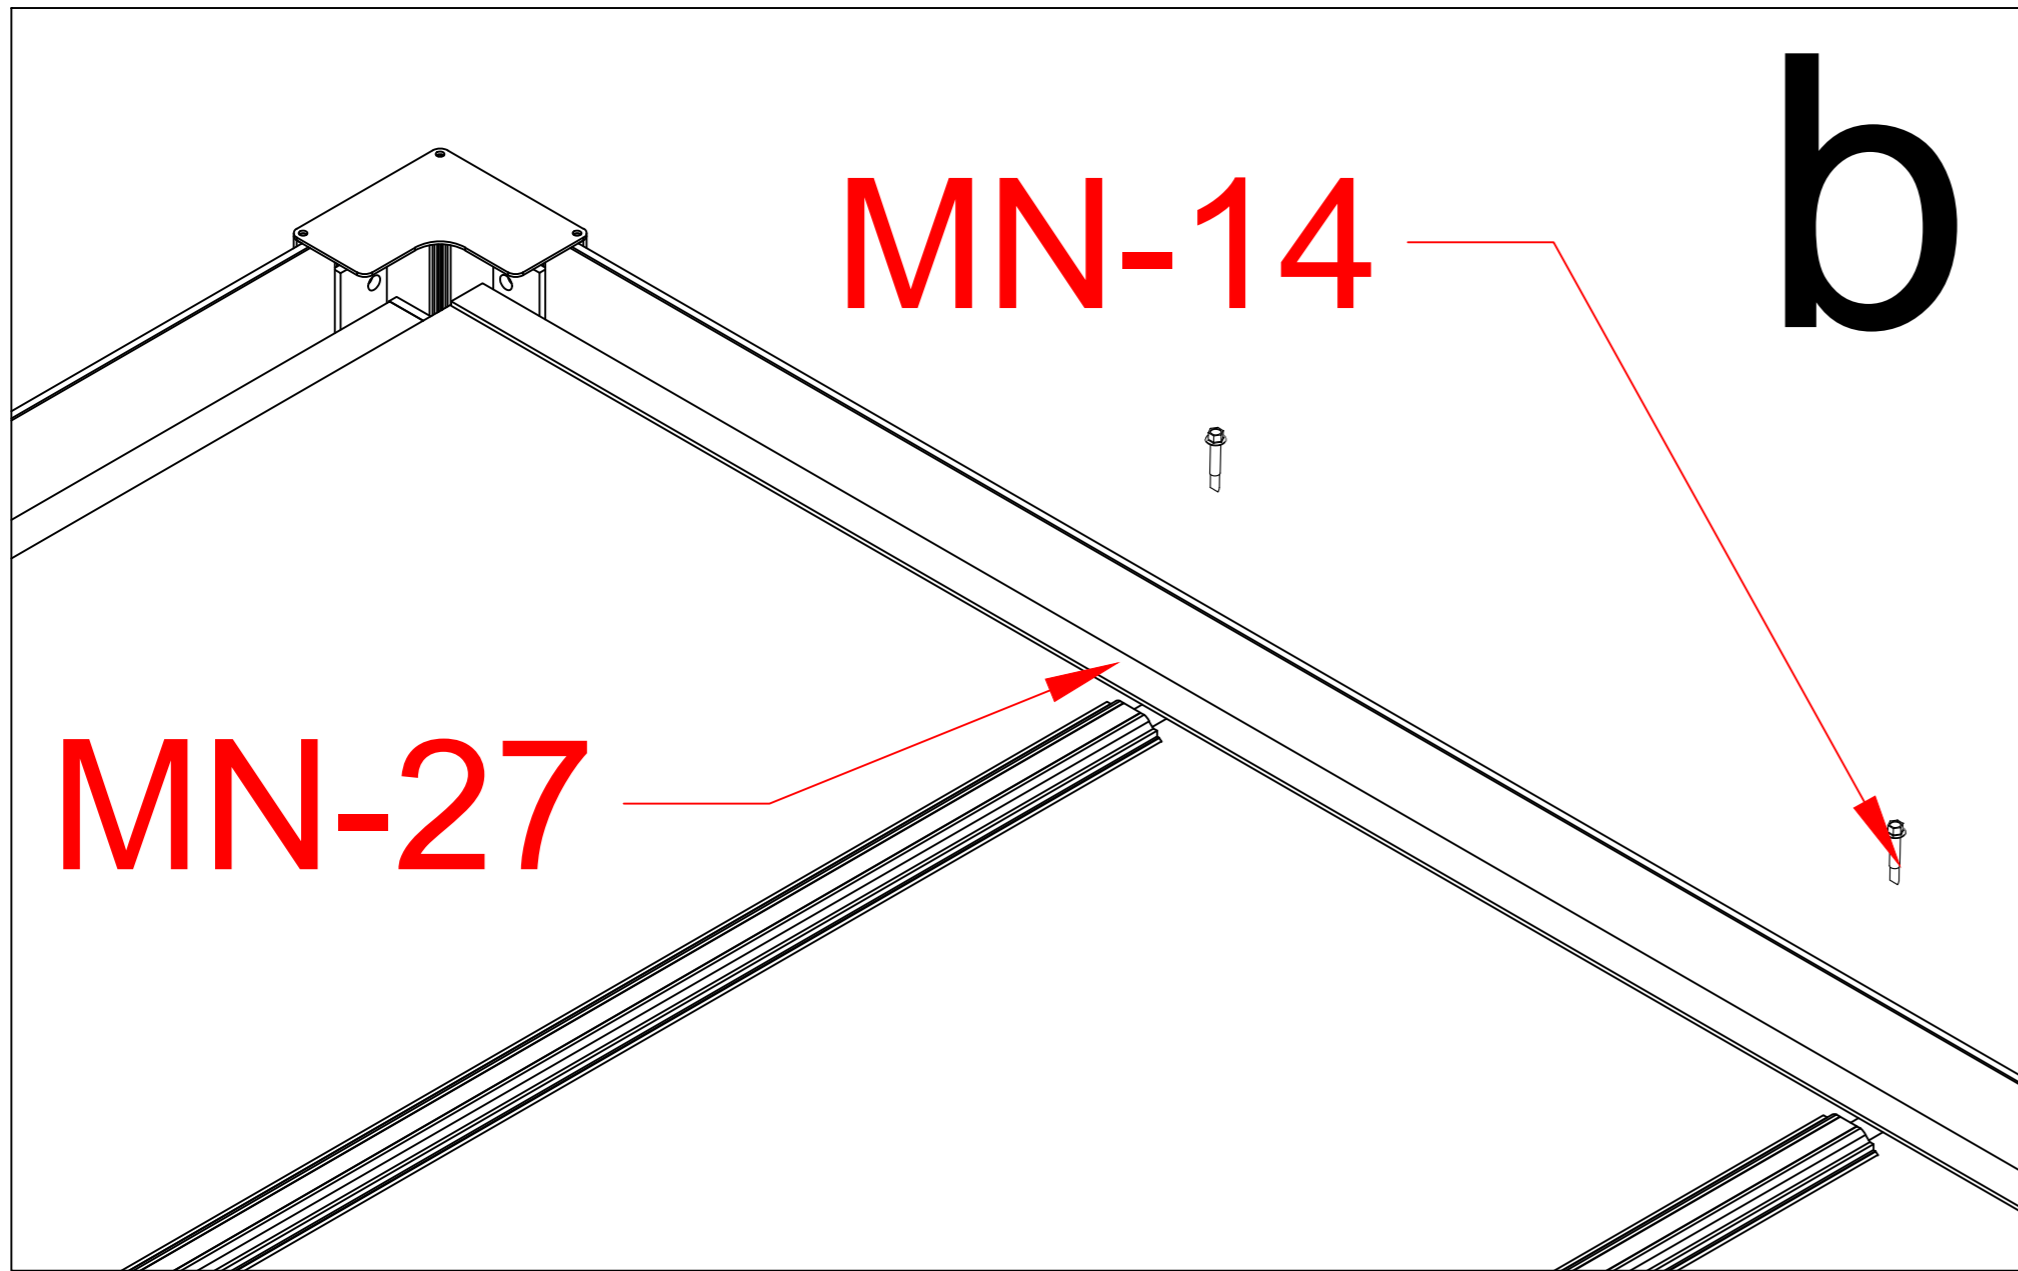

MN-14		18
MN-27		4