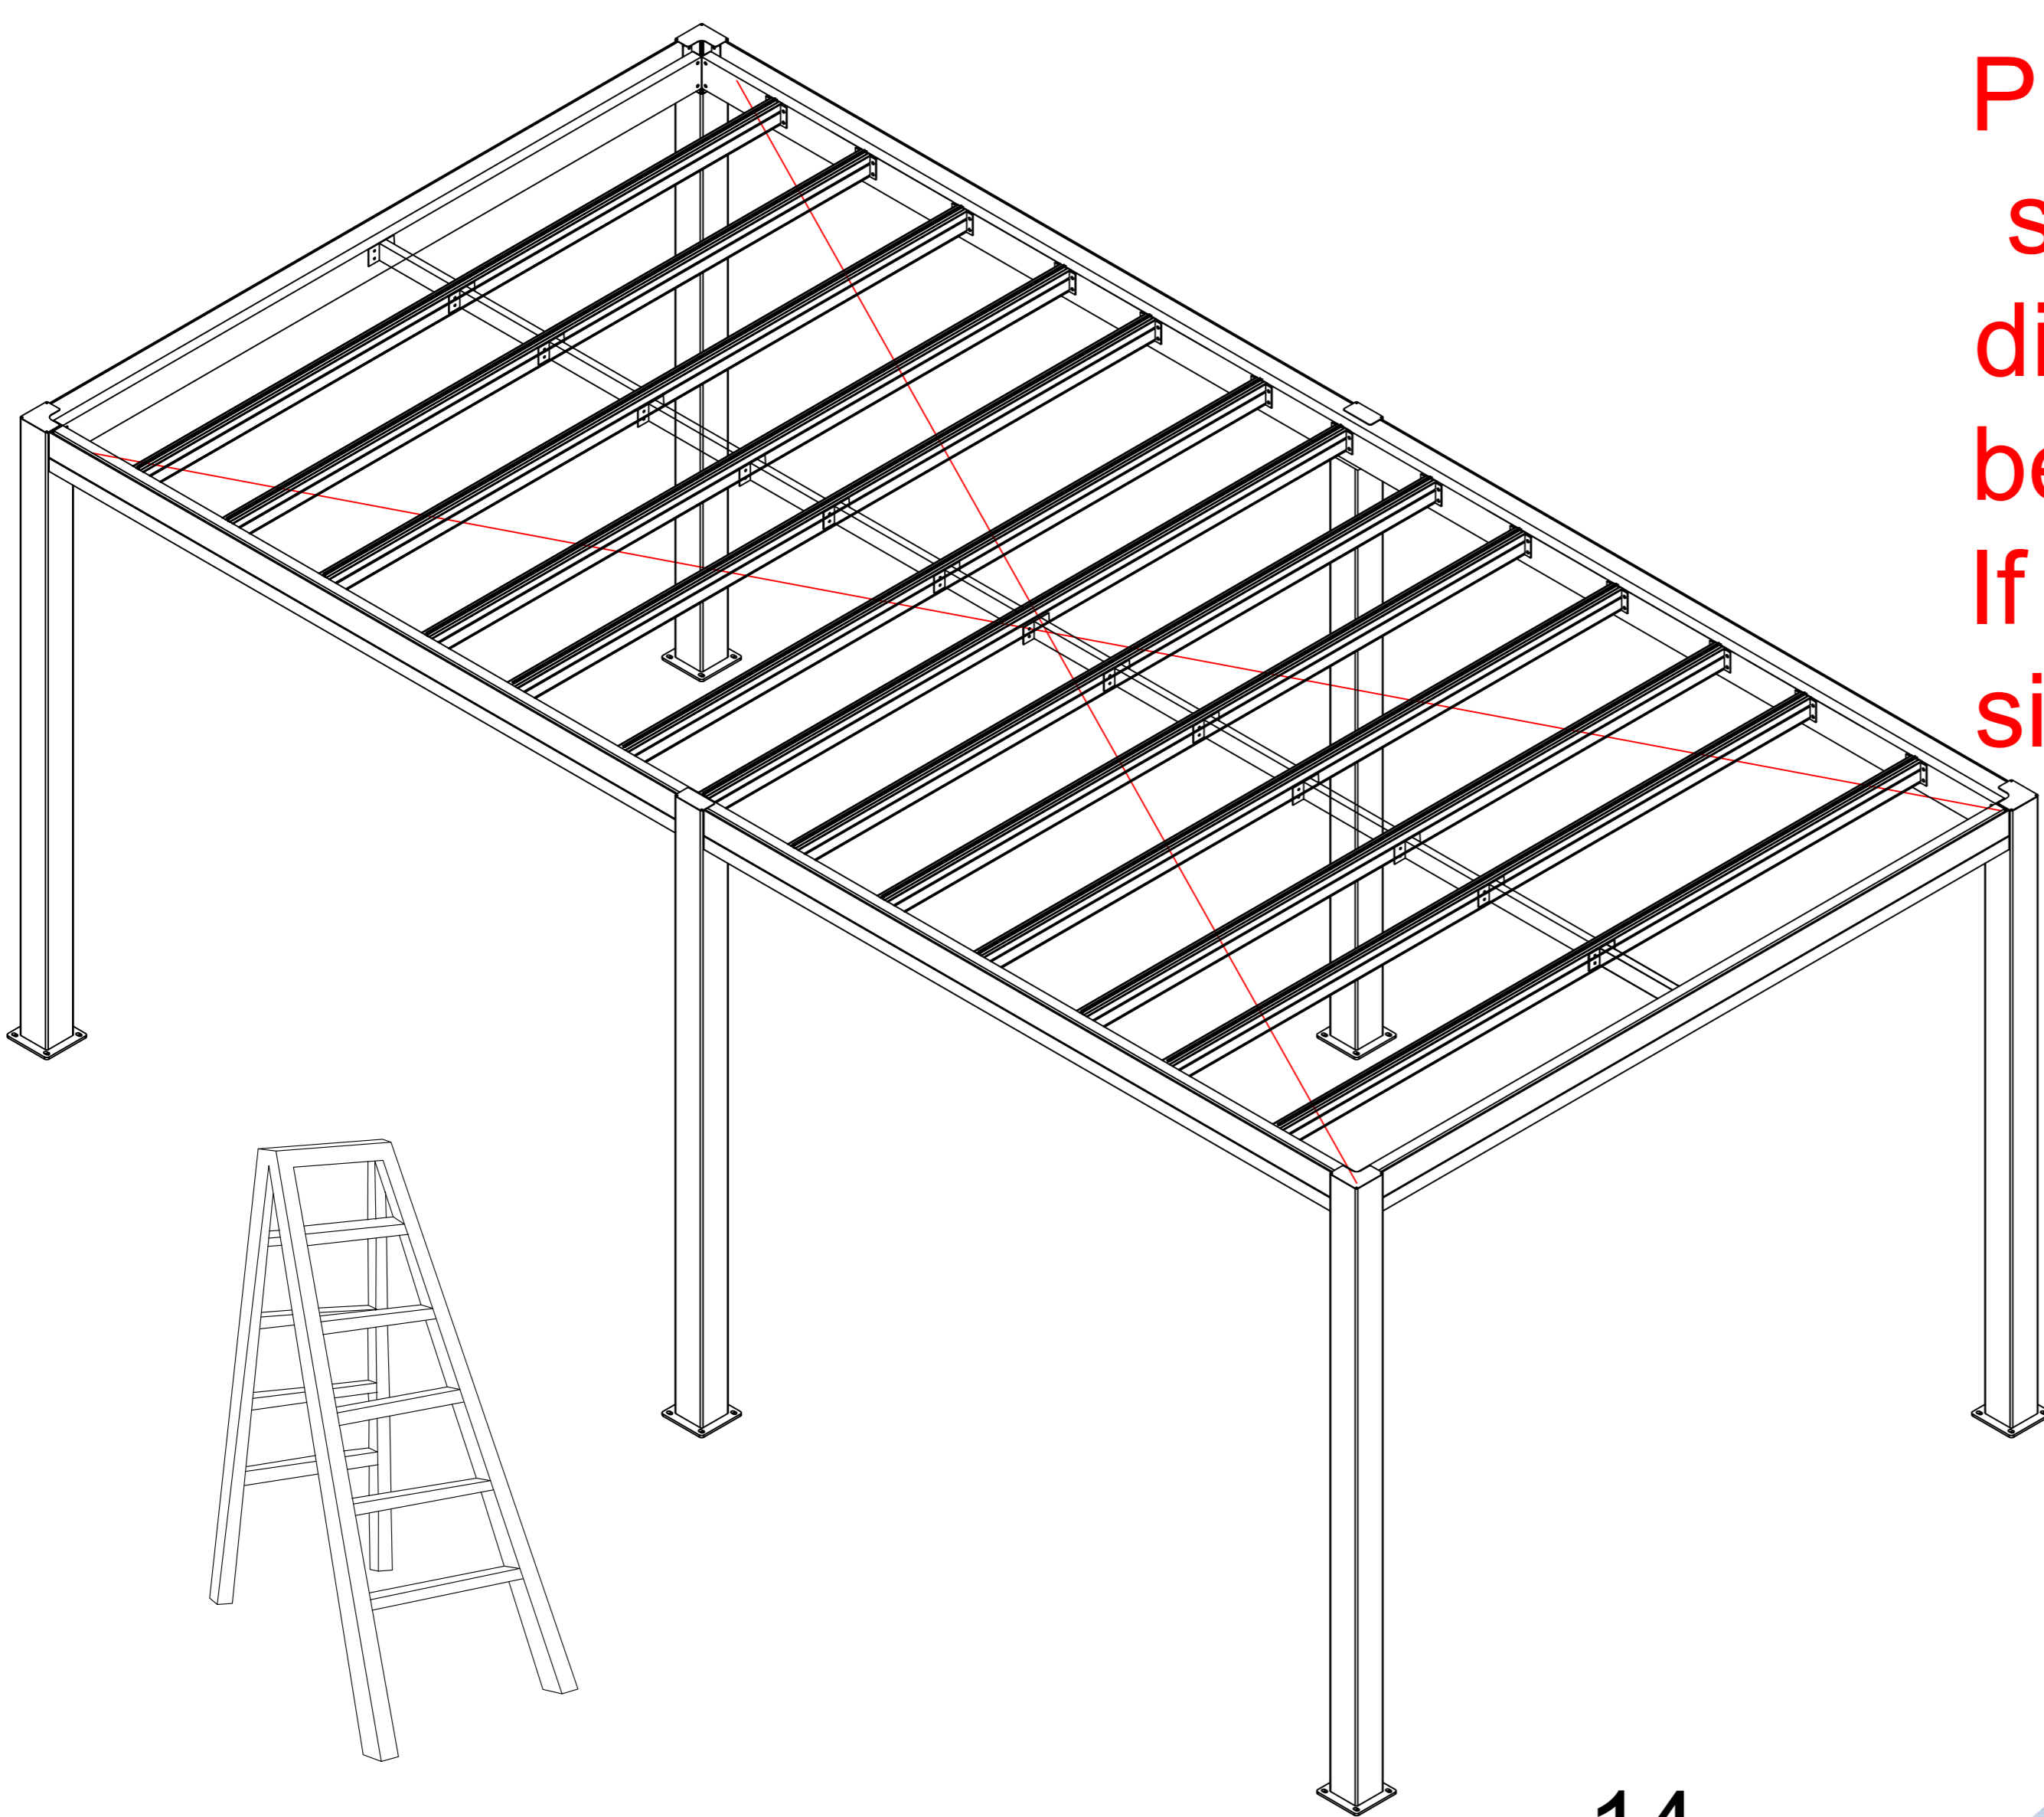

b

MN-01A

MN-01A		2
MN-16		1

MN-08		4
MN-08A		2
MN-08B		2
MN-20	M5.5*19	20

x9

MN-07		9
MN-18		69m

MN-07		9
MN-12		72

MN-32		10
MN-33		80+

a

MN-17

b

MN-17

Pls measure the diagonal size and make sure the diagonal size keeps same before screw MN-17 mounted. If not, pls adjust it to same size.

MN-17		24
-------	--	----

MN-22		11
MN-18		85m

MN-13	pc	10
MN-15		2
MN-19		23m