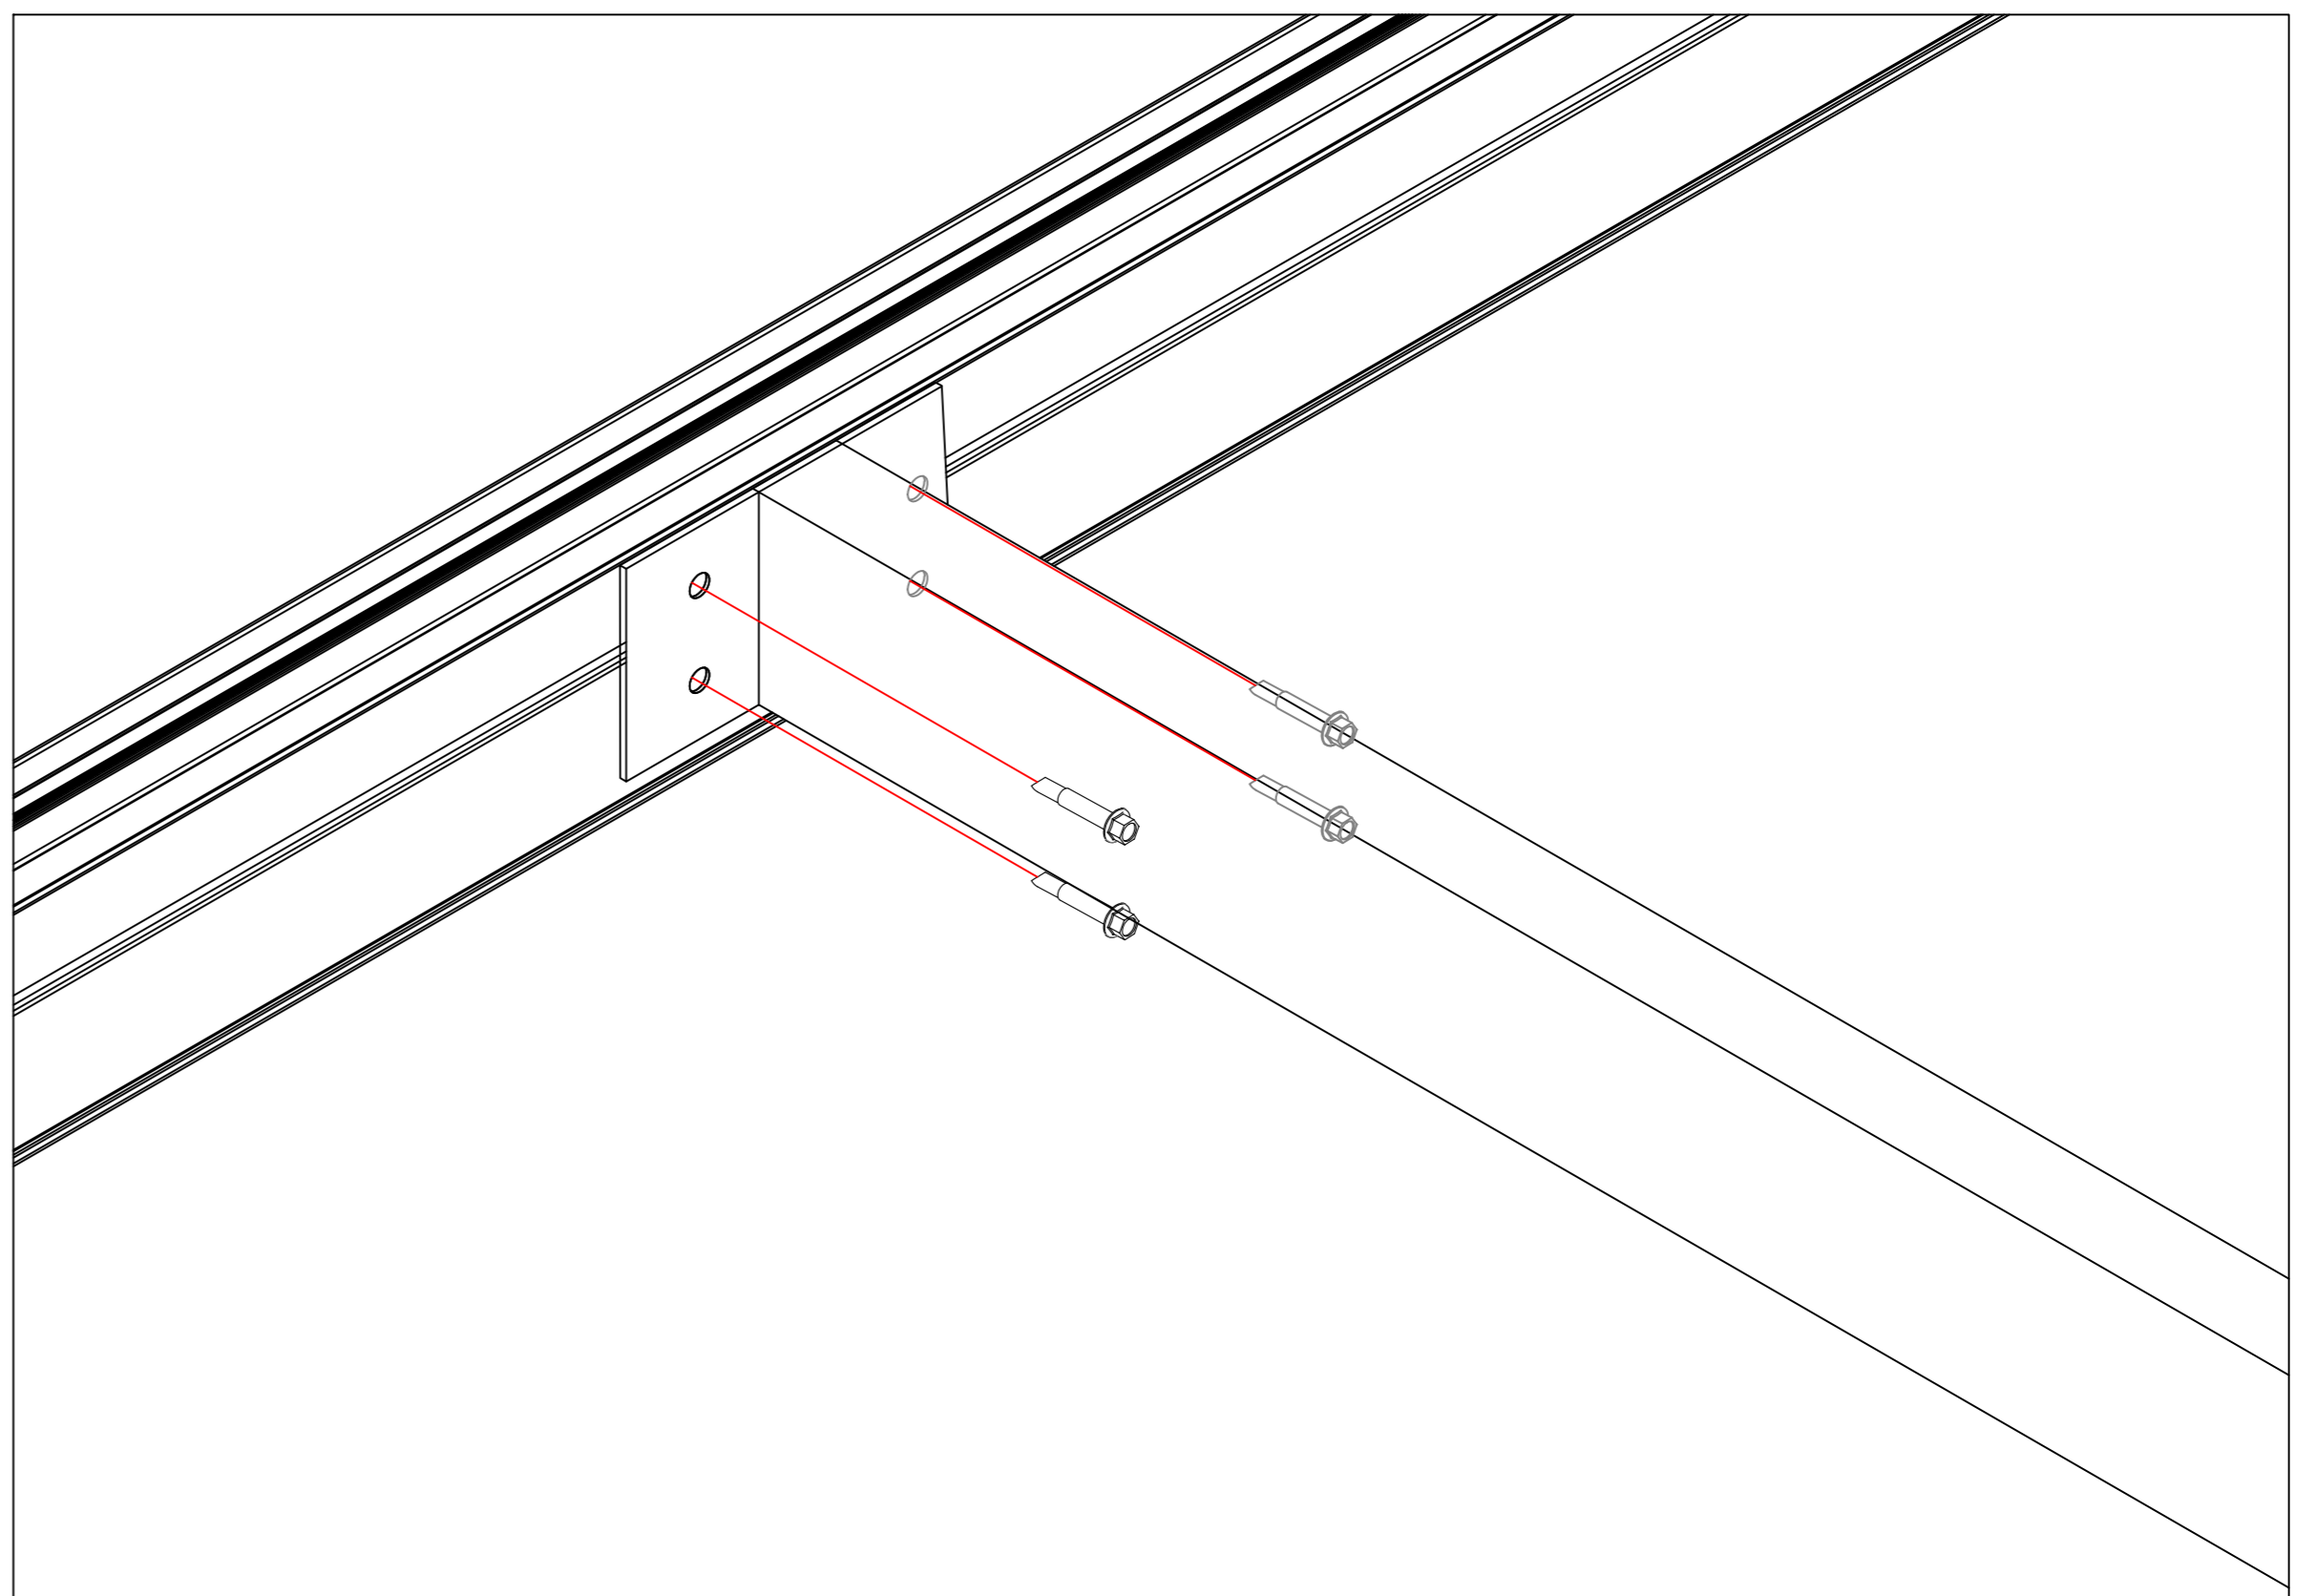

b

MN-01A

MN-01A		2
MN-16		1

MN-08		4
MN-08A		2
MN-08B		2
MN-20	M5.5*19	20

x9

MN-07		9
MN-18		69m

MN-07		9
MN-12		72

MN-32		10
MN-33		80+

a

MN-17

b

MN-17

Pls measure the diagonal size and make sure the diagonal size keeps same before screw MN-17 mounted. If not, pls adjust it to same size.

MN-17		24
-------	--	----

MN-22		11
MN-18		85m

MN-13	pc	10
MN-15		2
MN-19		23m