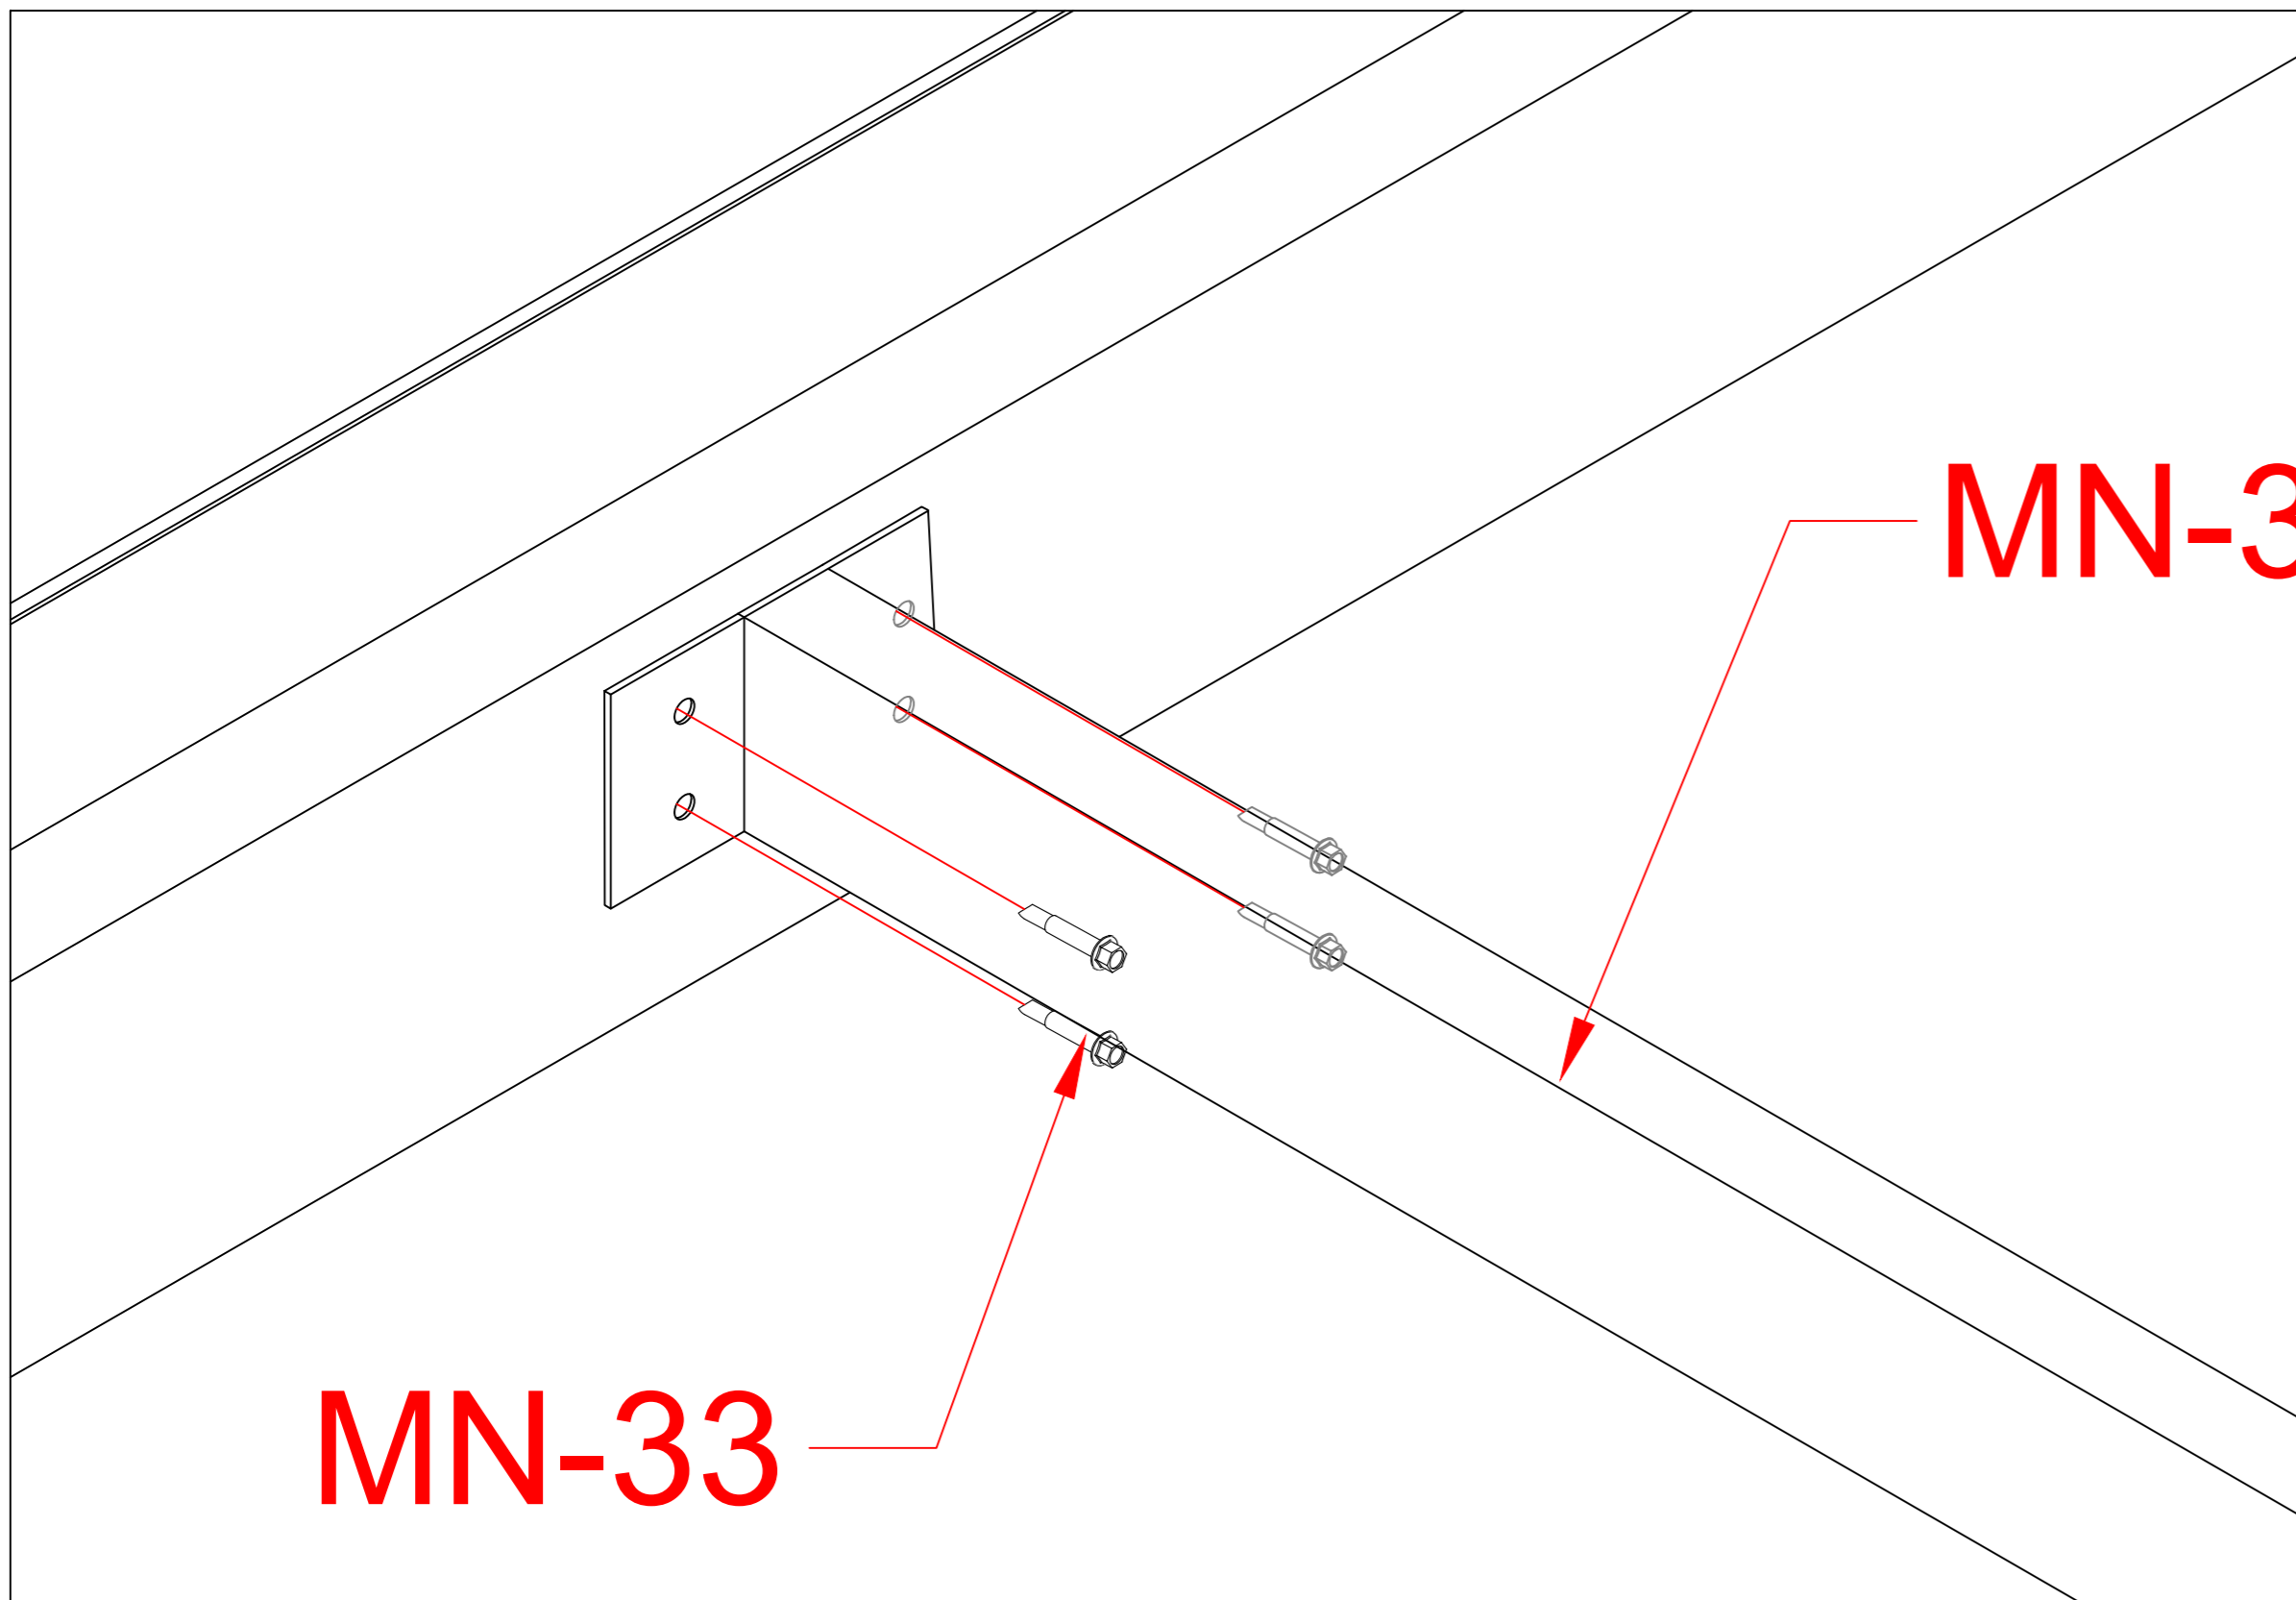

b

MN-01A

MN-01A		2
MN-16		1

MN-08		4
MN-08A		2
MN-08B		2
MN-20	M5.5*19	20

x9

MN-07		9
MN-18		69m

MN-07		9
MN-12		72

MN-32		10
MN-33		80+

a

MN-17

b

MN-17

Pls measure the diagonal size and make sure the diagonal size keeps same before screw MN-17 mounted. If not, pls adjust it to same size.

MN-17		24
-------	--	----

MN-22		11
MN-18		85m

MN-13	pc	10
MN-15		2
MN-19		23m