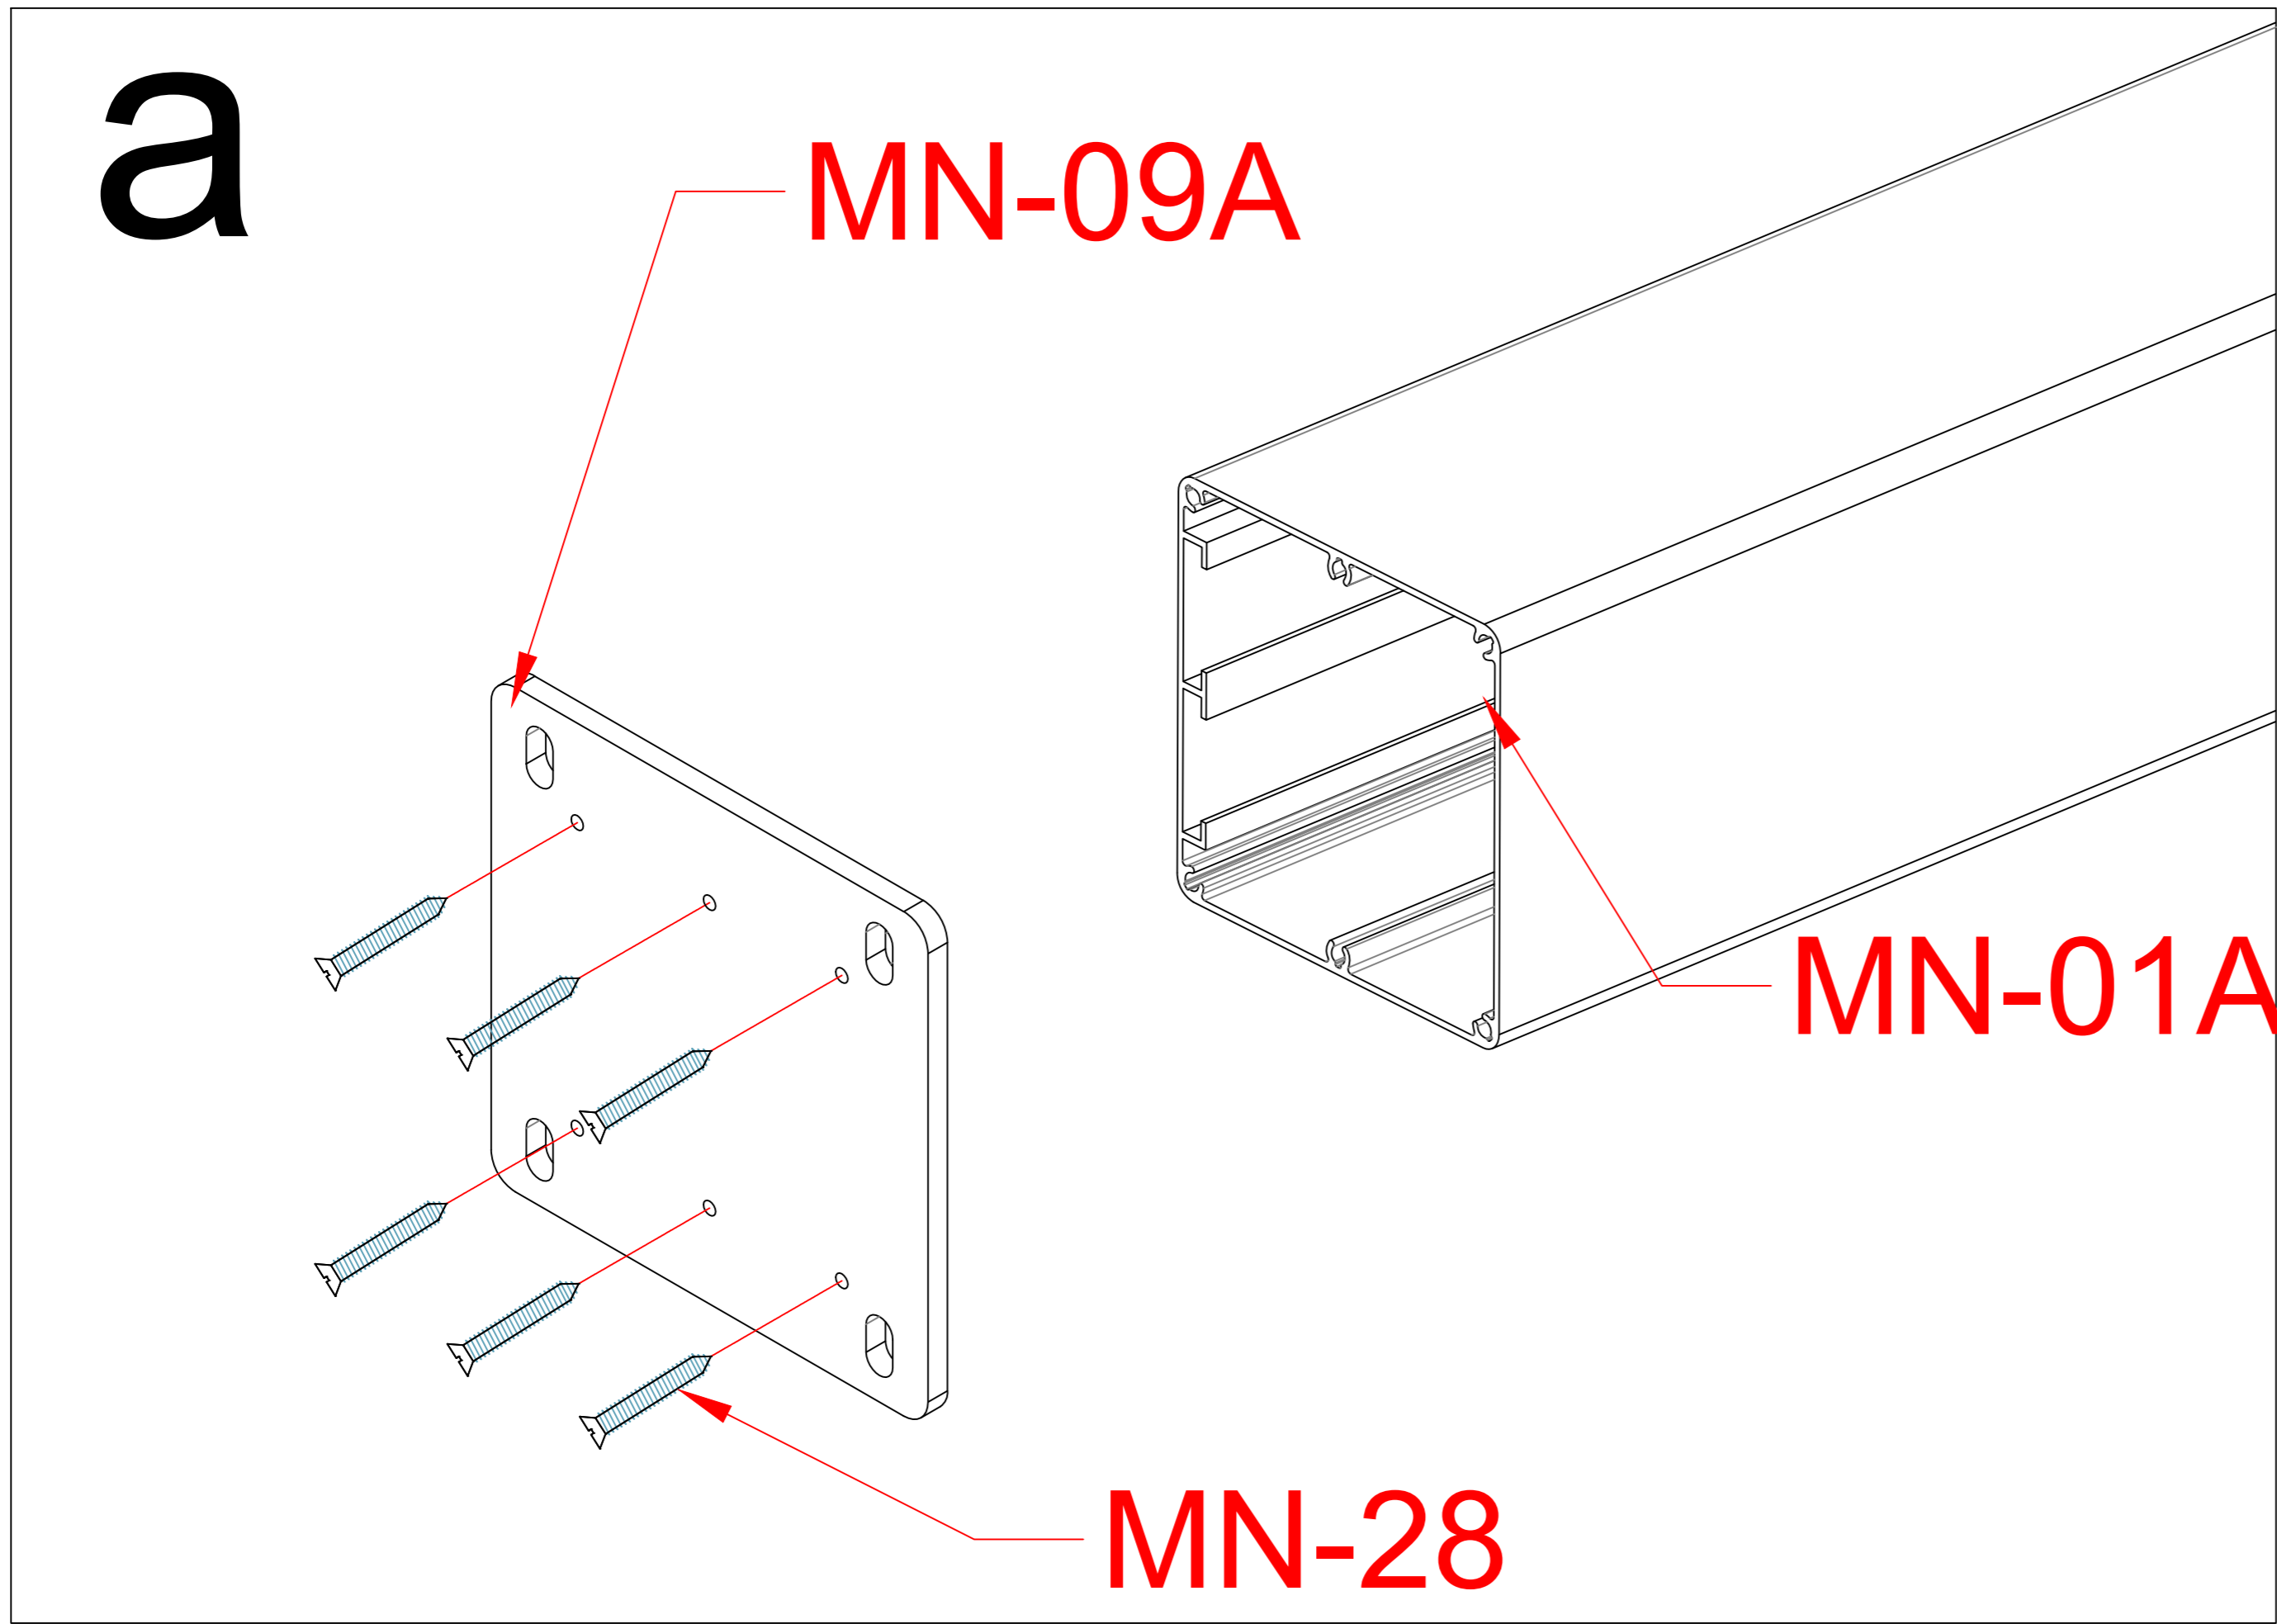

MN-01A		2
MN-09A		2
MN-28		12