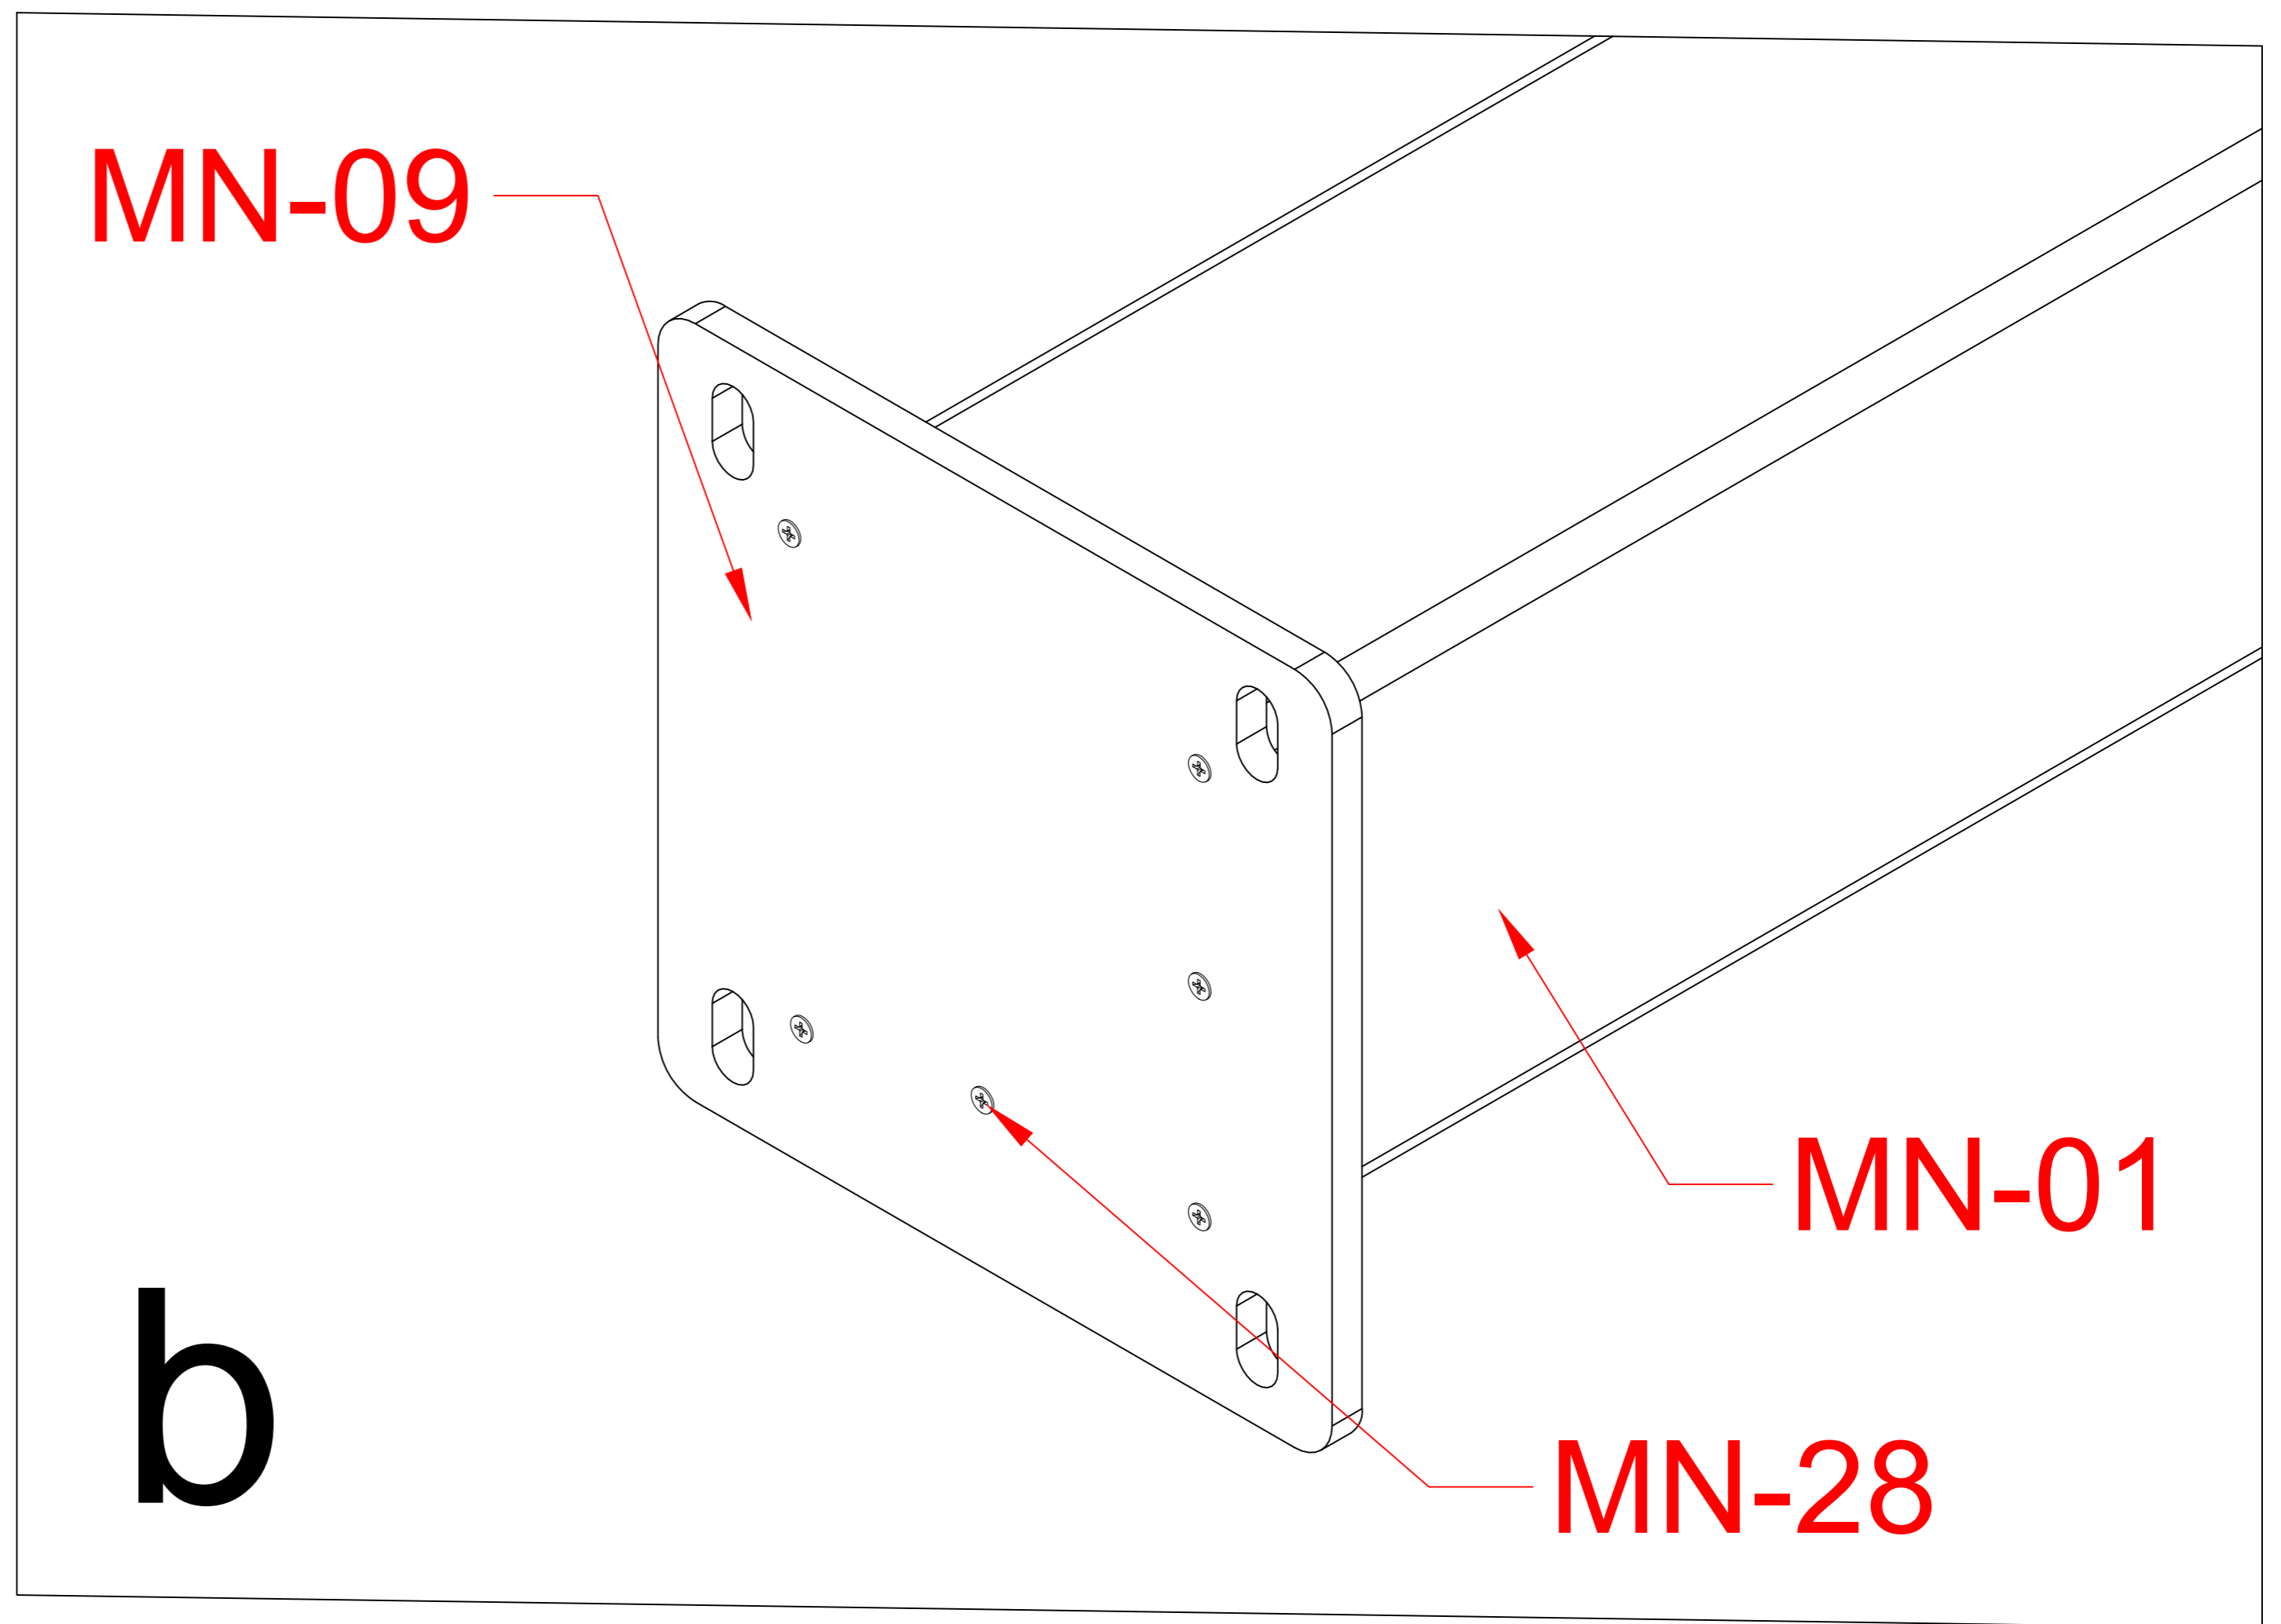

MN-01		4
MN-09		4
MN-28		24