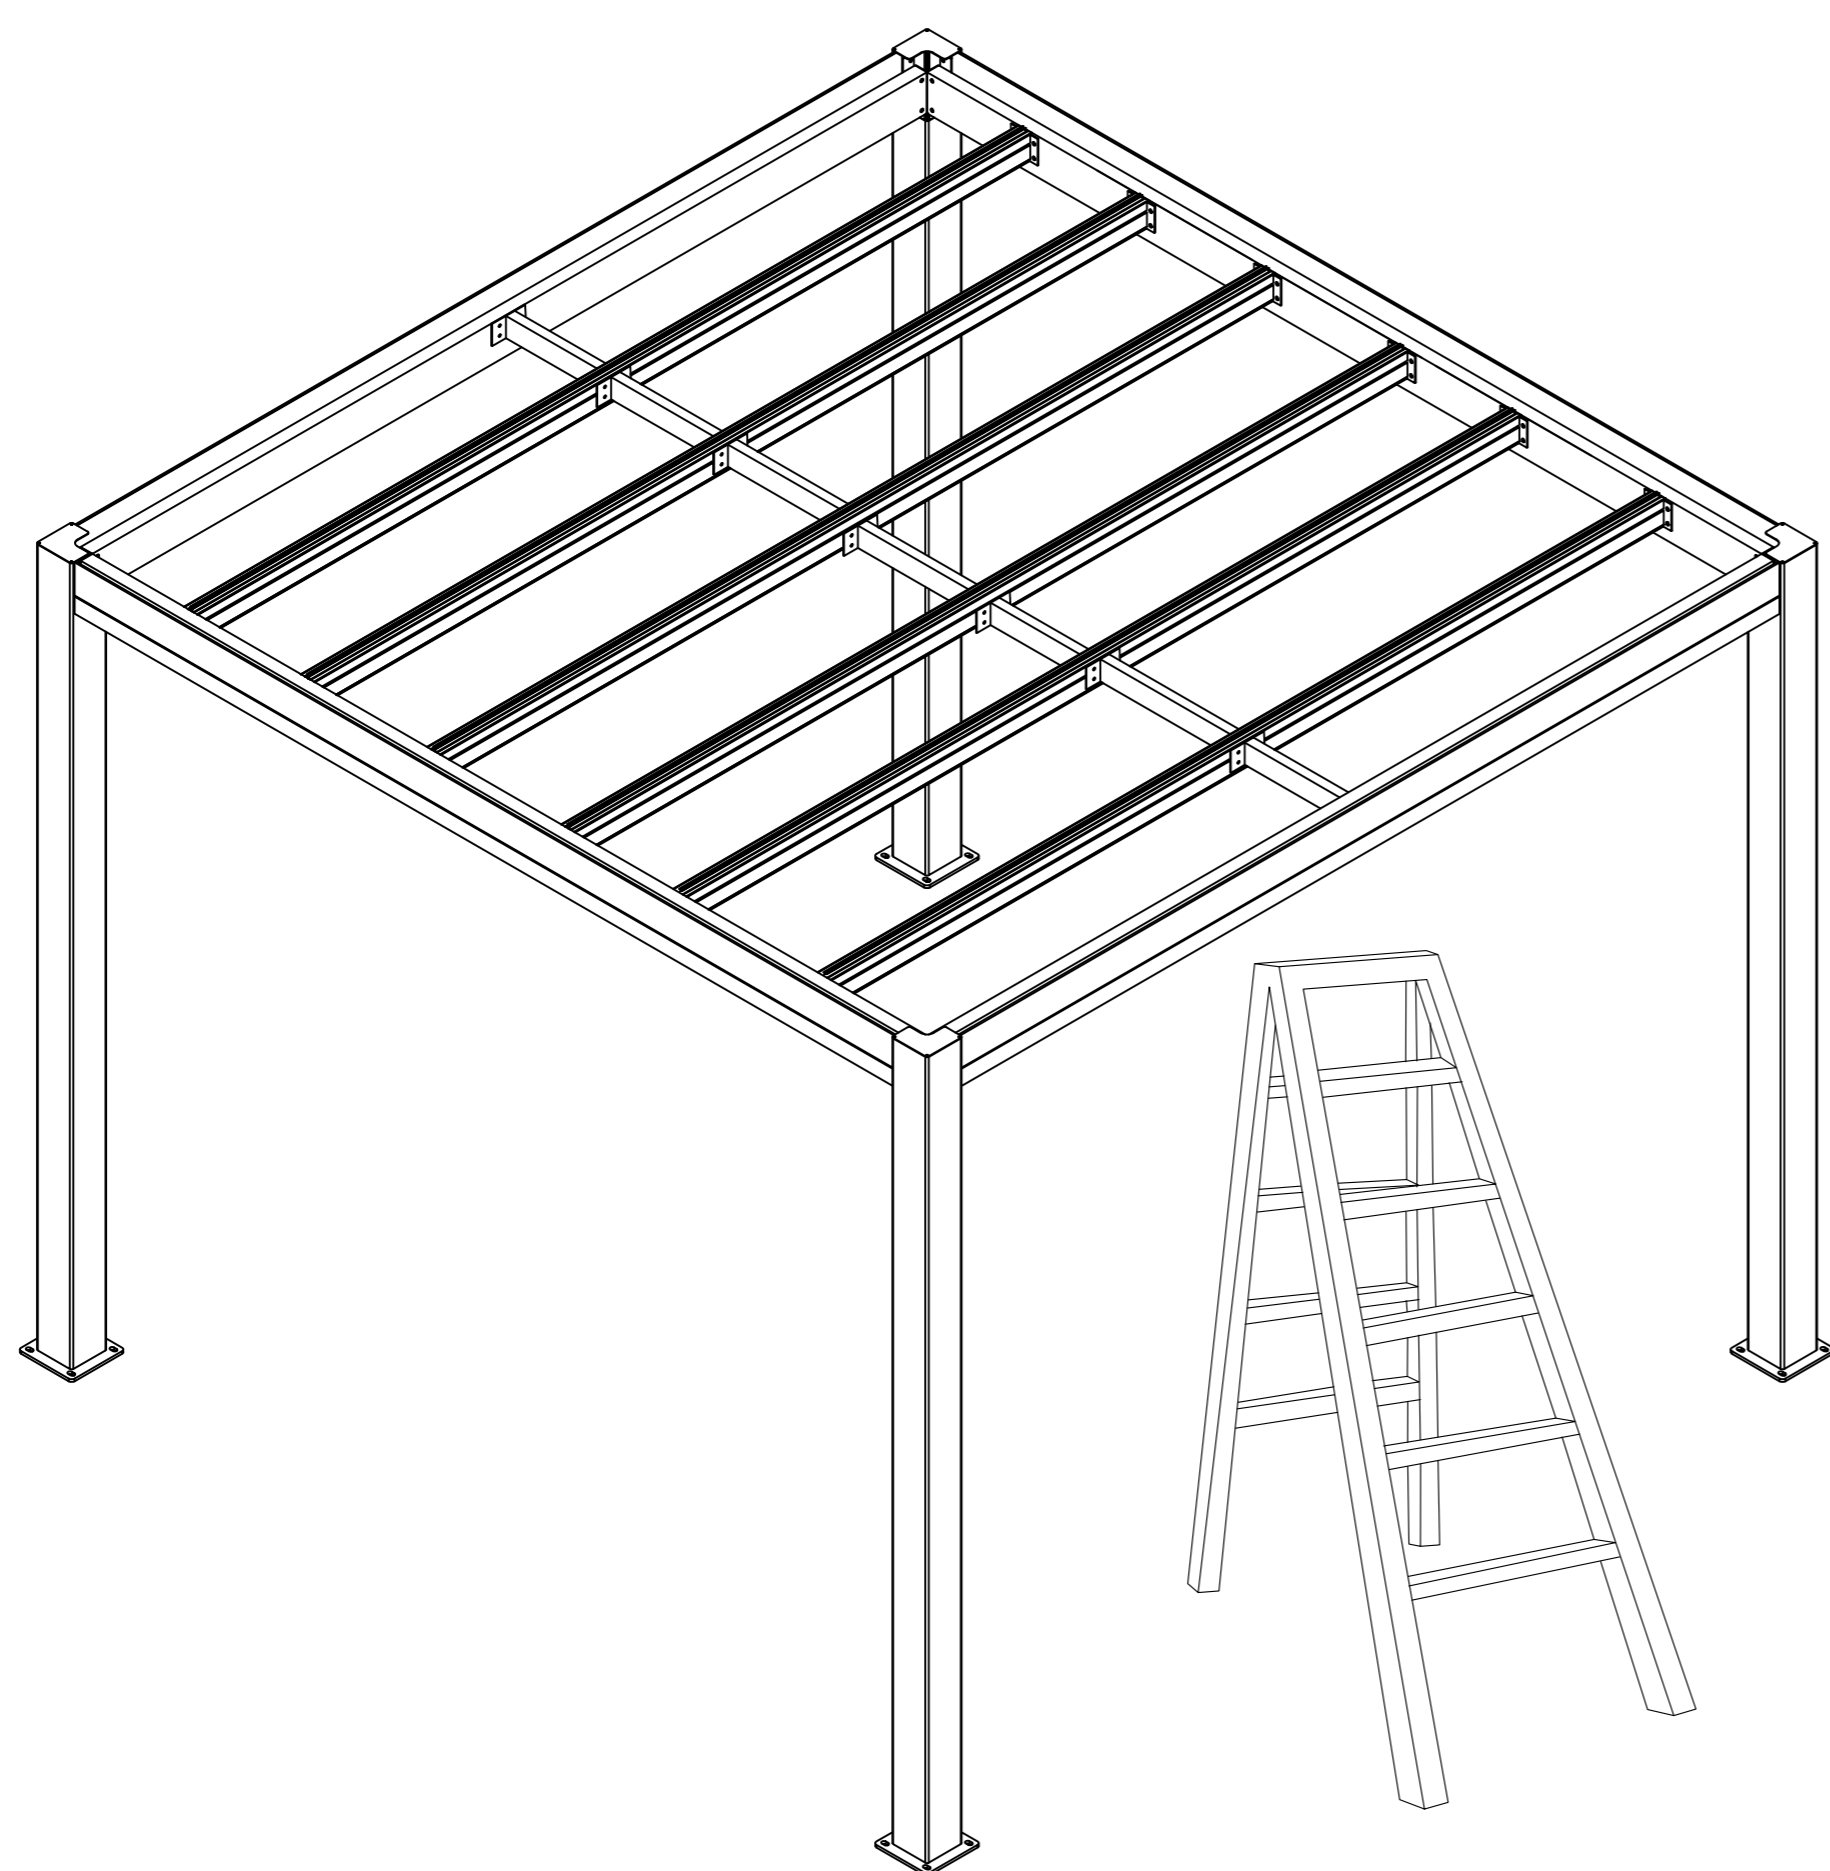

MN-14		14
MN-27		2