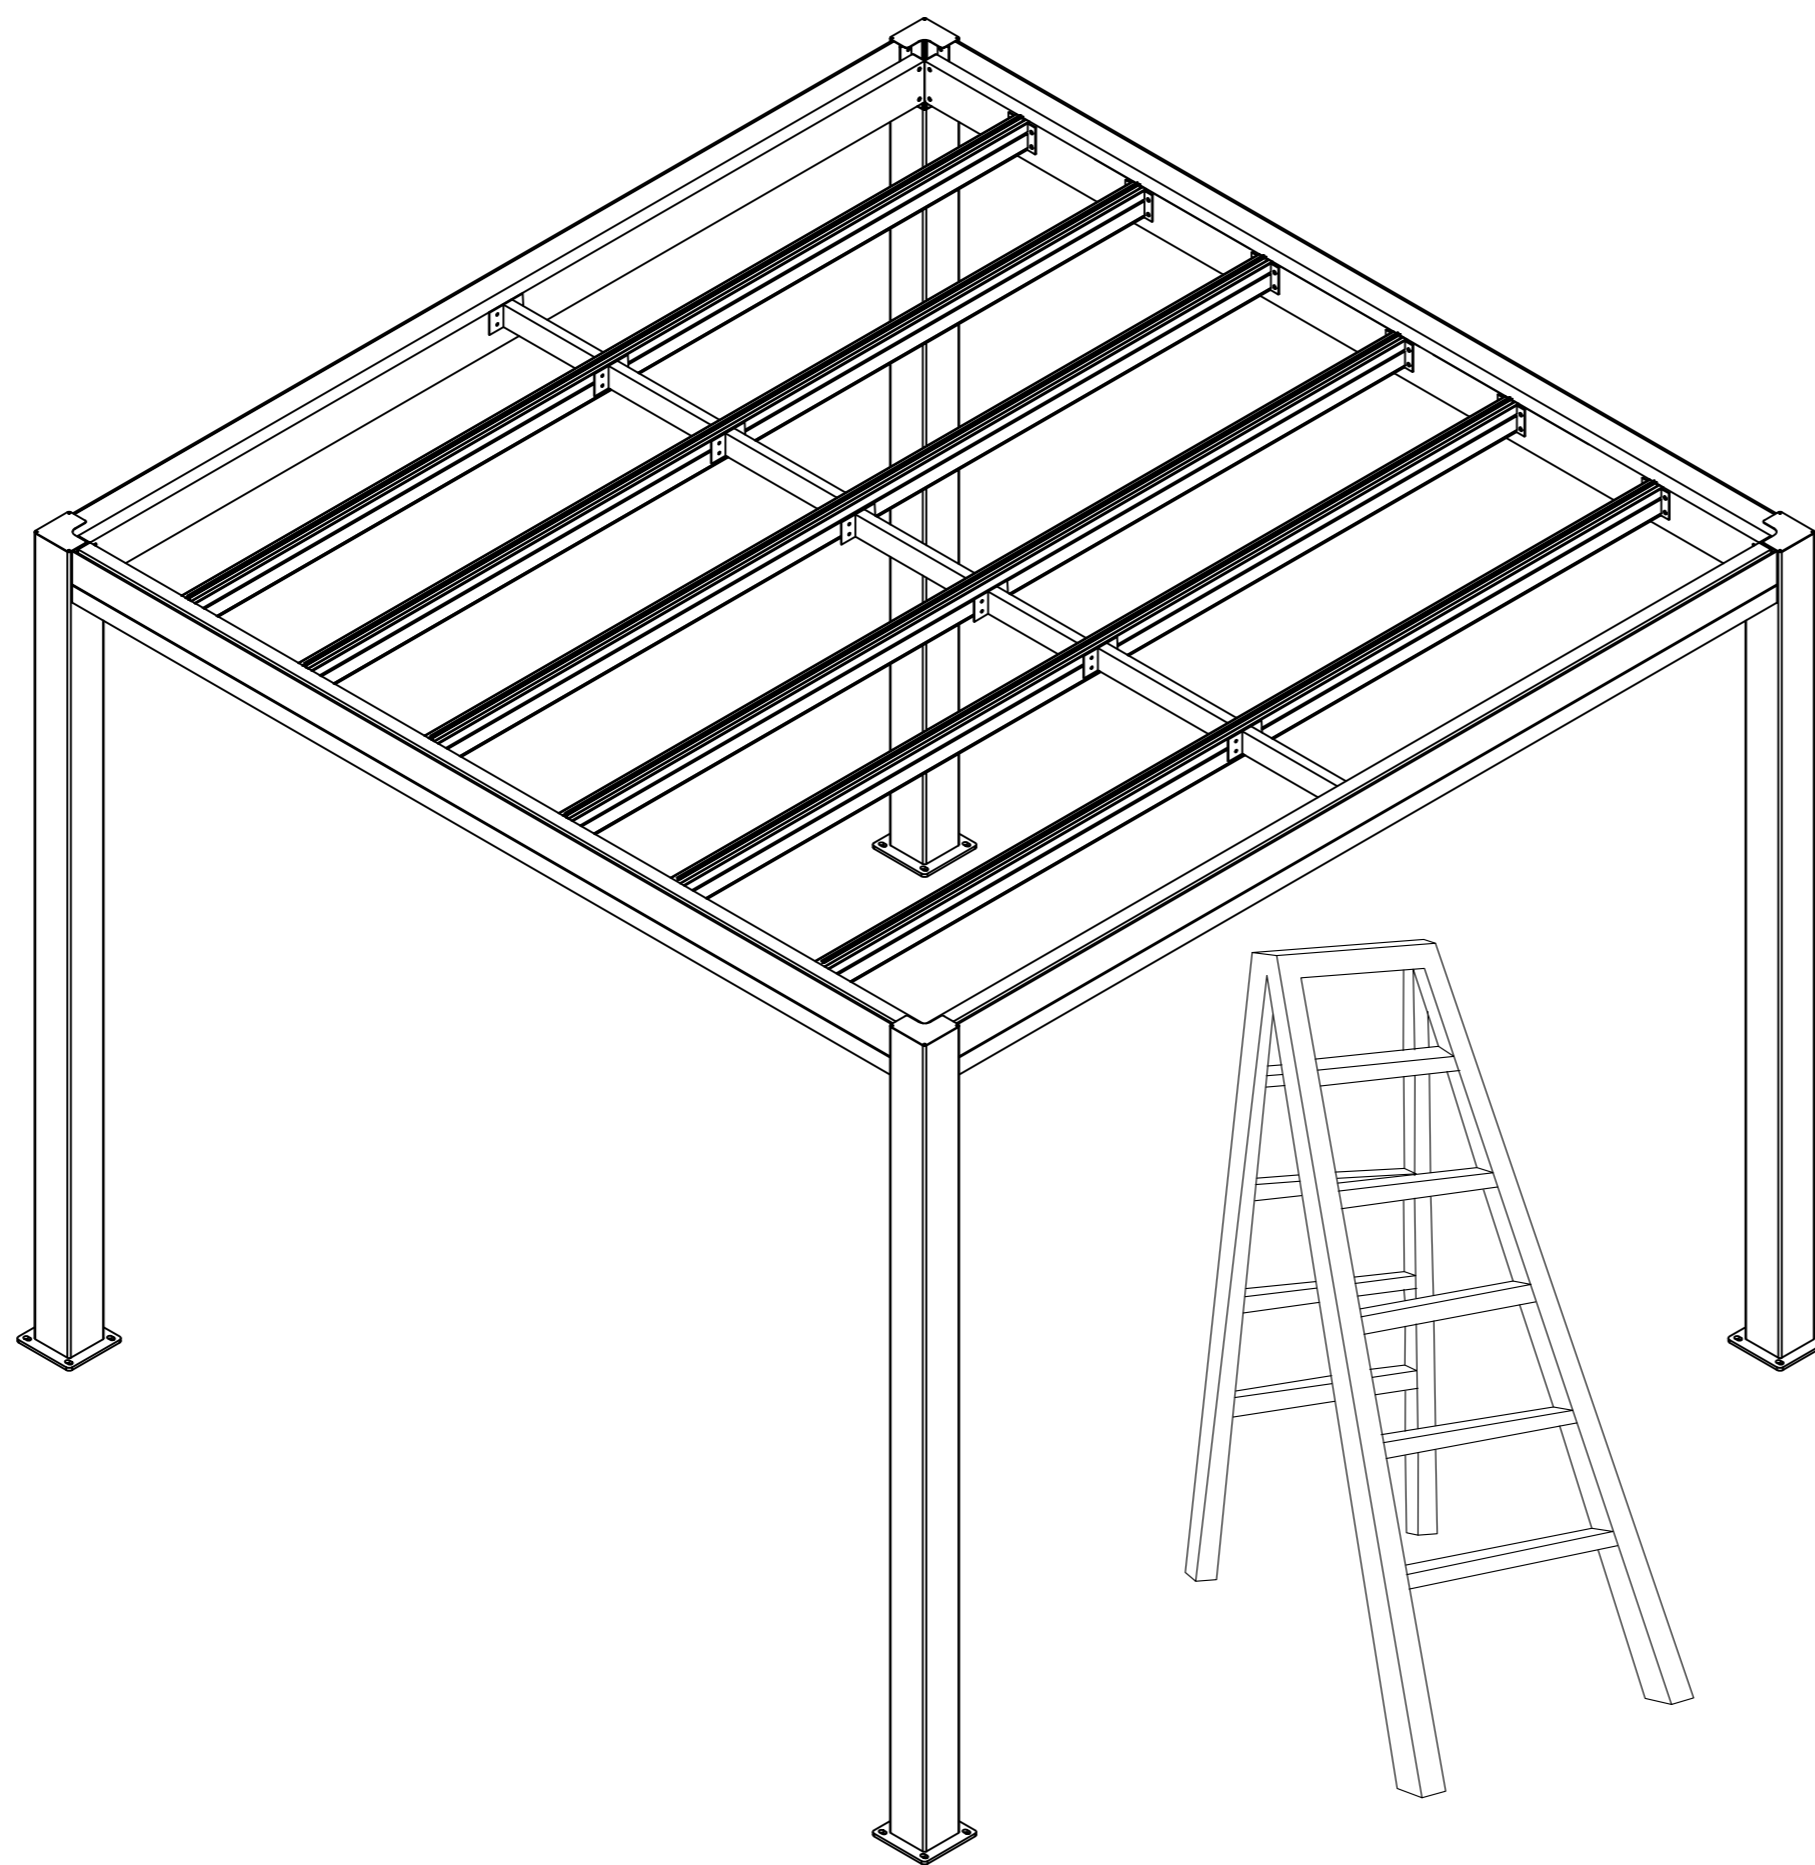

MN-22		8
MN-29		40