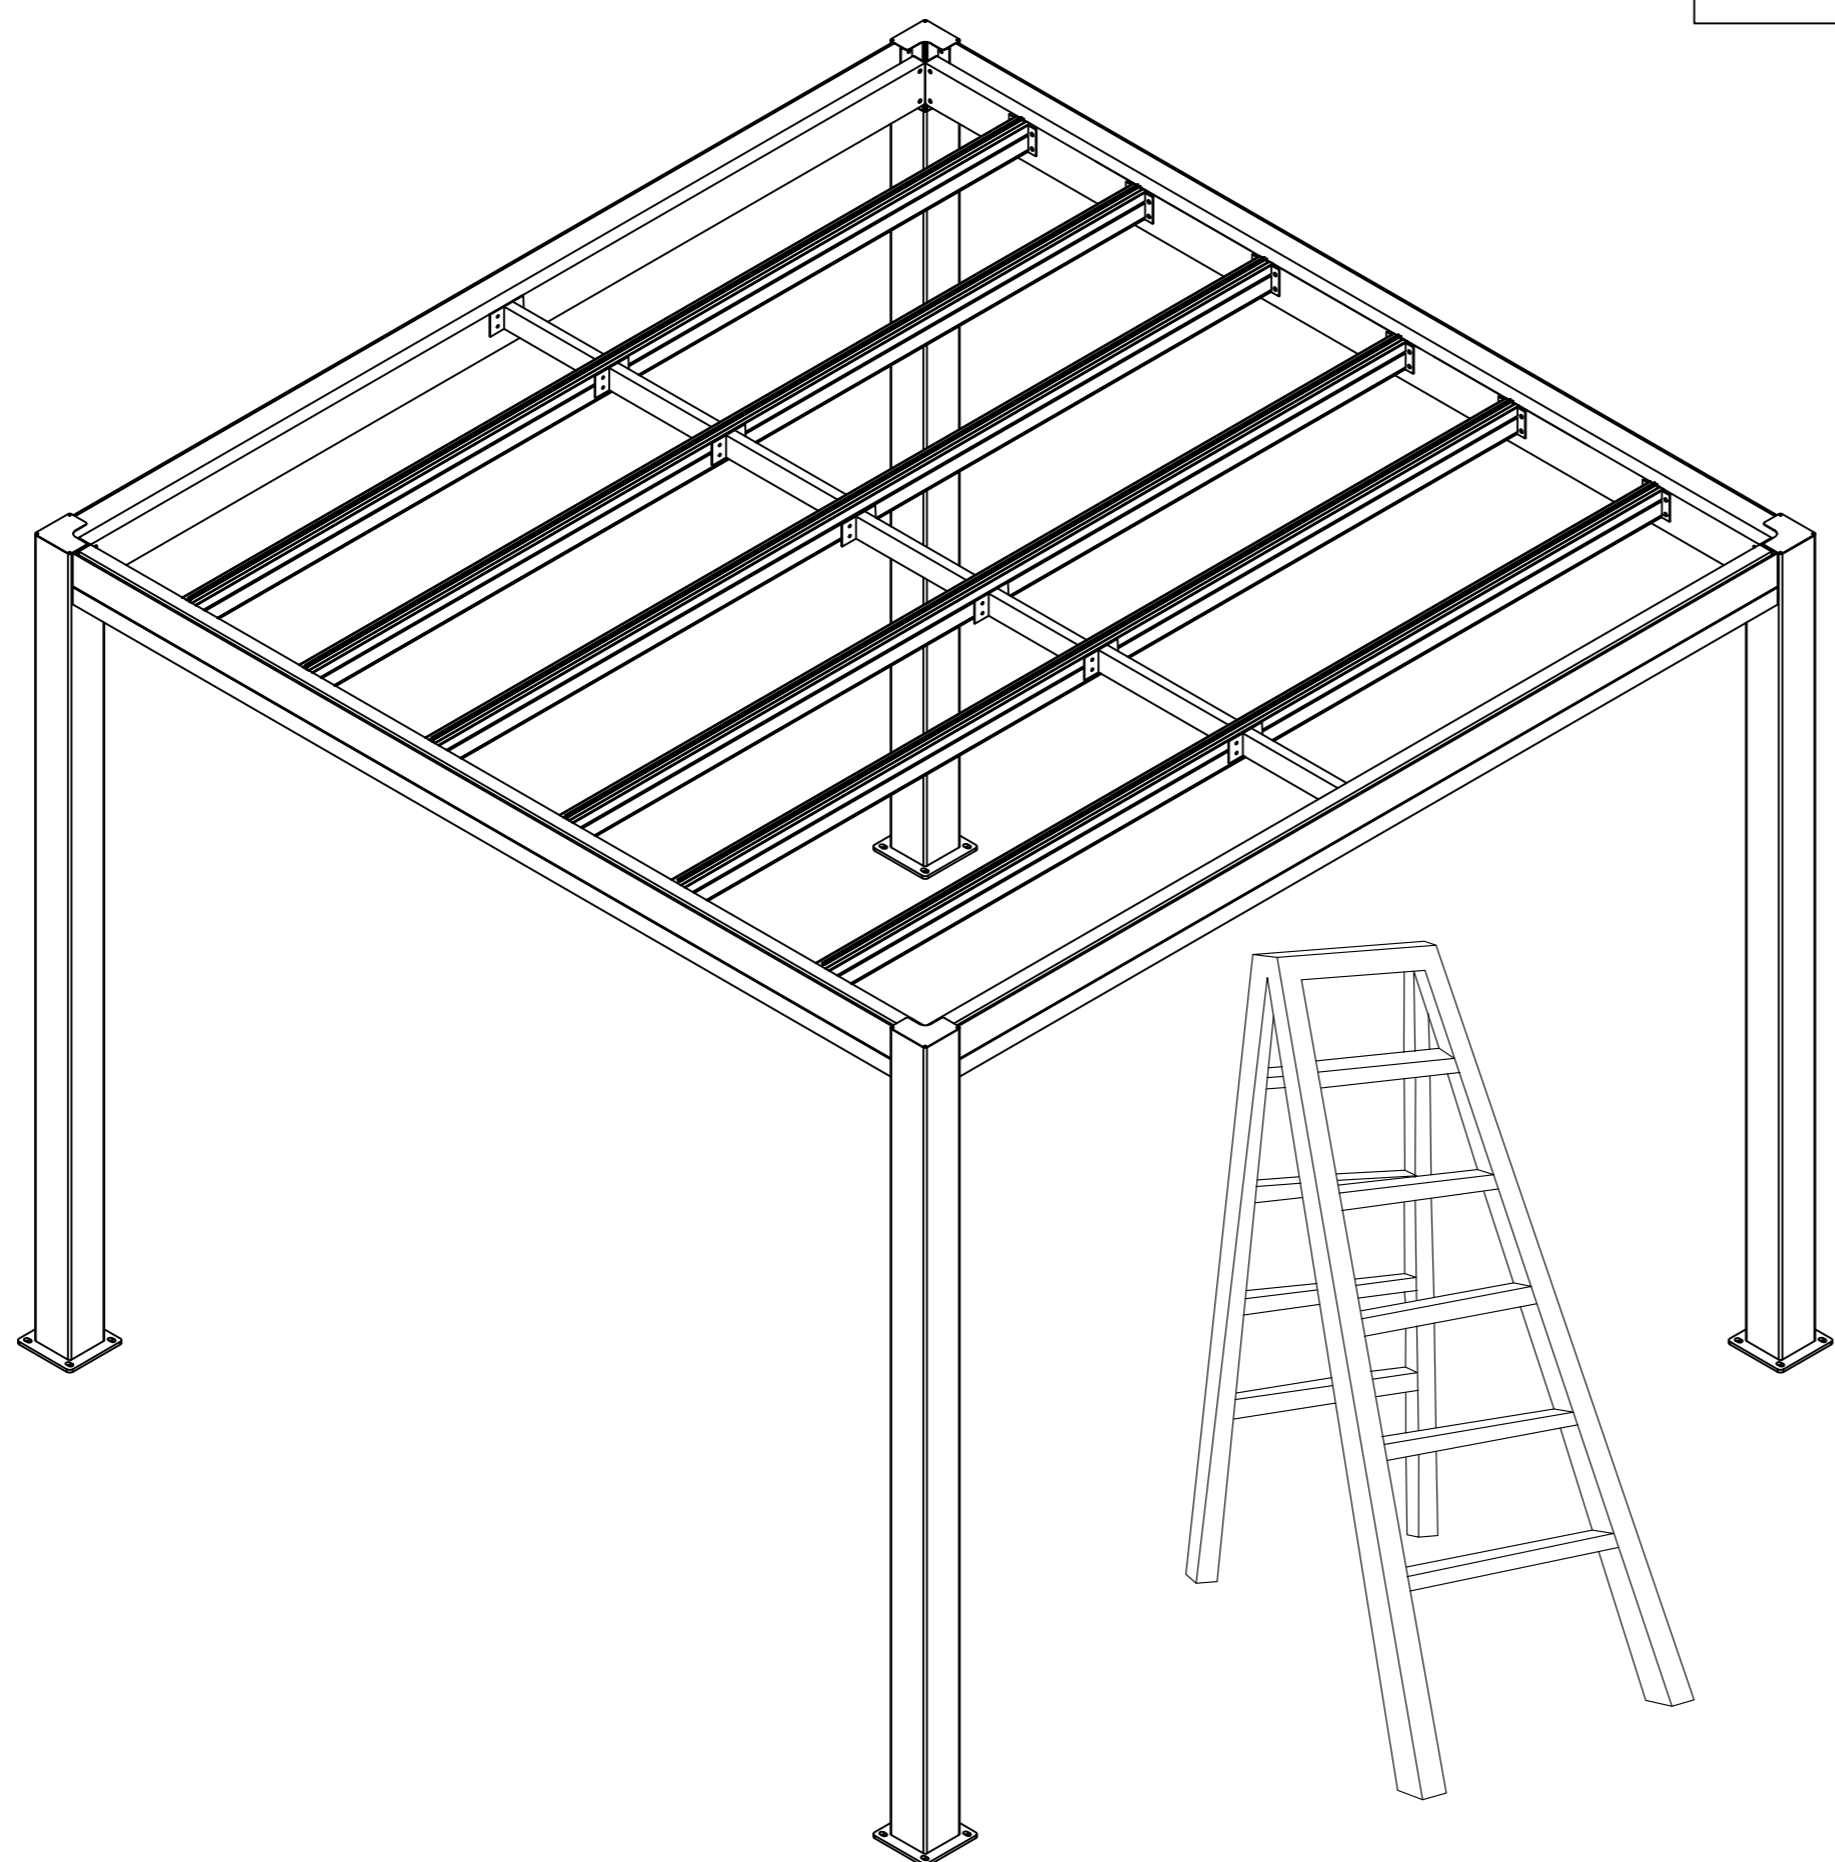

12

MN-32		7
MN-33		56+

Pls measure the diagonal size and make sure the diagonal size keeps same before screw MN-17 mounted. If not, pls adjust it to same size.

MN-17		16
-------	--	----

MN-22		8
MN-18		48m