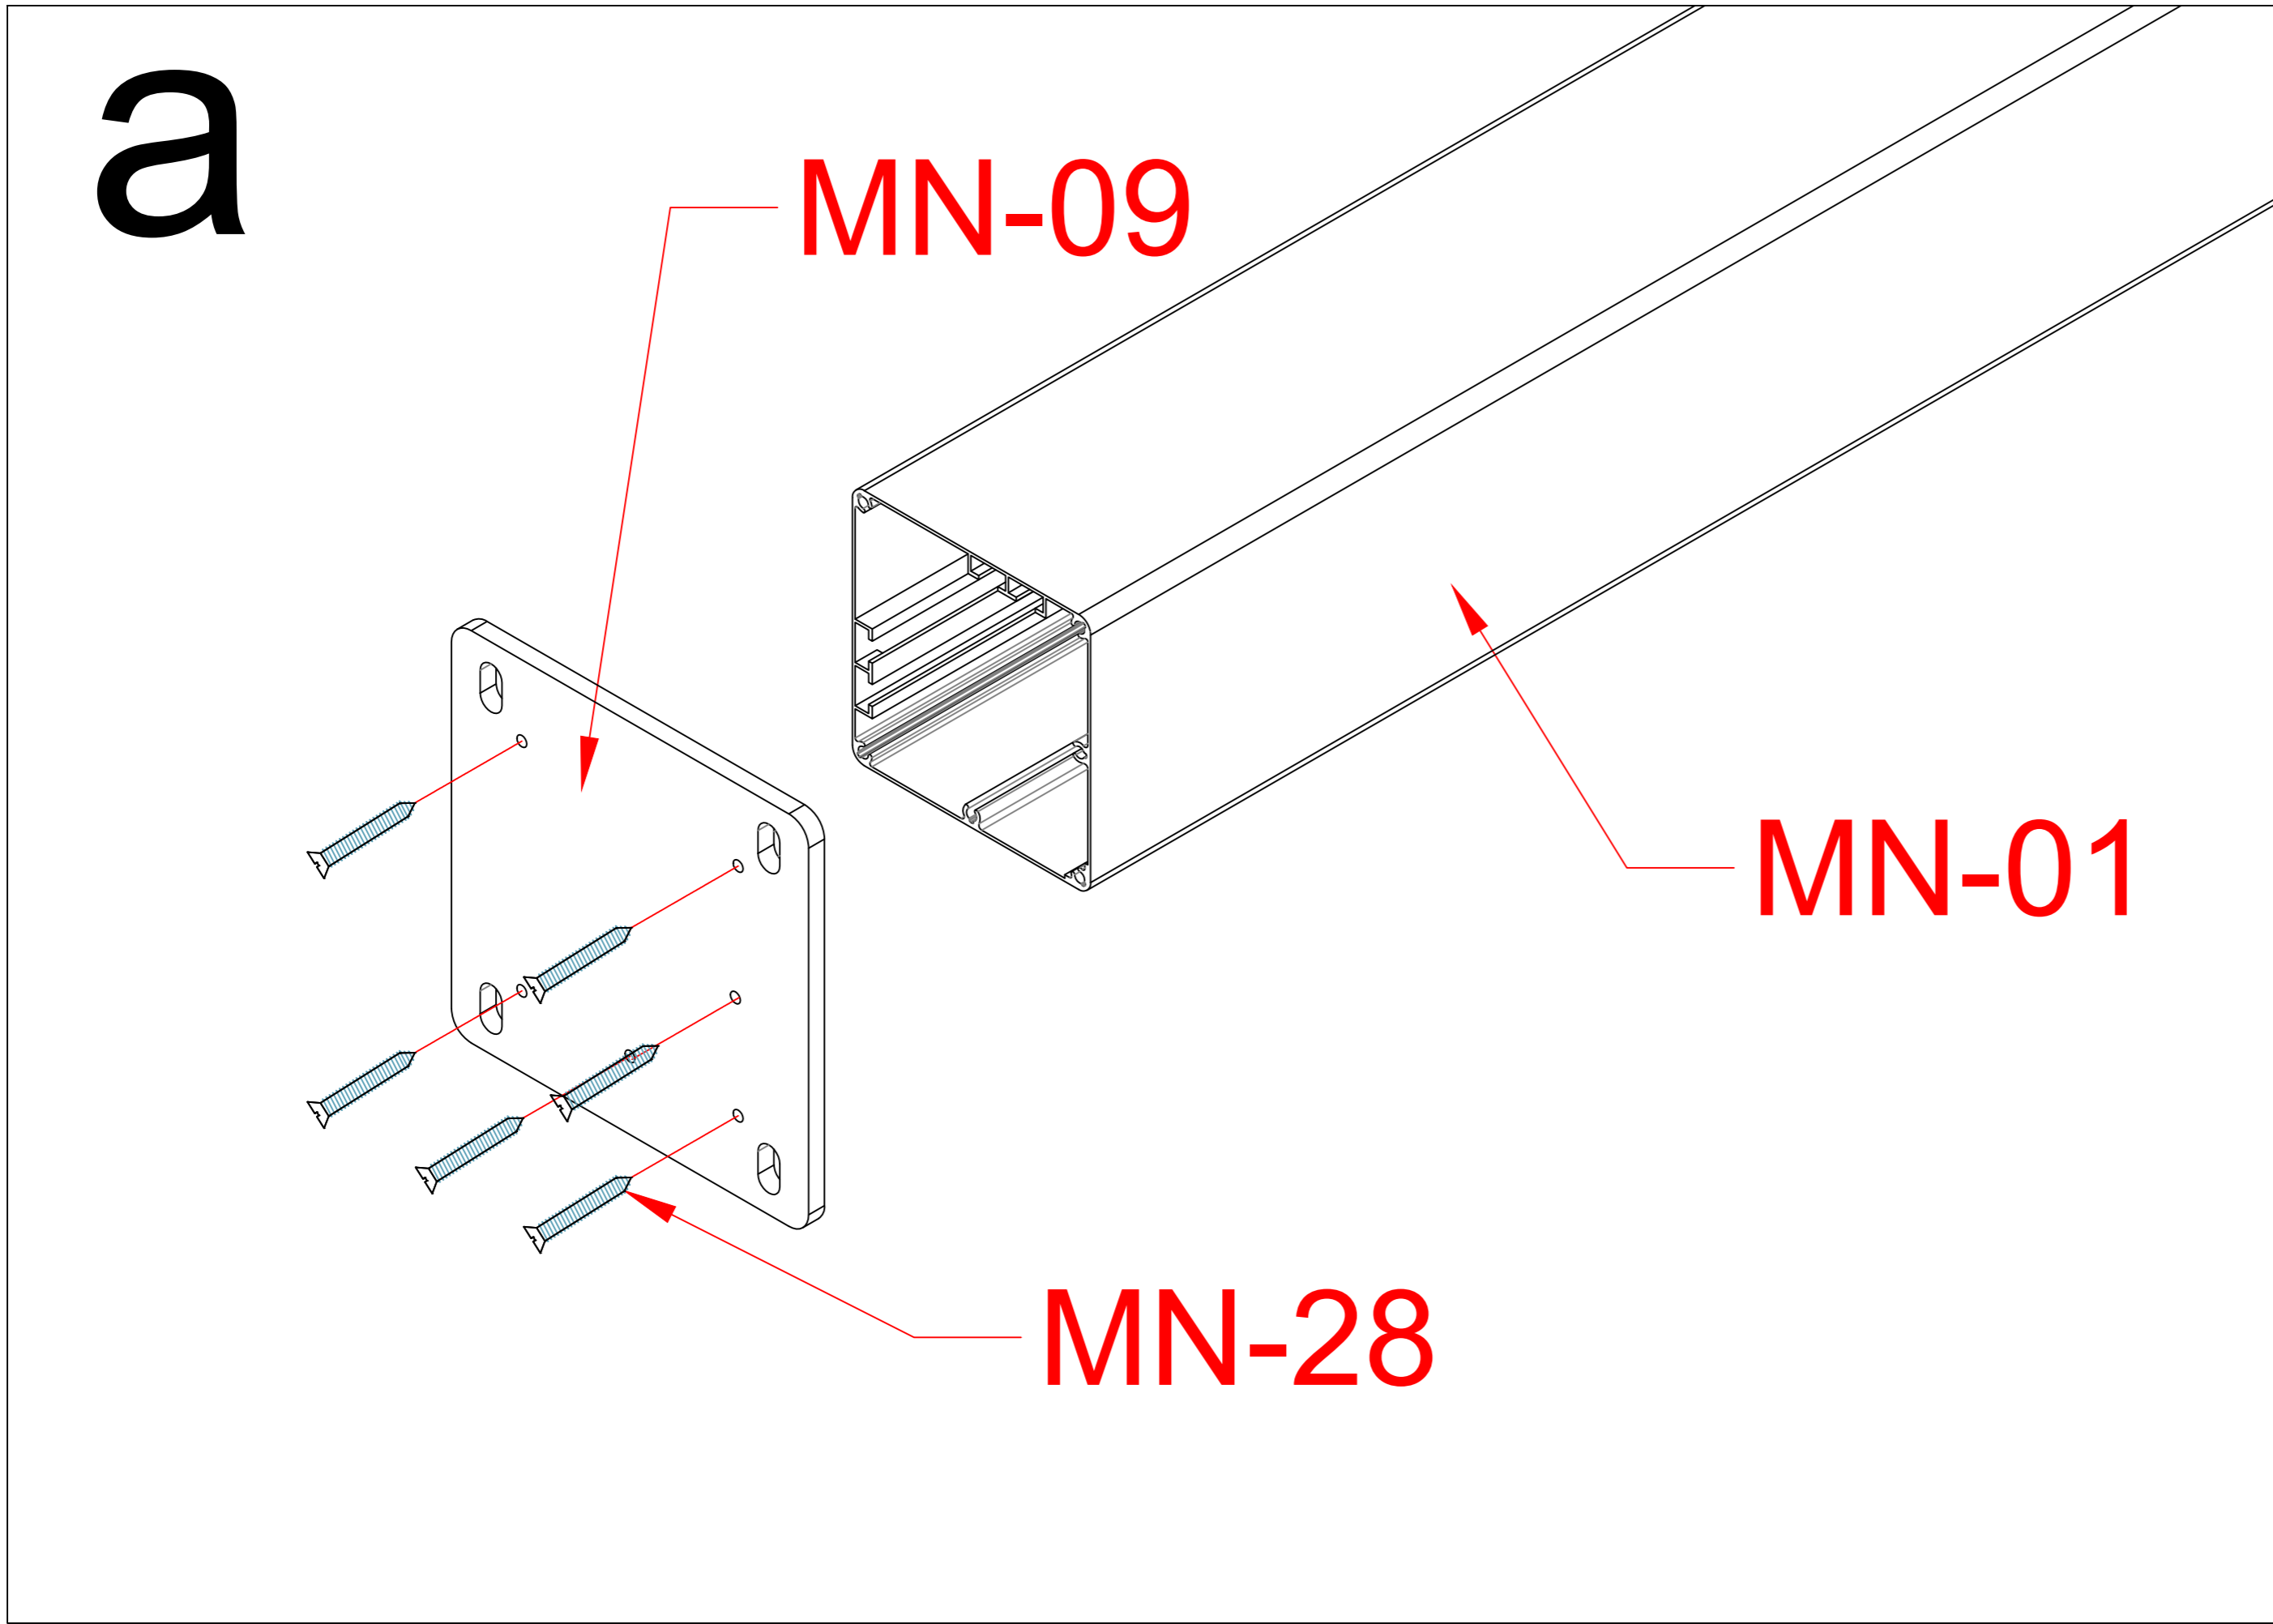

MN-01		4
MN-09		4
MN-28		24