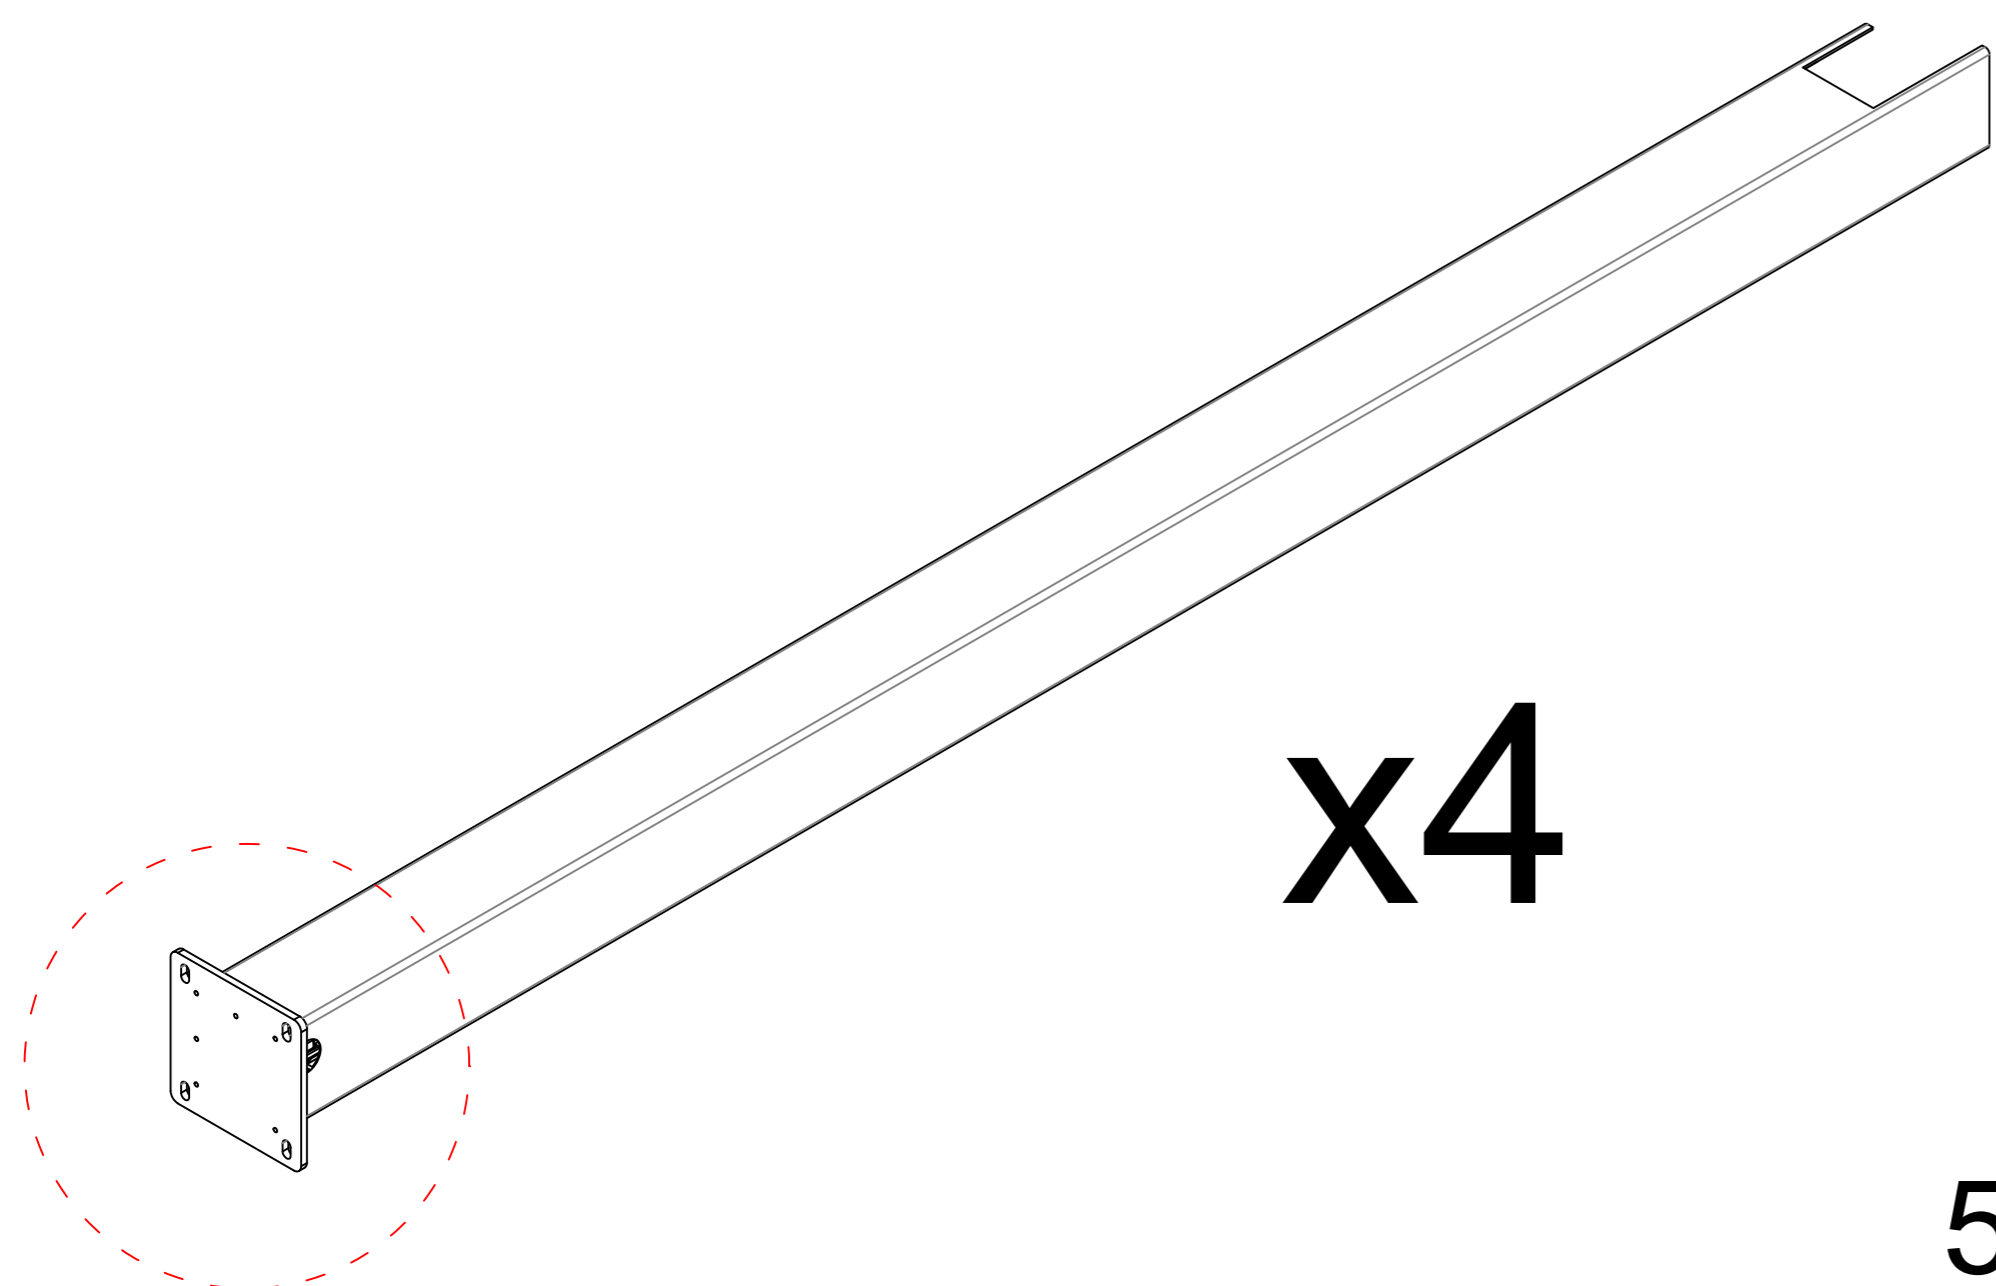

MN-01		4
MN-09		4
MN-28		24