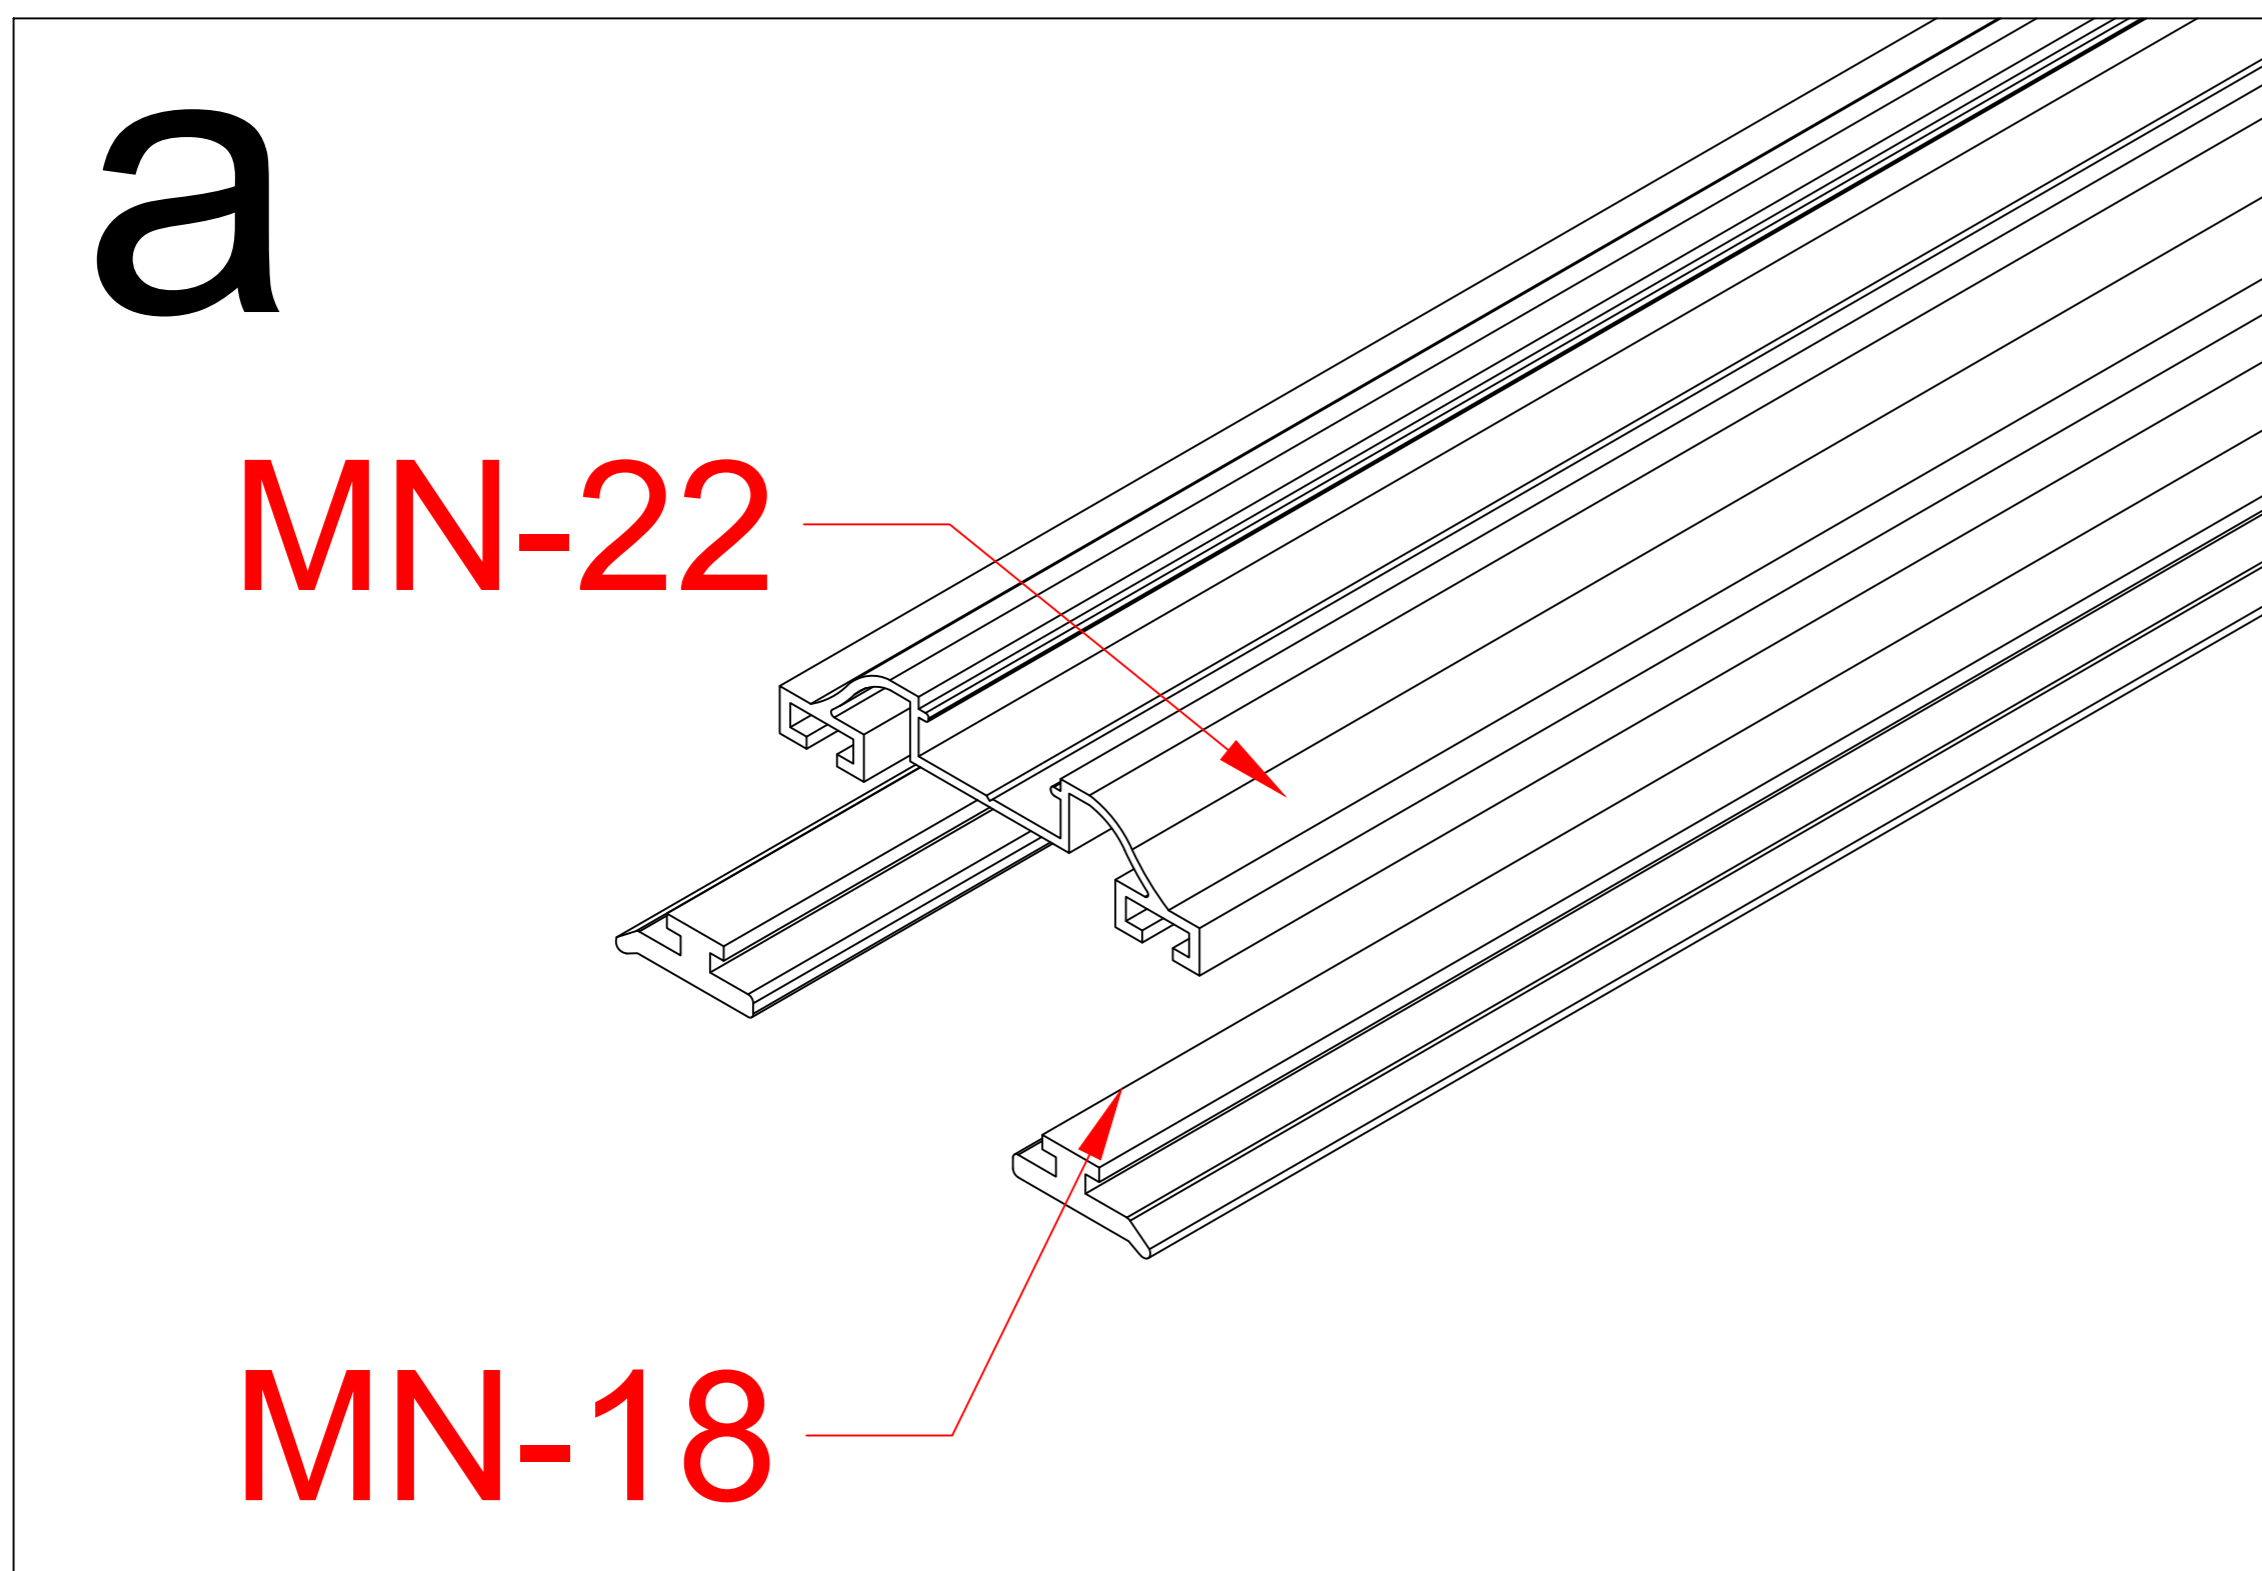

MN-22		15
MN-18		90m