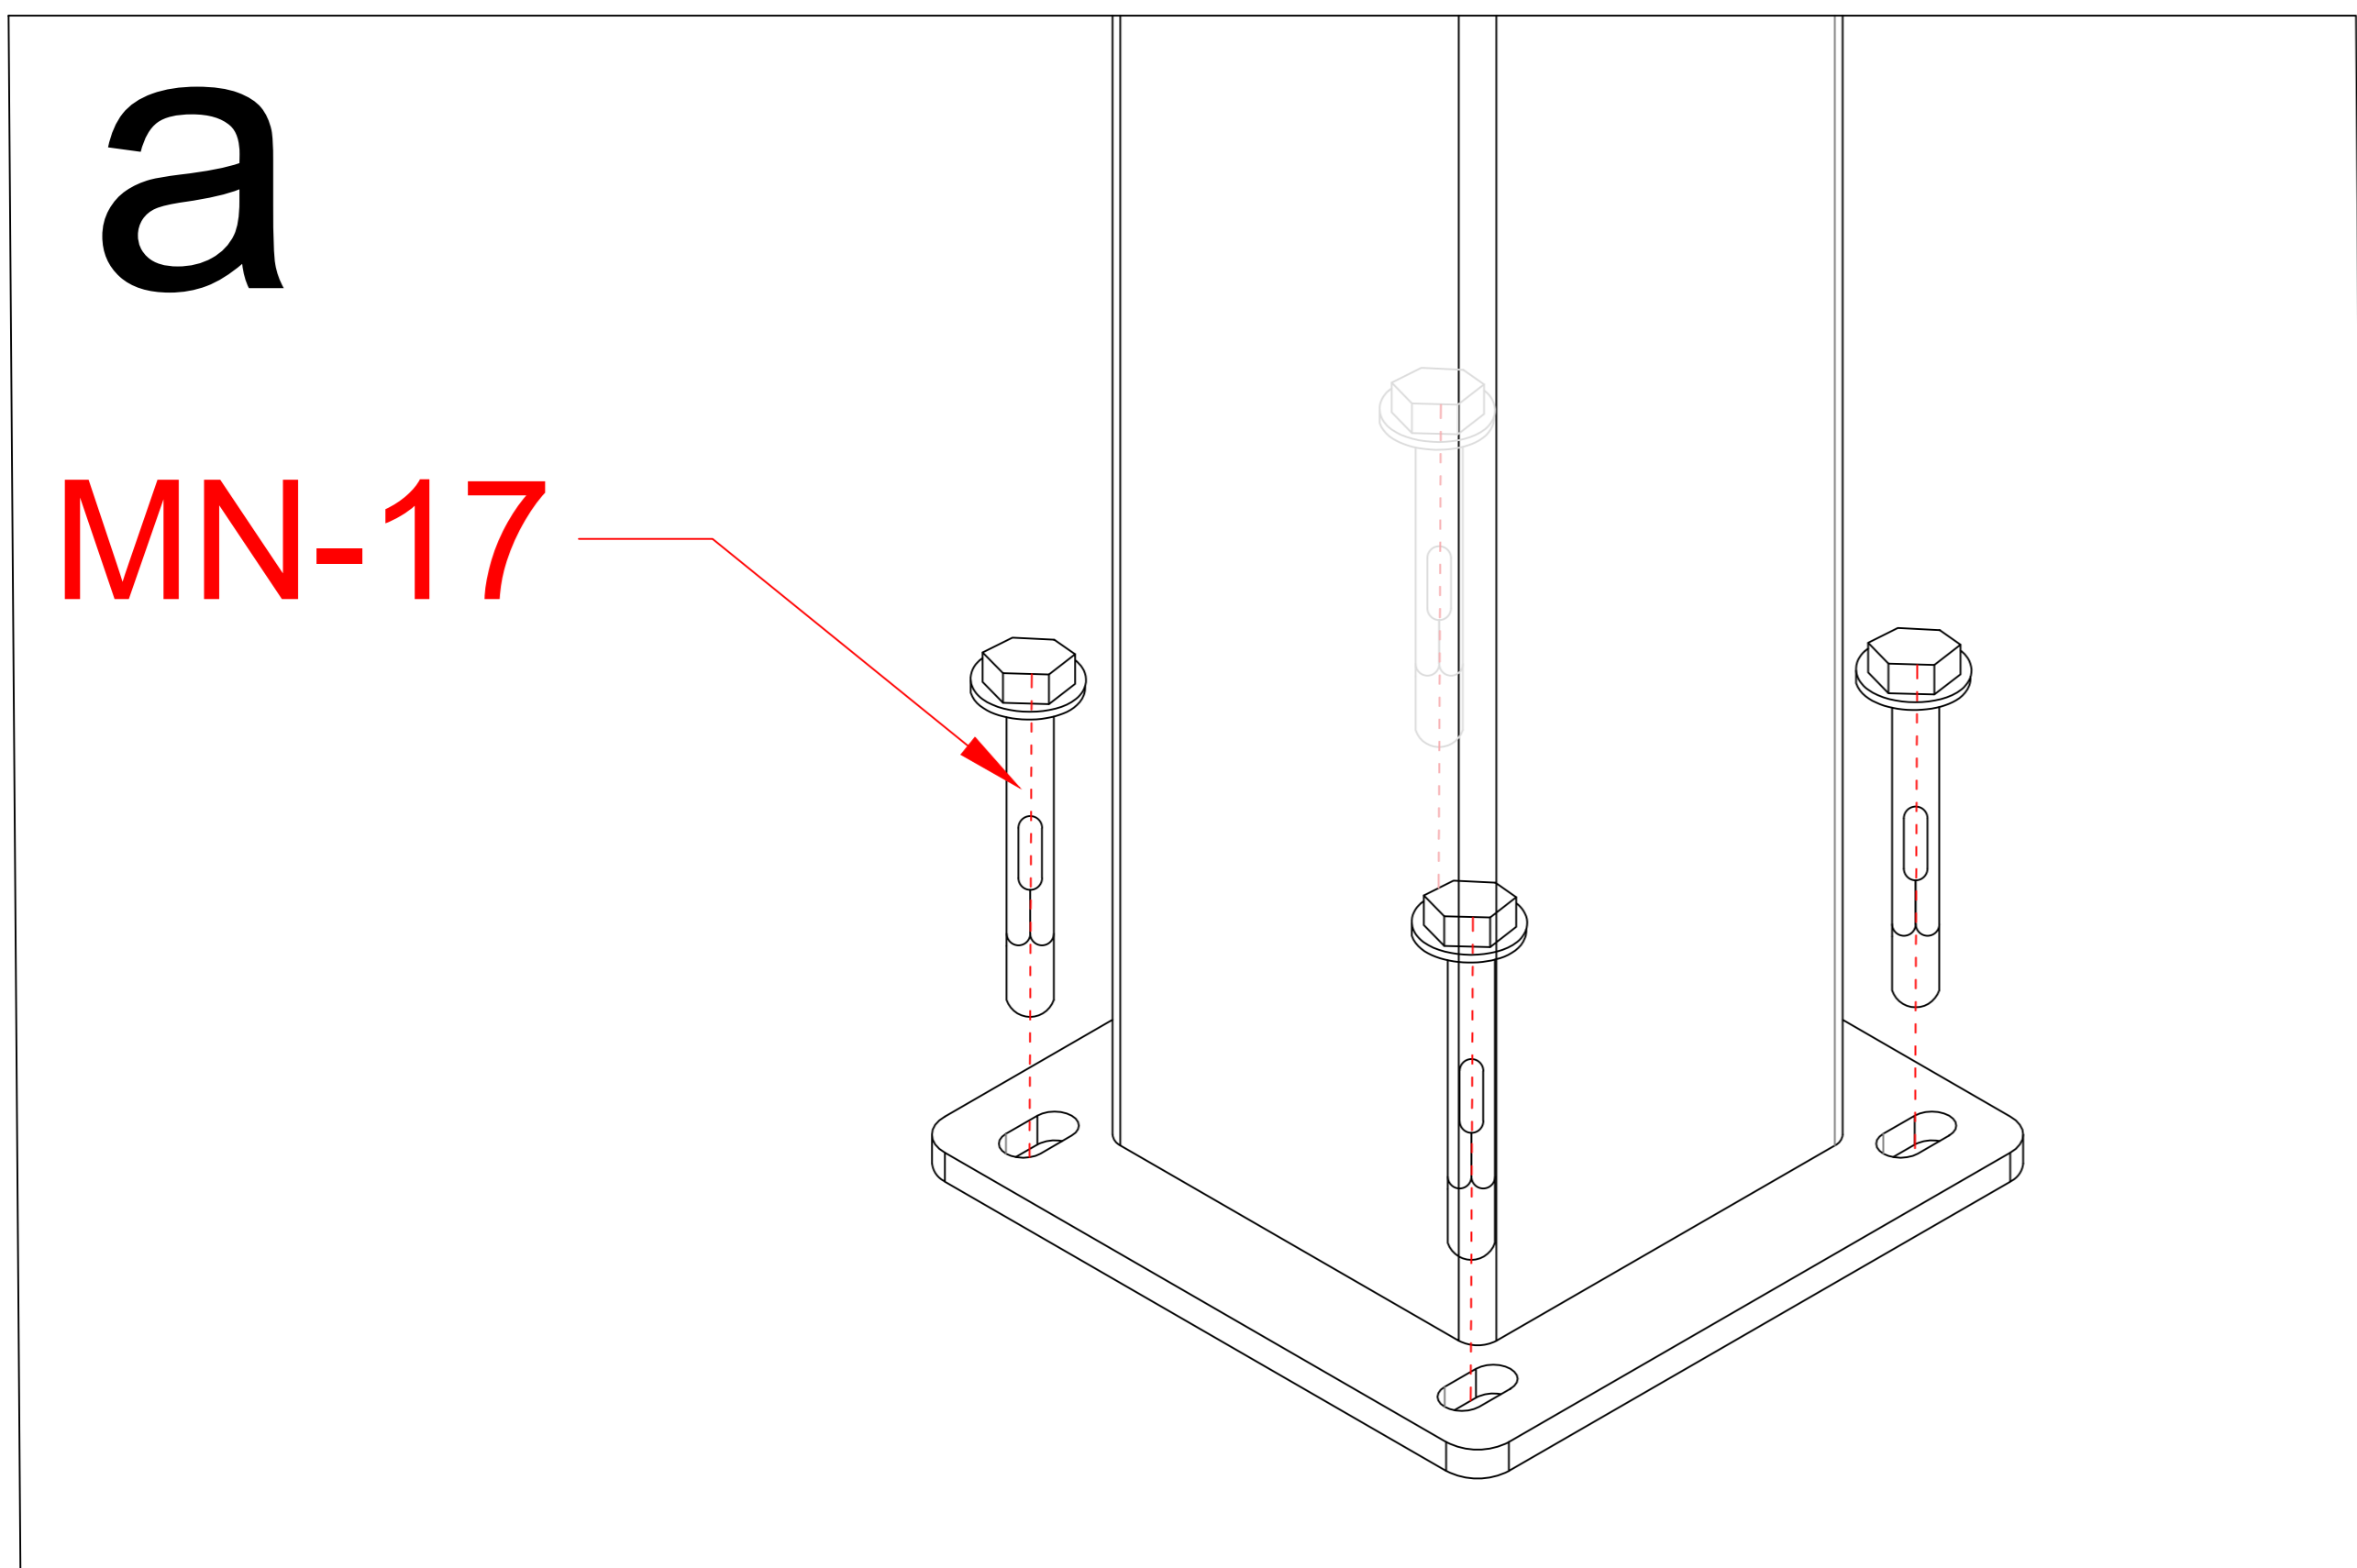

MN-01A		2
MN-16		1

MN-08		4
MN-08A		2
MN-08B		2
MN-20	M5.5*19	20

**x13**

MN-07		13
MN-18		78m

MN-07		13
MN-12		104

Pls measure the diagonal size and make sure the diagonal size keeps same before screw MN-17 mounted. If not, pls adjust it to same size.