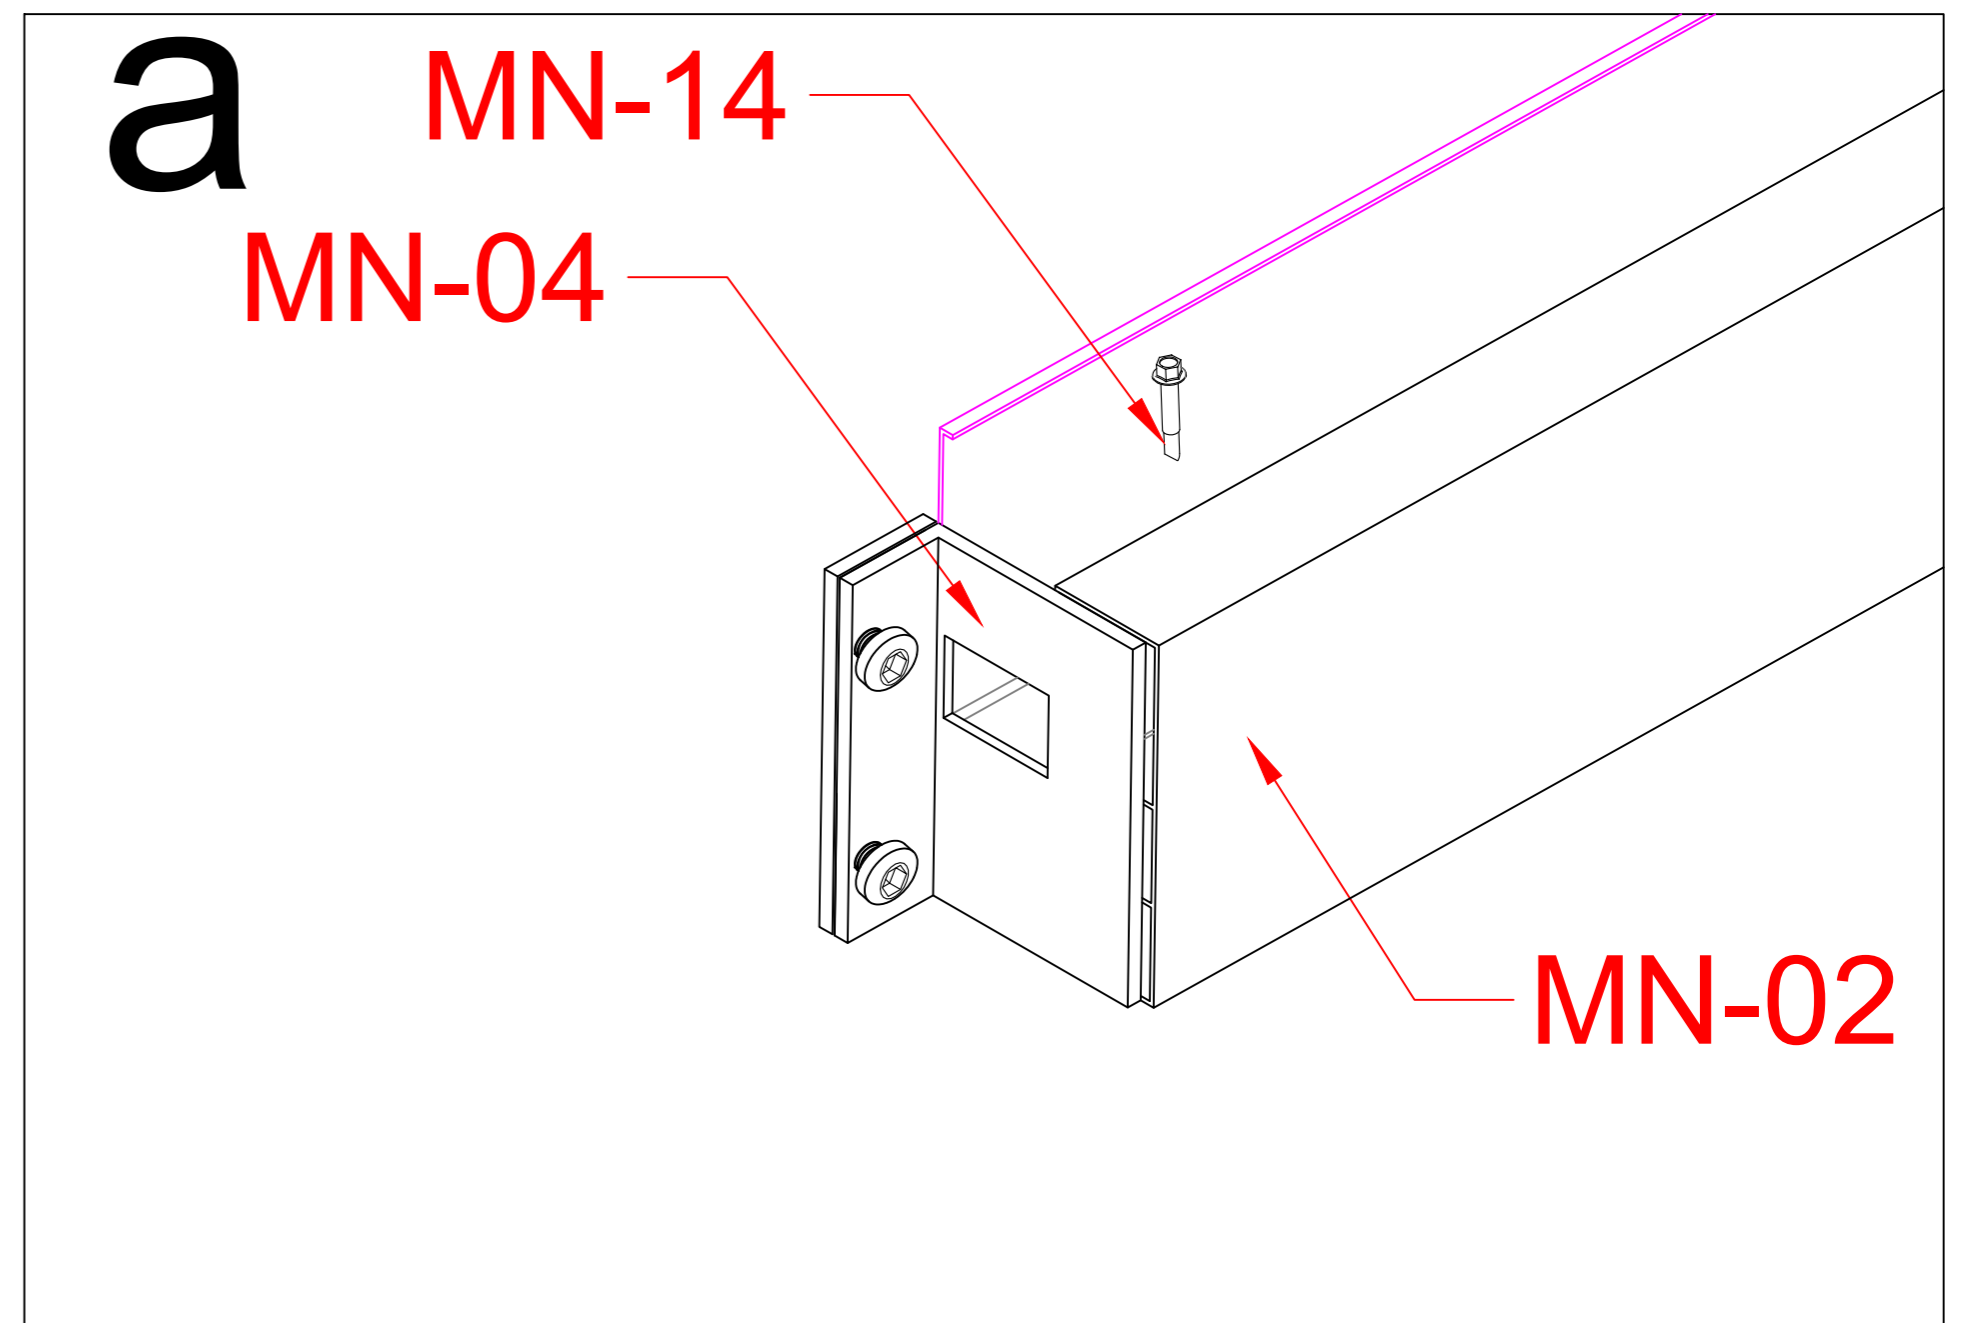

MN-02		2
MN-02A		2
MN-03		2
MN-04		4
MN-05		2
MN-14		34