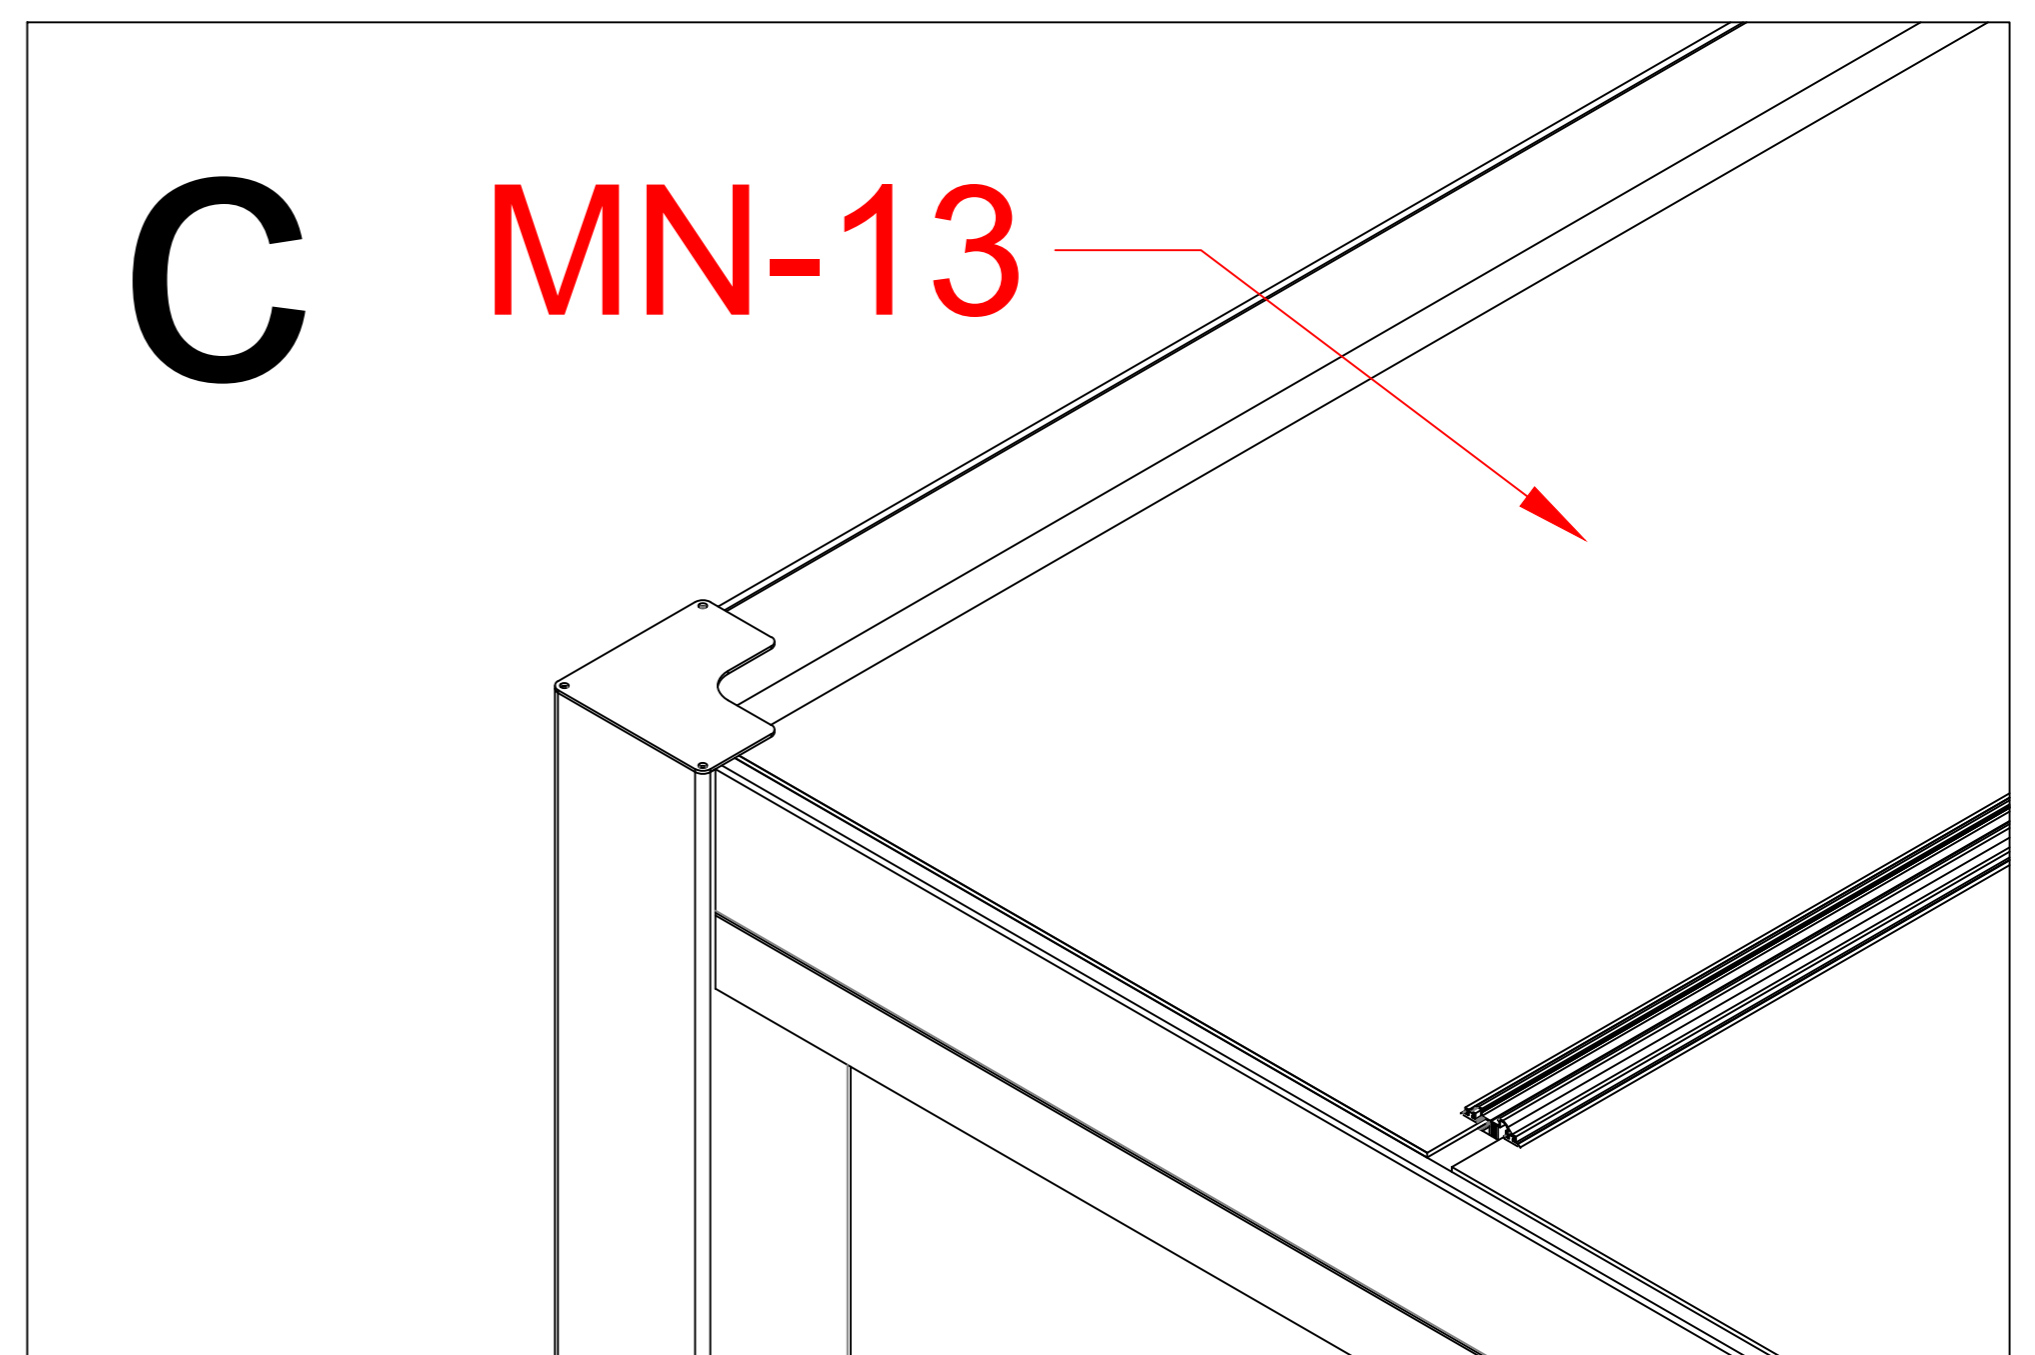

MN-13	pc	14
MN-15		2
MN-19		23m