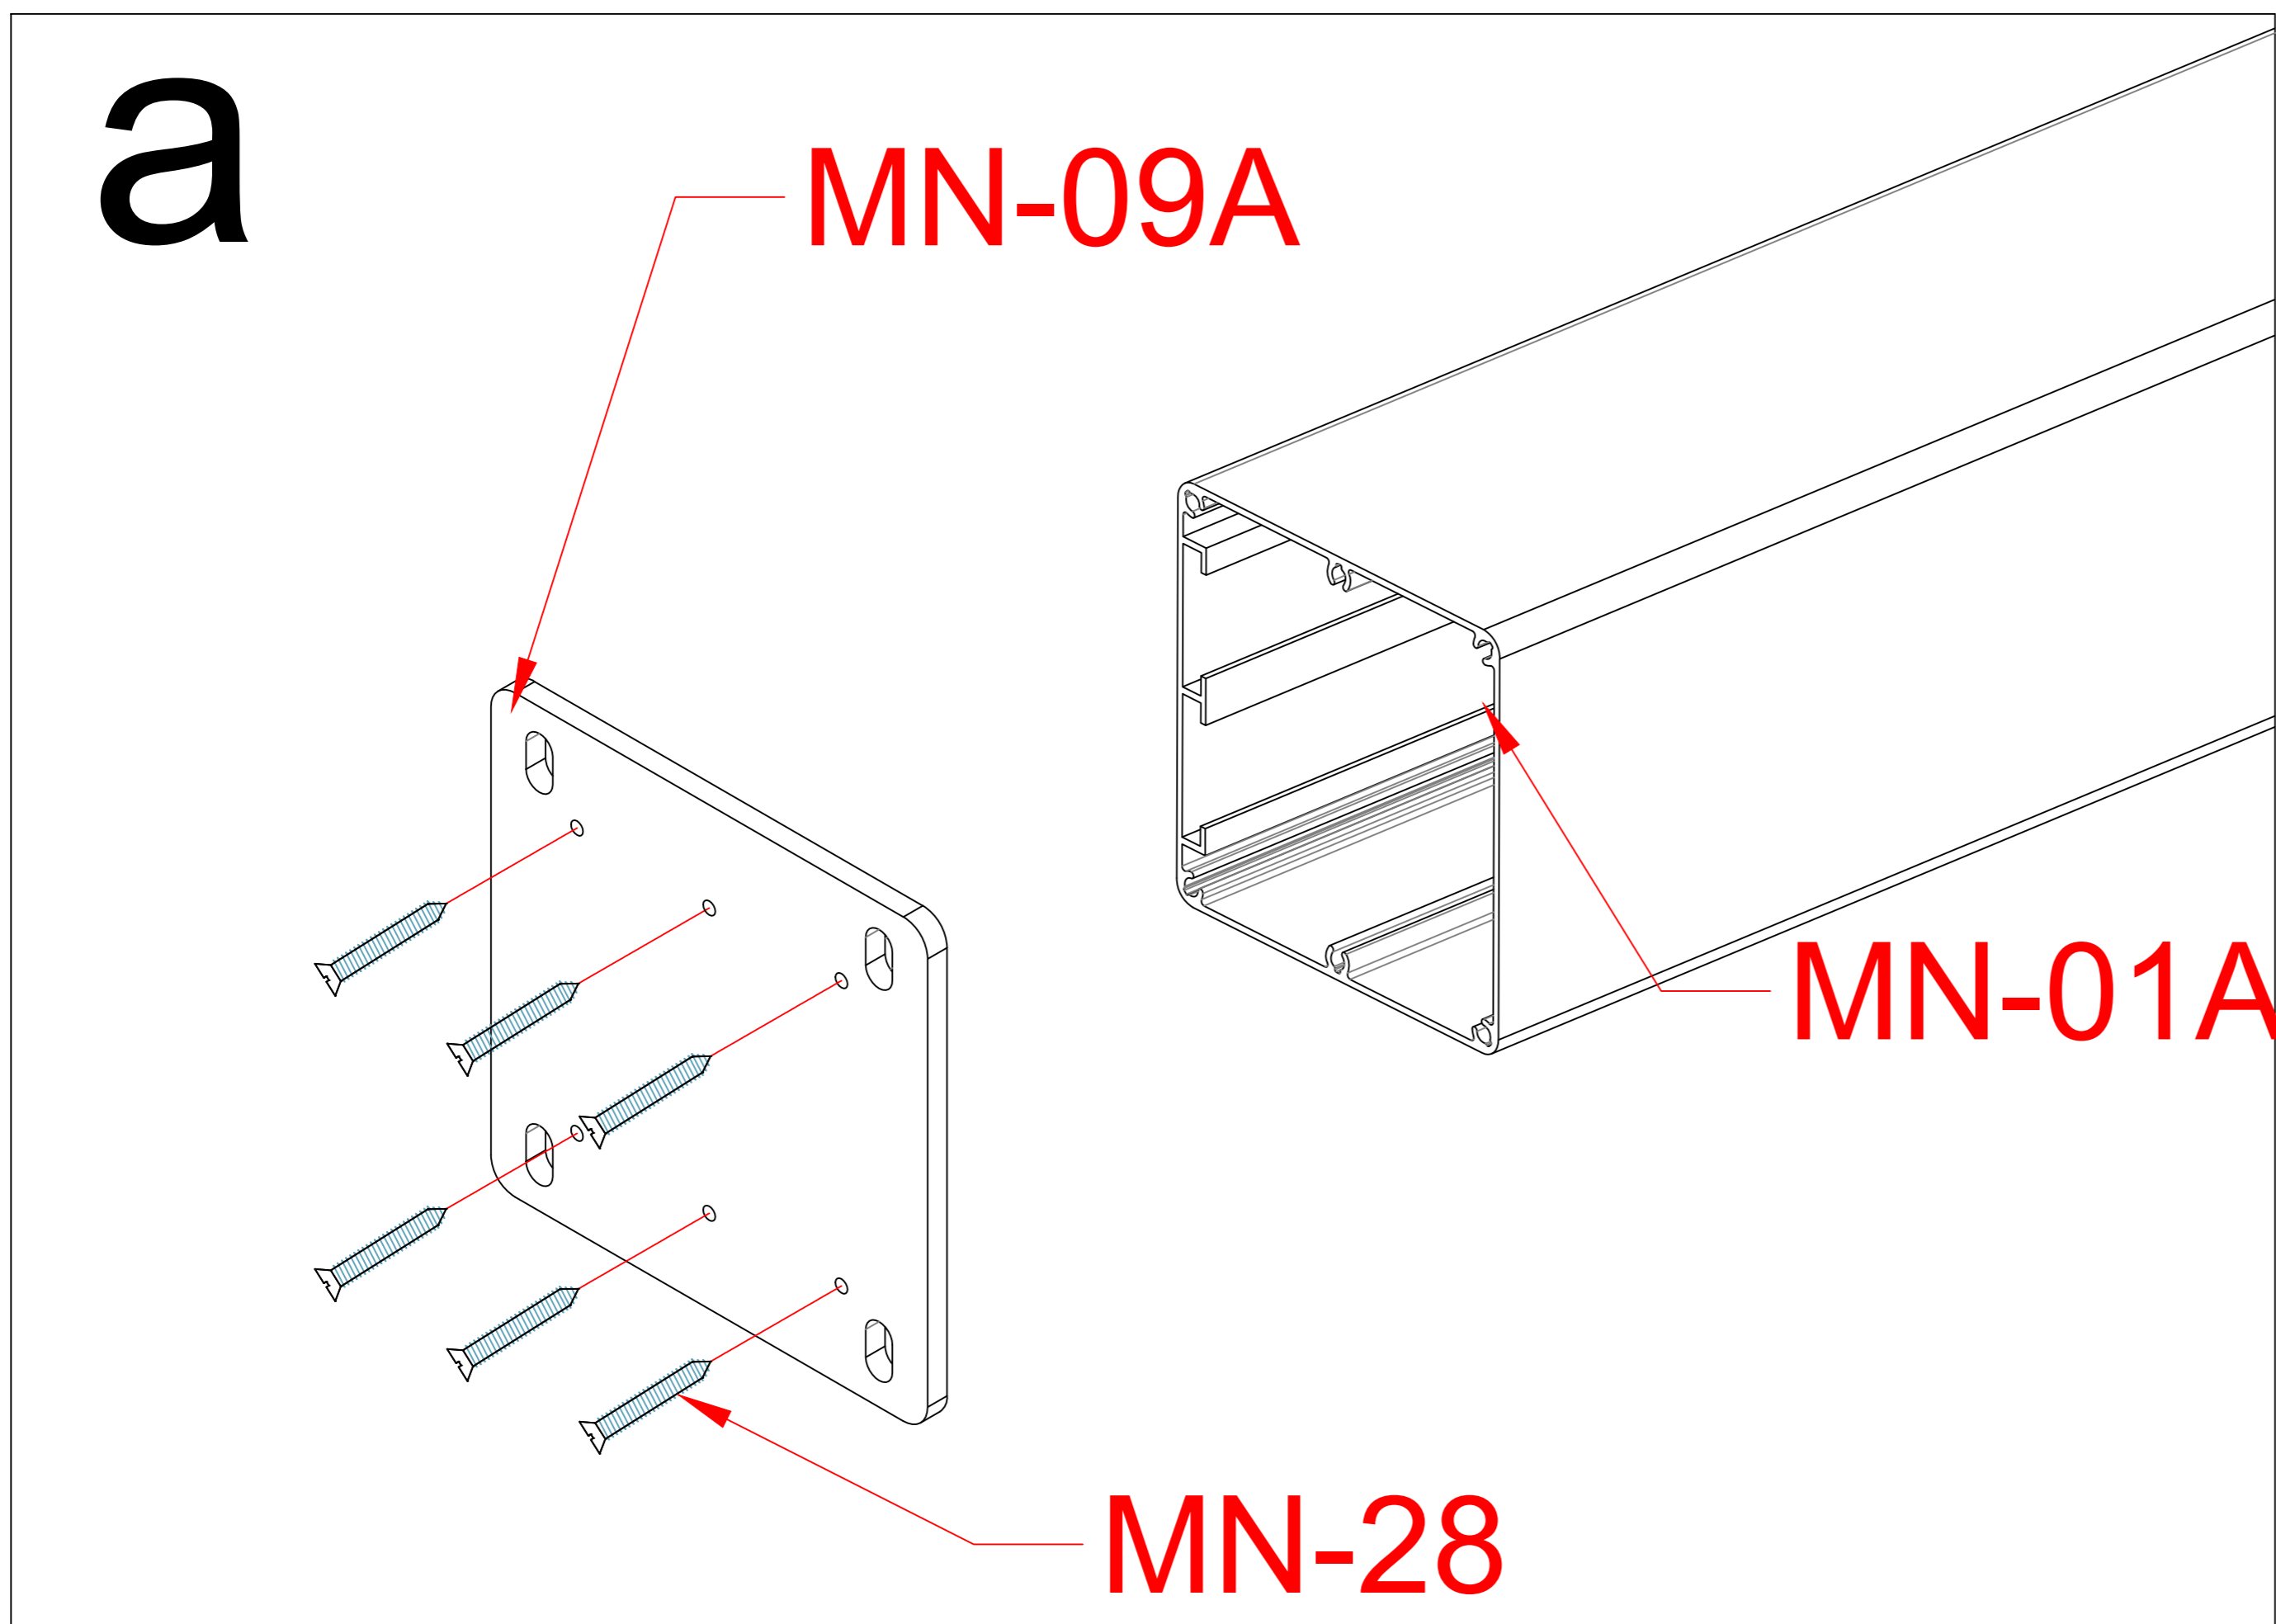

MN-01A		2
MN-09A		2
MN-28		12