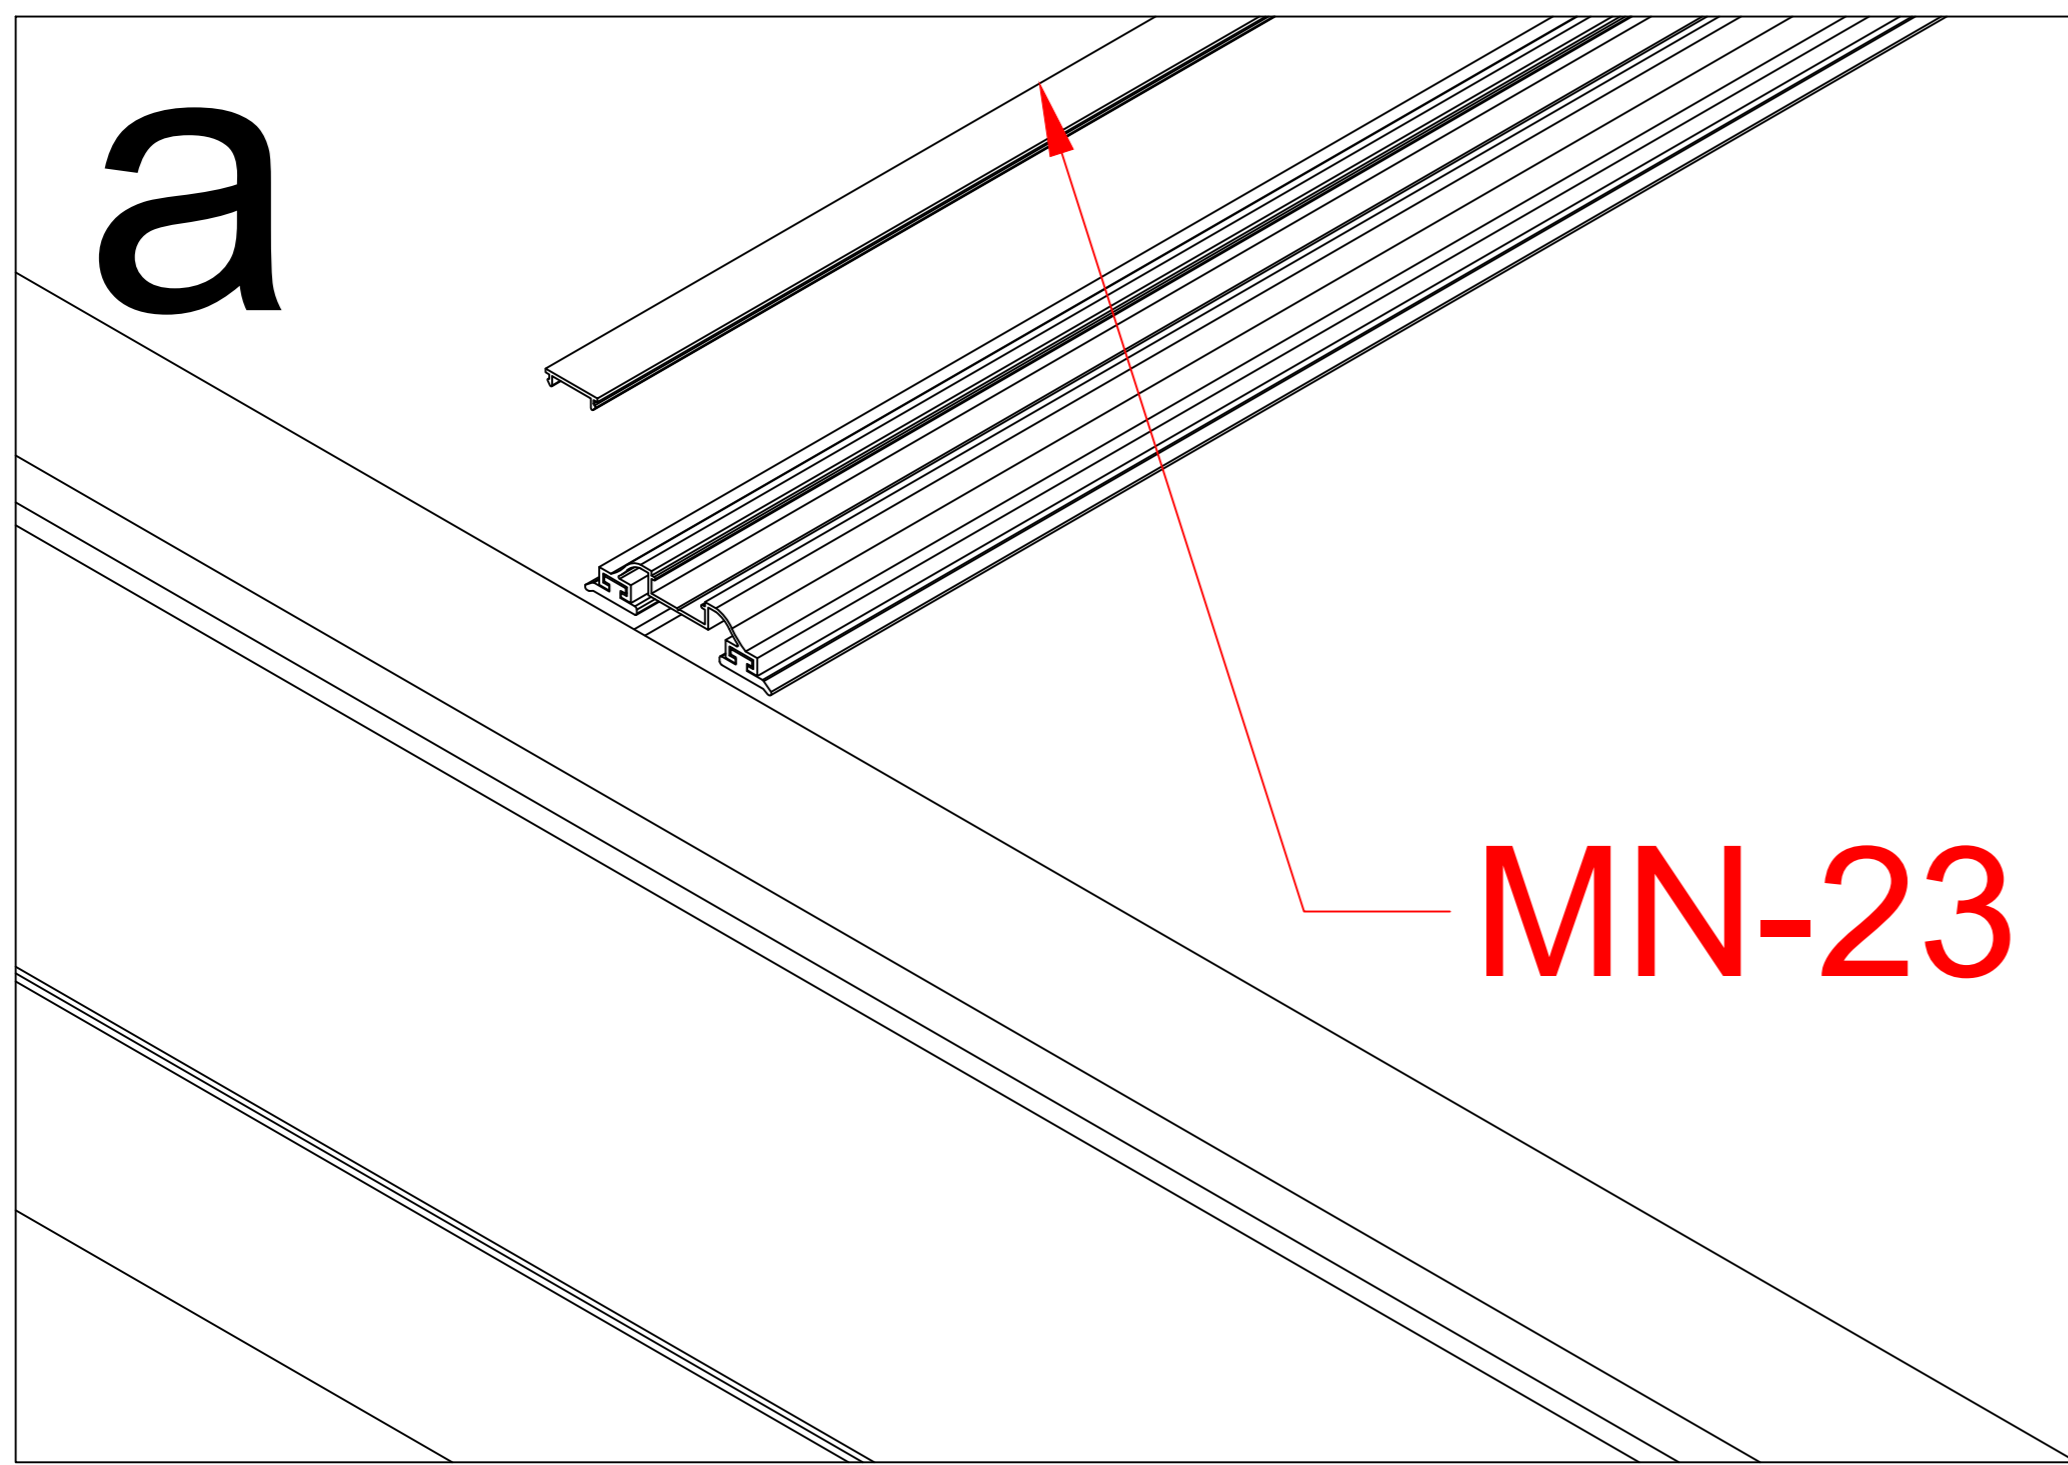

MN-23	_____	15