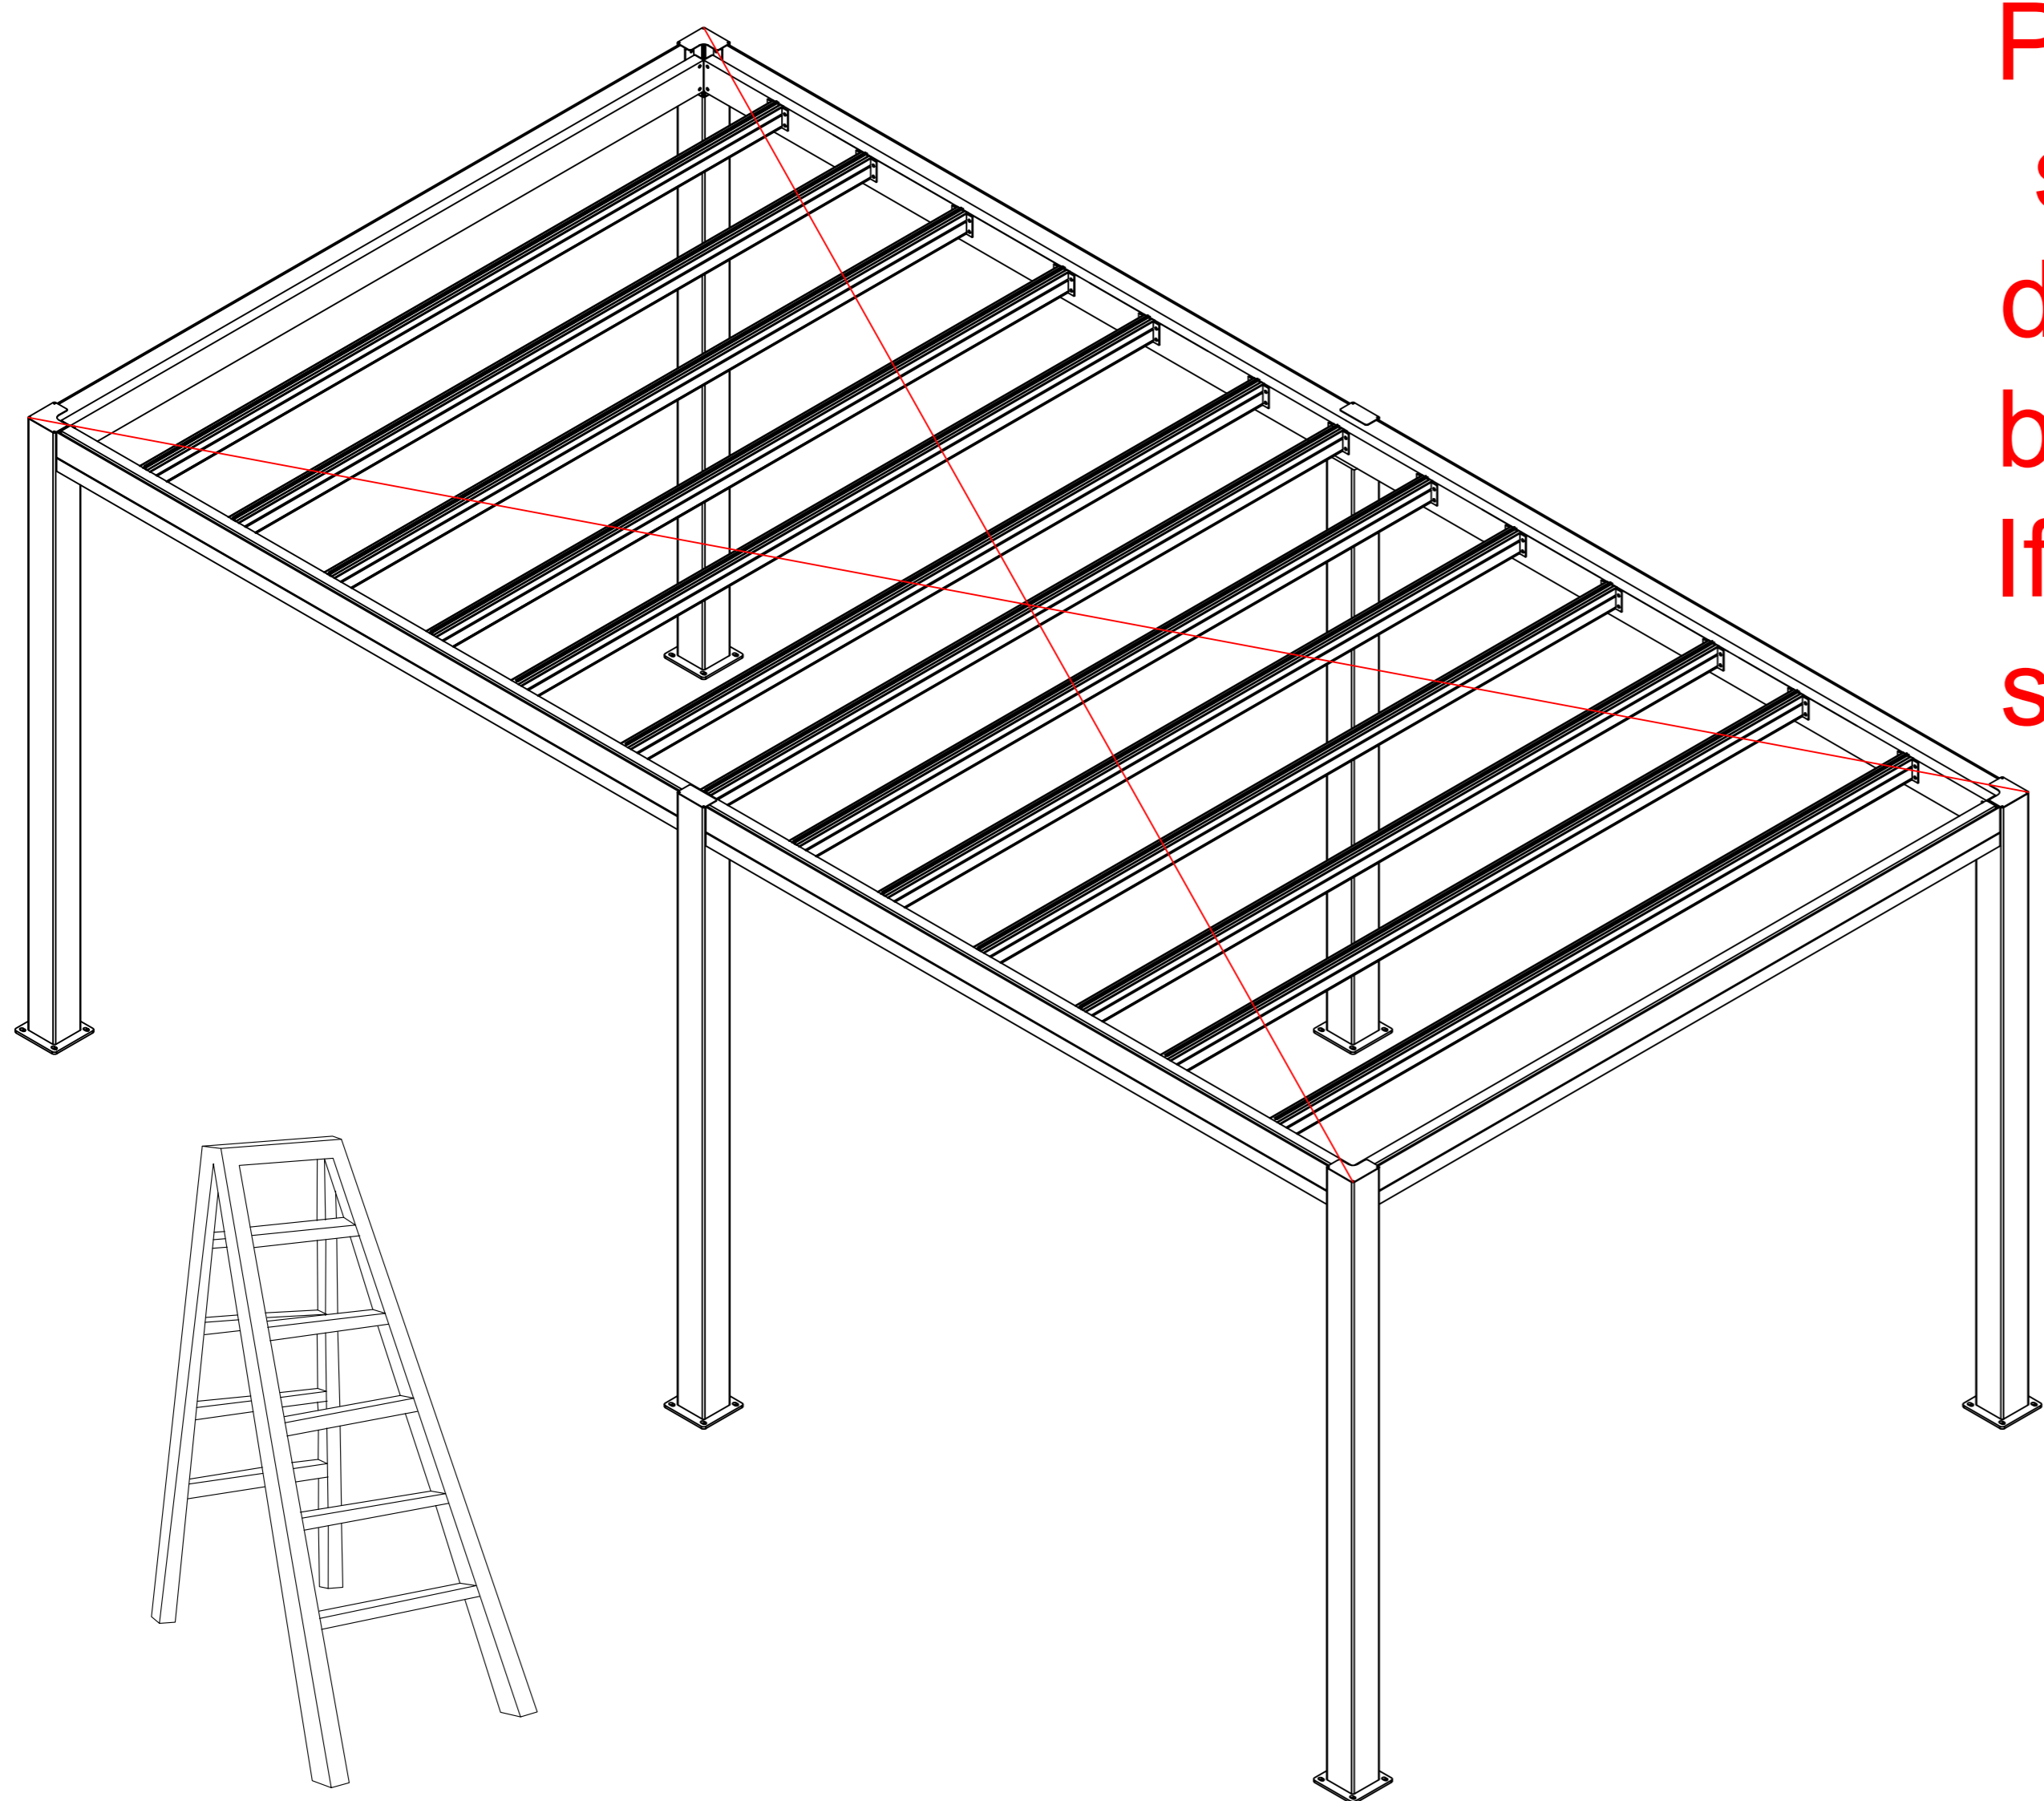

MN-01A		2
MN-16		1

MN-08		4
MN-08A		2
MN-08B		2
MN-20	M5.5*19	20

x9

MN-07		9
MN-18		78m

MN-07		9
MN-12		72

Pls measure the diagonal size and make sure the diagonal size keeps same before screw MN-17 mounted. If not, pls adjust it to same size.