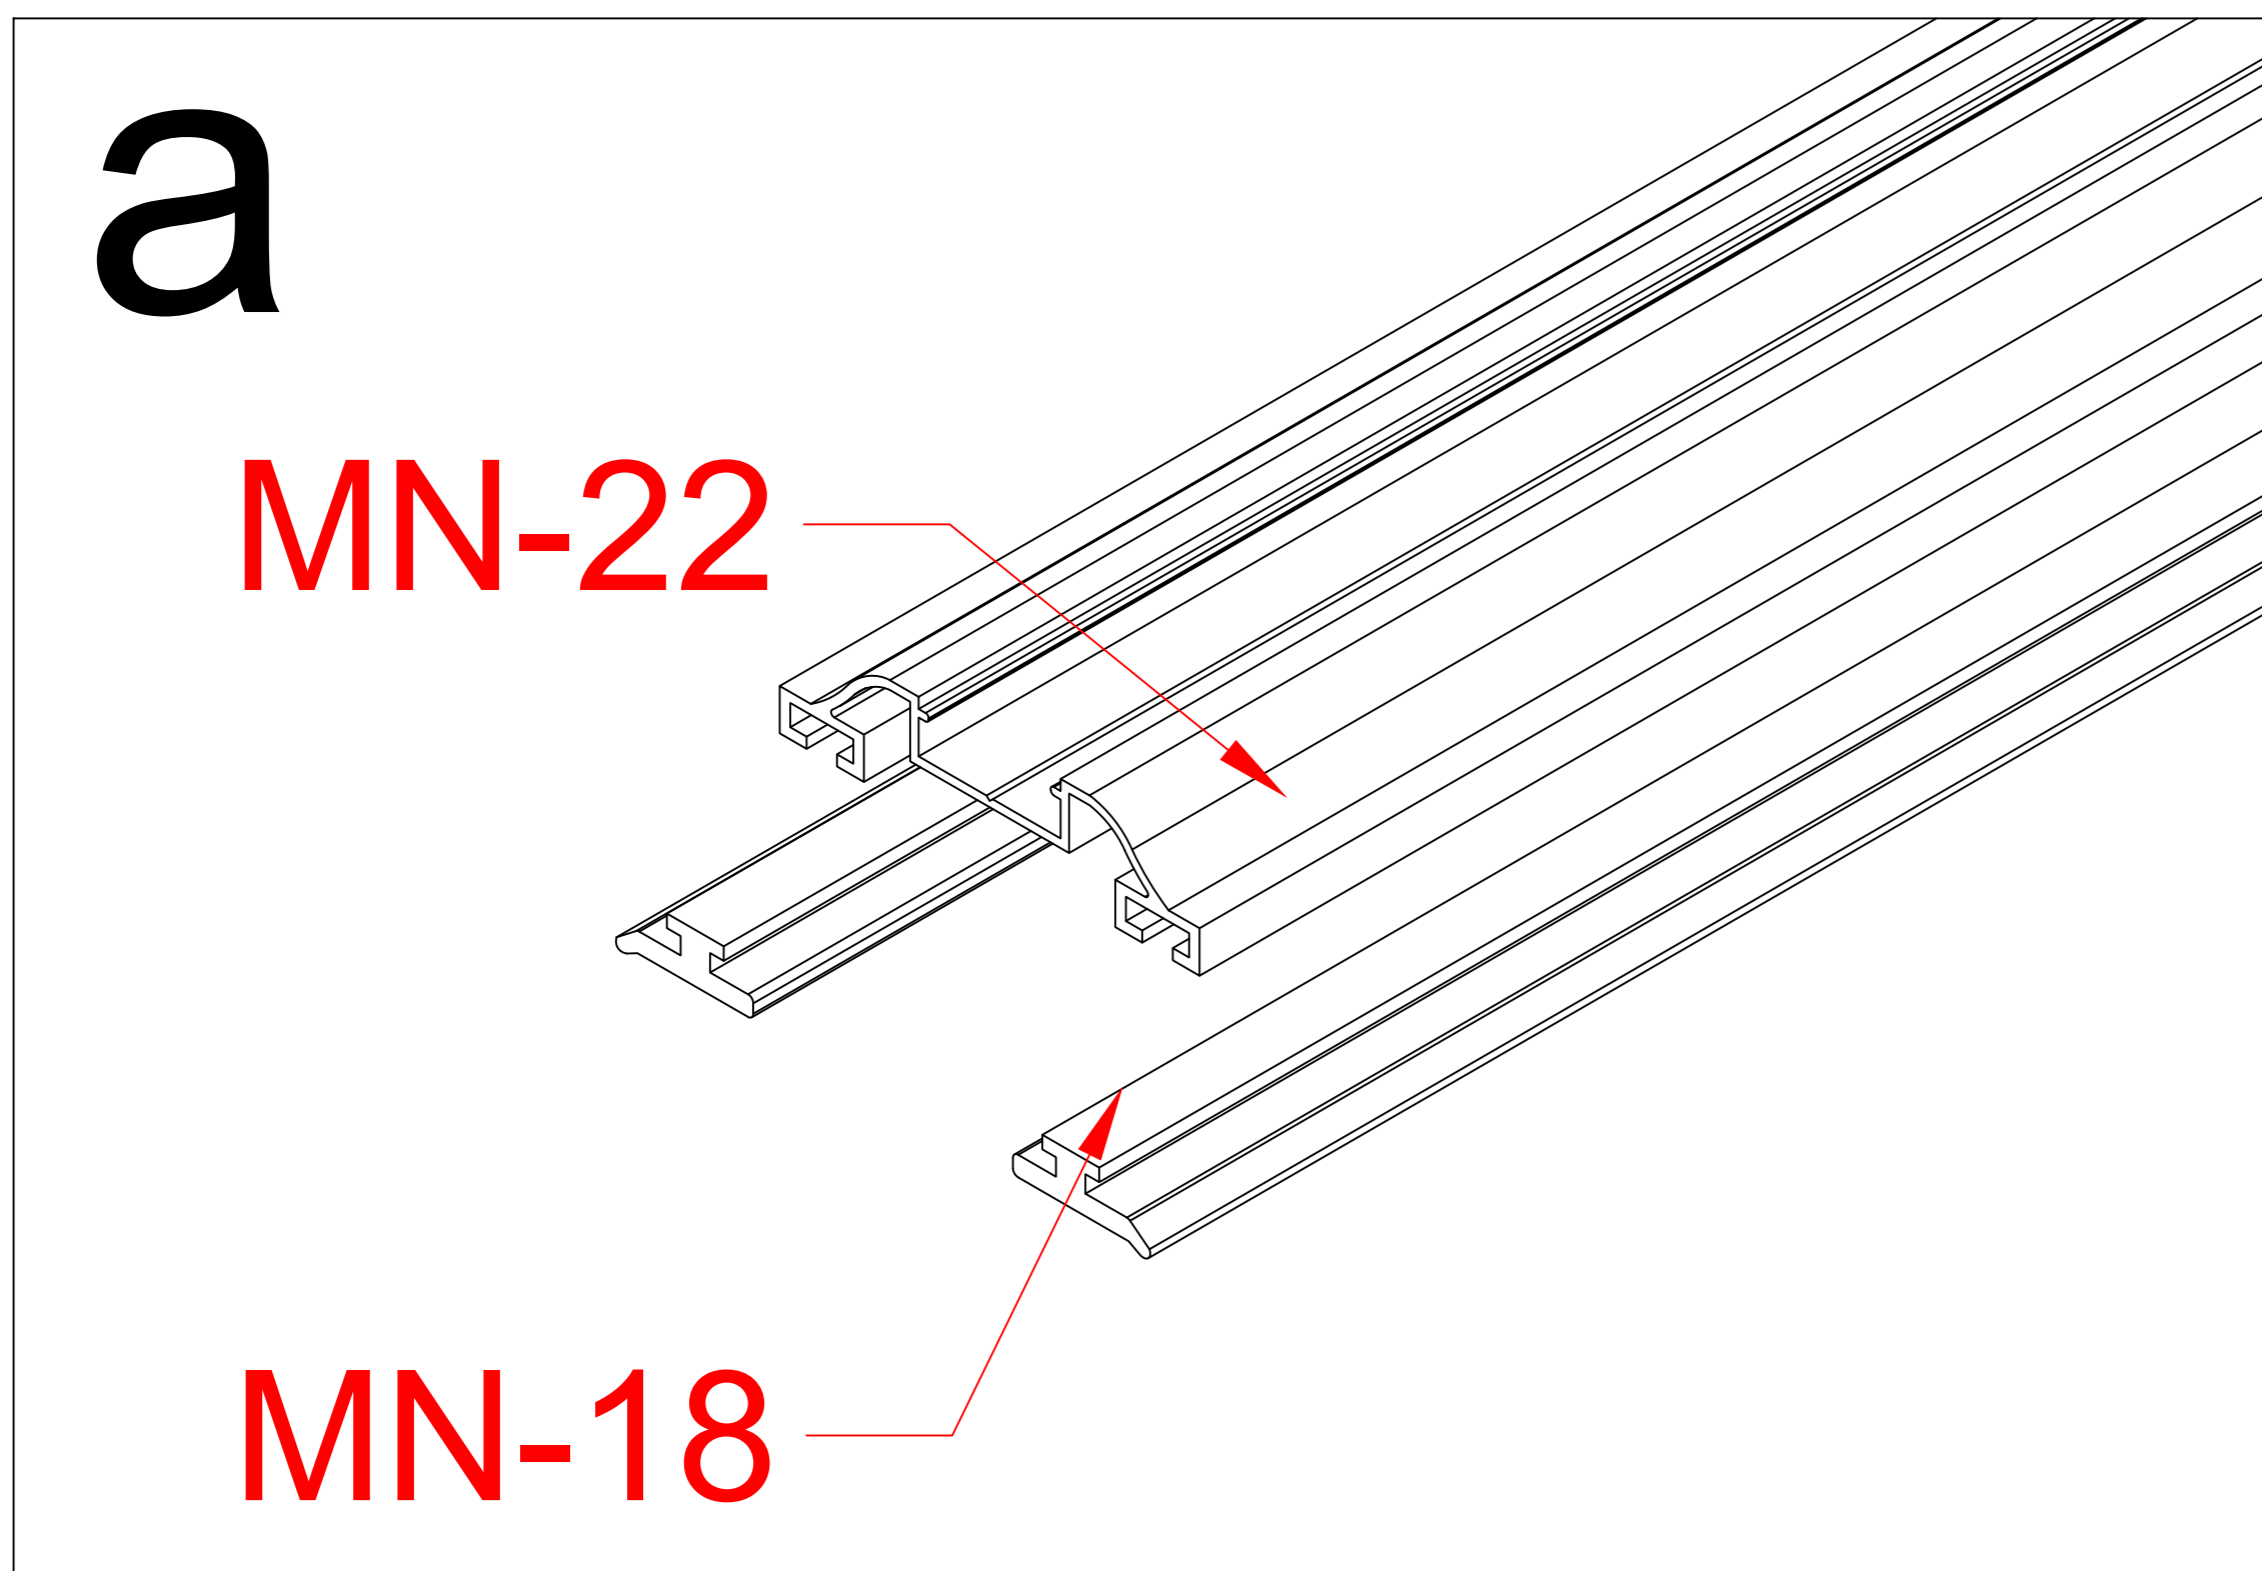

MN-22		11
MN-18		65m