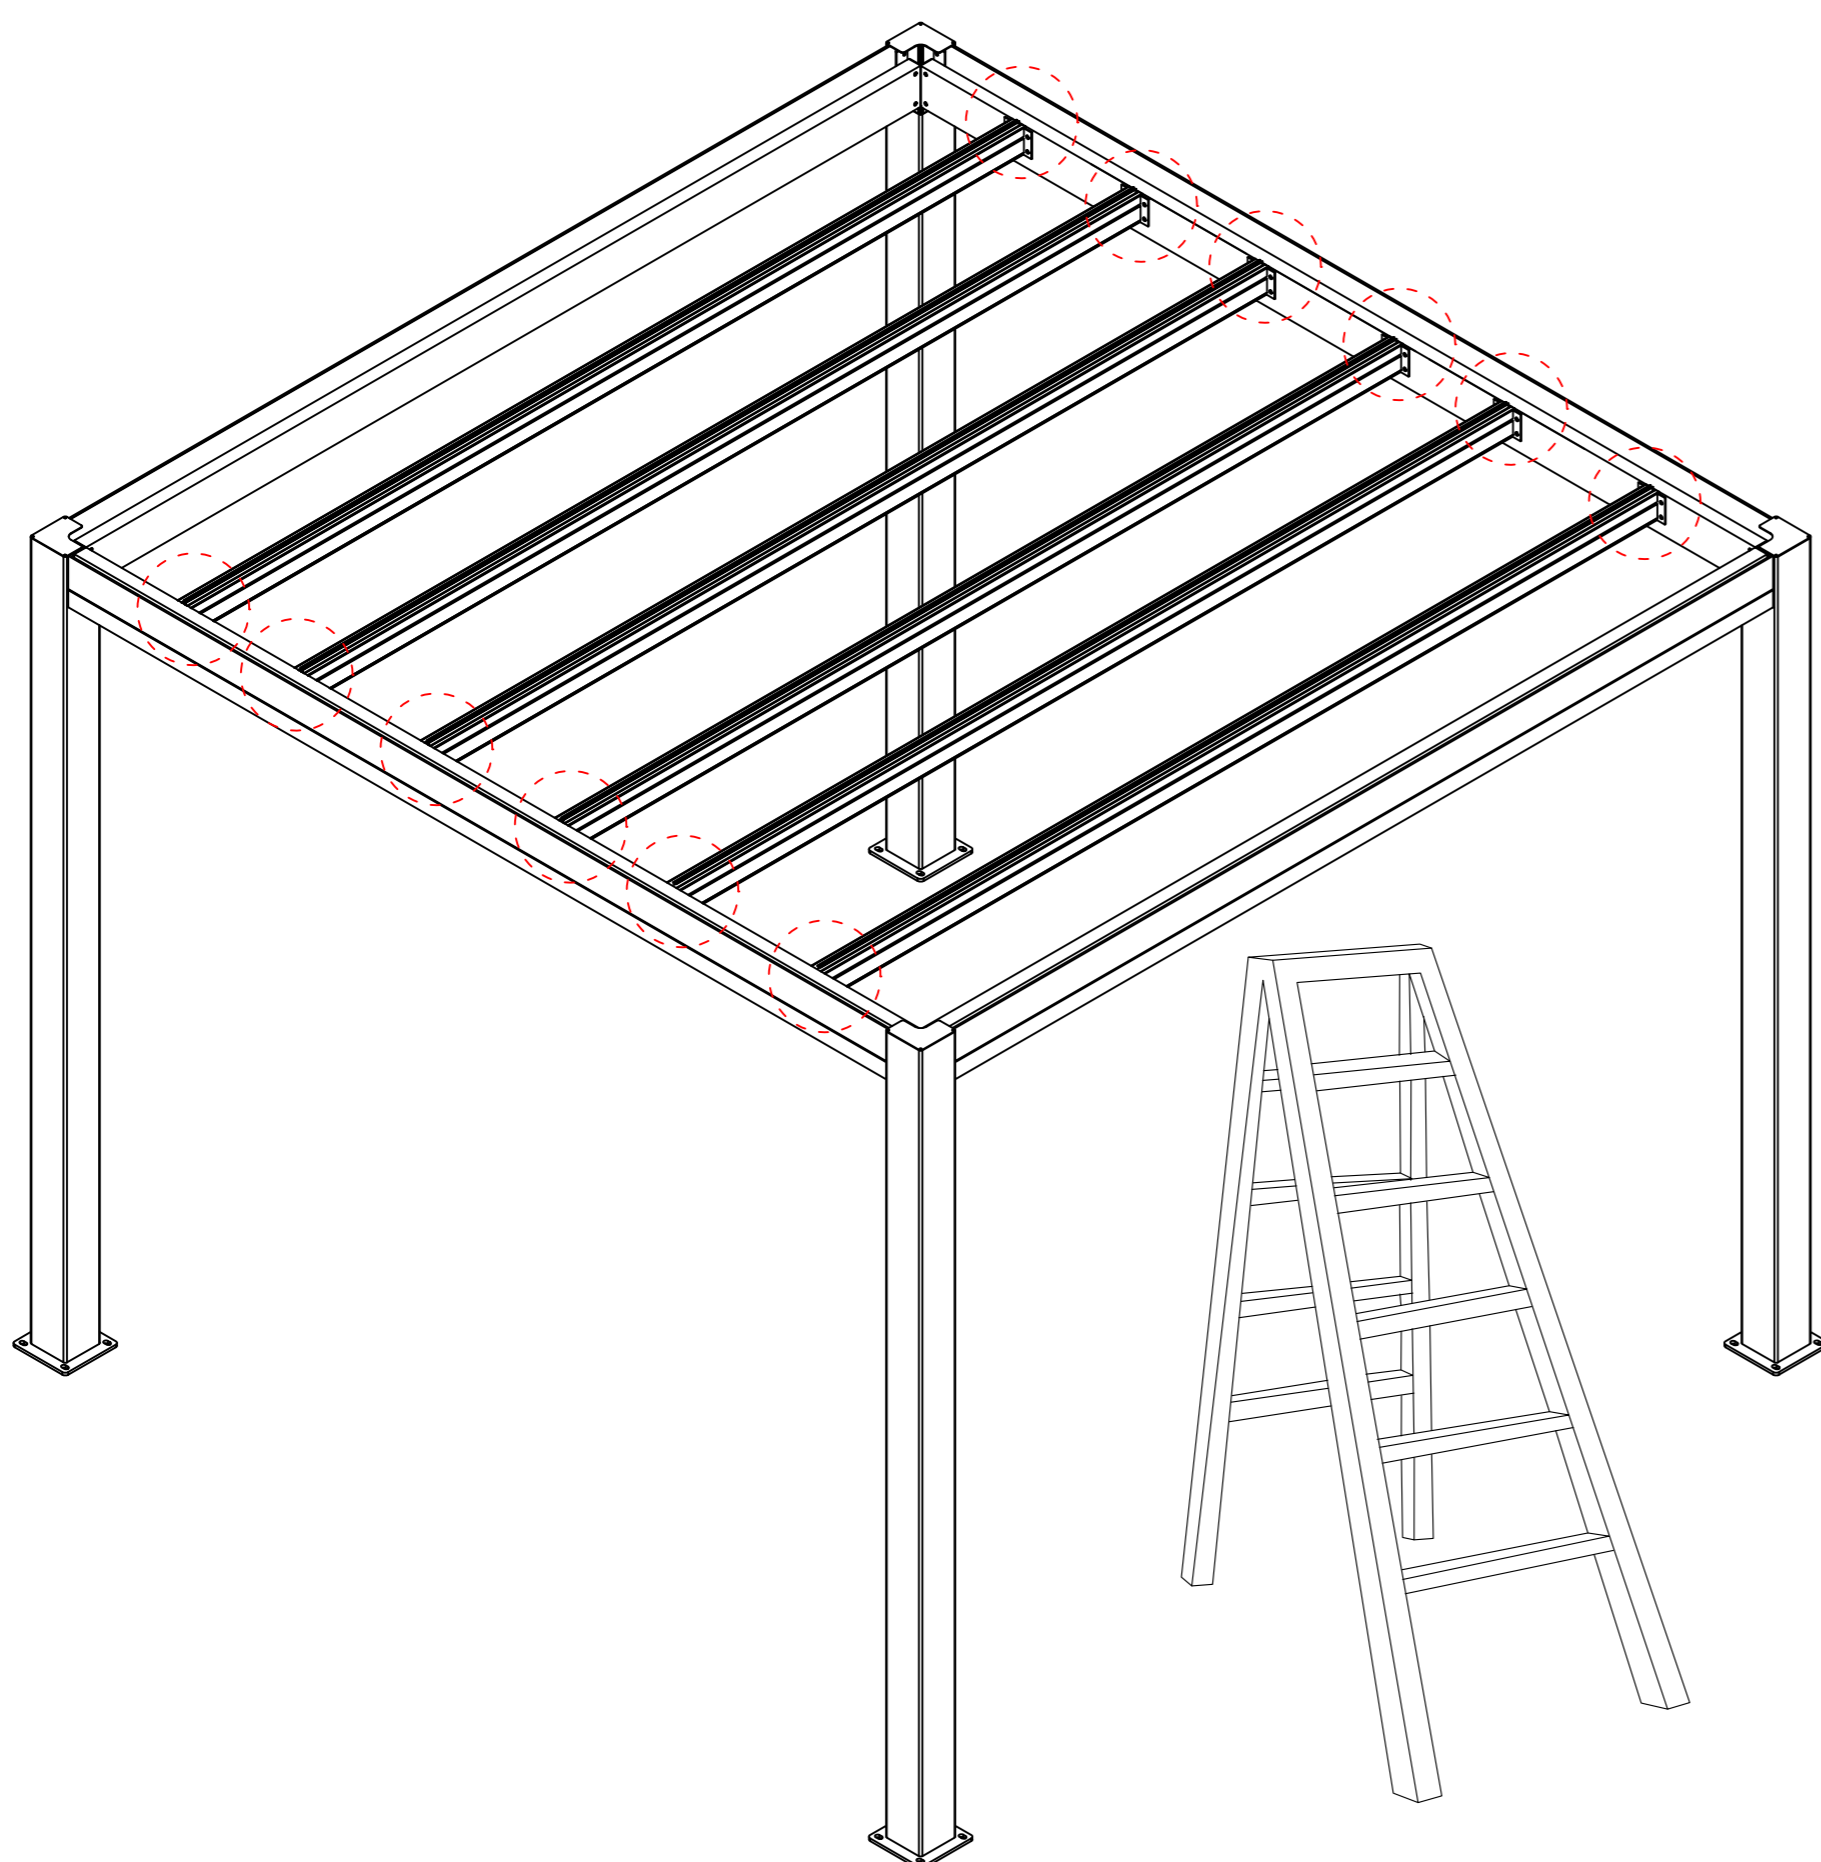

| | | |
|-------|---|---|
| MN-02 |  | 2 |
| MN-16 |  | 1 |

| | | |
|-------|---------|----|
| MN-08 | | 4 |
| MN-20 | M5.5*19 | 12 |

x6

| | | |
|-------|--|-----|
| MN-07 | | 6 |
| MN-18 | | 36m |

| | | |
|-------|---|----|
| MN-07 |  | 6 |
| MN-12 |  | 48 |

Pls measure the diagonal size and make sure the diagonal size keeps same before screw MN-17 mounted. If not, pls adjust it to same size.

| | | |
|-------|--|----|
| MN-17 | | 16 |
|-------|--|----|

| | | |
|-------|---|-----|
| MN-22 |  | 8 |
| MN-18 |  | 48m |