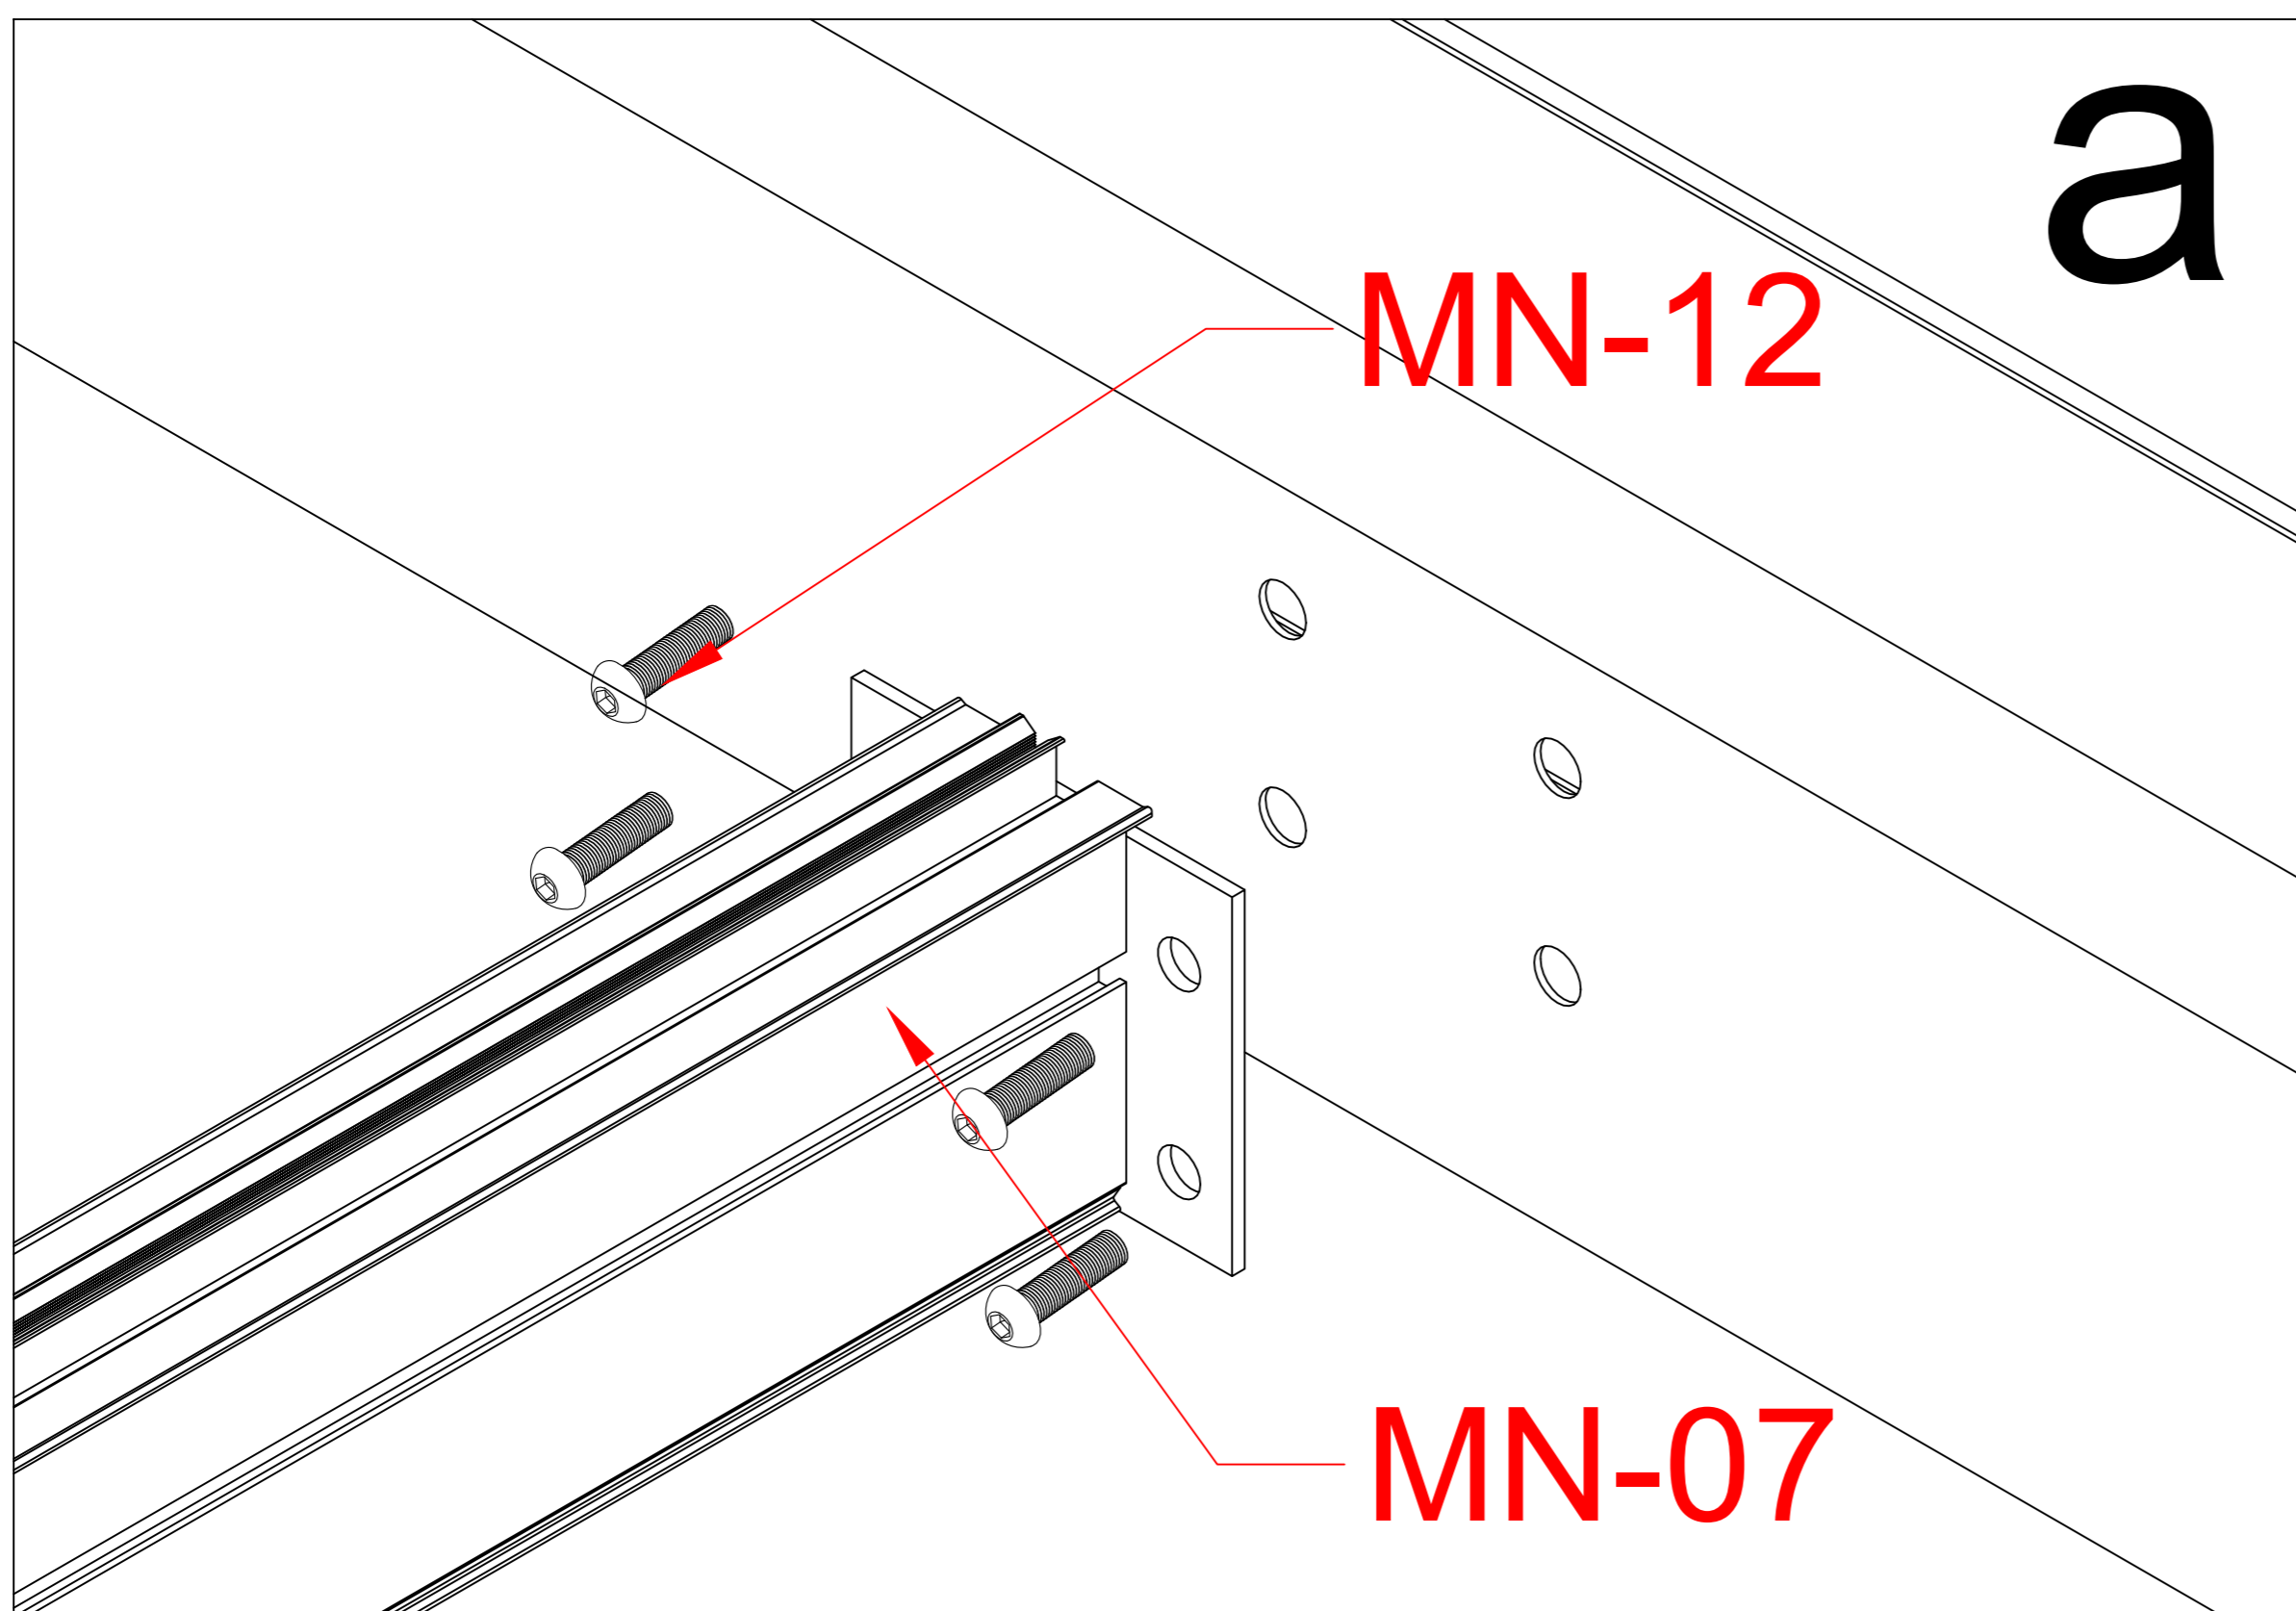

MN-07		6
MN-12		48