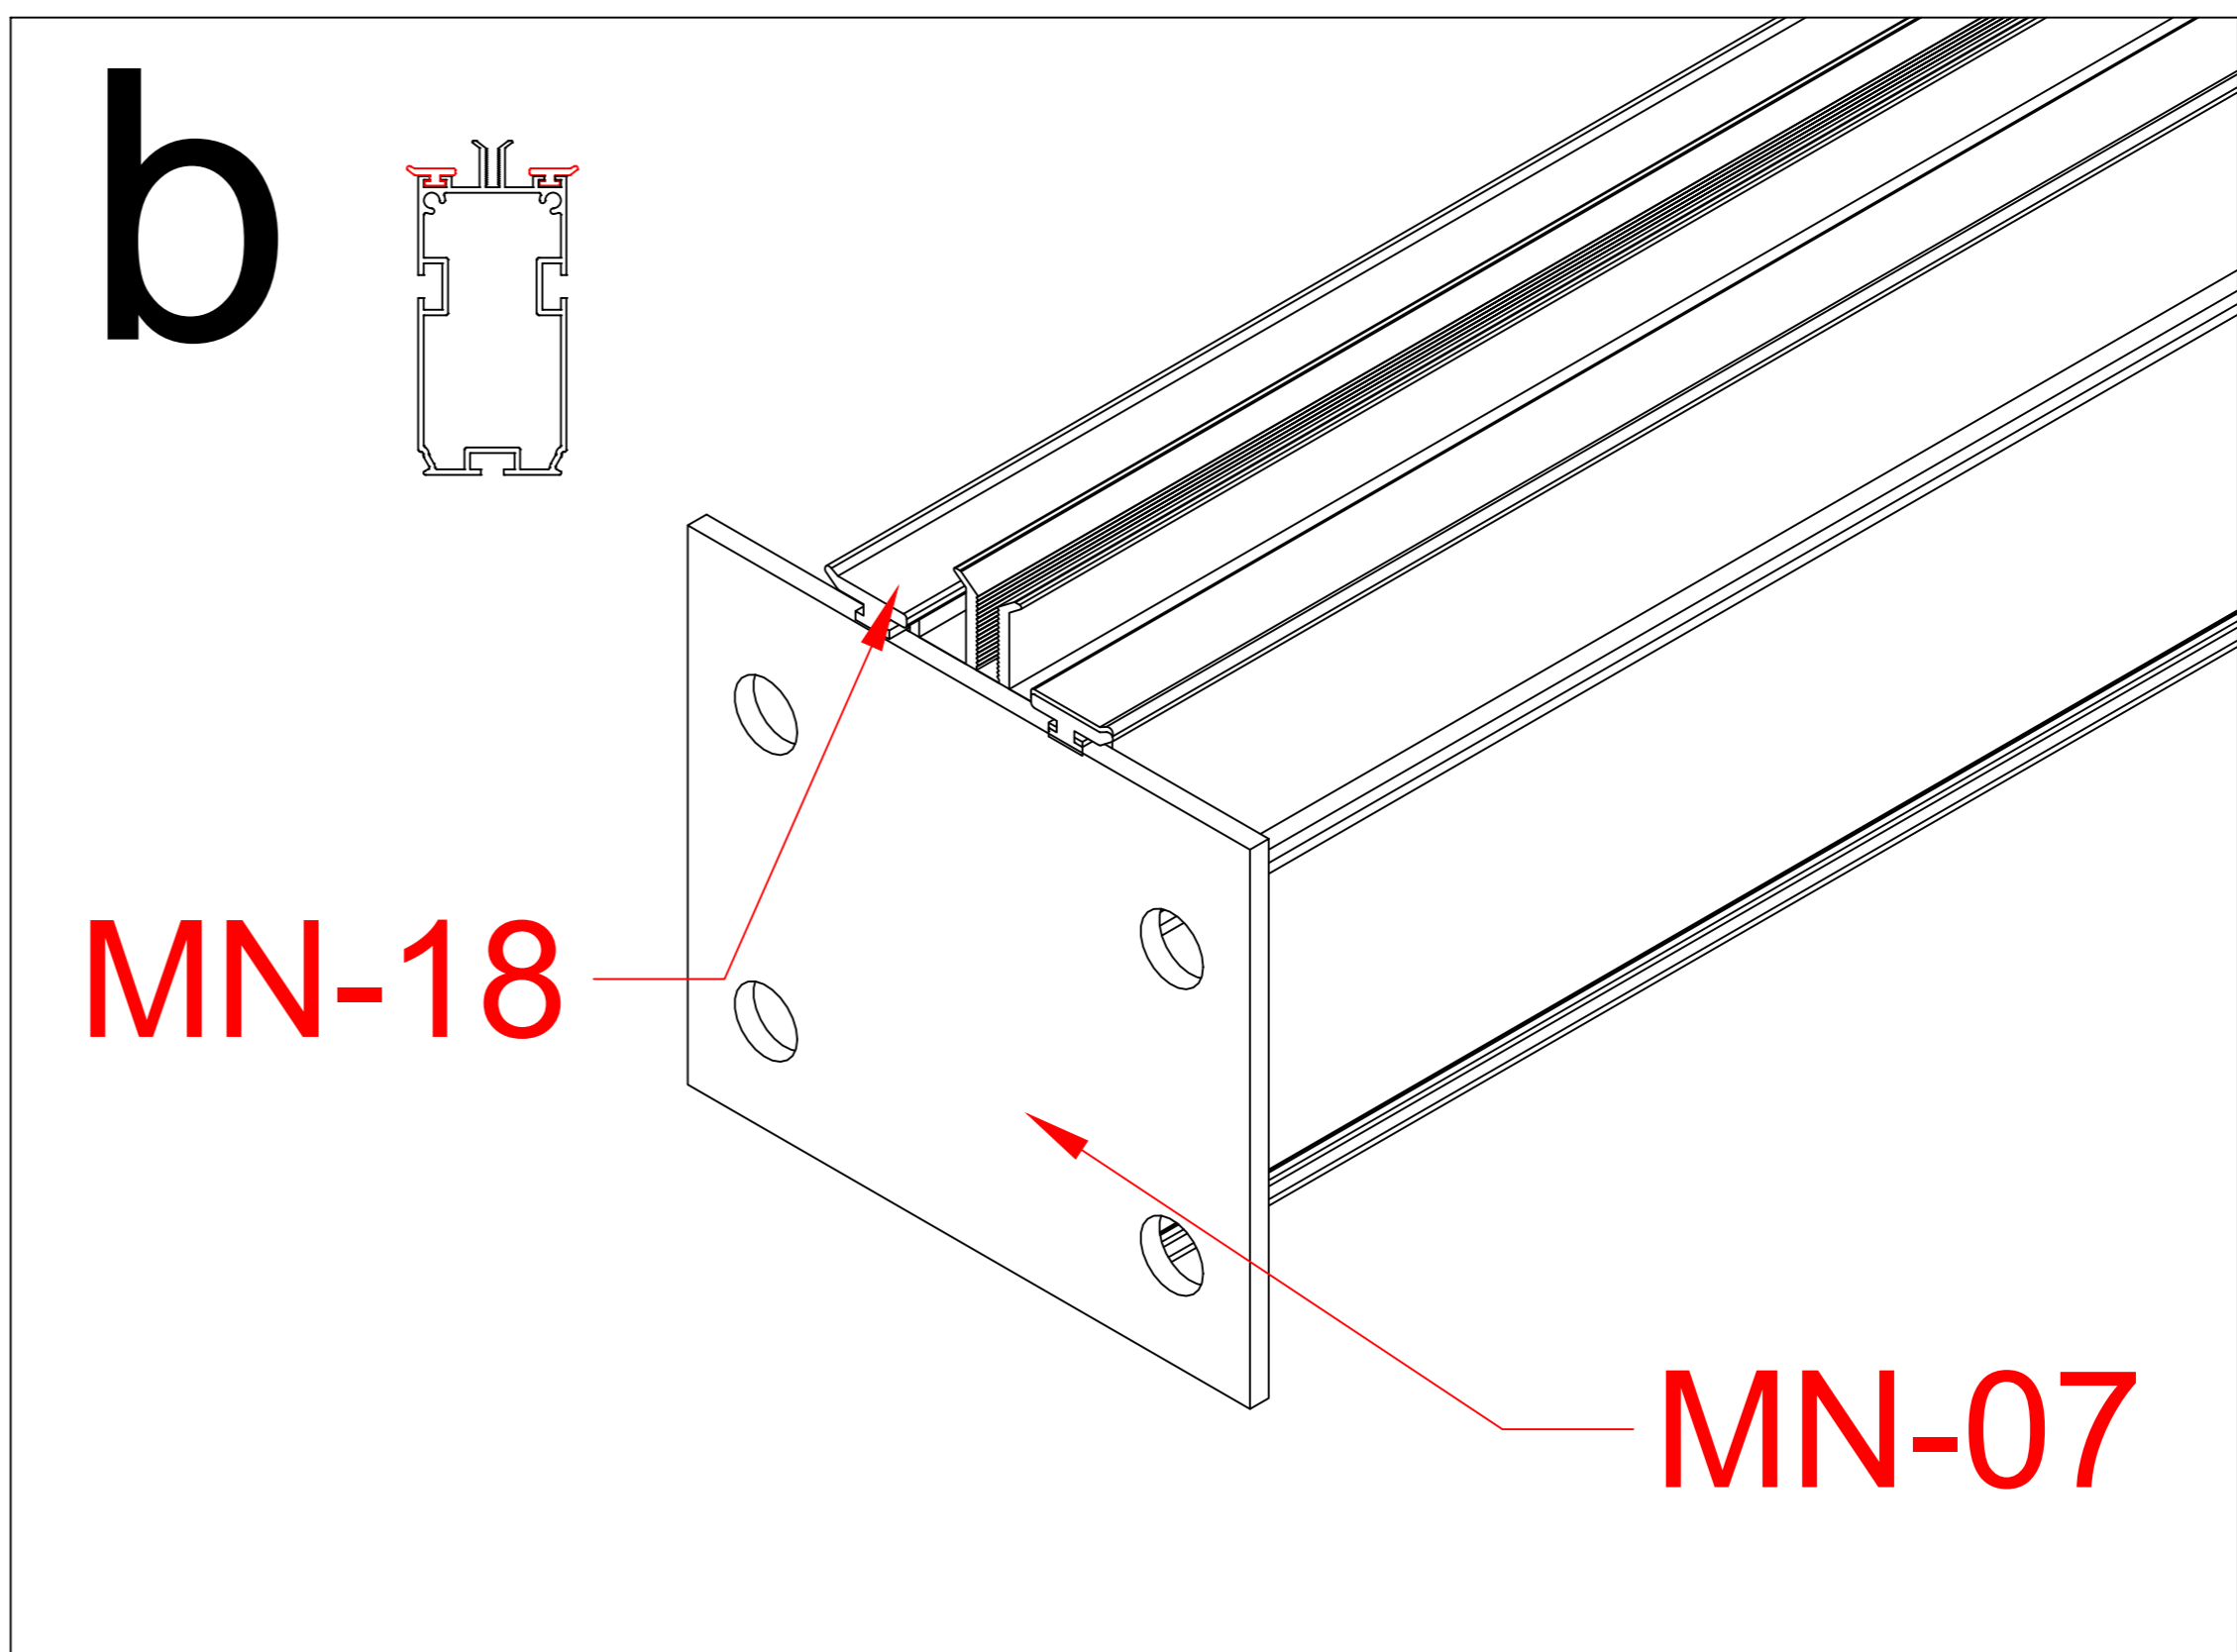

x6

MN-07		6
MN-18		36m