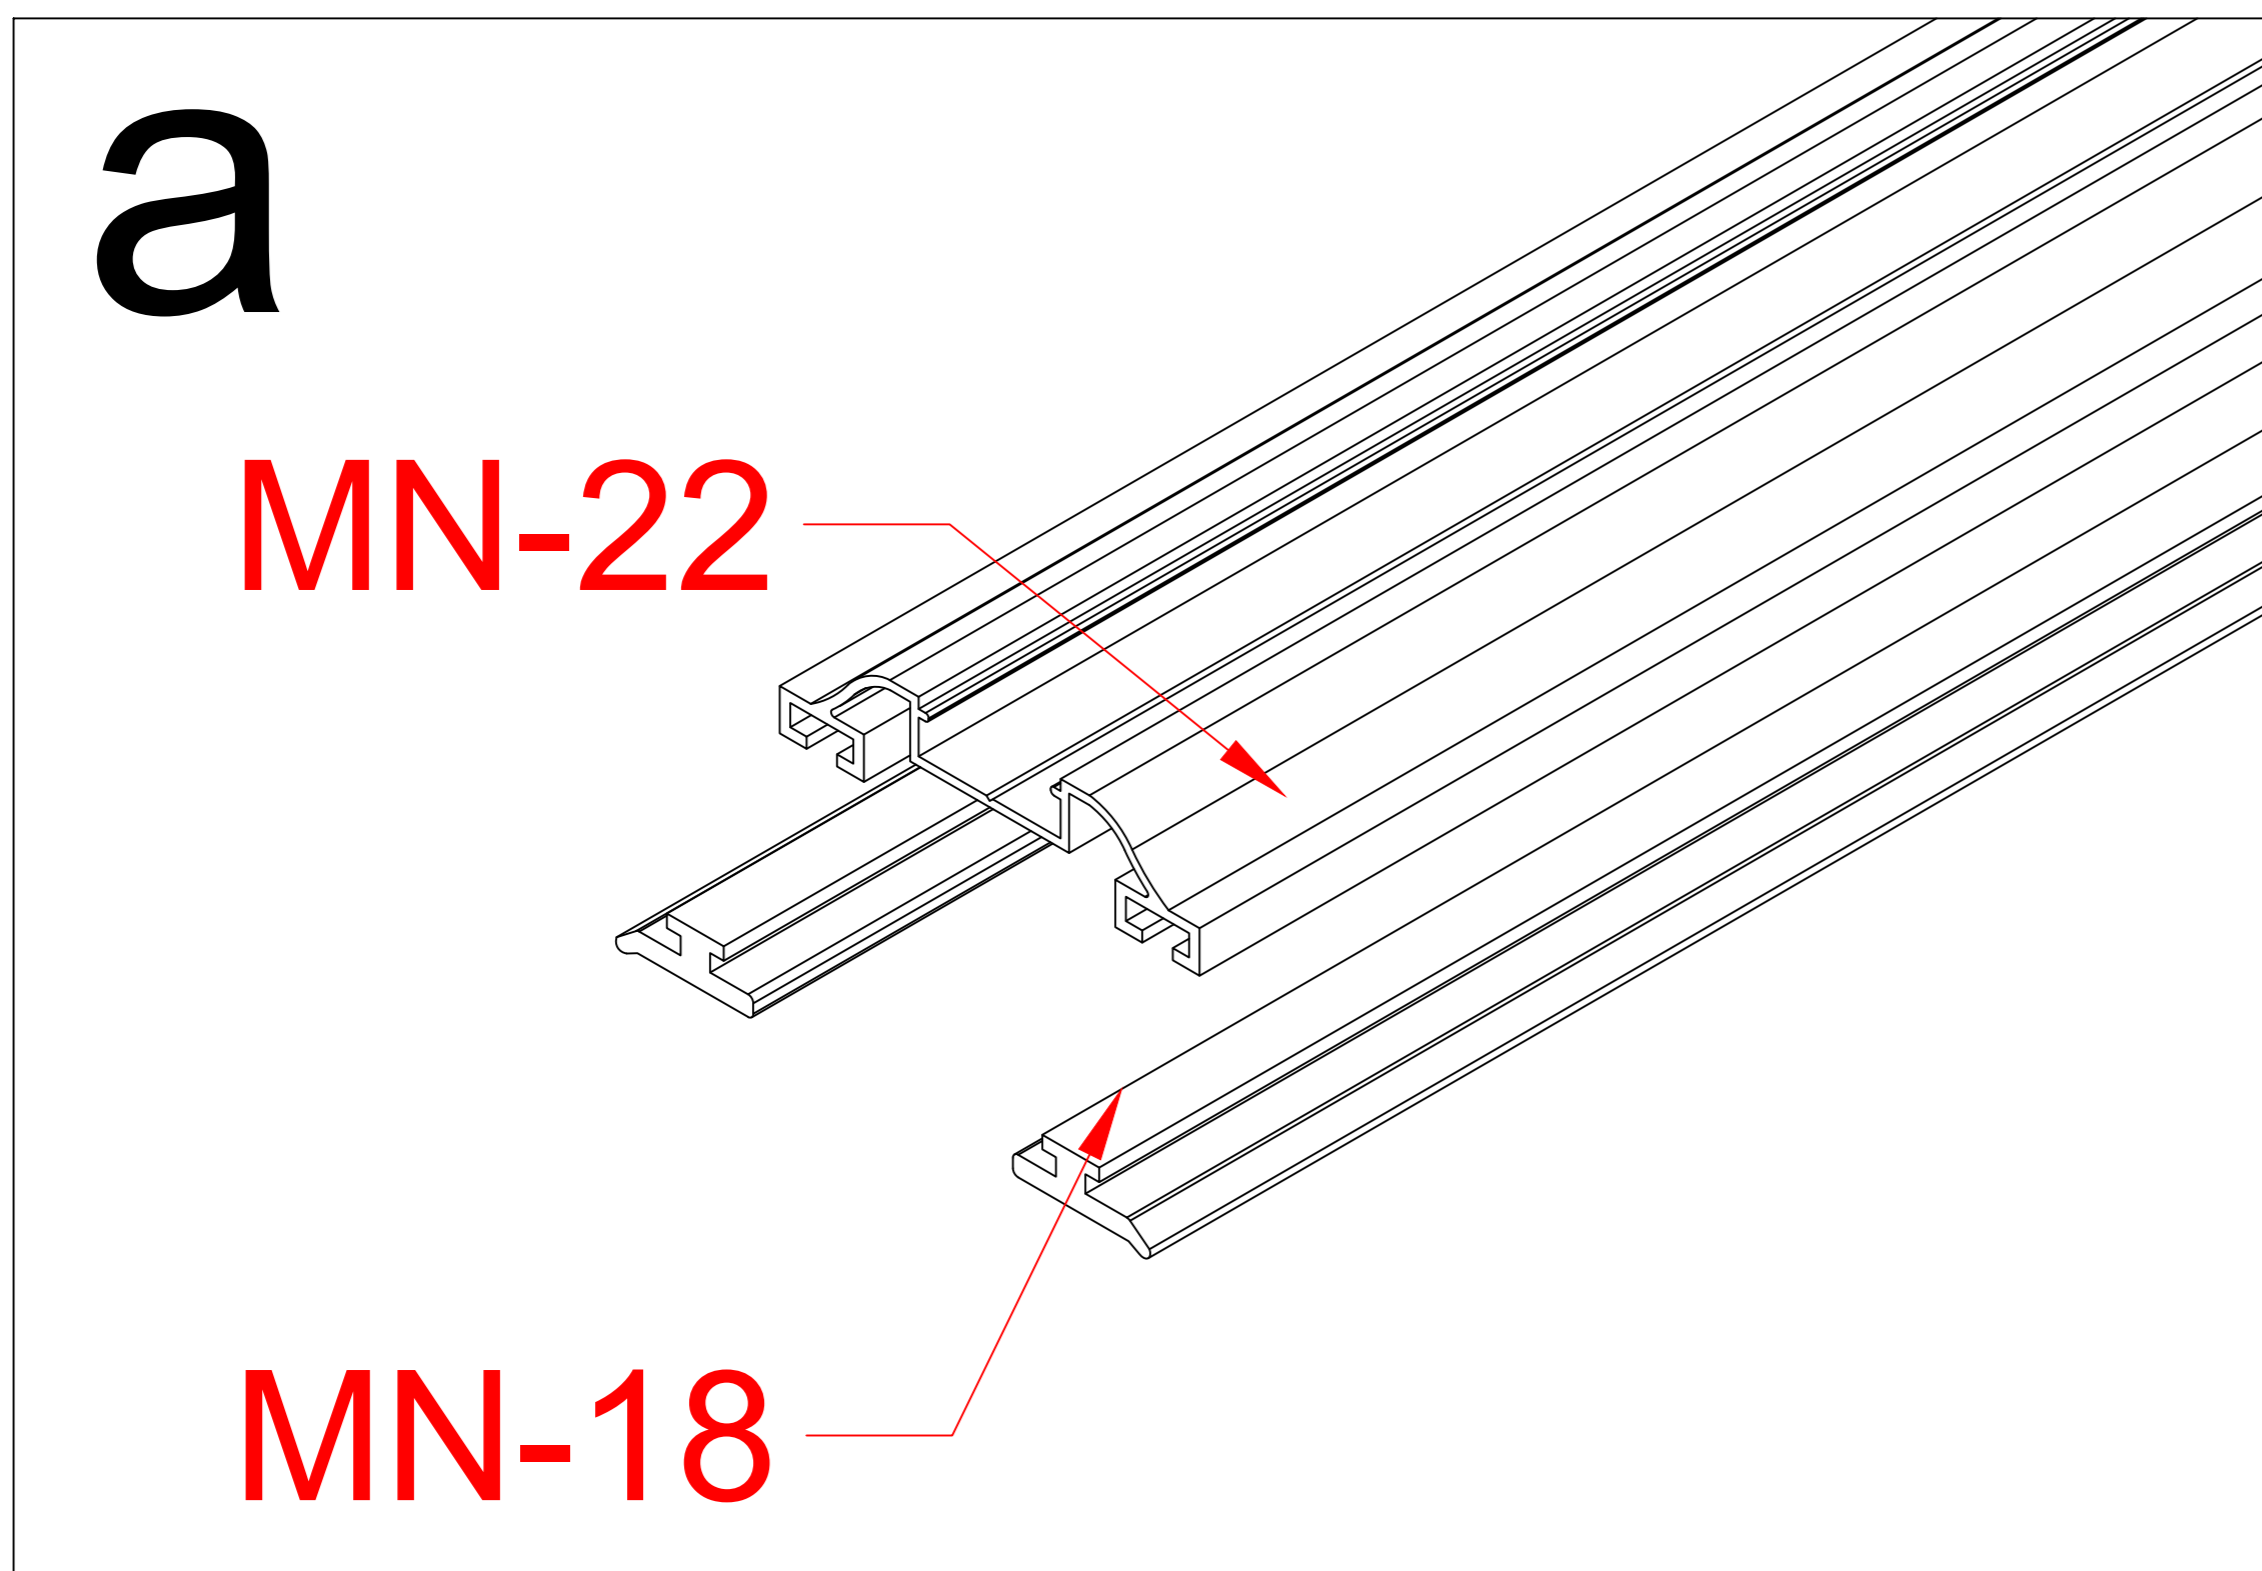

| | | |
|-------|---|---|
| MN-02 |  | 2 |
| MN-16 |  | 1 |

| | | |
|-------|---------|----|
| MN-08 | | 4 |
| MN-20 | M5.5*19 | 12 |

x6

| | | |
|-------|--|-----|
| MN-07 | | 6 |
| MN-18 | | 36m |

| | | |
|-------|---|----|
| MN-07 |  | 6 |
| MN-12 |  | 48 |

Pls measure the diagonal size and make sure the diagonal size keeps same before screw MN-17 mounted. If not, pls adjust it to same size.

| | | |
|-------|--|----|
| MN-17 | | 16 |
|-------|--|----|

| | | |
|-------|---|-----|
| MN-22 |  | 8 |
| MN-18 |  | 48m |