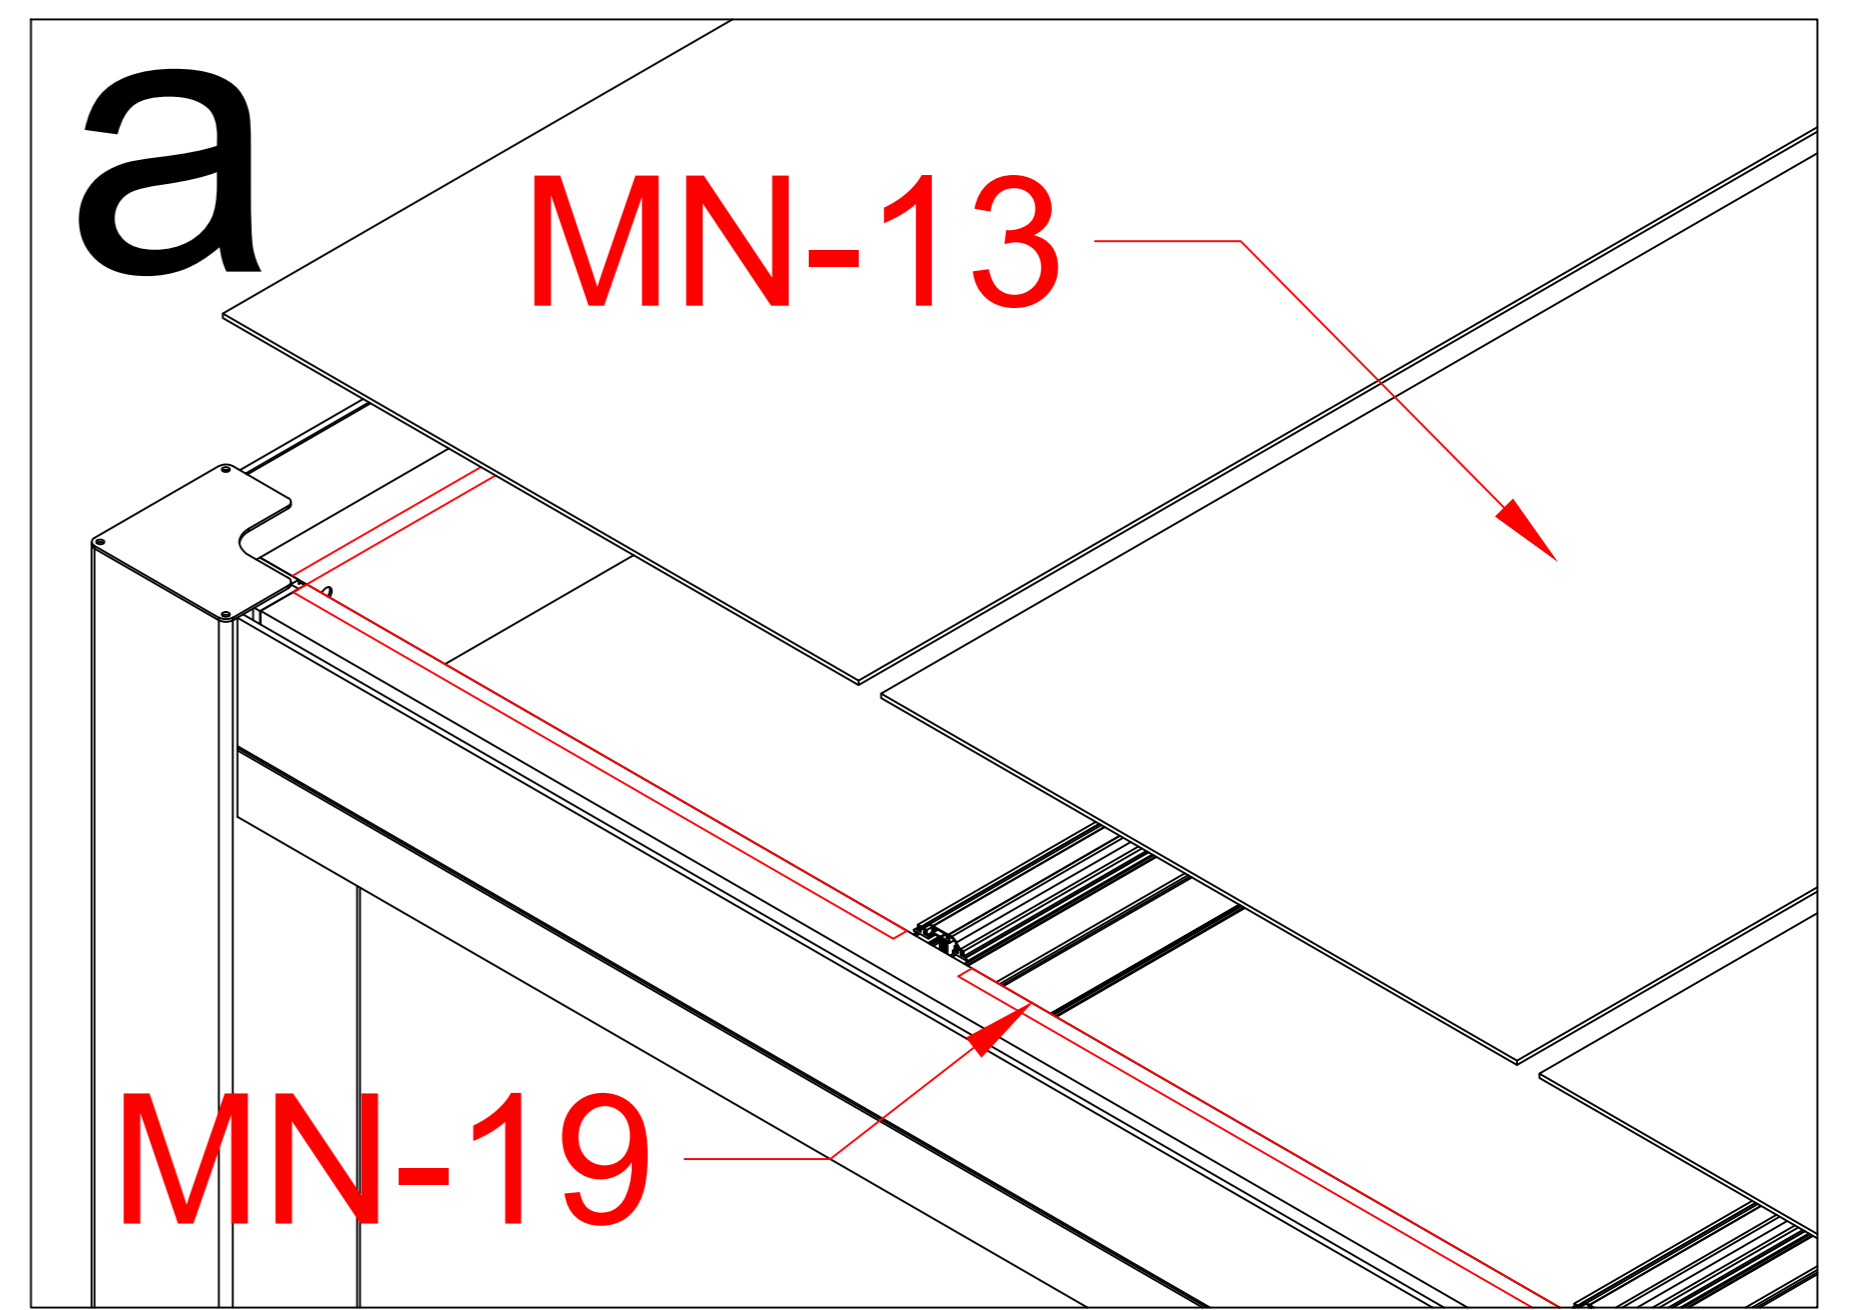

Pls measure the diagonal size and make sure the diagonal size keeps same before screw MN-17 mounted. If not, pls adjust it to same size.

| | | |
|-------|--|----|
| MN-17 | | 16 |
|-------|--|----|

| | | |
|-------|---|-----|
| MN-22 |  | 8 |
| MN-18 |  | 48m |