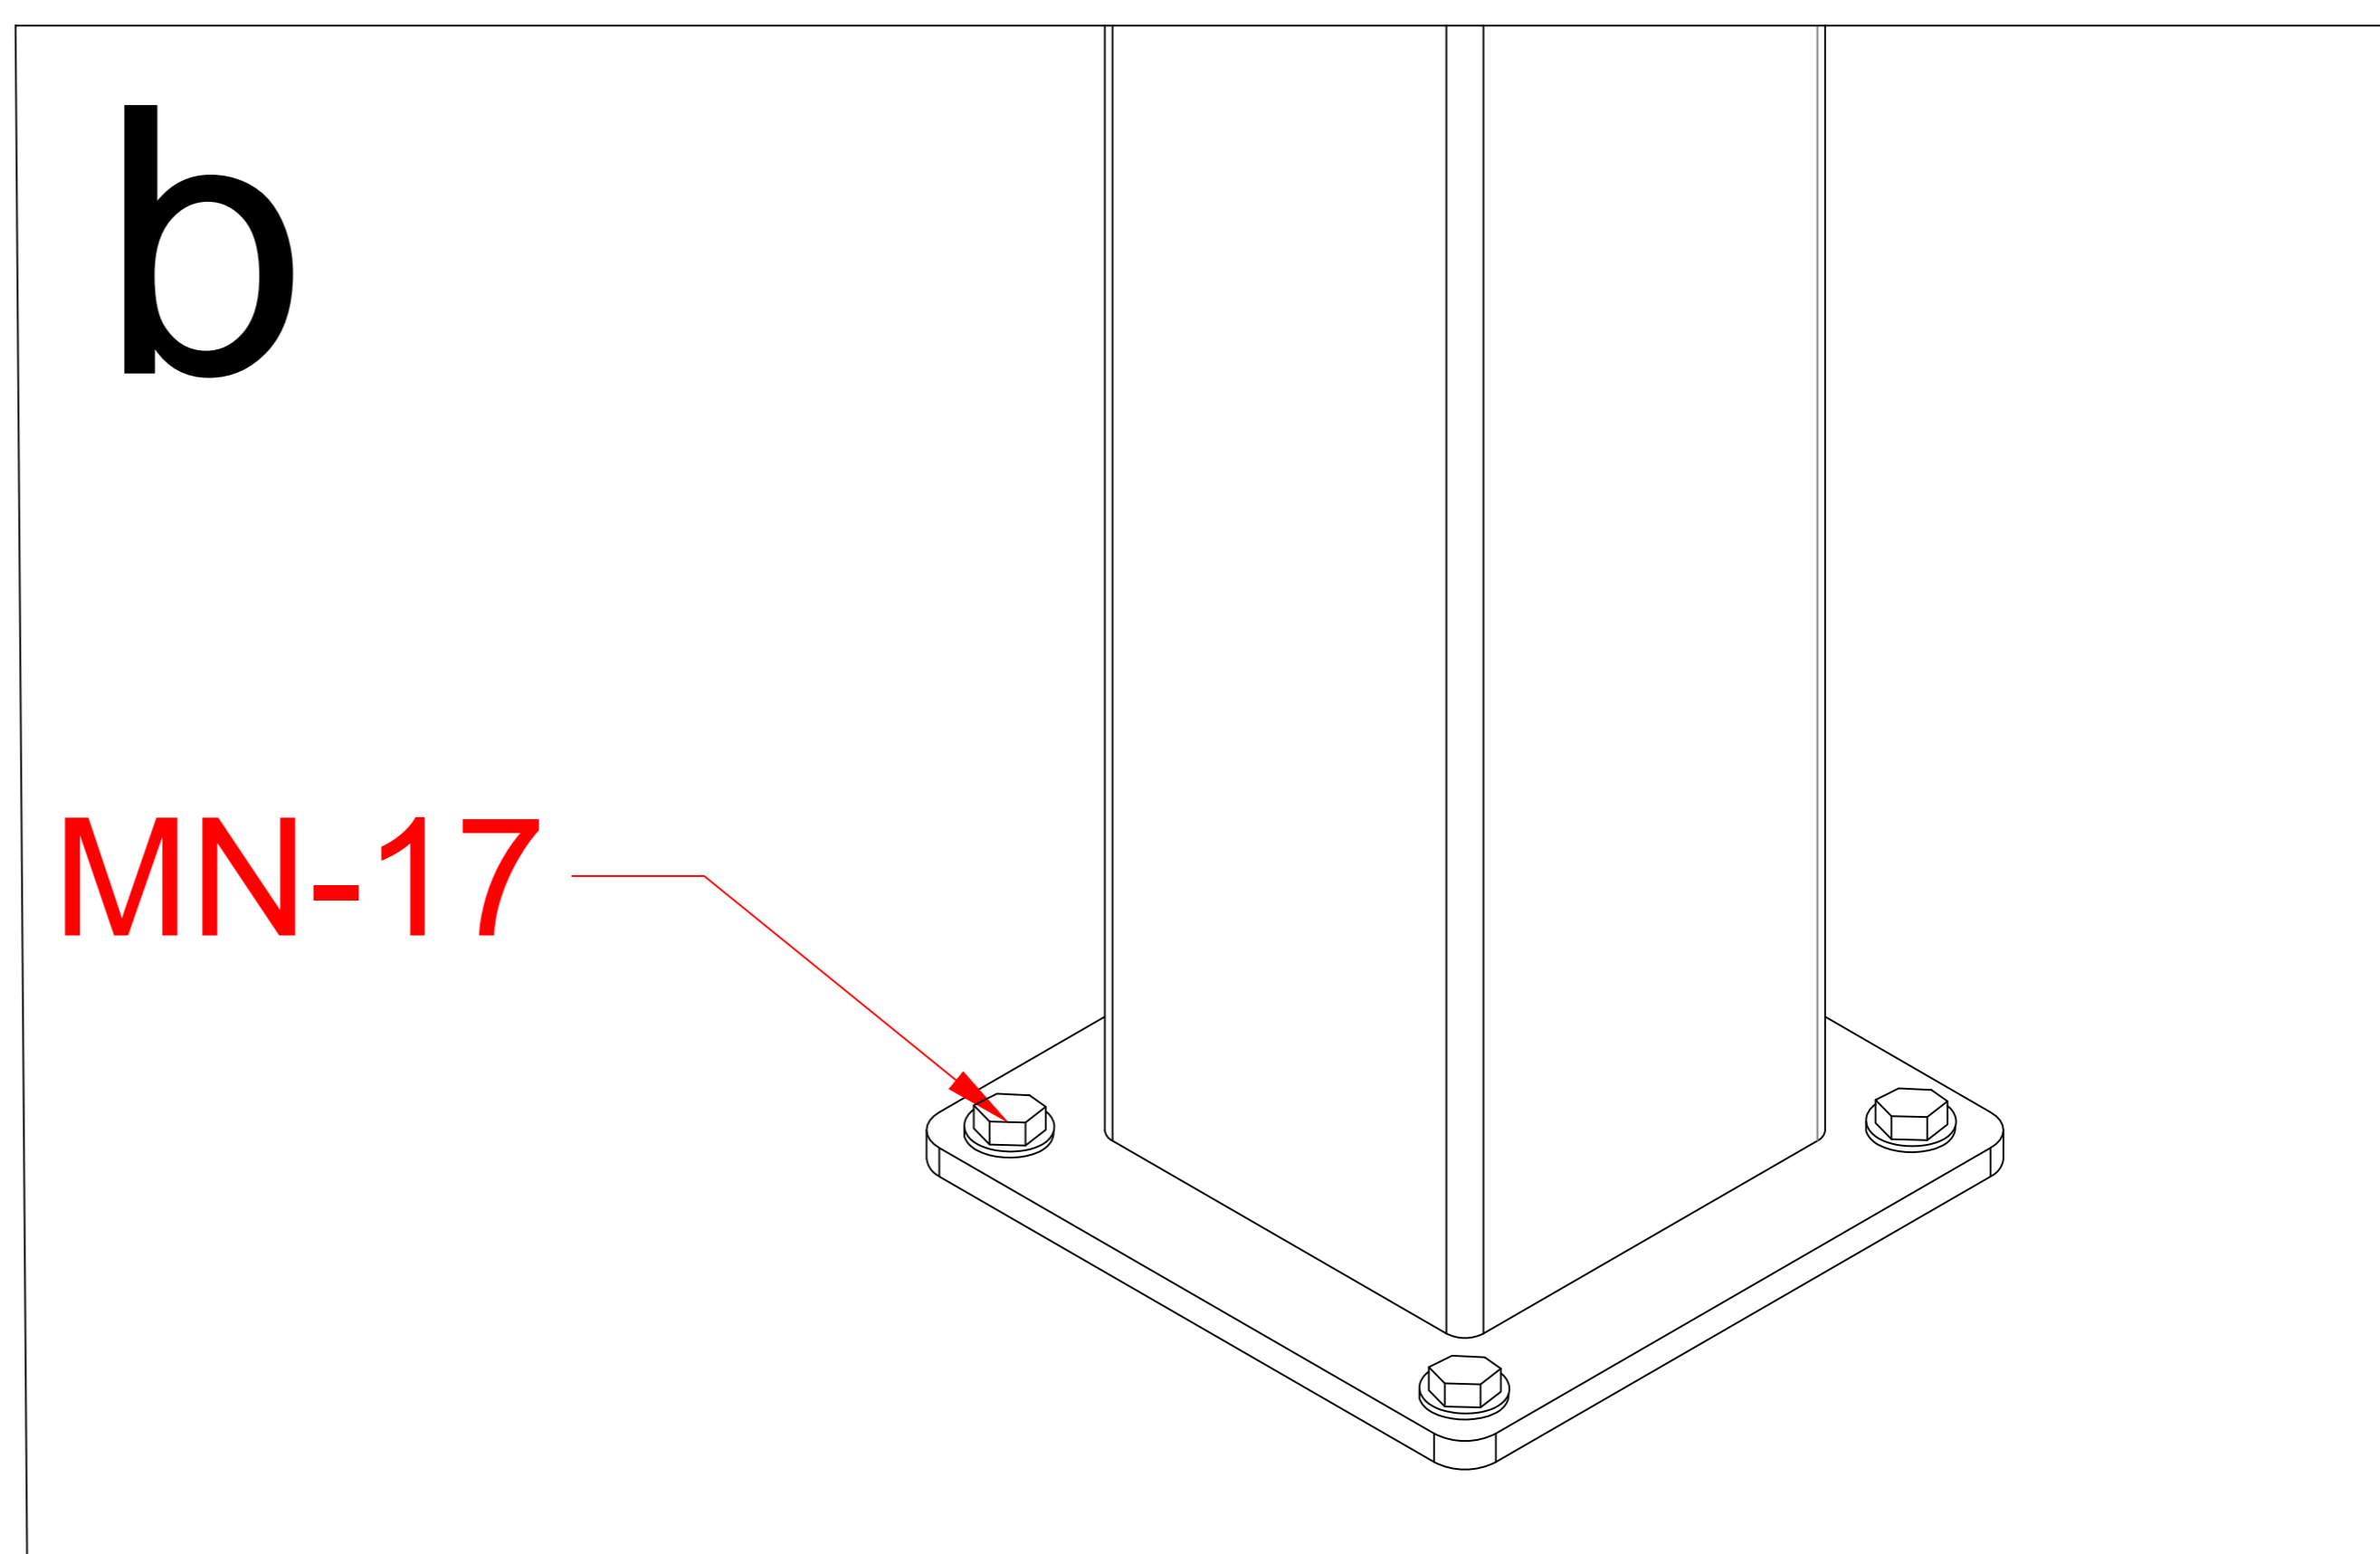

Pls measure the diagonal size and make sure the diagonal size keeps same before screw MN-17 mounted. If not, pls adjust it to same size.

| | | |
|-------|--|----|
| MN-17 | | 16 |
|-------|--|----|

| | | |
|-------|---|-----|
| MN-22 |  | 8 |
| MN-18 |  | 48m |