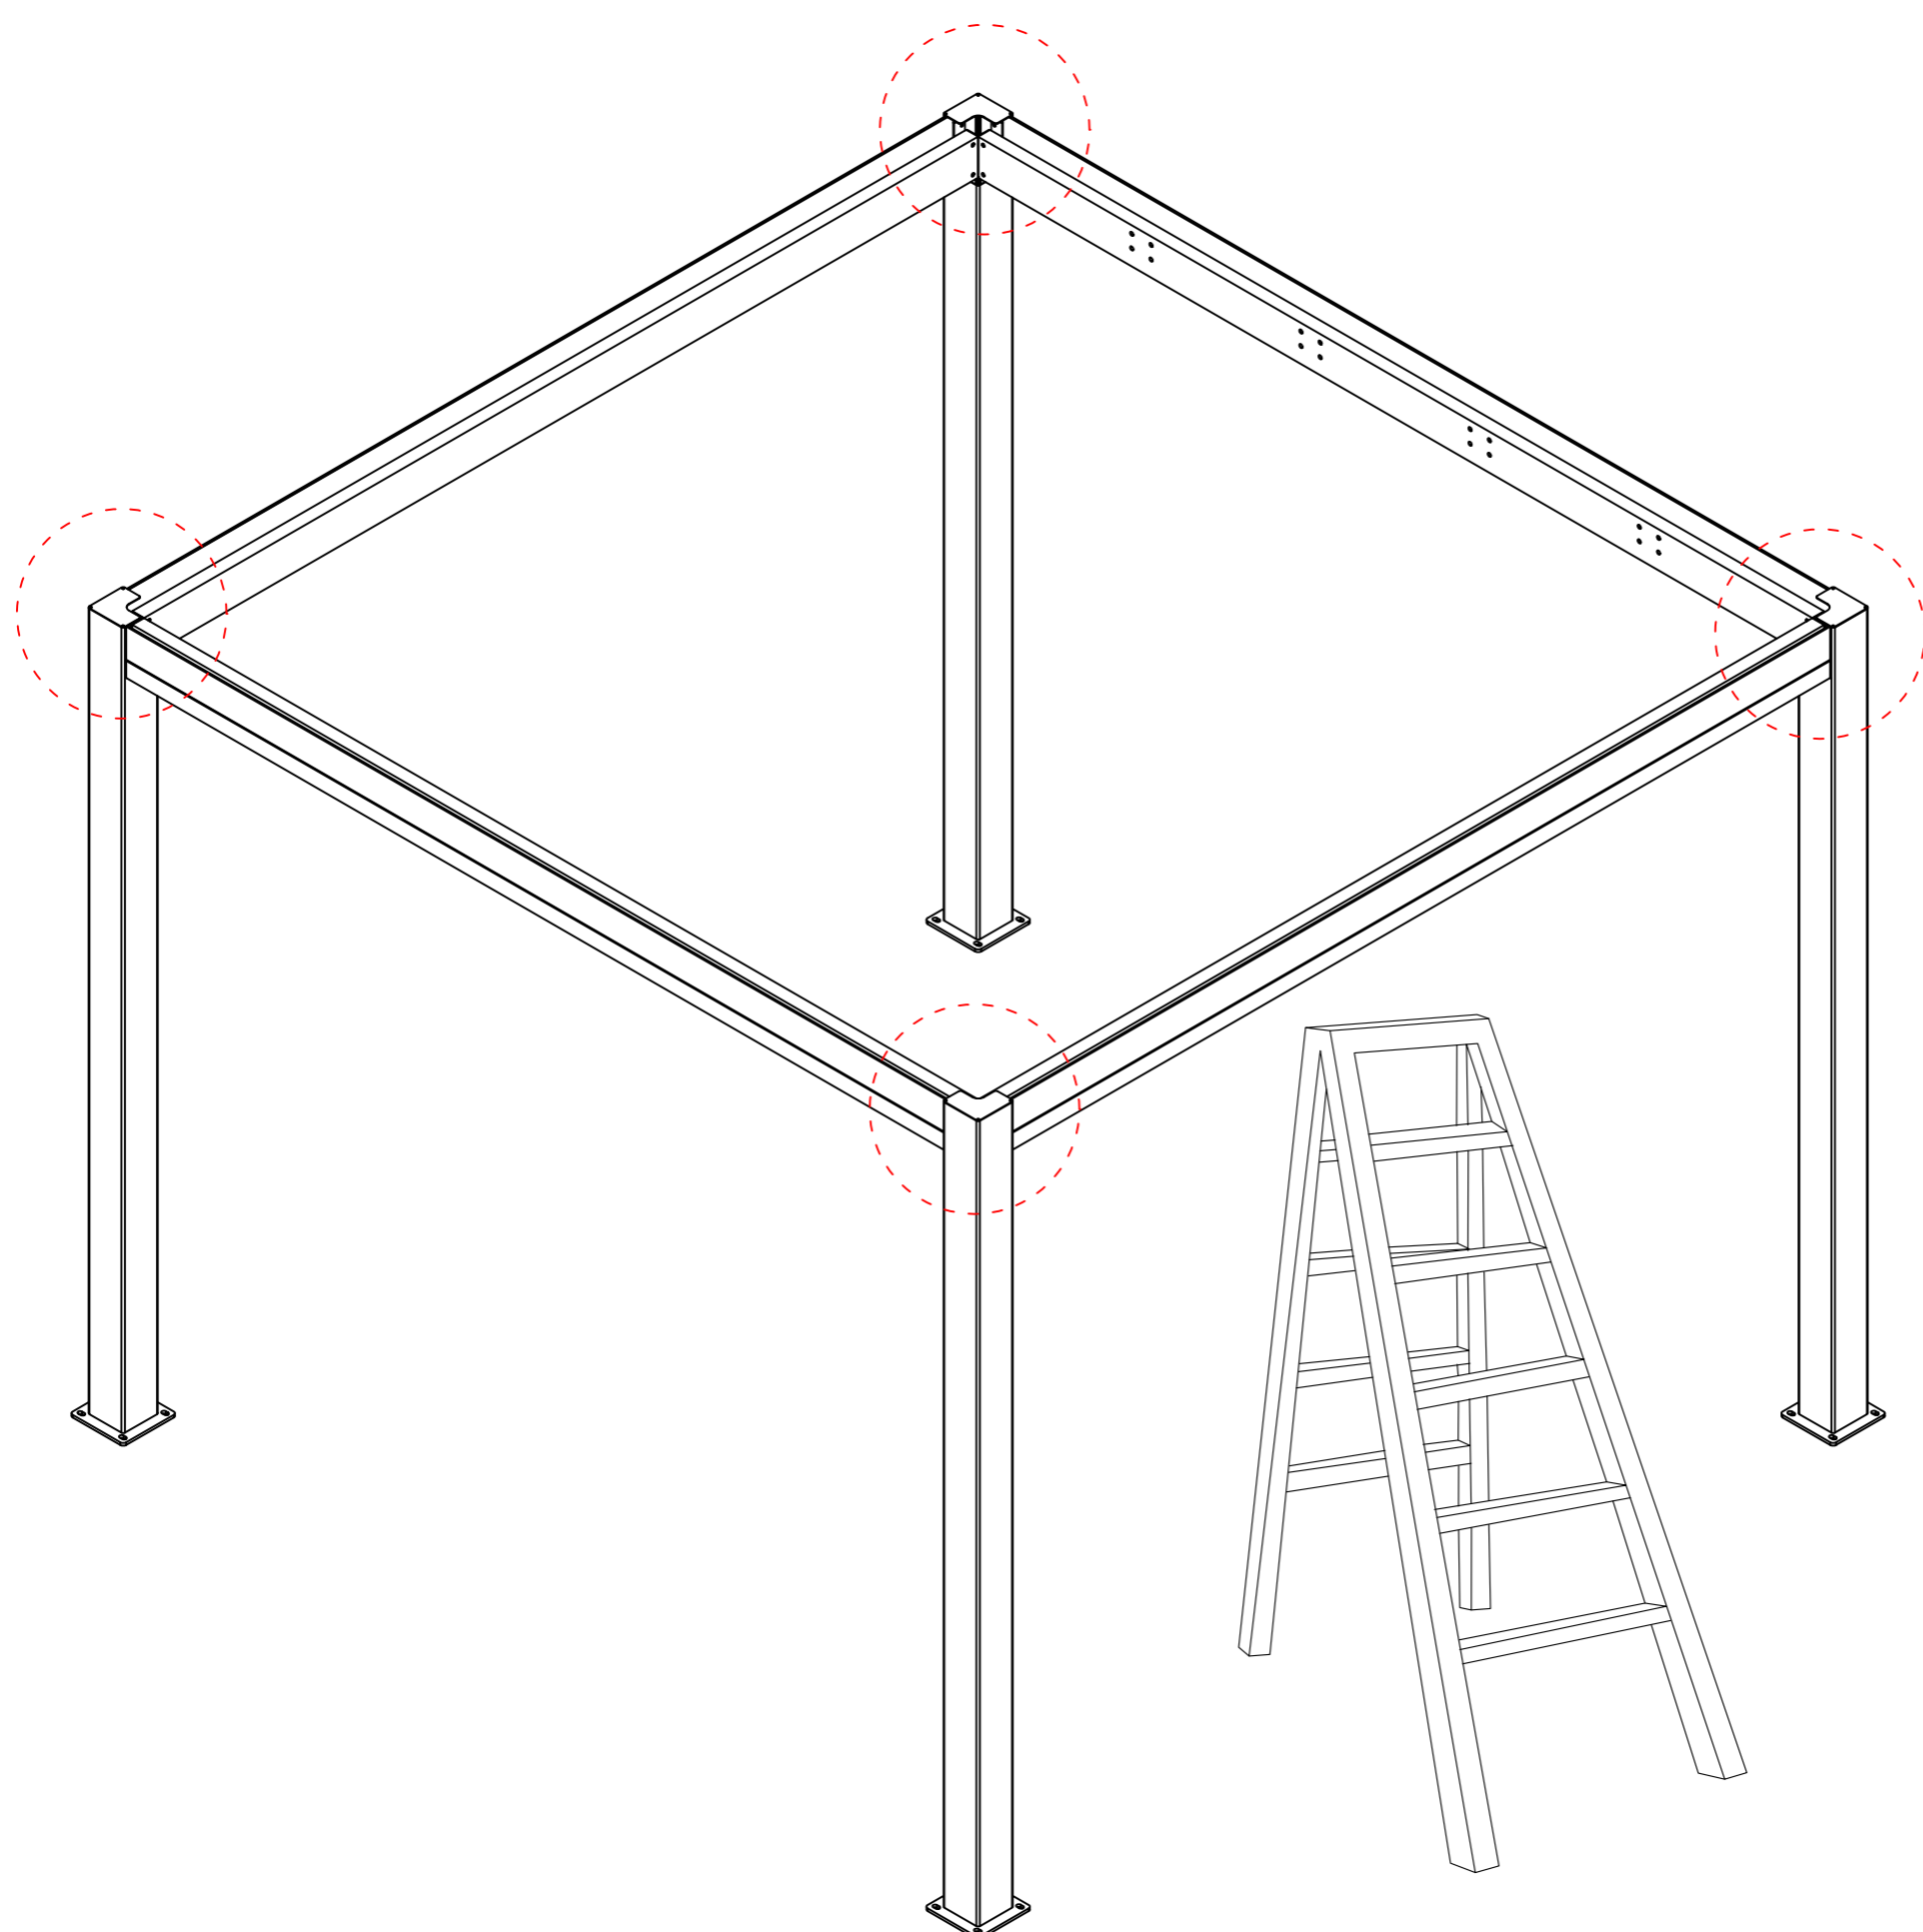

| | | |
|-------|---|---|
| MN-02 |  | 2 |
| MN-16 |  | 1 |

| | | |
|-------|---------|----|
| MN-08 | | 4 |
| MN-20 | M5.5*19 | 12 |

x6

| | | |
|-------|--|-----|
| MN-07 | | 6 |
| MN-18 | | 36m |

| | | |
|-------|---|----|
| MN-07 |  | 6 |
| MN-12 |  | 48 |

Pls measure the diagonal size and make sure the diagonal size keeps same before screw MN-17 mounted. If not, pls adjust it to same size.

| | | |
|-------|--|----|
| MN-17 | | 16 |
|-------|--|----|

| | | |
|-------|---|-----|
| MN-22 |  | 8 |
| MN-18 |  | 48m |