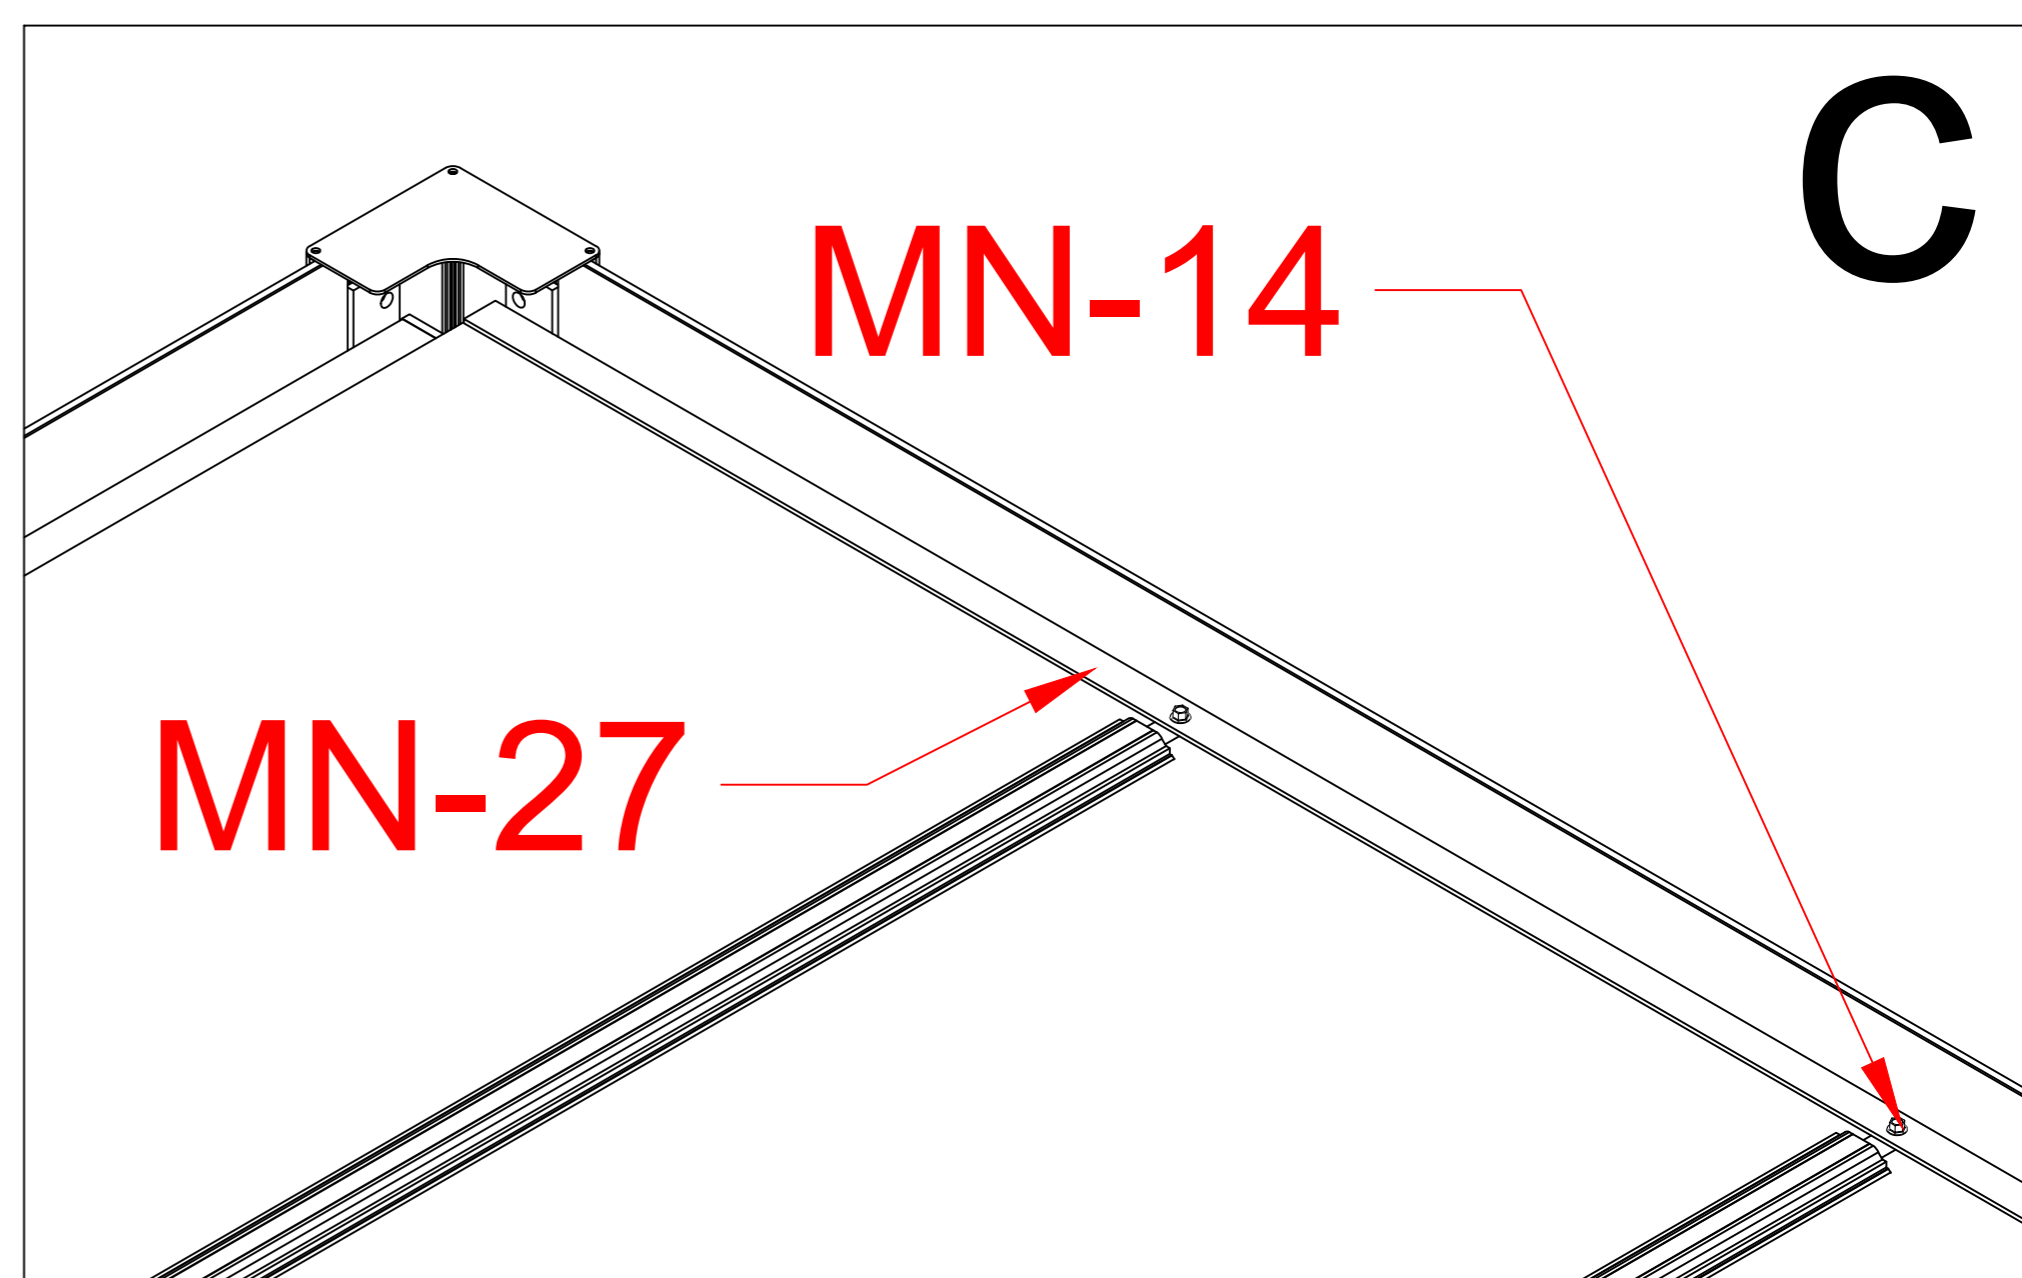

Pls measure the diagonal size and make sure the diagonal size keeps same before screw MN-17 mounted. If not, pls adjust it to same size.

| | | |
|-------|--|----|
| MN-17 | | 16 |
|-------|--|----|

| | | |
|-------|---|-----|
| MN-22 |  | 8 |
| MN-18 |  | 48m |

| | | |
|-------|---|-----|
| MN-13 | pc | 7 |
| MN-15 |  | 1 |
| MN-19 |  | 15m |

| | | |
|-------|---|----|
| MN-22 |  | 8 |
| MN-29 |  | 40 |

| | | |
|-------|-------|---|
| MN-23 | _____ | 8 |
|-------|-------|---|