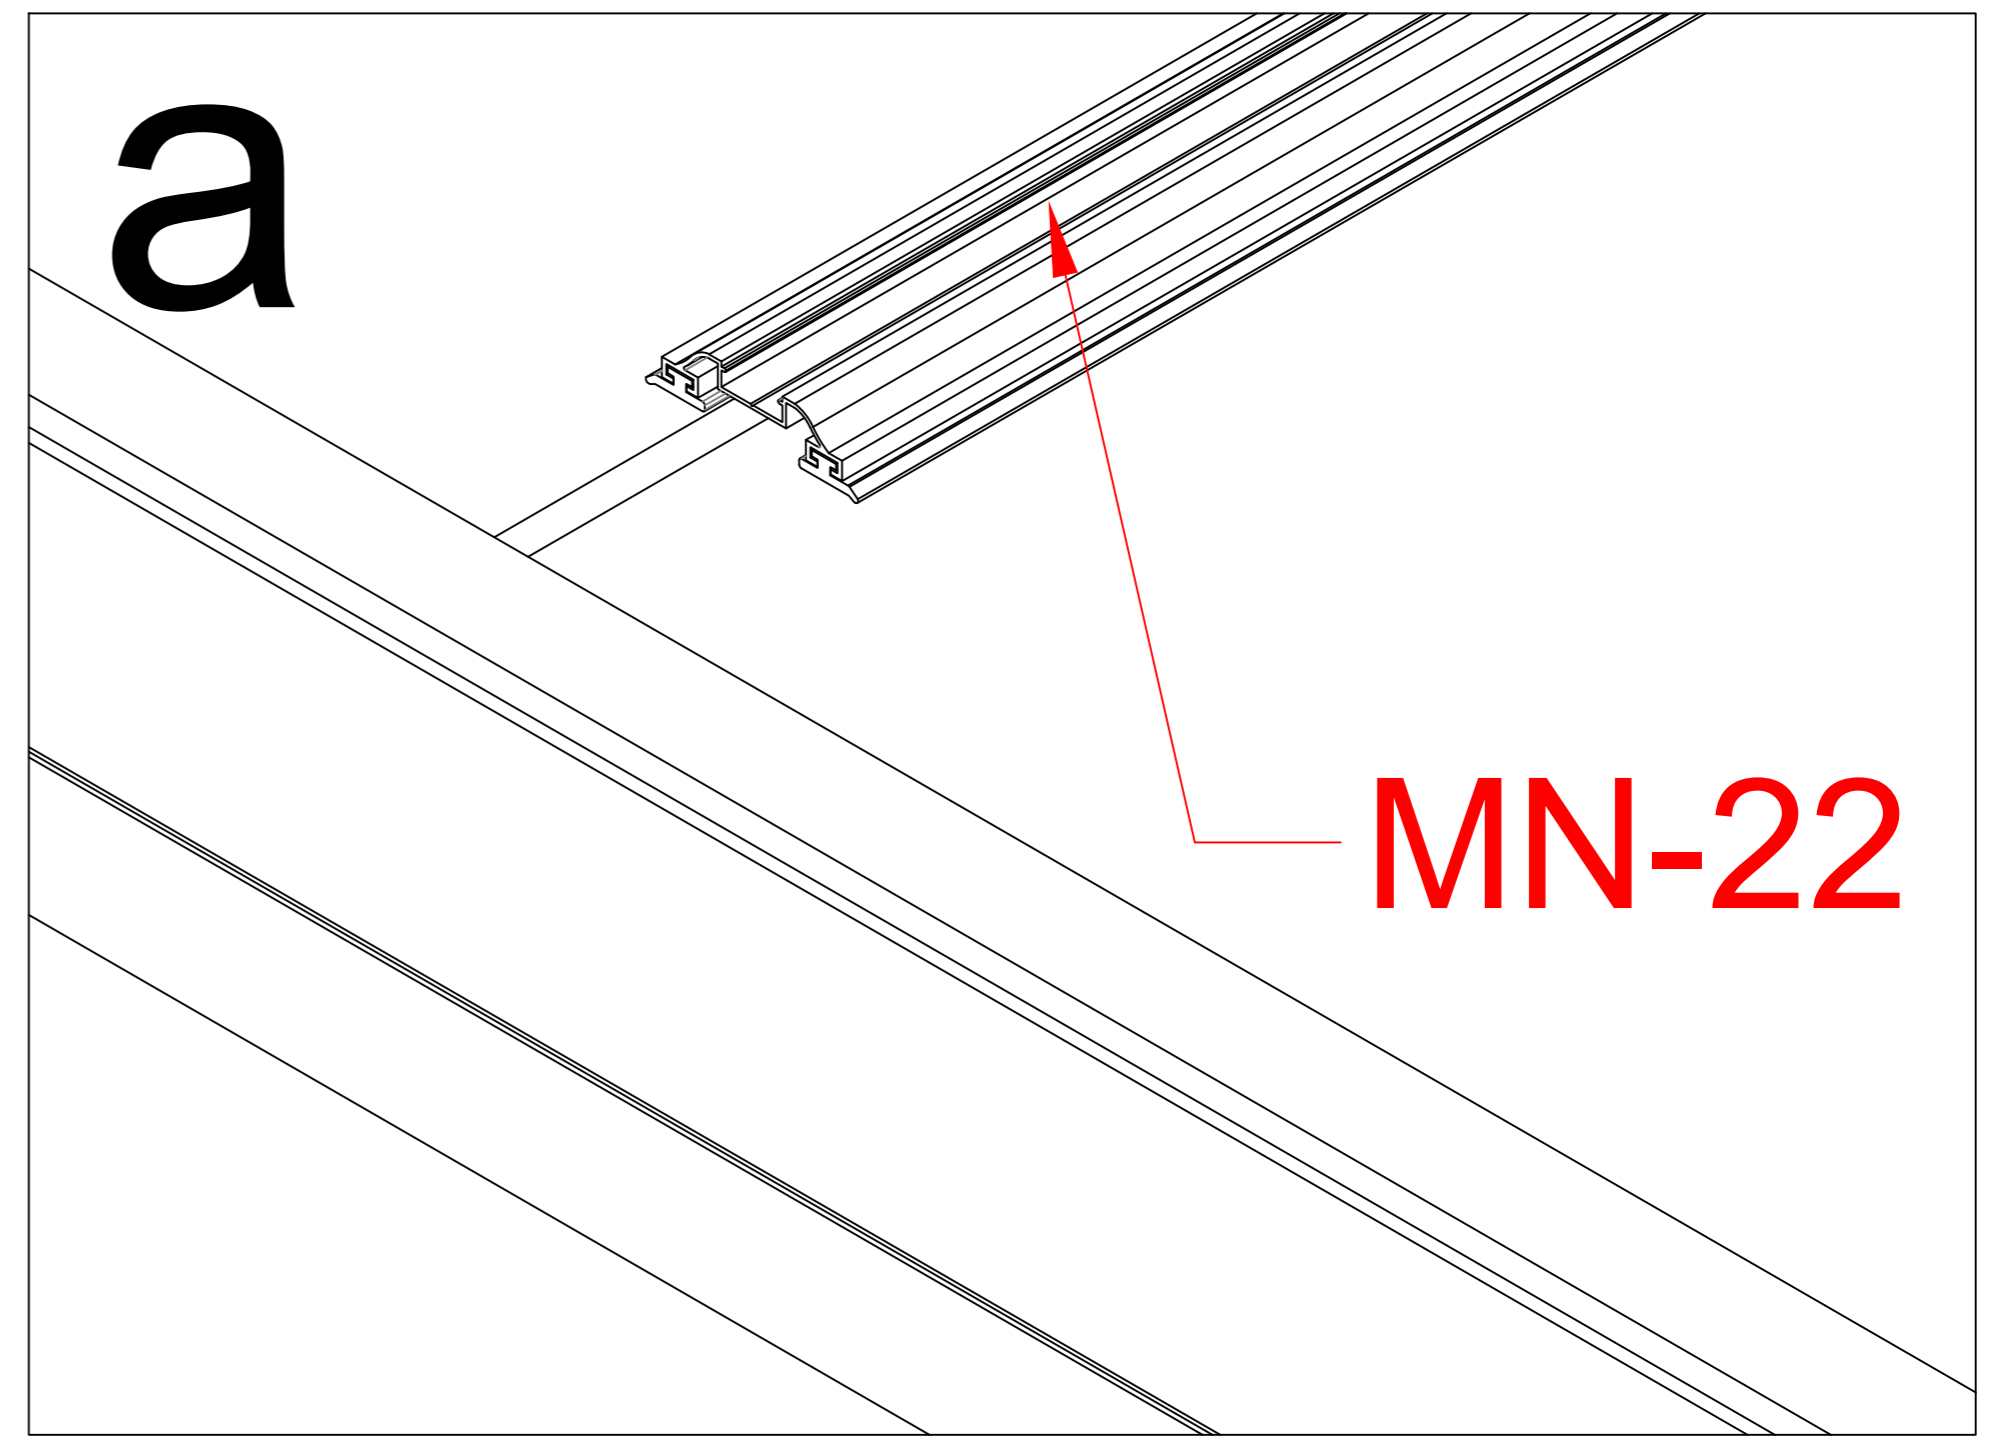

MN-22		8
MN-29		40