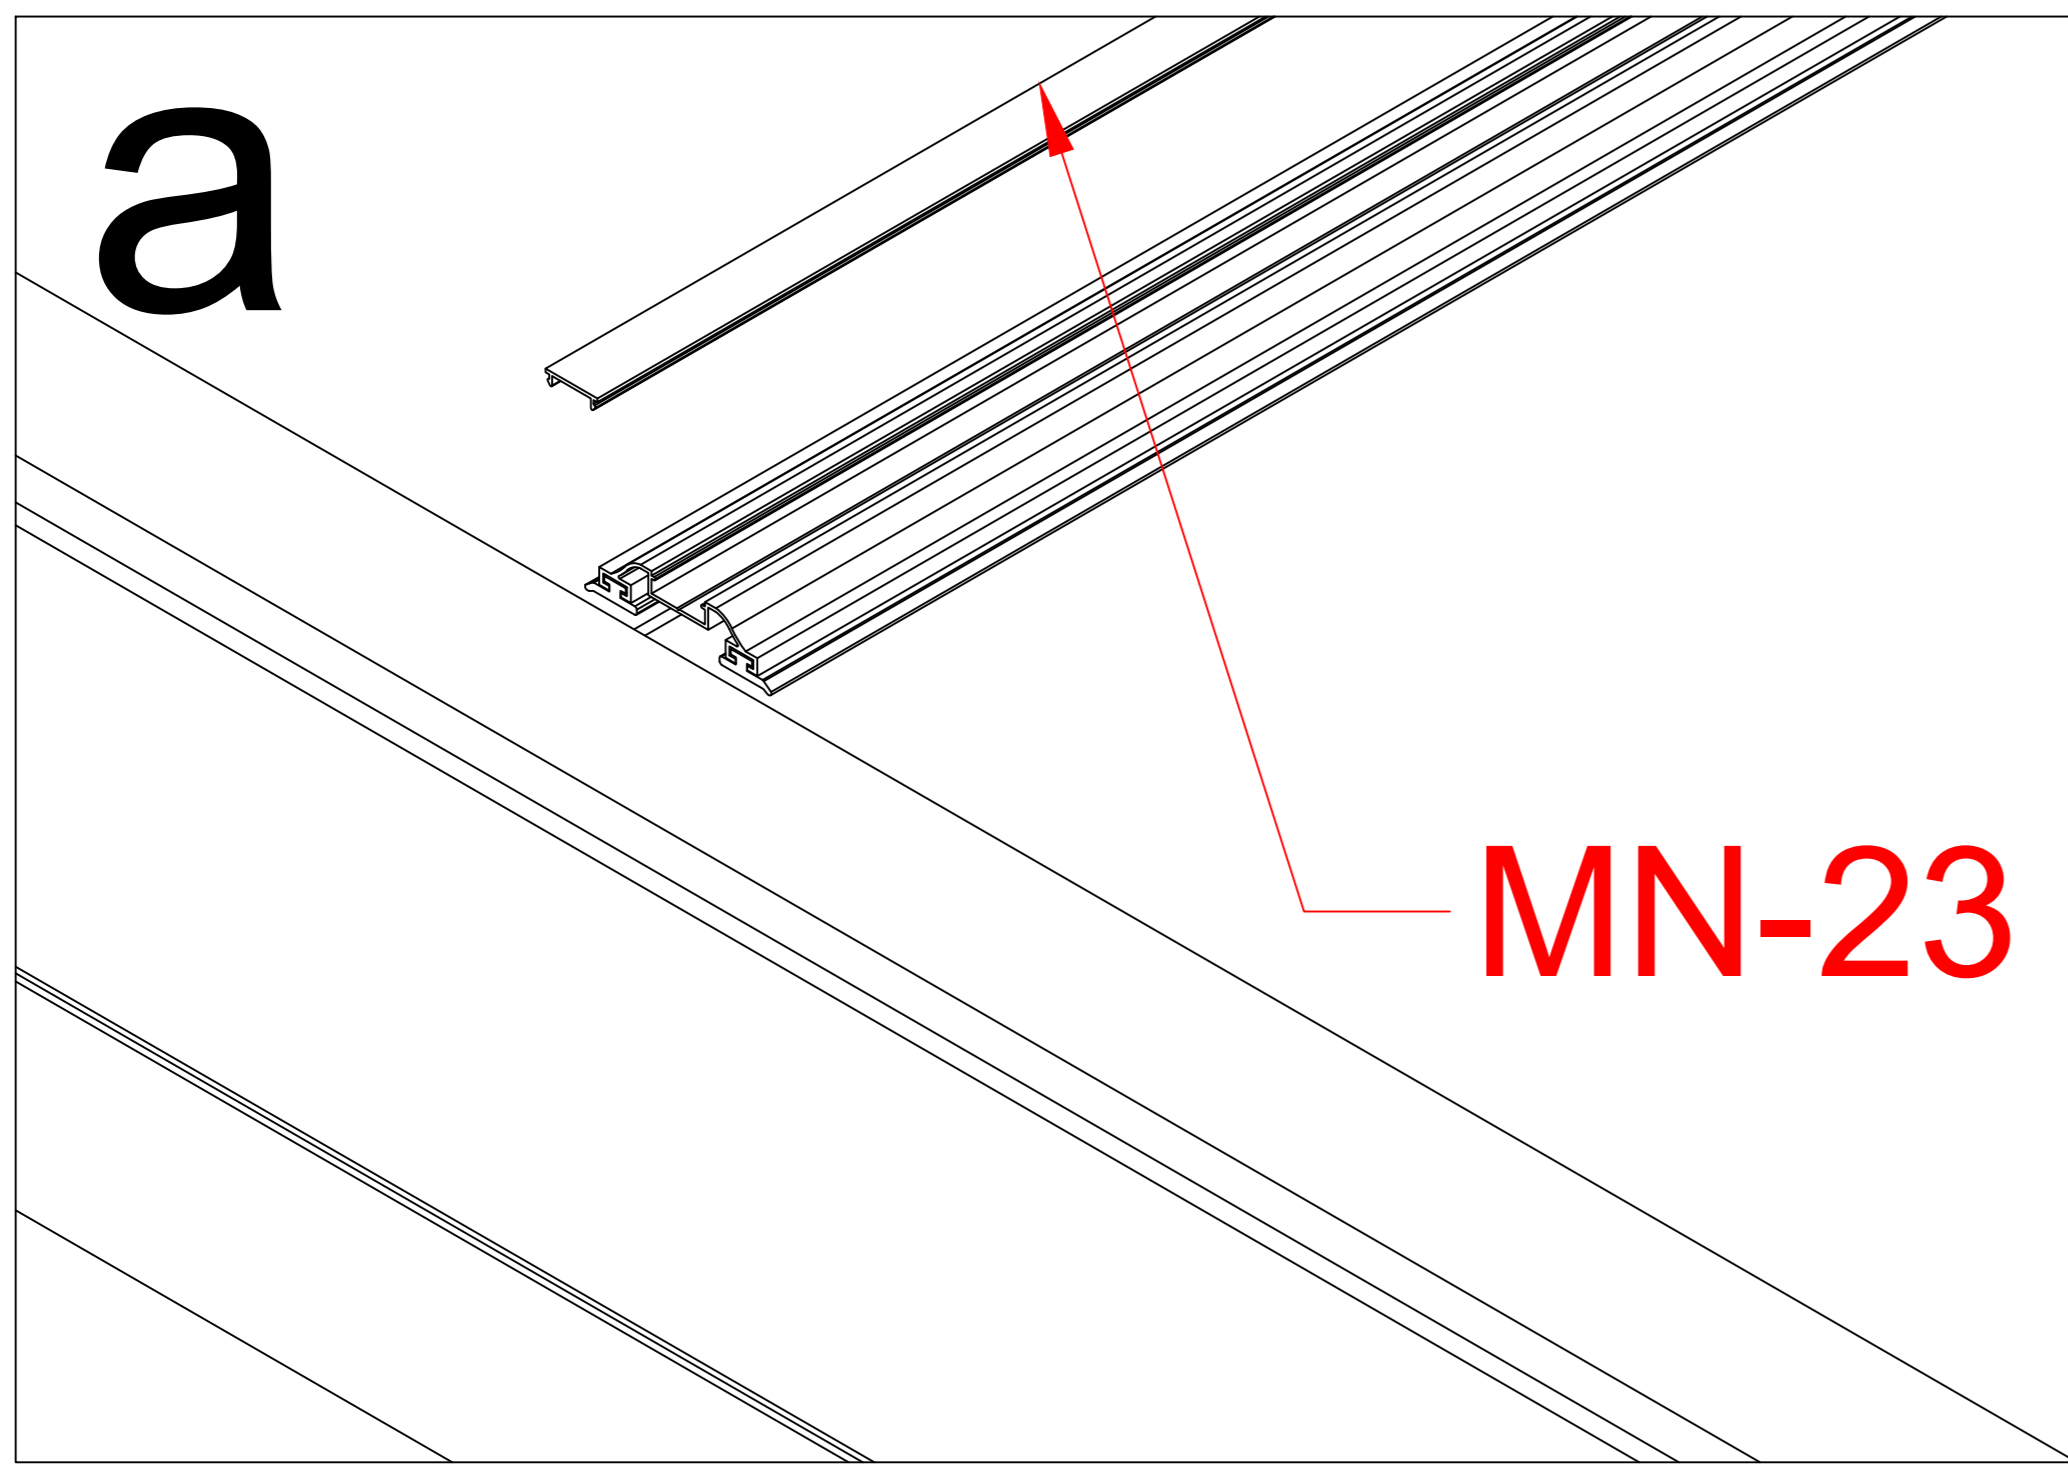

MN-23	_____	8