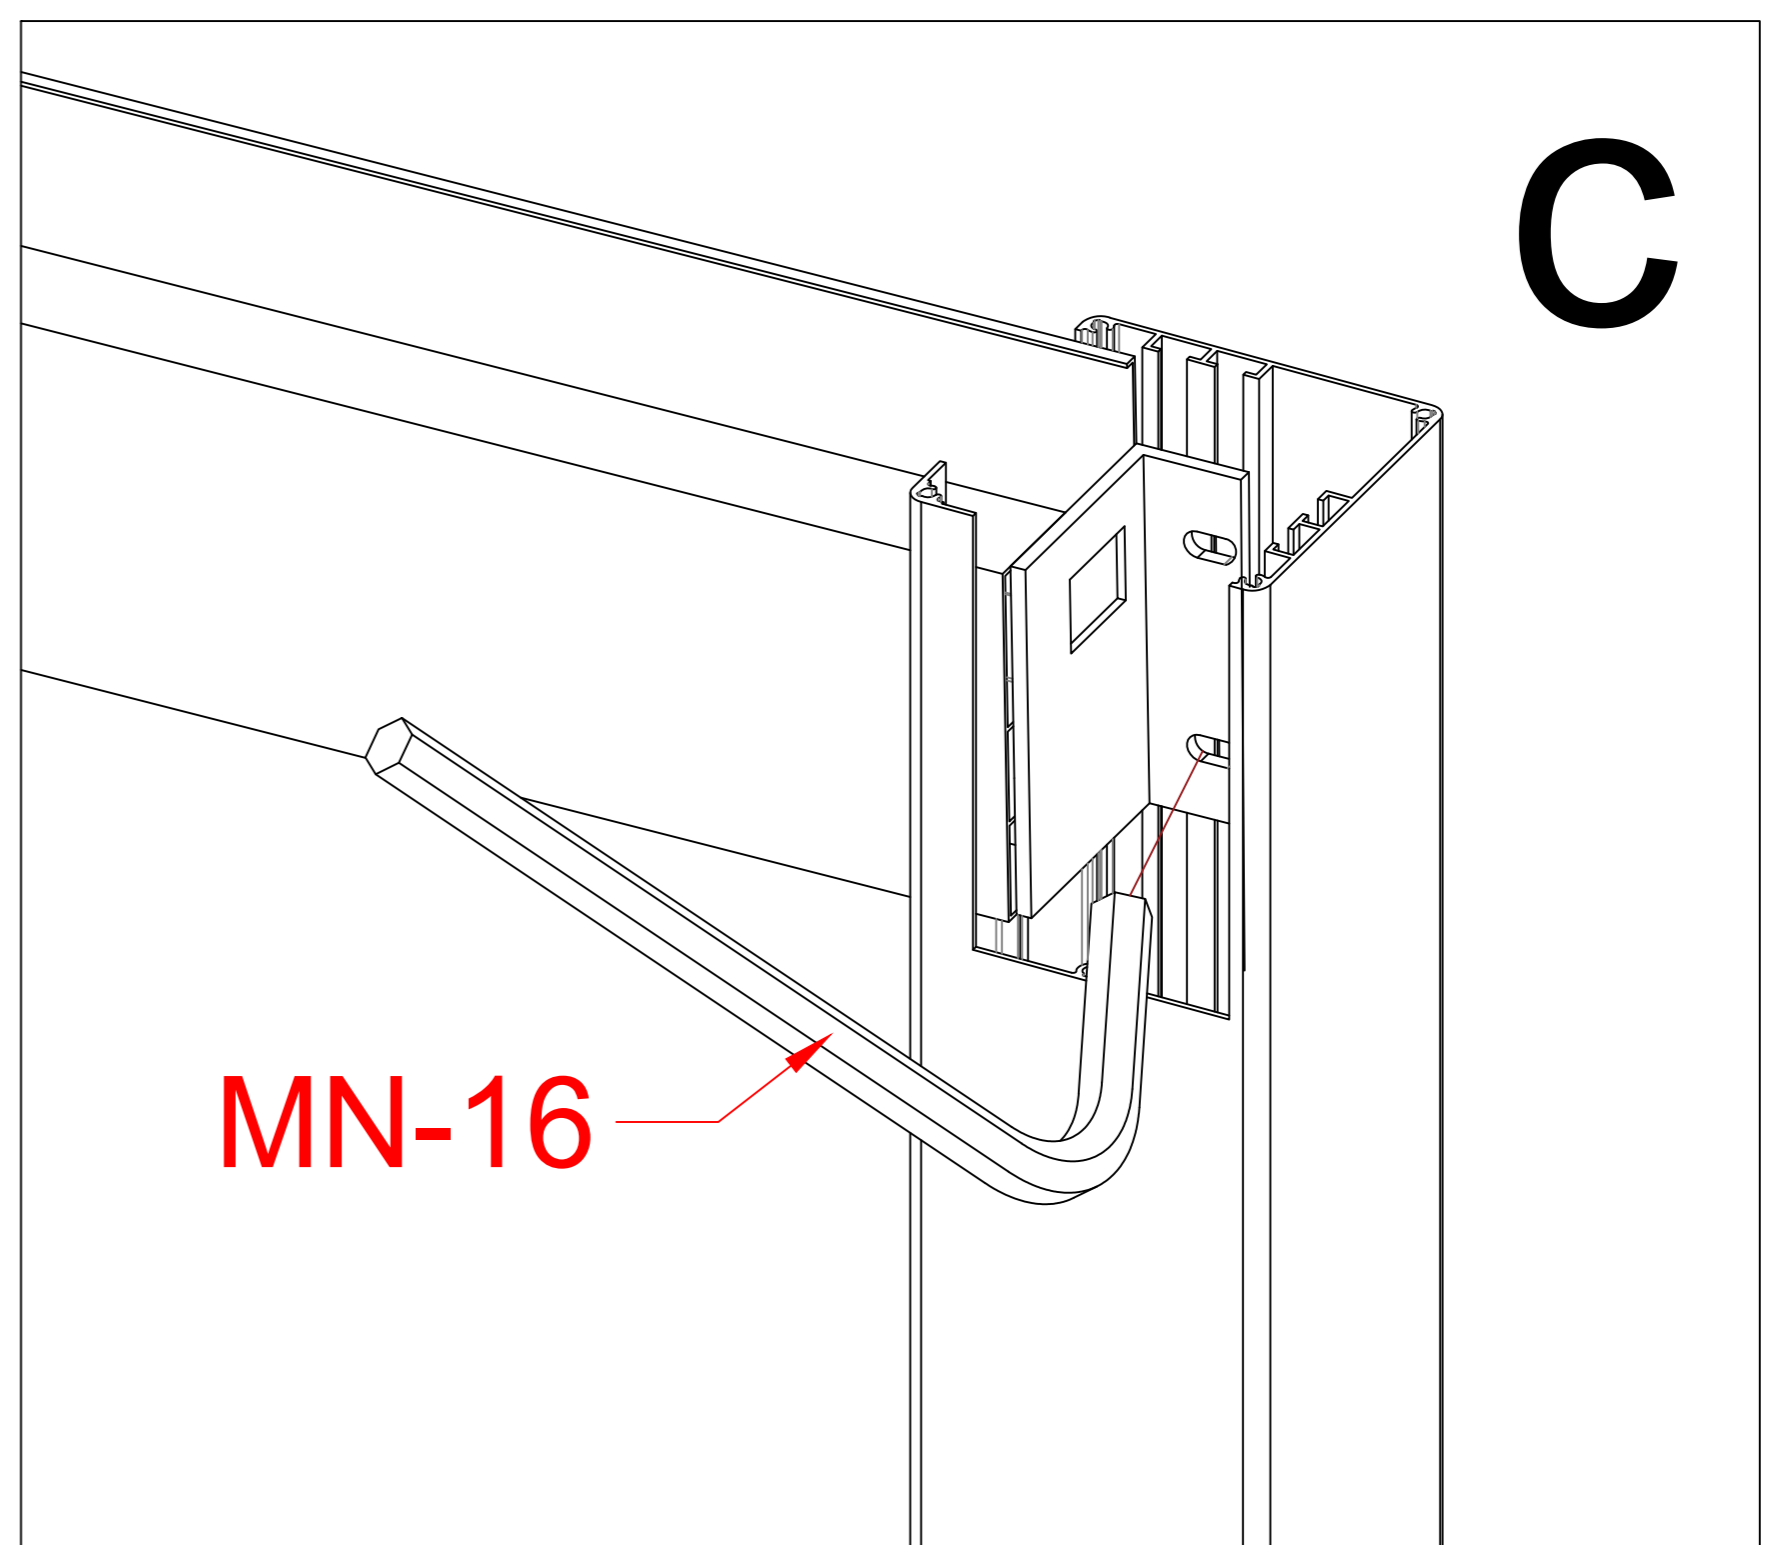

MN-02		2
MN-16		1