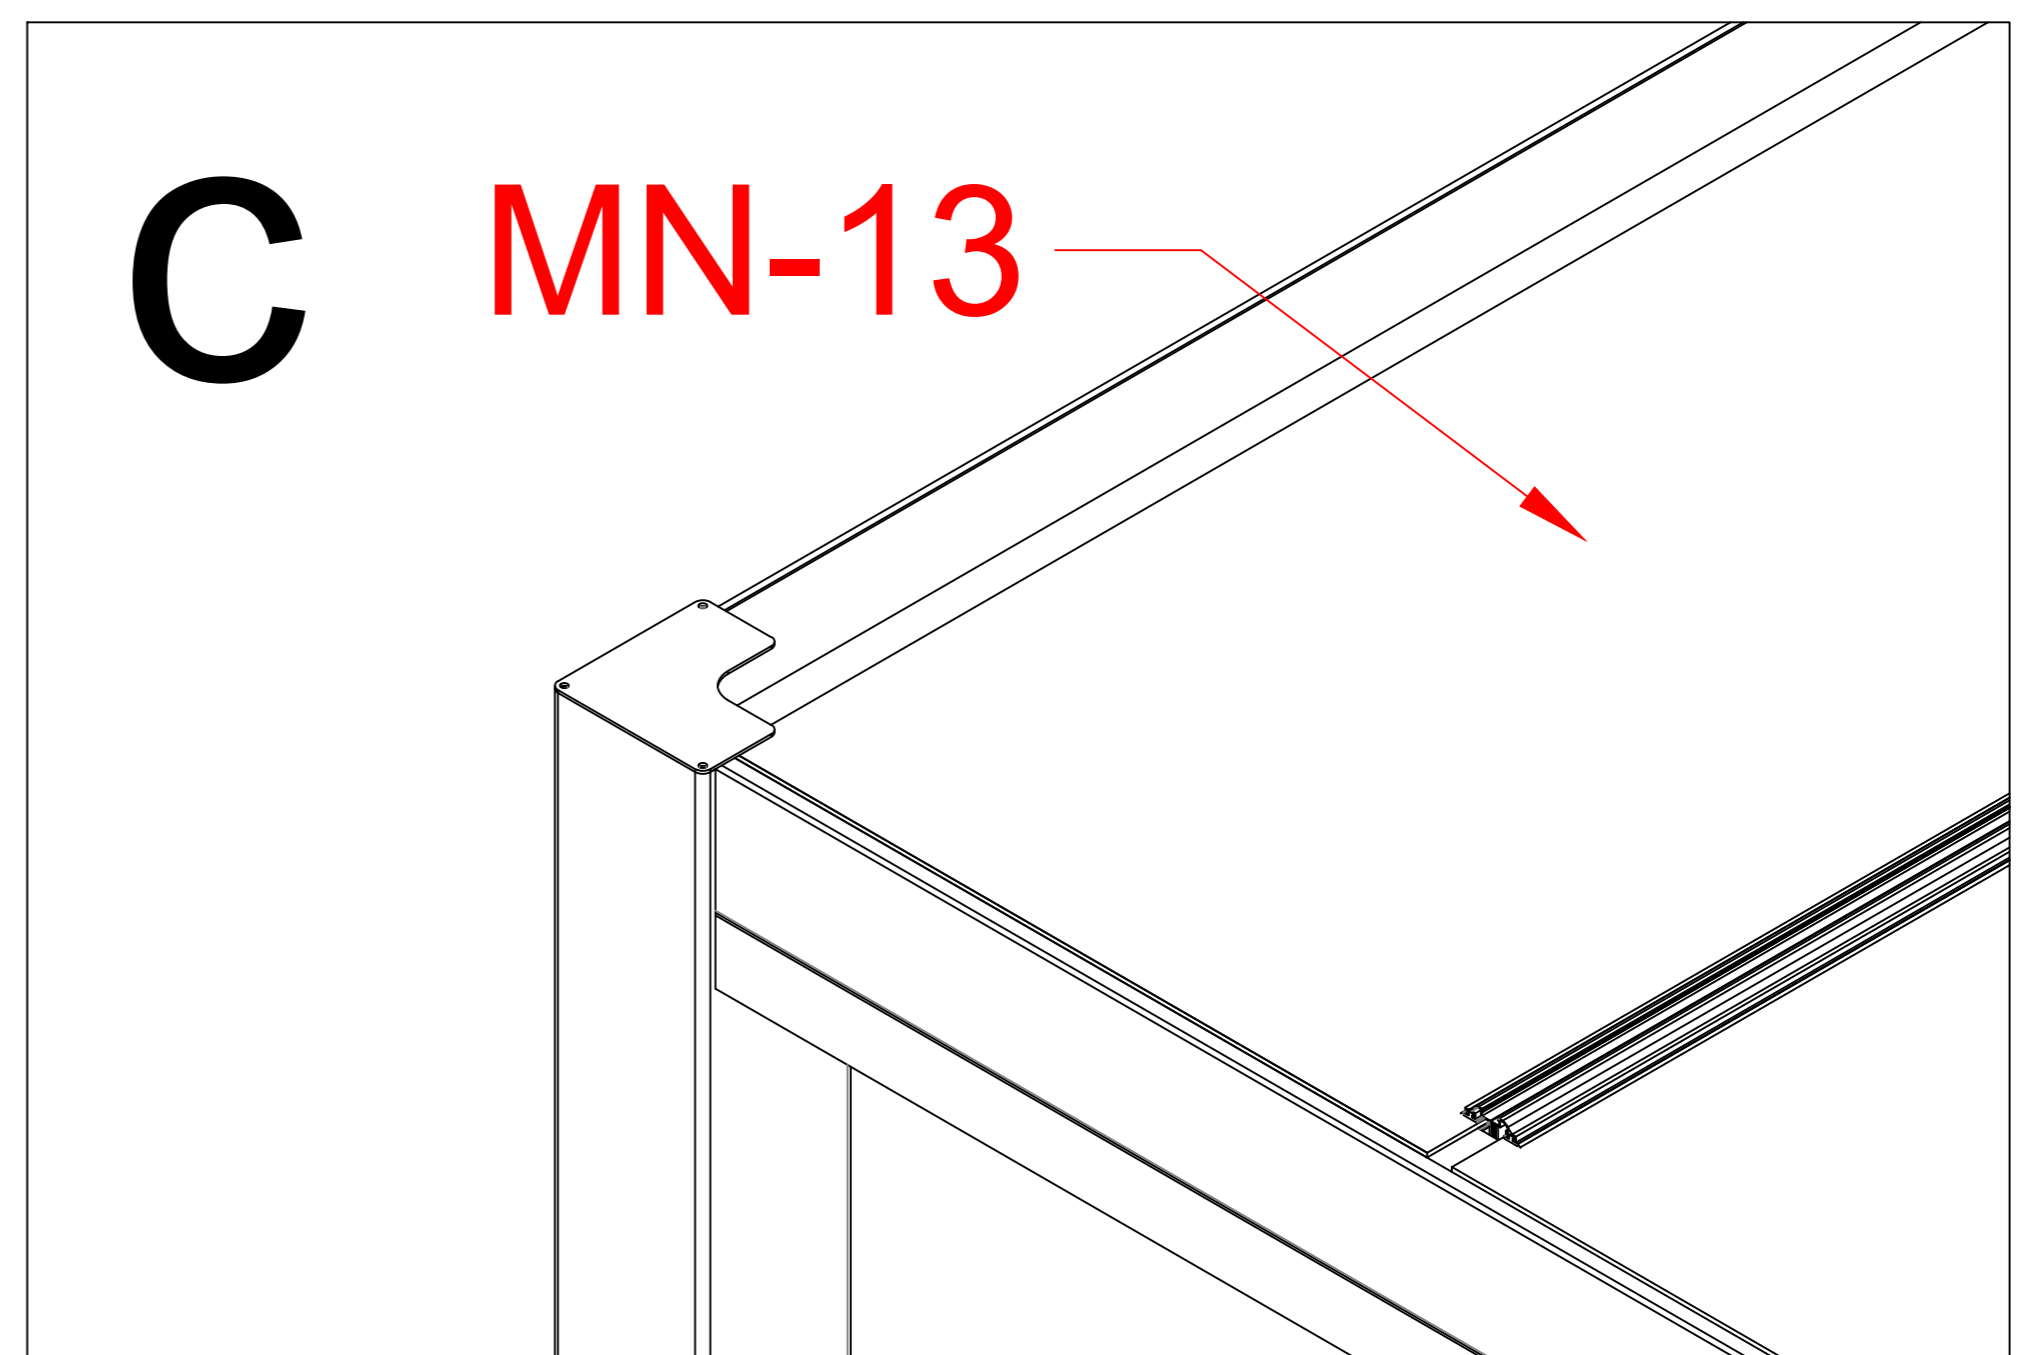

Pls measure the diagonal size and make sure the diagonal size keeps same before screw MN-17 mounted. If not, pls adjust it to same size.

| | | |
|-------|--|----|
| MN-17 | | 16 |
|-------|--|----|

| | | |
|-------|---|-----|
| MN-22 |  | 8 |
| MN-18 |  | 48m |