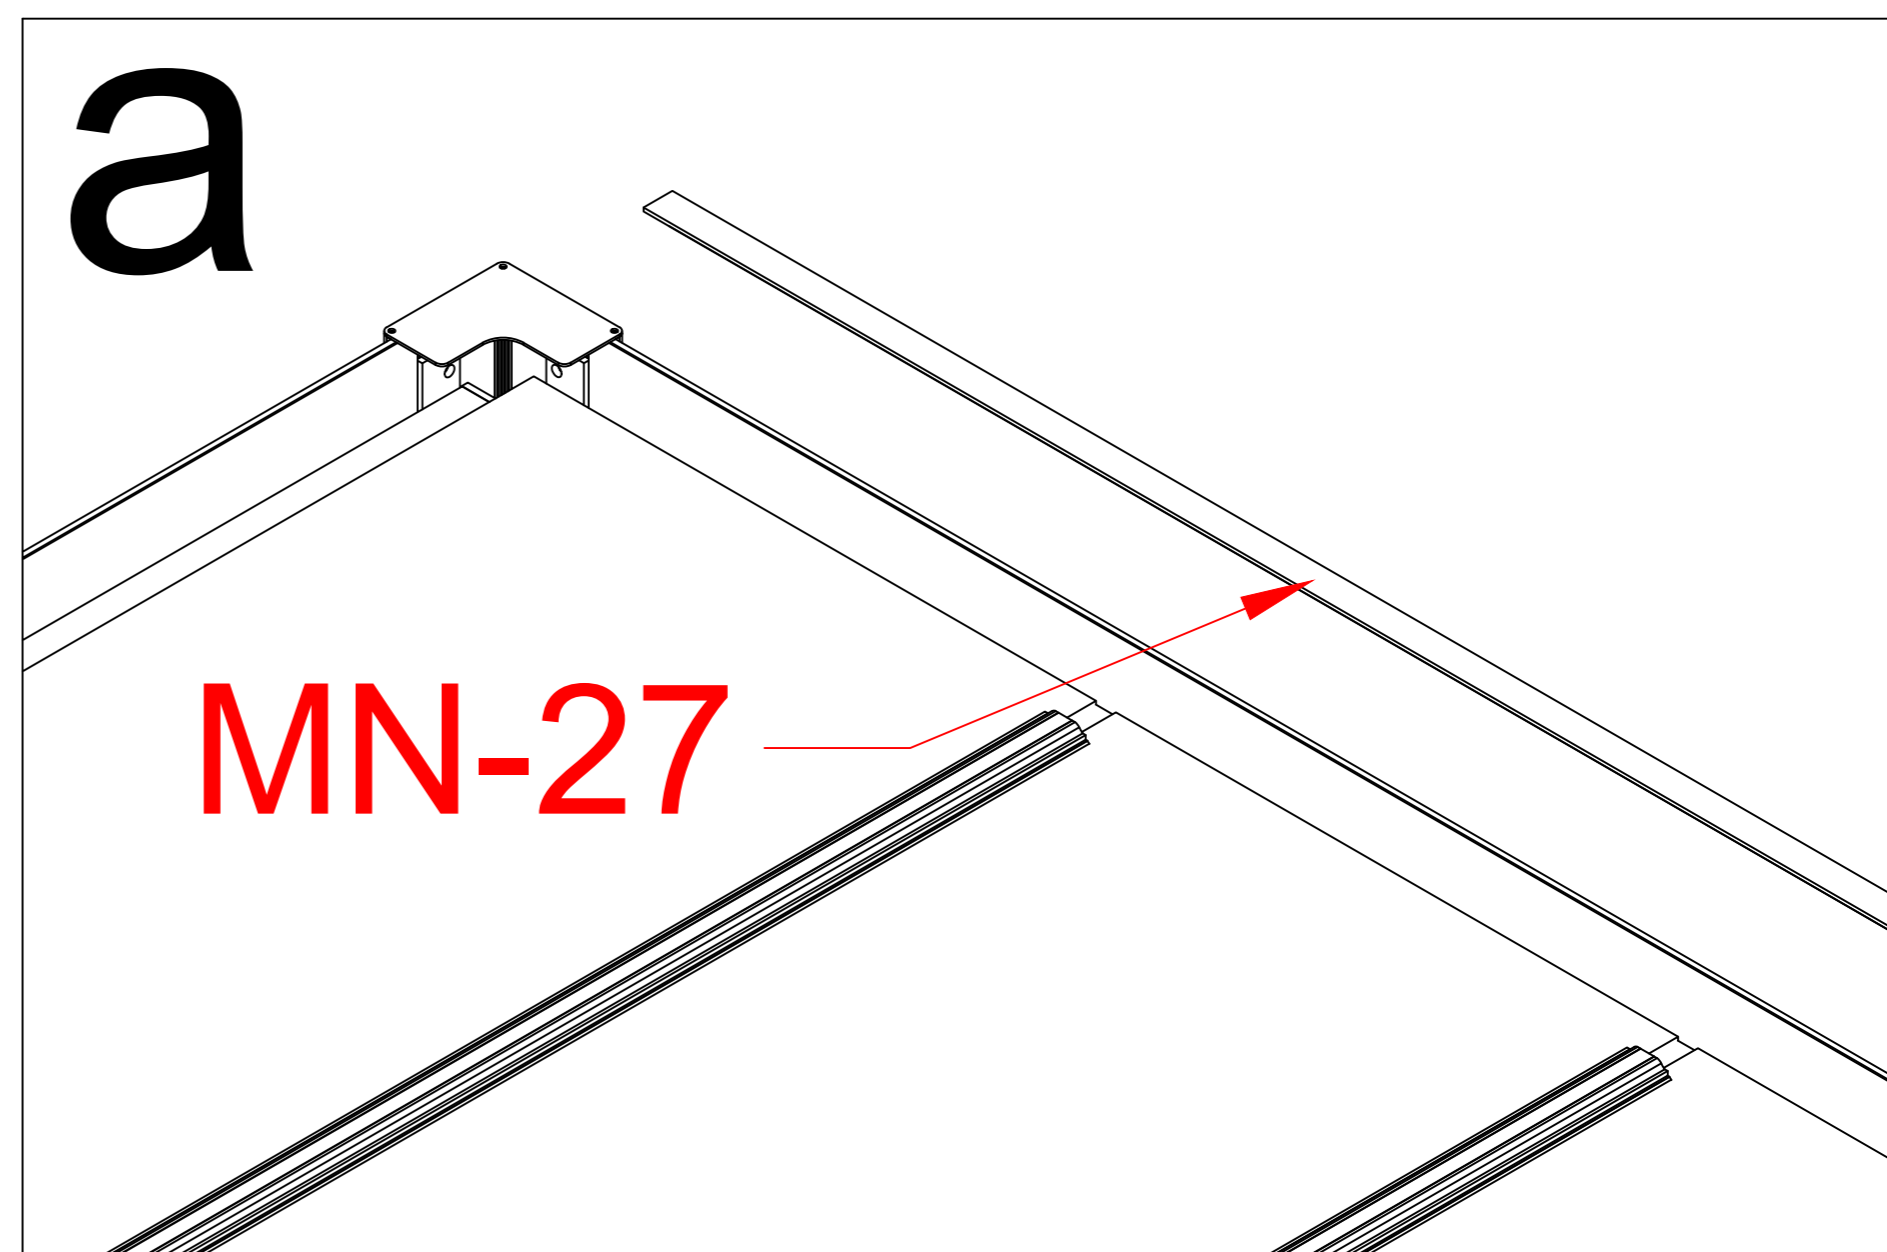

MN-14		14
MN-27		2