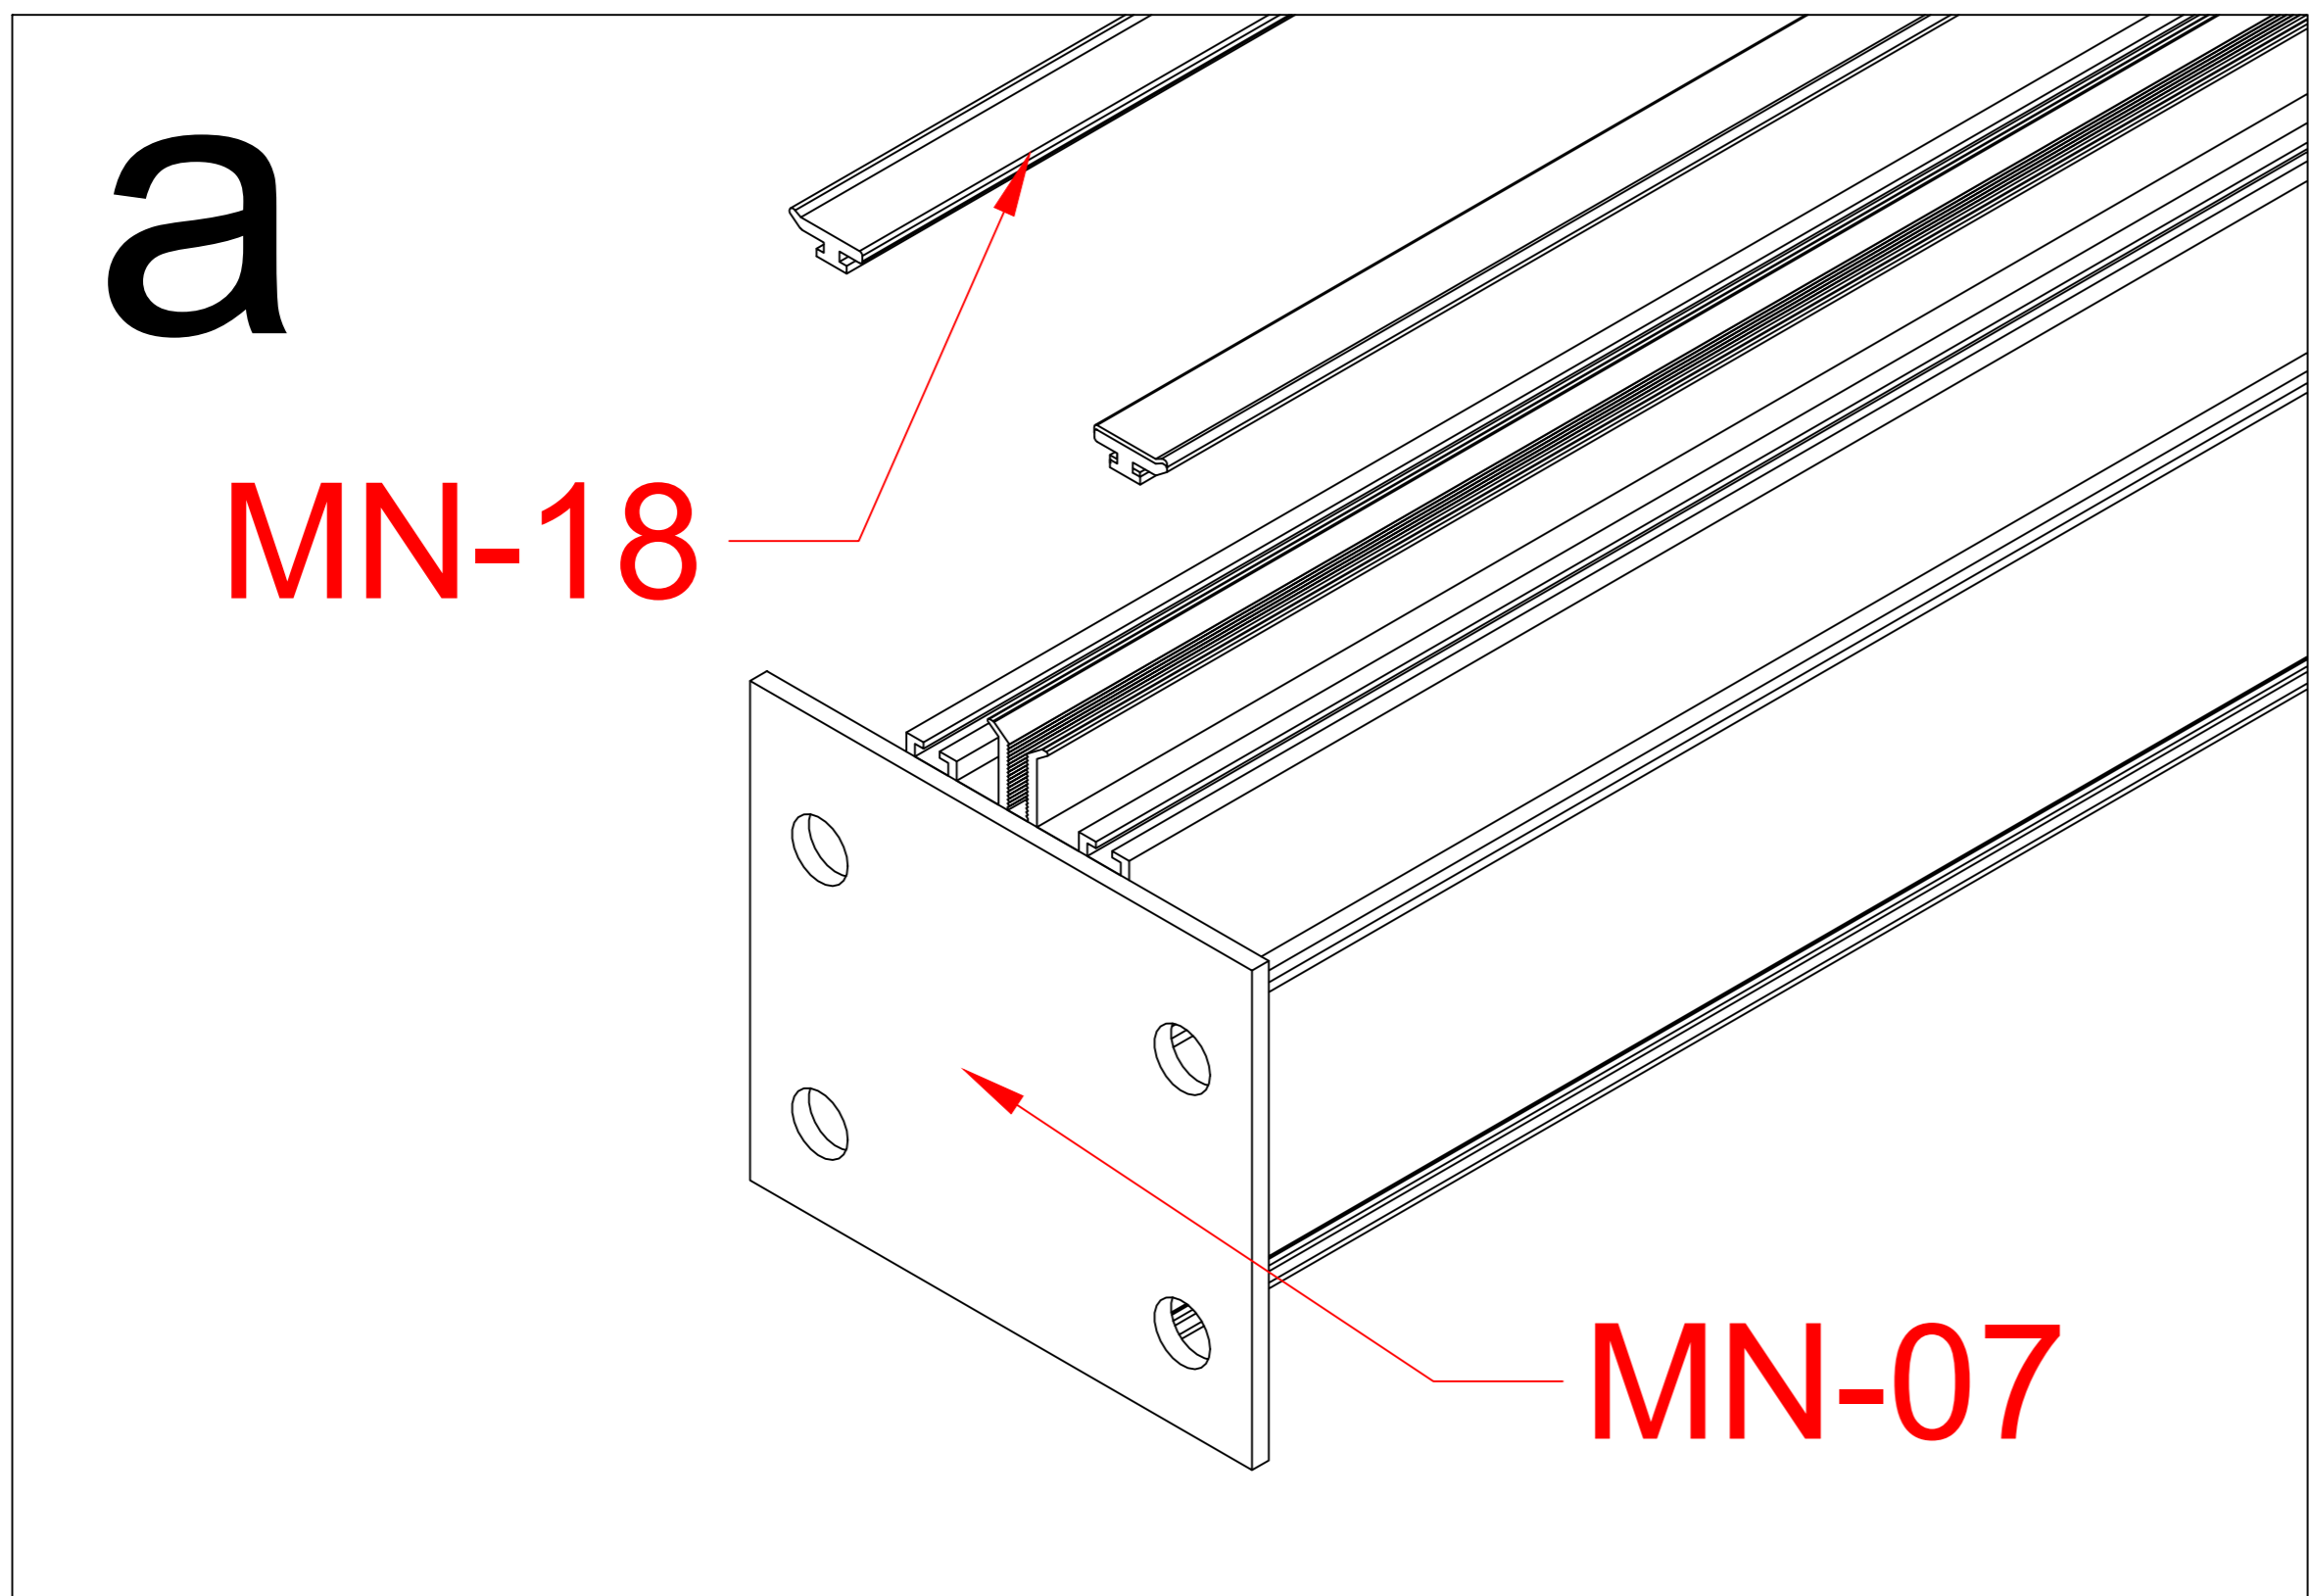

x6

MN-07		6
MN-18		36m