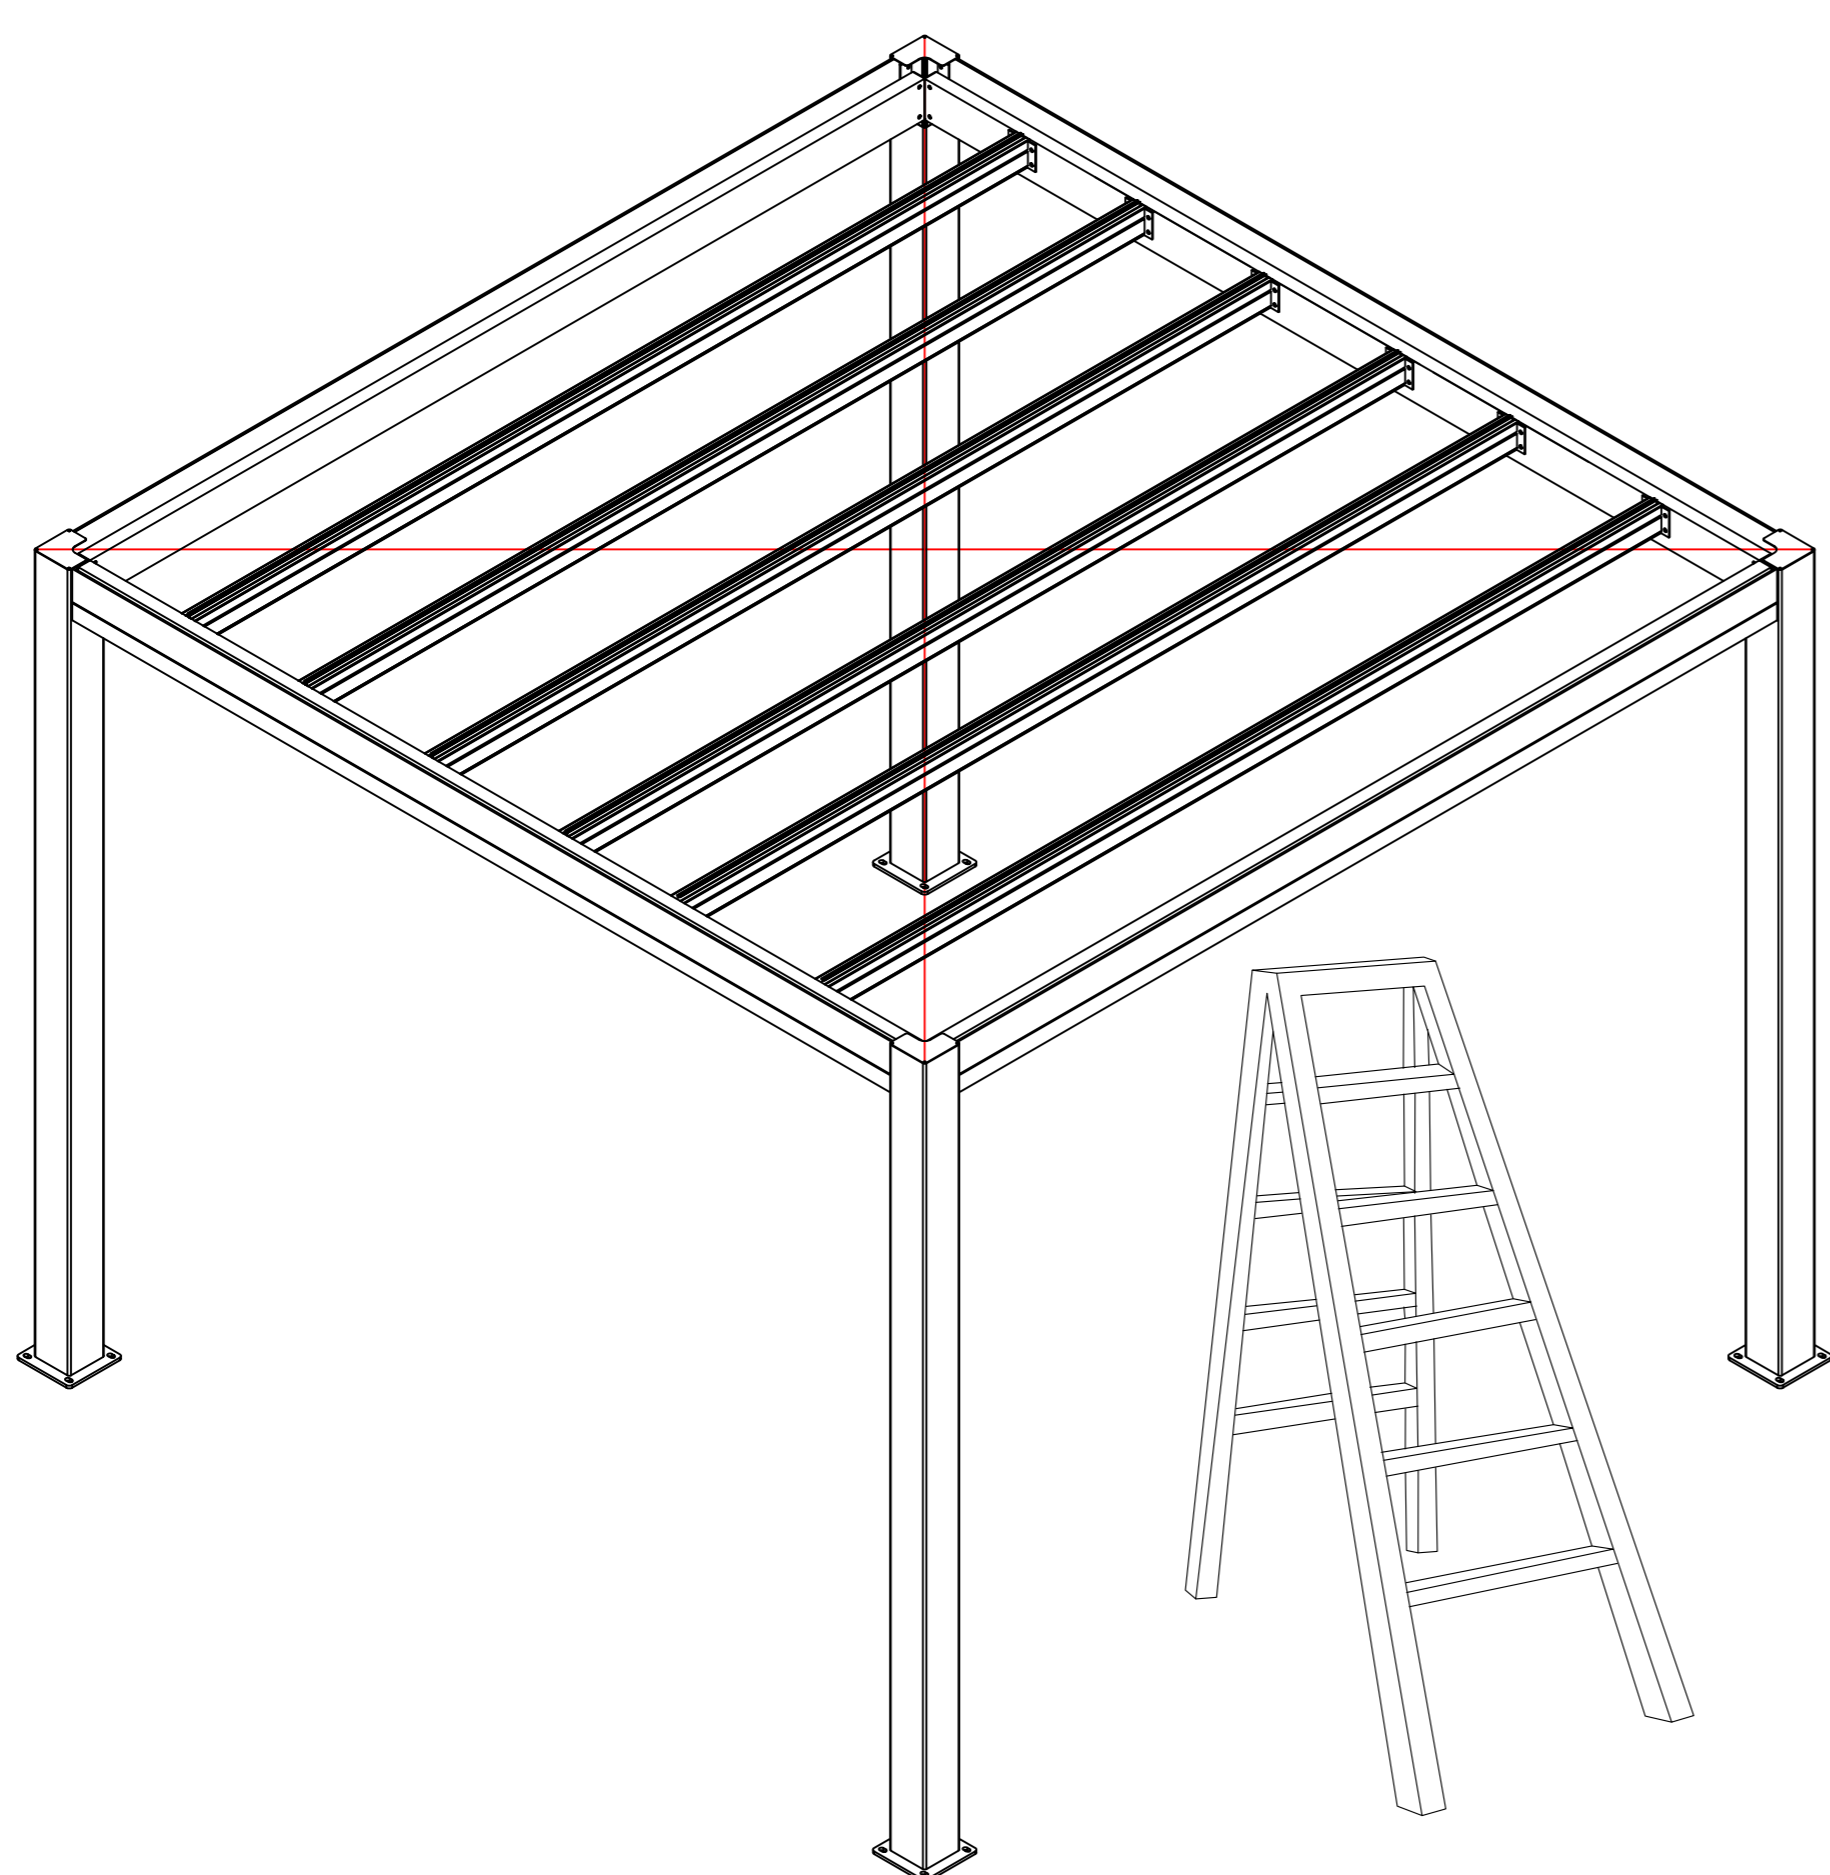

| | | |
|-------|---|---|
| MN-02 |  | 2 |
| MN-16 |  | 1 |

| | | |
|-------|---------|----|
| MN-08 | | 4 |
| MN-20 | M5.5*19 | 12 |

x6

| | | |
|-------|--|-----|
| MN-07 | | 6 |
| MN-18 | | 36m |

| | | |
|-------|---|----|
| MN-07 |  | 6 |
| MN-12 |  | 48 |

Pls measure the diagonal size and make sure the diagonal size keeps same before screw MN-17 mounted. If not, pls adjust it to same size.

| | | |
|-------|--|----|
| MN-17 | | 16 |
|-------|--|----|

| | | |
|-------|---|-----|
| MN-22 |  | 8 |
| MN-18 |  | 48m |