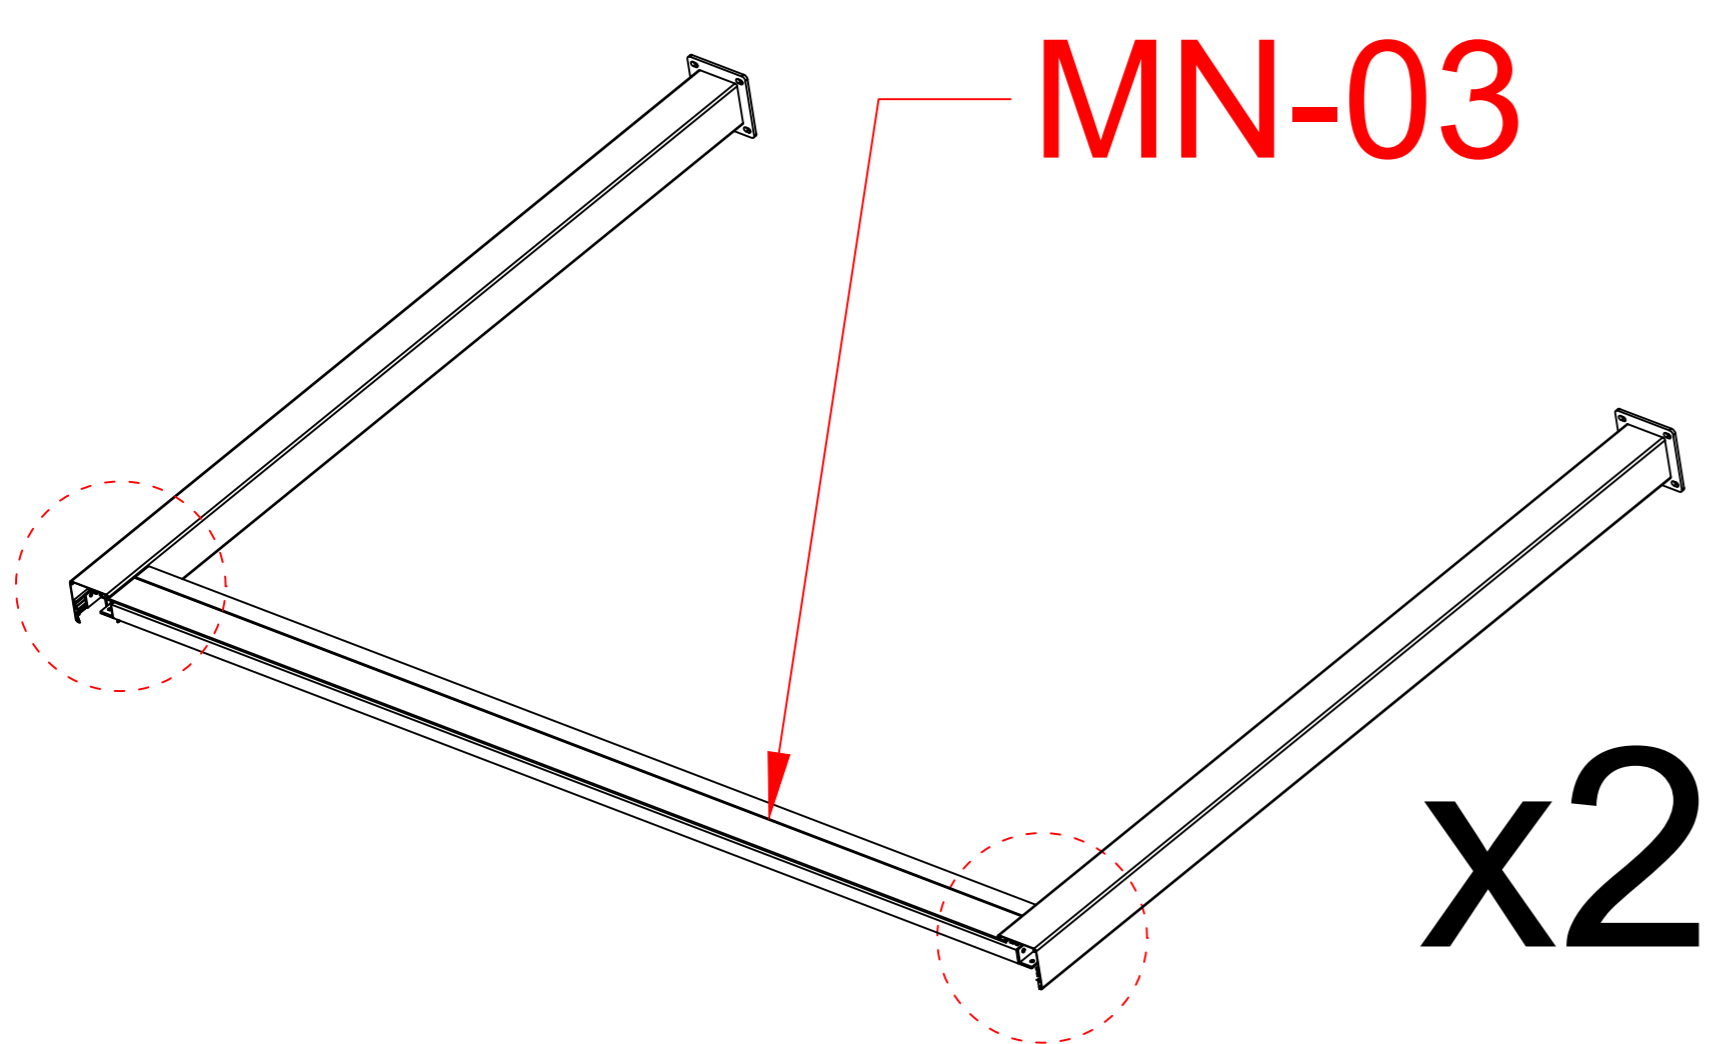

MN-03		2
MN-16		1