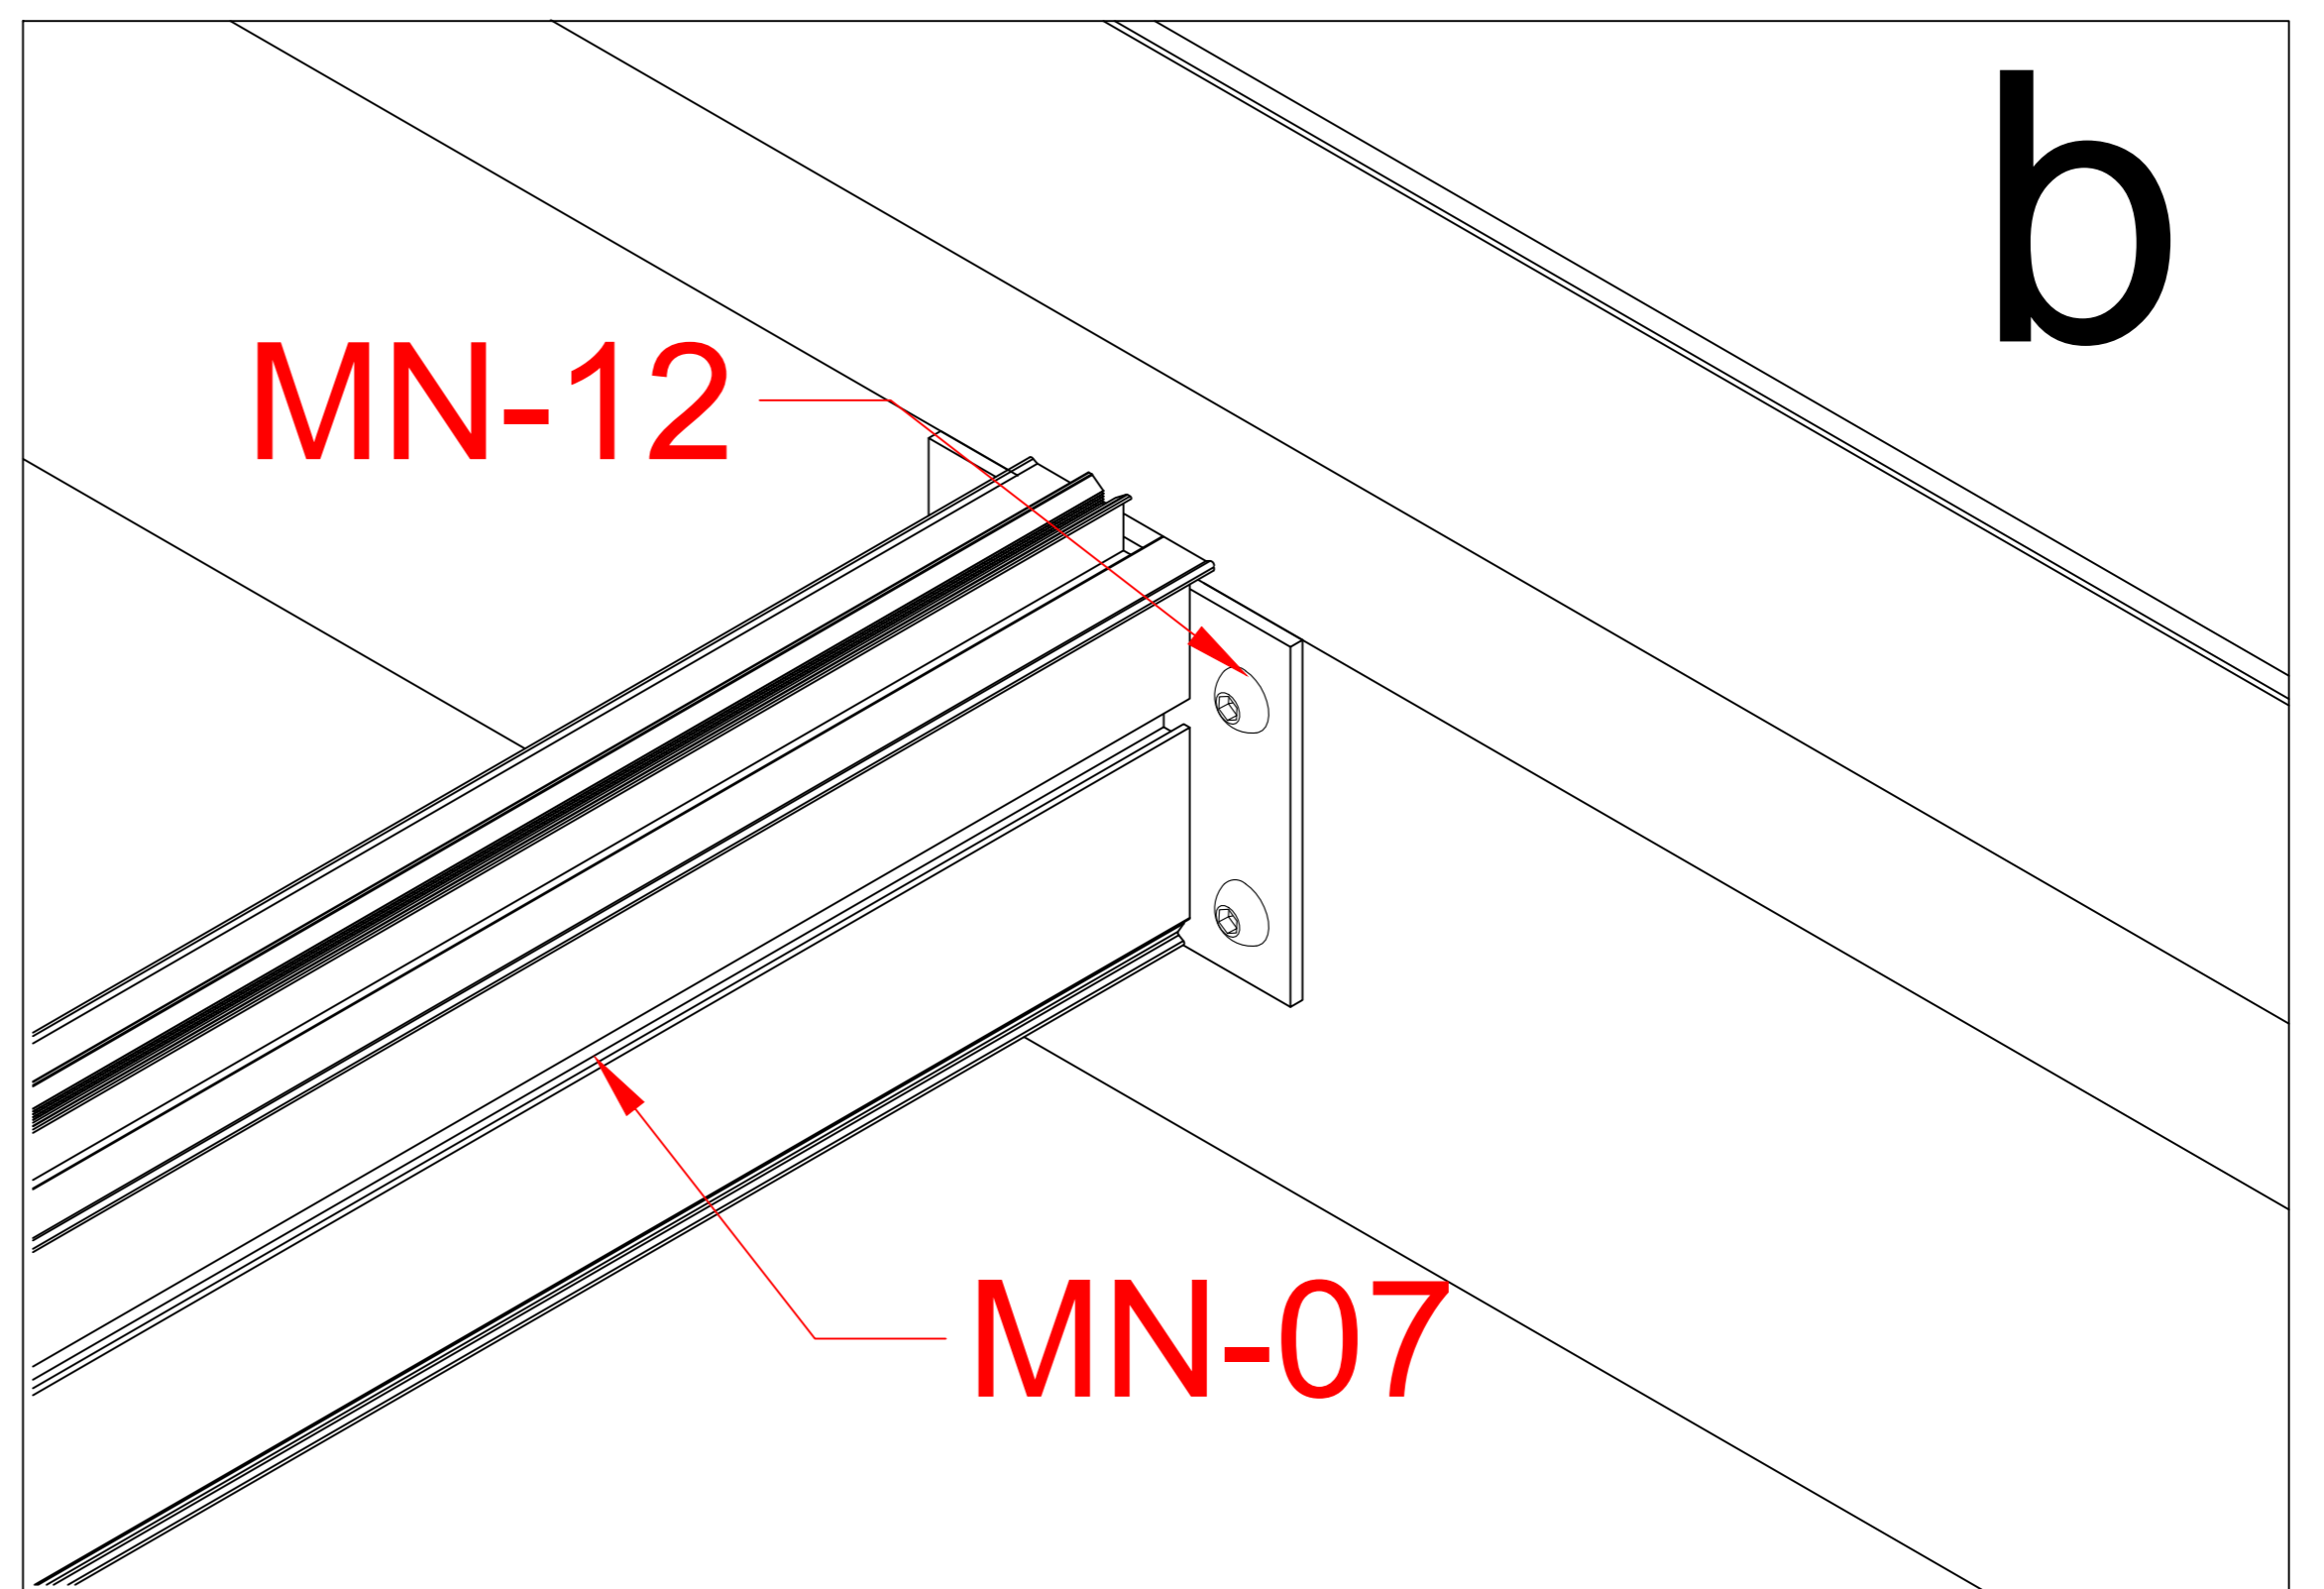

MN-07		6
MN-12		48