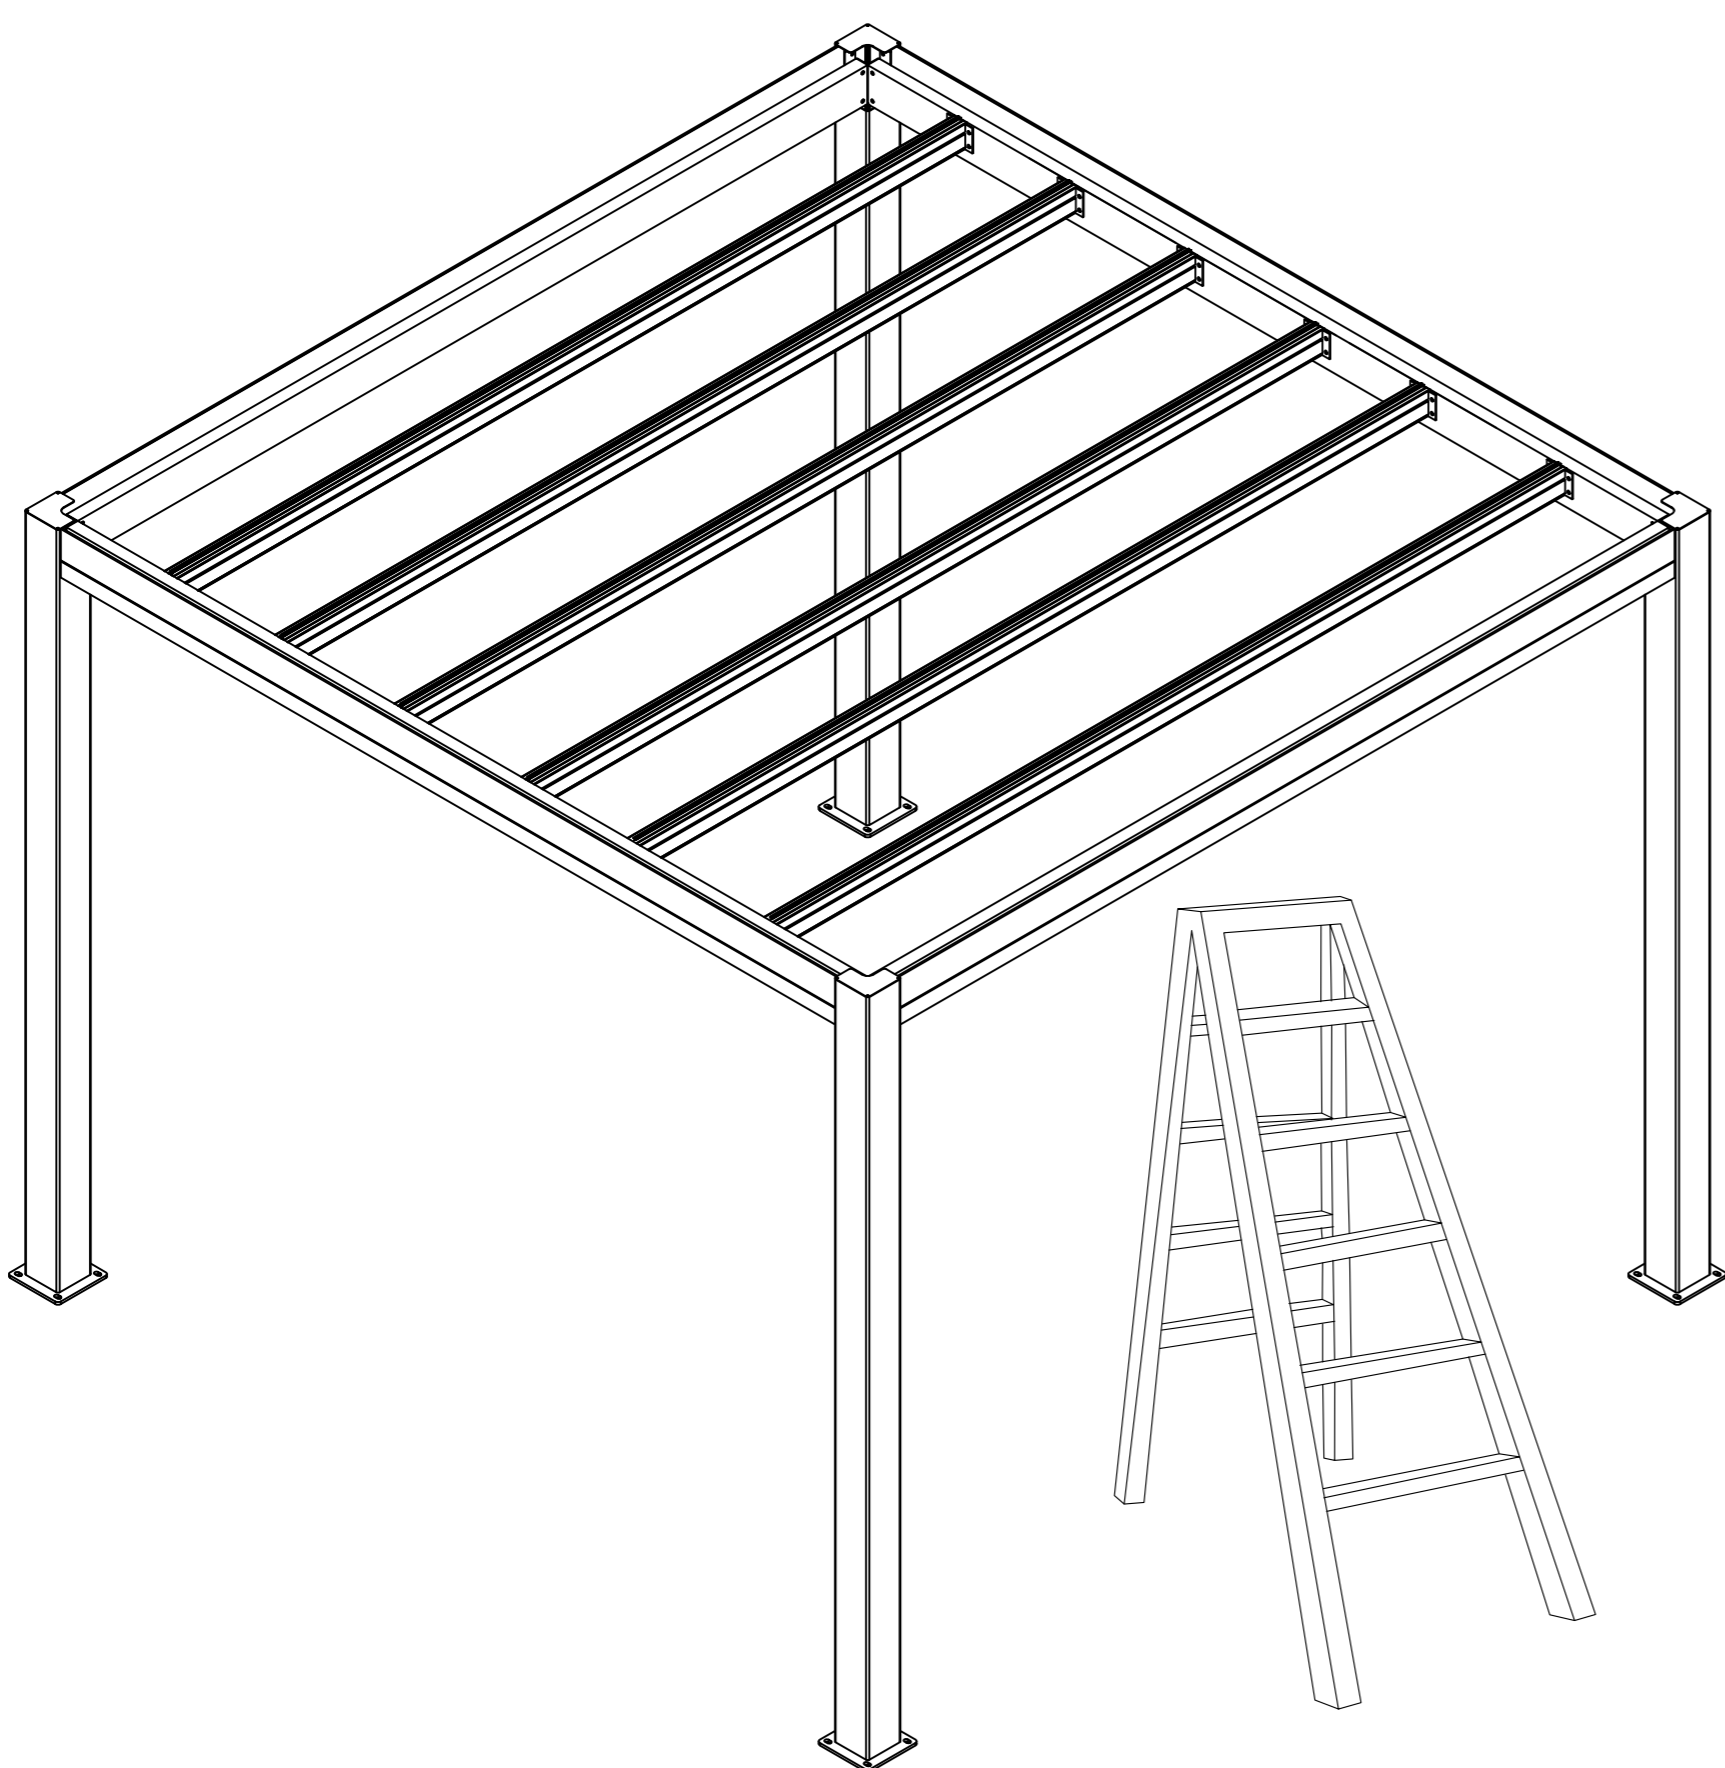

Pls measure the diagonal size and make sure the diagonal size keeps same before screw MN-17 mounted. If not, pls adjust it to same size.

| | | |
|-------|--|----|
| MN-17 | | 16 |
|-------|--|----|

| | | |
|-------|---|-----|
| MN-22 |  | 8 |
| MN-18 |  | 48m |