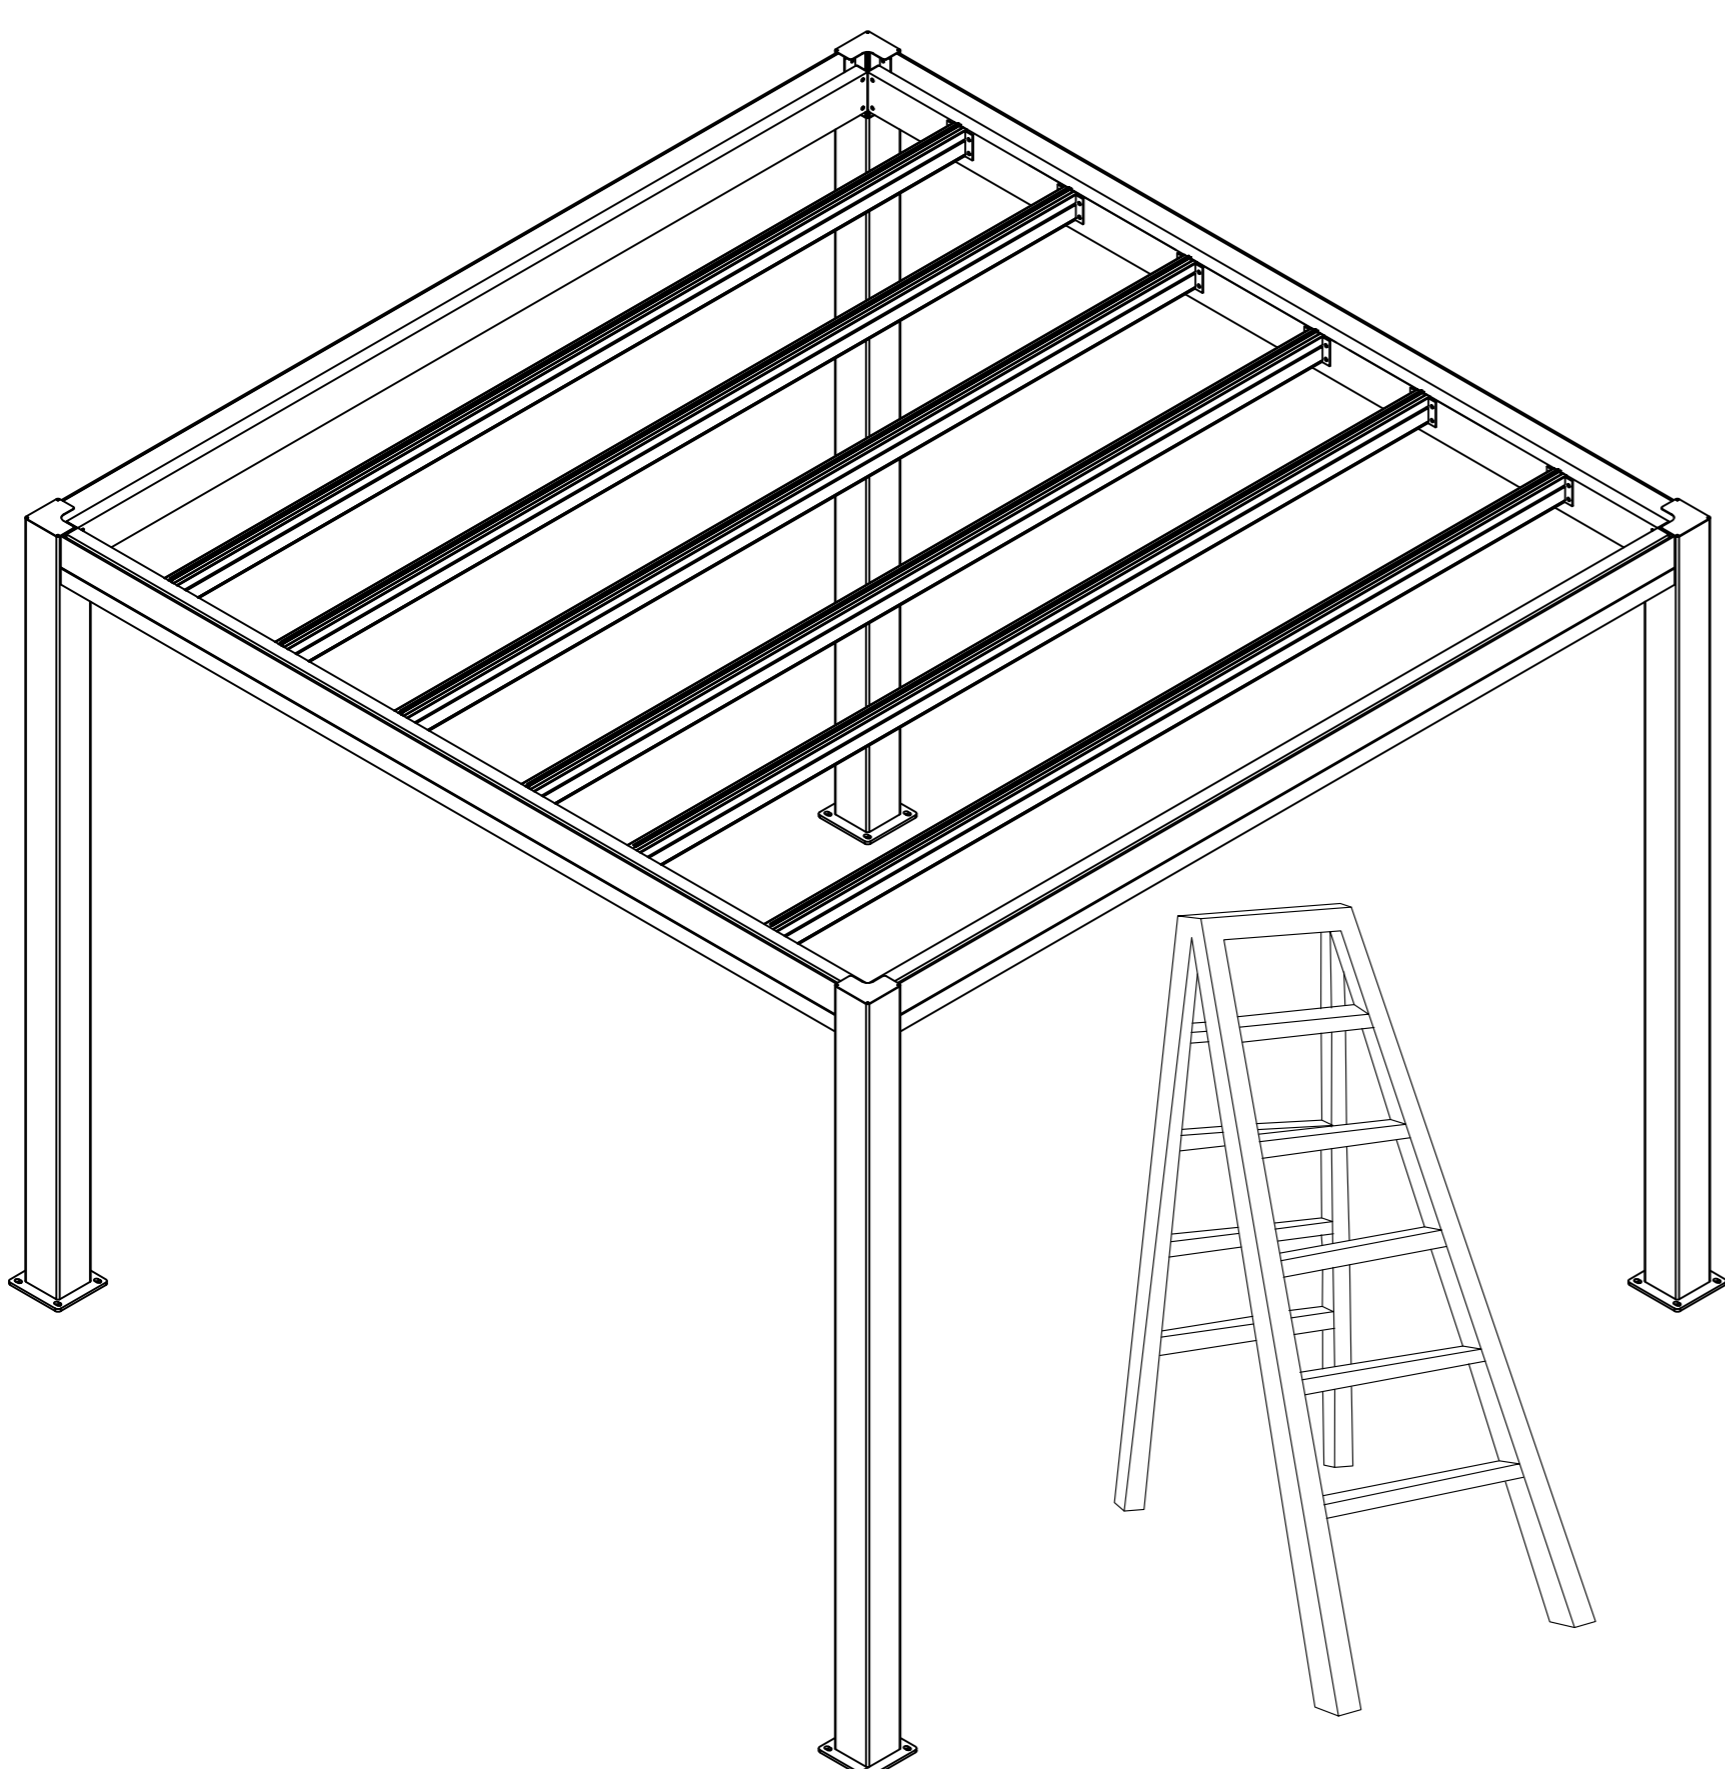

MN-14		14
MN-27		2