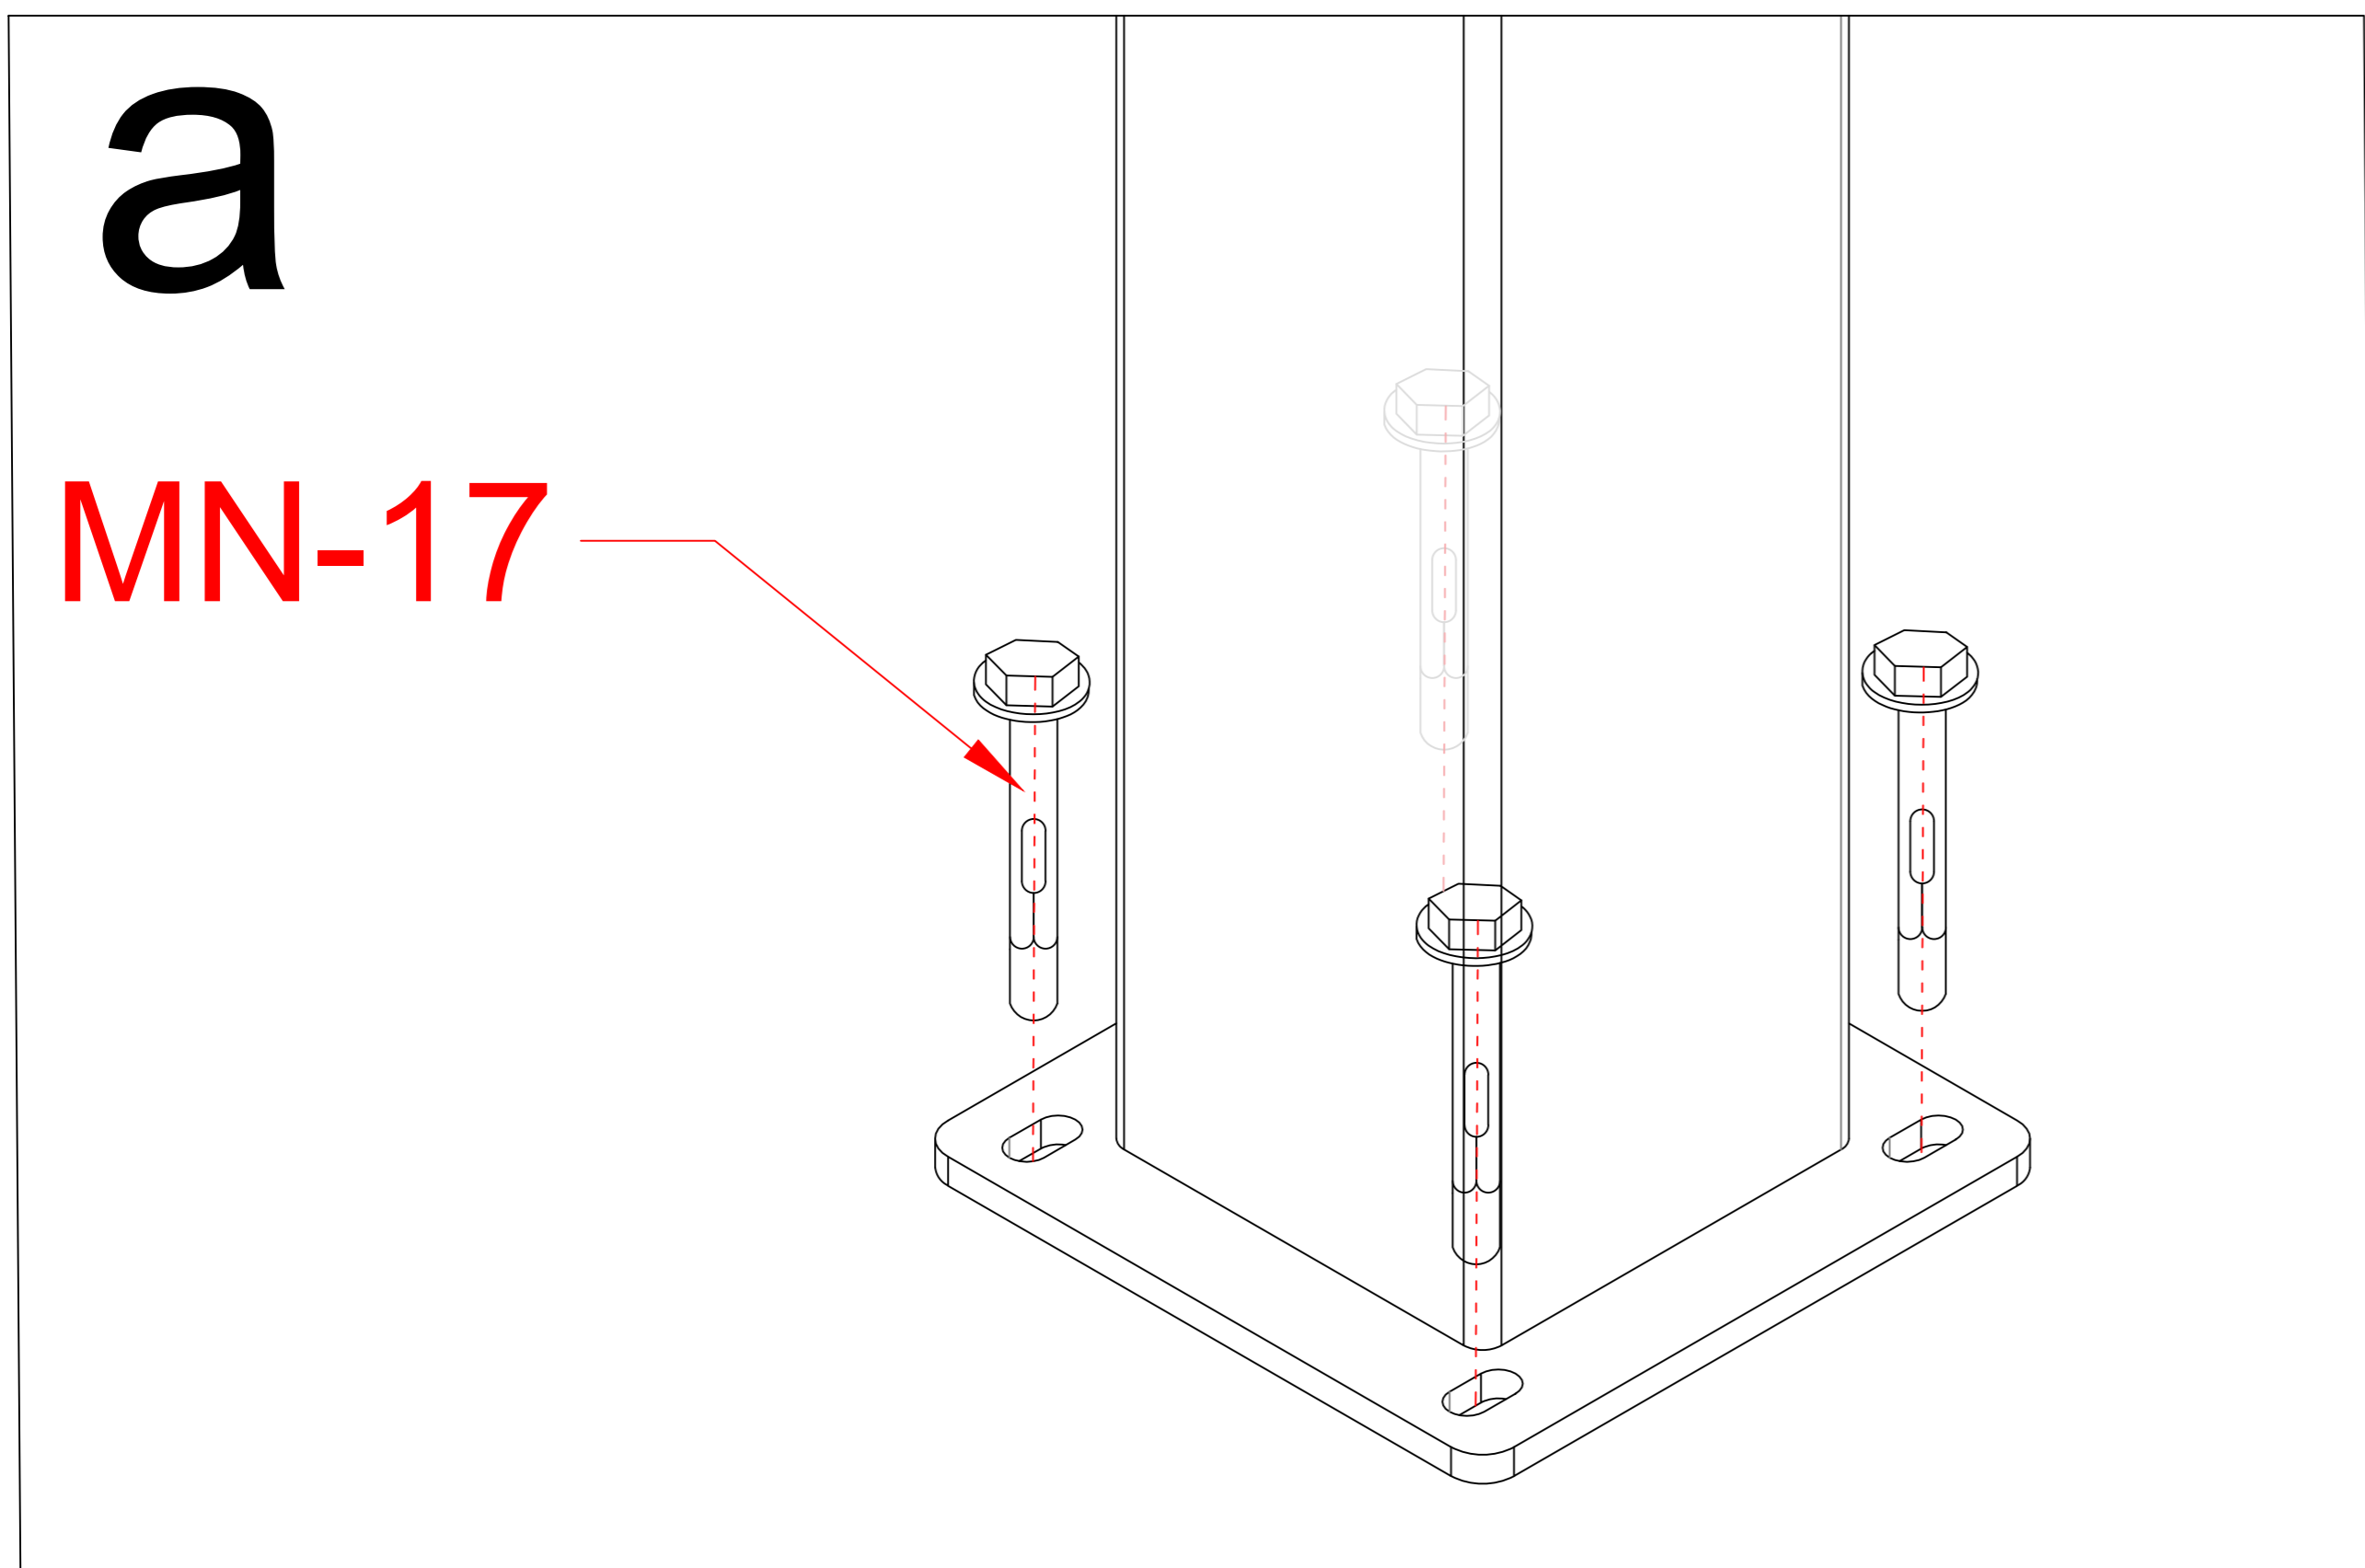

Pls measure the diagonal size and make sure the diagonal size keeps same before screw MN-17 mounted. If not, pls adjust it to same size.

| | | |
|-------|--|----|
| MN-17 | | 16 |
|-------|--|----|

| | | |
|-------|---|-----|
| MN-22 |  | 8 |
| MN-18 |  | 48m |