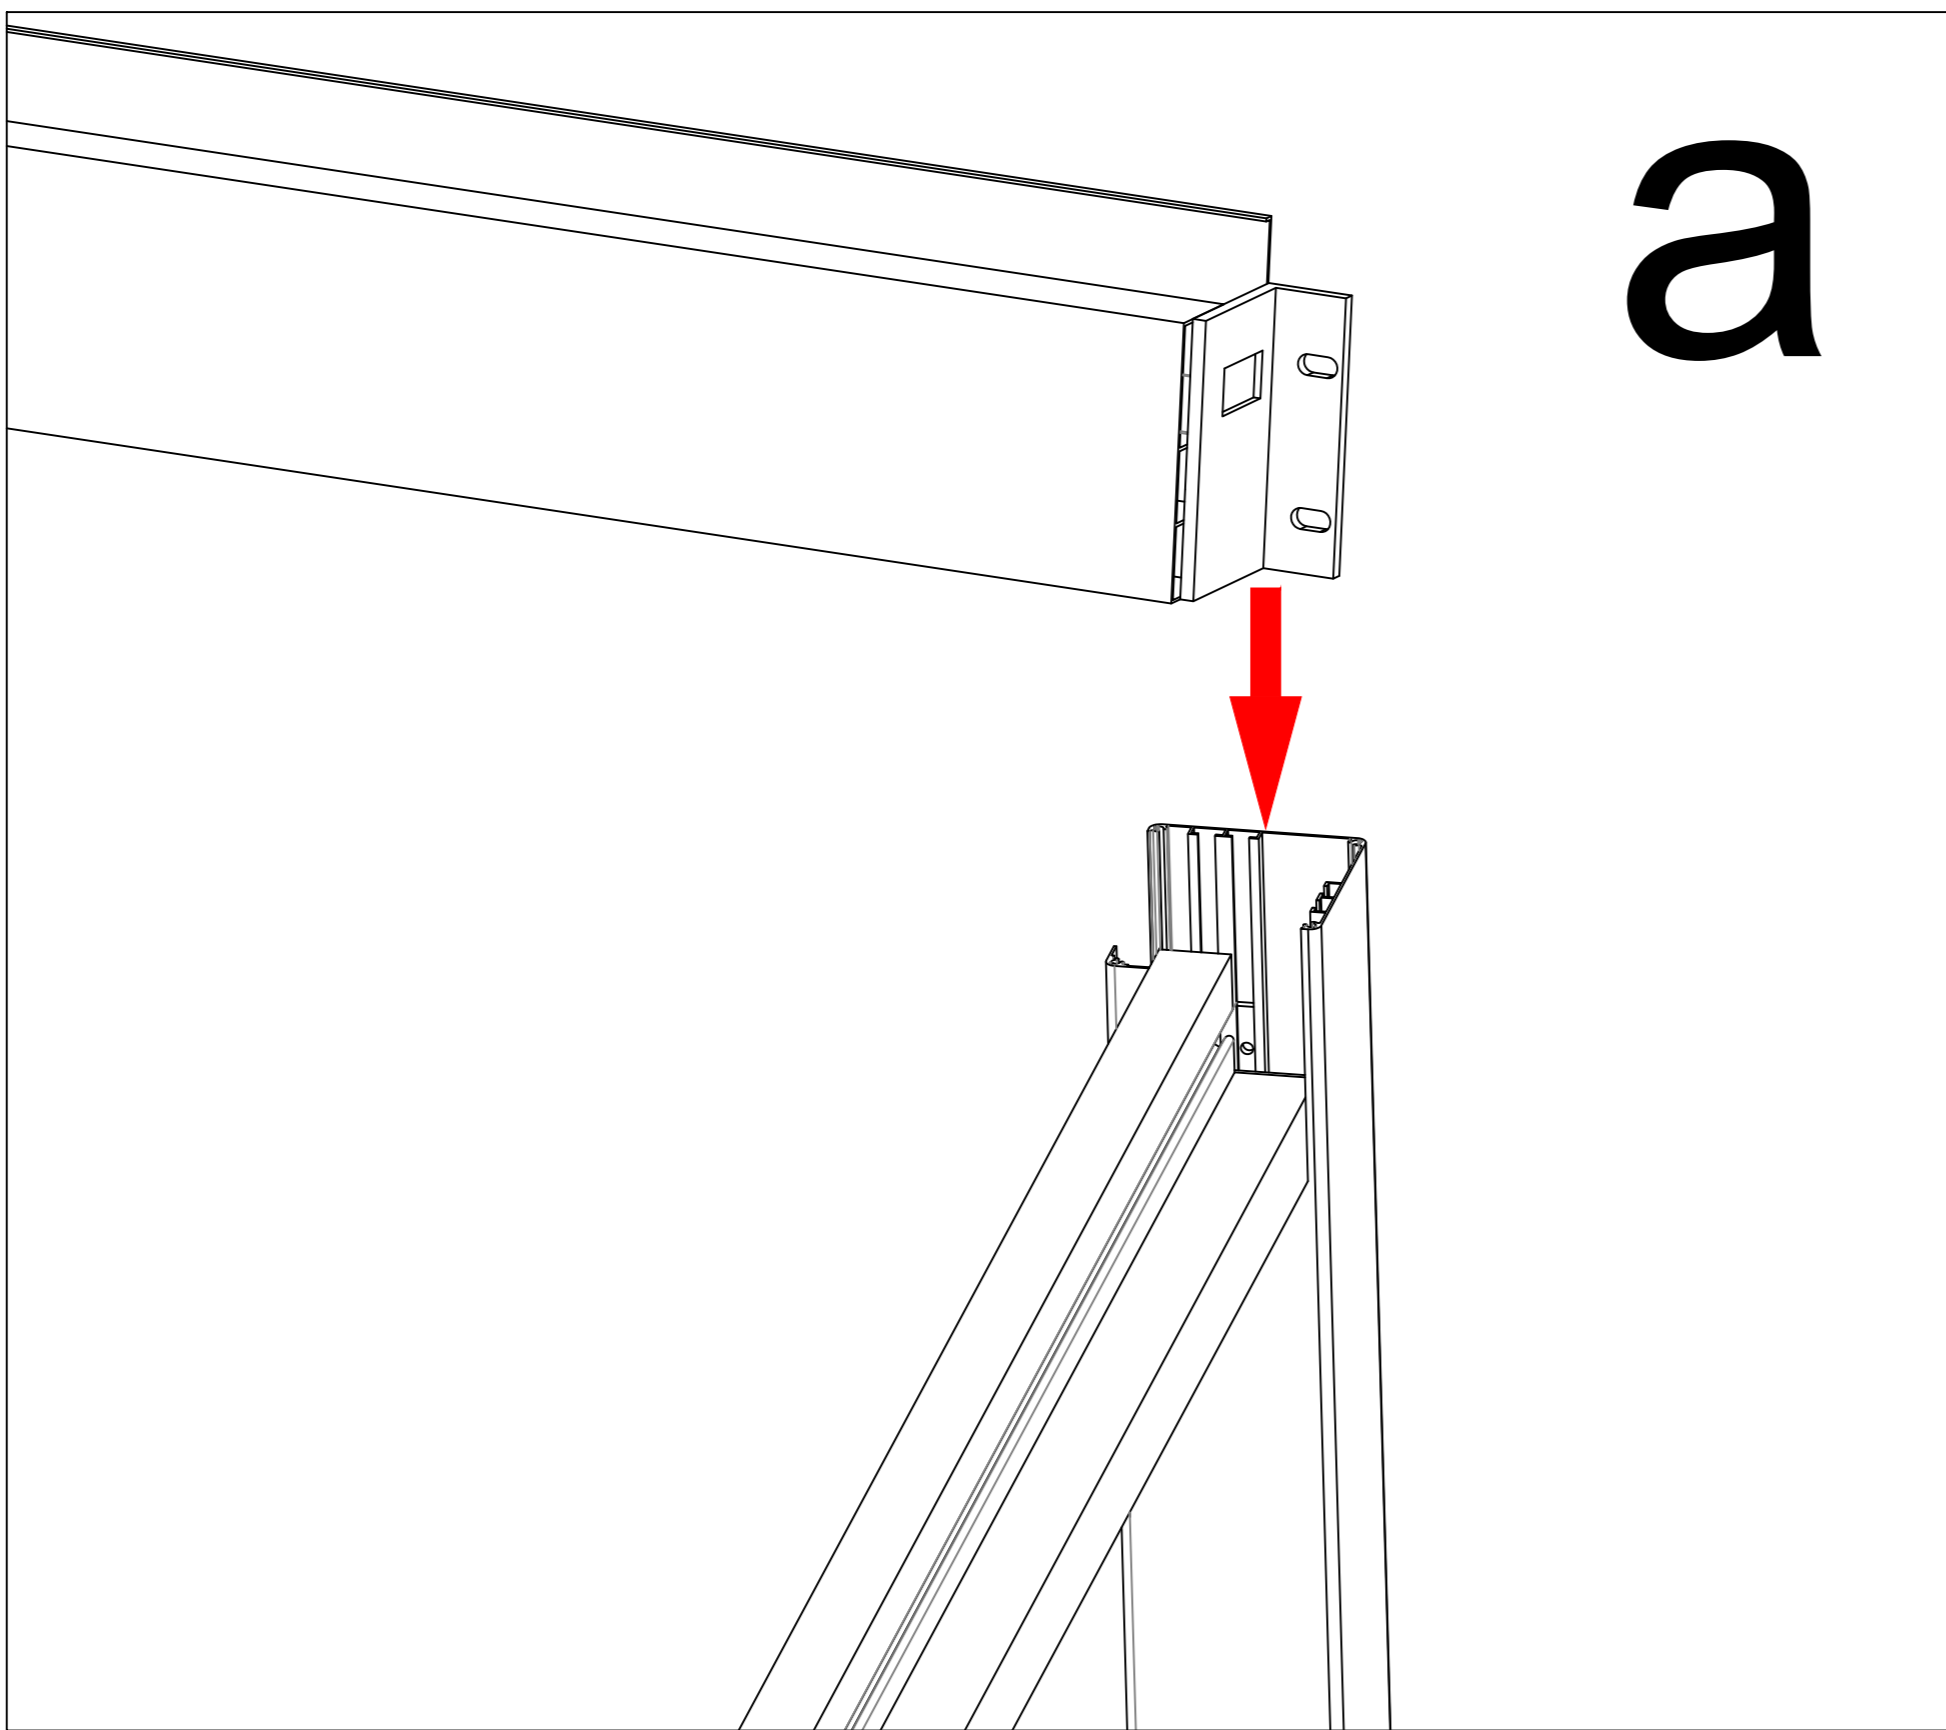

MN-02		2
MN-16		1