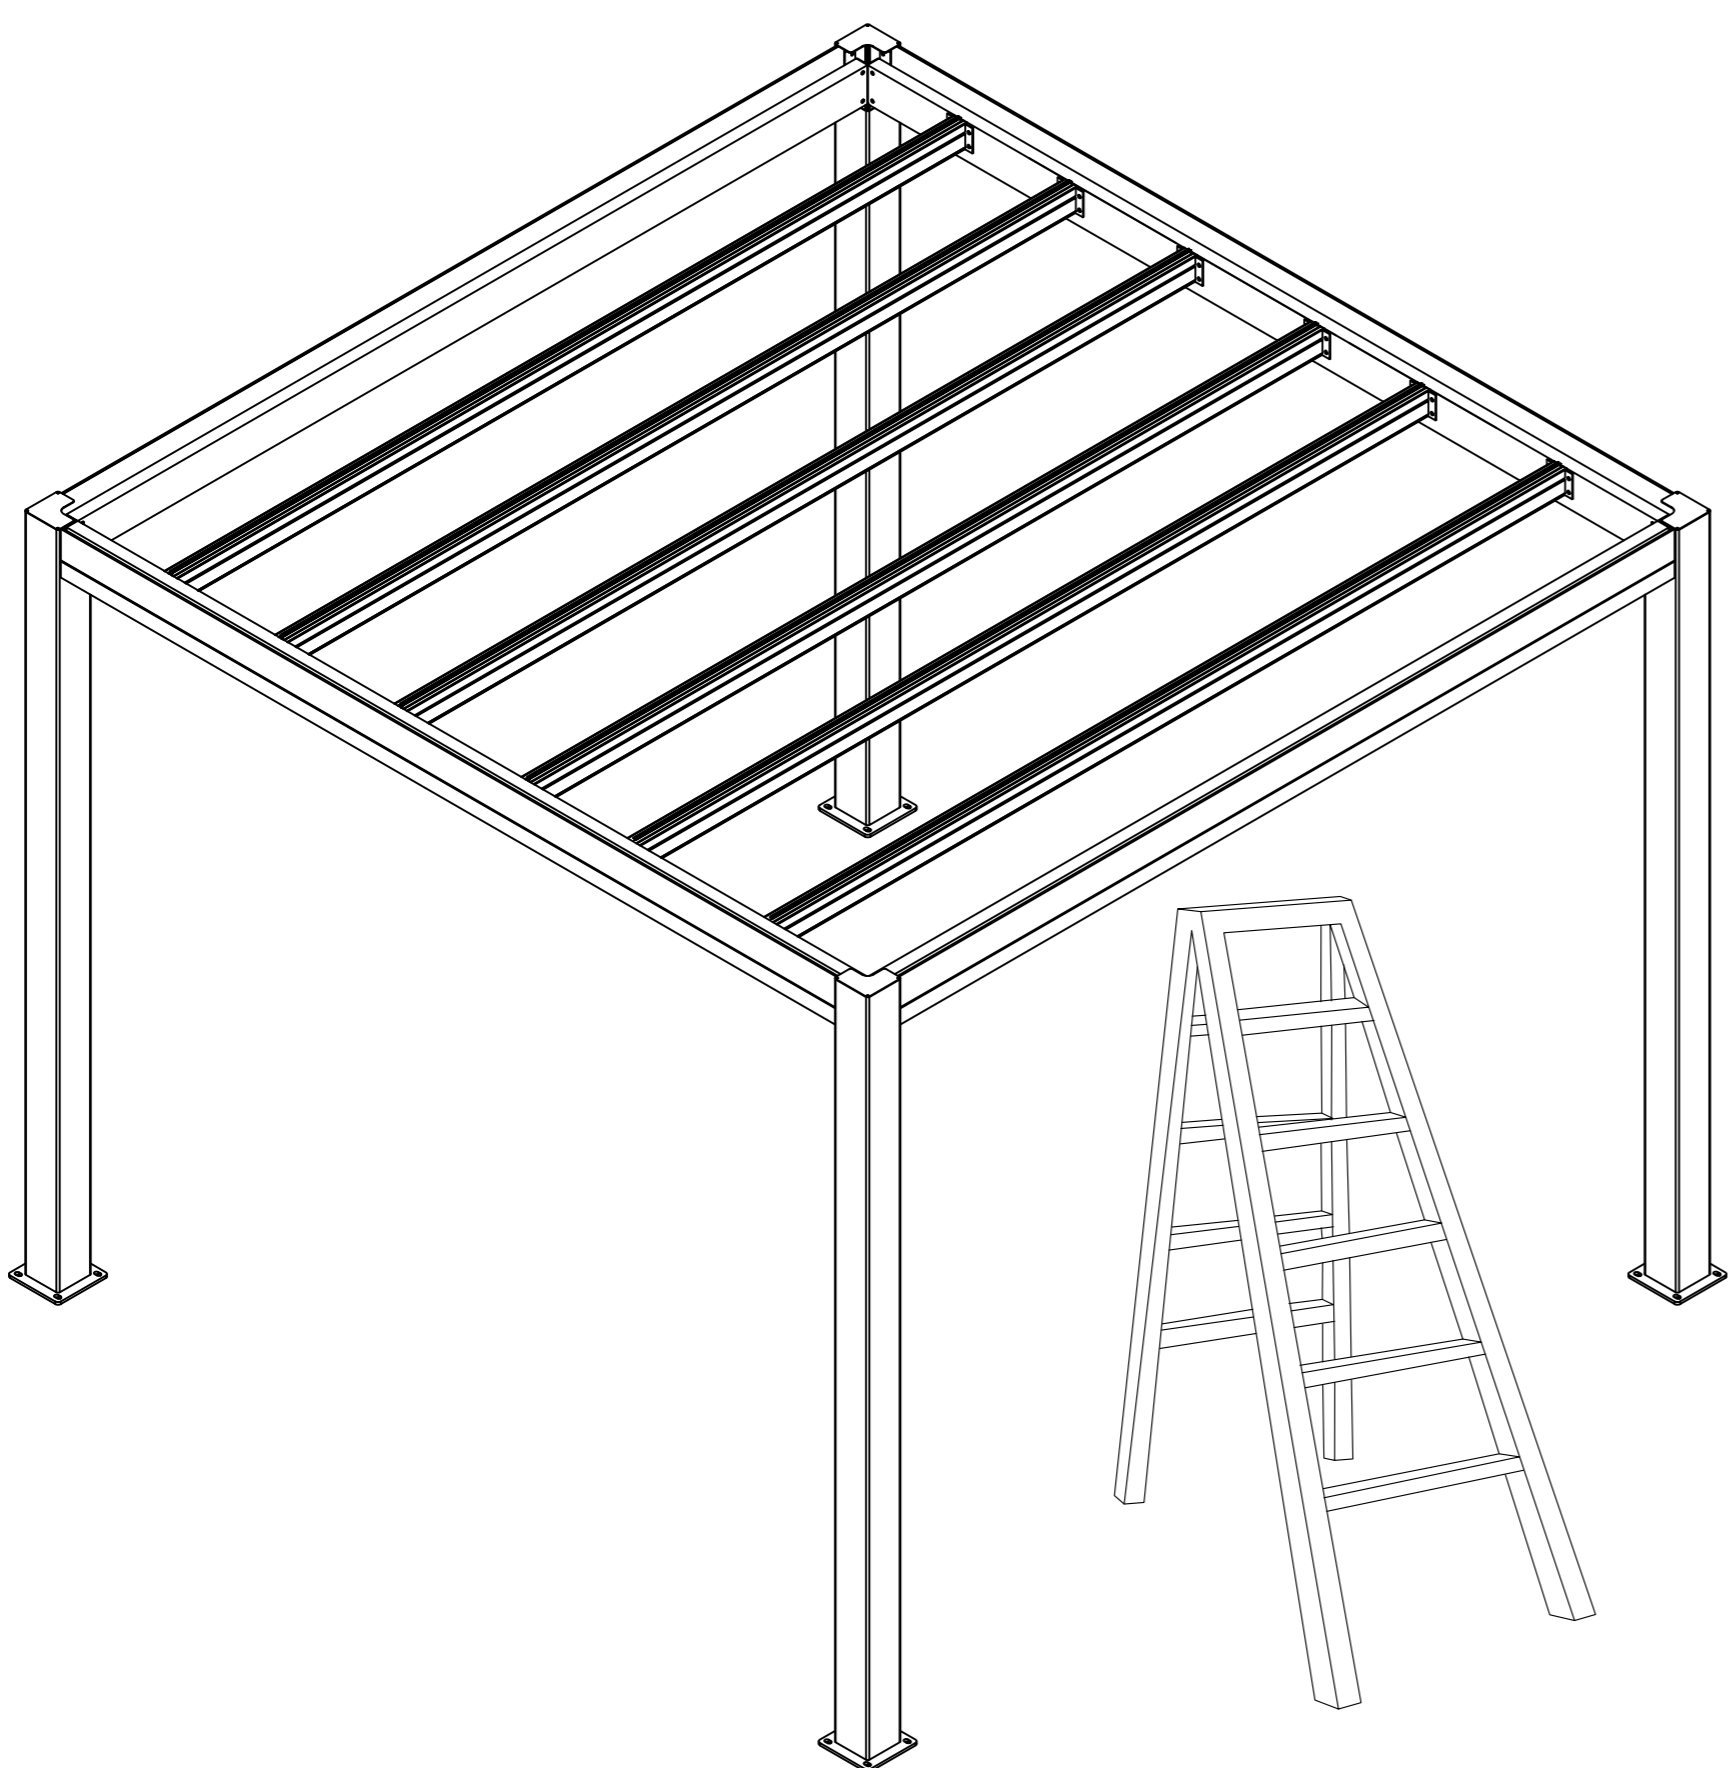

MN-23	_____	8