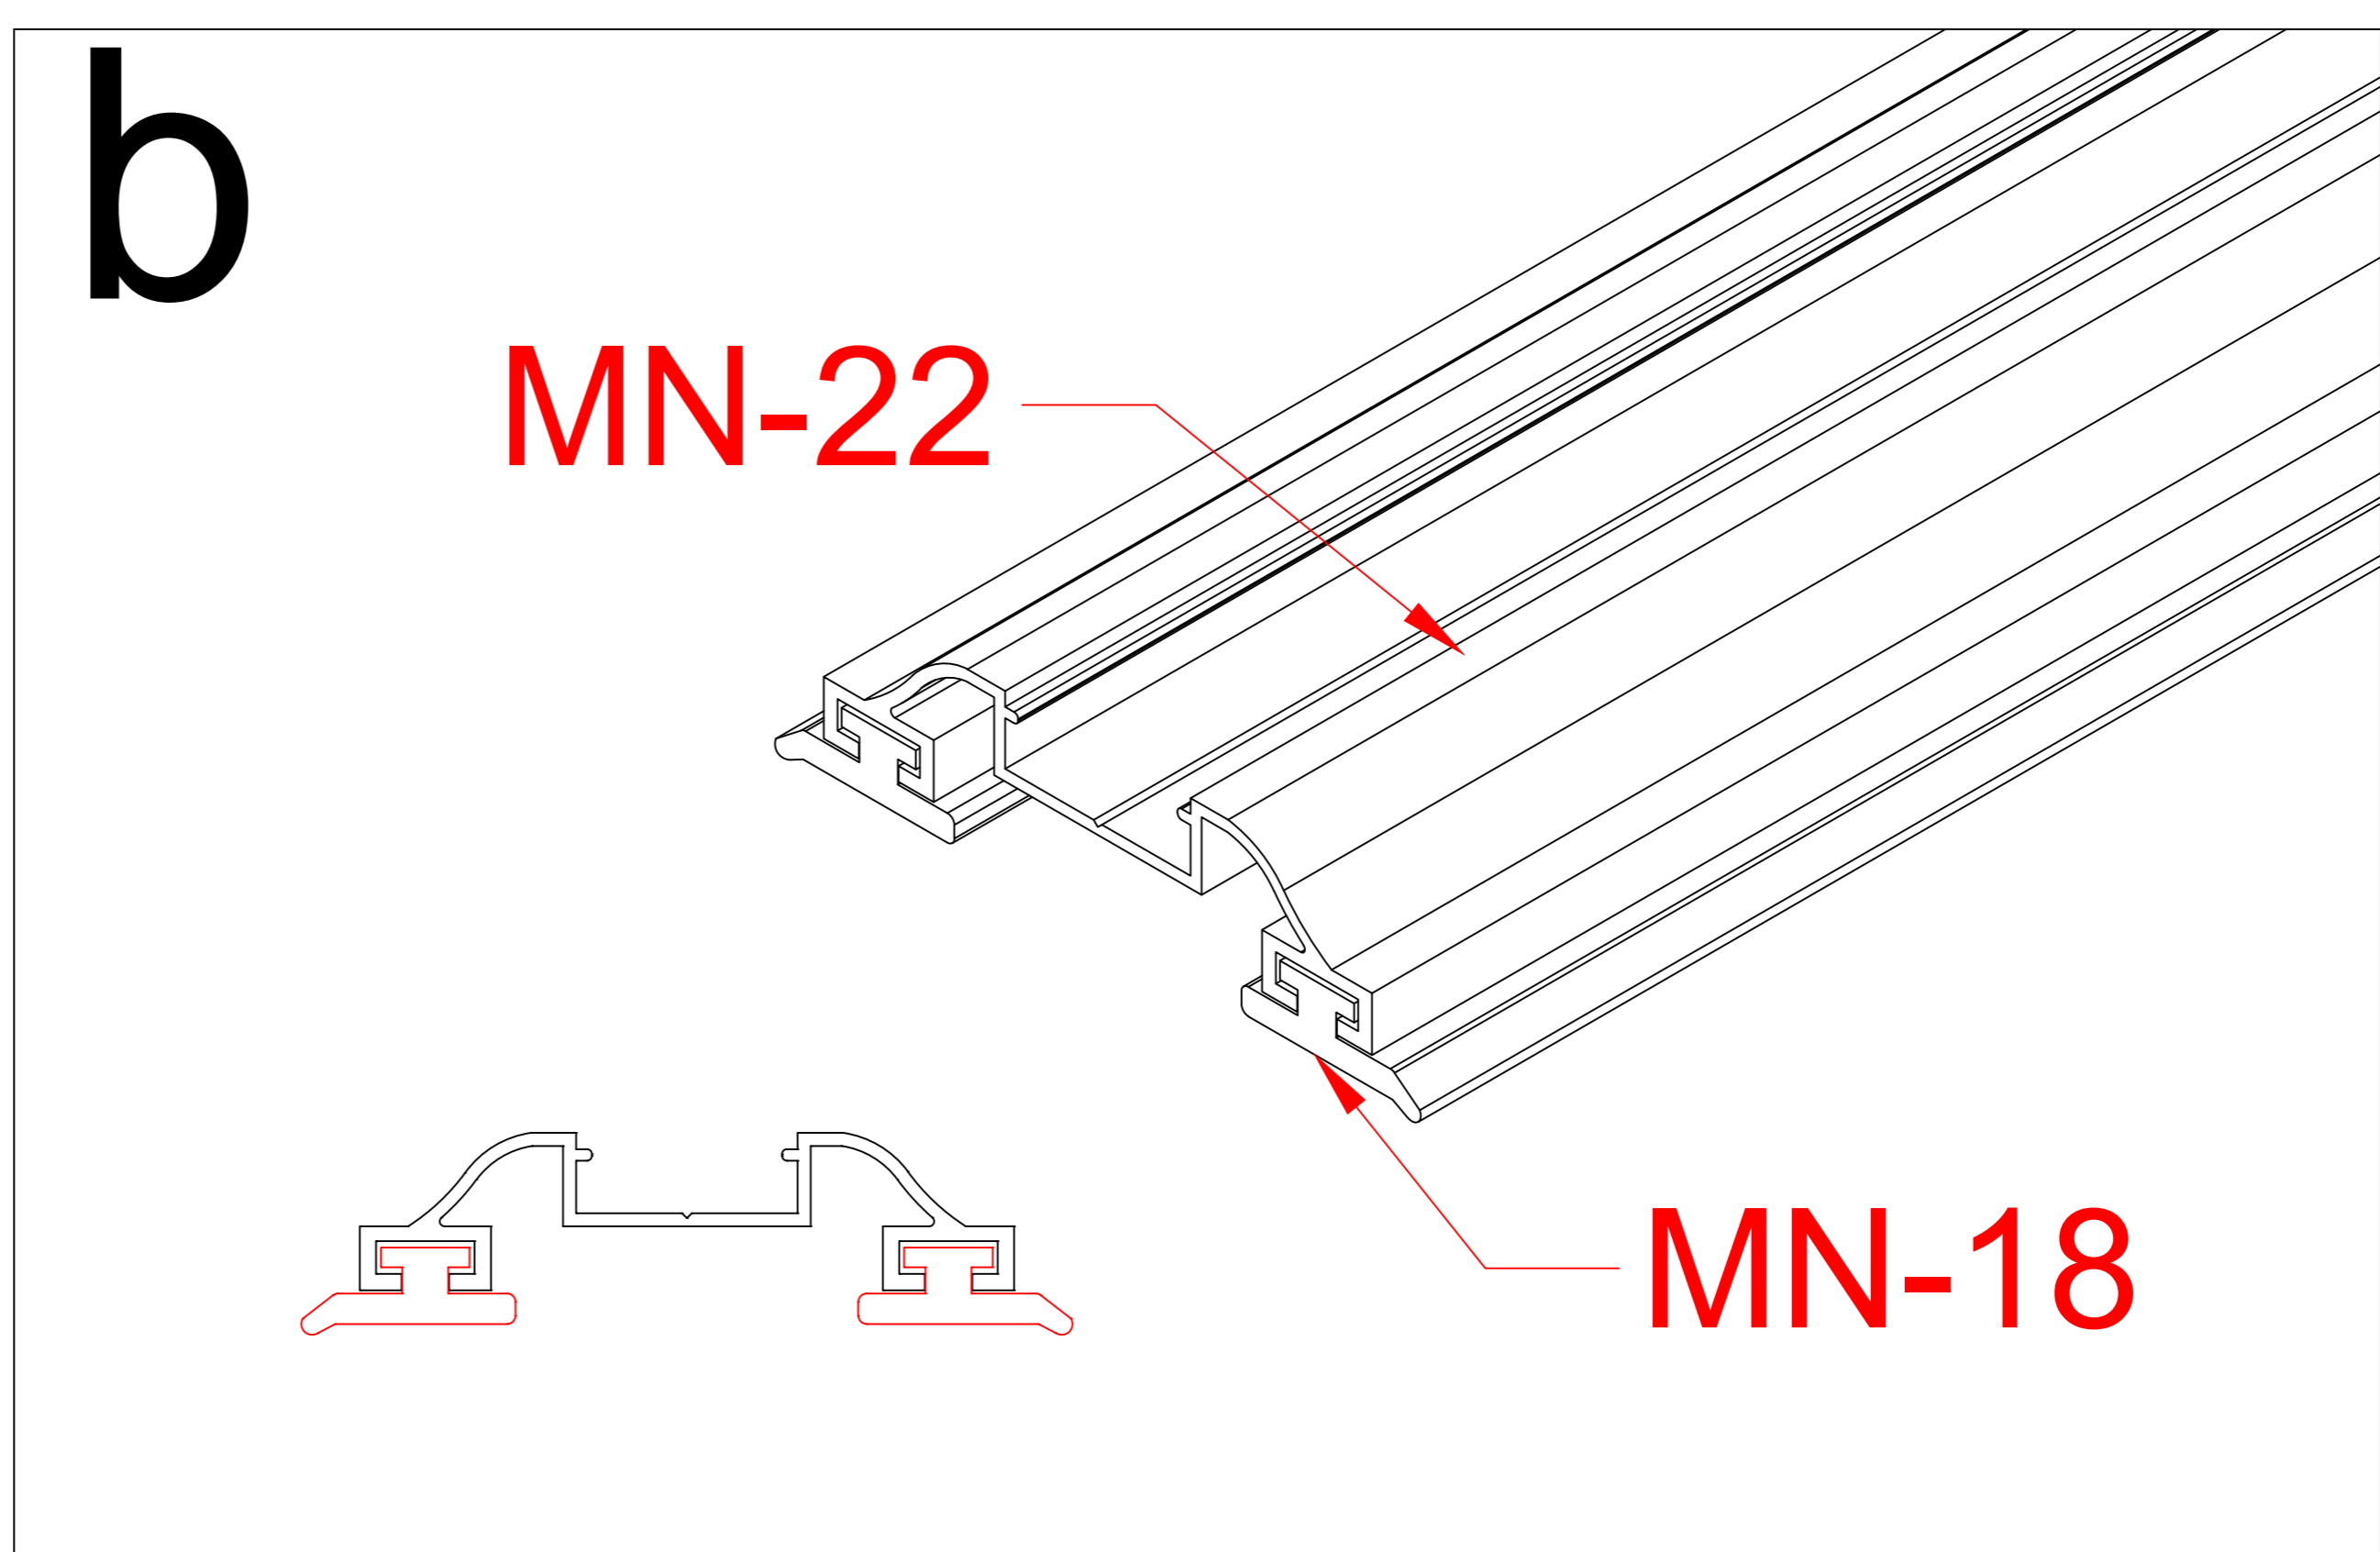

| | | |
|-------|---|---|
| MN-02 |  | 2 |
| MN-16 |  | 1 |

| | | |
|-------|---------|----|
| MN-08 | | 4 |
| MN-20 | M5.5*19 | 12 |

x6

| | | |
|-------|--|-----|
| MN-07 | | 6 |
| MN-18 | | 36m |

| | | |
|-------|---|----|
| MN-07 |  | 6 |
| MN-12 |  | 48 |

Pls measure the diagonal size and make sure the diagonal size keeps same before screw MN-17 mounted. If not, pls adjust it to same size.

| | | |
|-------|--|----|
| MN-17 | | 16 |
|-------|--|----|

| | | |
|-------|---|-----|
| MN-22 |  | 8 |
| MN-18 |  | 48m |