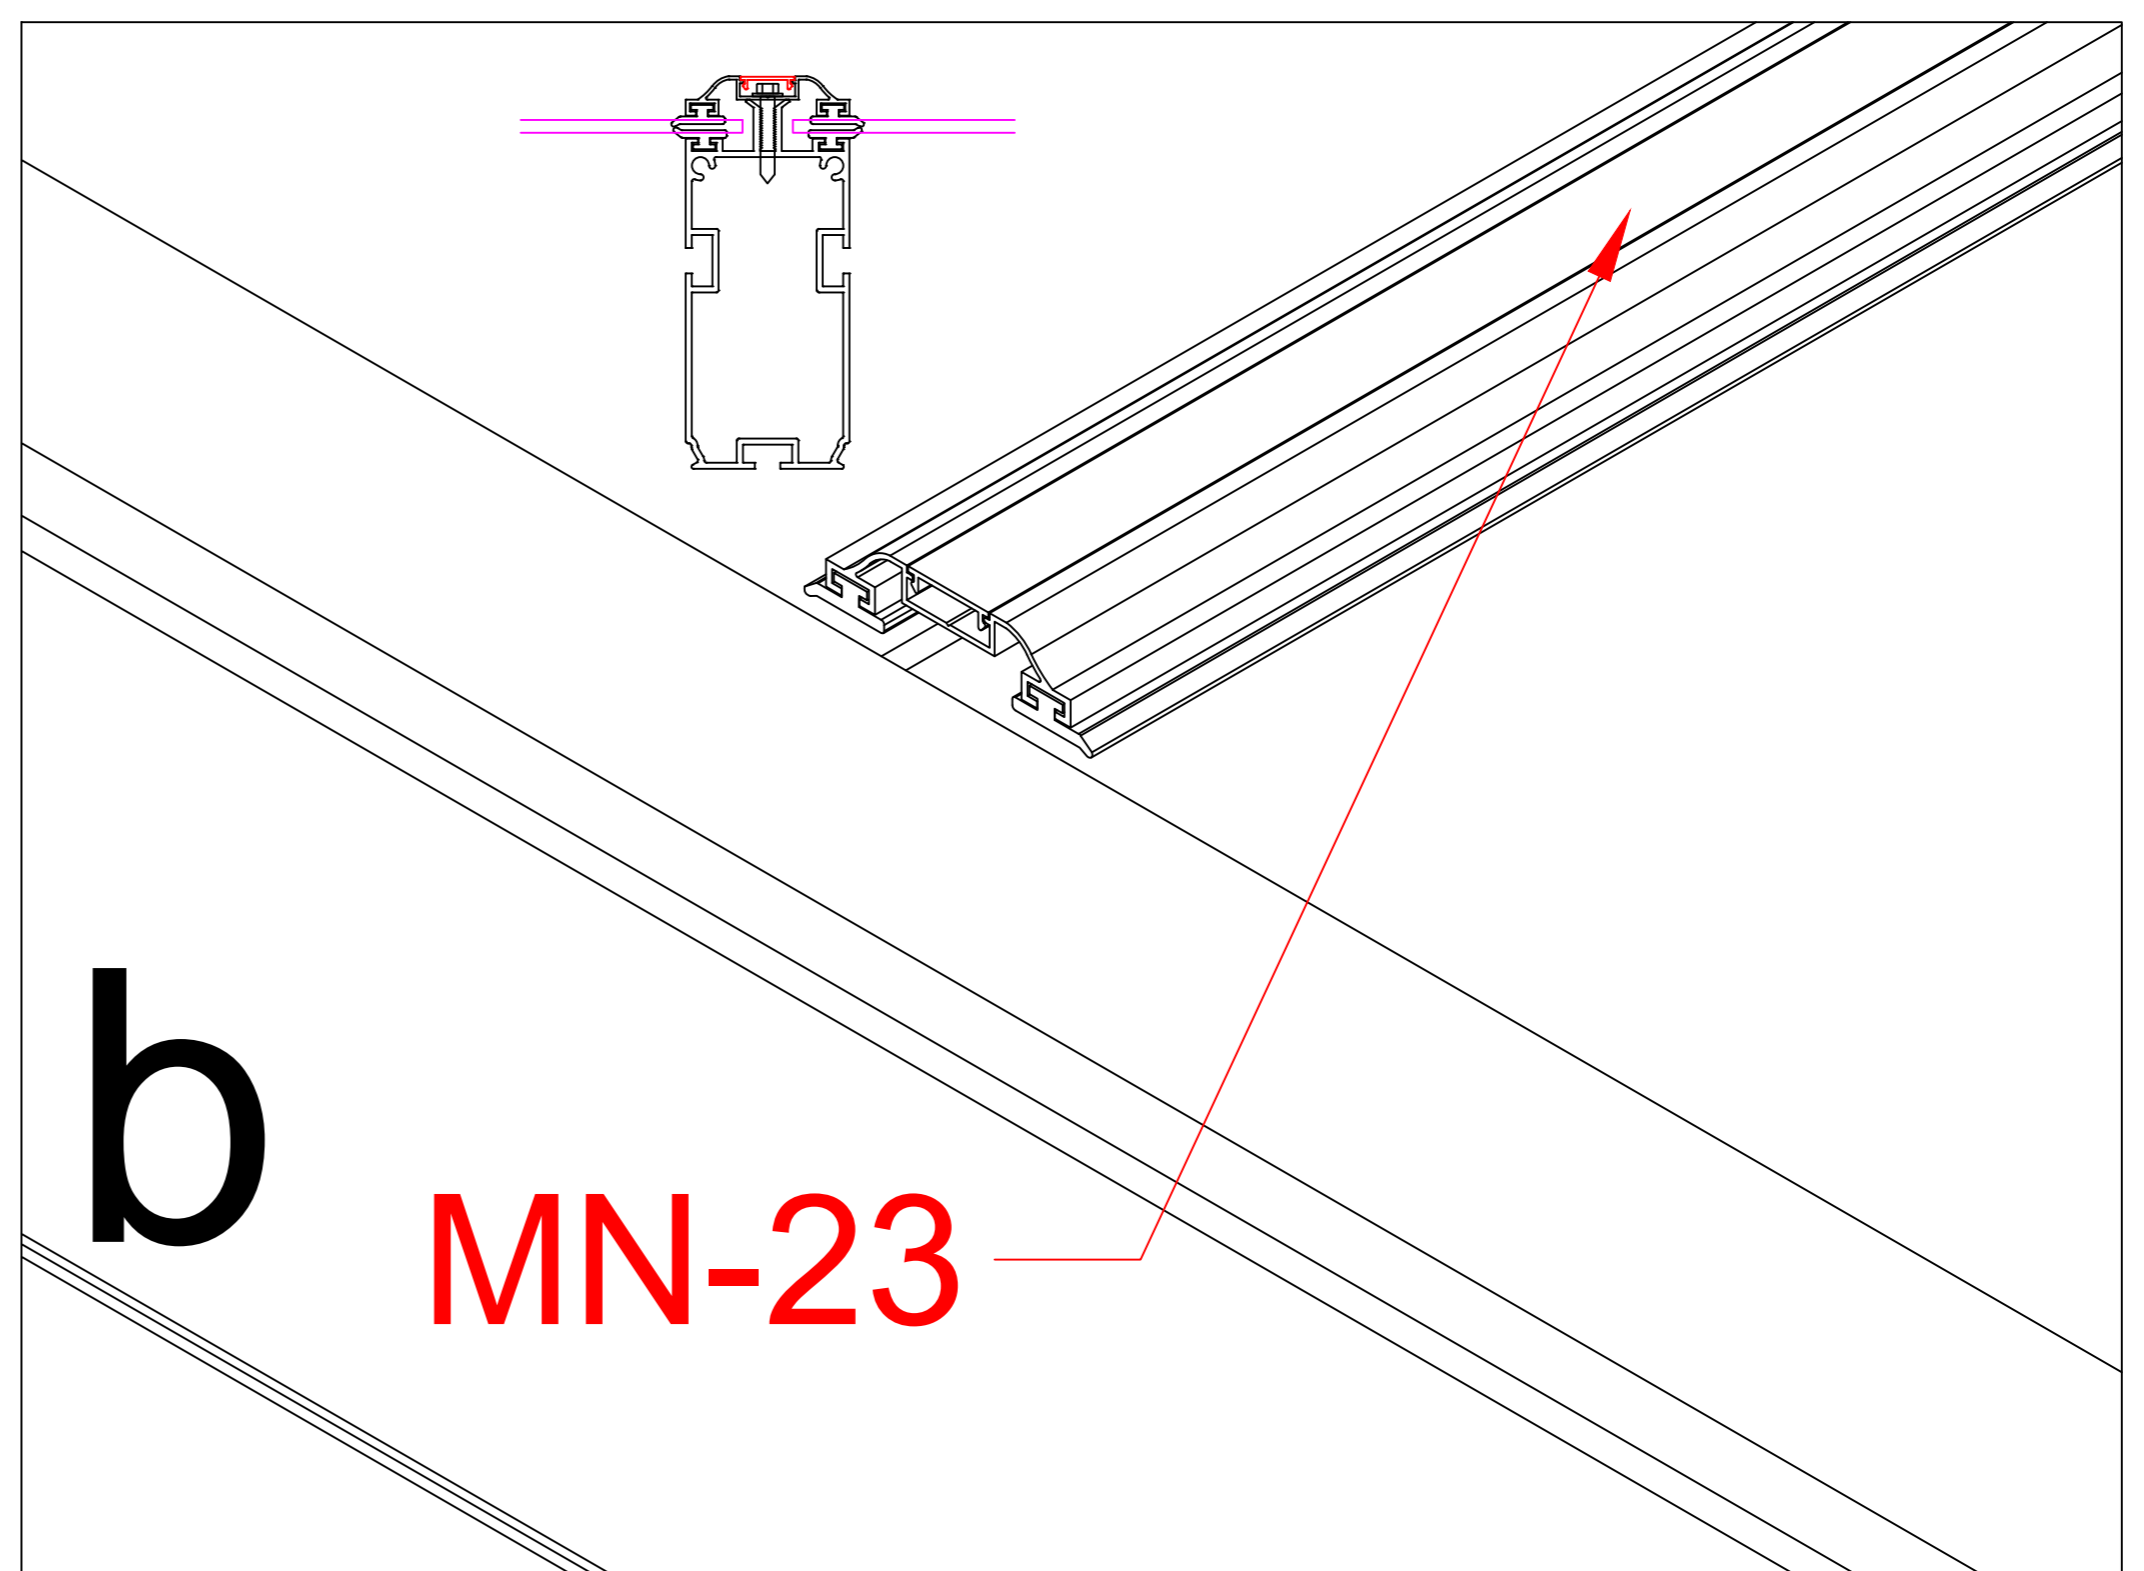

MN-23	_____	8