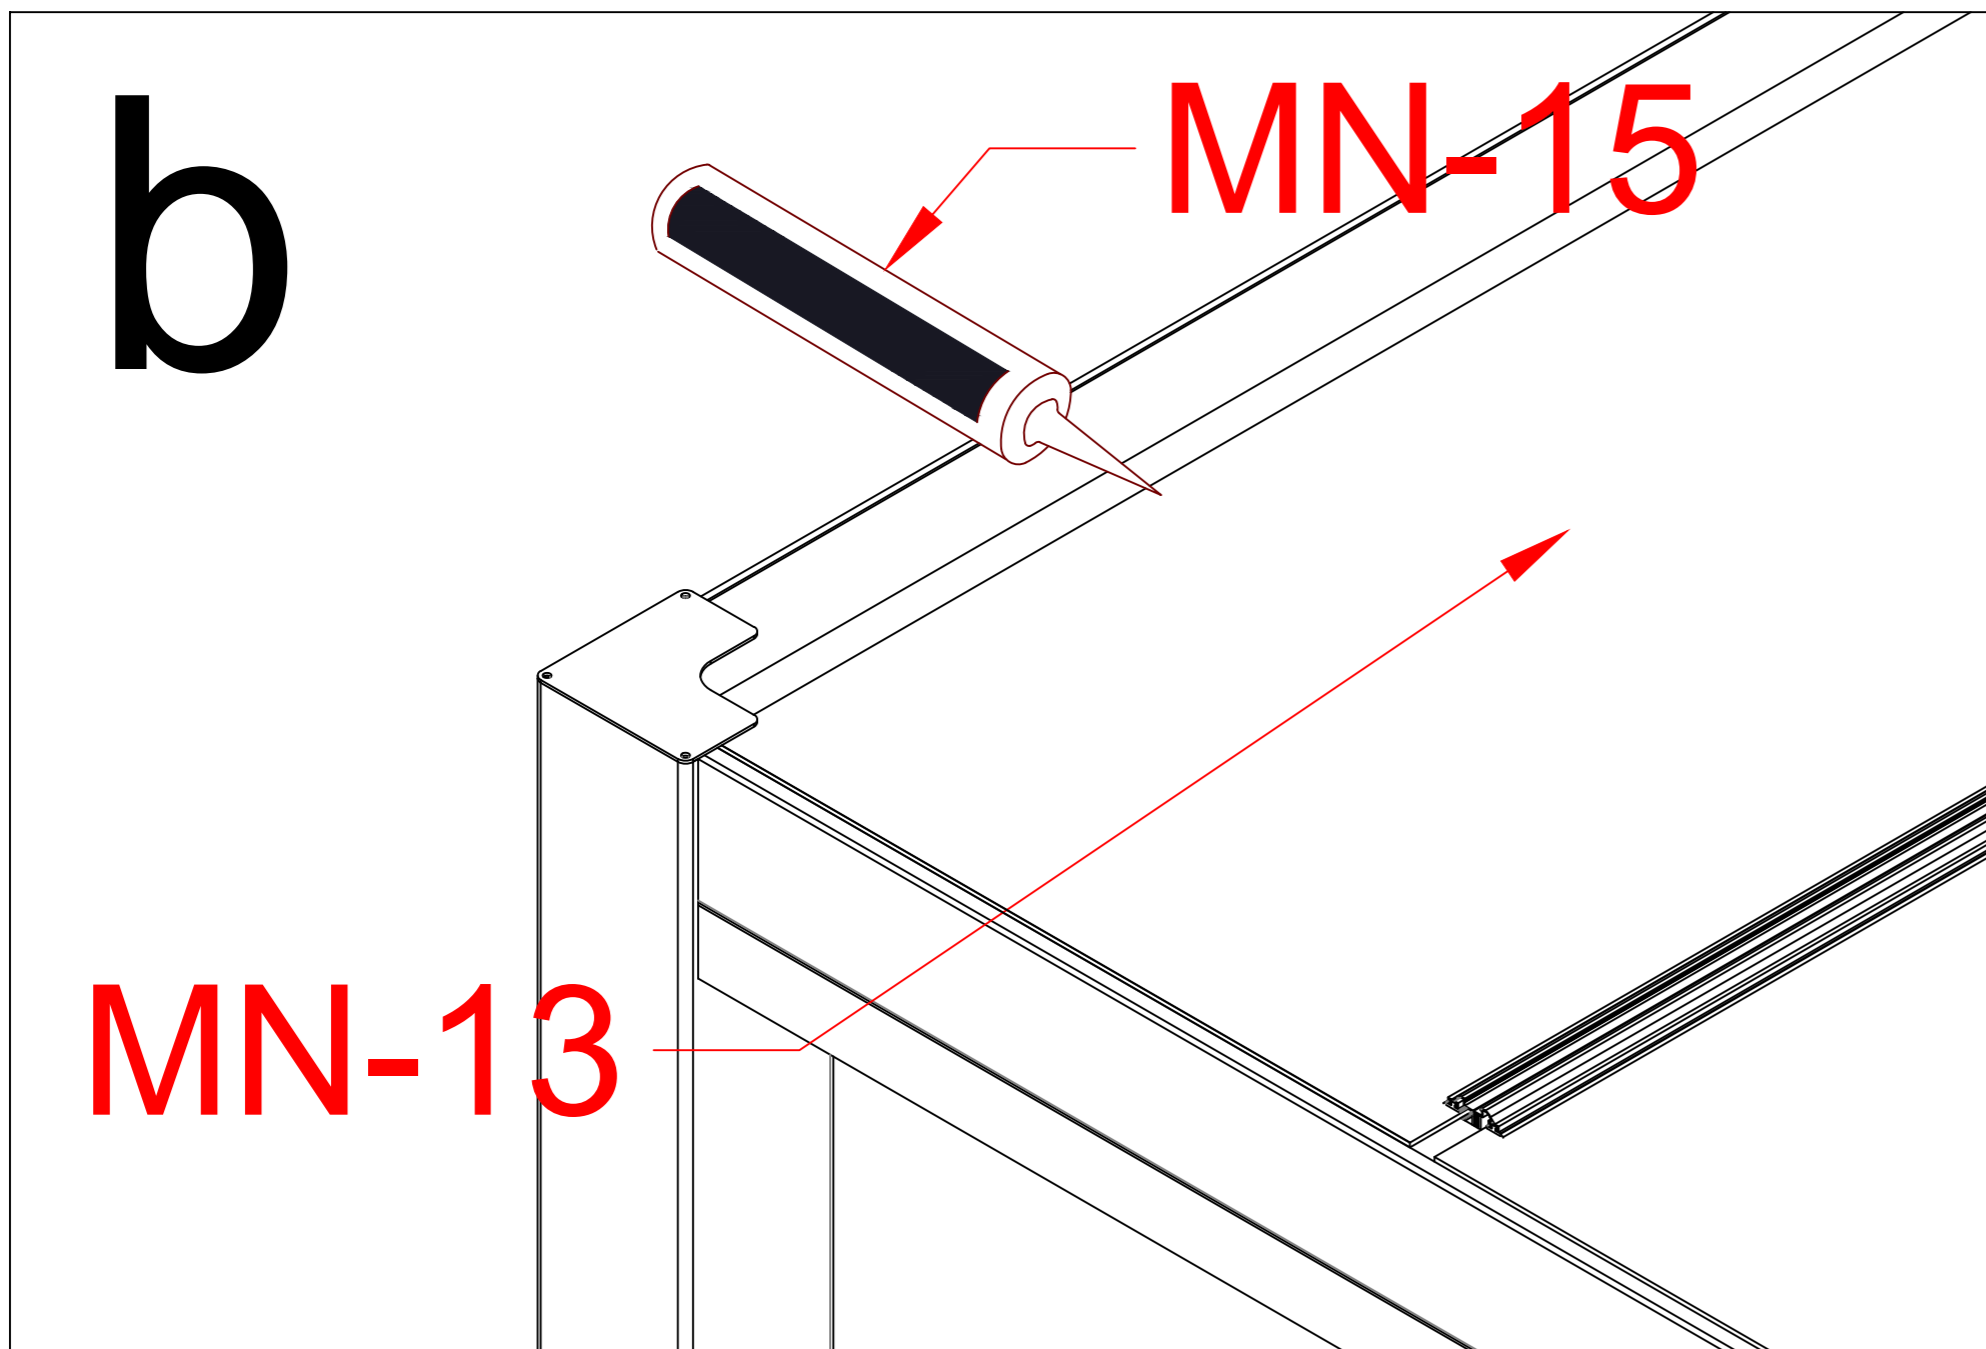

Pls measure the diagonal size and make sure the diagonal size keeps same before screw MN-17 mounted. If not, pls adjust it to same size.

| | | |
|-------|--|----|
| MN-17 | | 16 |
|-------|--|----|

| | | |
|-------|---|-----|
| MN-22 |  | 8 |
| MN-18 |  | 48m |