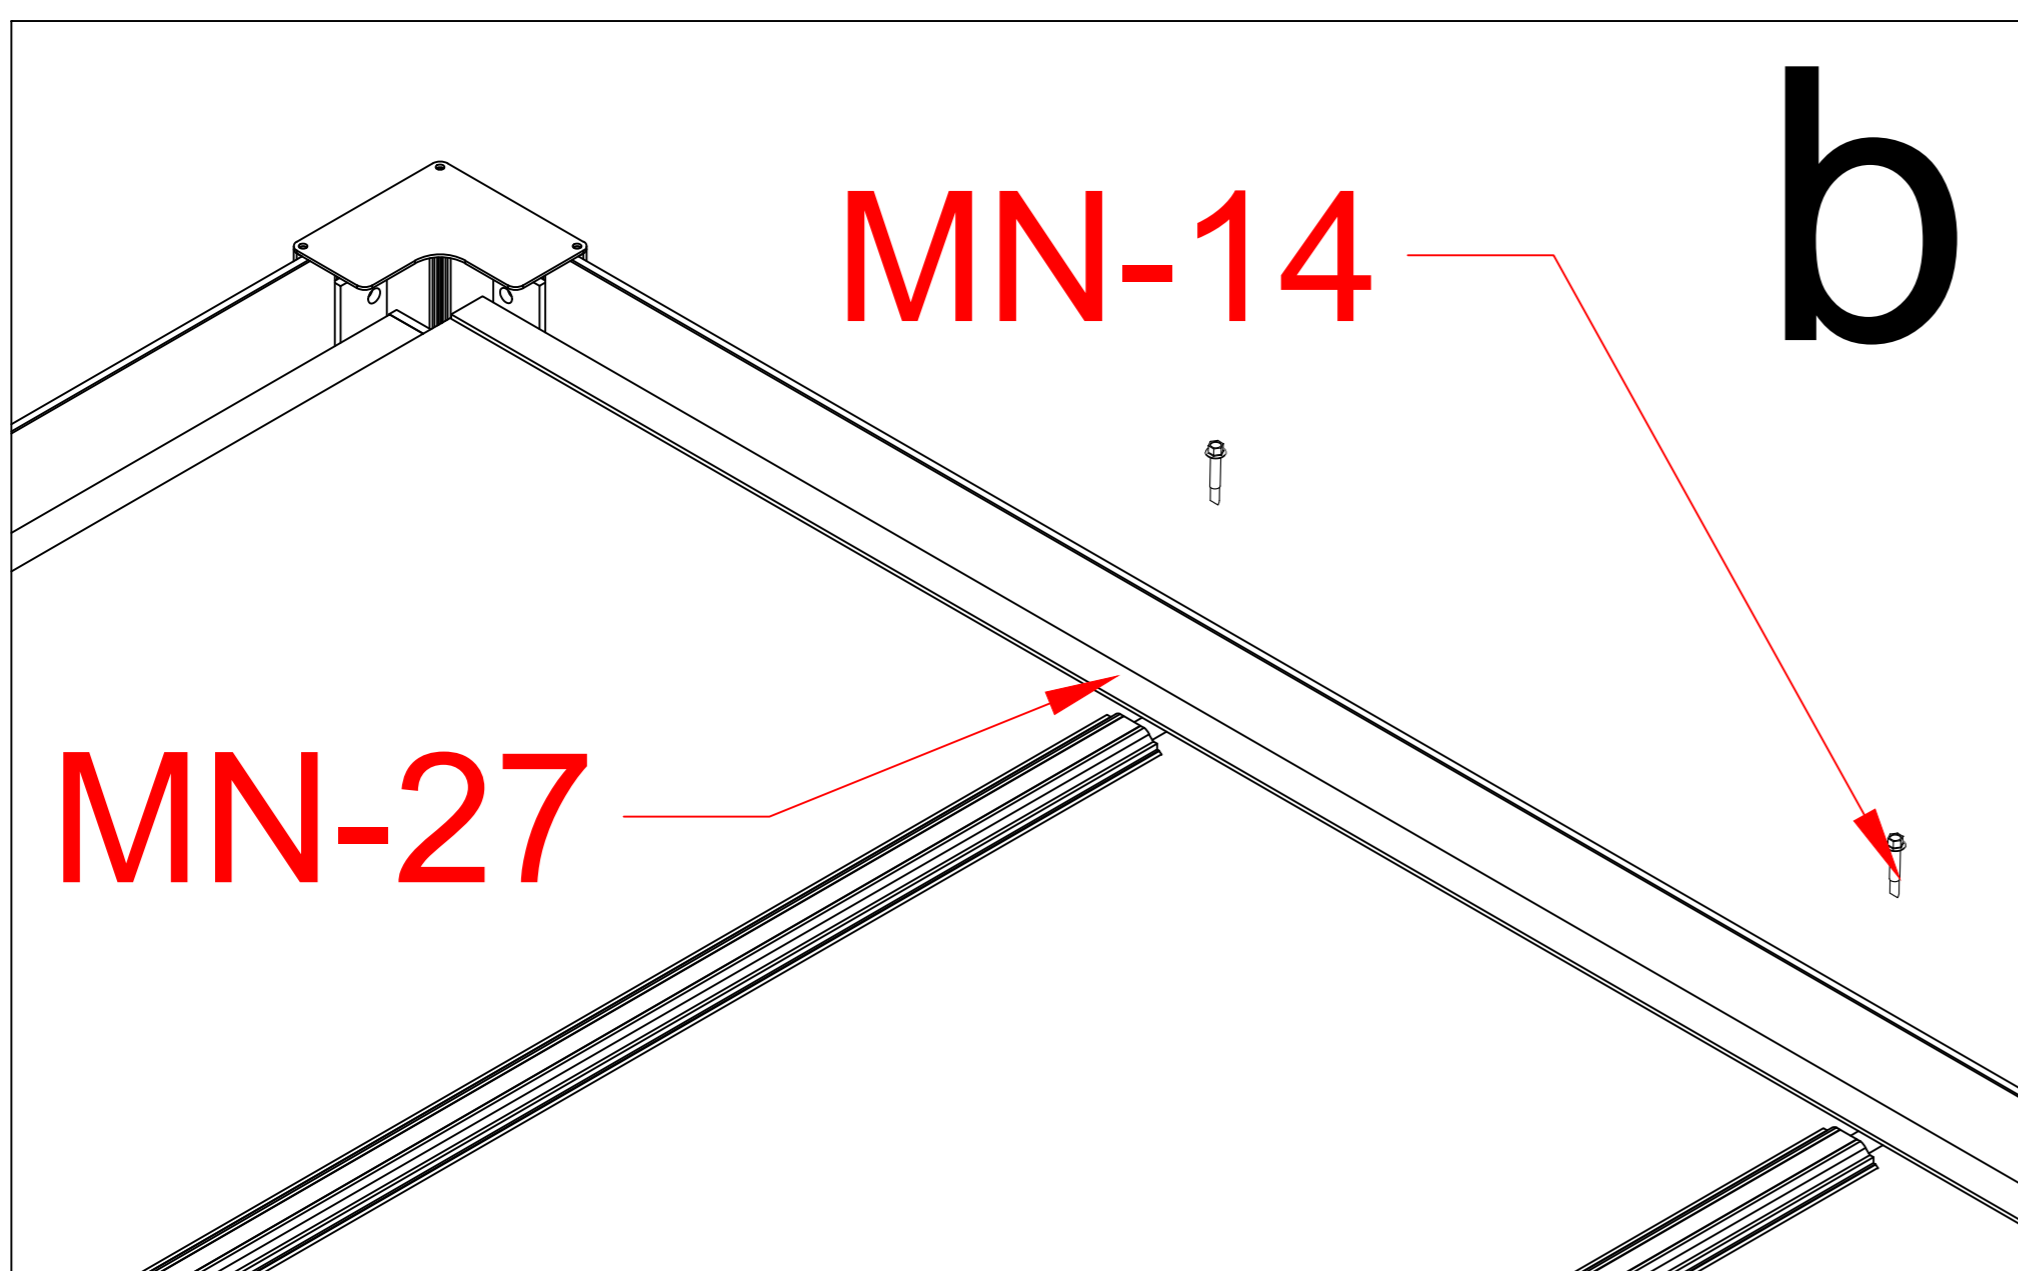

Pls measure the diagonal size and make sure the diagonal size keeps same before screw MN-17 mounted. If not, pls adjust it to same size.

| | | |
|-------|--|----|
| MN-17 | | 16 |
|-------|--|----|

| | | |
|-------|---|-----|
| MN-22 |  | 8 |
| MN-18 |  | 48m |

| | | |
|-------|---|-----|
| MN-13 | pc | 7 |
| MN-15 |  | 1 |
| MN-19 |  | 15m |

| | | |
|-------|---|----|
| MN-22 |  | 8 |
| MN-29 |  | 40 |

| | | |
|-------|-------|---|
| MN-23 | _____ | 8 |
|-------|-------|---|