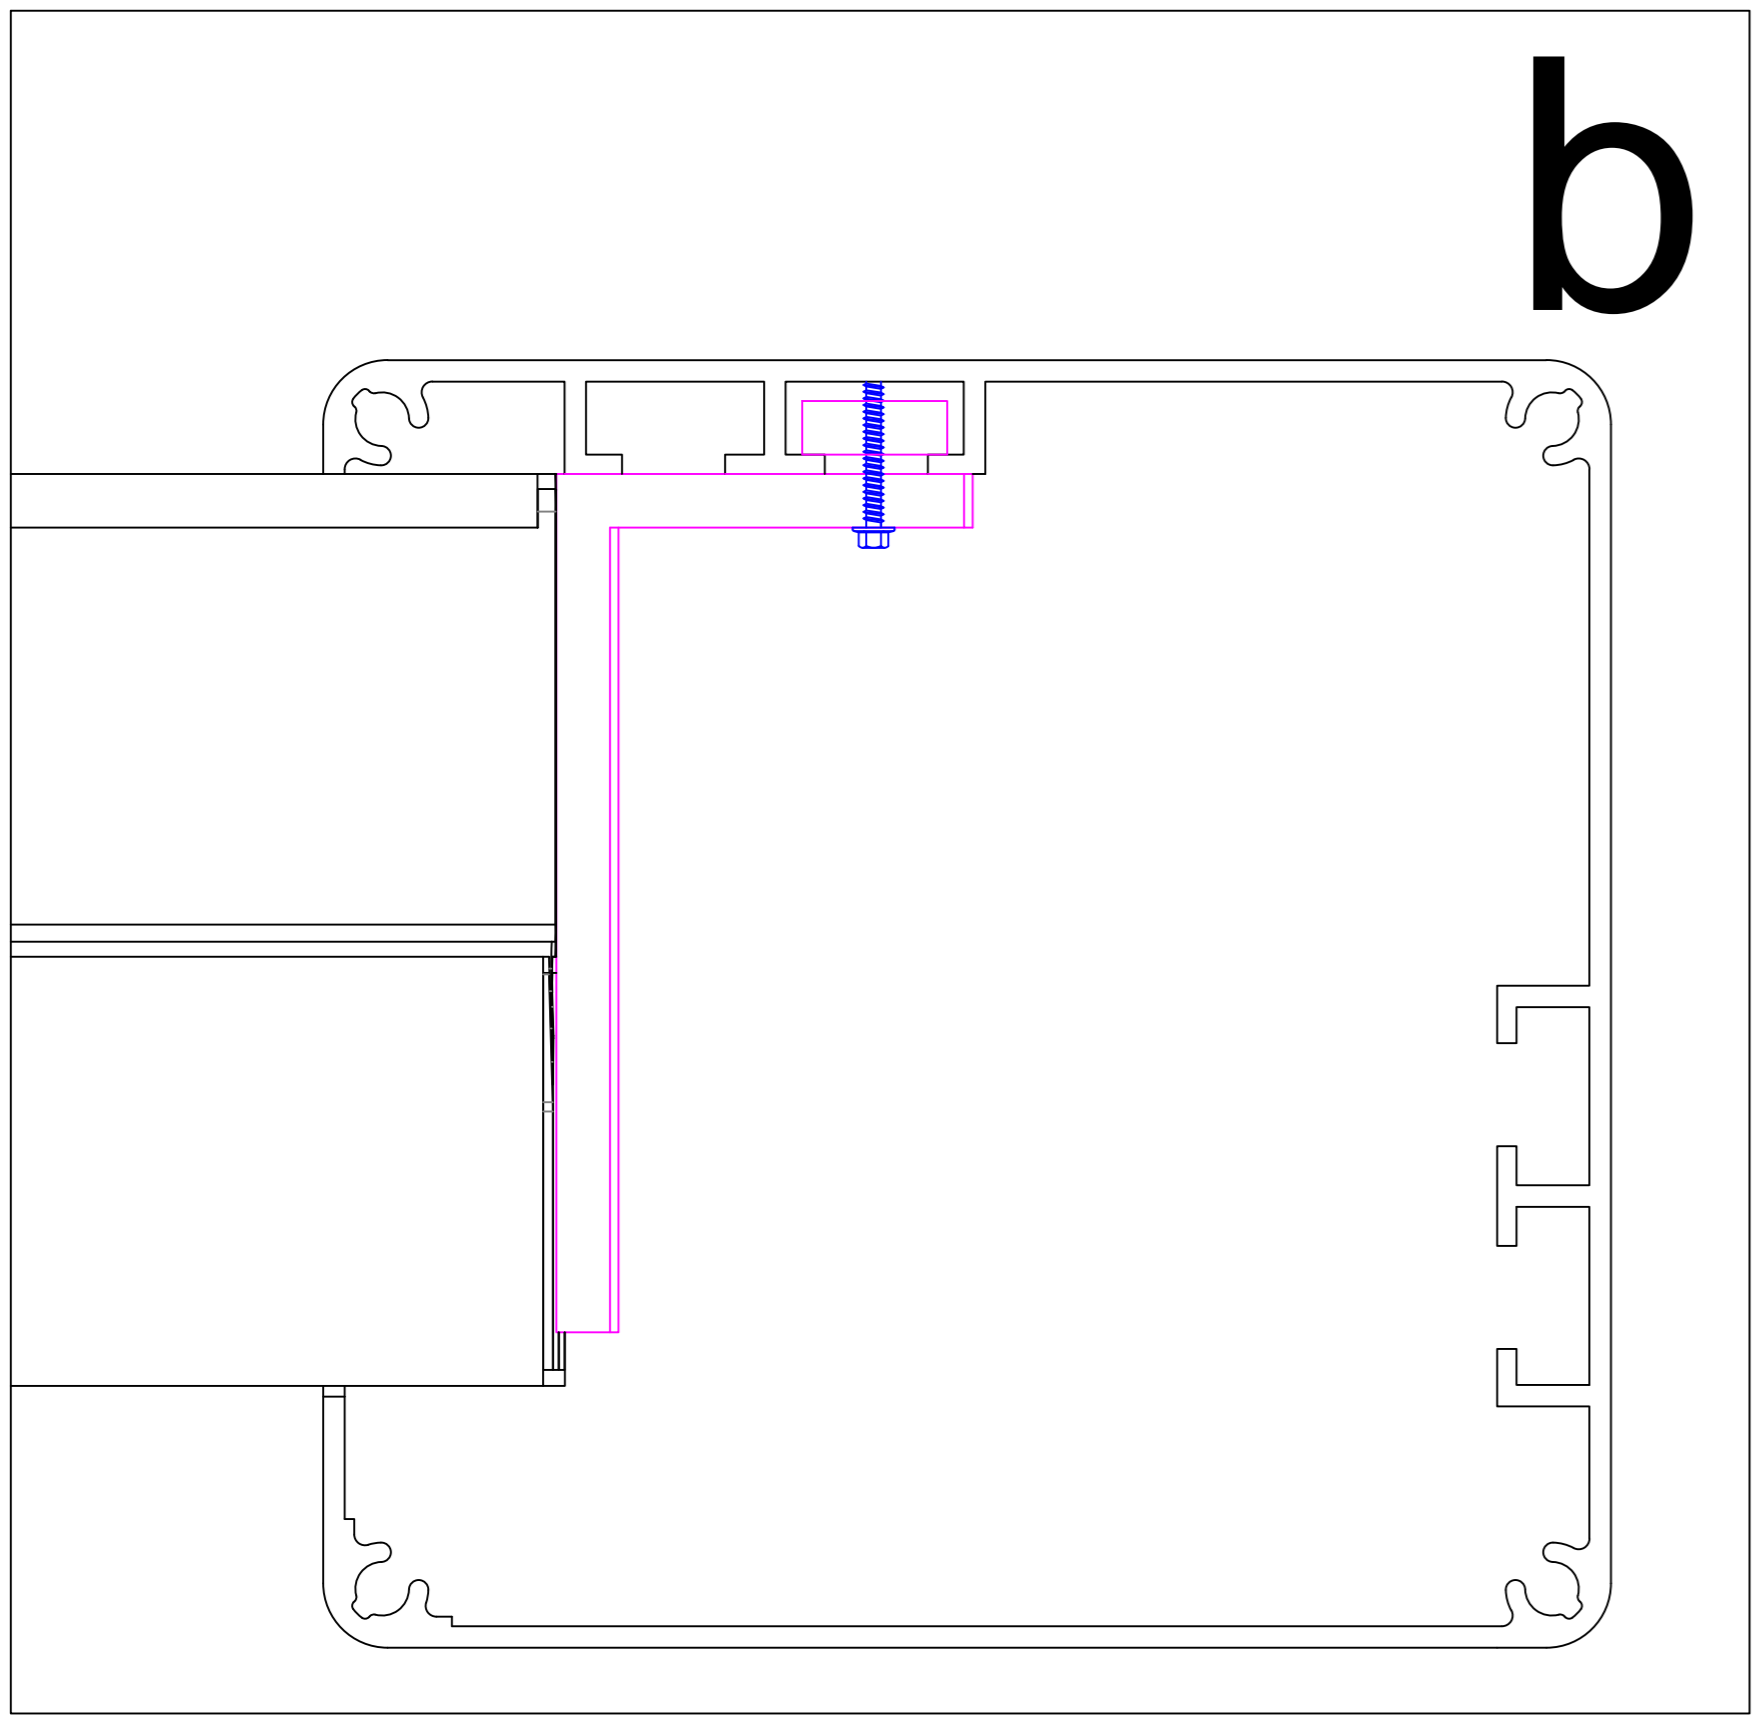

MN-03		2
MN-16		1