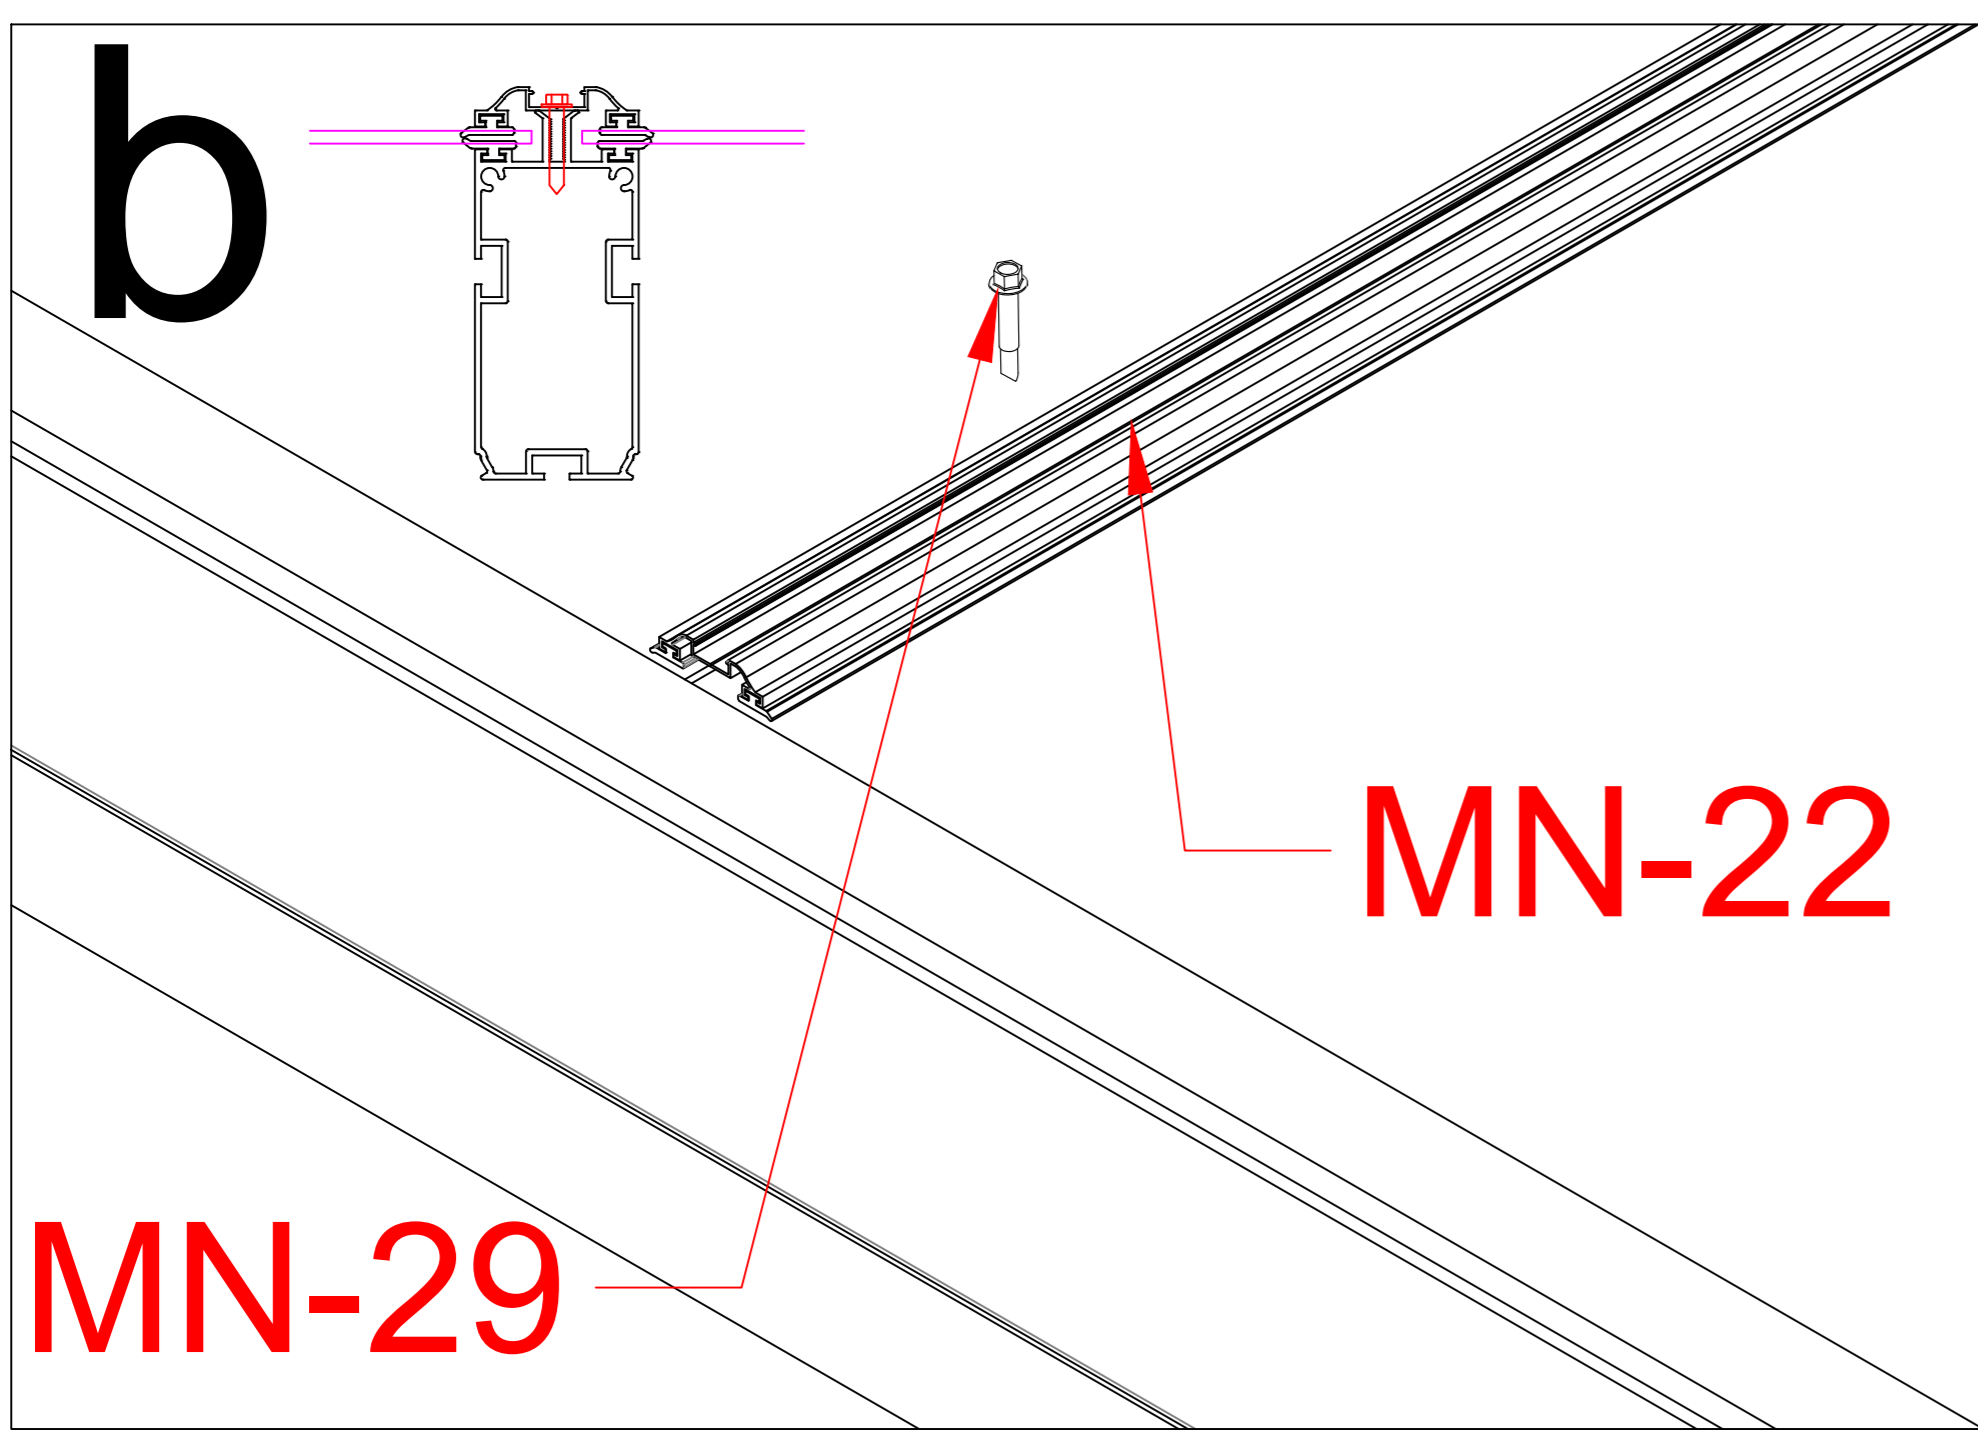

MN-22		8
MN-29		40