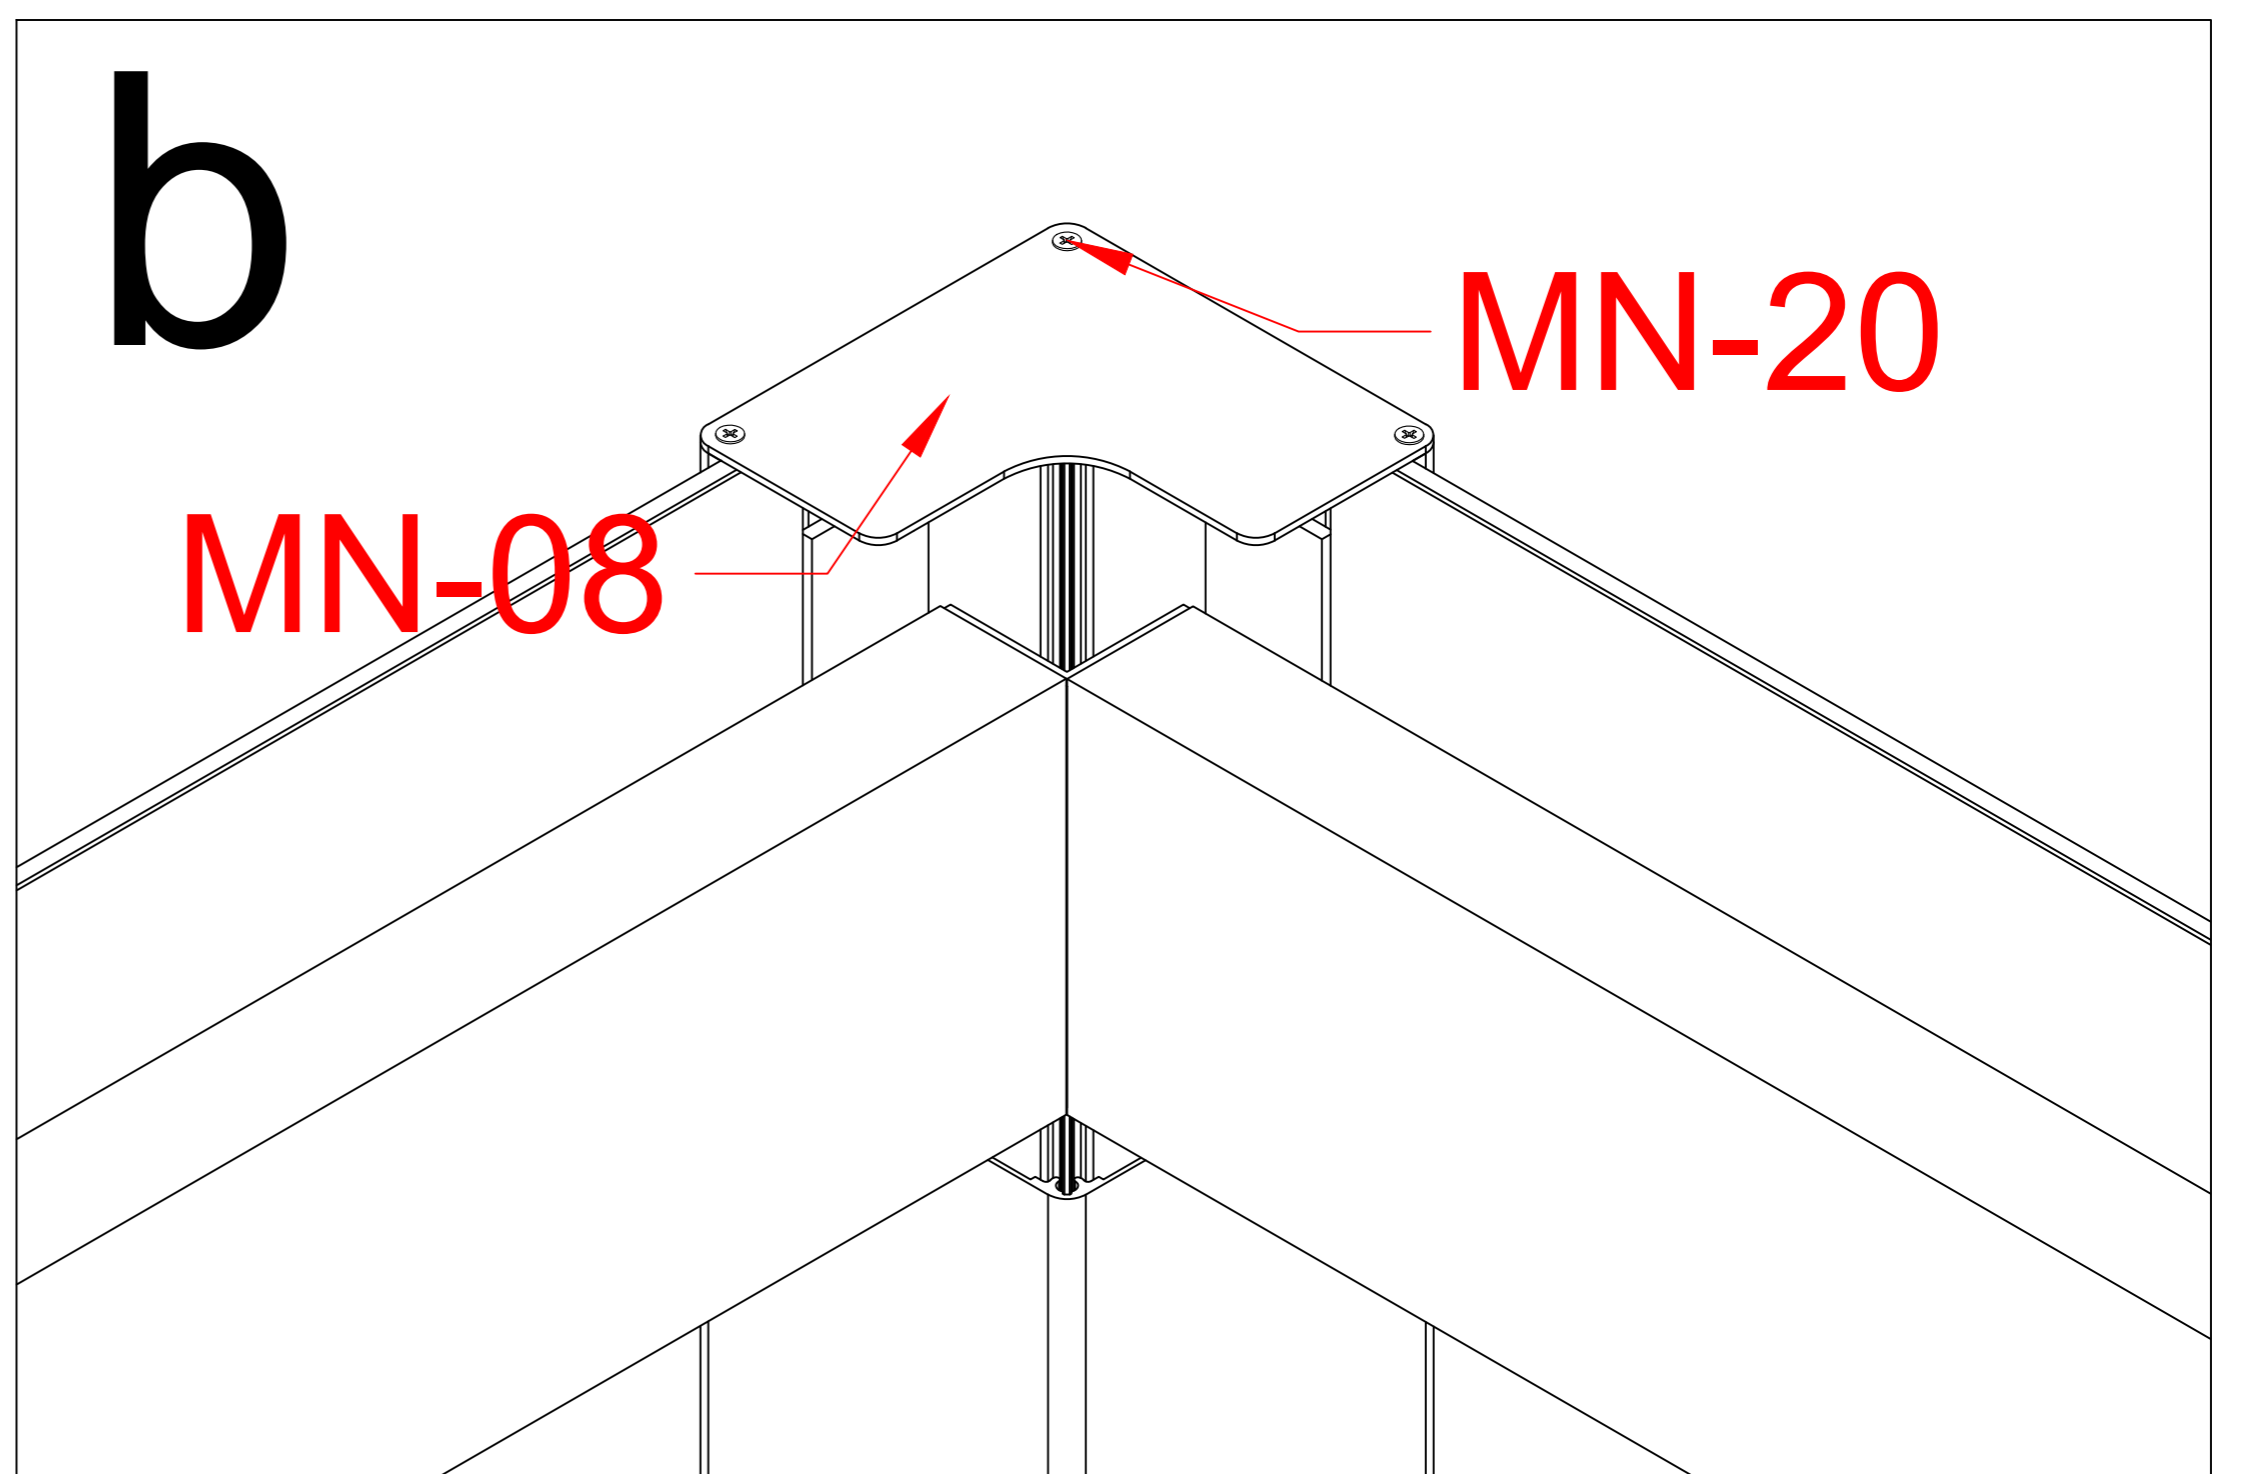

MN-08		4
MN-20	M5.5*19	12