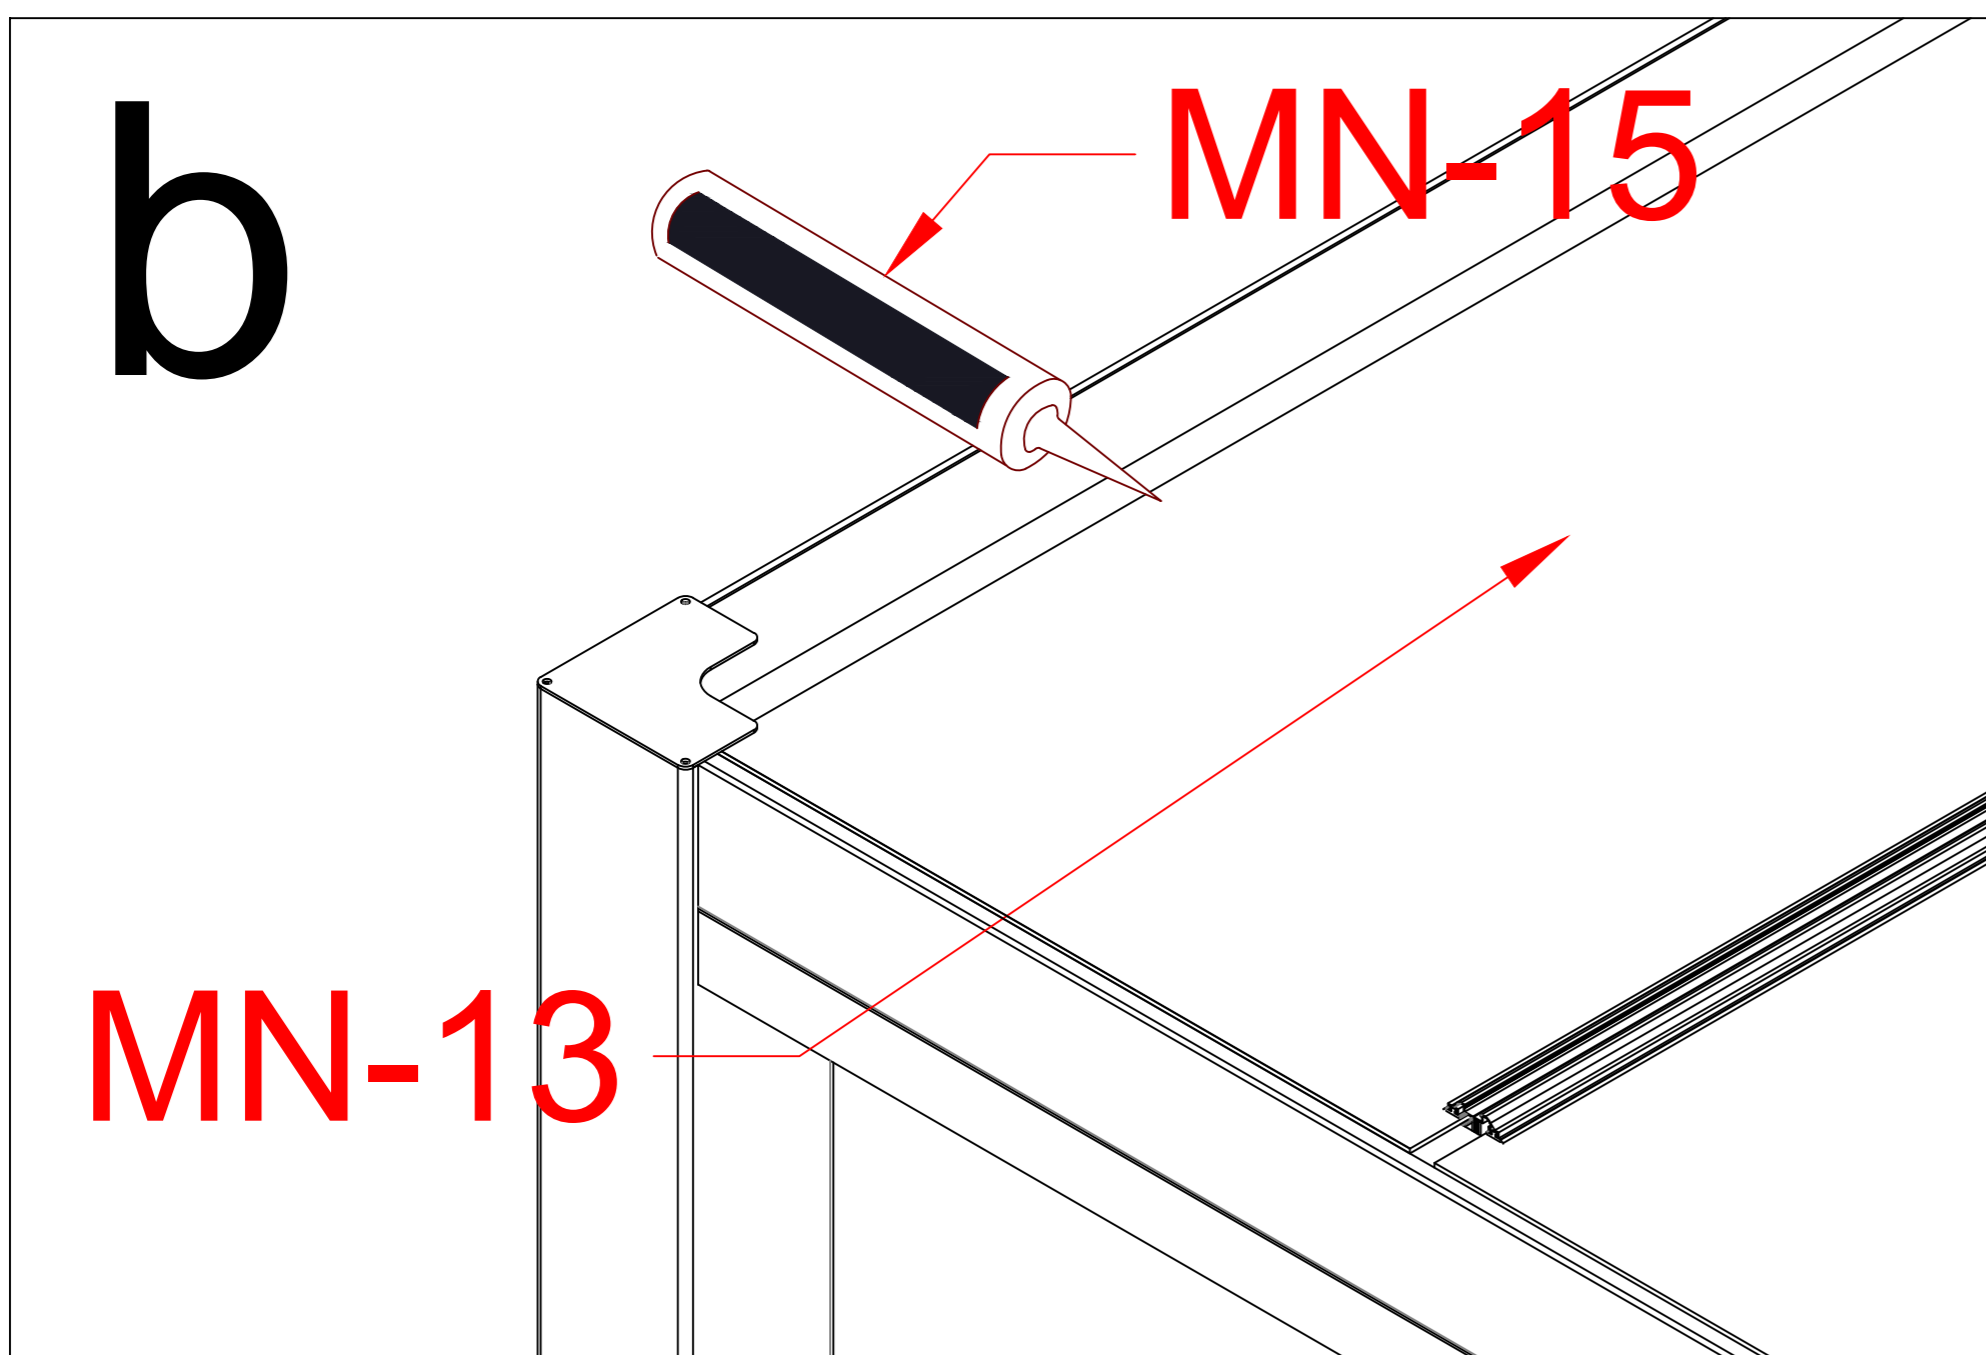

Pls measure the diagonal size and make sure the diagonal size keeps same before screw MN-17 mounted. If not, pls adjust it to same size.

MN-17		16
-------	--	----

MN-22		6
MN-18		35m

MN-13	pc	5
MN-15		1
MN-19		15m