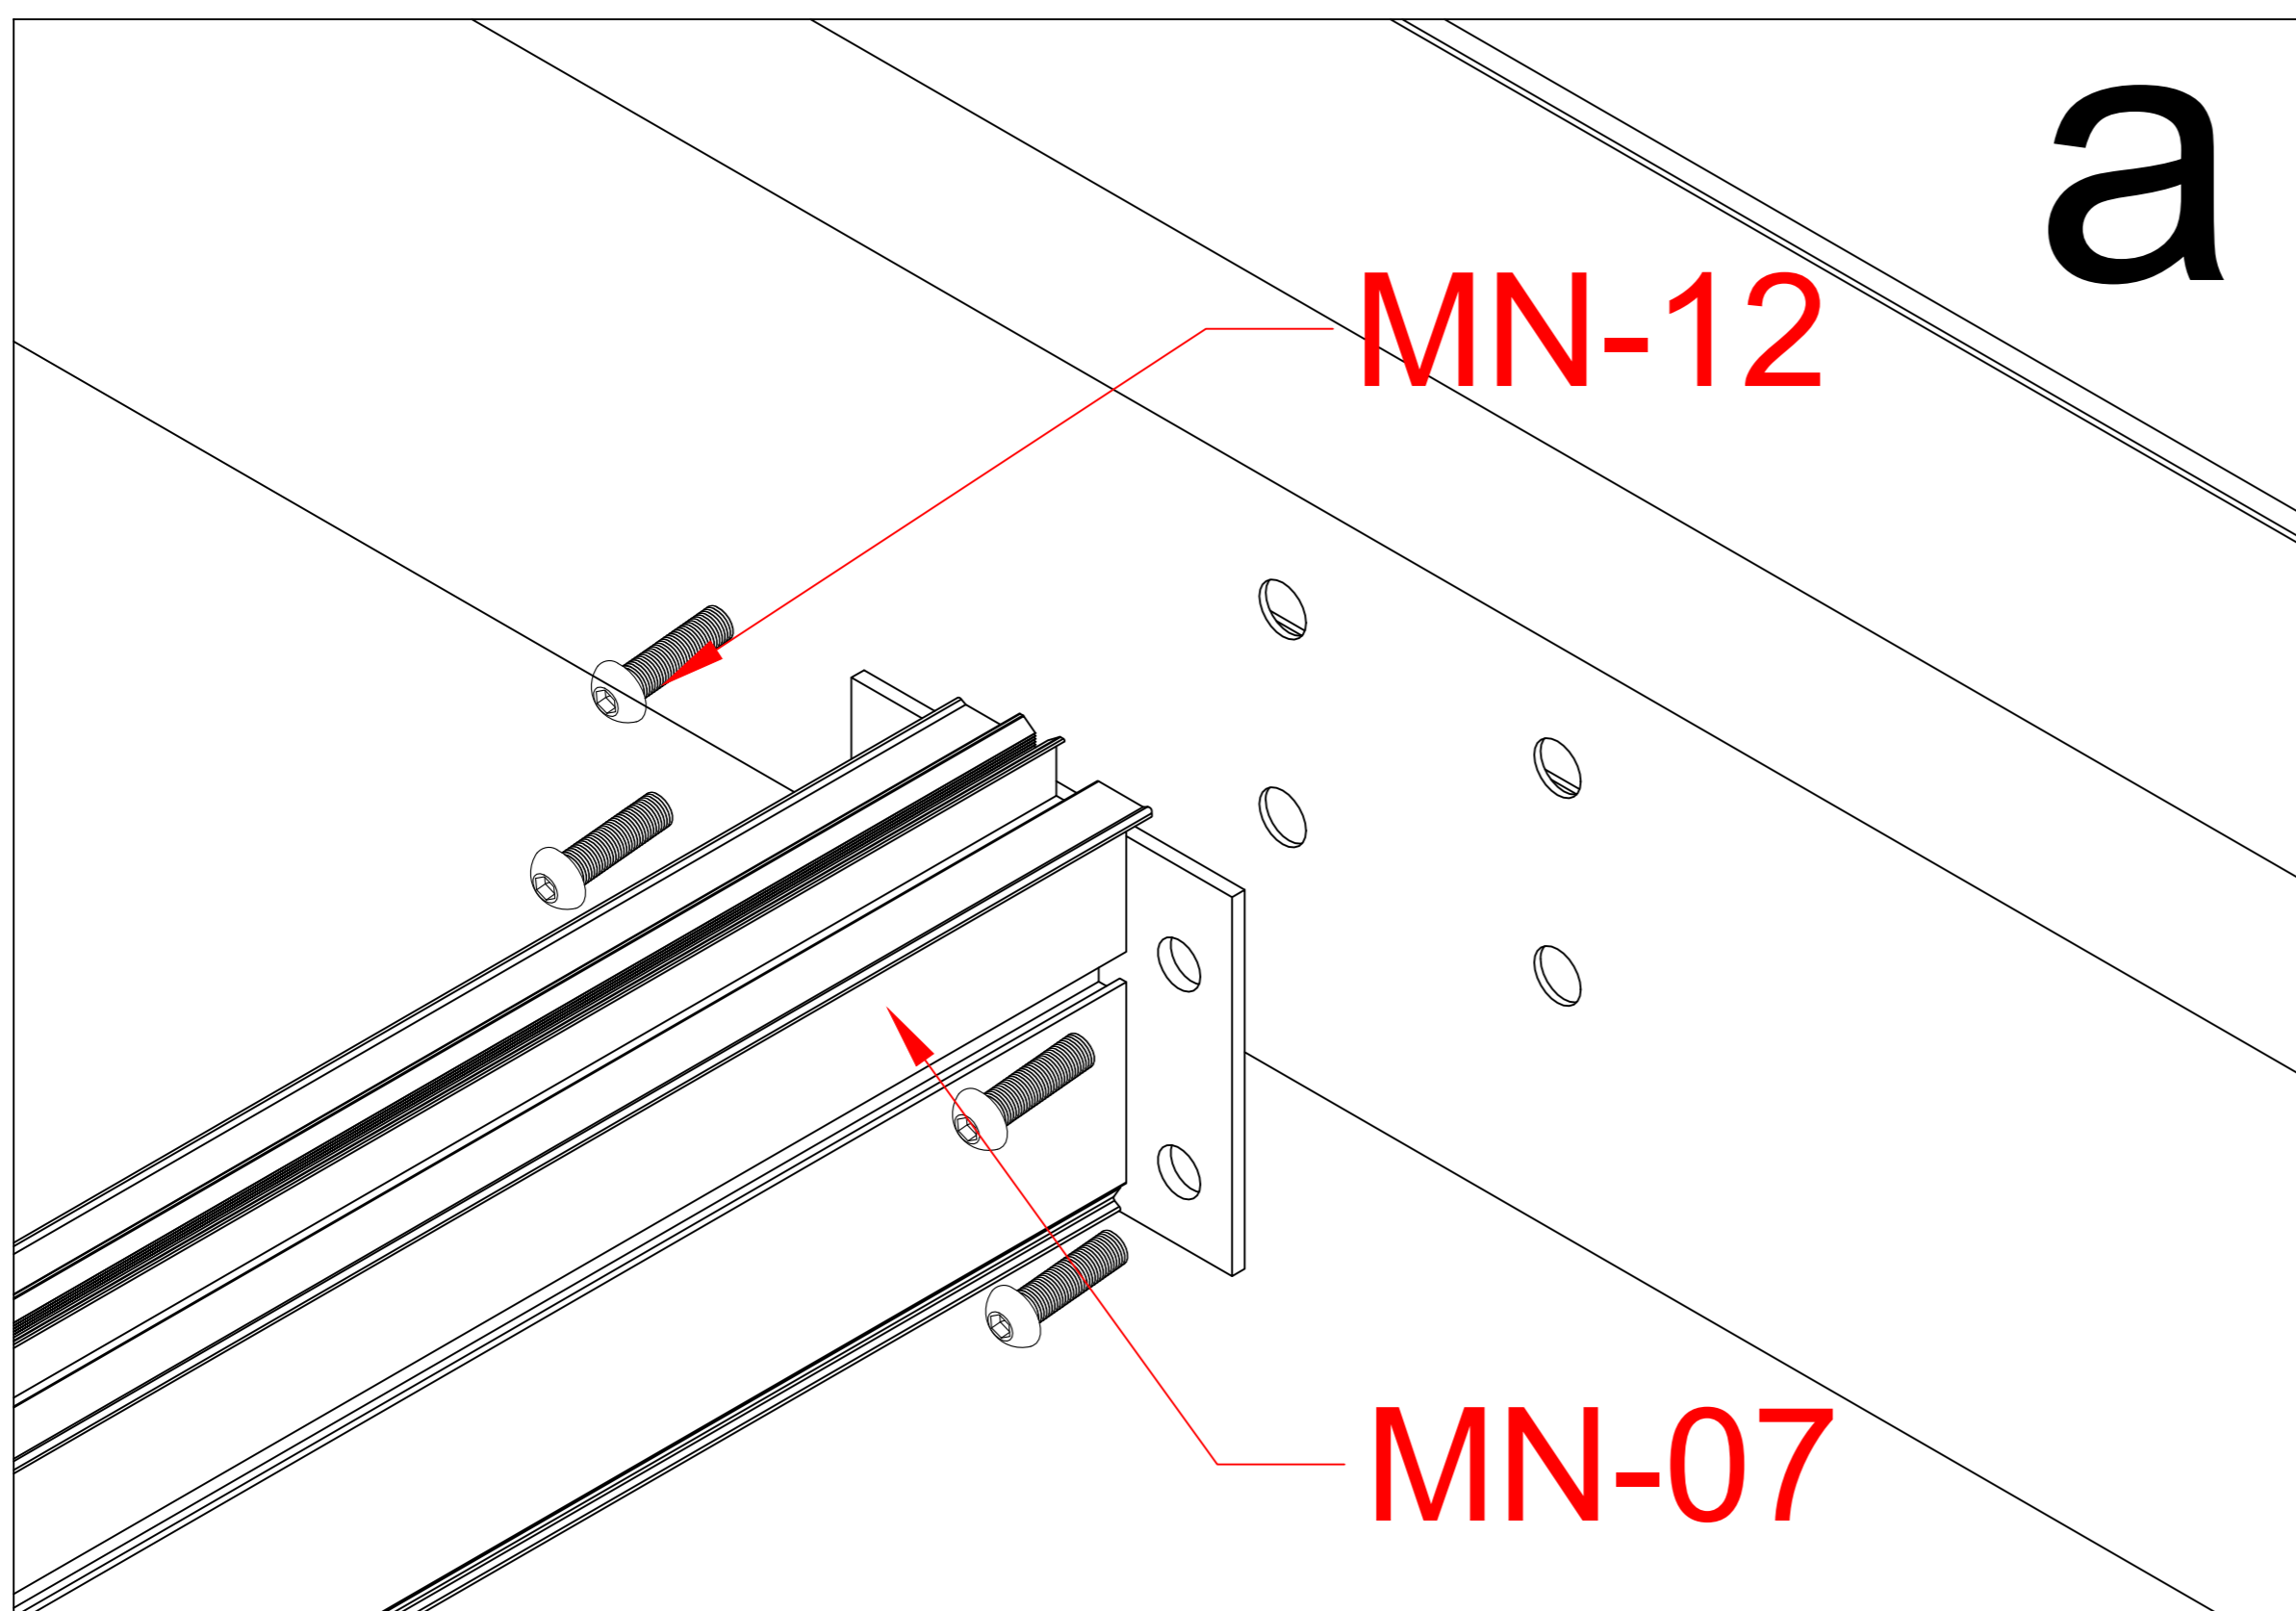

MN-07		4
MN-12		32