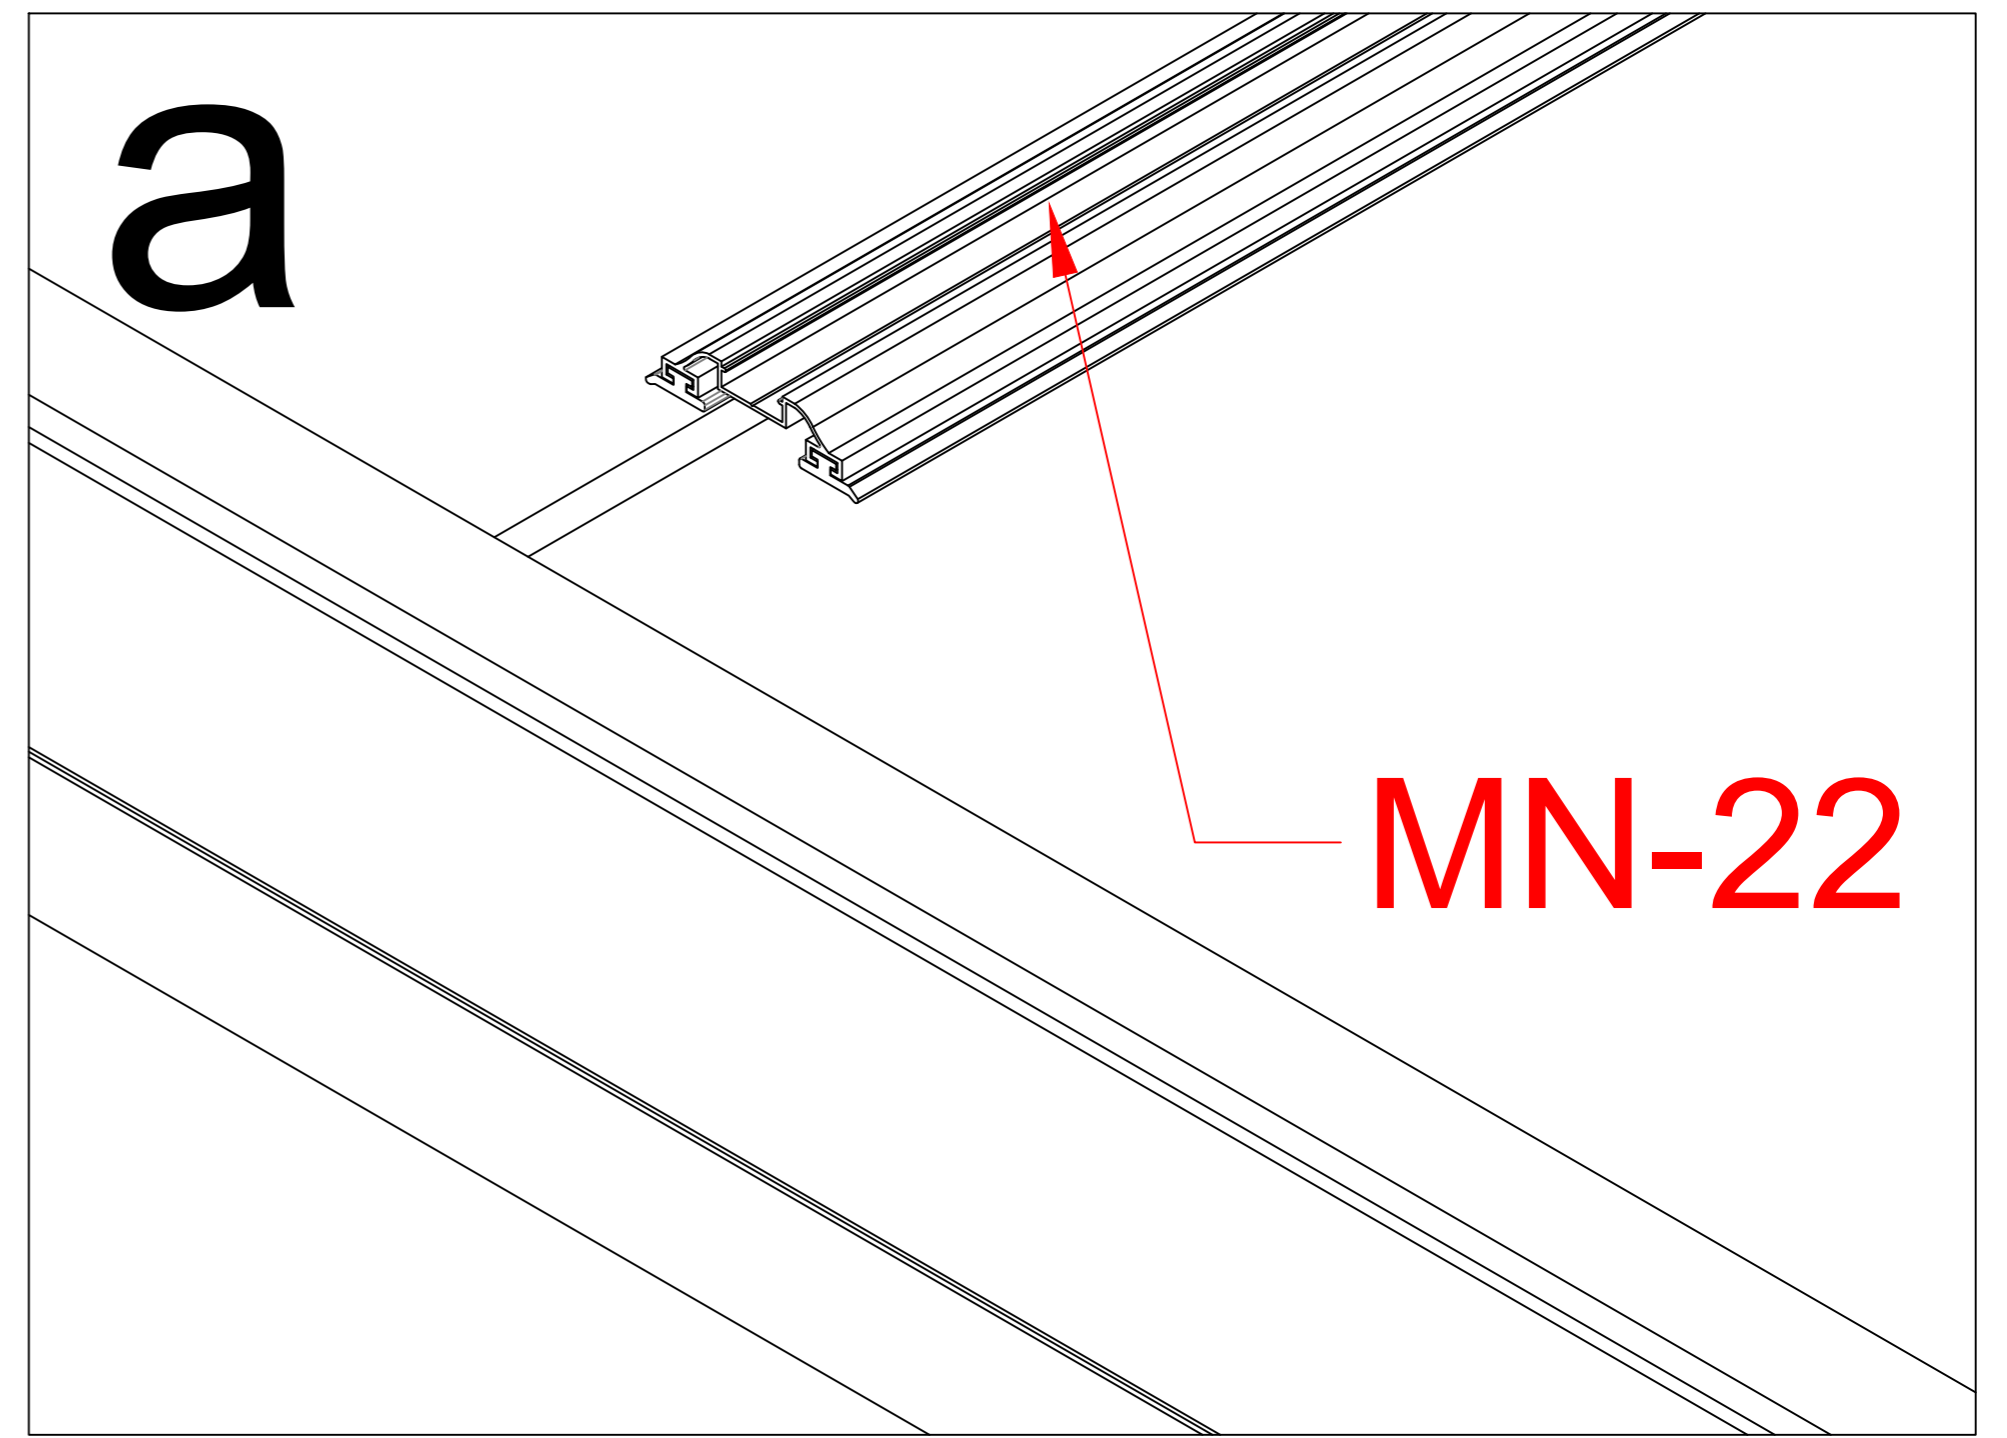

Pls measure the diagonal size and make sure the diagonal size keeps same before screw MN-17 mounted. If not, pls adjust it to same size.

MN-17		16
-------	--	----

MN-22		6
MN-18		35m

MN-13	pc	5
MN-15		1
MN-19		15m