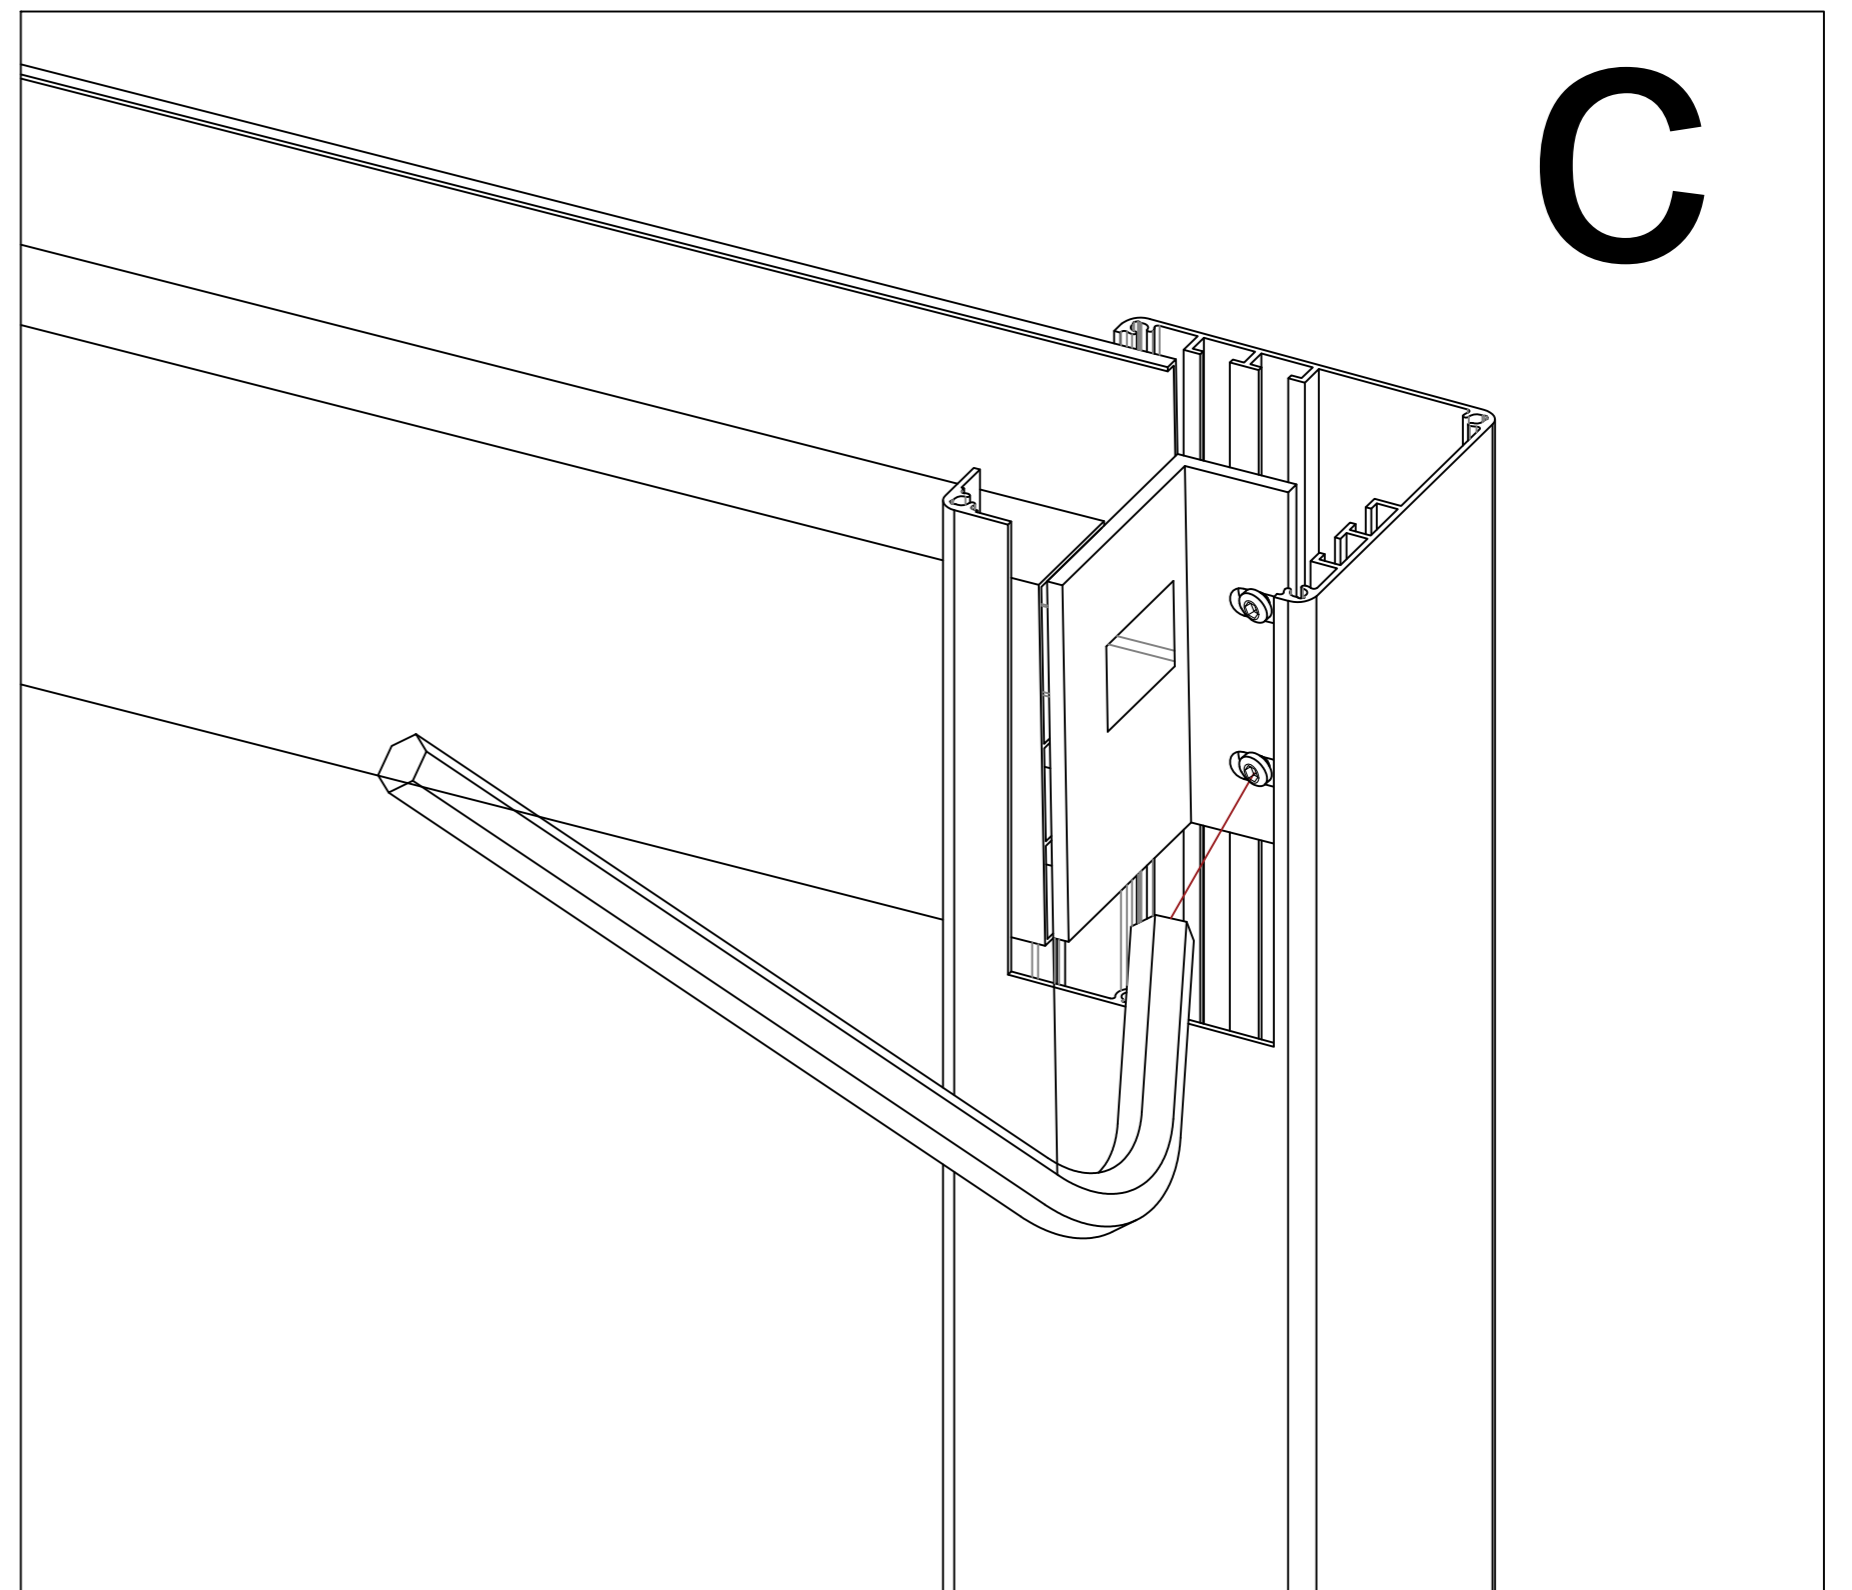

MN-03		2
MN-16		1