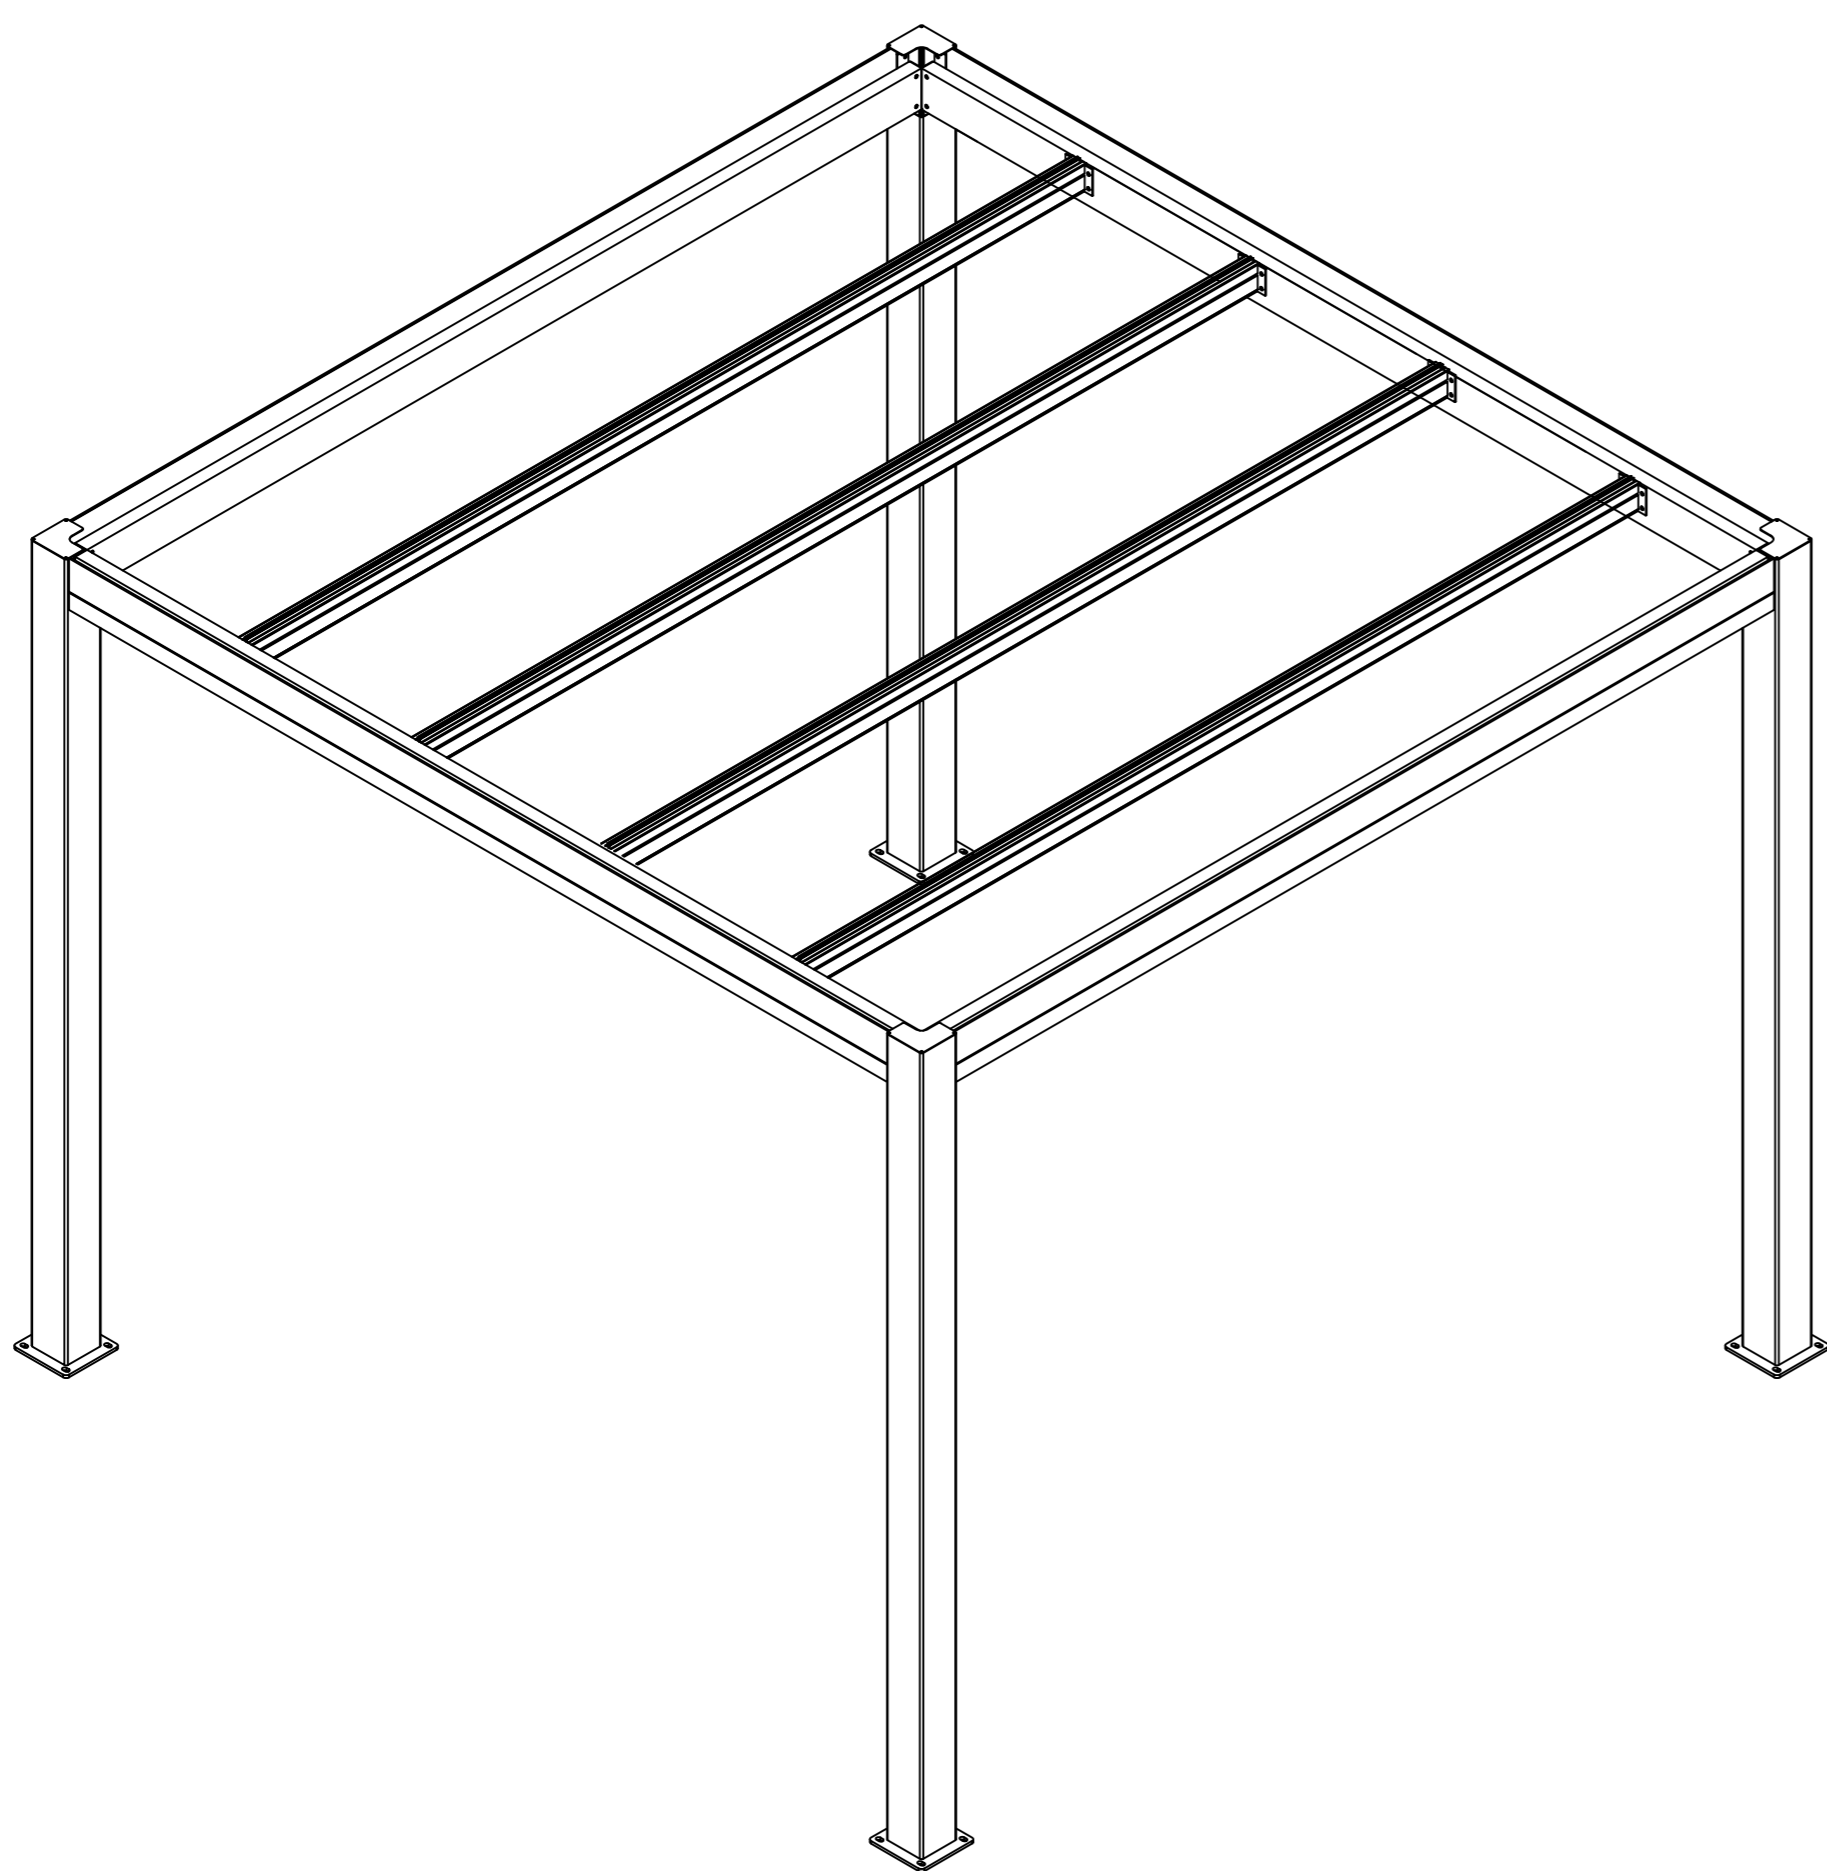

MN-23	_____	6