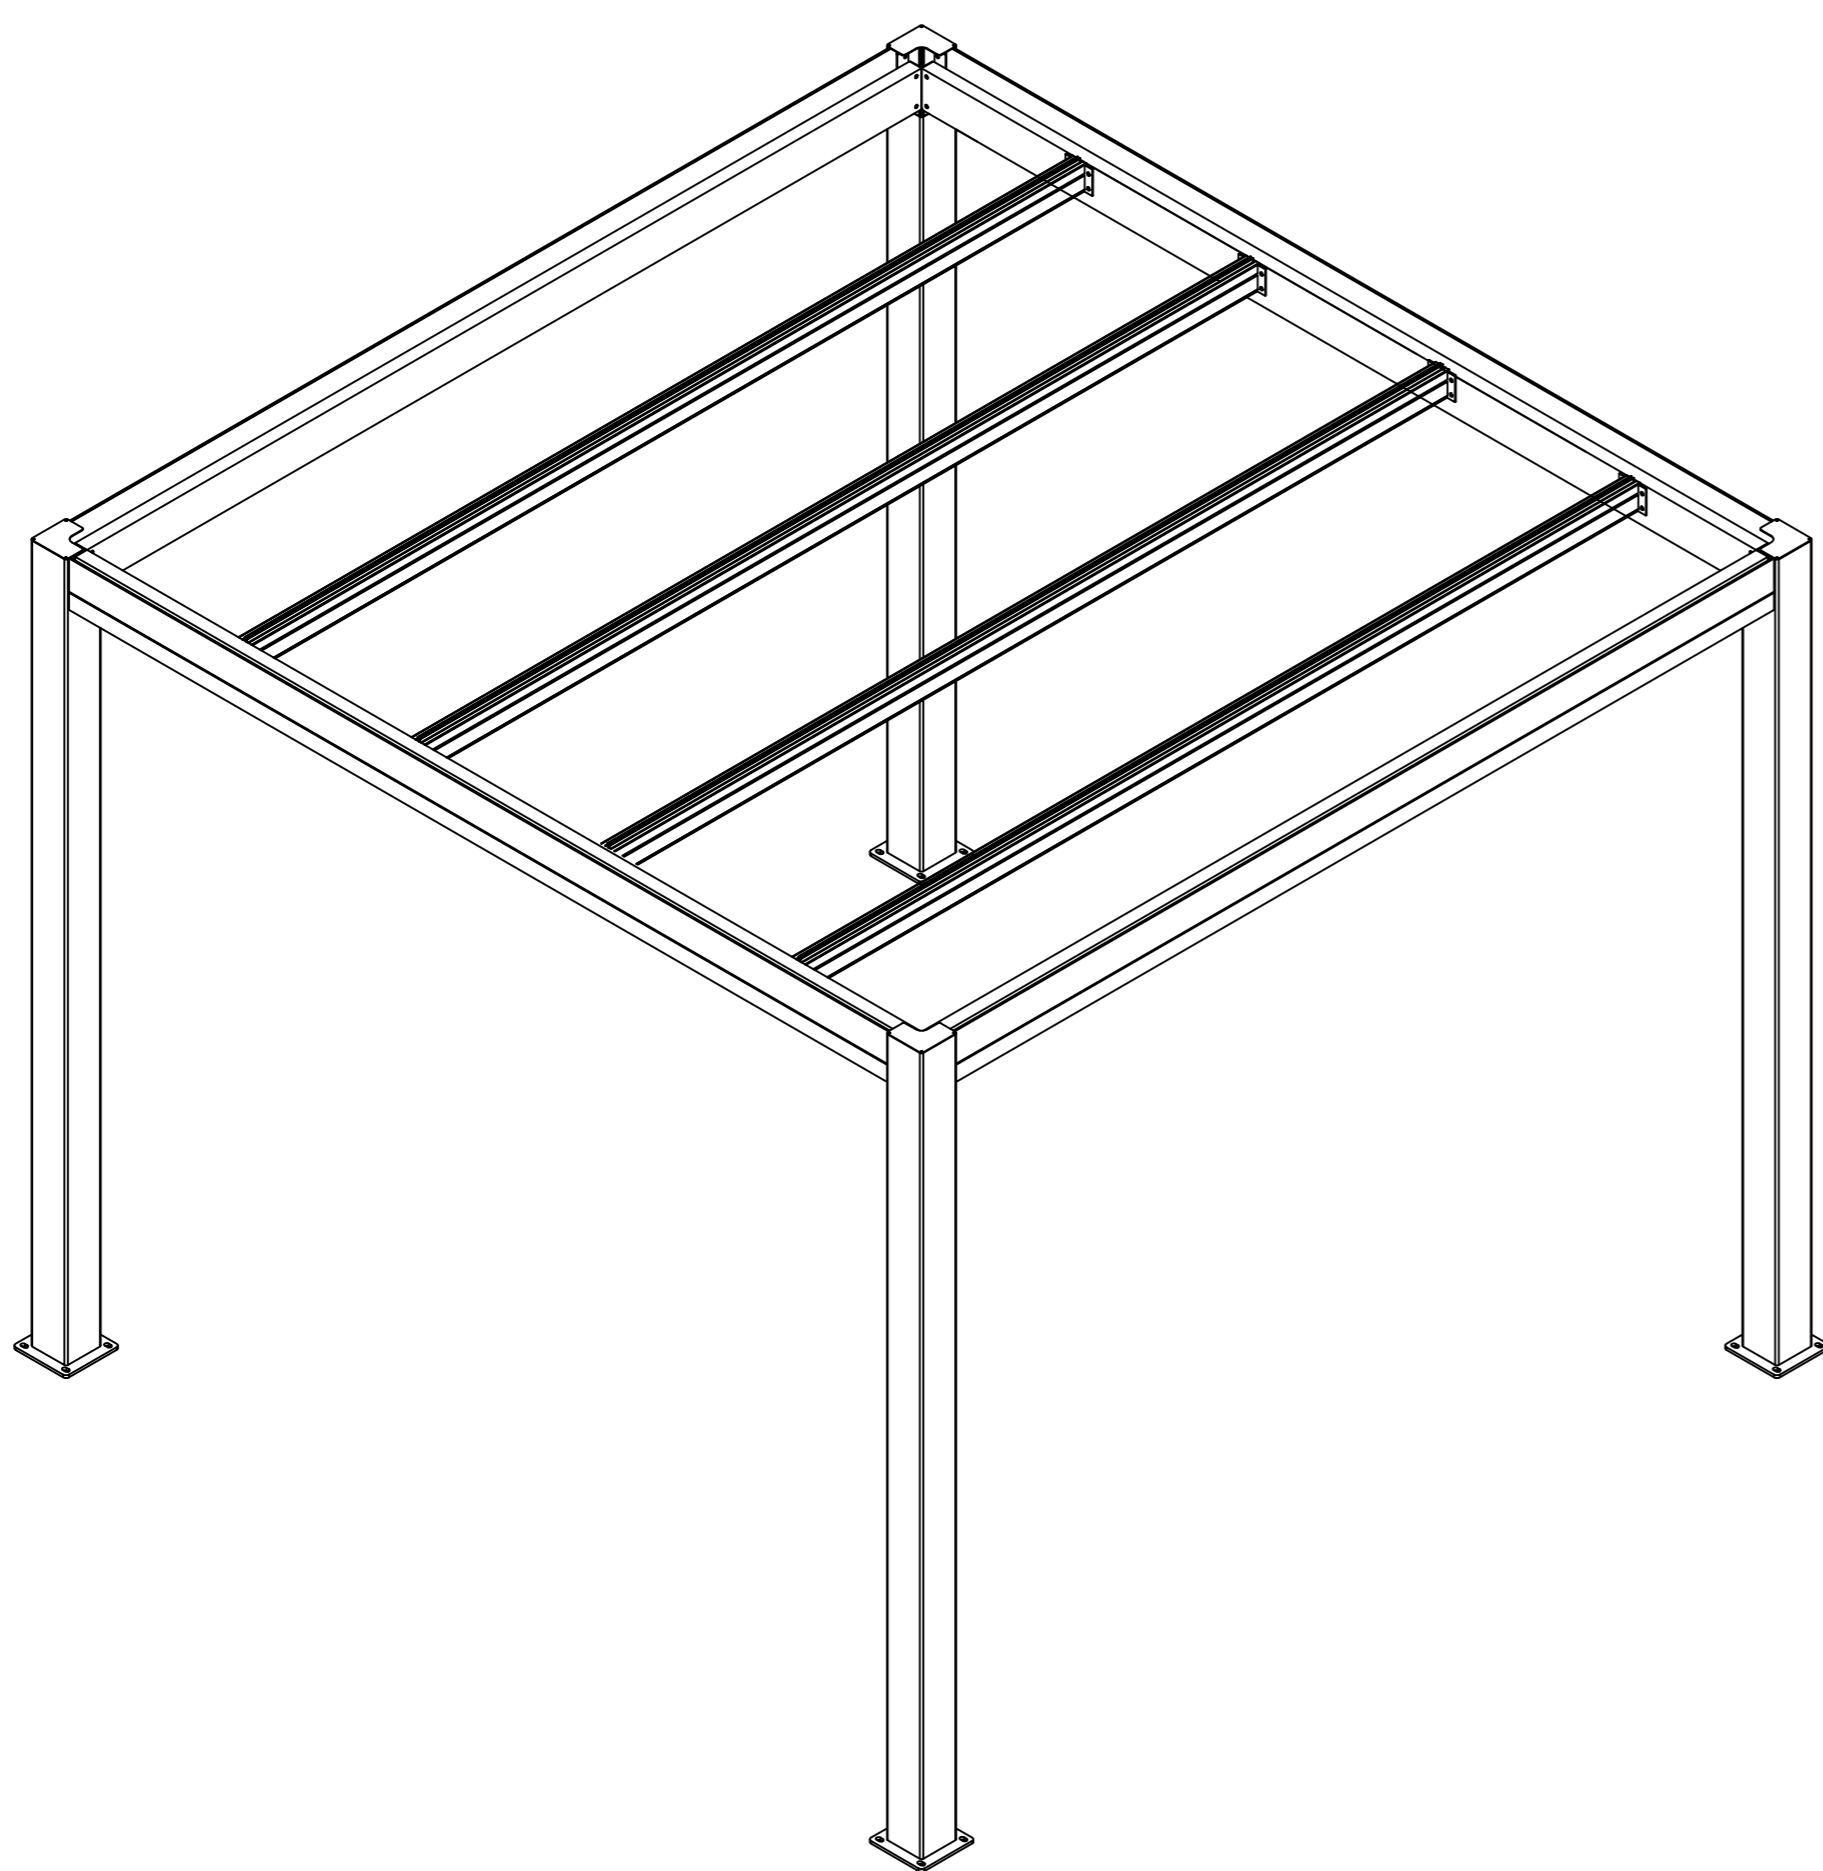

Pls measure the diagonal size and make sure the diagonal size keeps same before screw MN-17 mounted. If not, pls adjust it to same size.

MN-17		16
-------	--	----

MN-22		6
MN-18		35m

MN-13	pc	5
MN-15		1
MN-19		15m