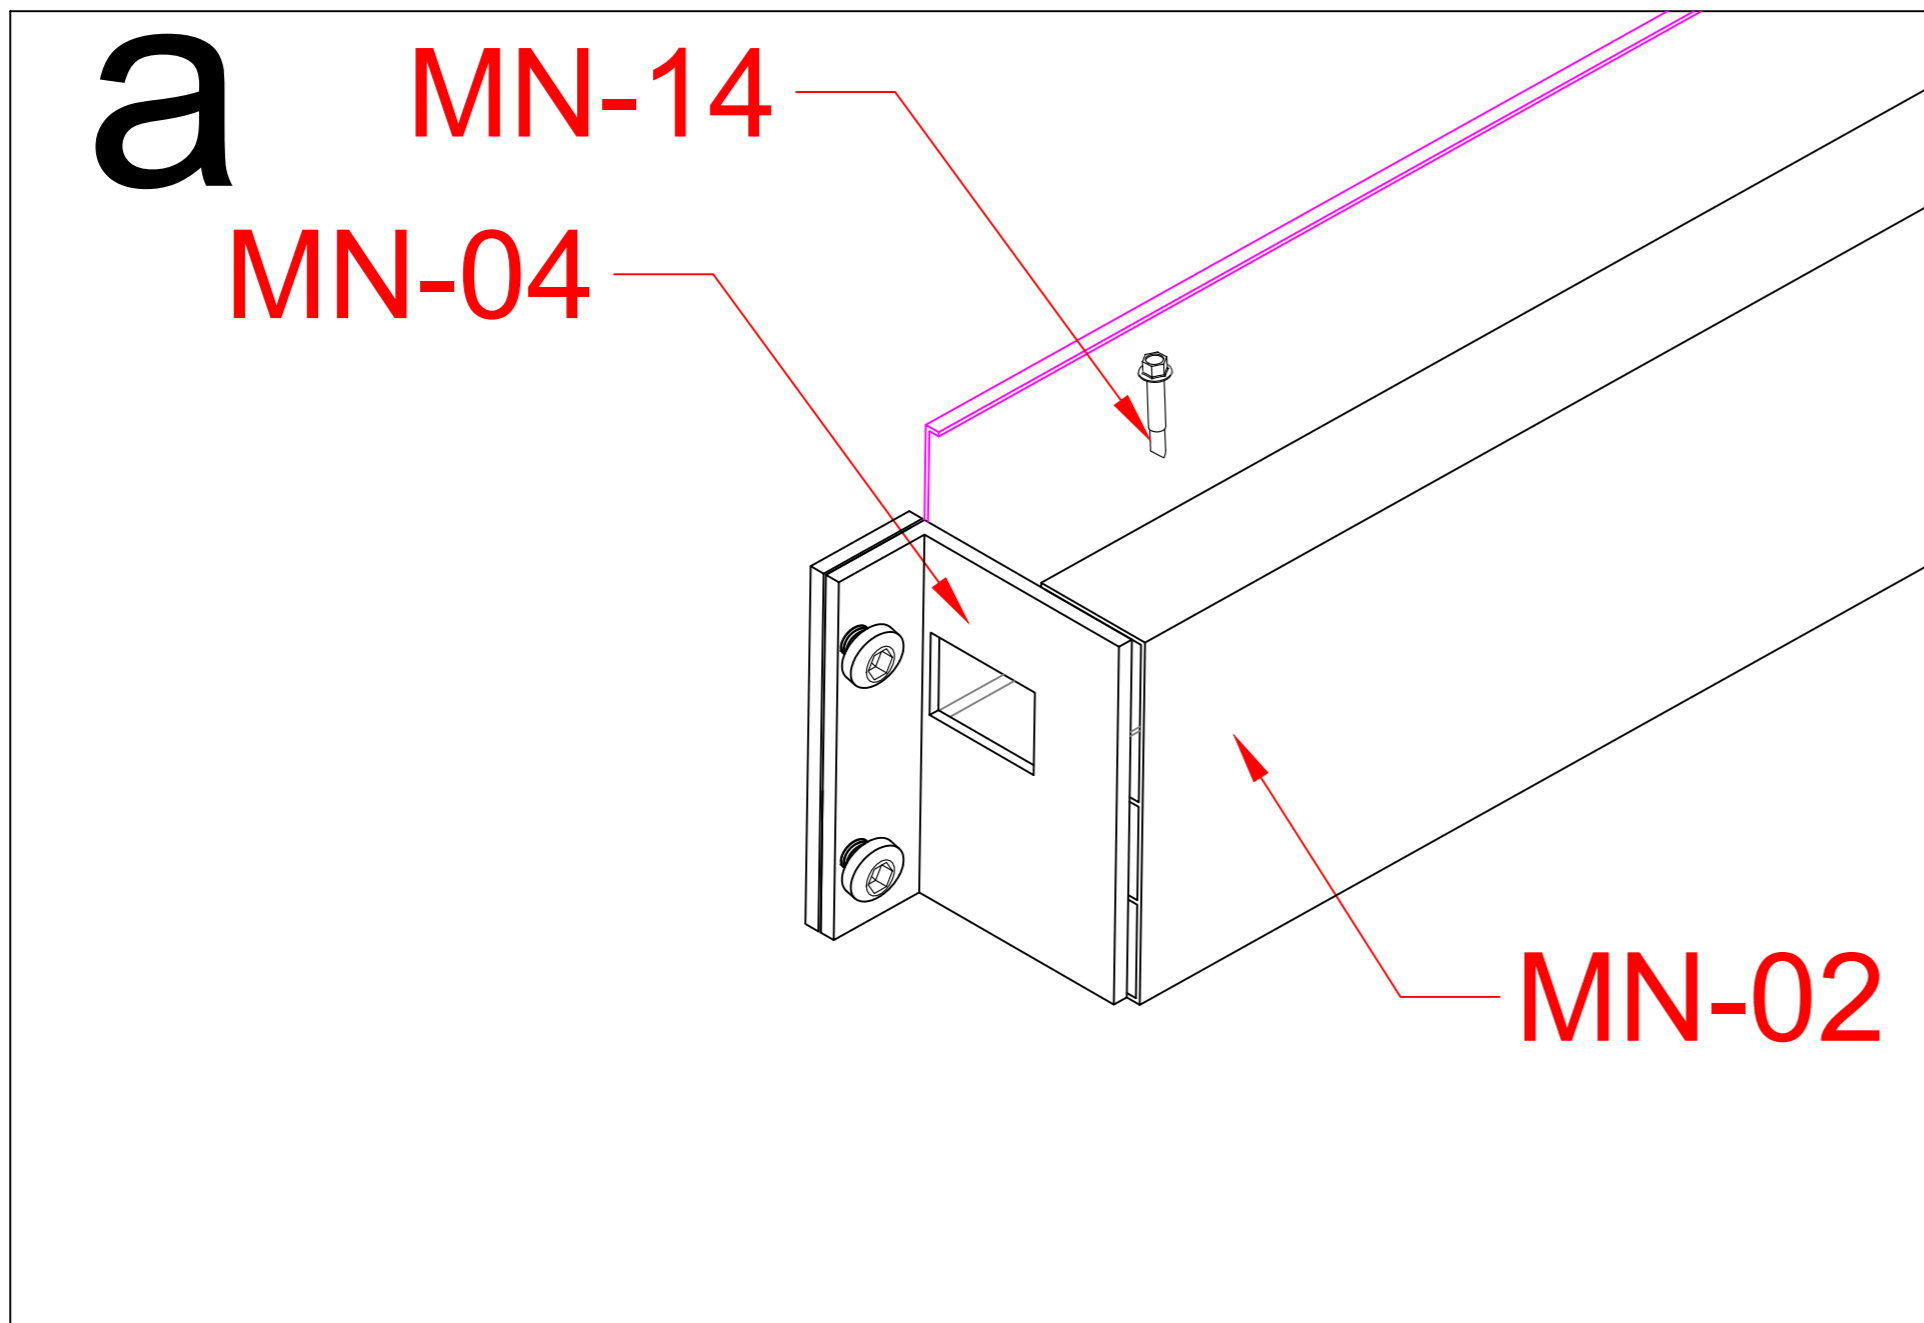

MN-02		2
MN-03		2
MN-04		2
MN-05		2
MN-14		20