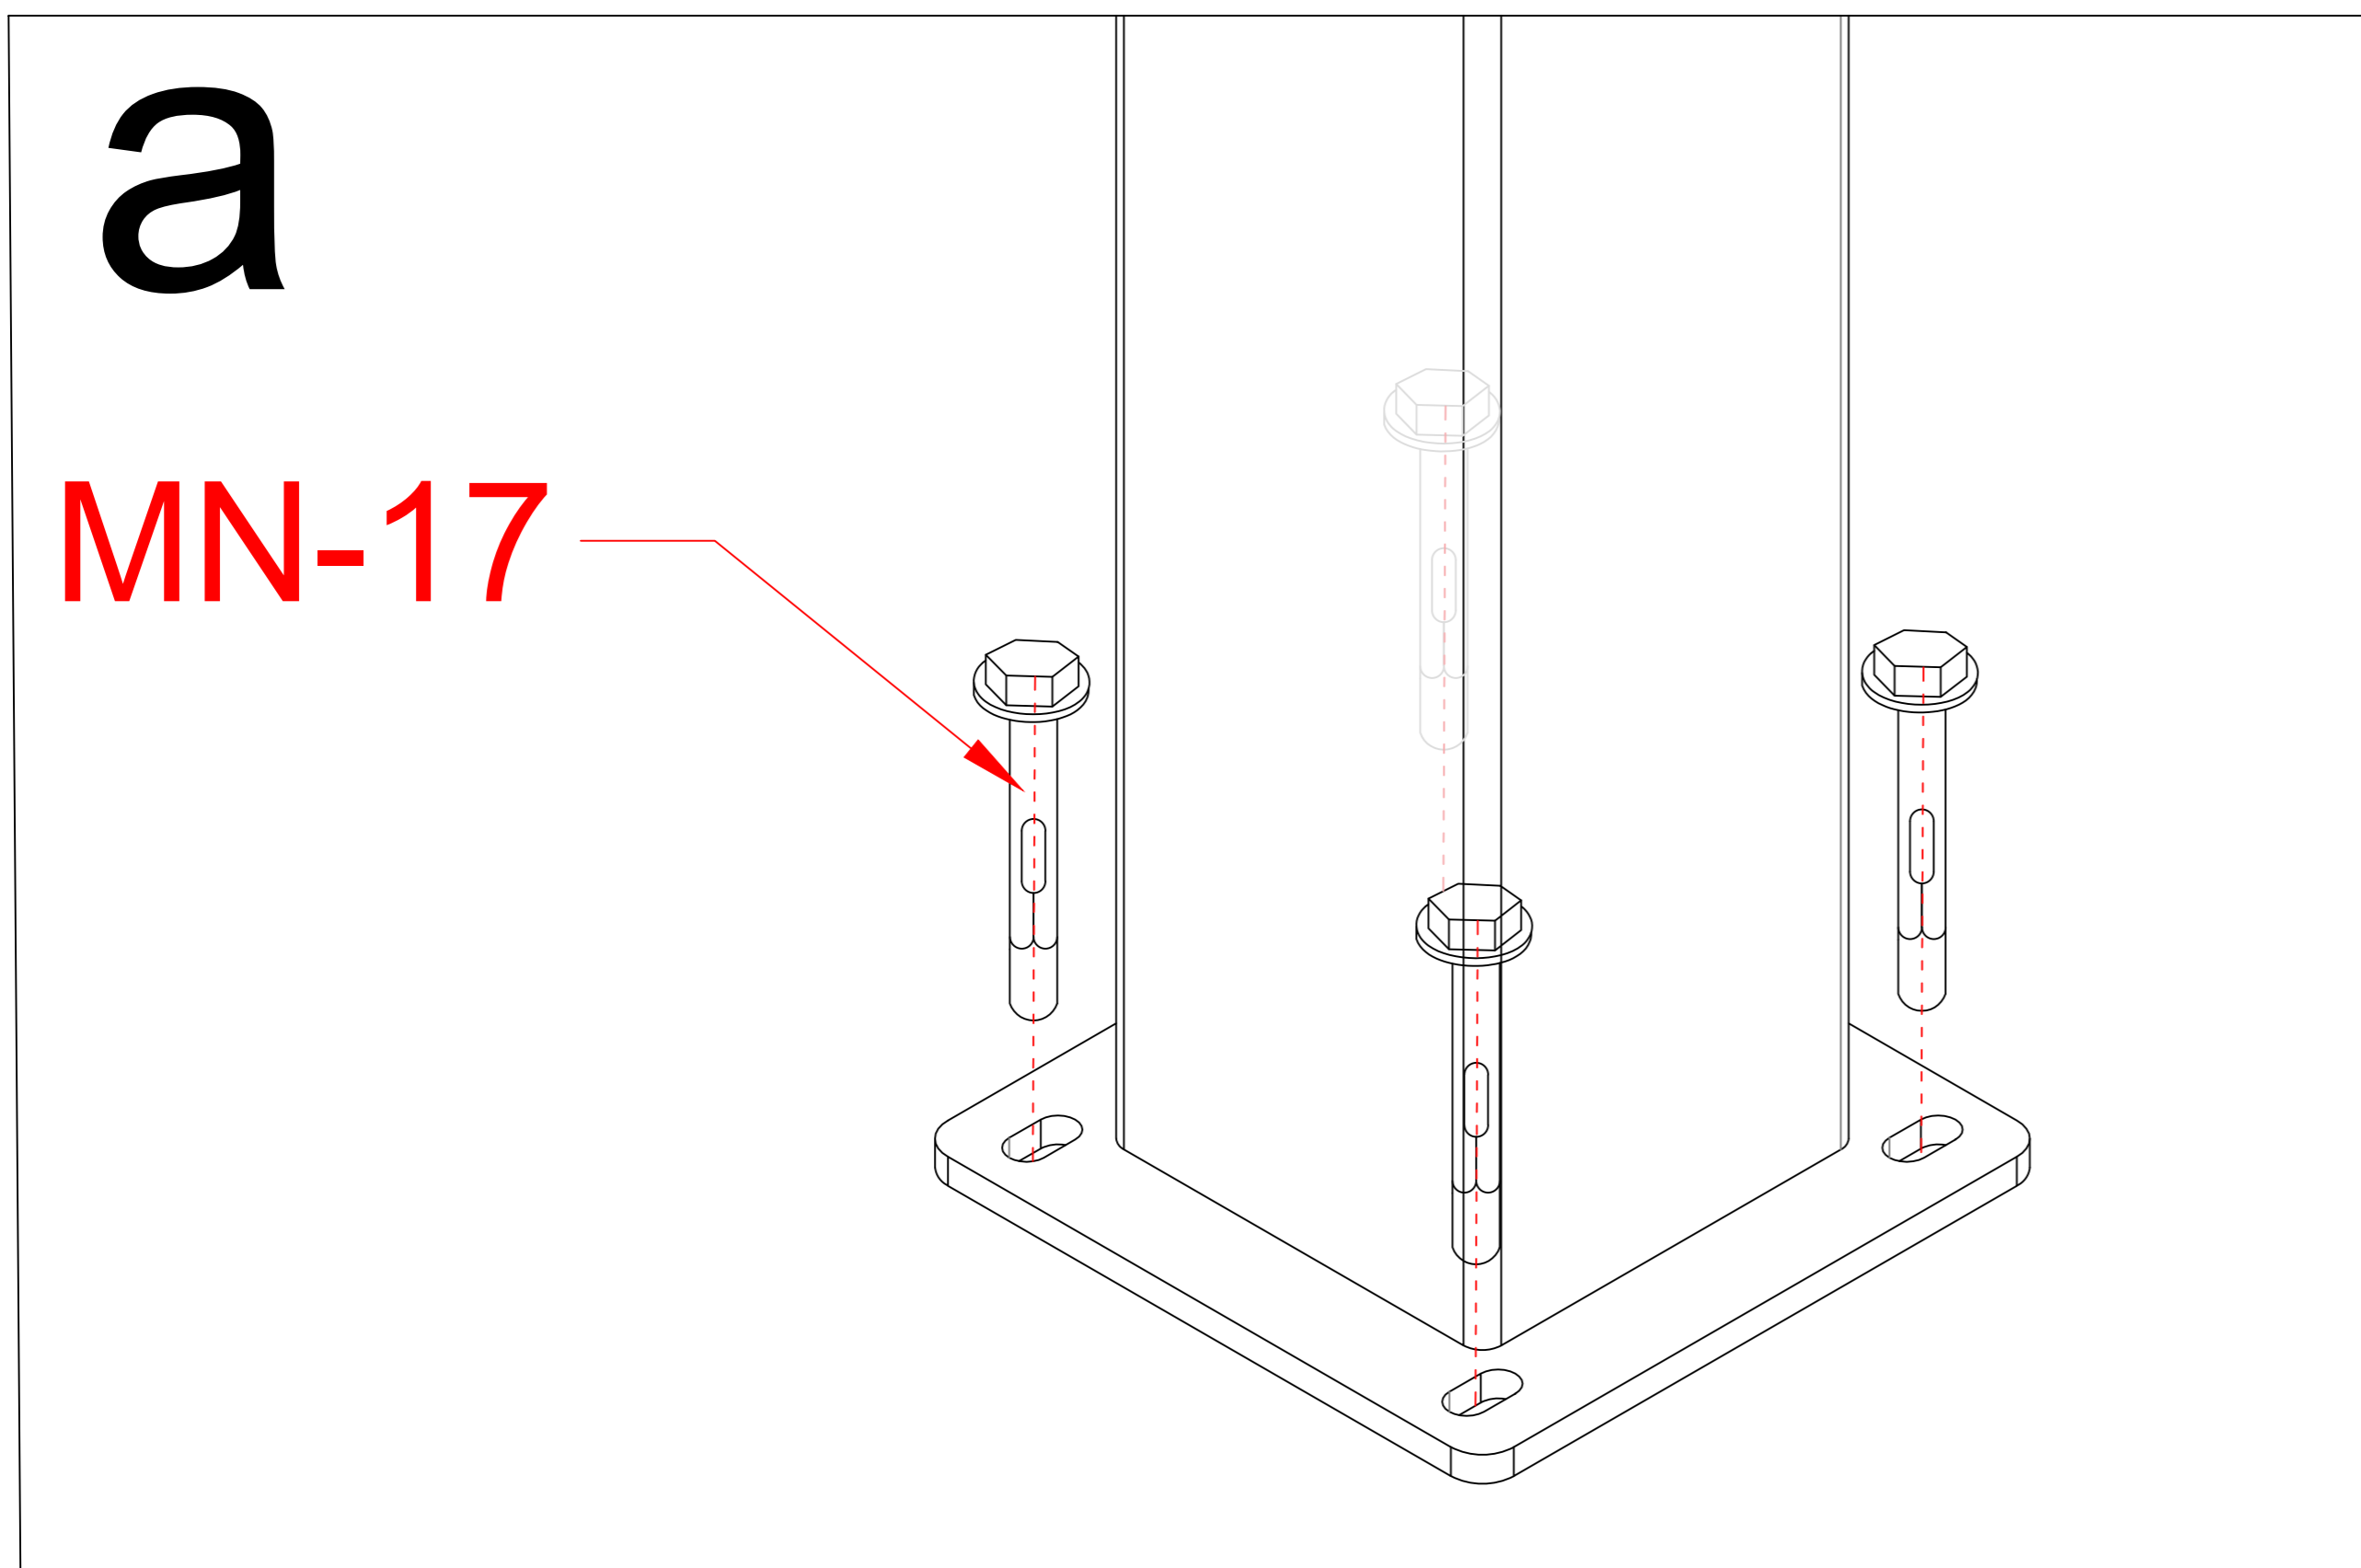

Pls measure the diagonal size and make sure the diagonal size keeps same before screw MN-17 mounted. If not, pls adjust it to same size.

MN-17		16
-------	--	----

MN-22		6
MN-18		35m

MN-13	pc	5
MN-15		1
MN-19		15m