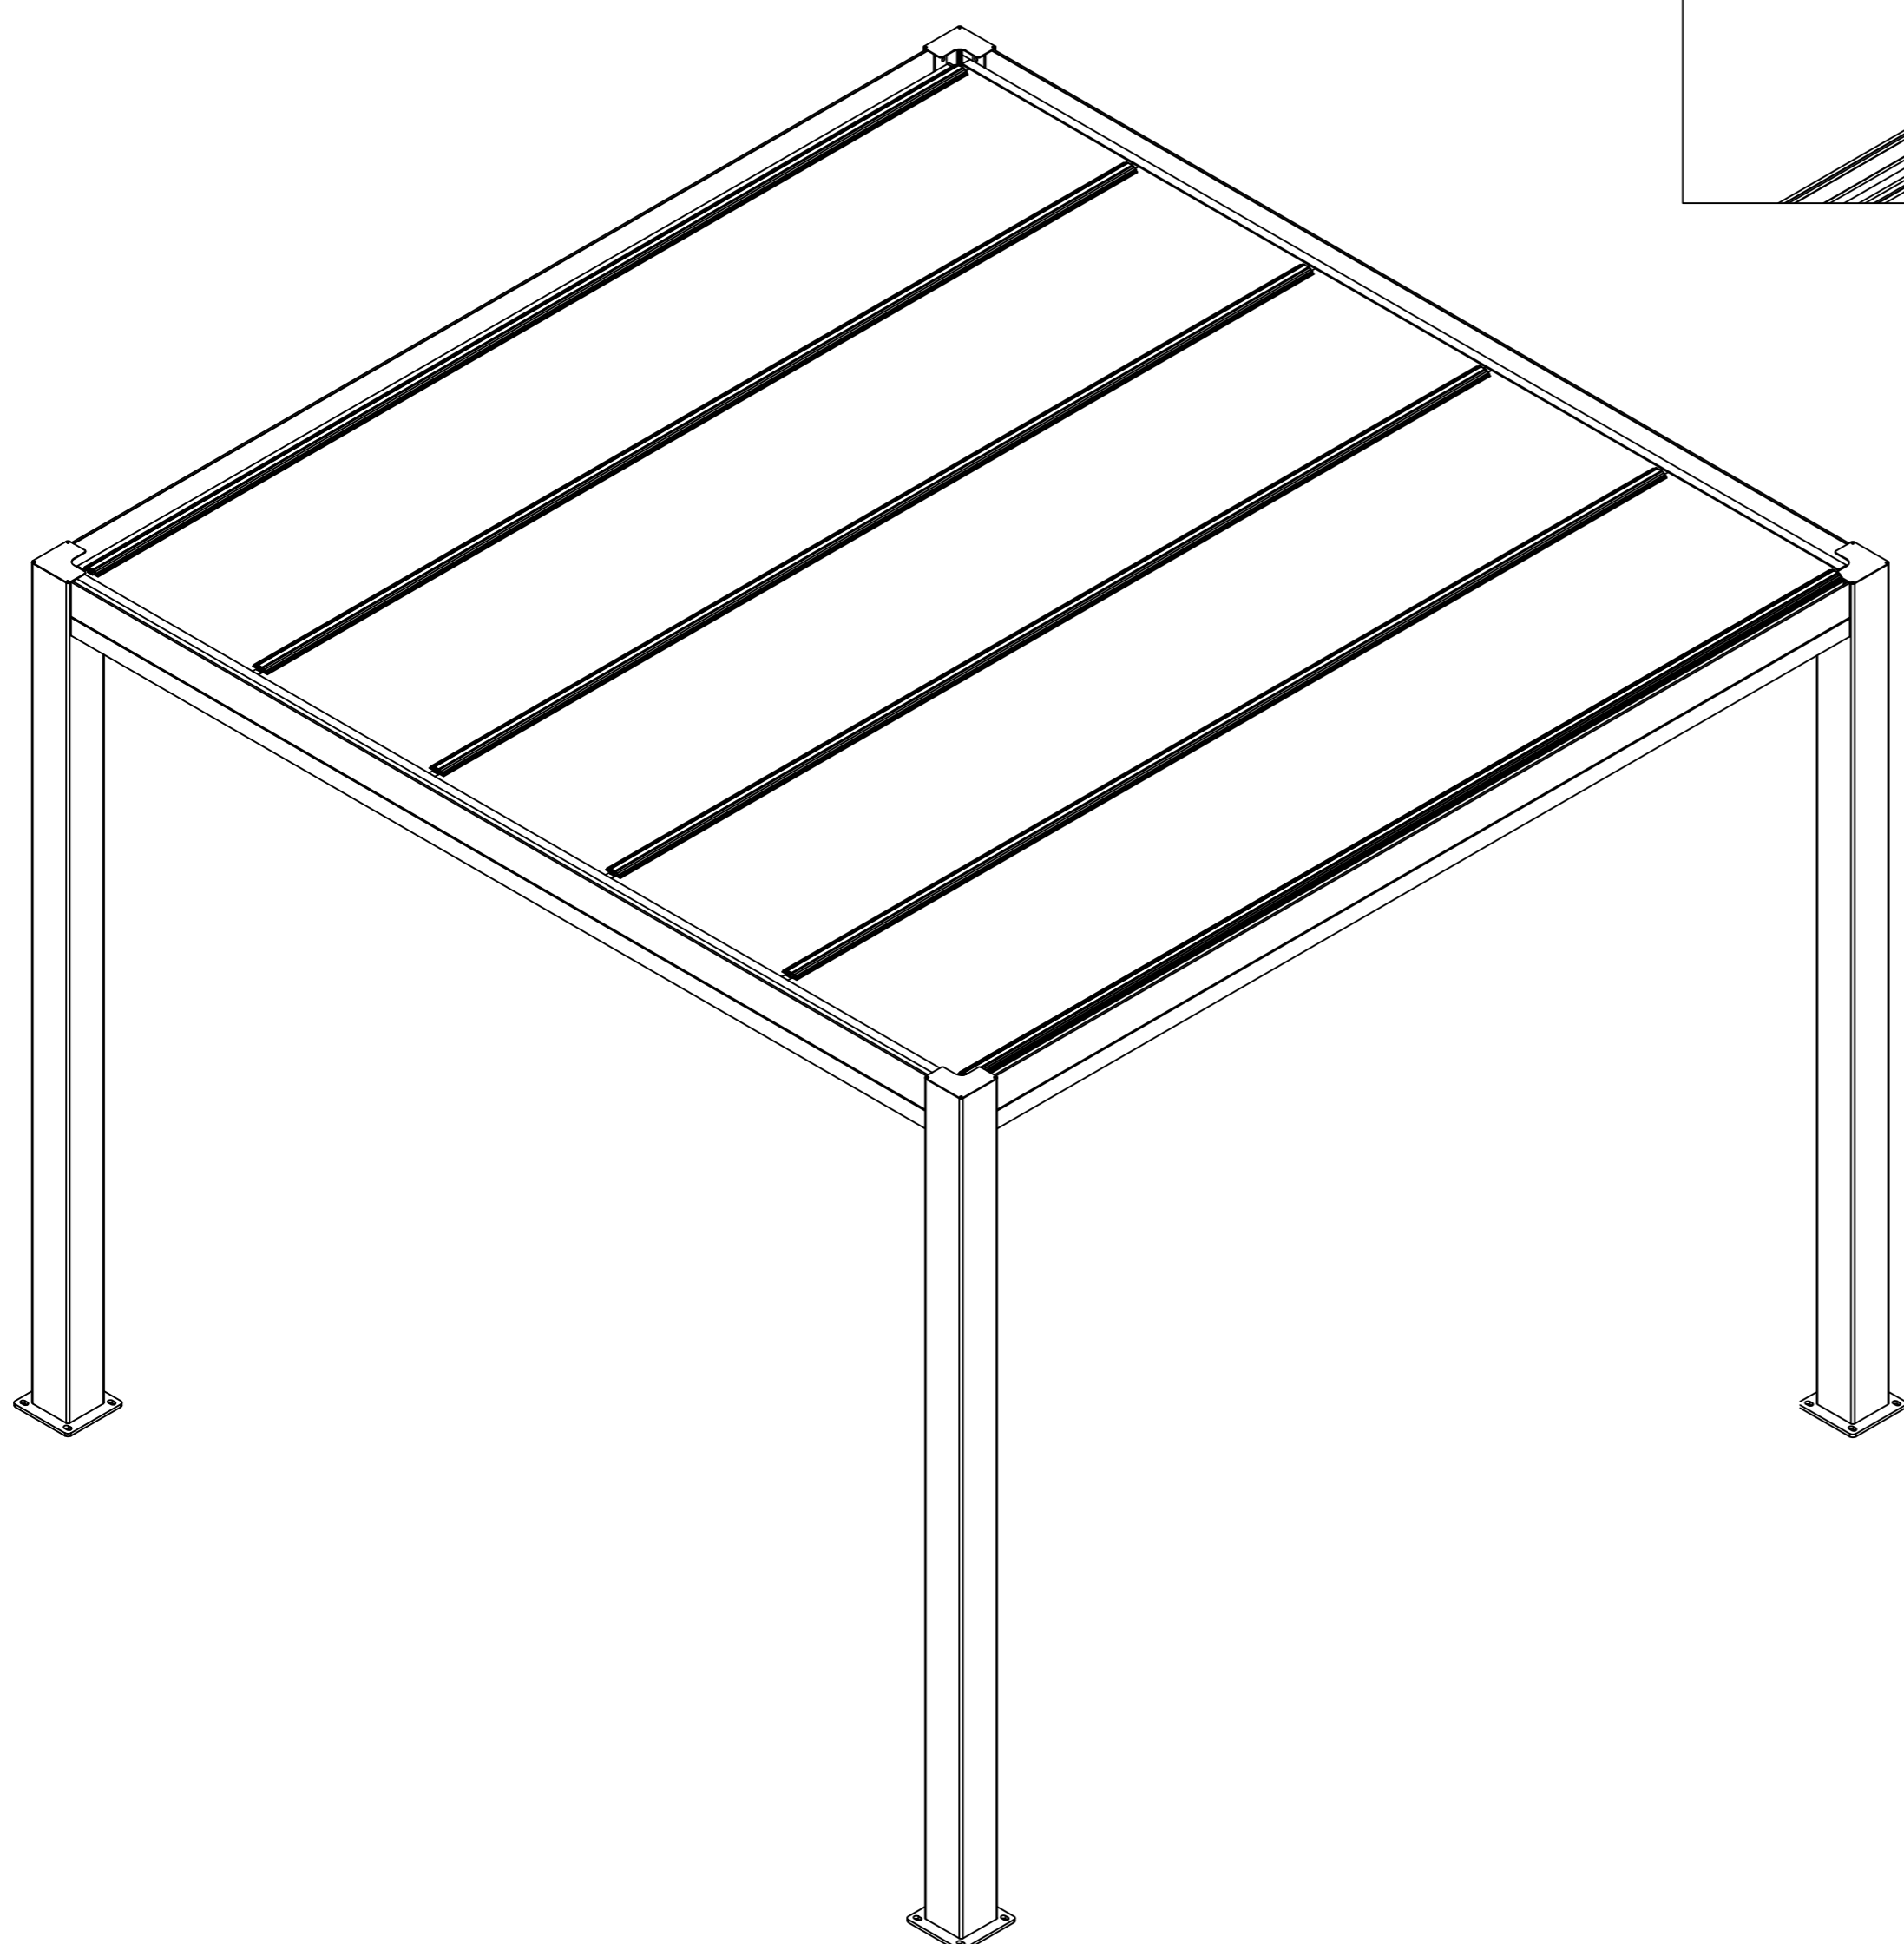

MN-14		12
MN-27		2