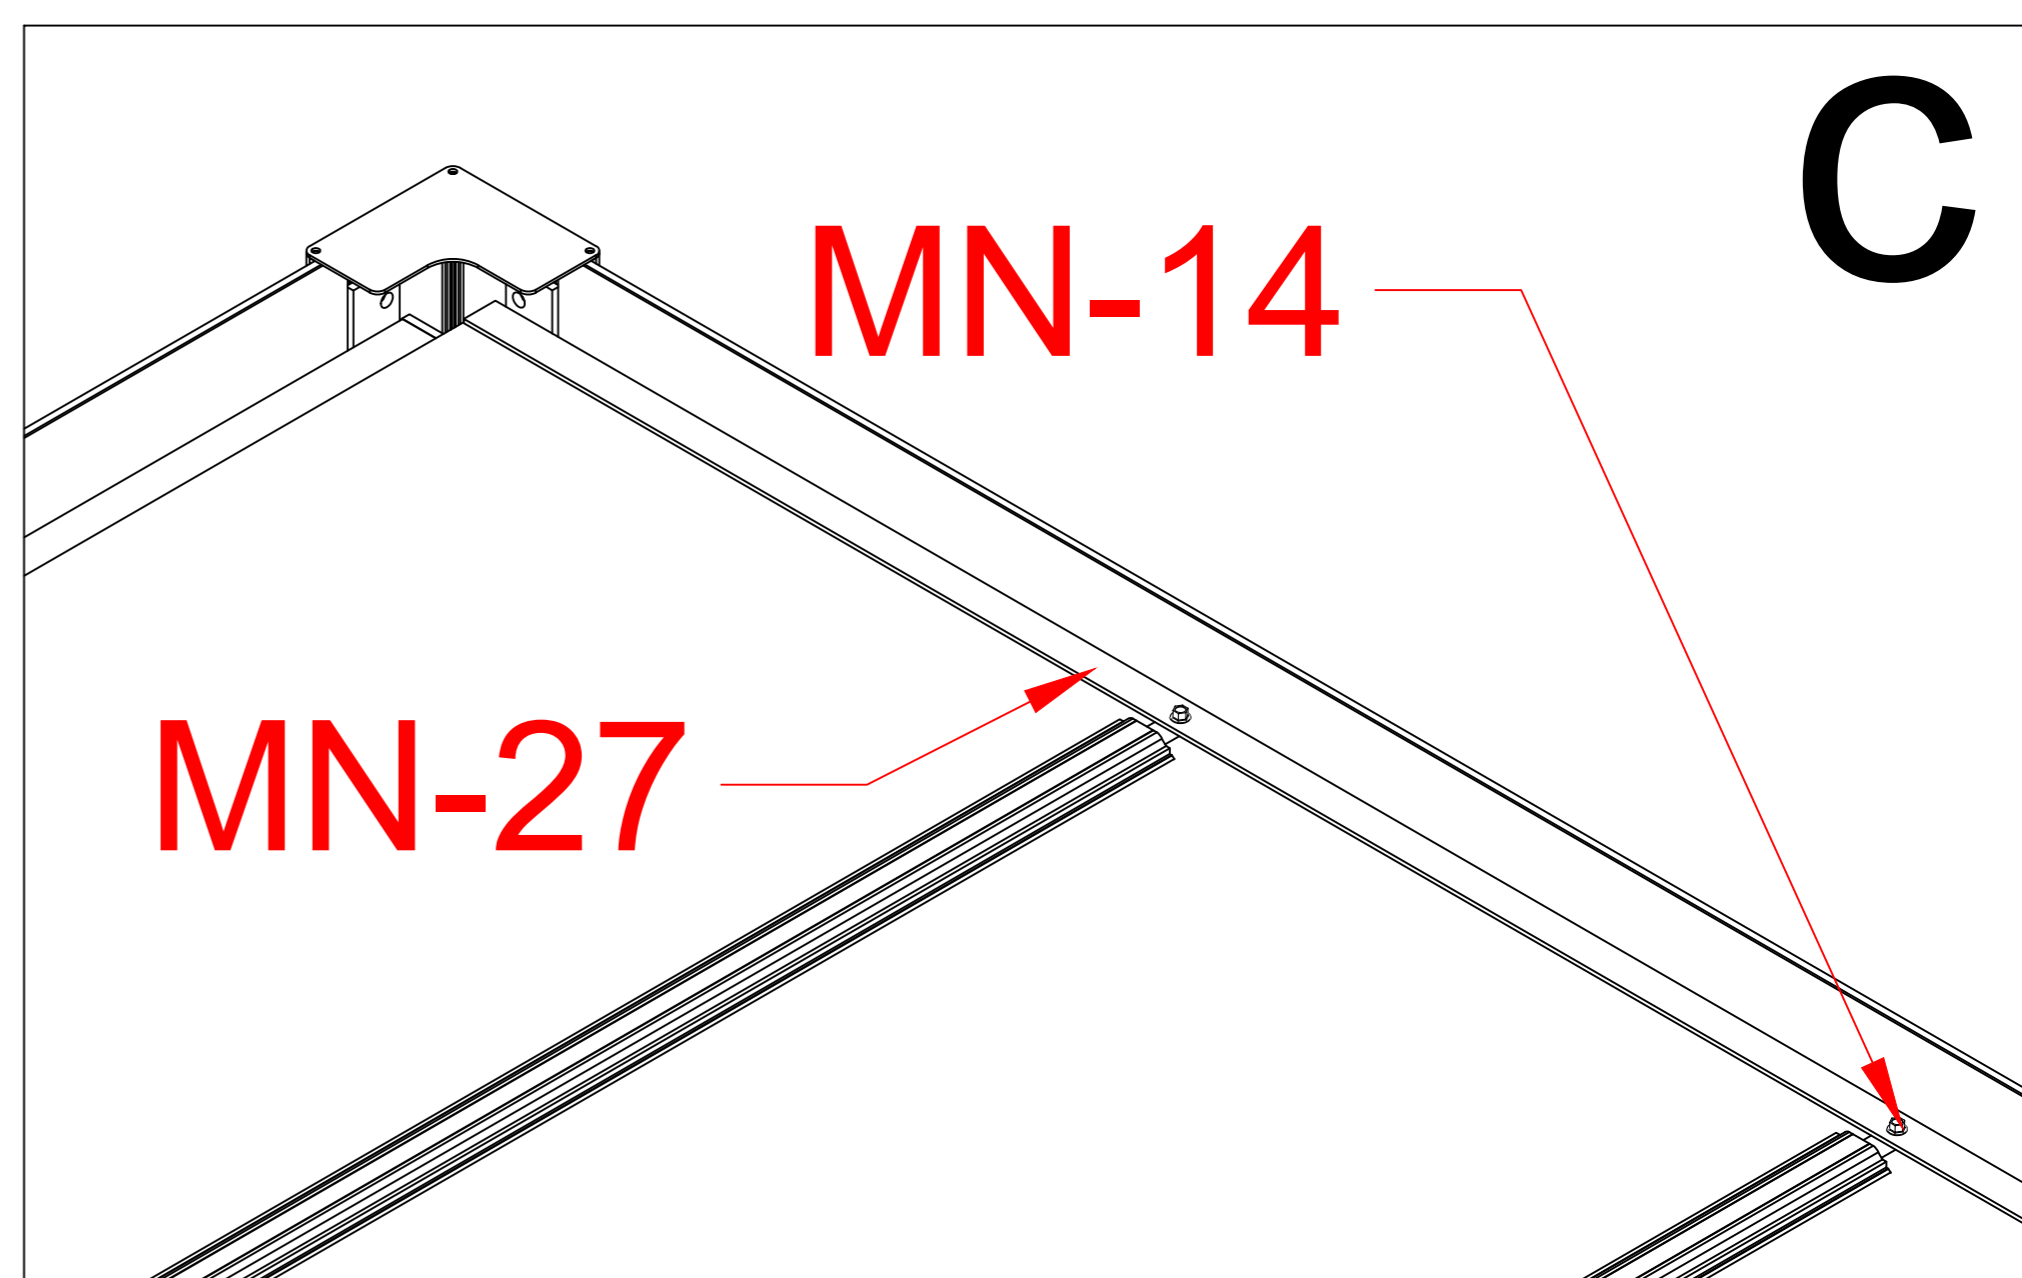

MN-14		12
MN-27		2