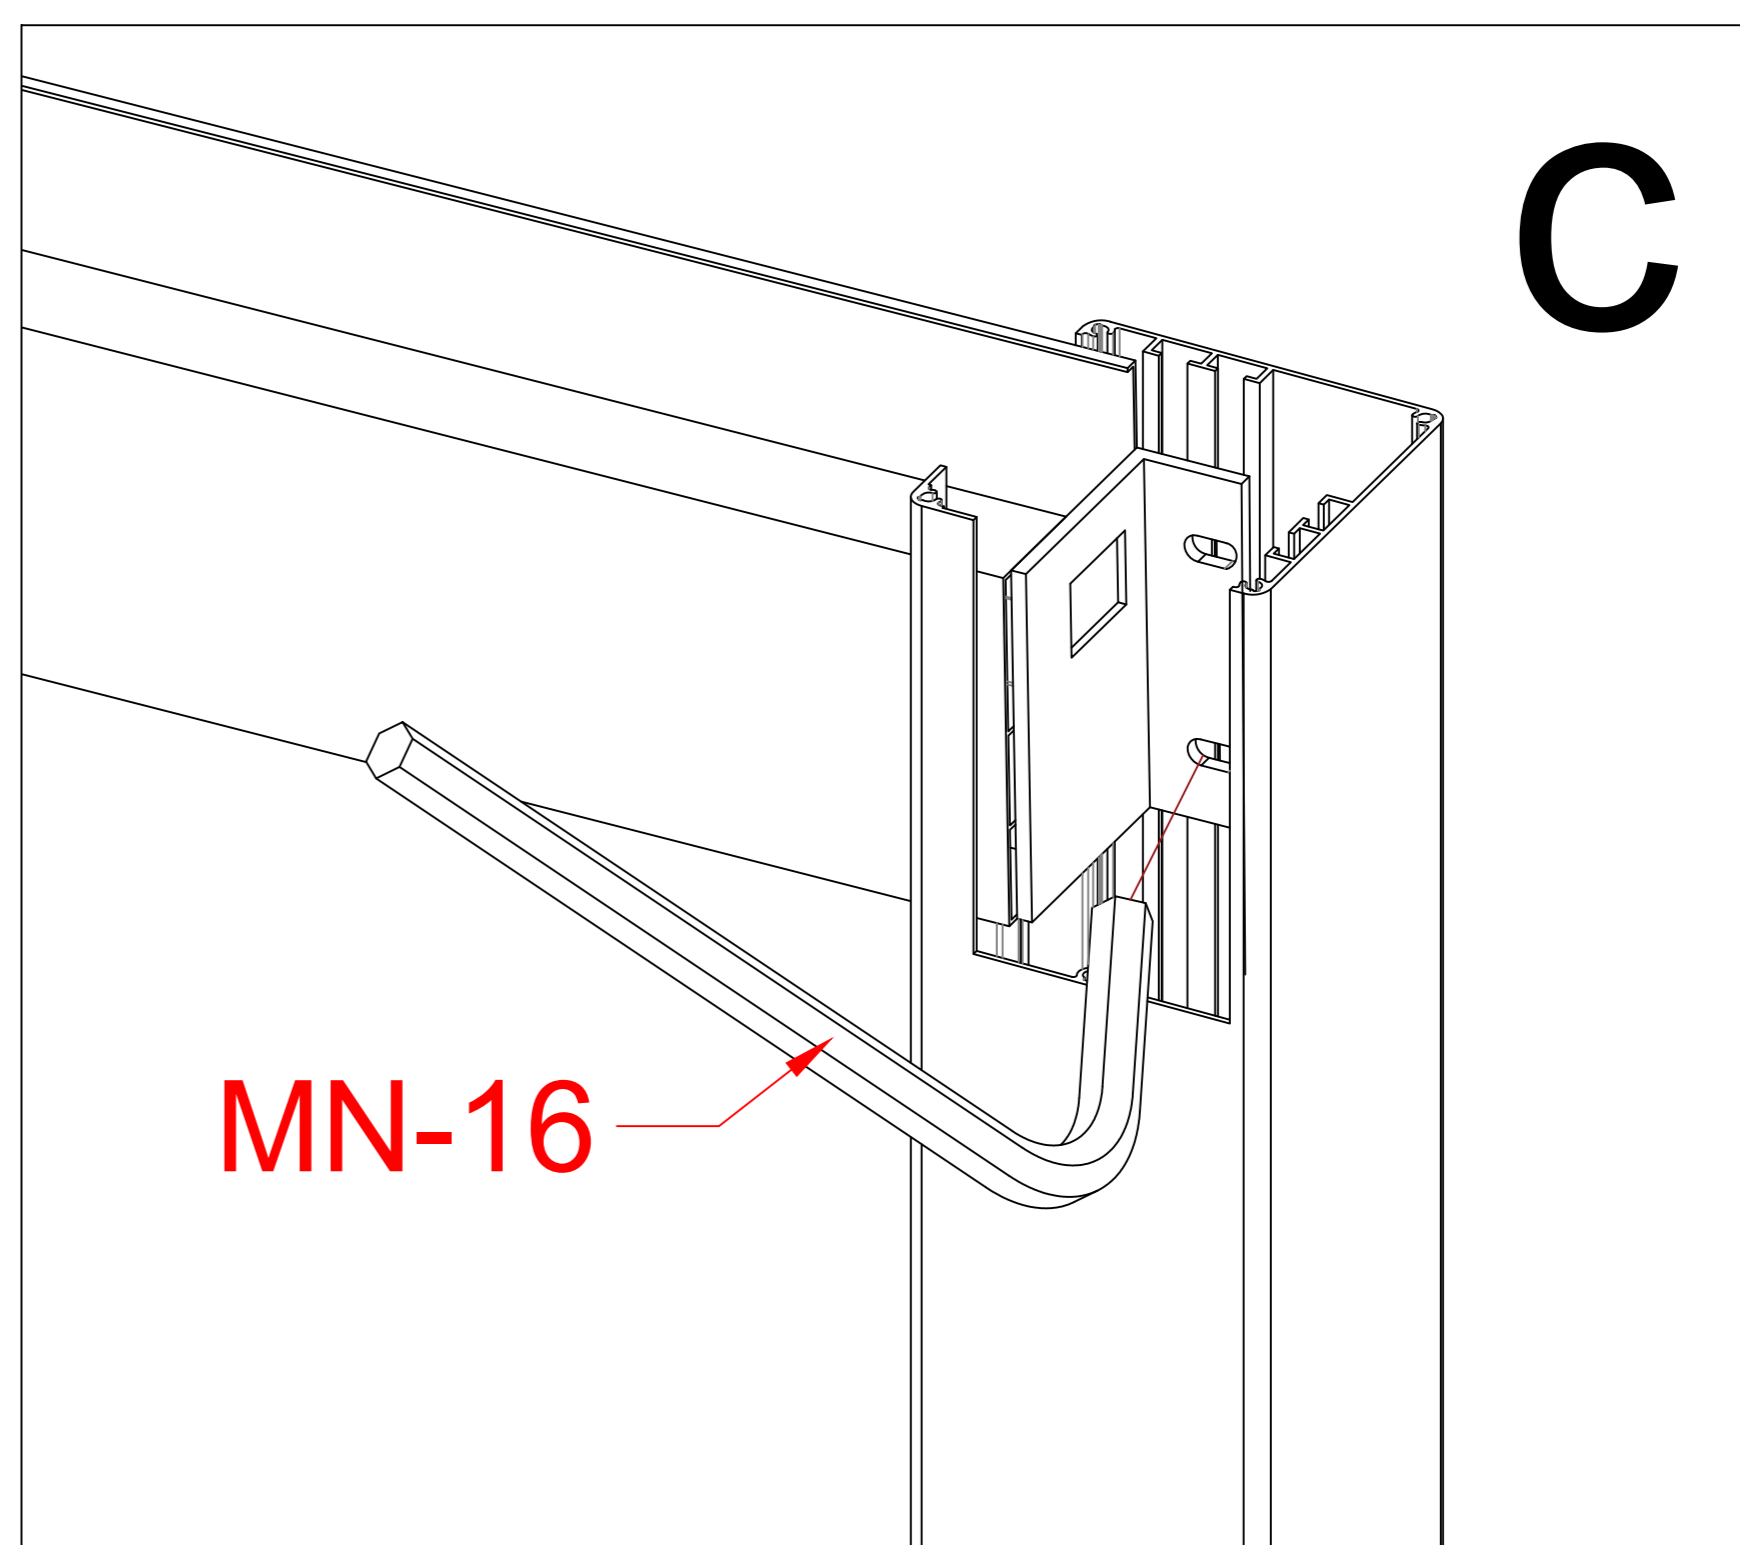

MN-02		2
MN-16		1