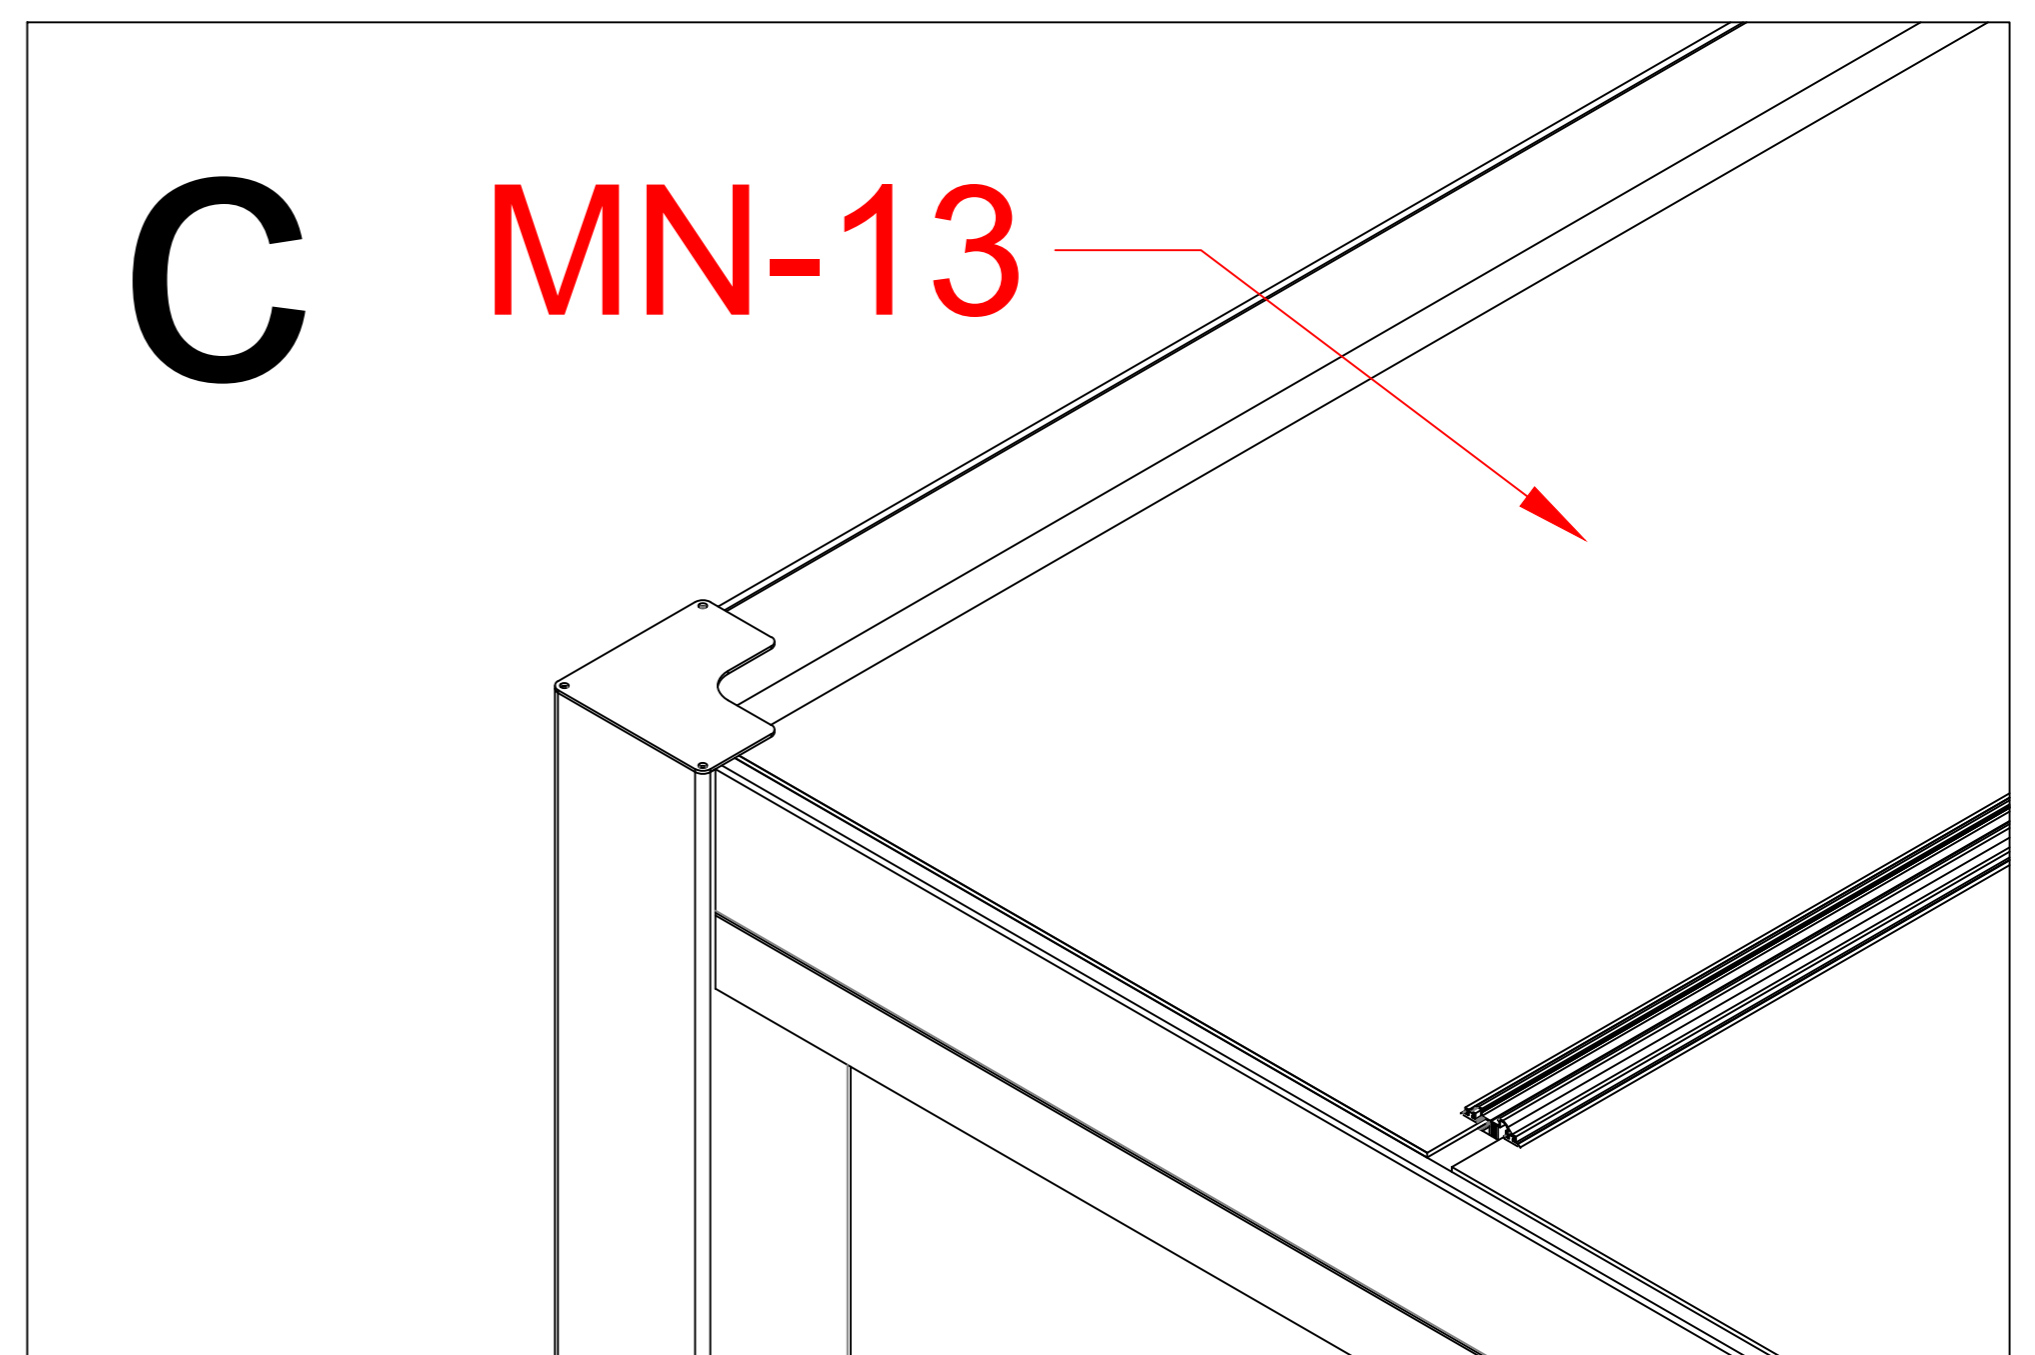

Pls measure the diagonal size and make sure the diagonal size keeps same before screw MN-17 mounted. If not, pls adjust it to same size.

MN-17		16
-------	--	----

MN-22		6
MN-18		35m

MN-13	pc	5
MN-15		1
MN-19		15m