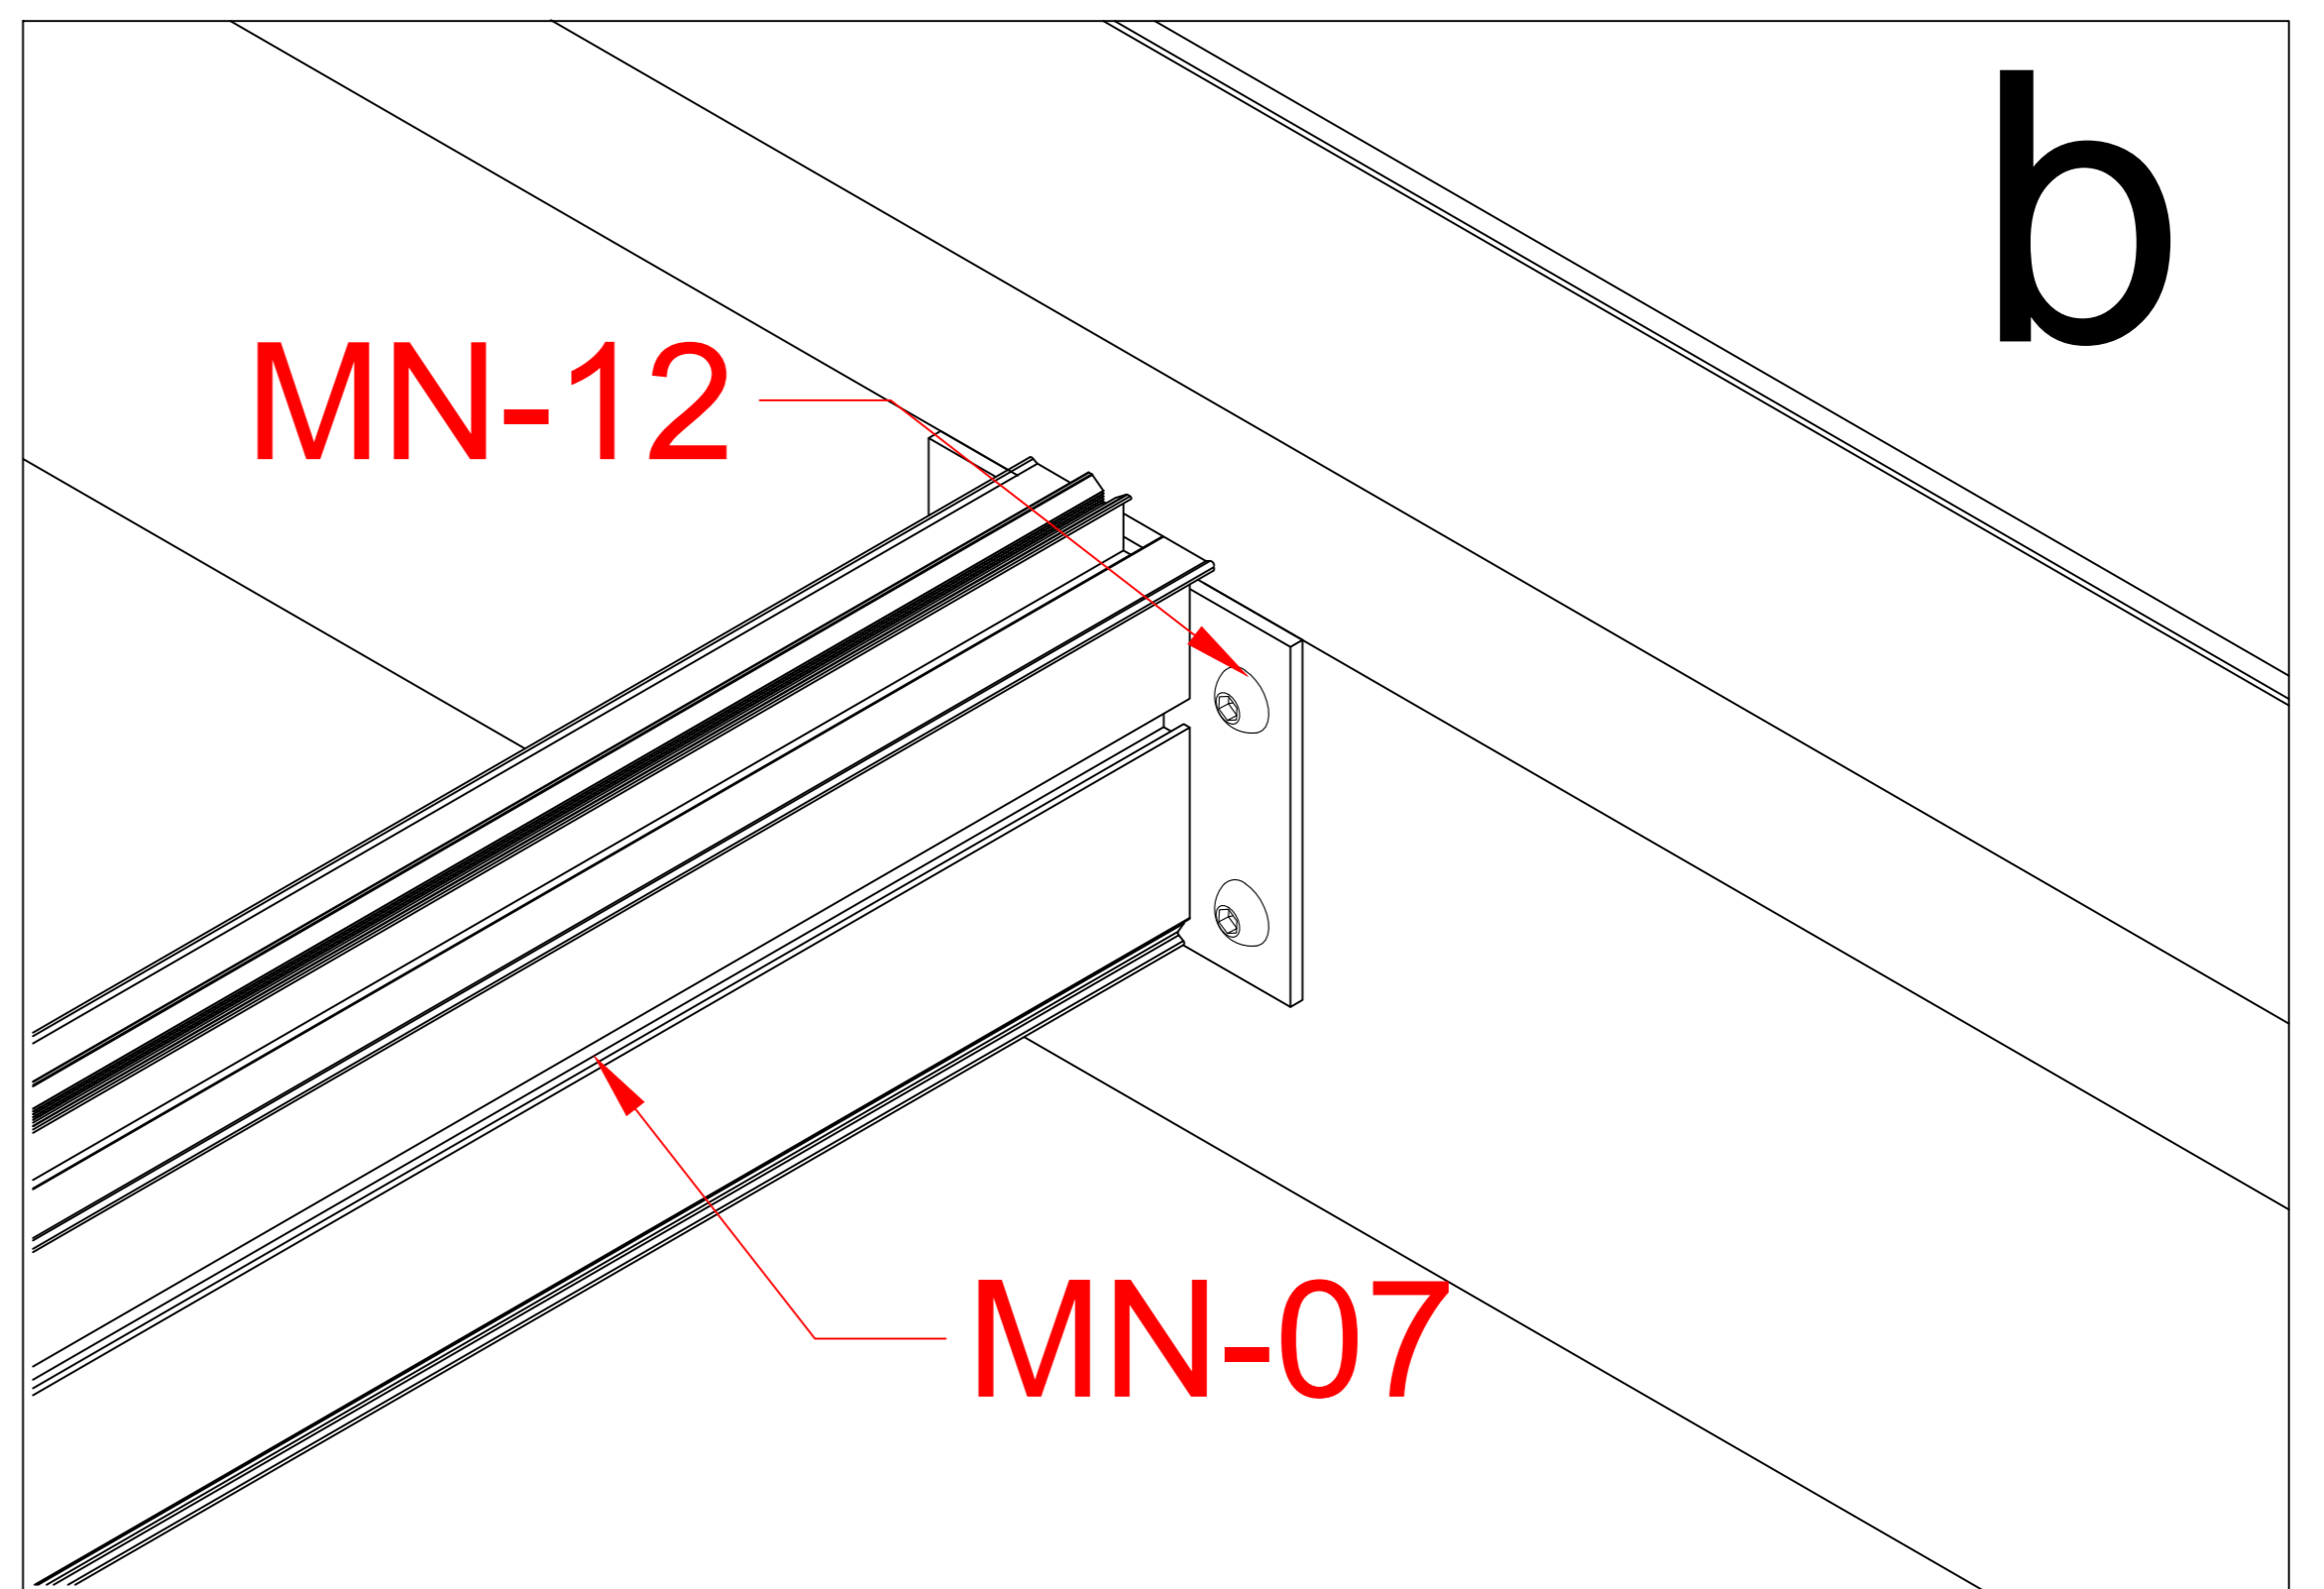

MN-07		4
MN-12		32