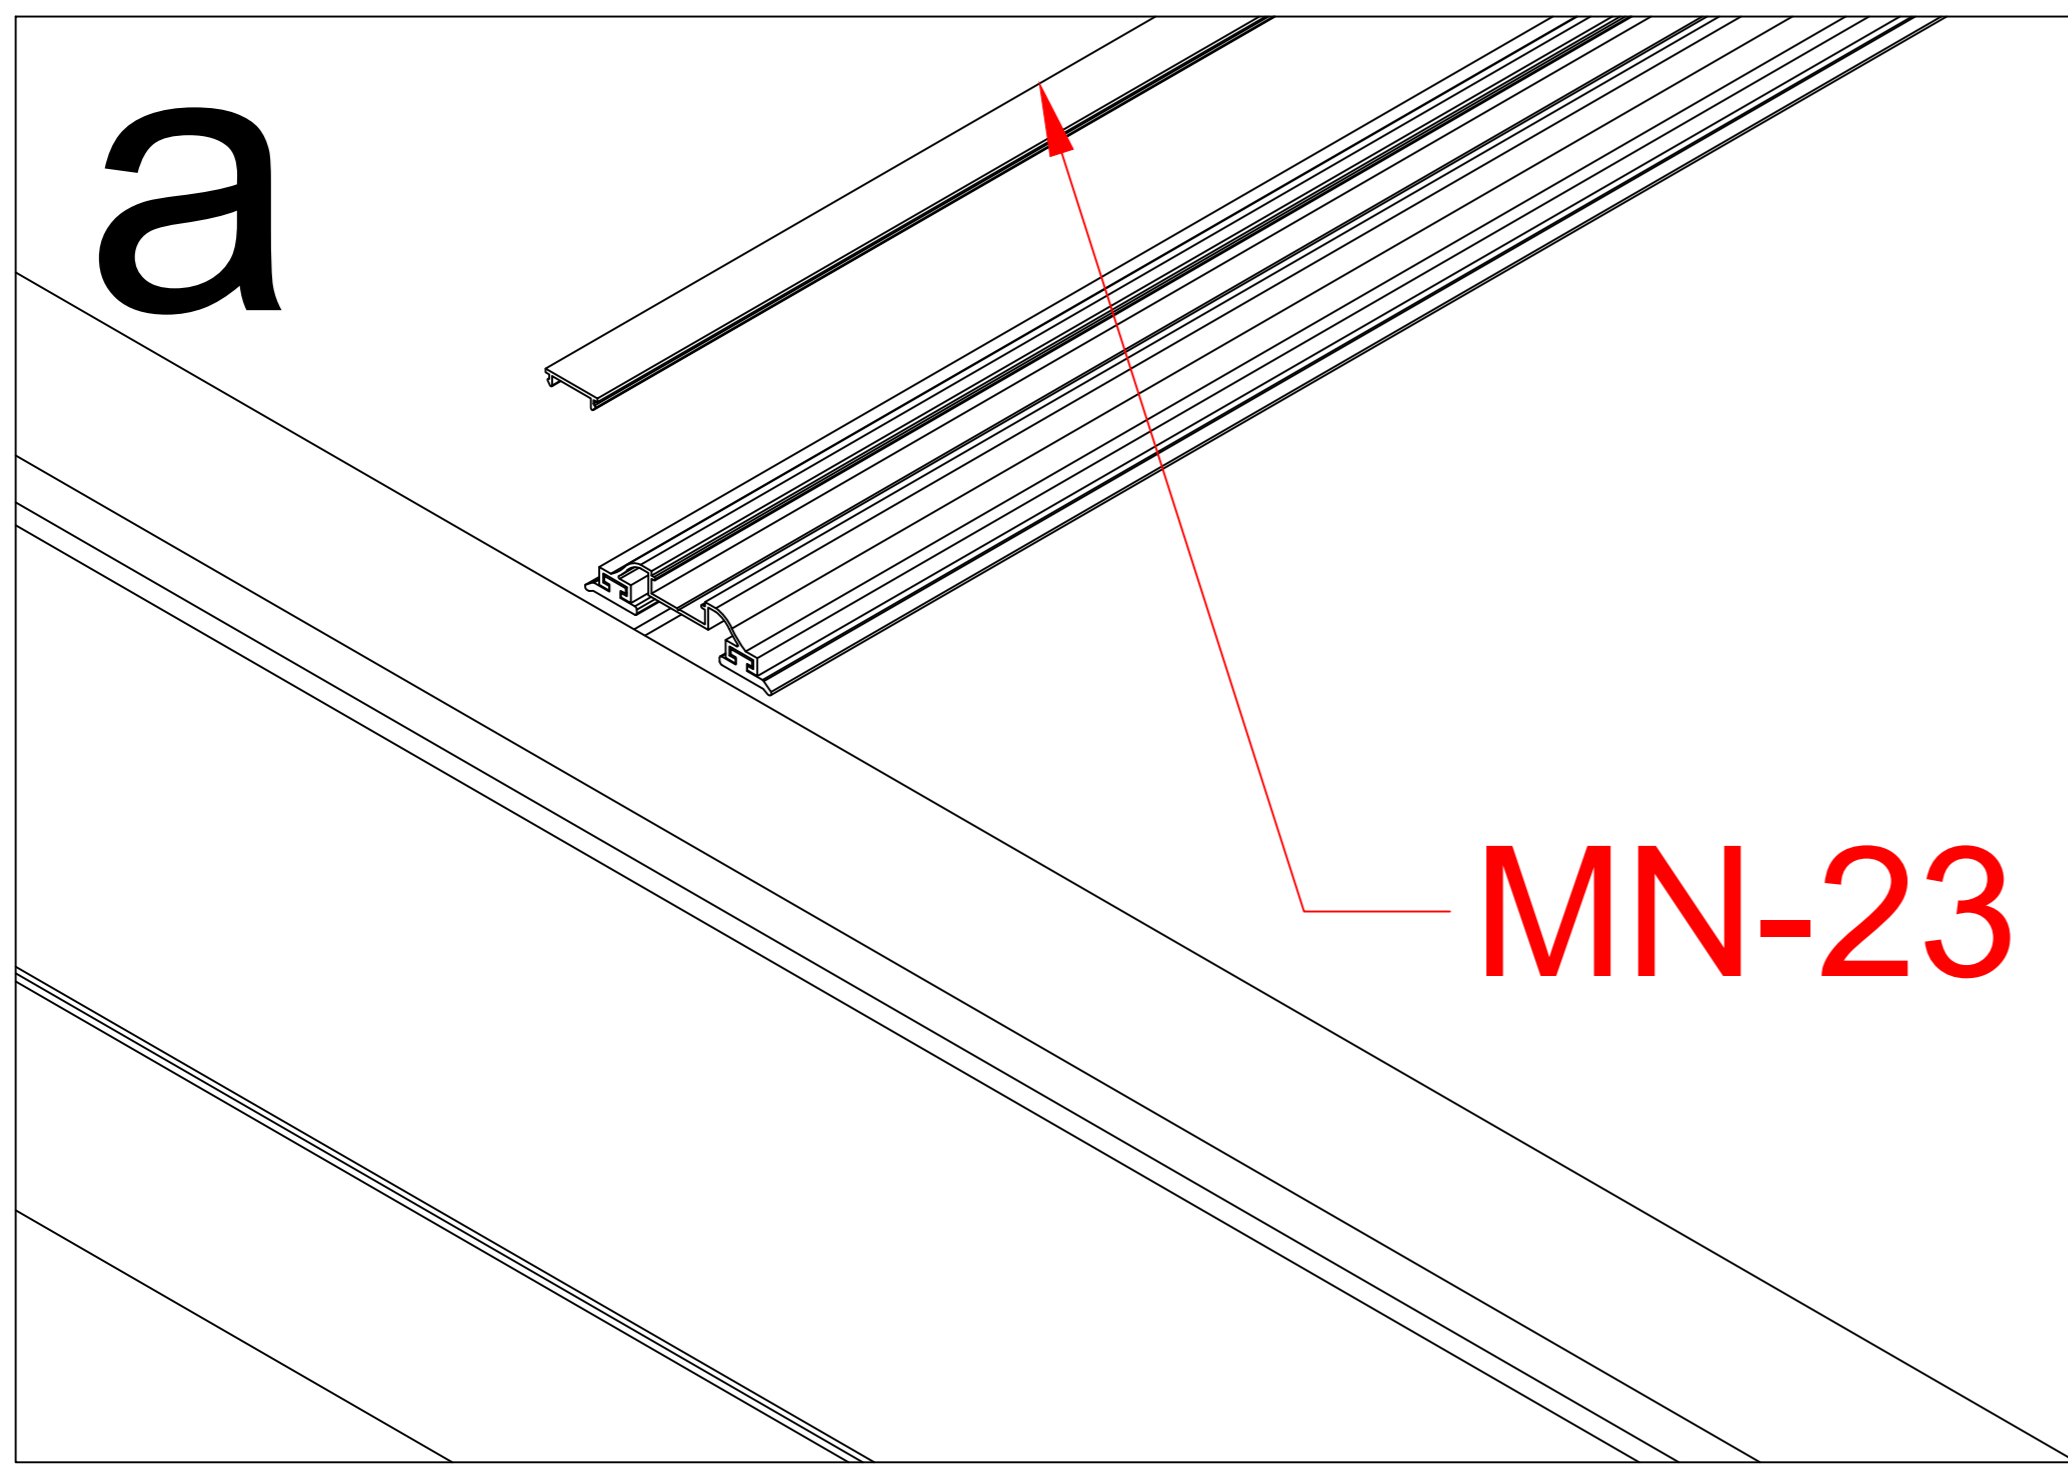

MN-23	_____	6