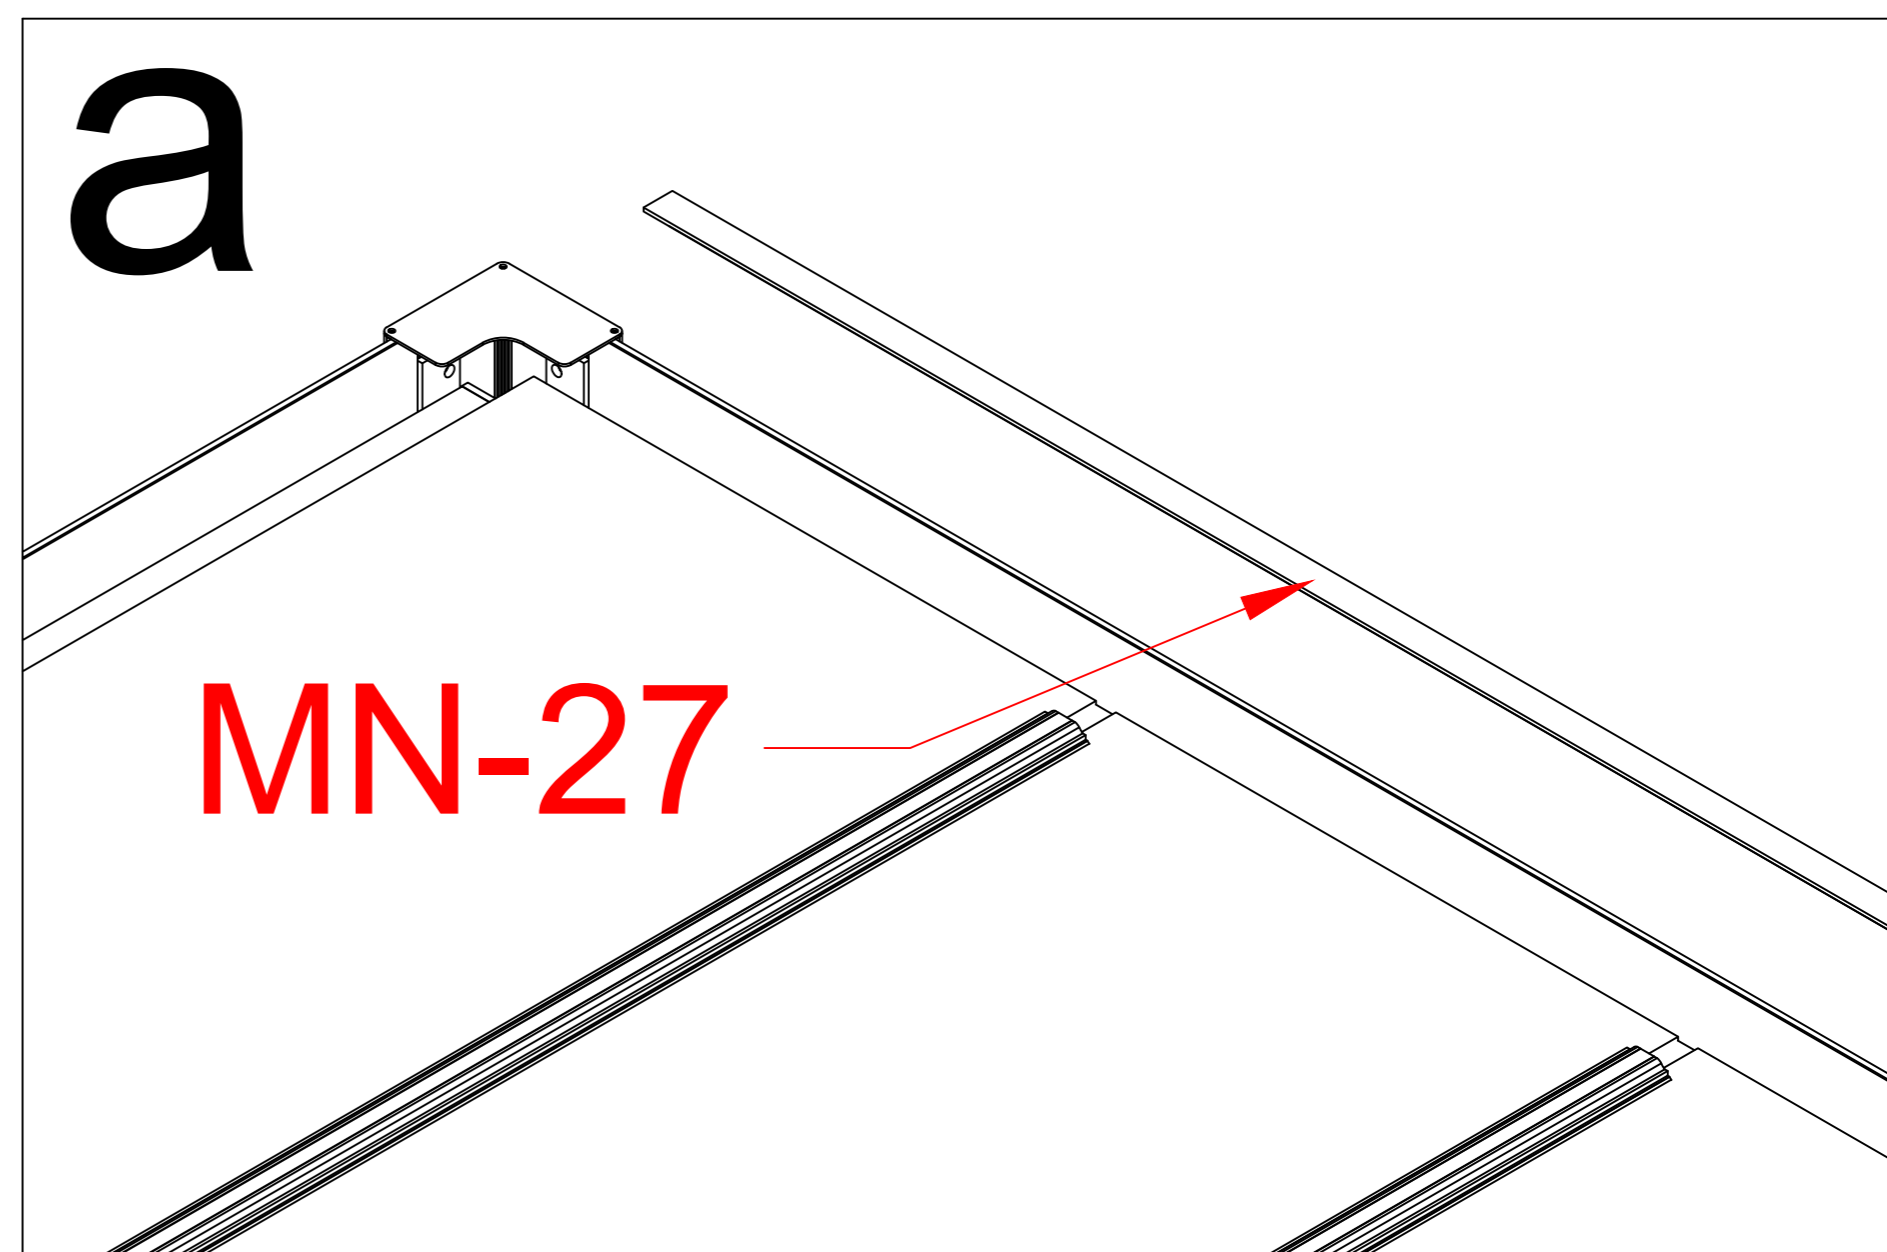

MN-14		12
MN-27		2