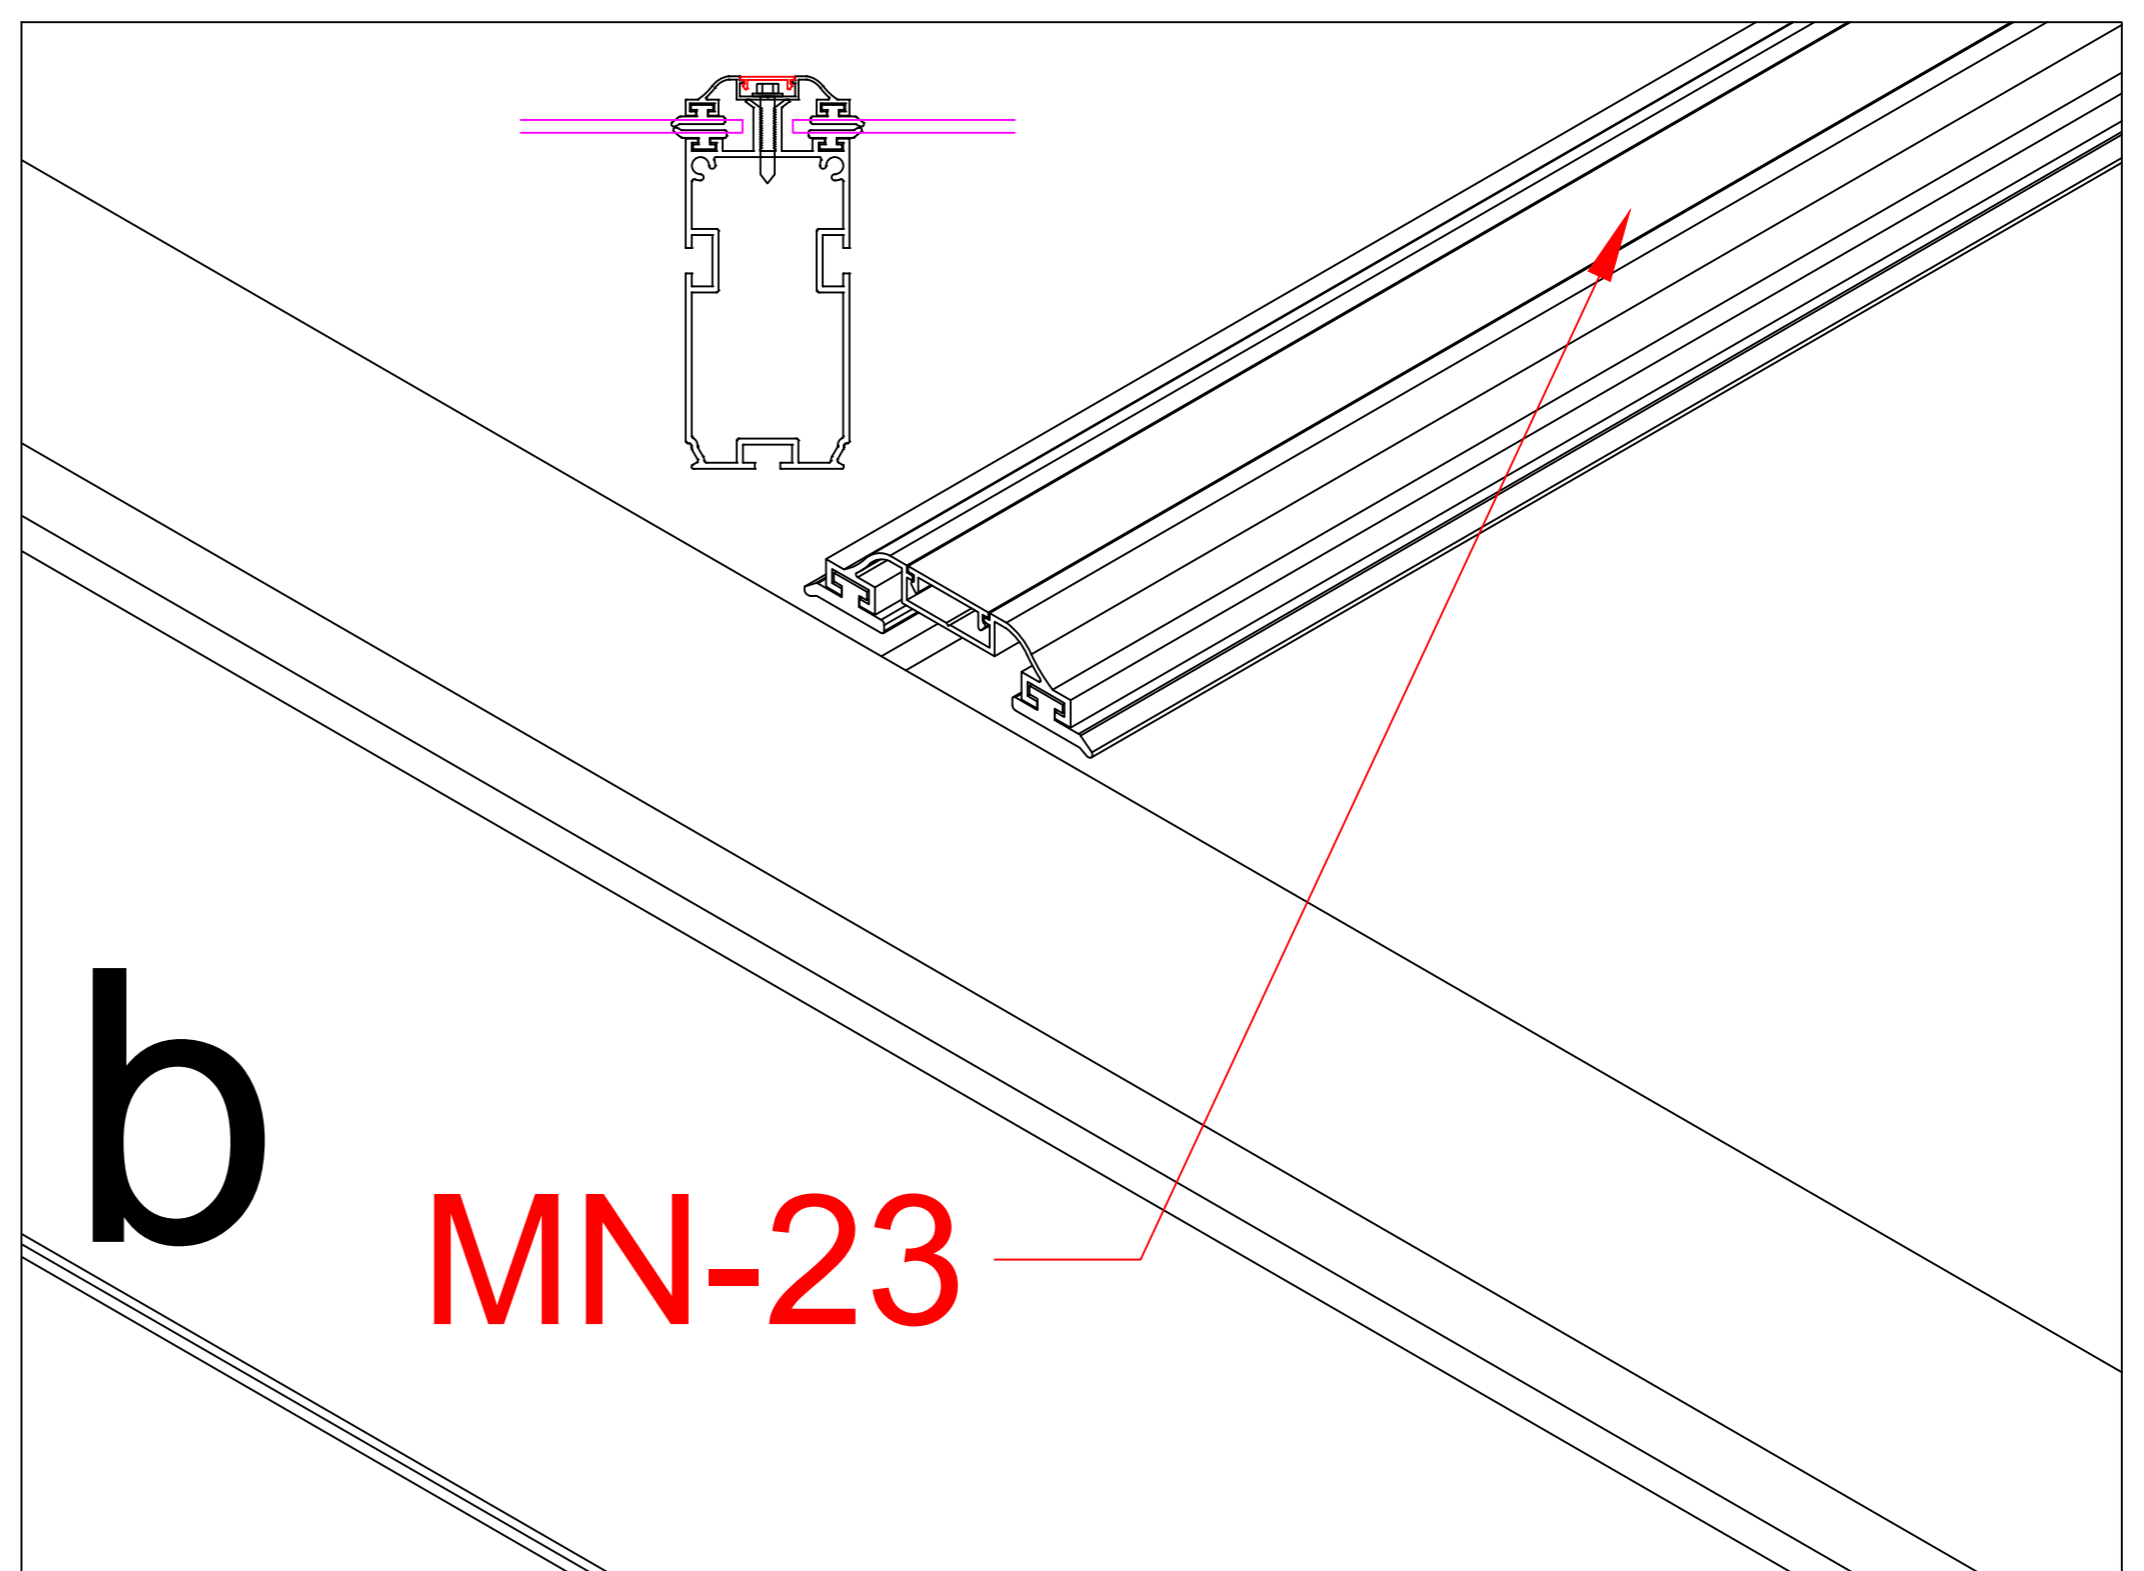

MN-23	_____	6