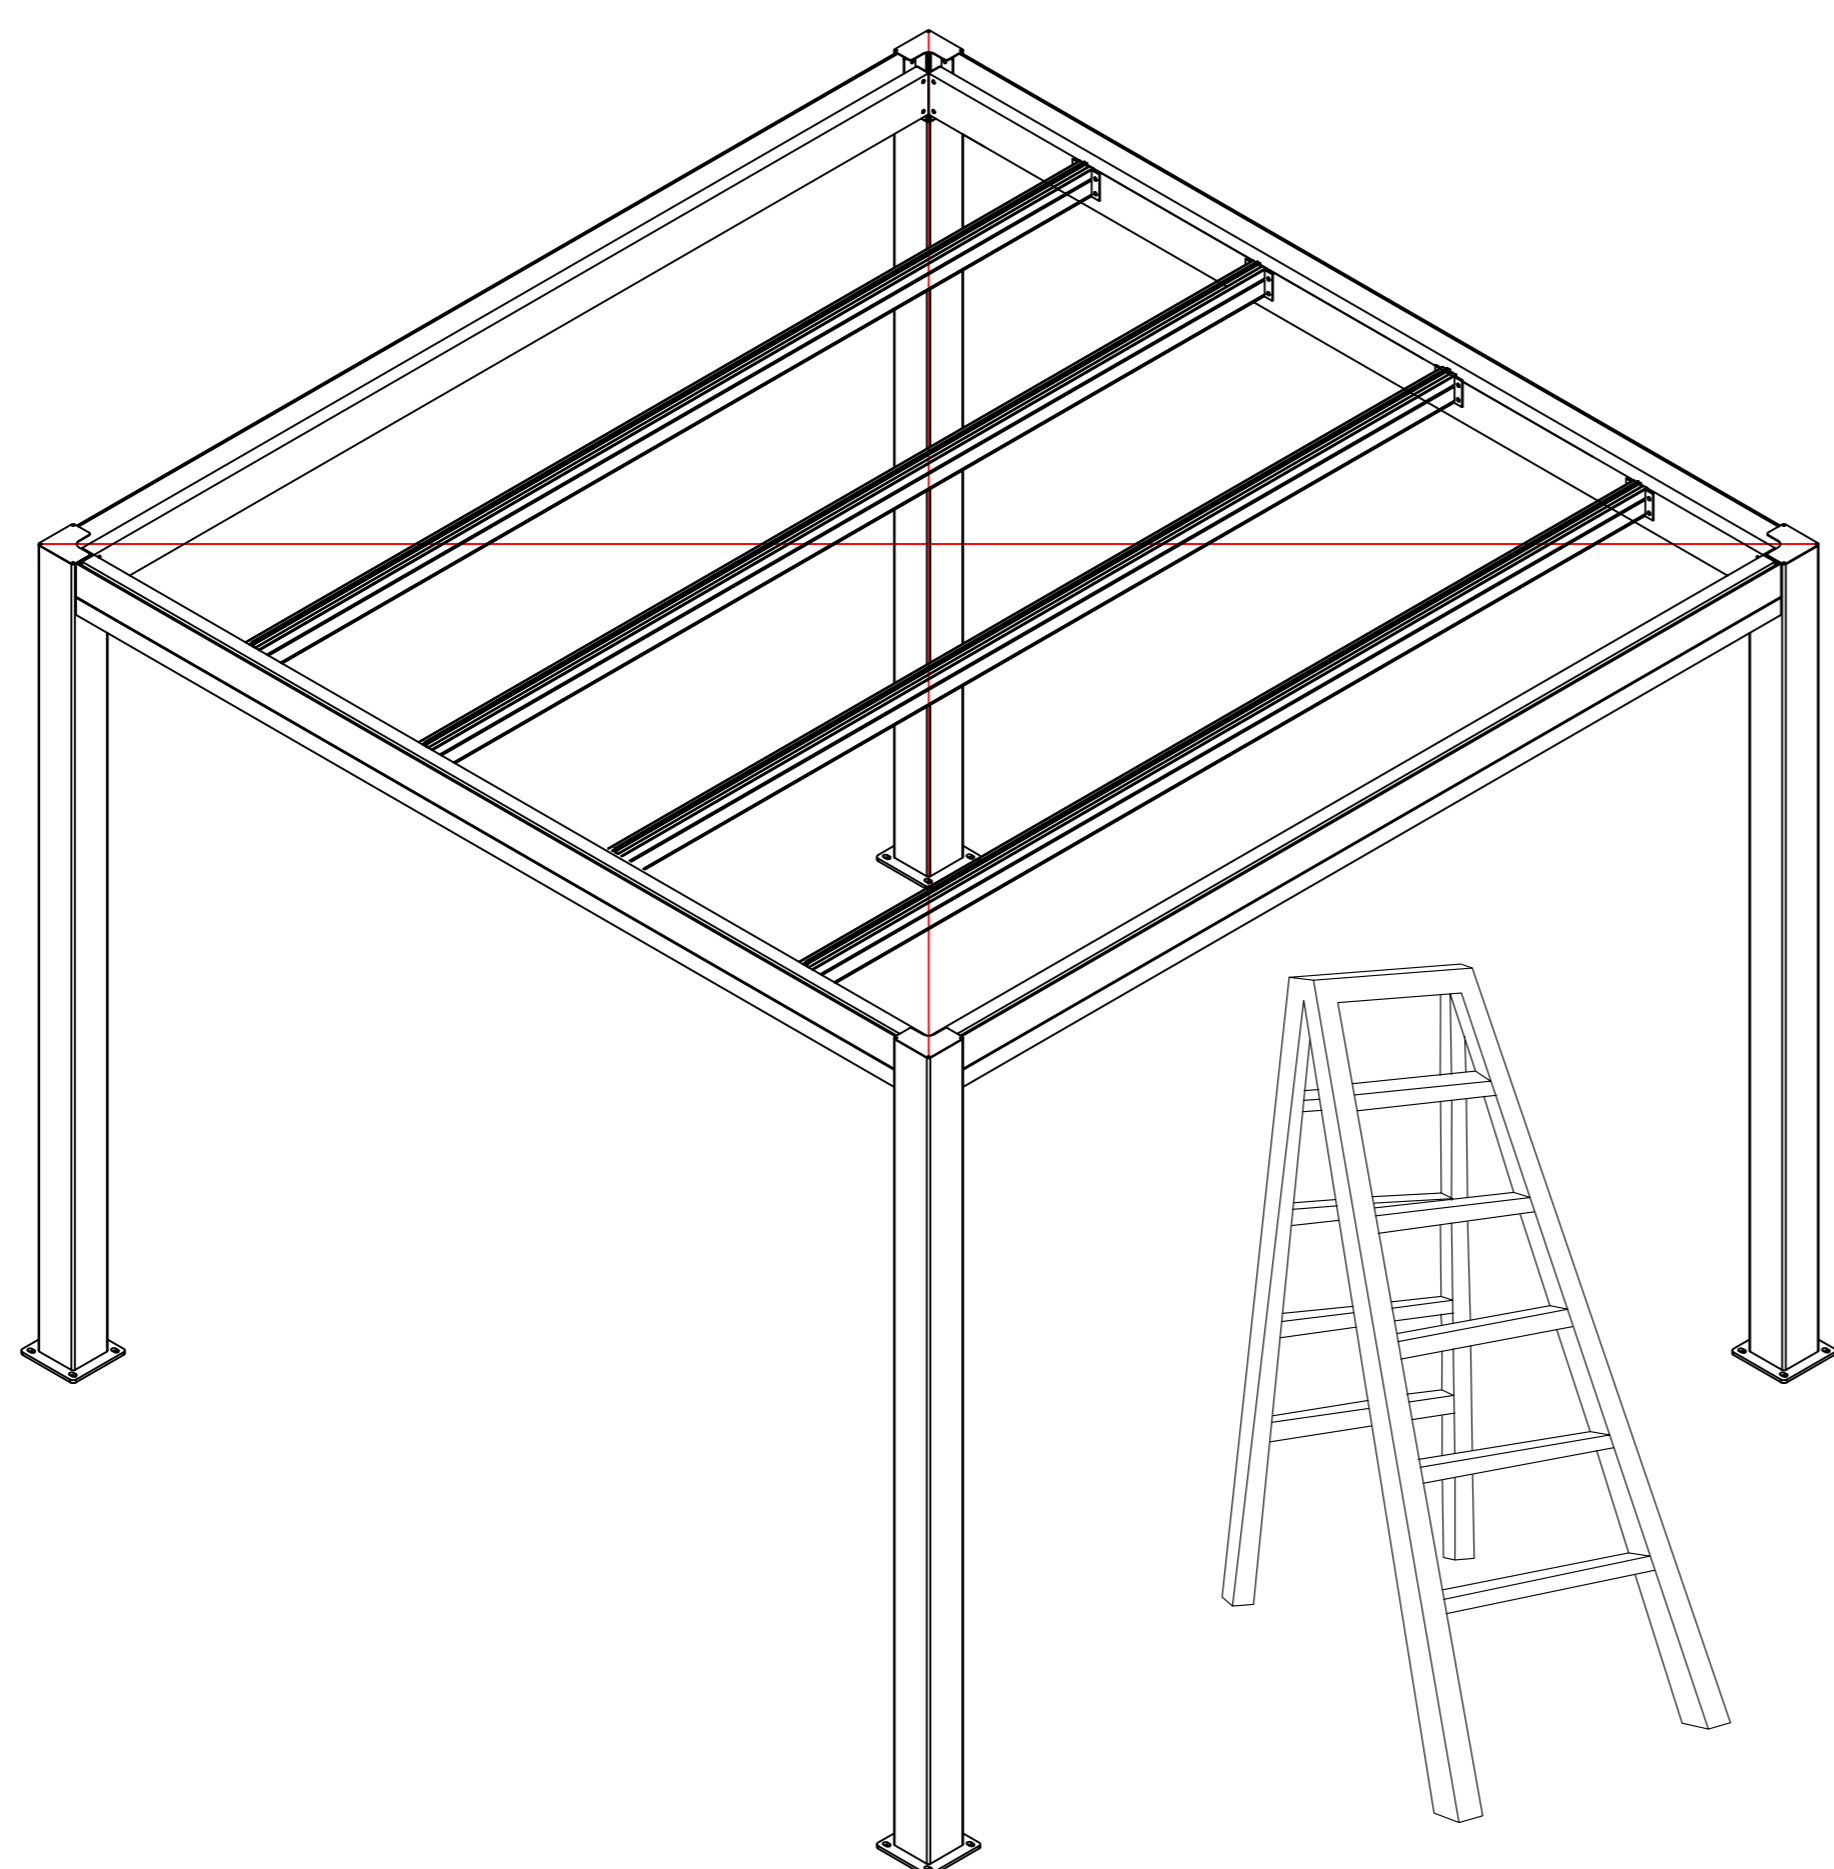

Pls measure the diagonal size and make sure the diagonal size keeps same before screw MN-17 mounted. If not, pls adjust it to same size.

MN-17		16
-------	--	----

MN-22		6
MN-18		35m

MN-13	pc	5
MN-15		1
MN-19		15m