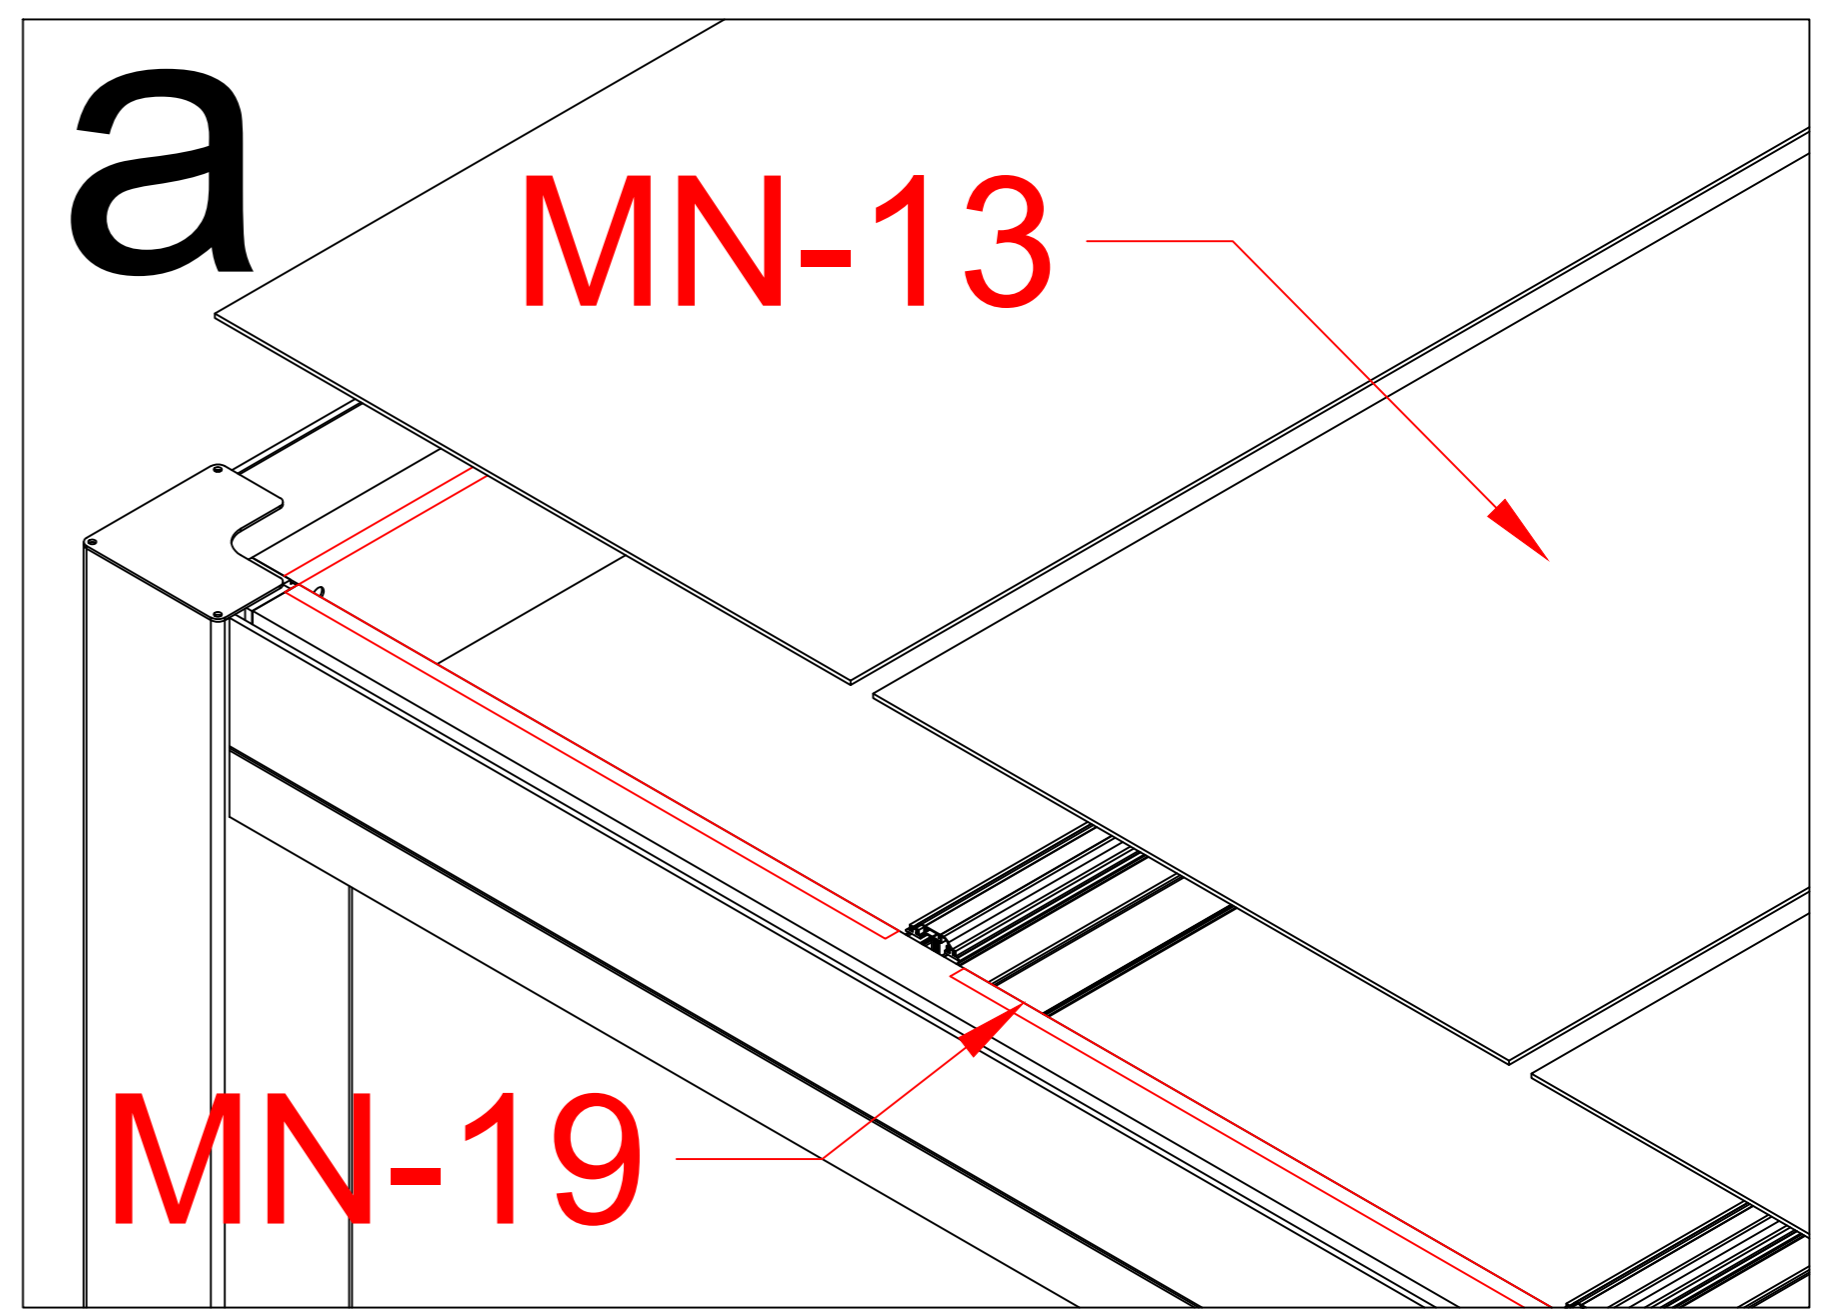

Pls measure the diagonal size and make sure the diagonal size keeps same before screw MN-17 mounted. If not, pls adjust it to same size.

MN-17		16
-------	--	----

MN-22		6
MN-18		35m

MN-13	pc	5
MN-15		1
MN-19		15m