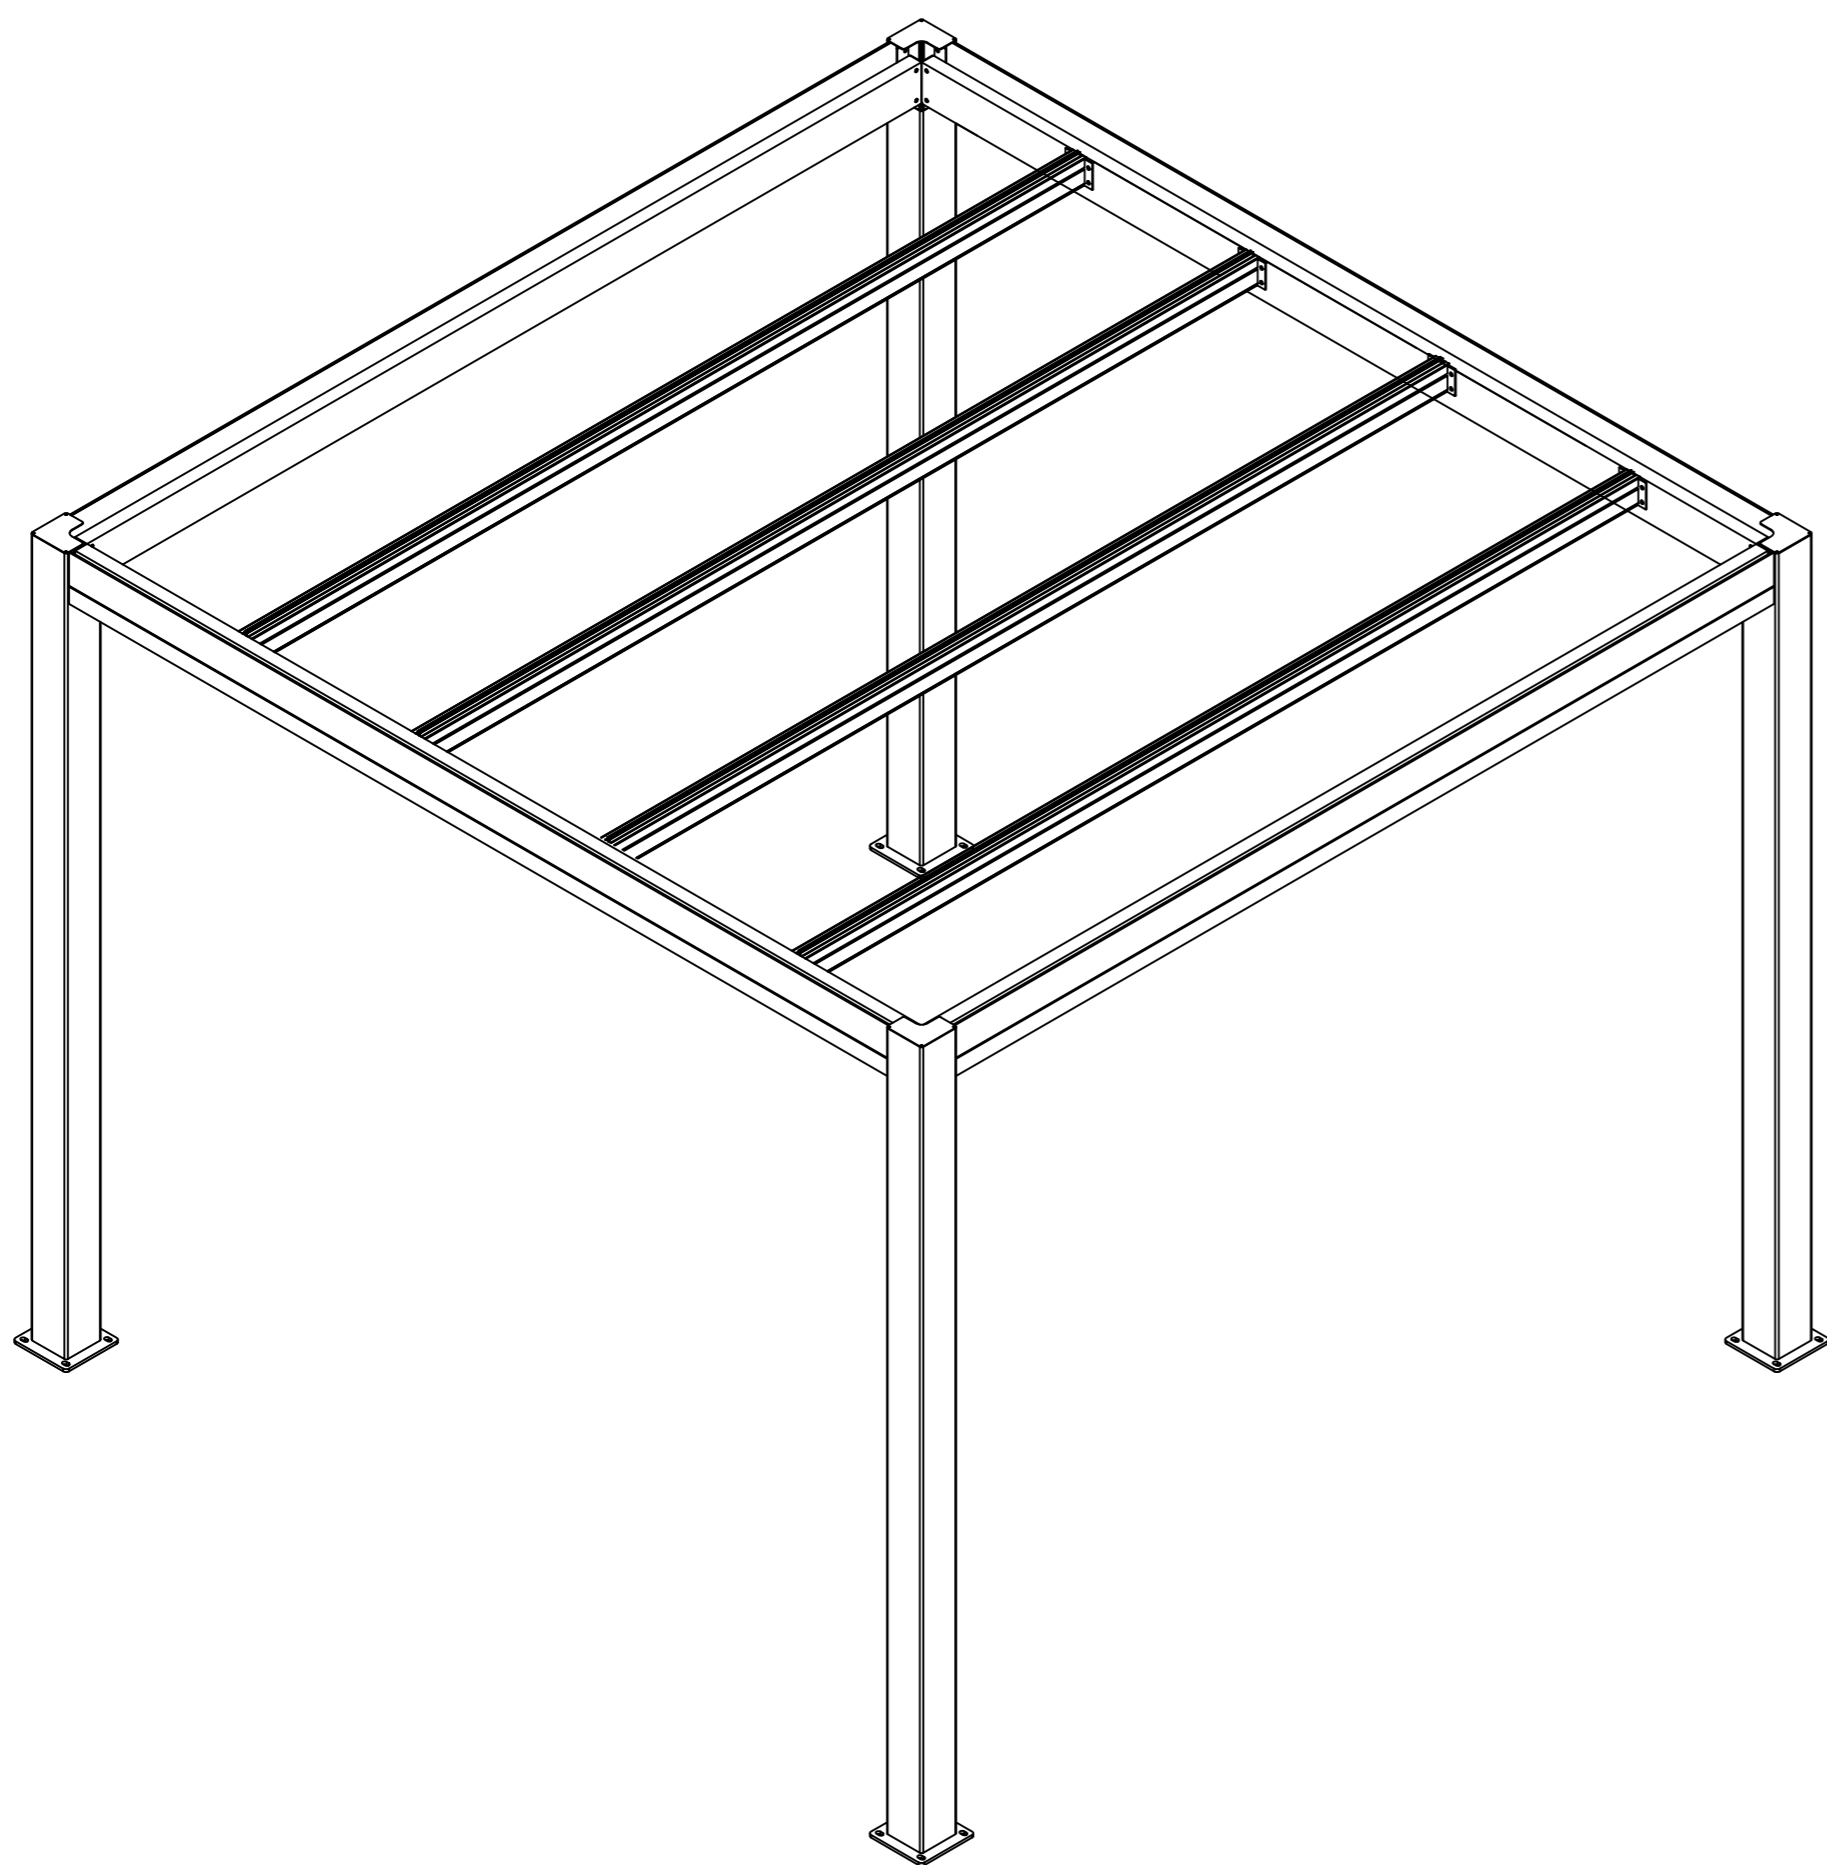

Pls measure the diagonal size and make sure the diagonal size keeps same before screw MN-17 mounted. If not, pls adjust it to same size.

MN-17		16
-------	--	----

MN-22		6
MN-18		35m

MN-13	pc	5
MN-15		1
MN-19		15m