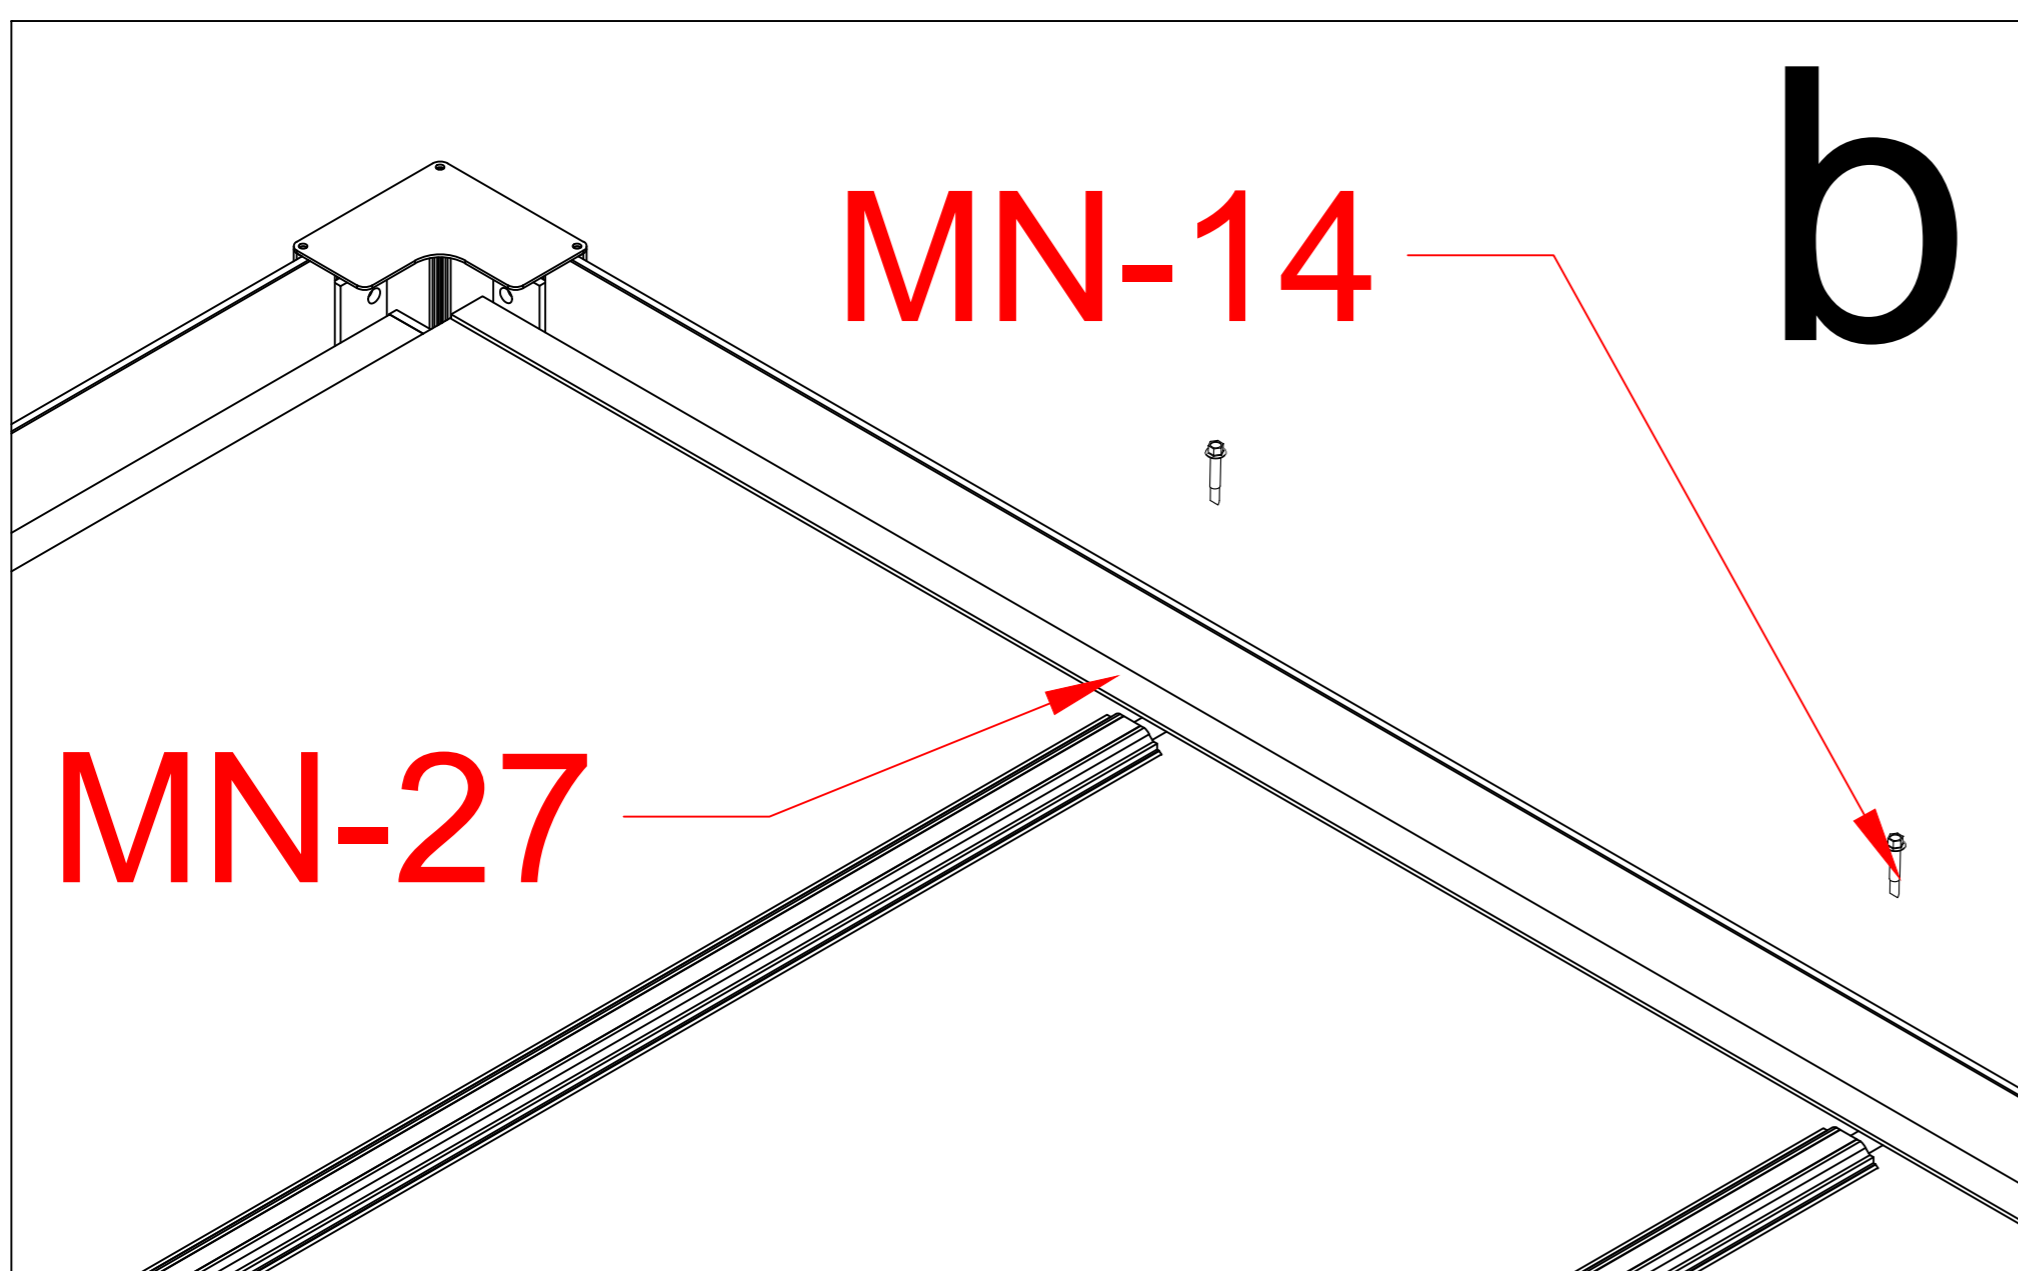

MN-14		12
MN-27		2