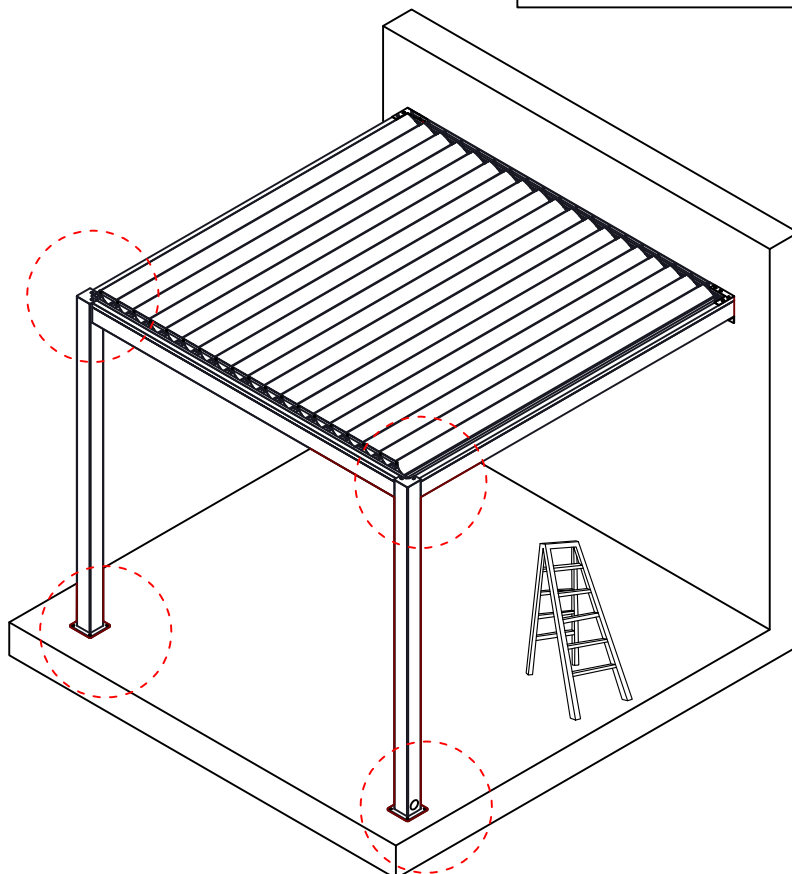

3B-05/ 05A		2
3B-29		2

Warning:

Before installation, tear off the protective film of the tape on the back side of Gutter.

3*3m-16	4screws/3m side
3*4m-18	4screws/3m side 5screws/4m side
4*4m-20	5screws/4m side

3B-05			4
3B-23			x

3B-24		1
3B-12		2

X

3B-51		X*4
3B-06		X
3B-48		X

3B-49		x
3B-50		1
3B-51		x

warning:
Bolts must be tightened

3B-09		2
3B-20		2
3B-06		1

3B-20		x
3B-07		x

3B-23		10
3B-08		2

3B-24		1
-------	--	---

Warning
In Snow / Wind season or in case of snow / wind forecast open up your shutters in vertical position to avoid any damaging on your pergola.

3B-14		1
3B-15		1
3B-19		3