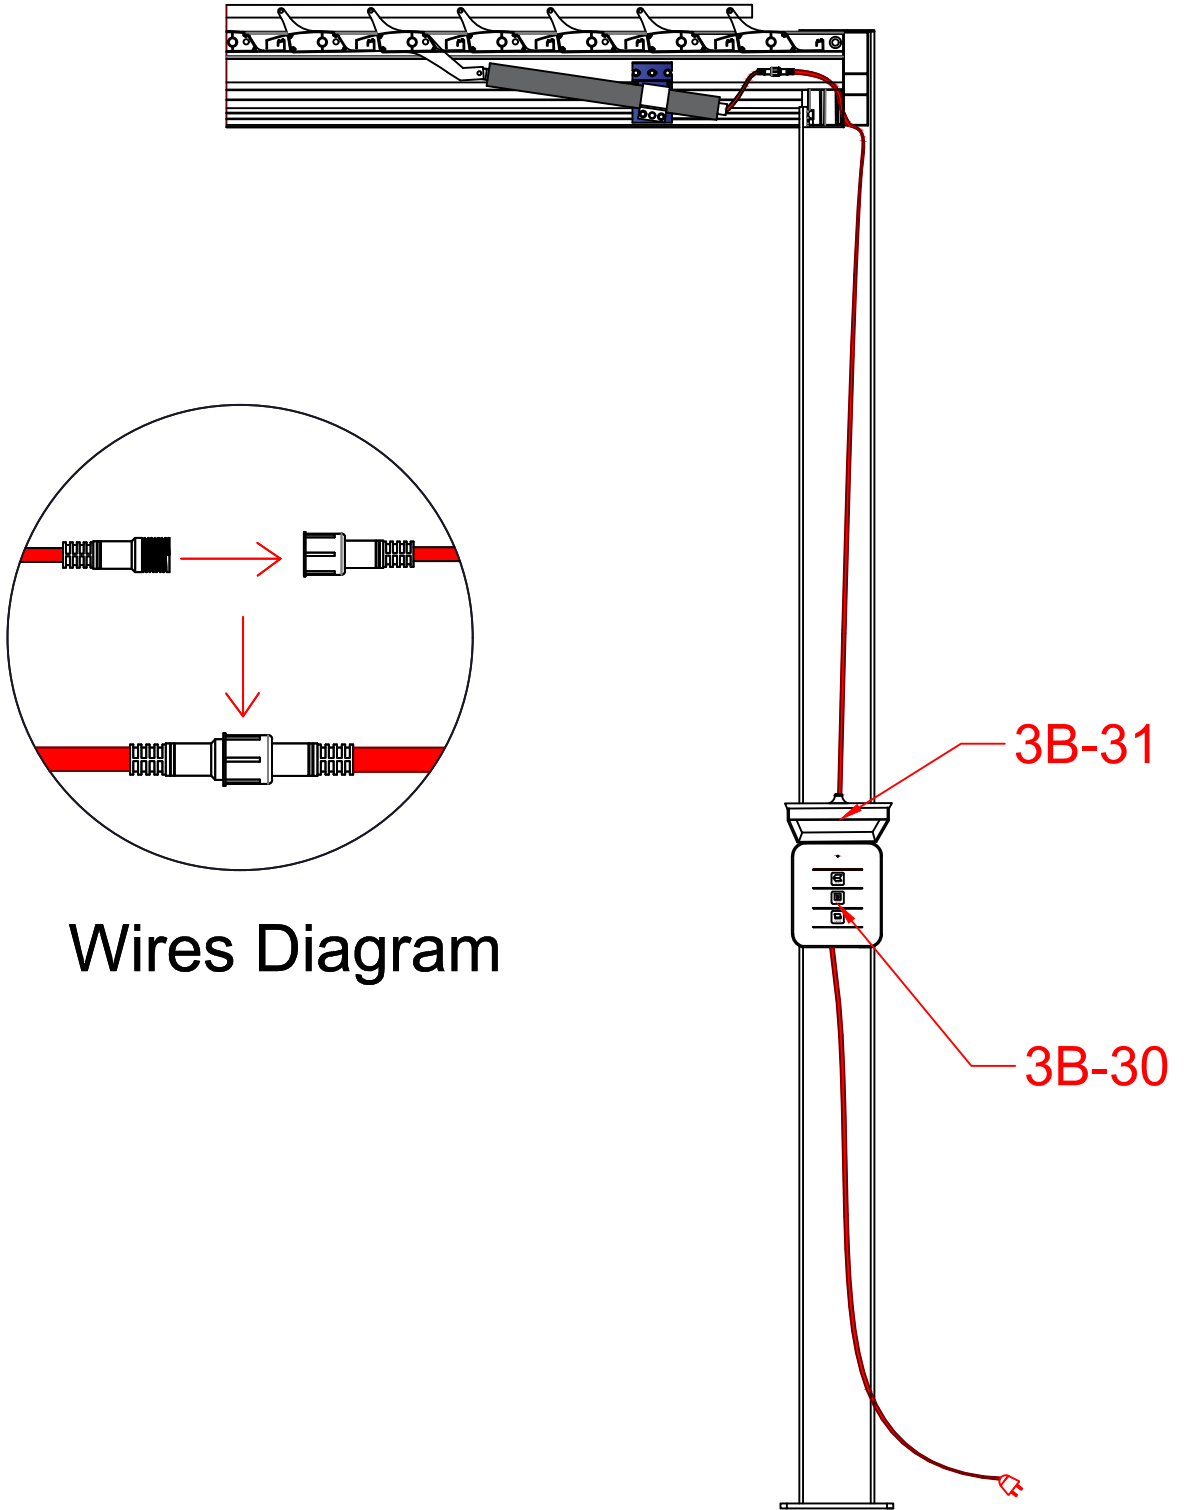

3B-05/ 05A		2
3B-29		2

Warning:

Before installation, tear off the protective film of the tape on the back side of Gutter.

3*3m-16	4screws/3m side
3*4m-18	4screws/3m side 5screws/4m side
4*4m-20	5screws/4m side

3B-05			4
3B-23			x

3B-24		1
3B-12		2

X

3B-51		X*4
3B-06		X
3B-48		X

3B-49		x
3B-50		1
3B-51		x

warning:
Bolts must be tightened

3B-09		2
3B-20		2
3B-06		1

3B-20		x
3B-07		x

3B-23		10
3B-08		2

3B-24		1
-------	--	---

Warning
In Snow / Wind season or in case of snow / wind forecast open up your shutters in vertical position to avoid any damaging on your pergola.

3B-14		1
3B-15		1
3B-19		3

Motor wires diagram

Wires Diagram

3B-30		1
3B-31		1