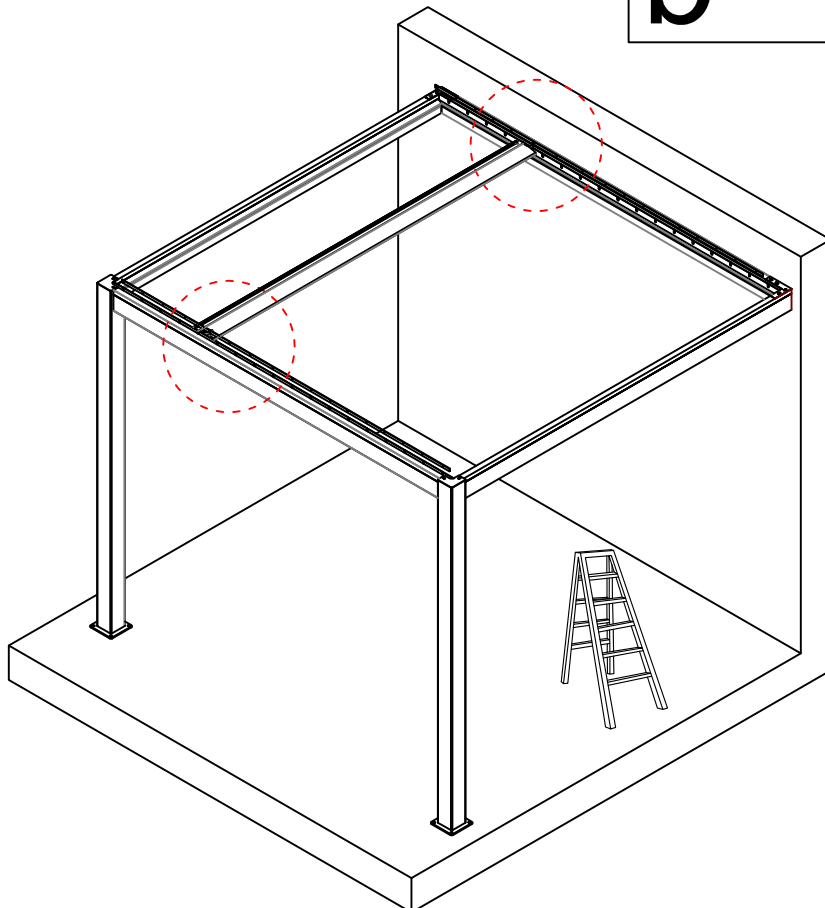

3B-05/ 05A		2
3B-29		2

Warning:

Before installation, tear off the protective film of the tape on the back side of Gutter.

3*3m-16	4screws/3m side
3*4m-18	4screws/3m side 5screws/4m side
4*4m-20	5screws/4m side

3B-05			4
3B-23			x

3B-24		1
3B-12		2

X

3B-51		X*4
3B-06		X
3B-48		X

3B-49		x
3B-50		1
3B-51		x

warning:
Bolts must be tightened

3B-09		2
3B-20		2
3B-06		1

3B-20		x
3B-07		x

3B-23		10
3B-08		2

3B-24		1
-------	--	---

Warning
In Snow / Wind season or in case of snow / wind forecast open up your shutters in vertical position to avoid any damaging on your pergola.

3B-14		1
3B-15		1
3B-19		3