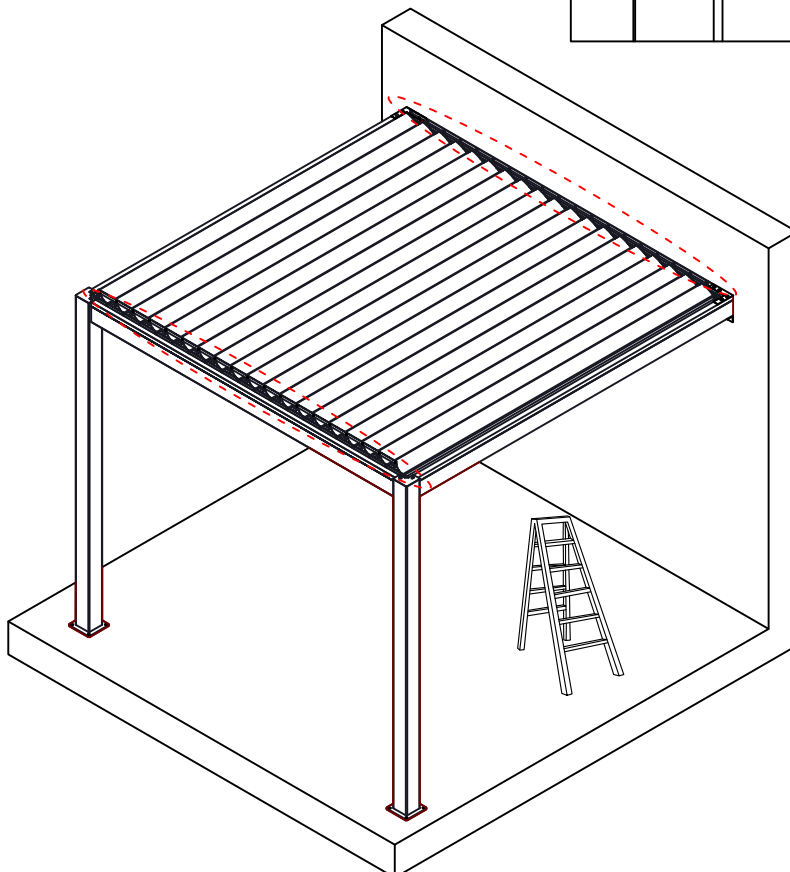

3B-05/ 05A		2
3B-29		2

Warning:

Before installation, tear off the protective film of the tape on the back side of Gutter.

3*3m-16	4screws/3m side
3*4m-18	4screws/3m side 5screws/4m side
4*4m-20	5screws/4m side

3B-05			4
3B-23			x

3B-24		1
3B-12		2

X

3B-51		X*4
3B-06		X
3B-48		X

3B-49		x
3B-50		1
3B-51		x

warning:
Bolts must be tightened

3B-09		2
3B-20		2
3B-06		1

3B-20		x
3B-07		x

3B-23		10
3B-08		2

3B-24		1
-------	--	---

Warning
In Snow / Wind season or in case of snow / wind forecast open up your shutters in vertical position to avoid any damaging on your pergola.

3B-14		1
3B-15		1
3B-19		3