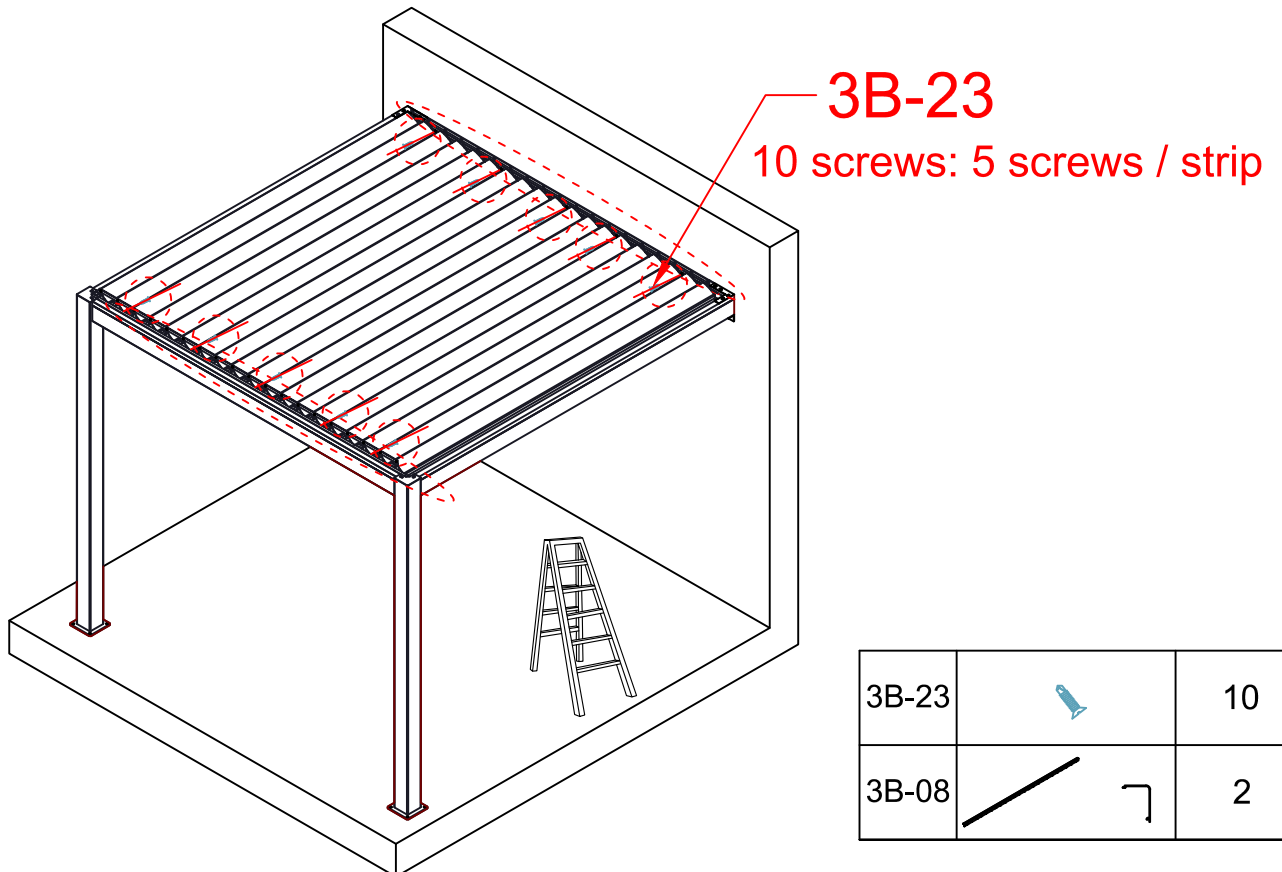

3B-05/ 05A		2
3B-29		2

Warning:

Before installation, tear off the protective film of the tape on the back side of Gutter.

3*3m-16	4screws/3m side
3*4m-18	4screws/3m side 5screws/4m side
4*4m-20	5screws/4m side

3B-05			4
3B-23			x

3B-24		1
3B-12		2

X

3B-51		X*4
3B-06		X
3B-48		X

3B-49		x
3B-50		1
3B-51		x

warning:
Bolts must be tightened

3B-09		2
3B-20		2
3B-06		1

3B-20		x
3B-07		x