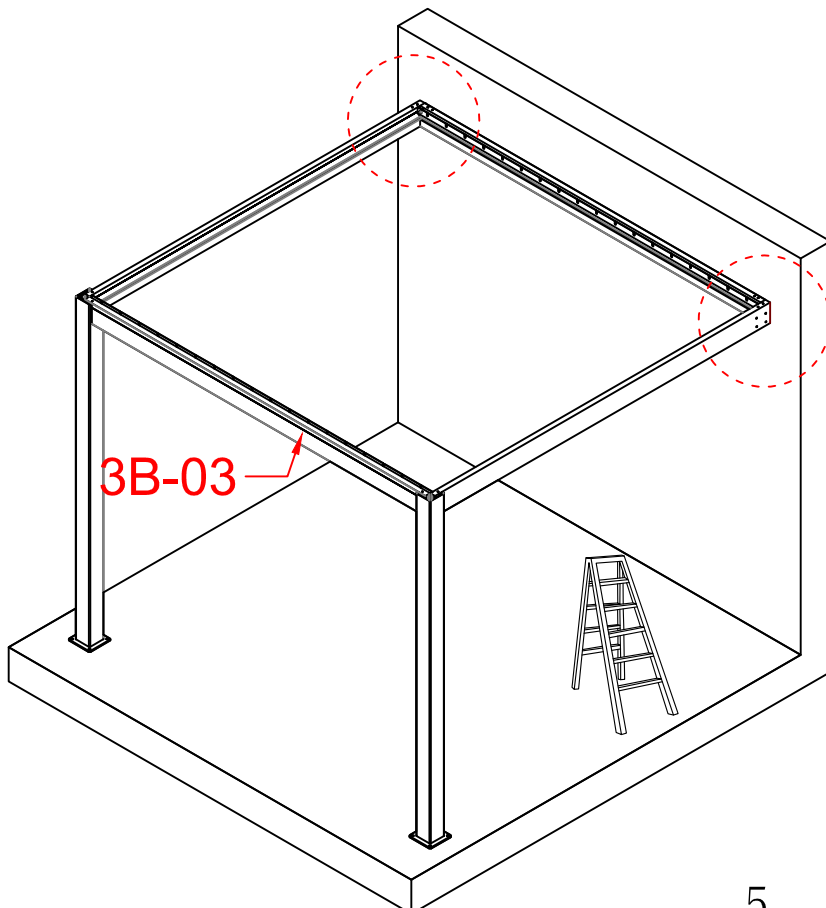

3B-42	 M10*20	8
3B-40		2
3B-41		2
3B-04		2
3B-39		8