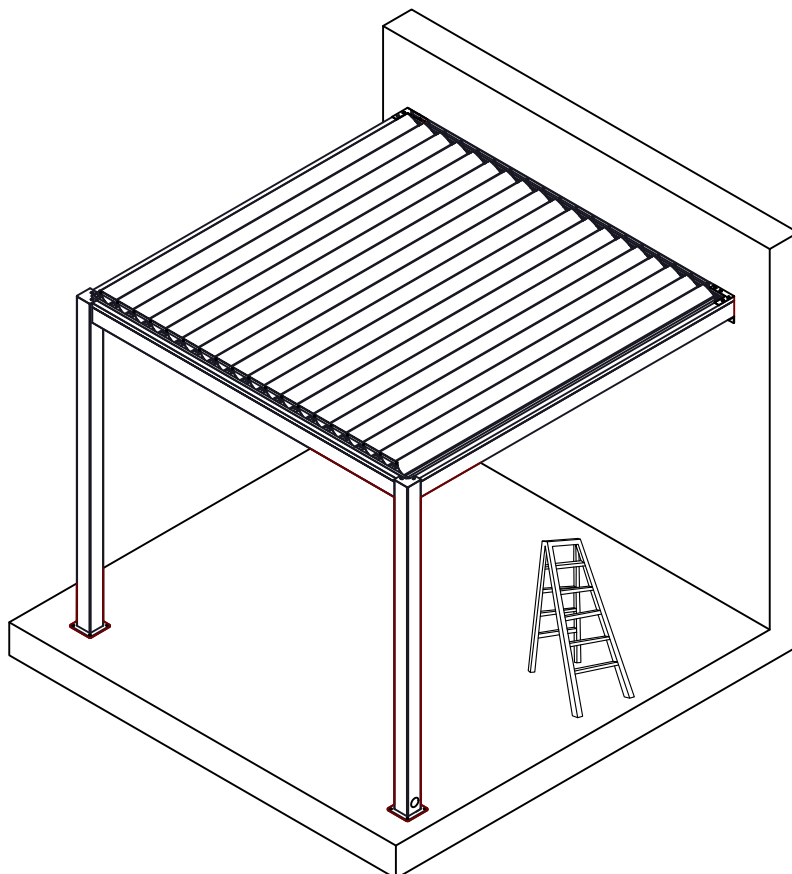

3B-05/ 05A		2
3B-29		2

Warning:

Before installation, tear off the protective film of the tape on the back side of Gutter.

3*3m-16	4screws/3m side
3*4m-18	4screws/3m side 5screws/4m side
4*4m-20	5screws/4m side

3B-05			4
3B-23			x

3B-24		1
3B-12		2

X

3B-51		X*4
3B-06		X
3B-48		X

3B-49		x
3B-50		1
3B-51		x

warning:
Bolts must be tightened

3B-09		2
3B-20		2
3B-06		1

3B-20		x
3B-07		x

3B-23		10
3B-08		2

3B-24		1
-------	--	---

Warning
In Snow / Wind season or in case of snow / wind forecast open up your shutters in vertical position to avoid any damaging on your pergola.

3B-14		1
3B-15		1
3B-19		3