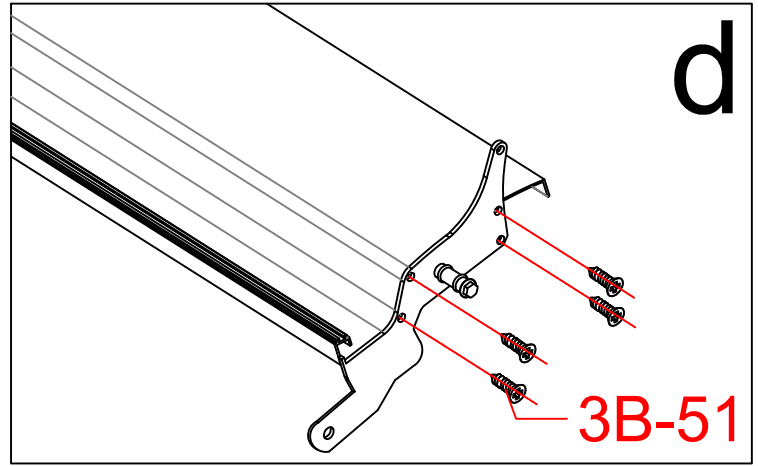

3B-05/ 05A		2
3B-29		2

Warning:

Before installation, tear off the protective film of the tape on the back side of Gutter.

3*3m-16	4screws/3m side
3*4m-18	4screws/3m side 5screws/4m side
4*4m-20	5screws/4m side

3B-05			4
3B-23			x

3B-24		1
3B-12		2

X

3B-51		X*4
3B-06		X
3B-48		X

3B-49		x
3B-50		1
3B-51		x

warning:
Bolts must be tightened

3B-09		2
3B-20		2
3B-06		1

3B-20		x
3B-07		x