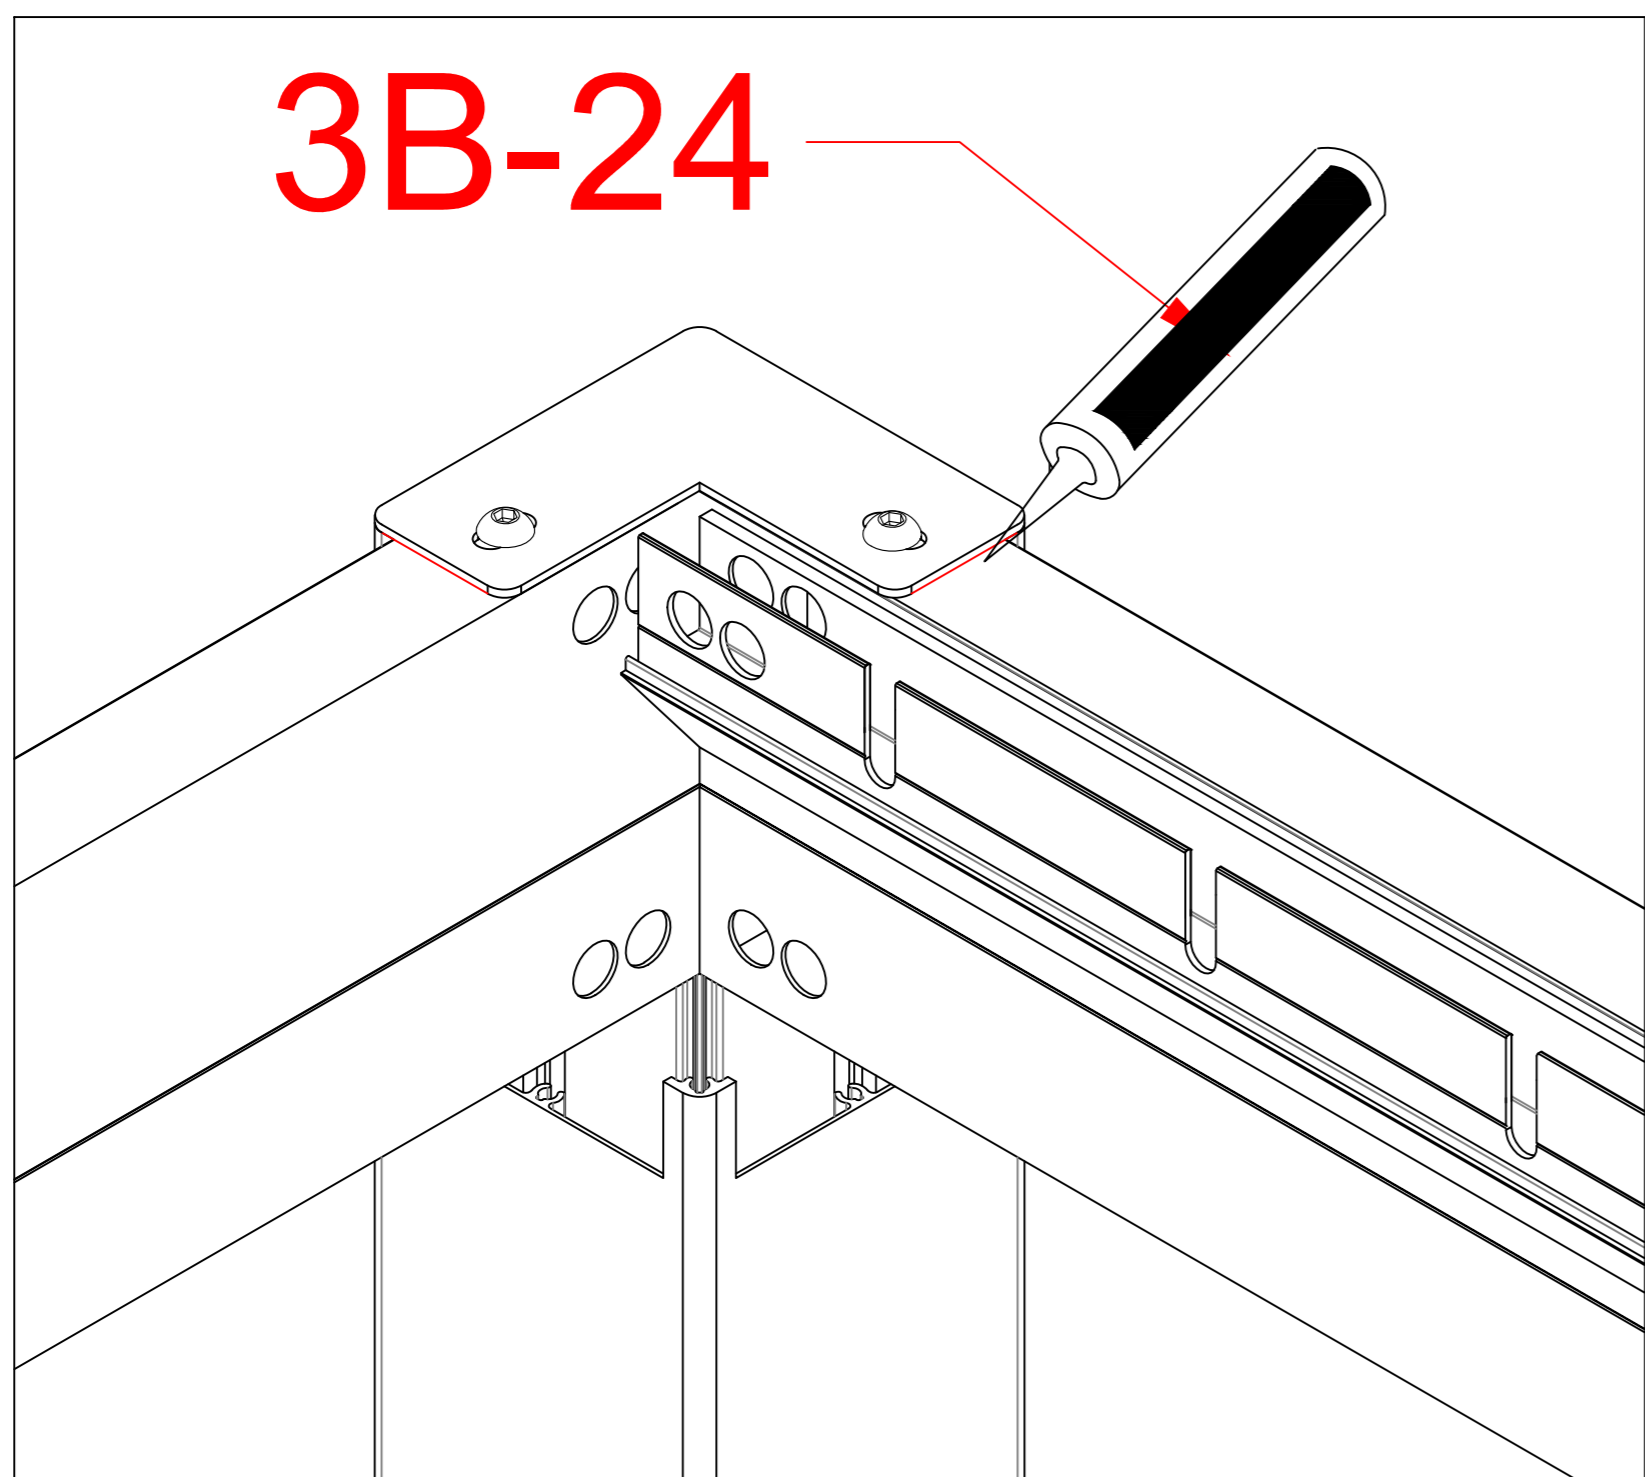

3B-23
20 screws: 5 screws / strip

3B-23		20
3B-08B		1
3B-08A		1
3B-09		2
3B-20		53

3B-24		1
-------	--	---

Warning
 In Snow / Wind season or in case of
 snow / wind forecast open up your shutters
 in vertical position to avoid any damaging
 on your pergola.