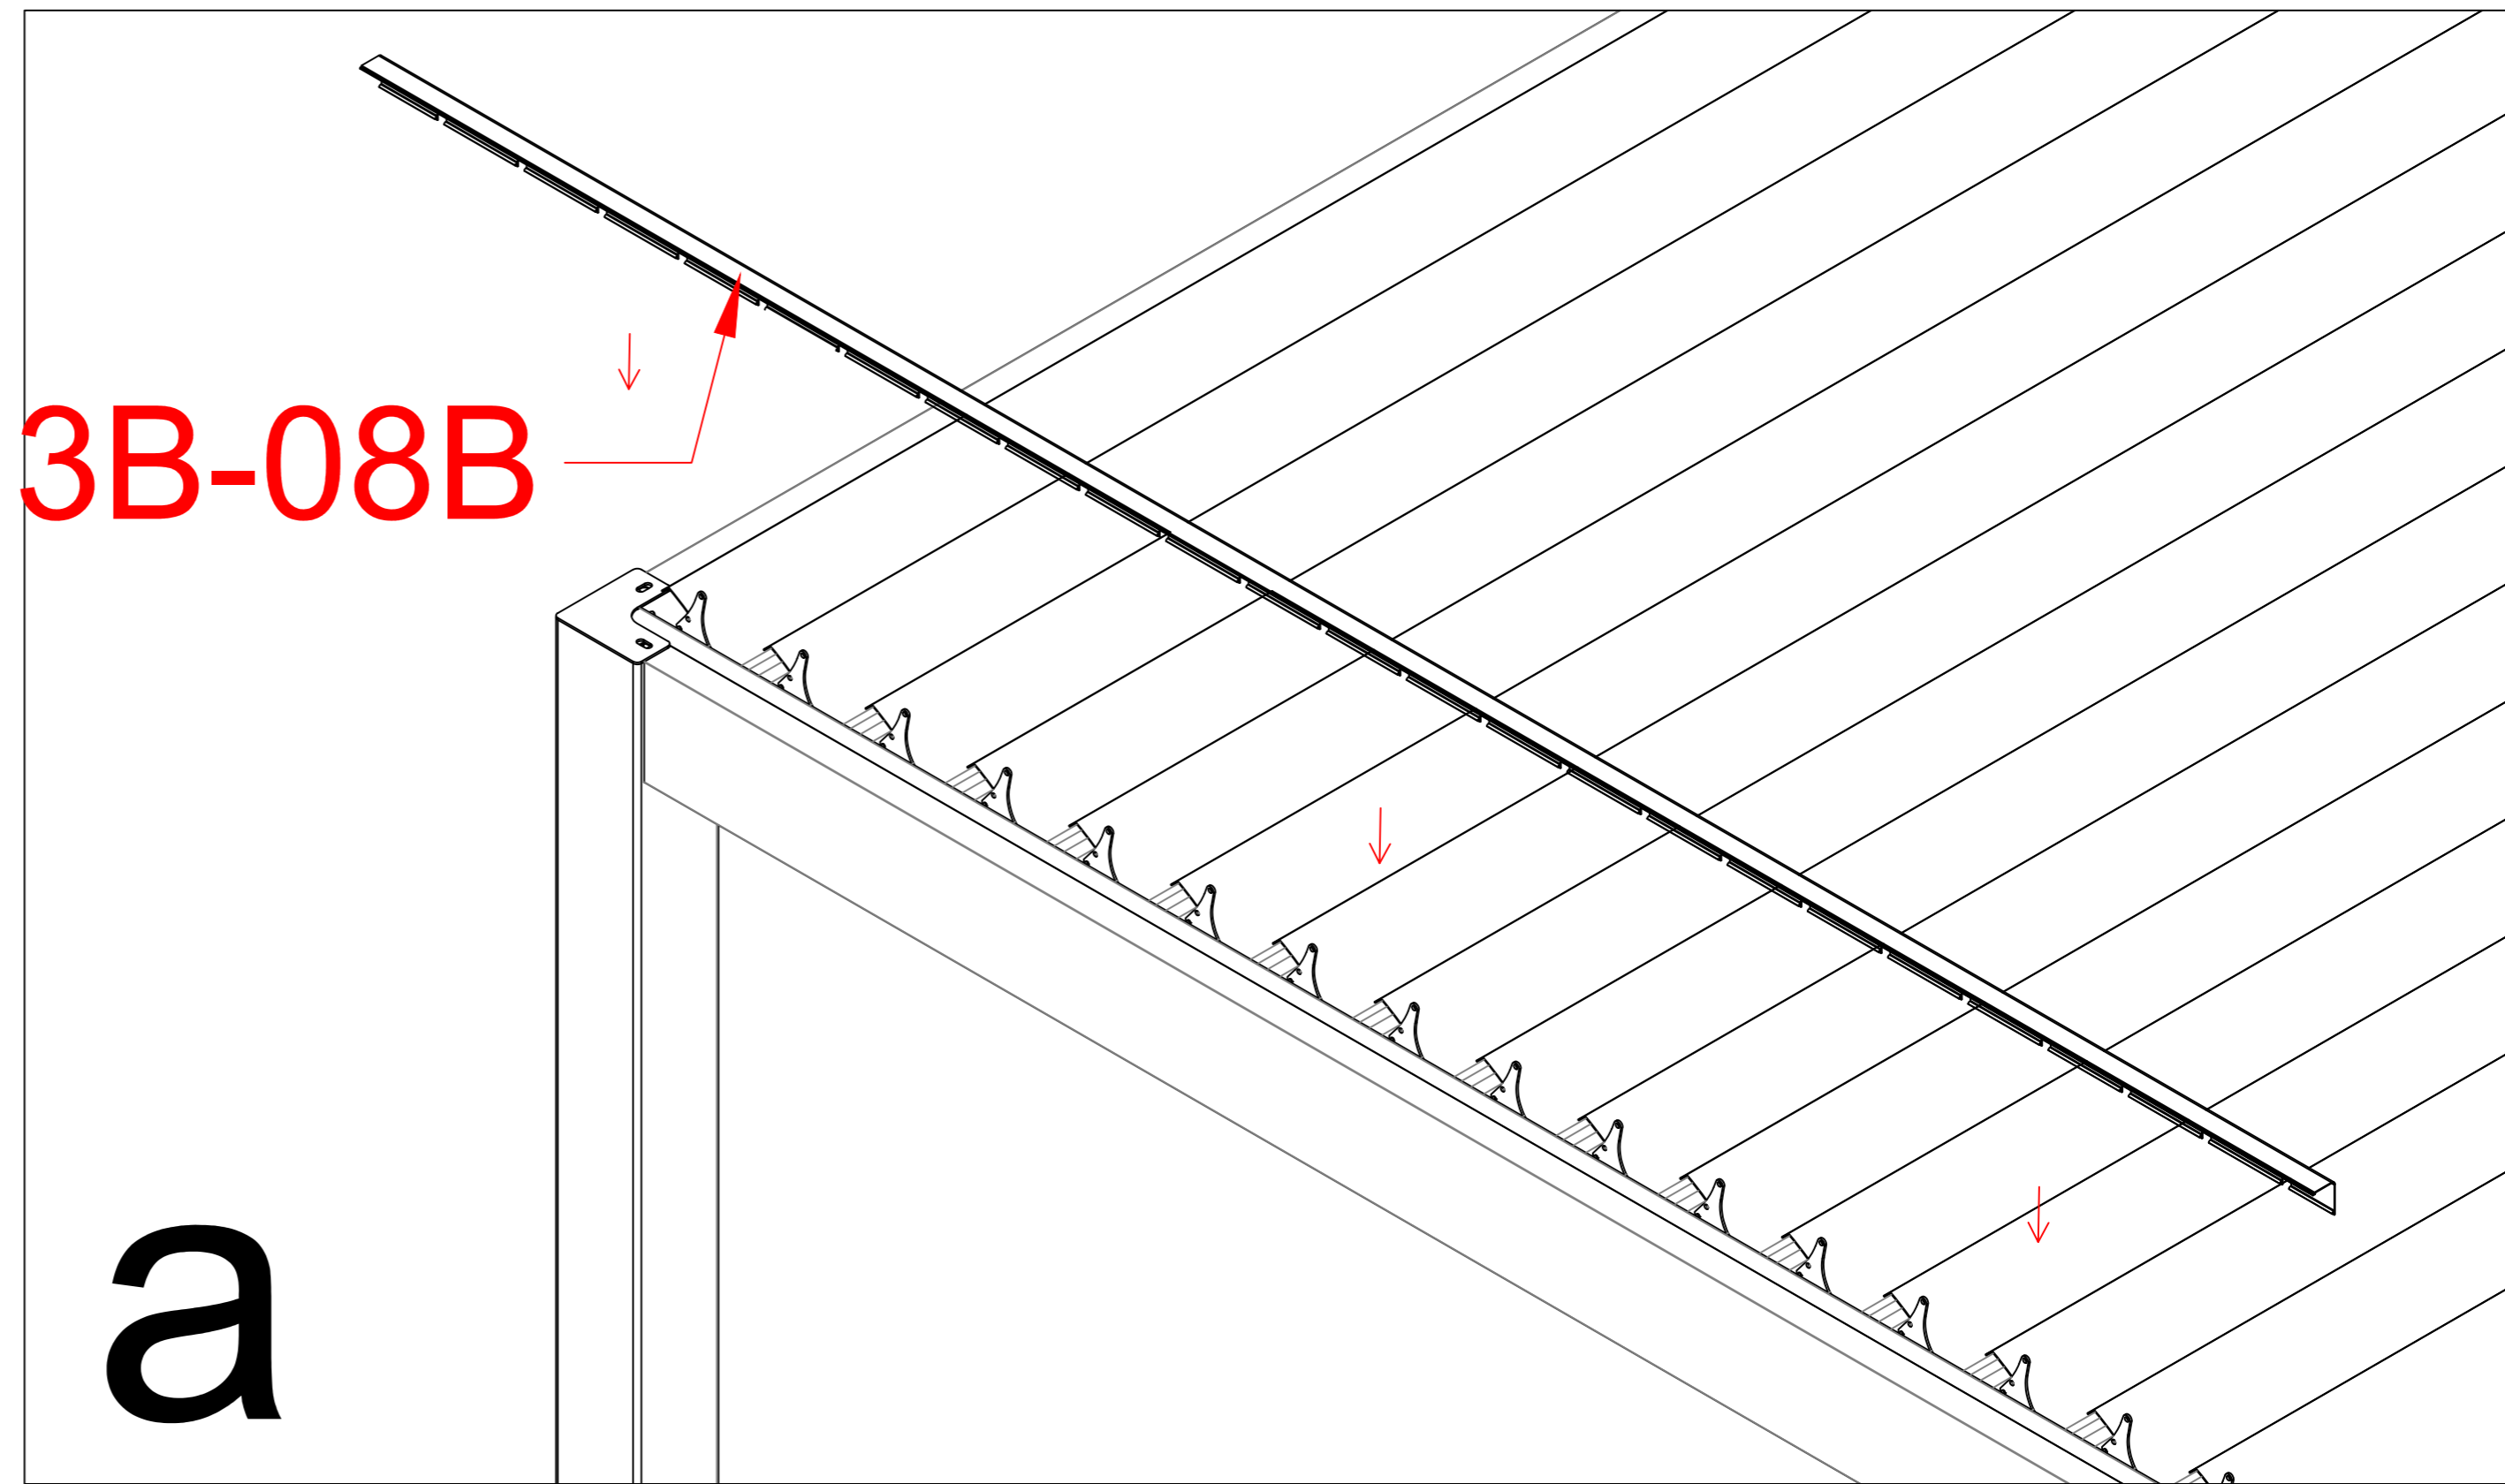

3B-23
20 screws: 5 screws / strip

3B-23		20
3B-08B		1
3B-08A		1
3B-09		2
3B-20		53

3B-24		1
-------	--	---

Warning
 In Snow / Wind season or in case of
 snow / wind forecast open up your shutters
 in vertical position to avoid any damaging
 on your pergola.