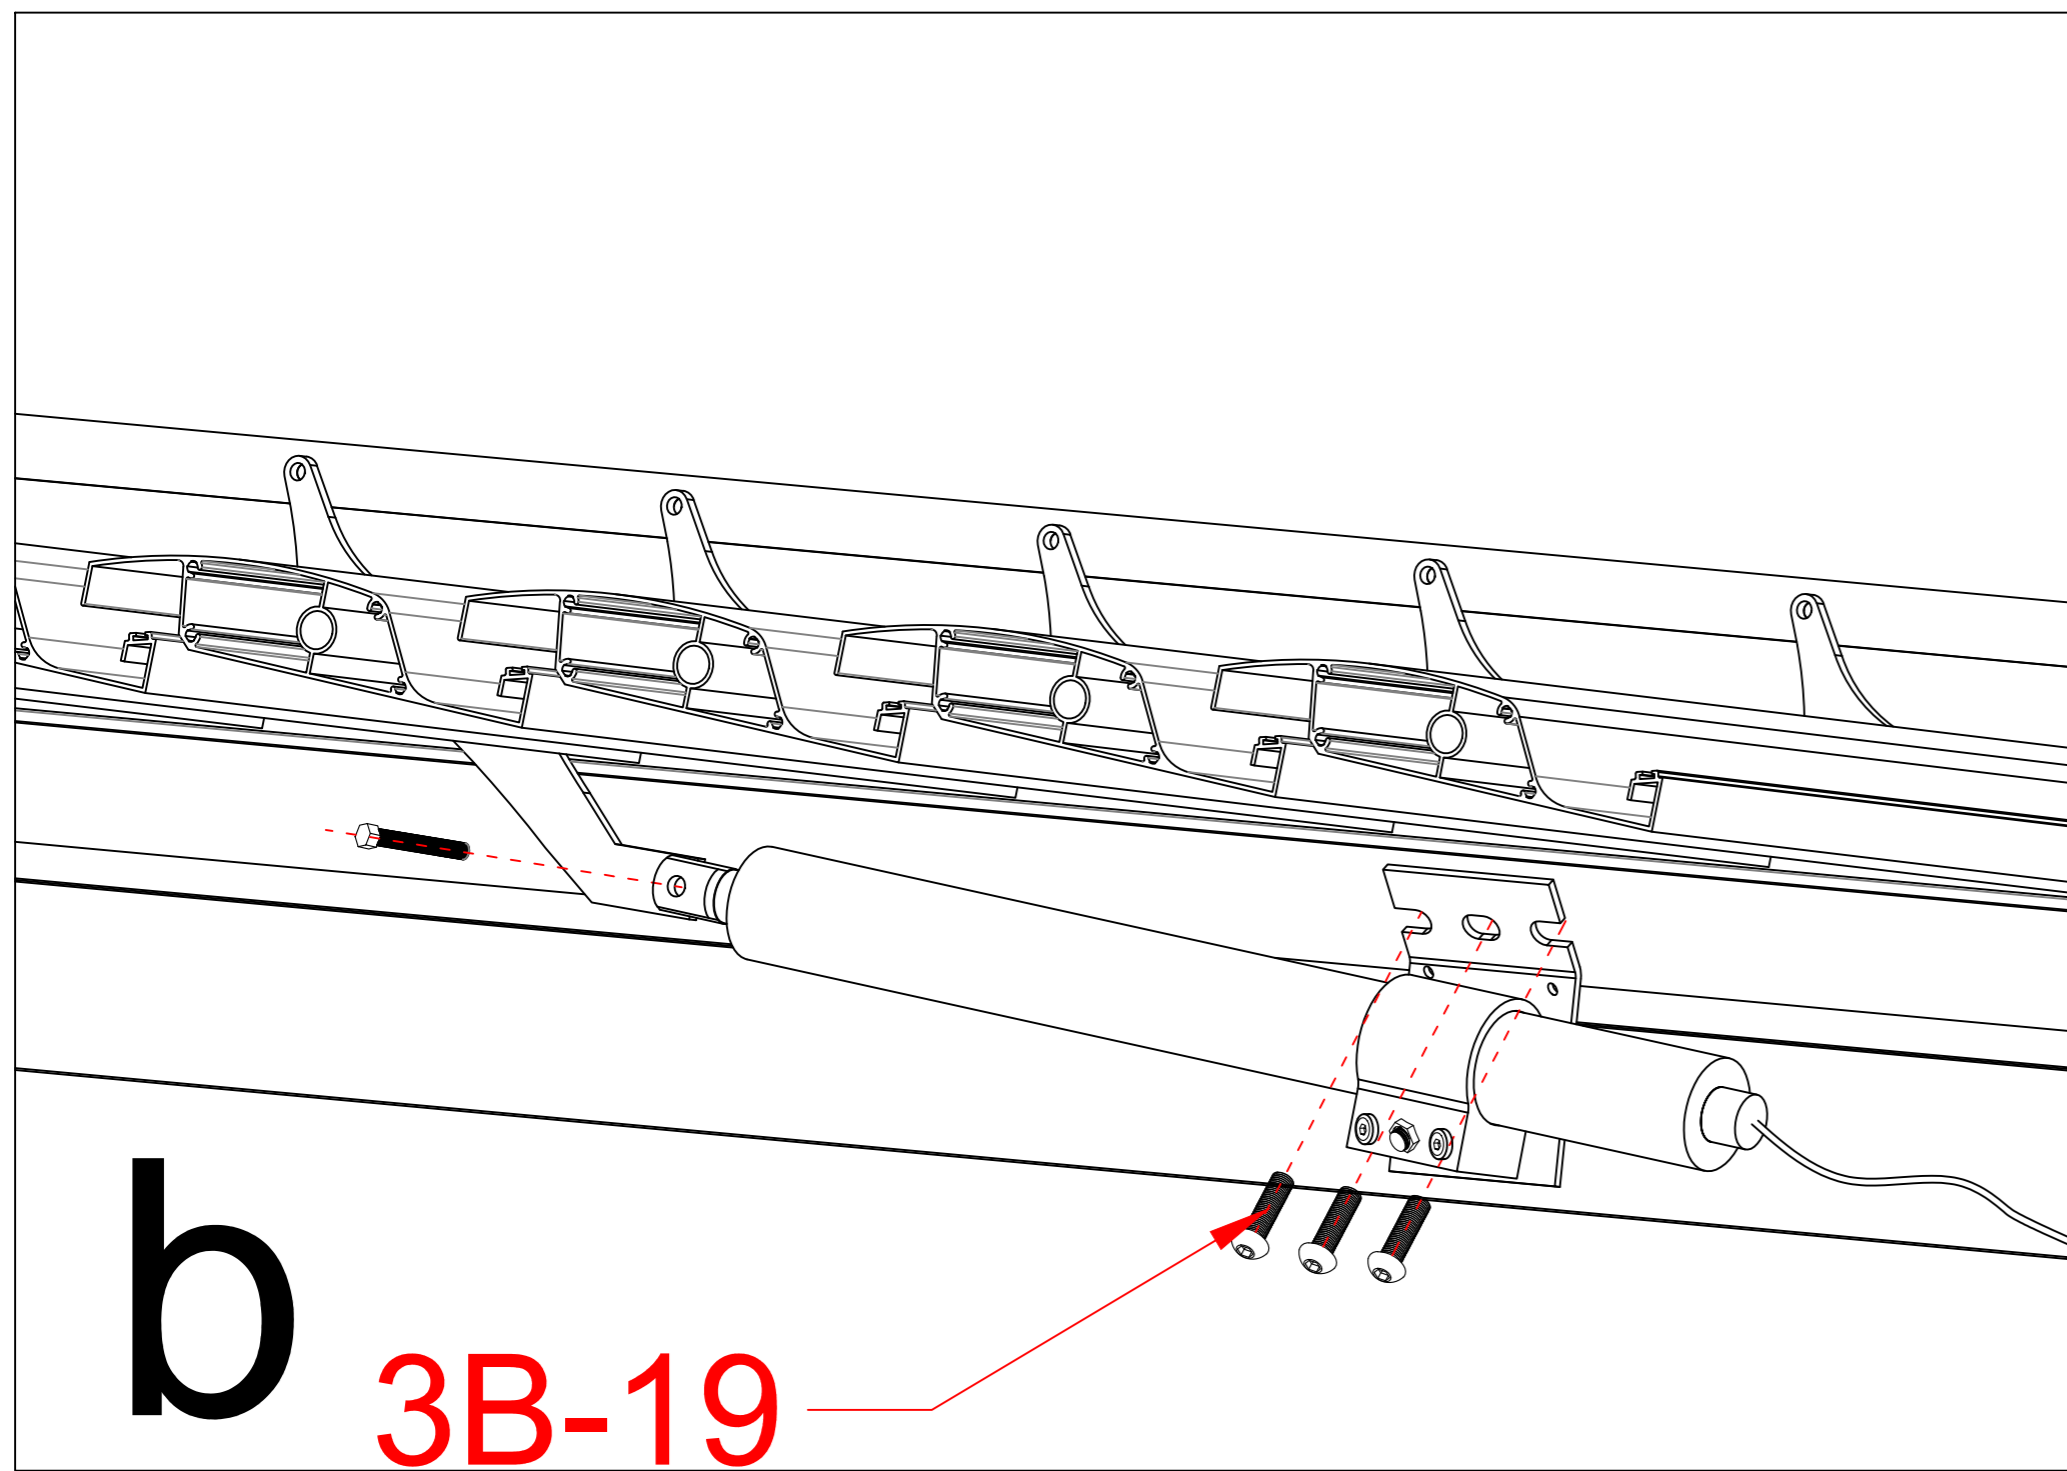

3B-23
20 screws: 5 screws / strip

3B-23		20
3B-08B		1
3B-08A		1
3B-09		2
3B-20		53

3B-24		1
-------	--	---

Warning
 In Snow / Wind season or in case of
 snow / wind forecast open up your shutters
 in vertical position to avoid any damaging
 on your pergola.