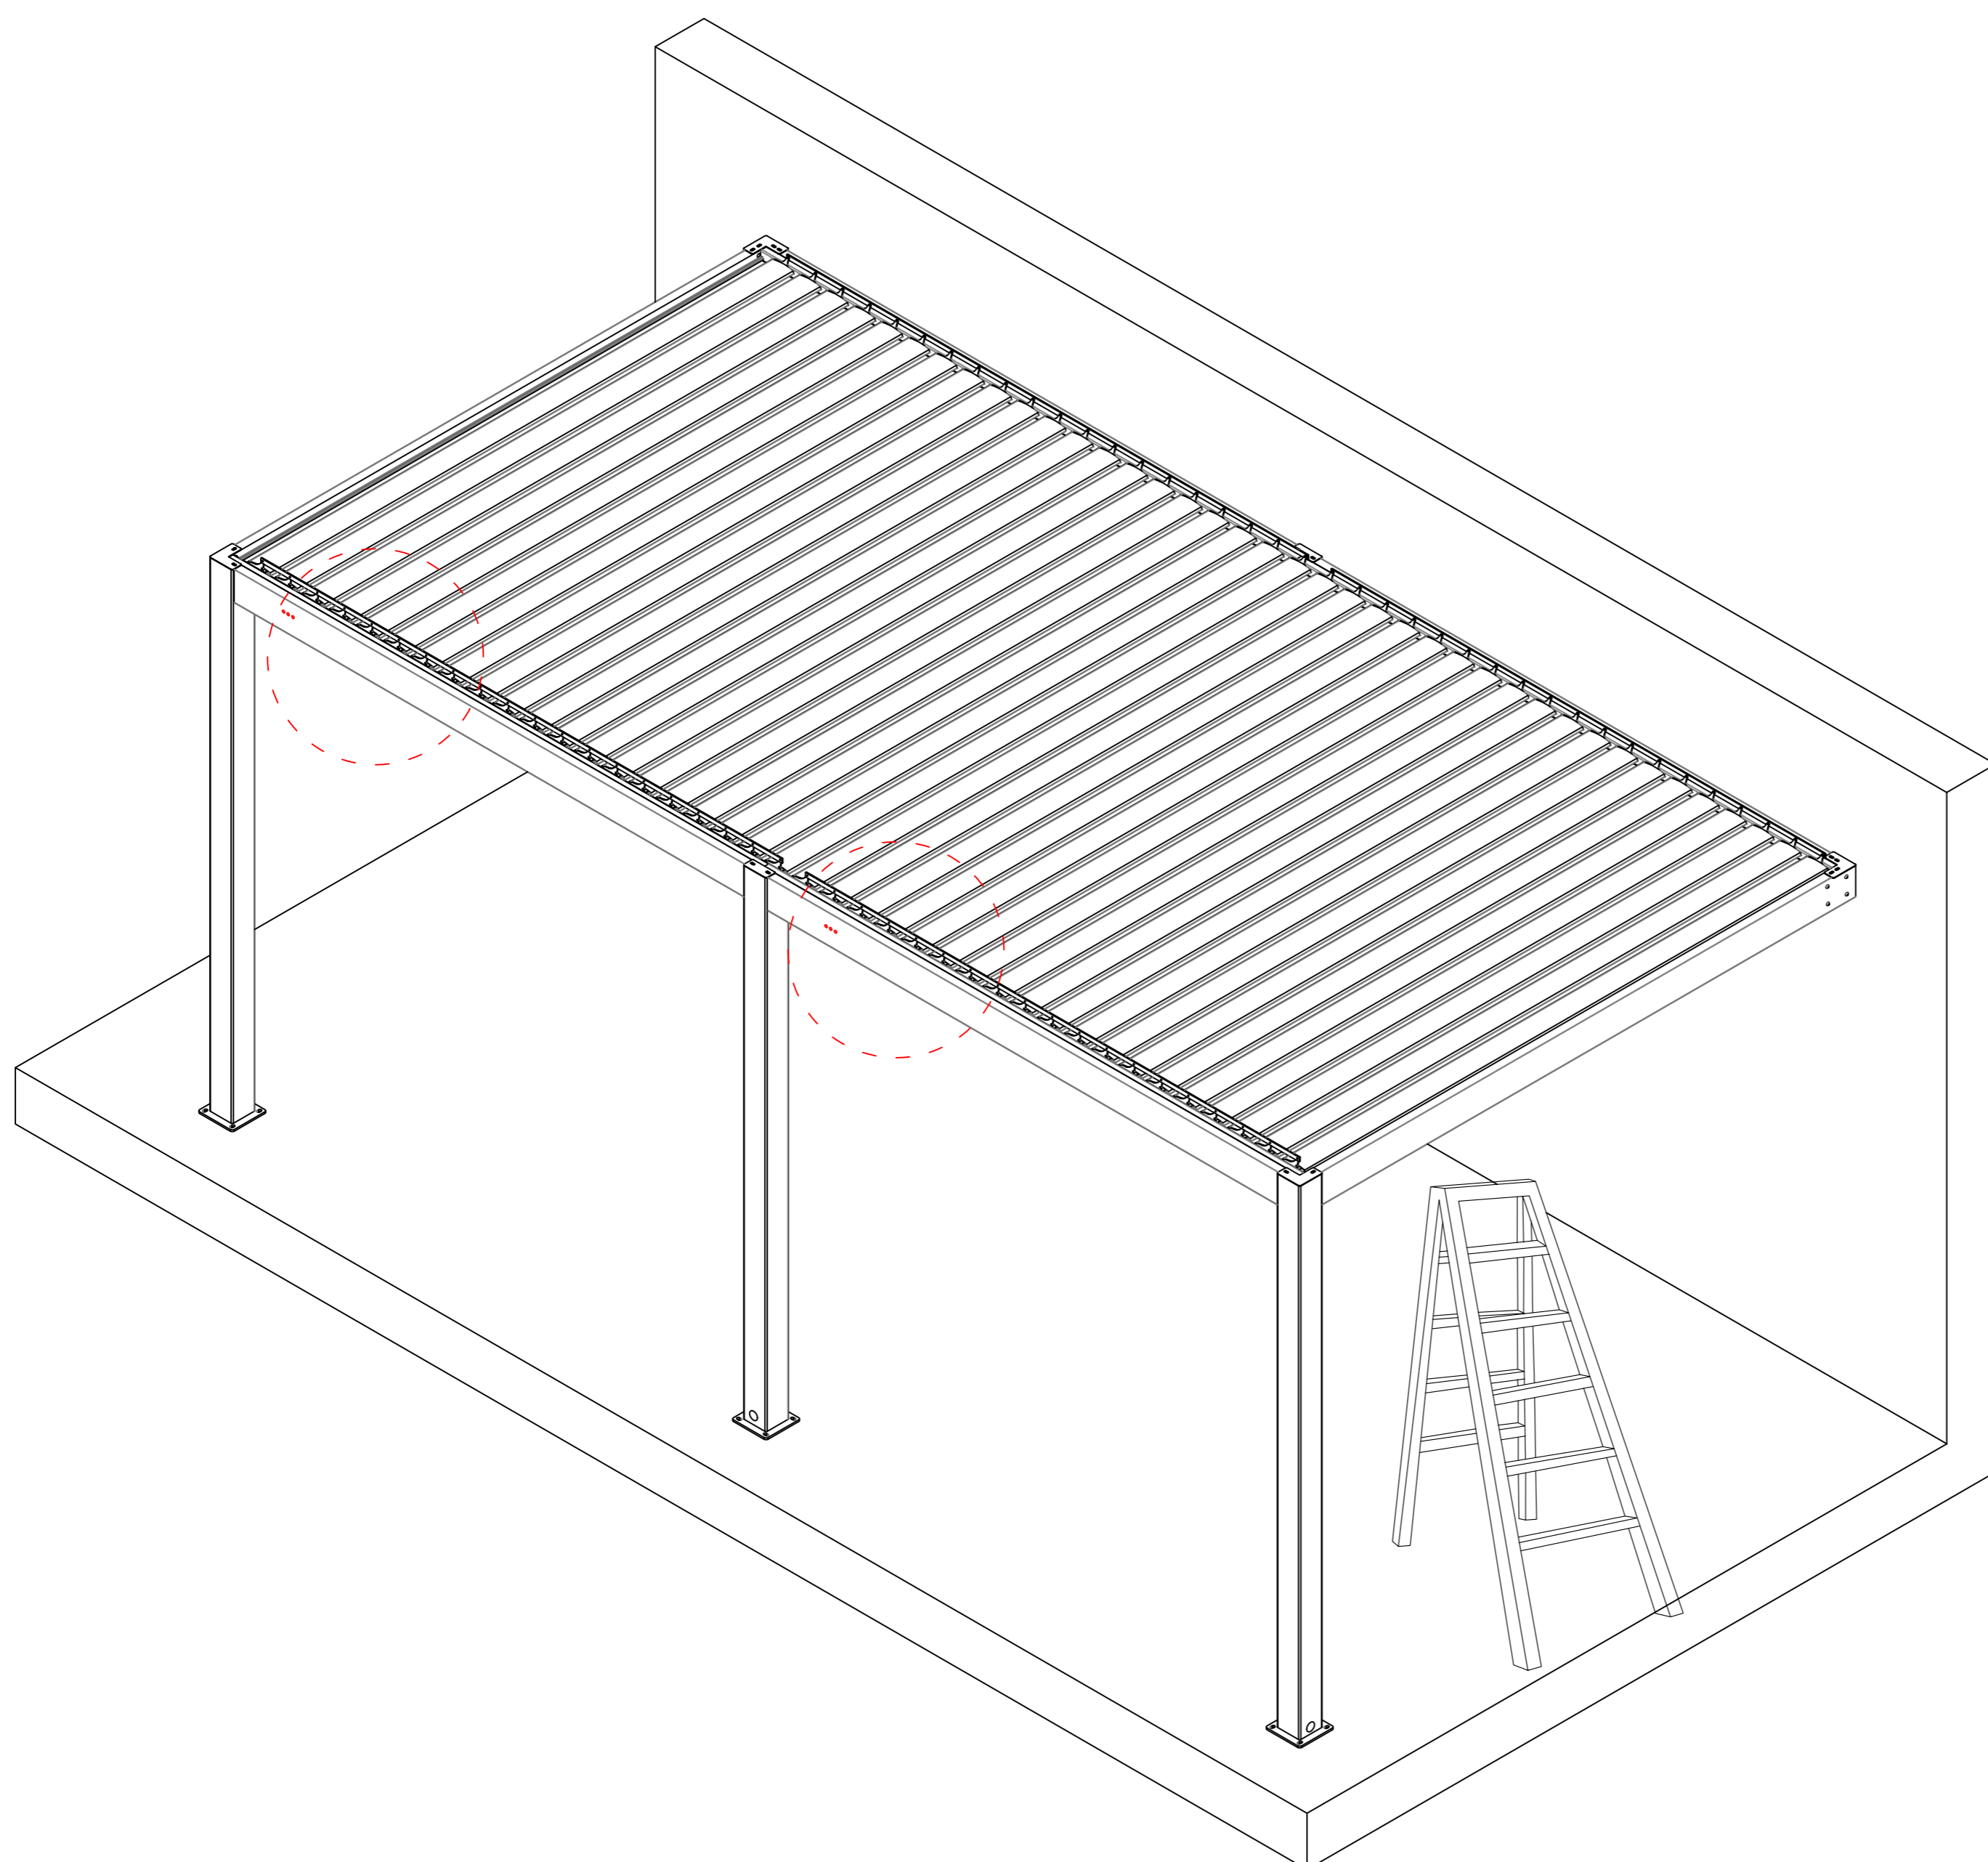

3B-23
20 screws: 5 screws / strip

3B-23		20
3B-08B		1
3B-08A		1
3B-09		2
3B-20		53

3B-24		1
-------	--	---

Warning
 In Snow / Wind season or in case of
 snow / wind forecast open up your shutters
 in vertical position to avoid any damaging
 on your pergola.