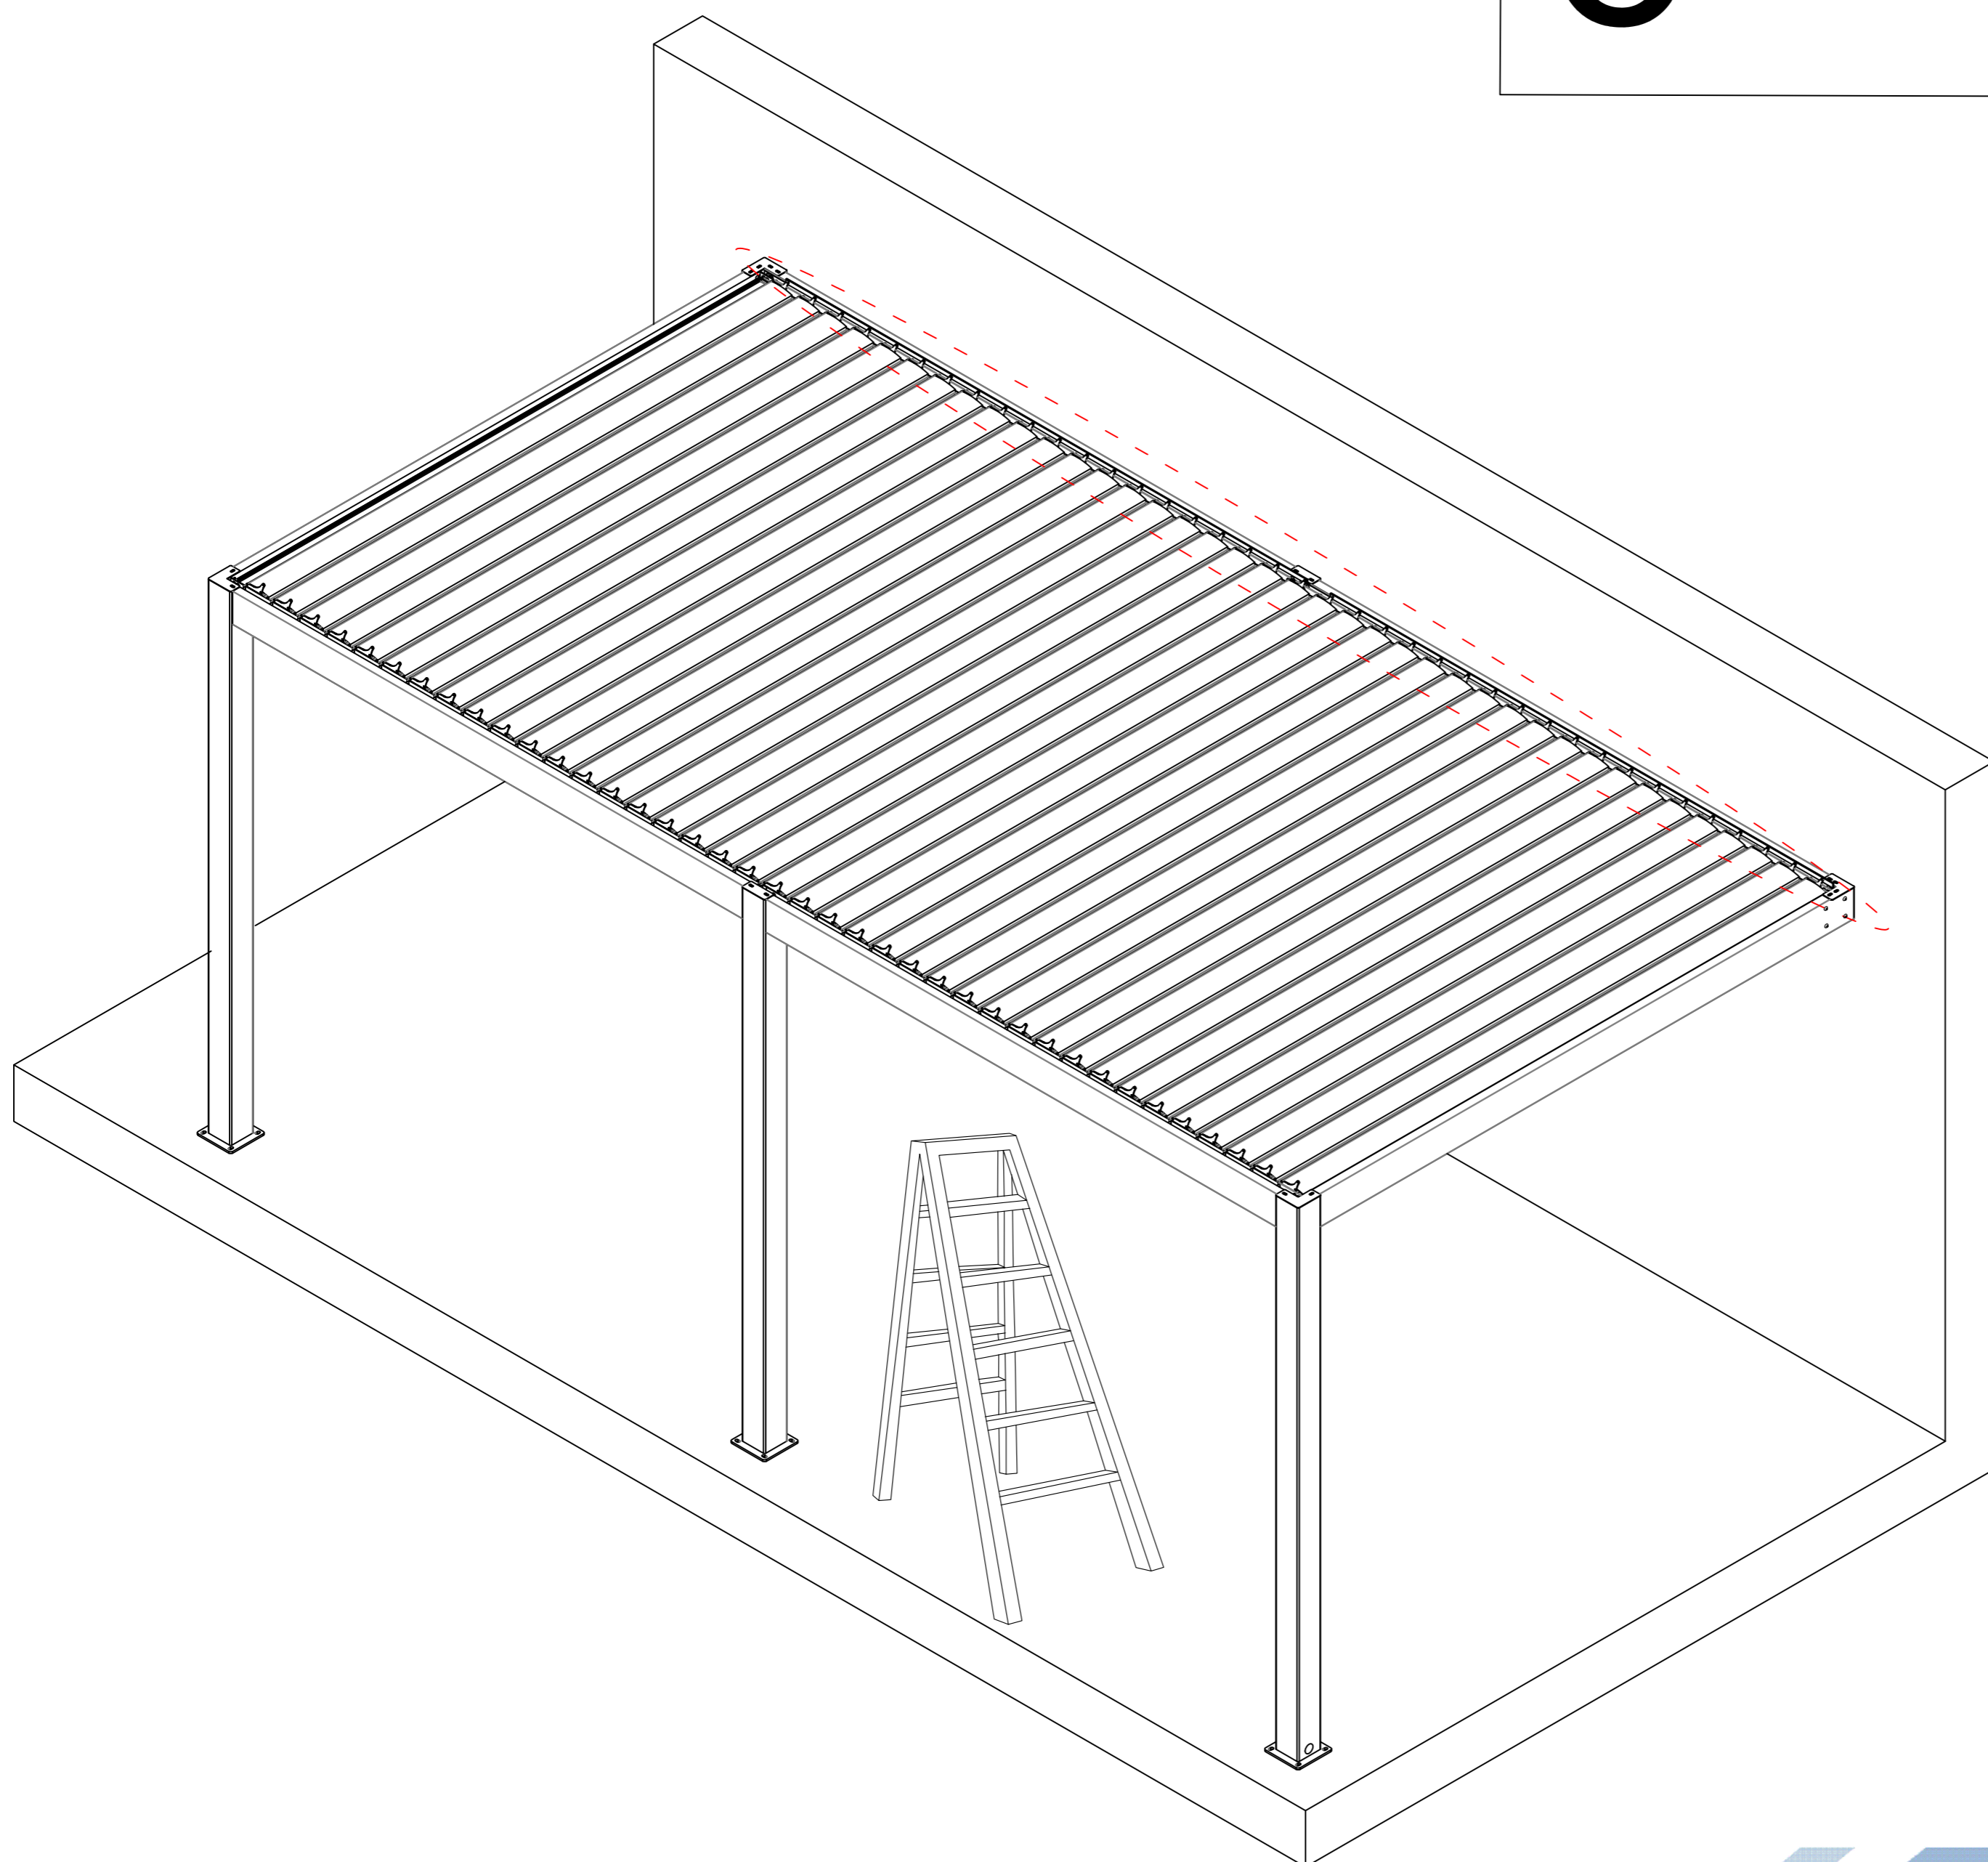

3B-09		2
3B-20		53
3B-06		51