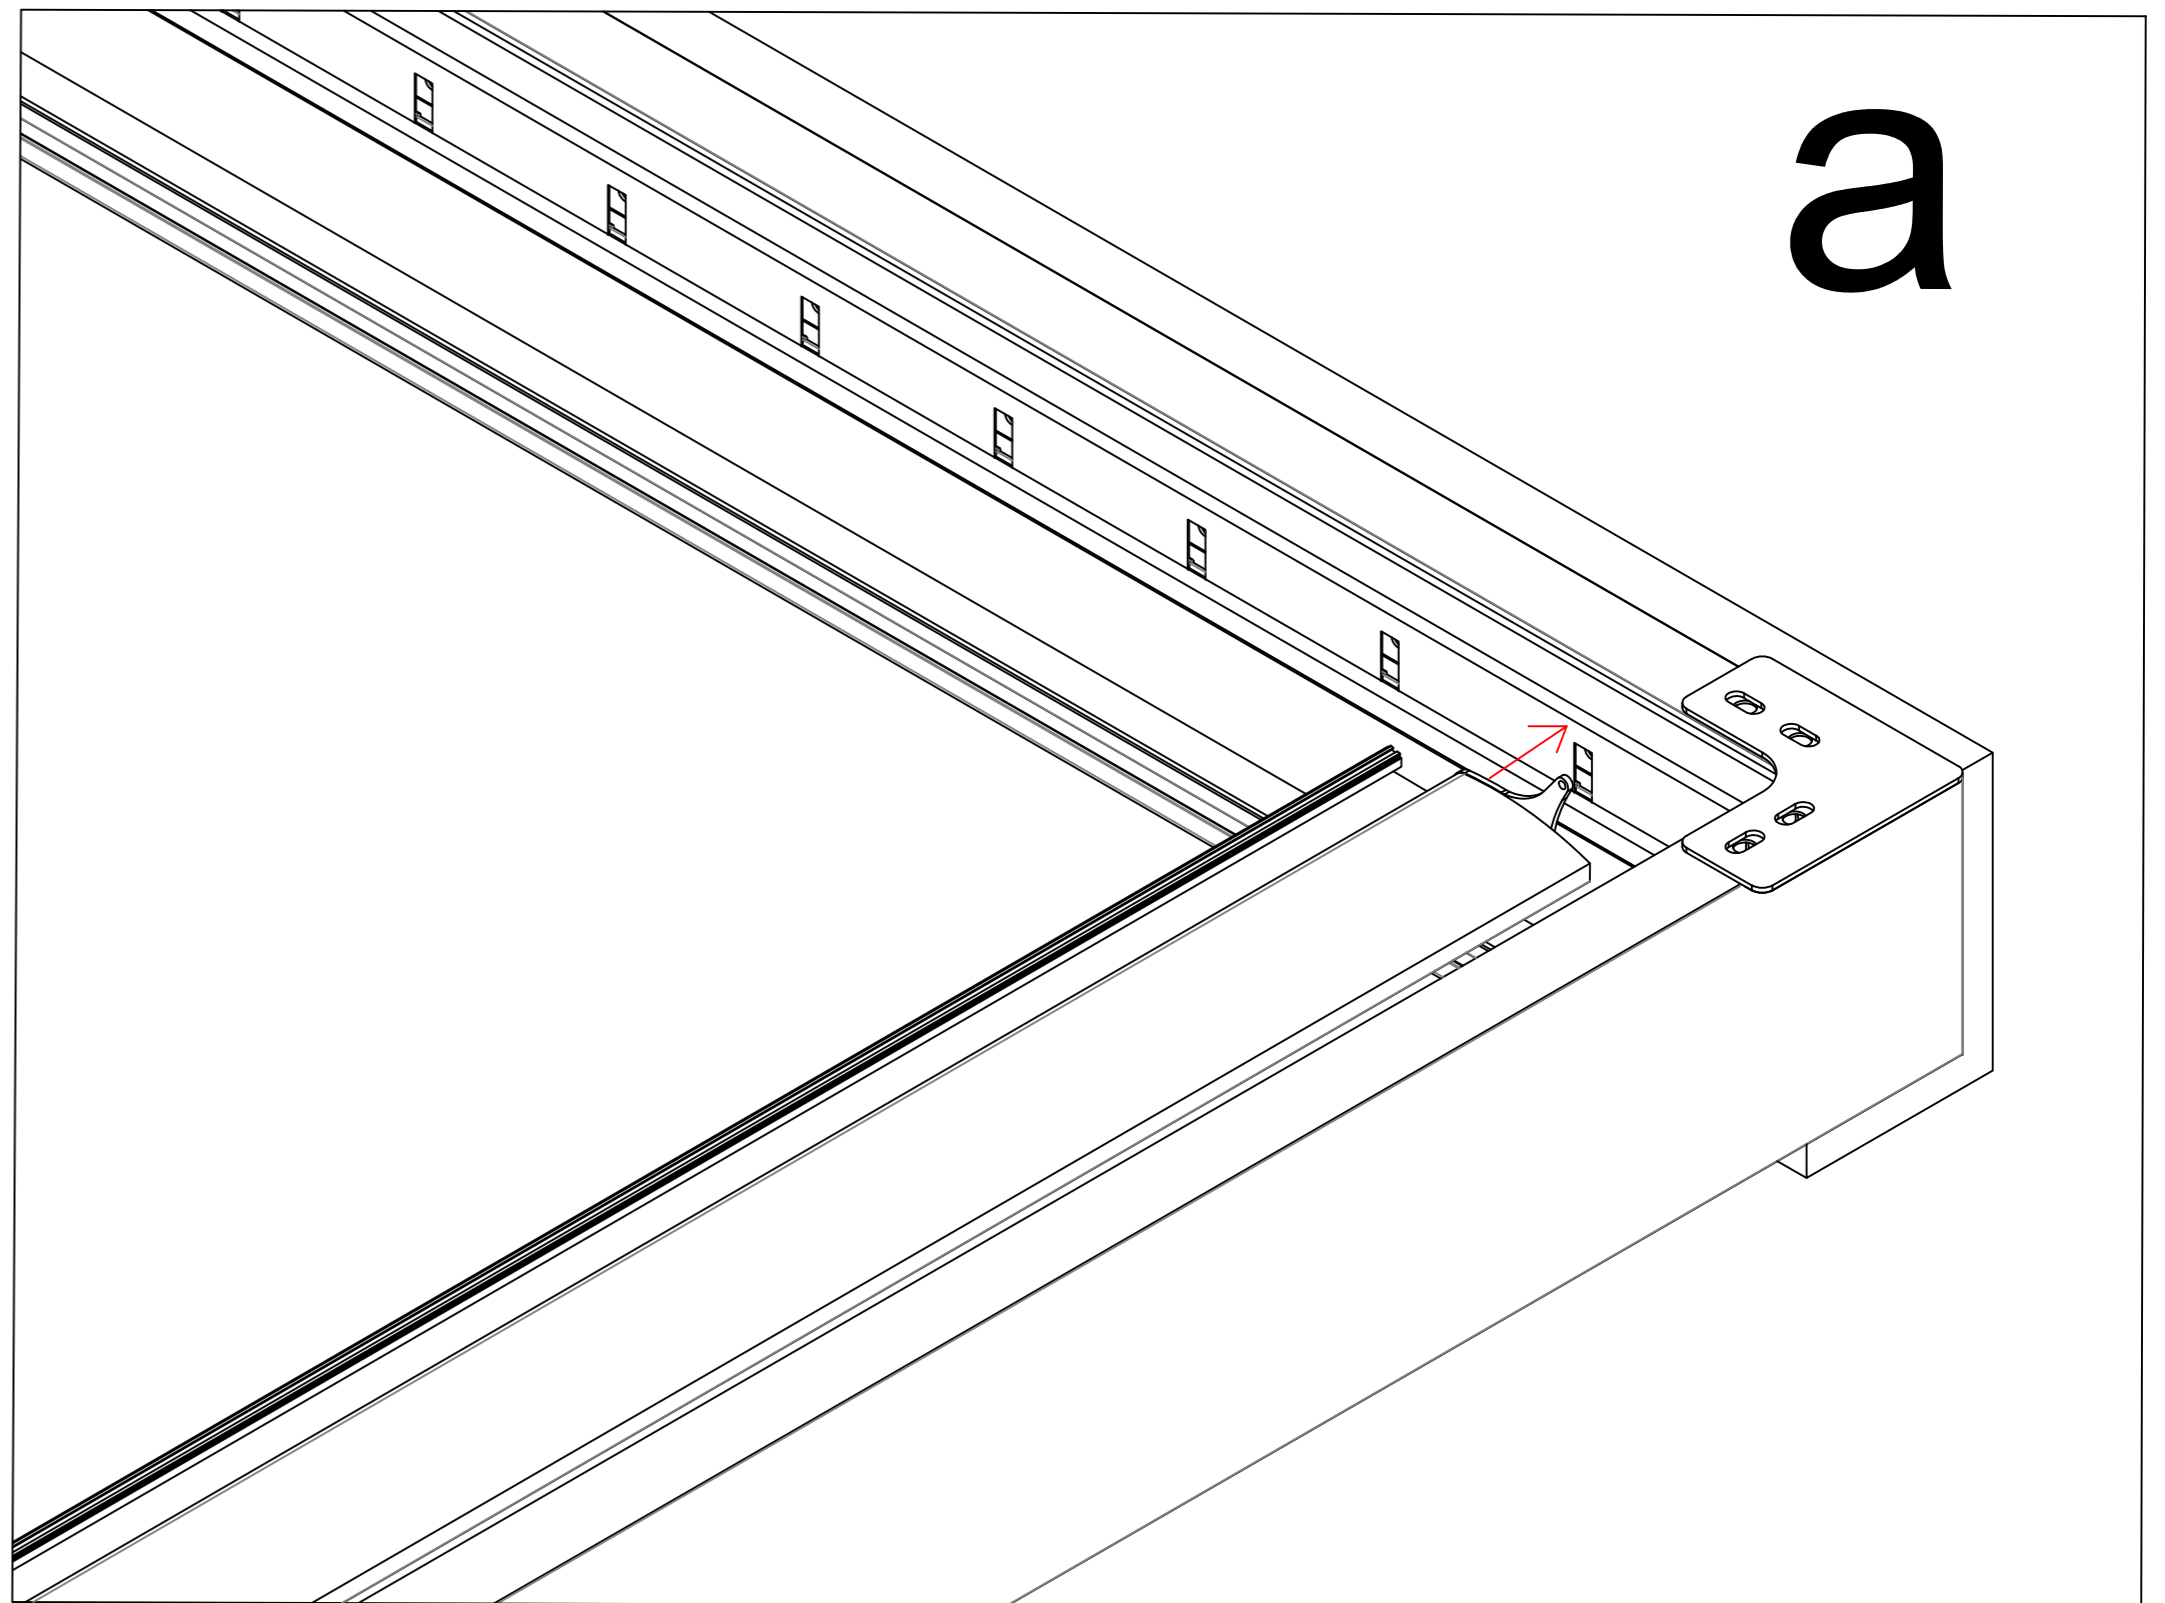

3B-09		2
3B-20		53
3B-06		51