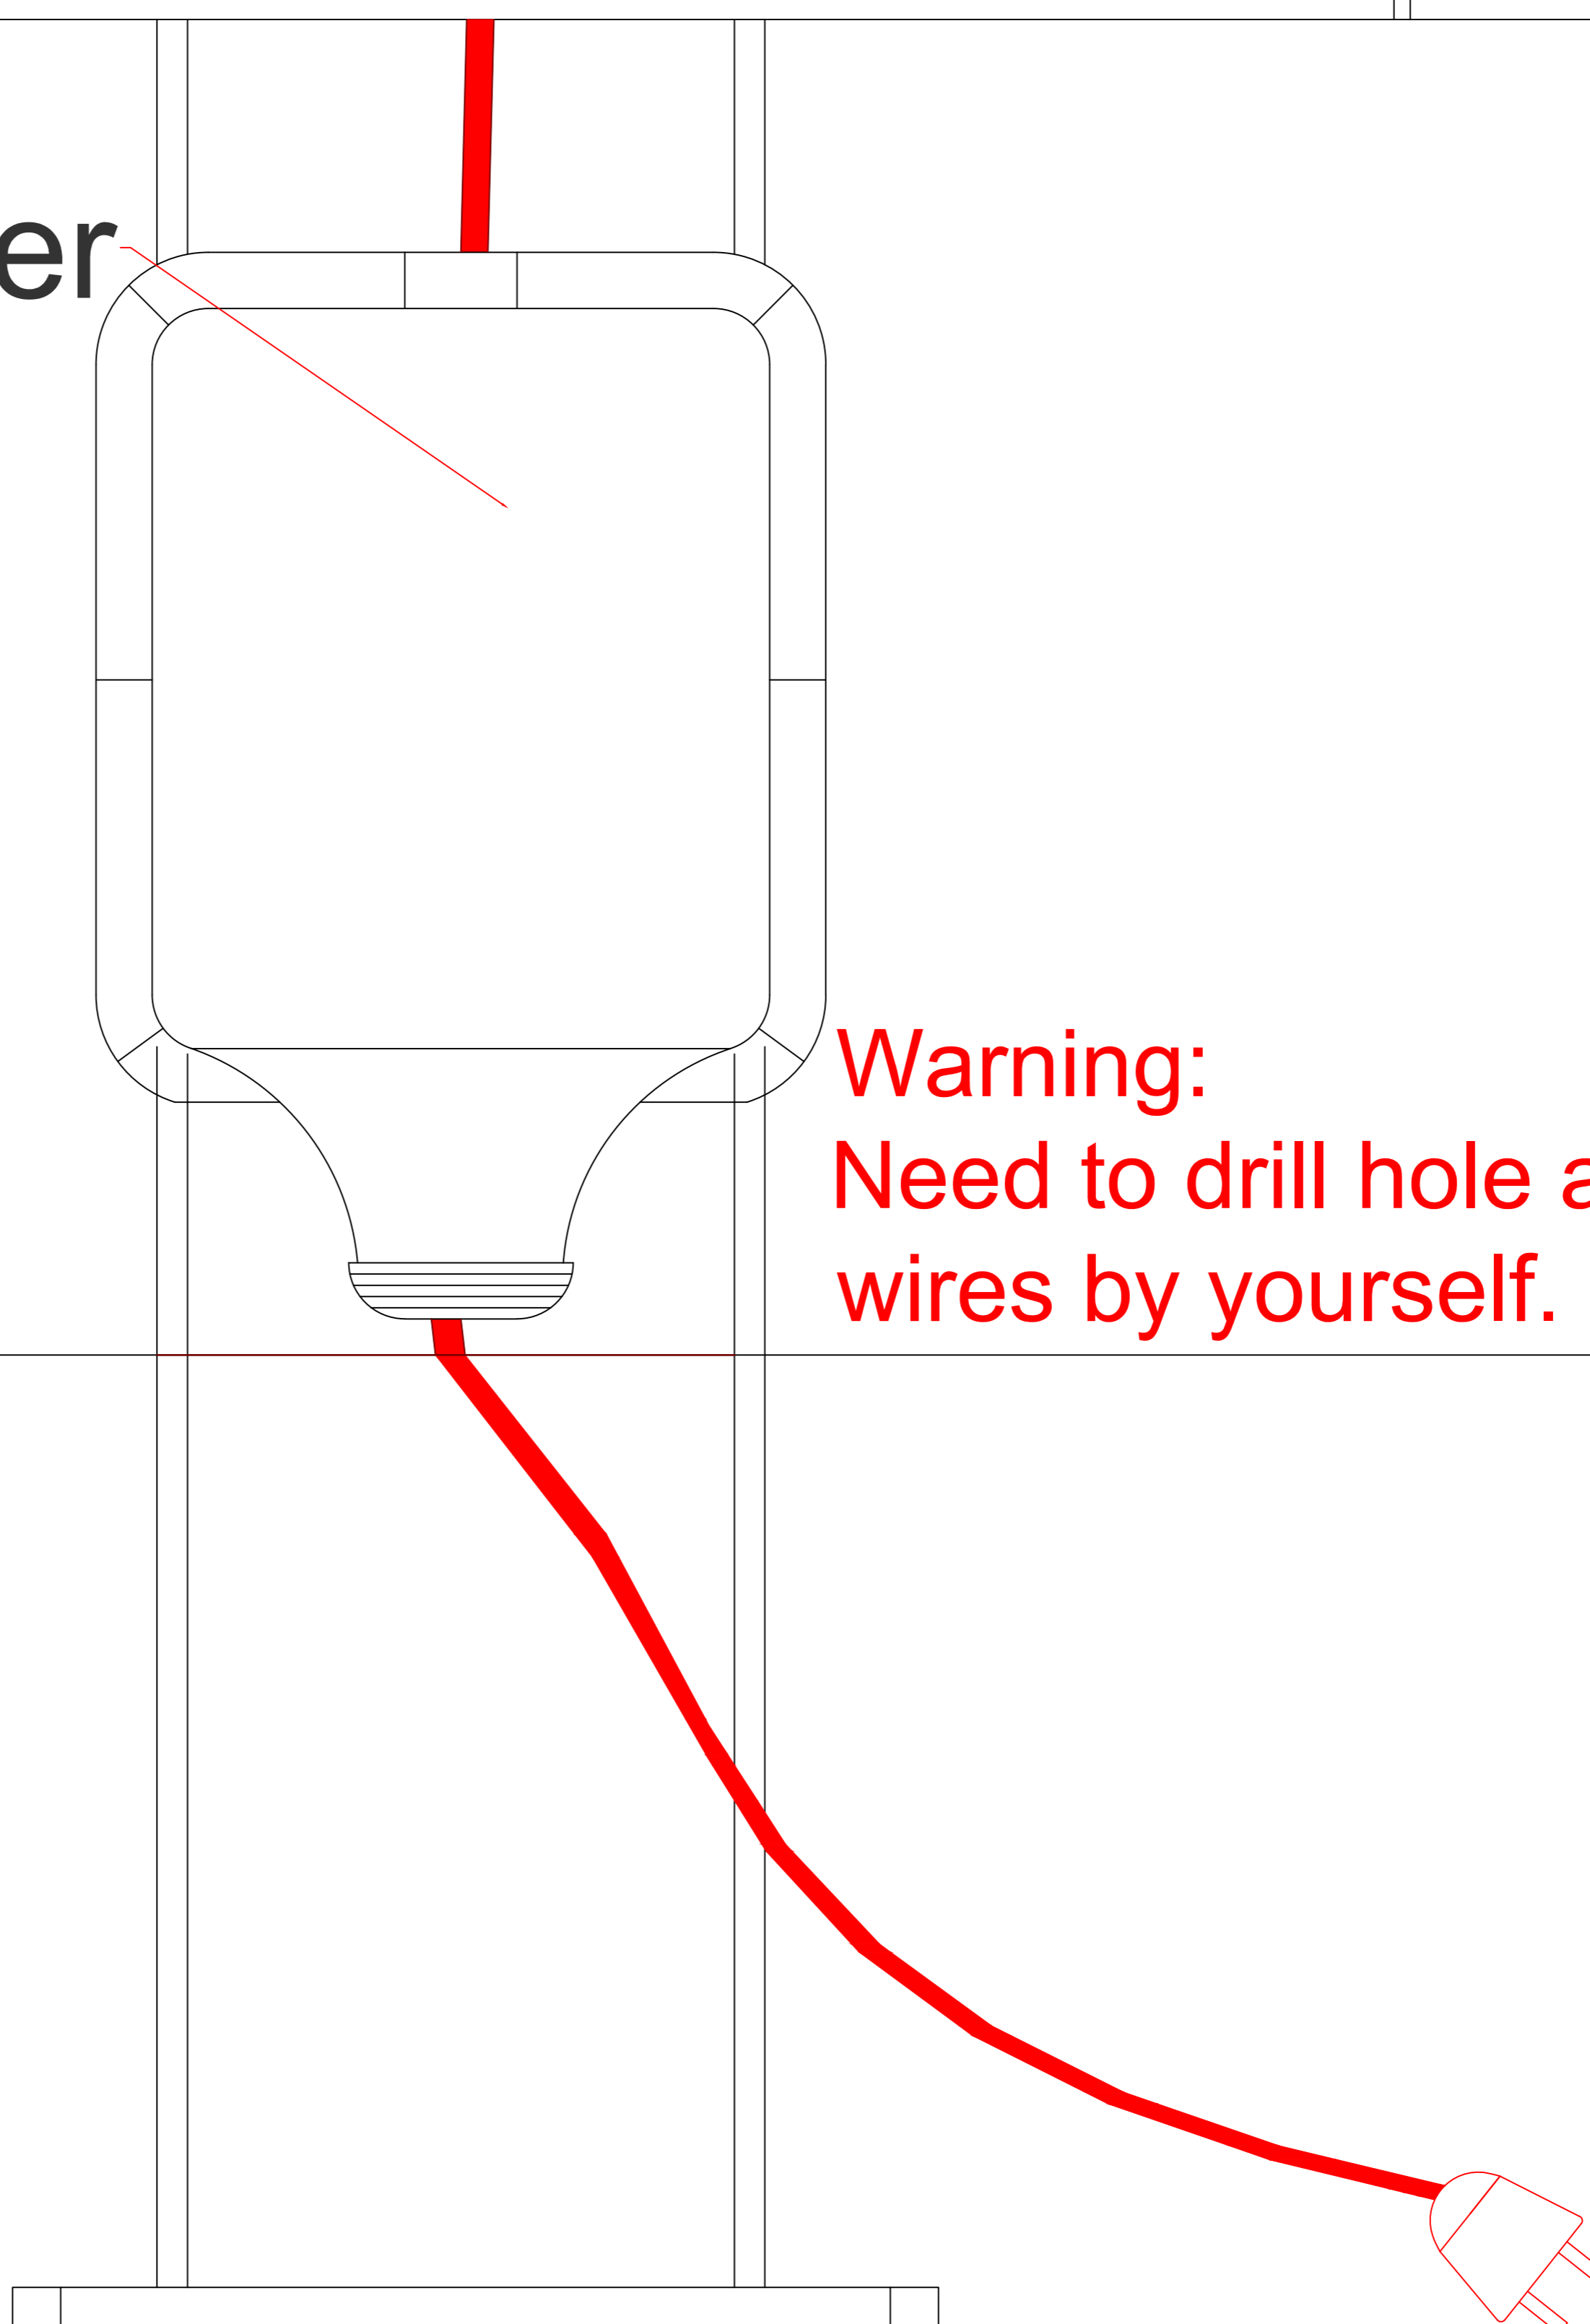

Motor controller

Power in: 220V
Power Out To
Motor: DC24V