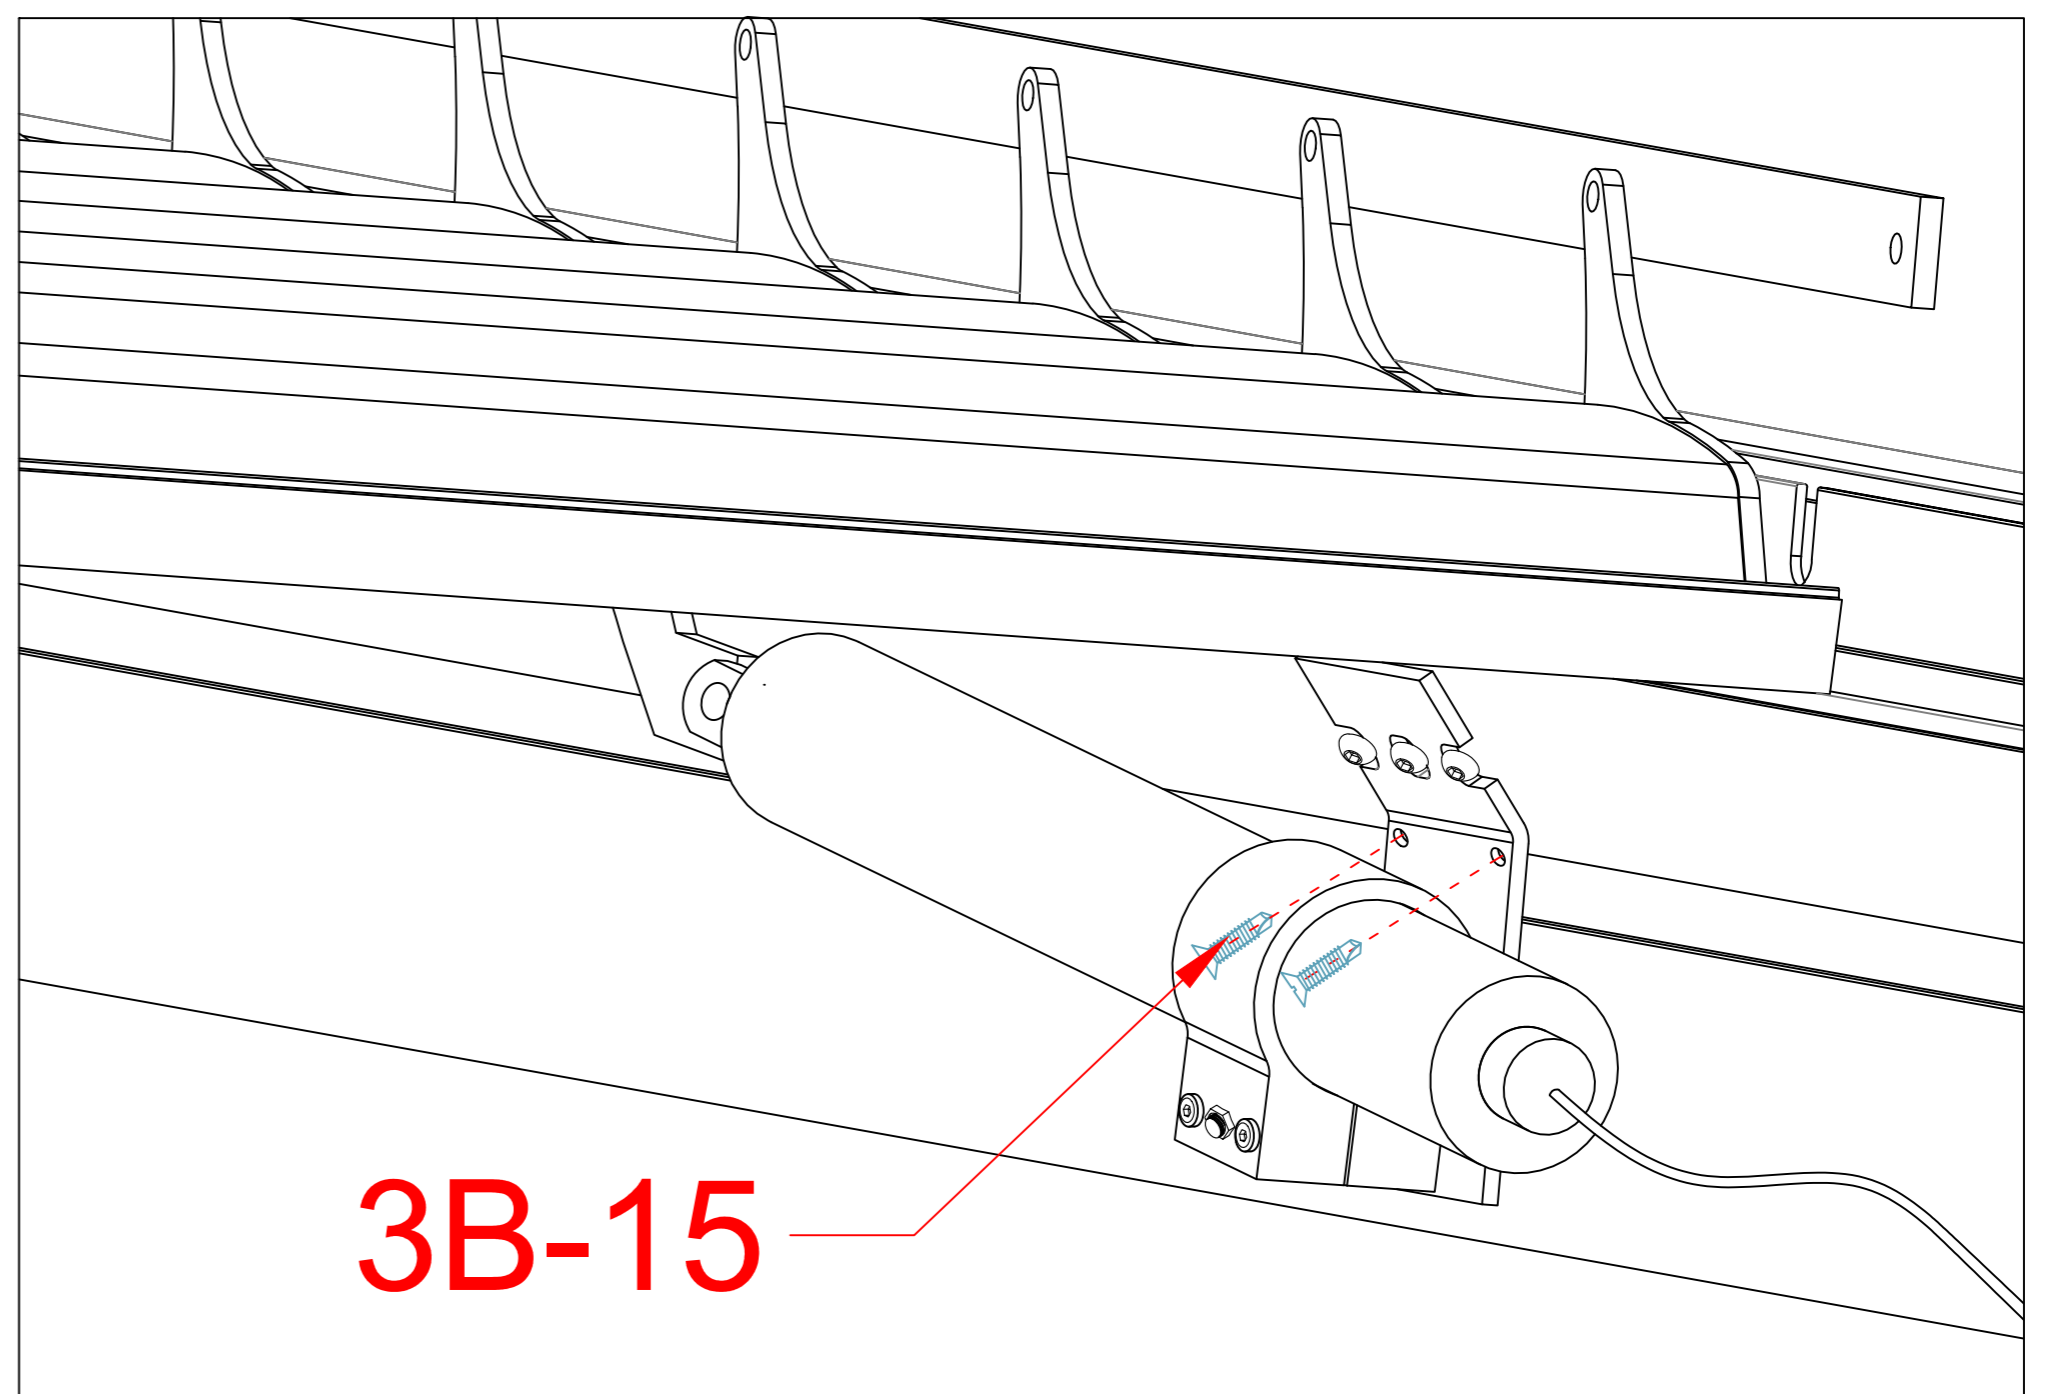

3B-23
20 screws: 5 screws / strip

3B-23		20
3B-08B		1
3B-08A		1
3B-09		2
3B-20		53

3B-24		1
-------	--	---

Warning
 In Snow / Wind season or in case of
 snow / wind forecast open up your shutters
 in vertical position to avoid any damaging
 on your pergola.