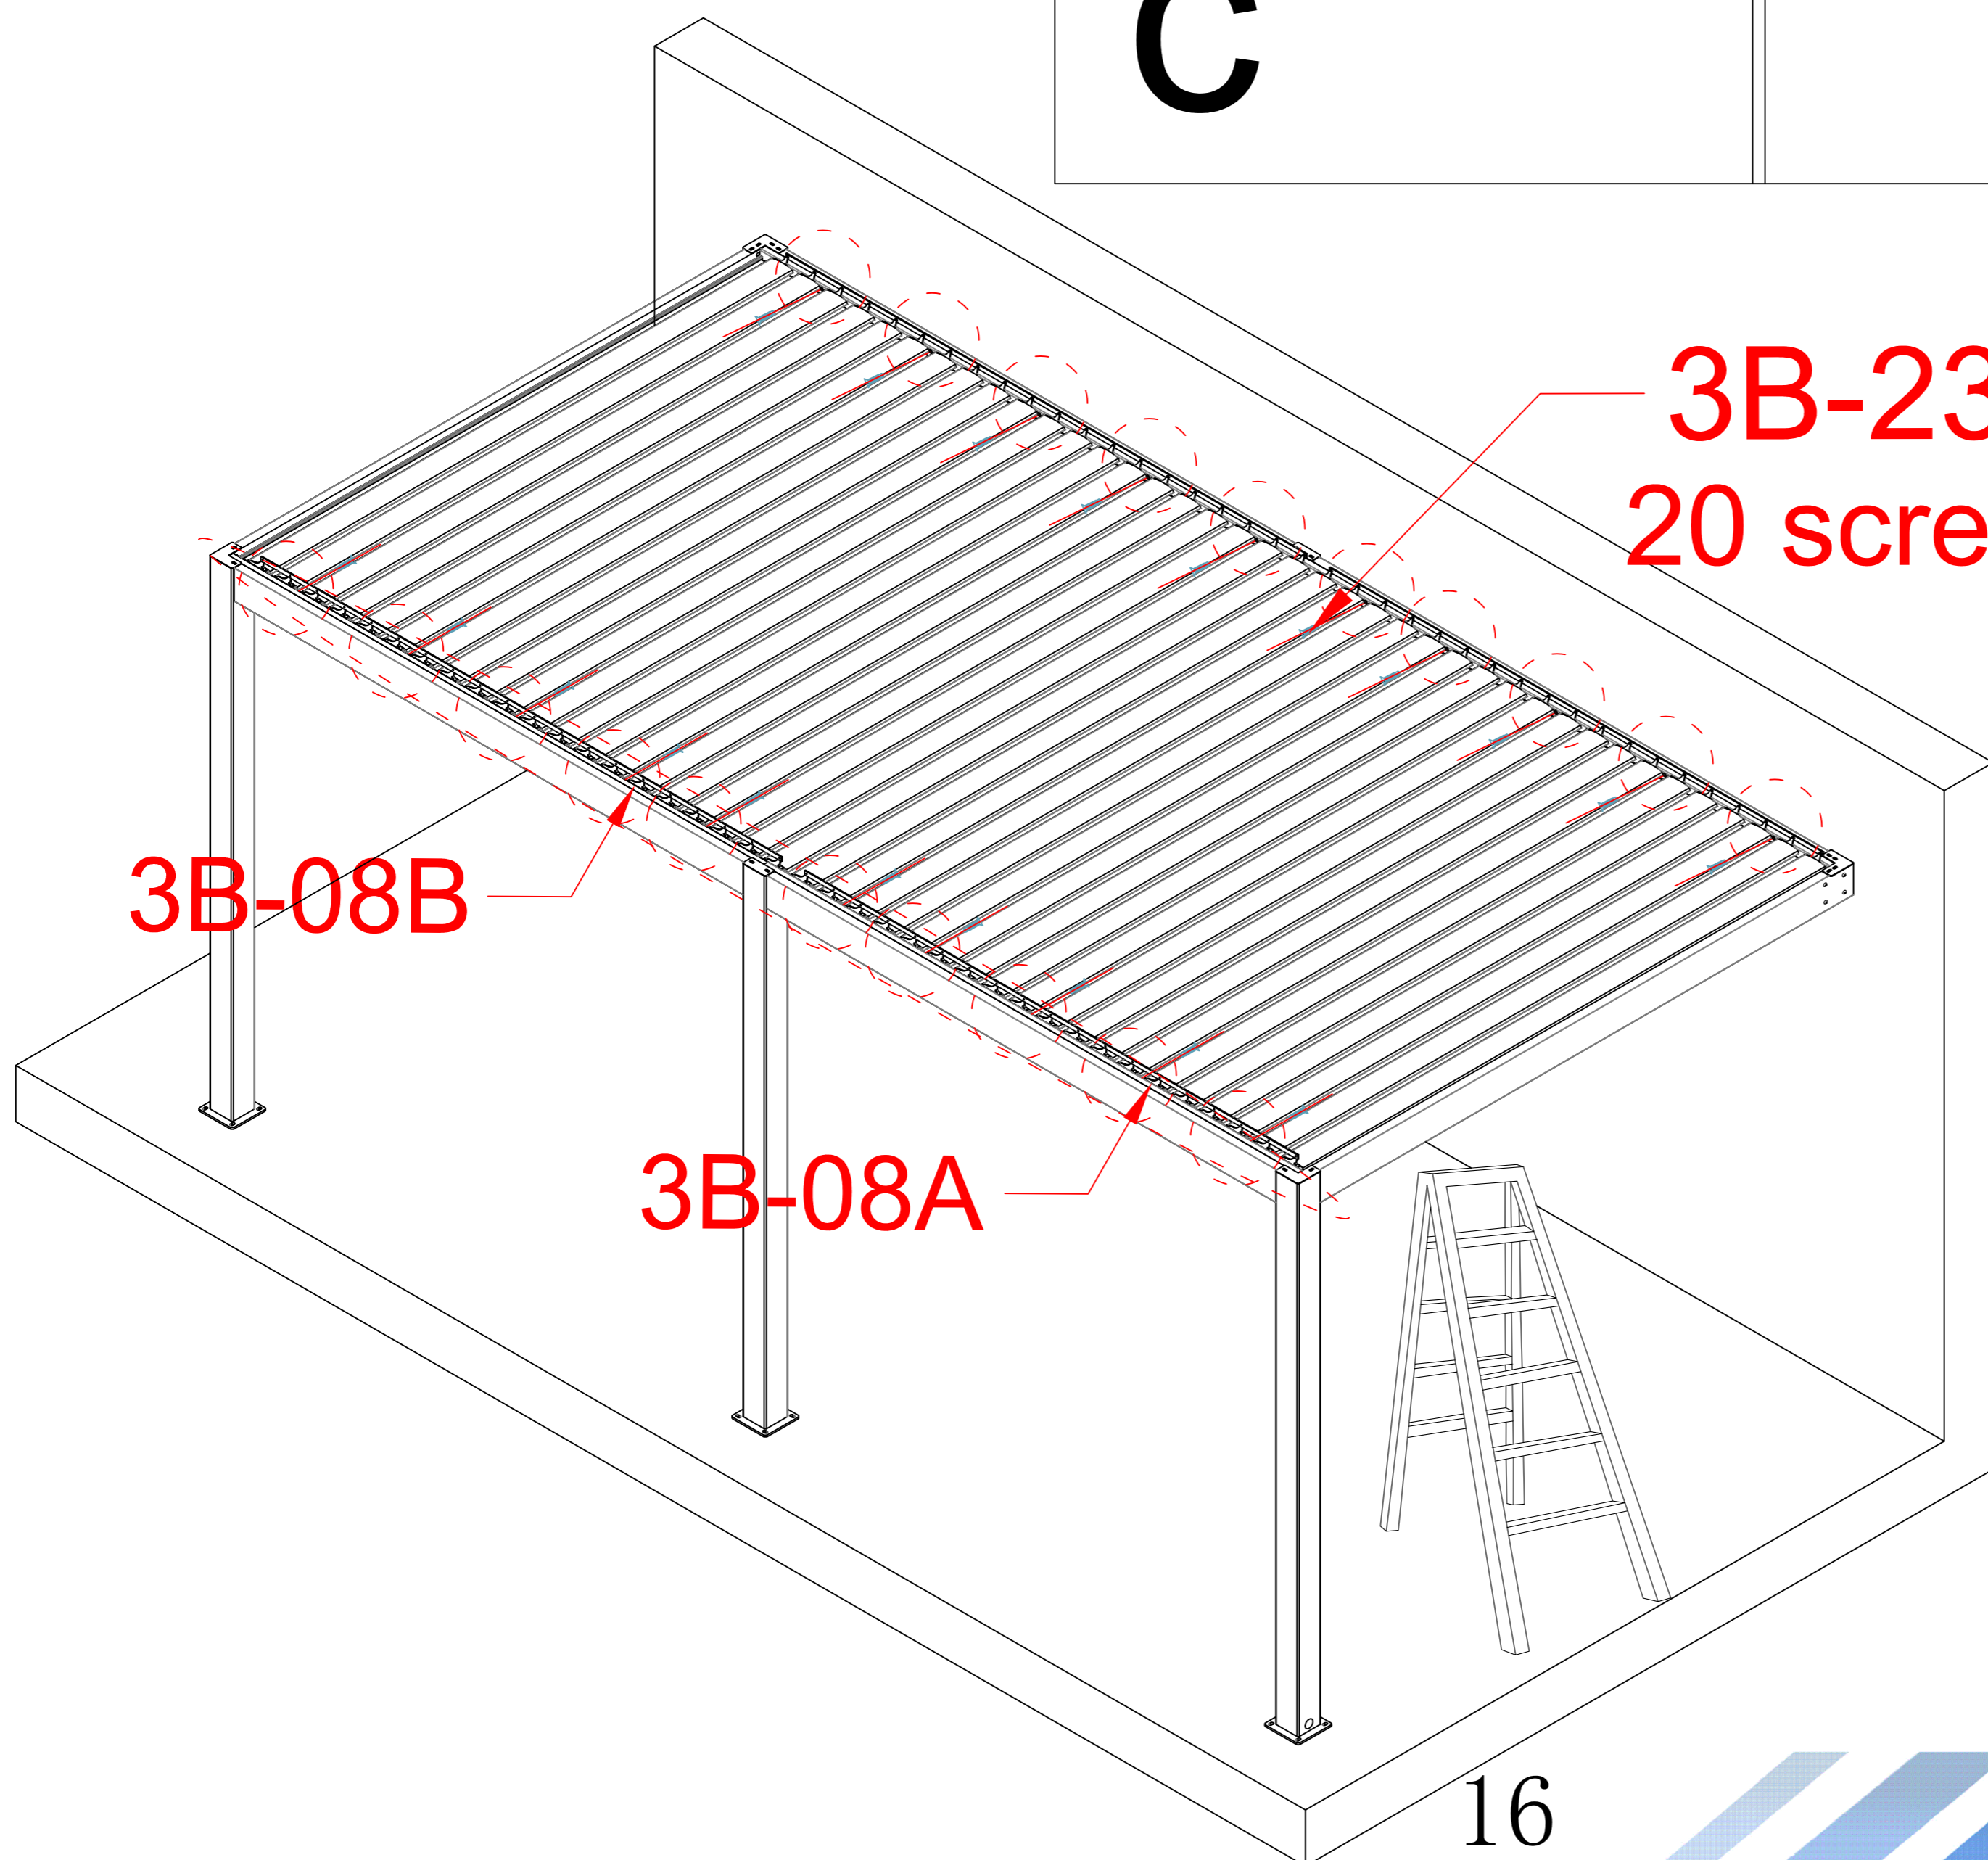

3B-23
20 screws: 5 screws / strip

3B-23		20
3B-08B		1
3B-08A		1
3B-09		2
3B-20		53

3B-24		1
-------	--	---

Warning
 In Snow / Wind season or in case of
 snow / wind forecast open up your shutters
 in vertical position to avoid any damaging
 on your pergola.