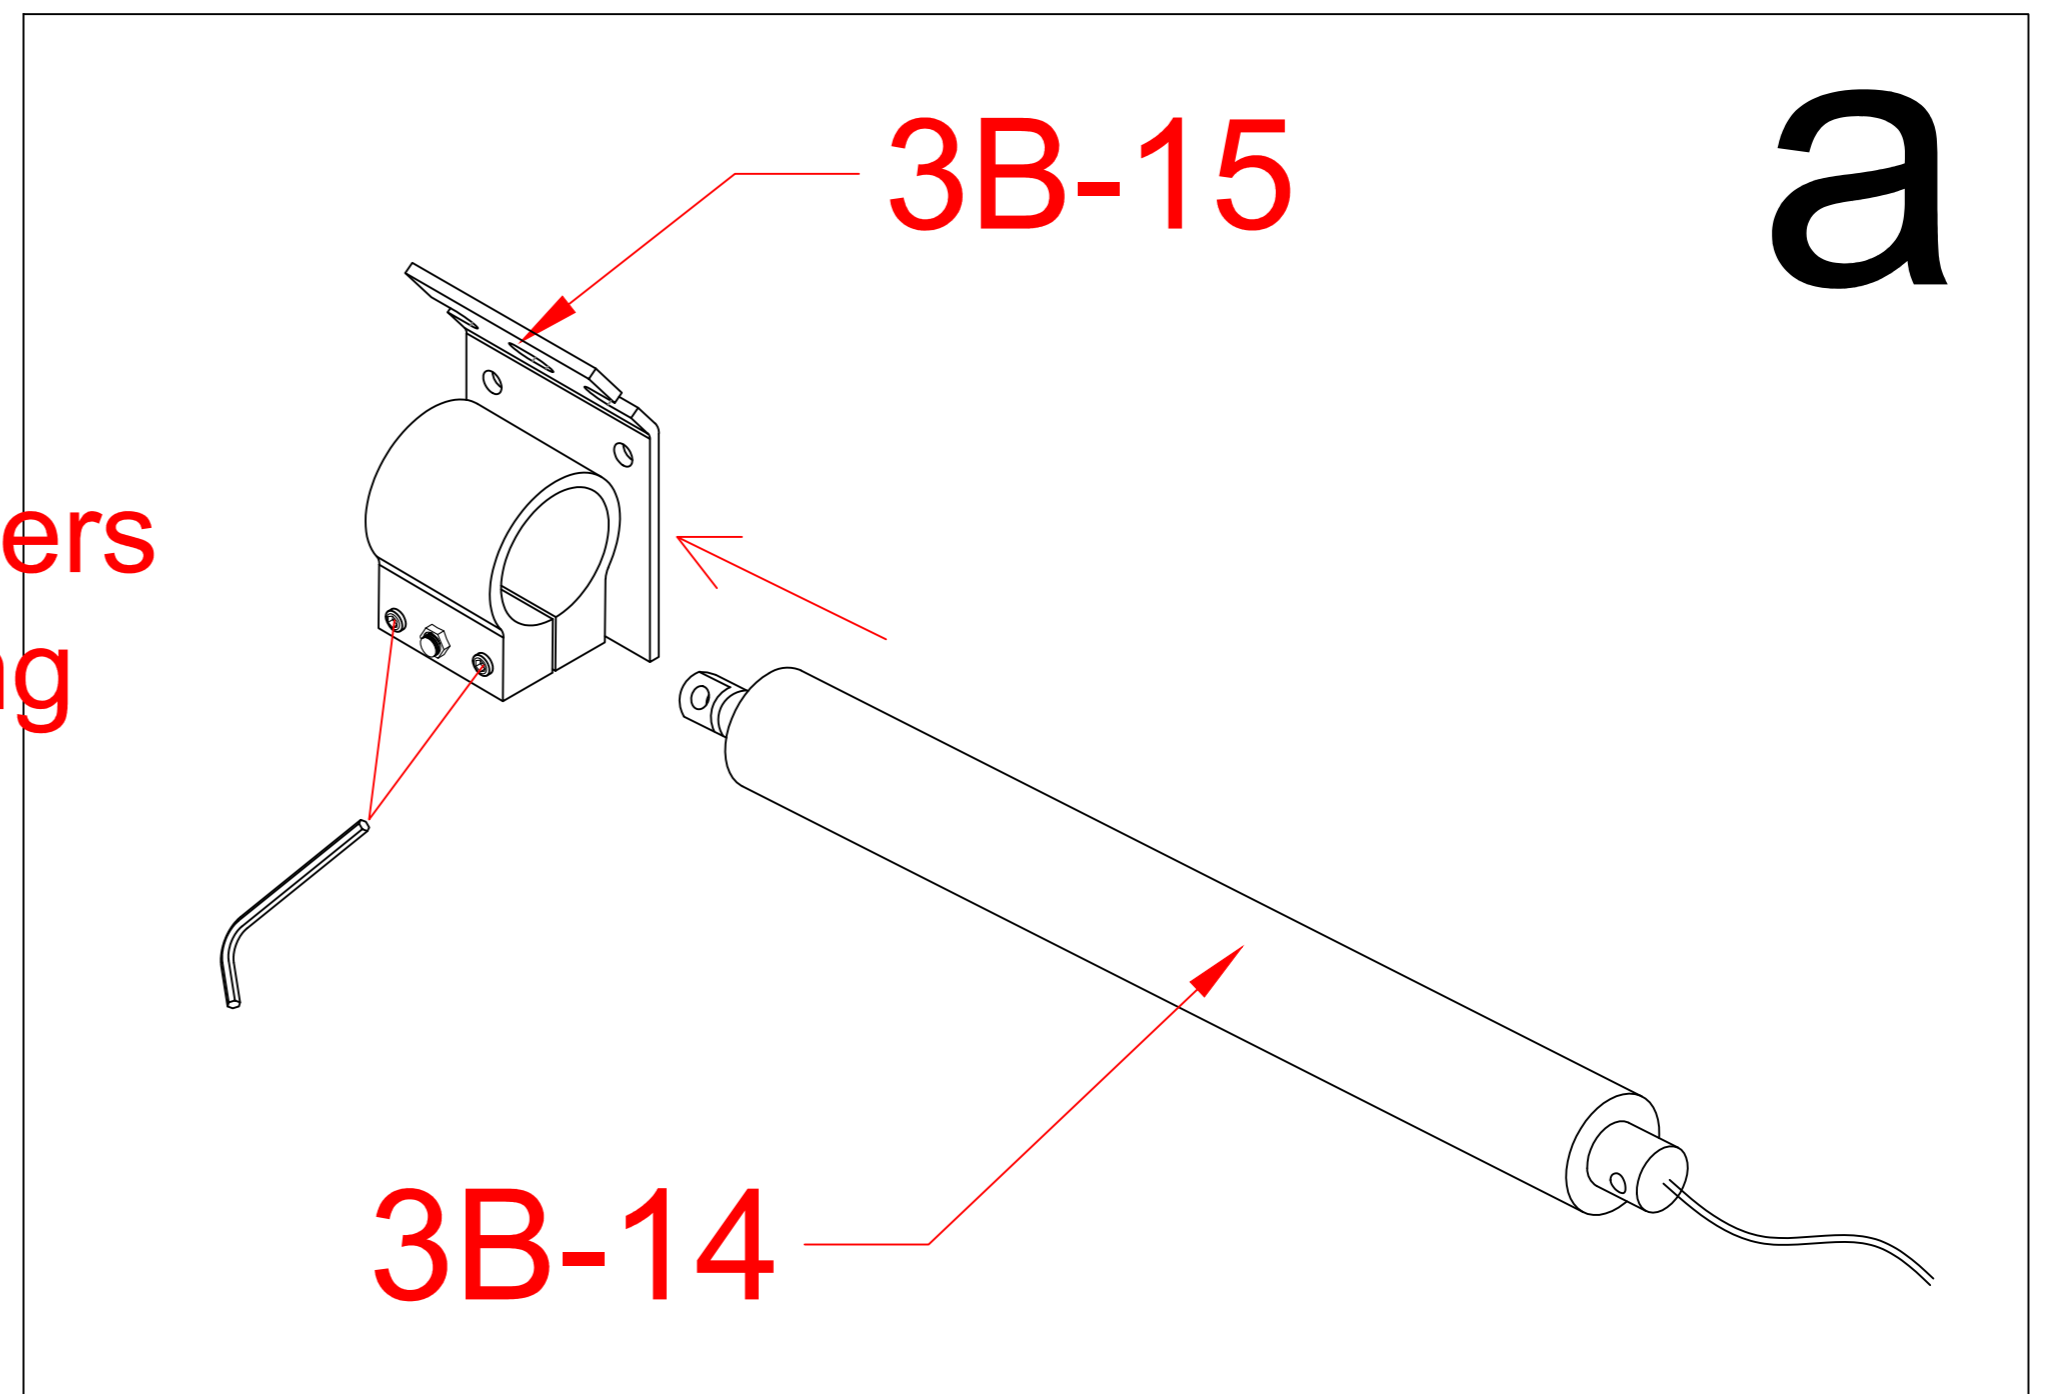

3B-23
20 screws: 5 screws / strip

3B-23		20
3B-08B		1
3B-08A		1
3B-09		2
3B-20		53

3B-24		1
-------	--	---

Warning
 In Snow / Wind season or in case of
 snow / wind forecast open up your shutters
 in vertical position to avoid any damaging
 on your pergola.