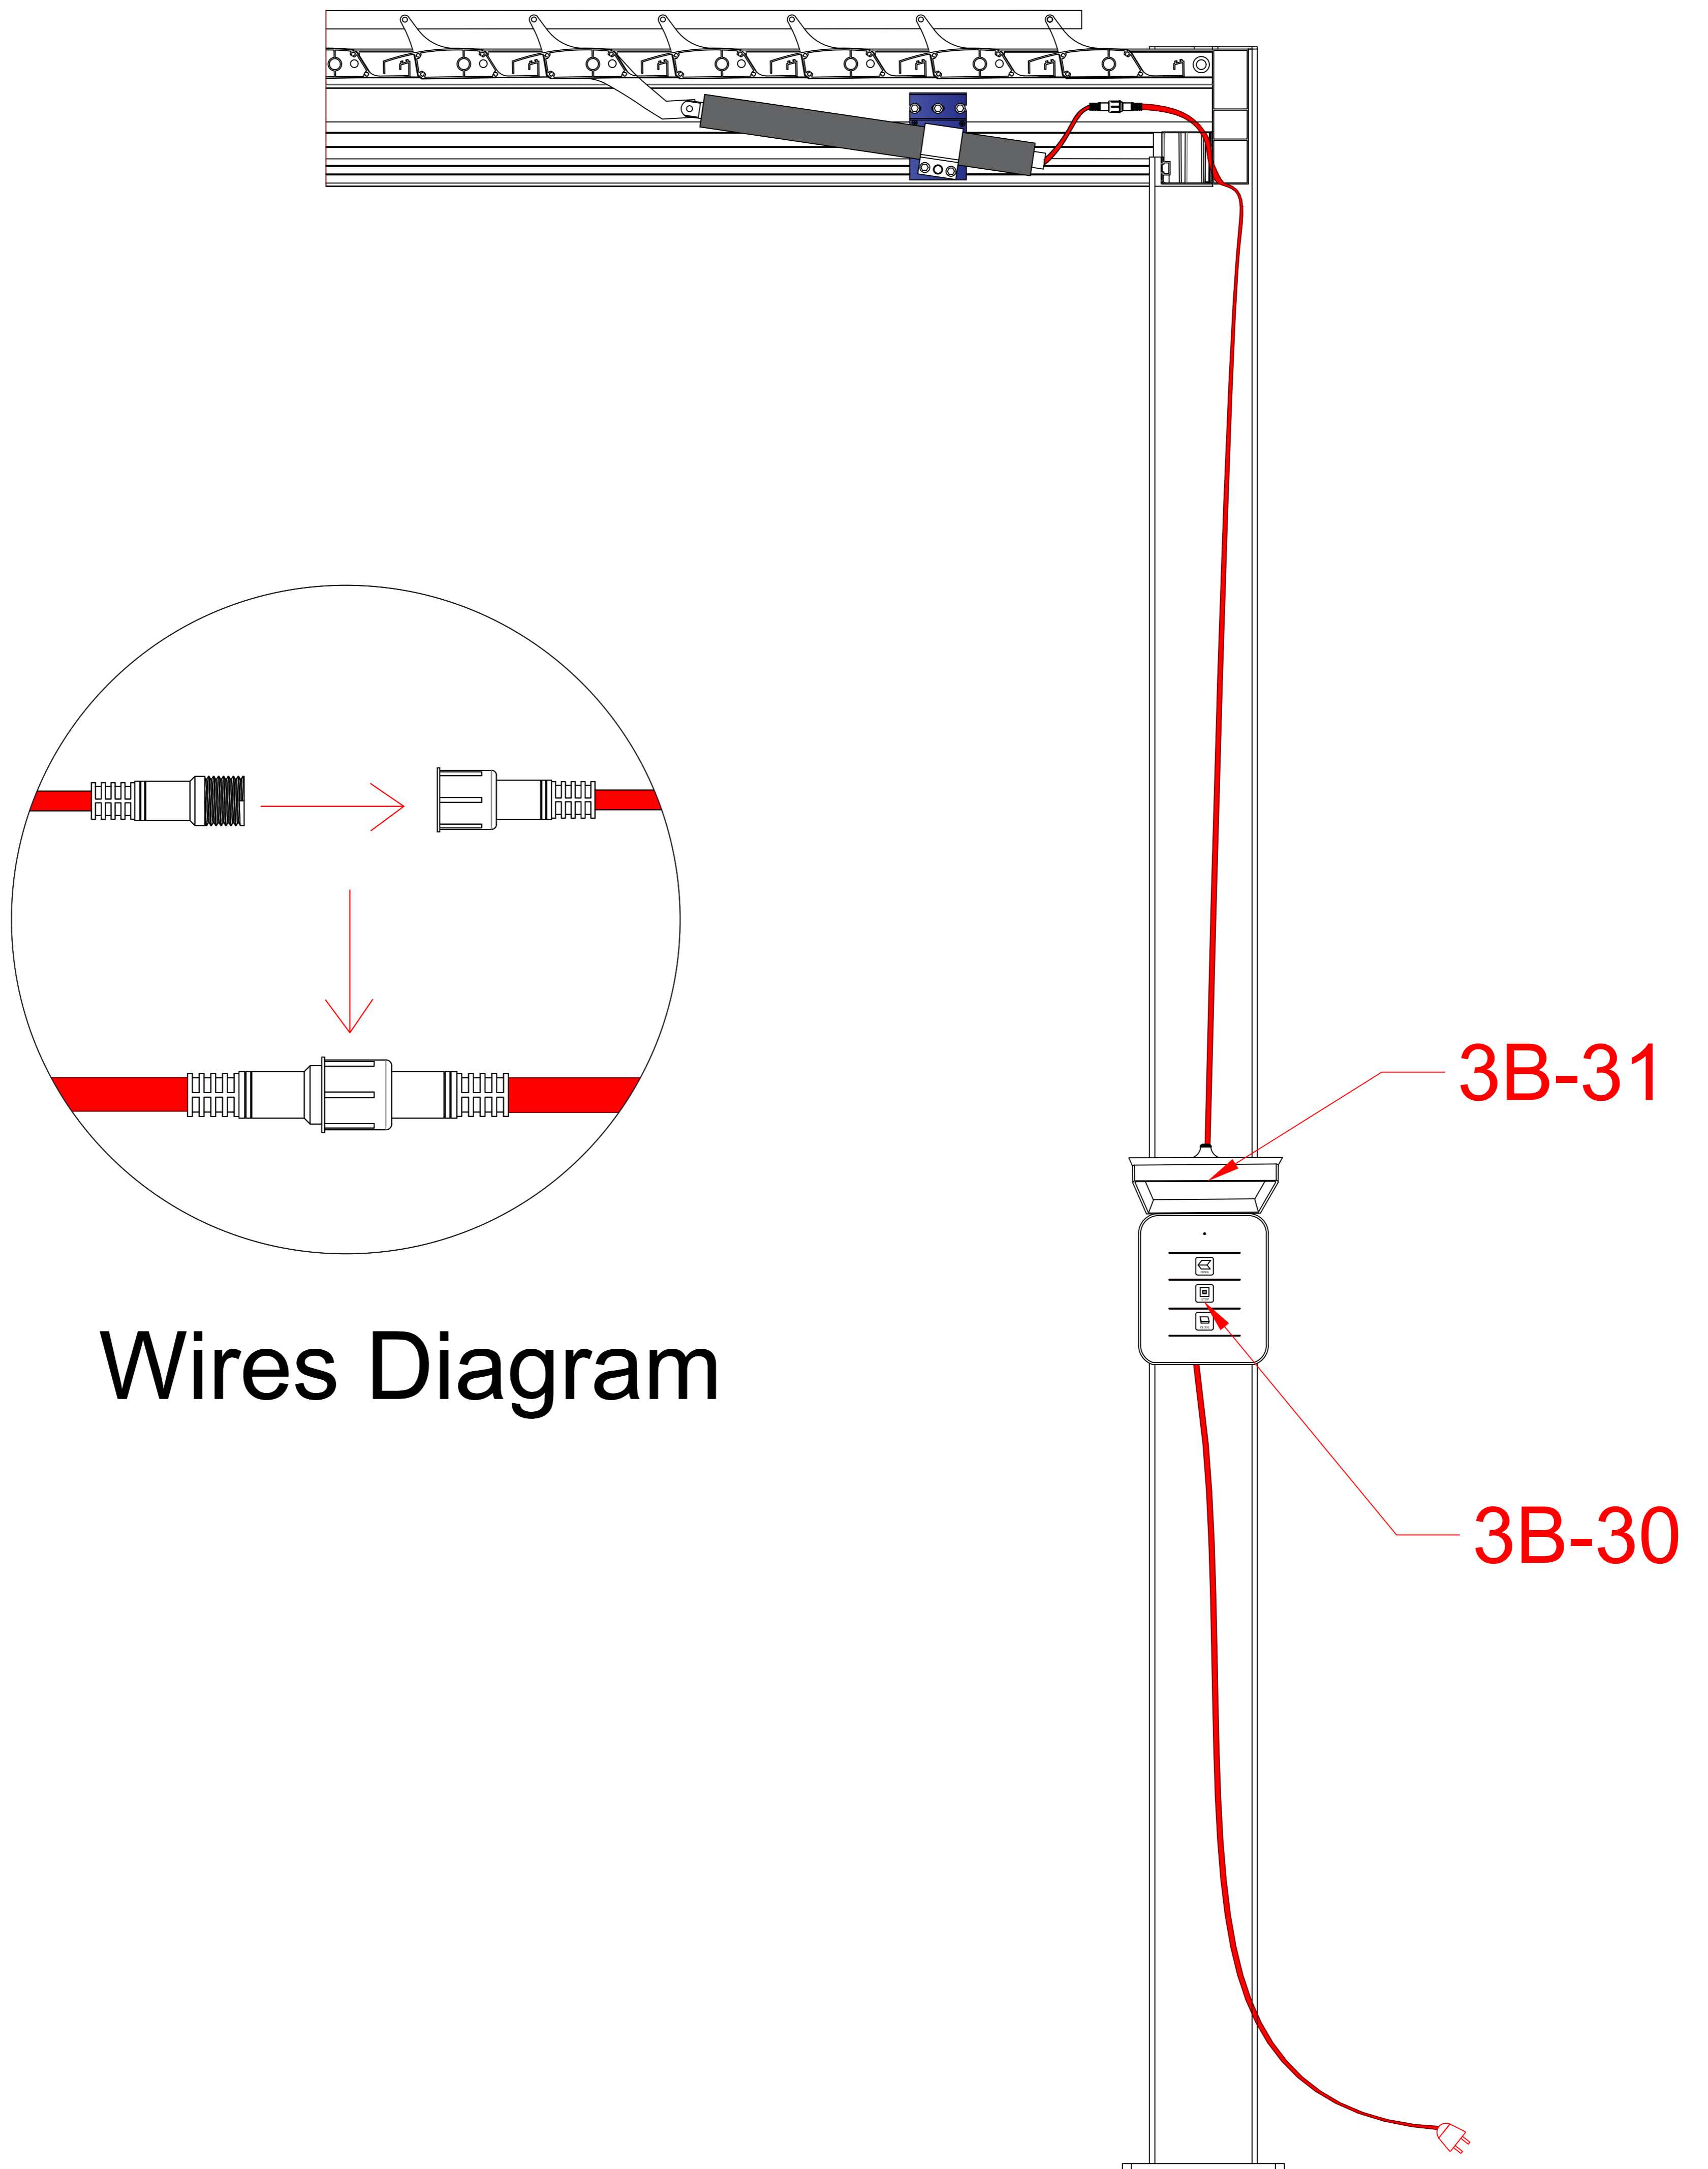

3B-23
20 screws: 5 screws / strip

3B-23		20
3B-08B		1
3B-08A		1
3B-09		2
3B-20		53

3B-24		1
-------	--	---

Warning
 In Snow / Wind season or in case of
 snow / wind forecast open up your shutters
 in vertical position to avoid any damaging
 on your pergola.

3B-14		2
3B-15		2
3B-19		6

Motor wires diagram

Wires Diagram

3B-30		2
3B-31		2

Motor

Motor controller

Power in: 220V
Power Out To
Motor: DC24V

Warning:
Need to drill hole and put
wires by yourself.