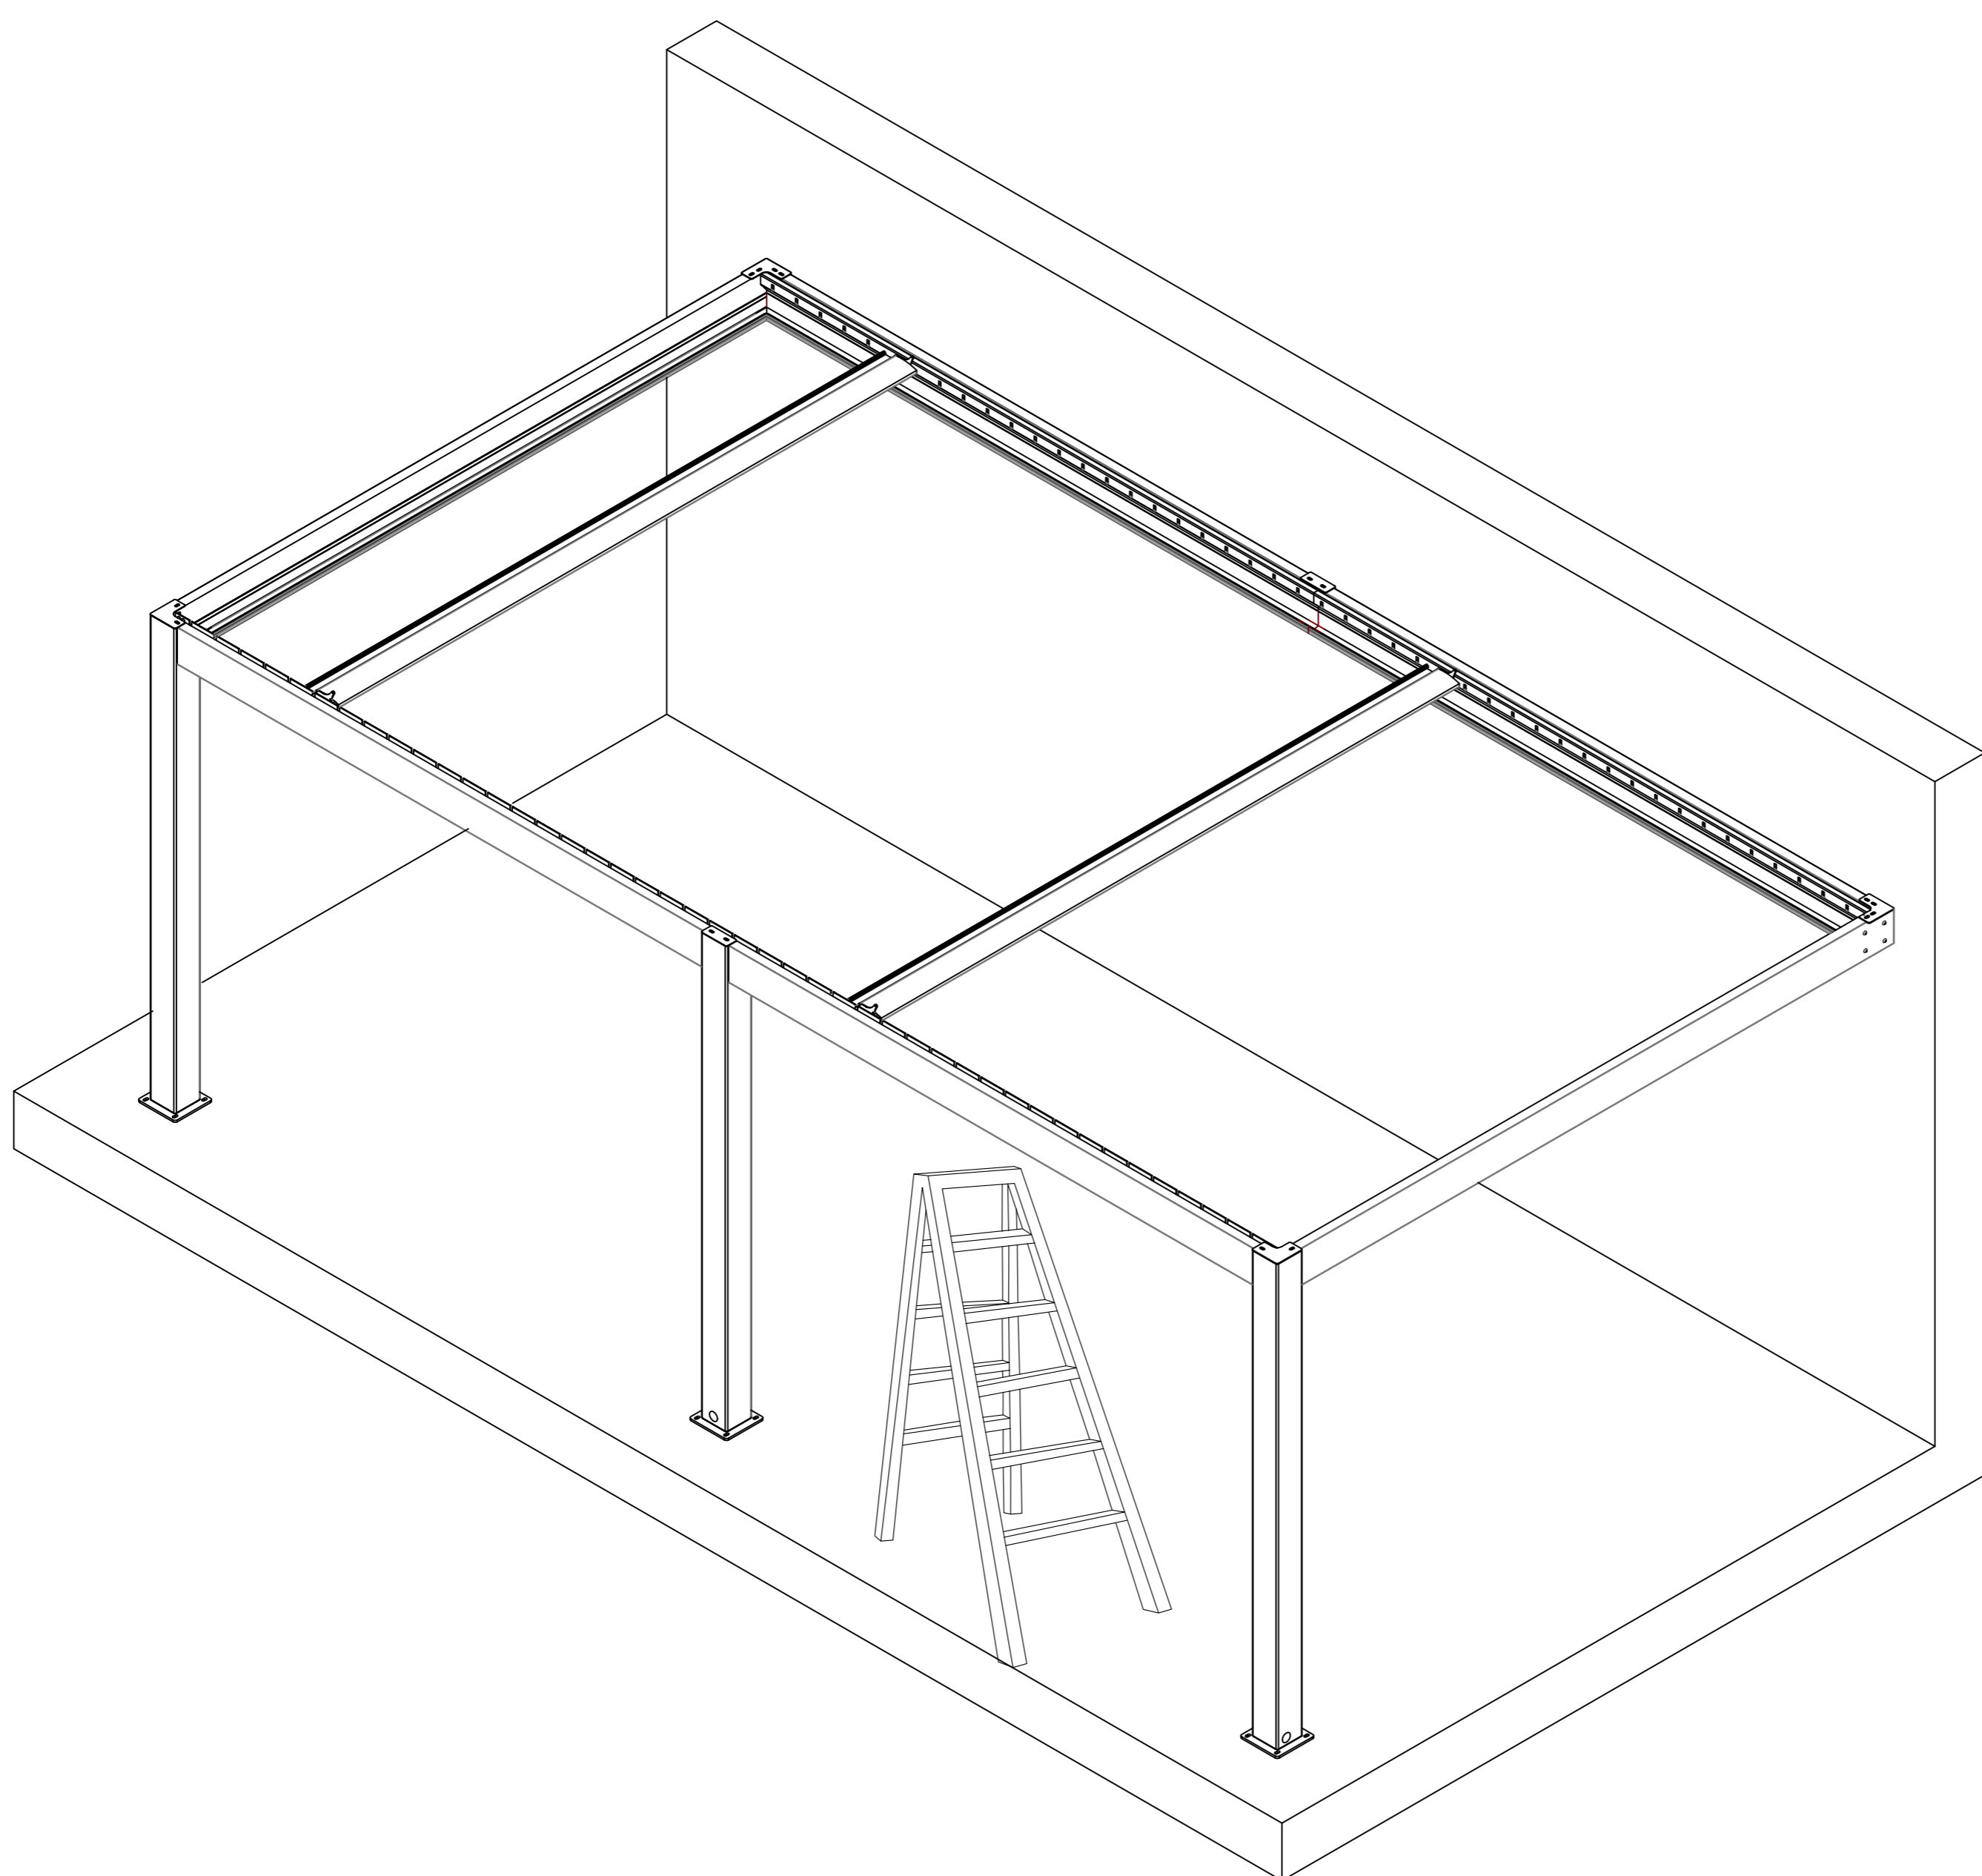

a

3B-50

b

c

3B-50

3B-03-2

3B-06

2