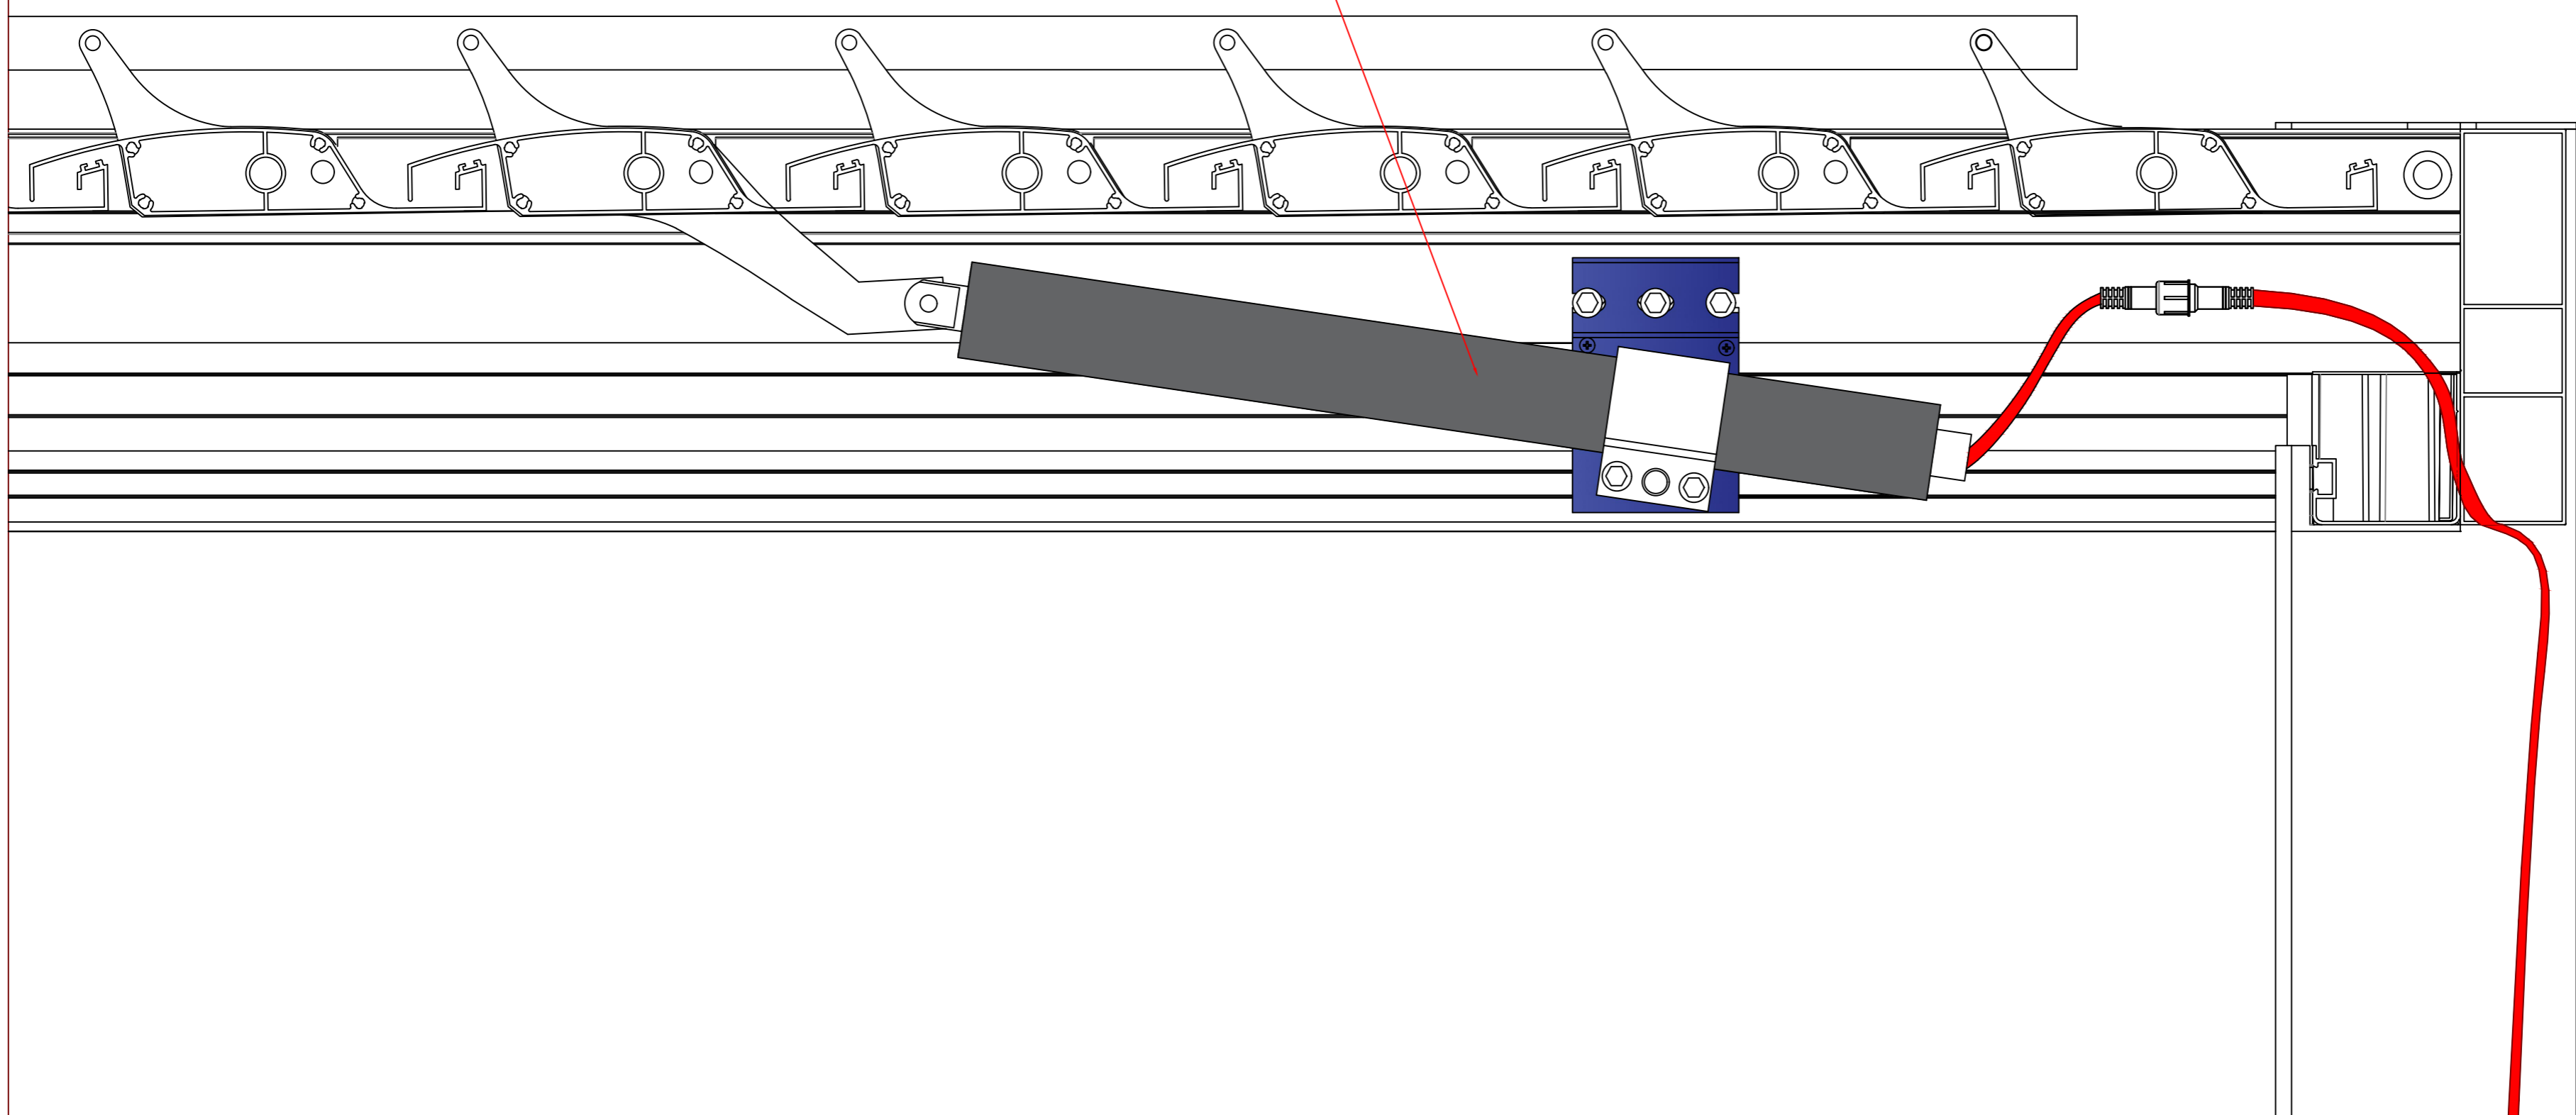

Motor

Motor controller

Power in: 220V
Power Out To
Motor: DC24V

Warning:
Need to drill hole and put
wires by yourself.

Warning:
Need to drill hole and put
wires by yourself.