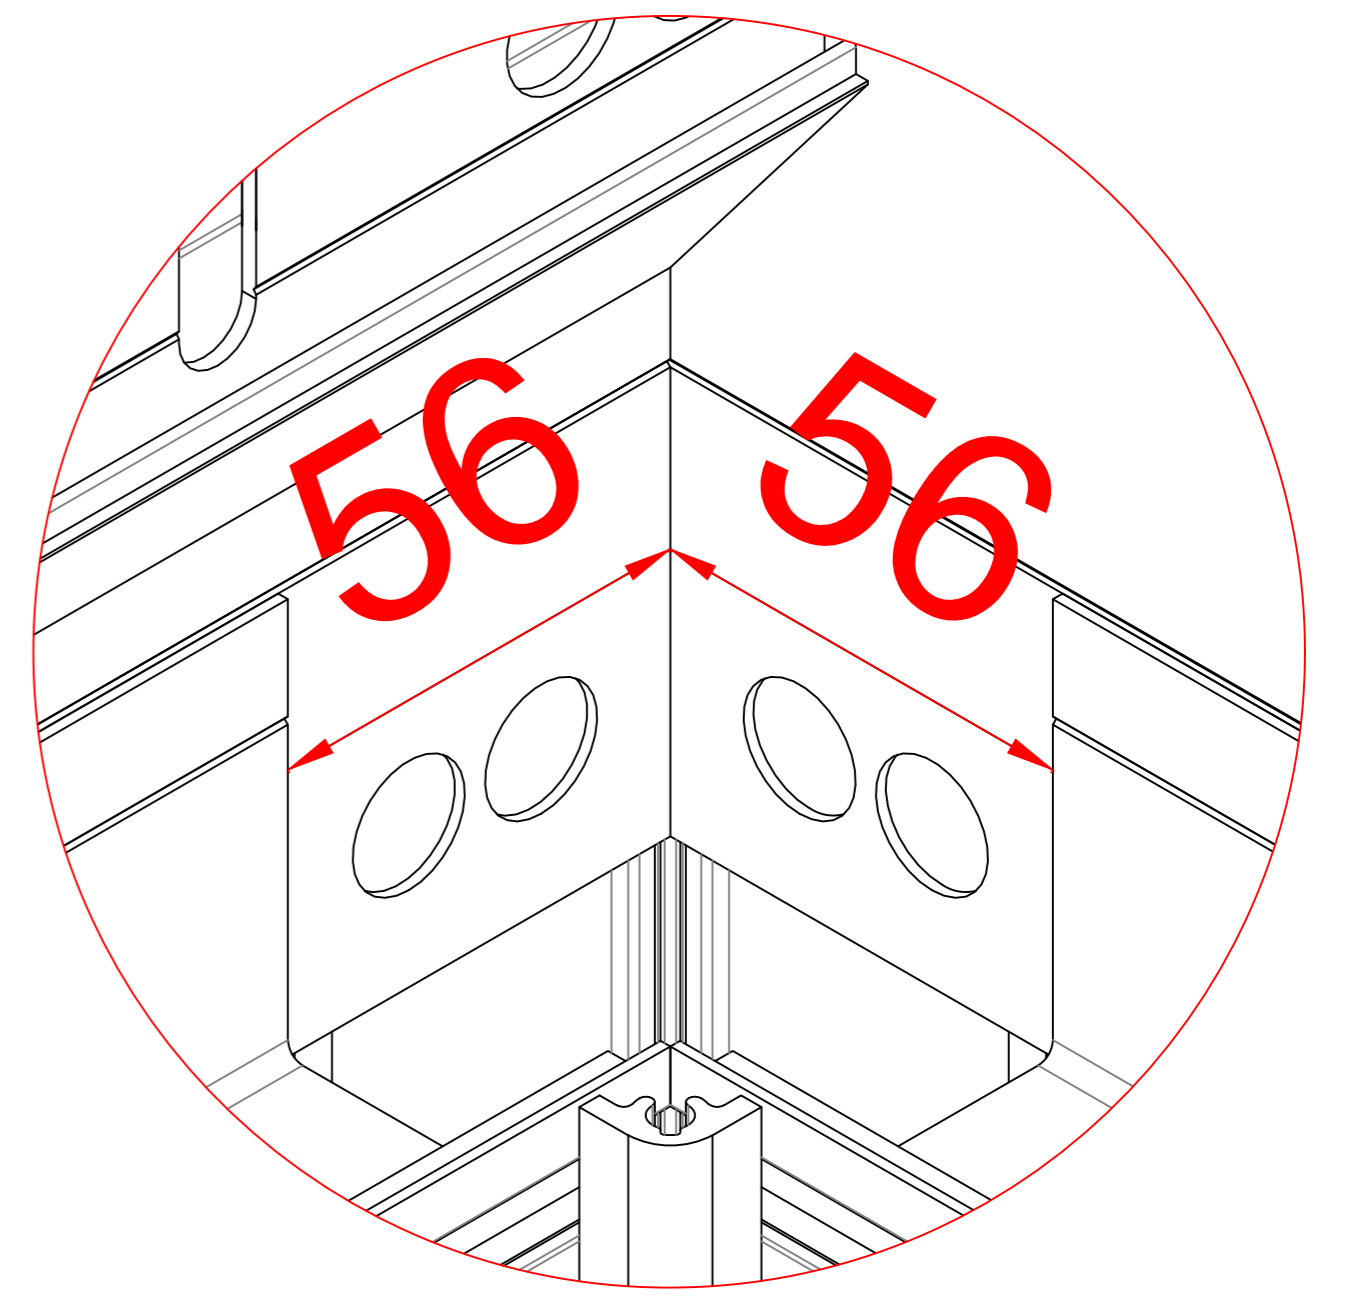

Warning:
Before installation, tear off the protective film of the tape on the back side of Gutter.

4screws/3m side
5screws/4m side
6screws/5m side
8screws/6m side
10screws/8m side

3B-05-1		2
3B-05-2		2
3B-05		2
3B-23		X