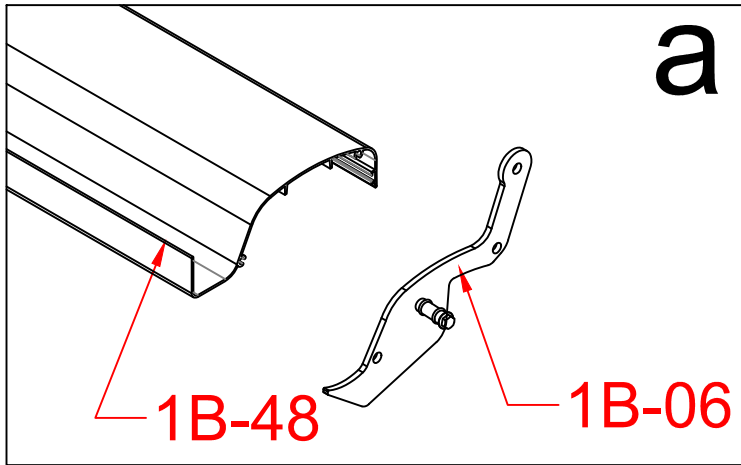

Item	Drawings	Qty
1B-22		24+2
1B-23	 M4.2*19	28+2
1B-24		1
1B-48		33
1B-49		32
1B-50		1
1B-51	 M3.5*25	132+4

3×4m

3*4-4

1B-01		4
1B-13		4
1B-22		24

1B-03			1
1B-14			1

1B-04		2
1B-18		1

1B-02			1
1B-03			1
1B-18			1

1B-21		16
-------	--	----

1B-11		4
1B-19		8

Warning:
Before installation, tear off the protective film of the tape on the back side of Gutter.

1B-05			4
1B-23			x

1B-24		1
1B-12		4

1B-51		X*2
1B-06		X
1B-48		X

1B-49		X
1B-50		1
1B-51		X

1B-06		1
1B-07		x

3B-23		10
1B-08		2

warning:
Bolts must be tightened

1B-09		2
1B-20		x

1B-17		+ 		1
-------	---	---	---	---

1B-16		1
1B-24		1

Warning
In Snow season or in case of snow forecast open up your shutters in vertical position to avoid any damaging on your pergola. .