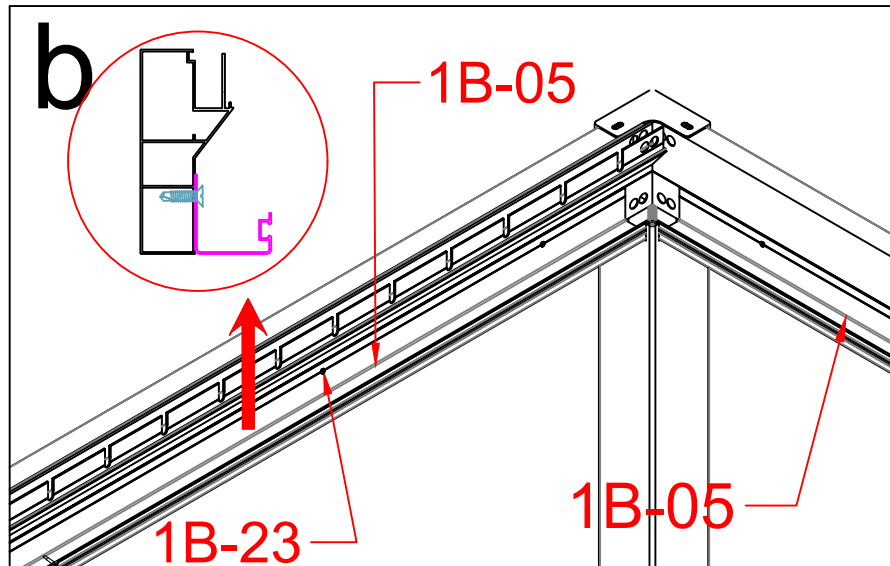

Item	Drawings	Qty
1B-22		24+2
1B-23	 M4.2*19	28+2
1B-24		1
1B-48		33
1B-49		32
1B-50		1
1B-51	 M3.5*25	132+4

3×4m

3*4-4

1B-01		4
1B-13		4
1B-22		24

1B-03			1
1B-14			1

1B-04		2
1B-18		1

1B-02			1
1B-03			1
1B-18			1

1B-21		16
-------	--	----

1B-11		4
1B-19		8

Warning:
Before installation, tear off the protective film of the tape on the back side of Gutter.

1B-05			4
1B-23			x

1B-24		1
1B-12		4

1B-51		X*2
1B-06		X
1B-48		X

1B-49		X
1B-50		1
1B-51		X

1B-06		1
1B-07		x

3B-23		10
1B-08		2

warning:
Bolts must be tightened

1B-09		2
1B-20		x

1B-17		+ 		1
-------	---	---	---	---

1B-16		1
1B-24		1

Warning
In Snow season or in case of snow forecast open up your shutters in vertical position to avoid any damaging on your pergola. .