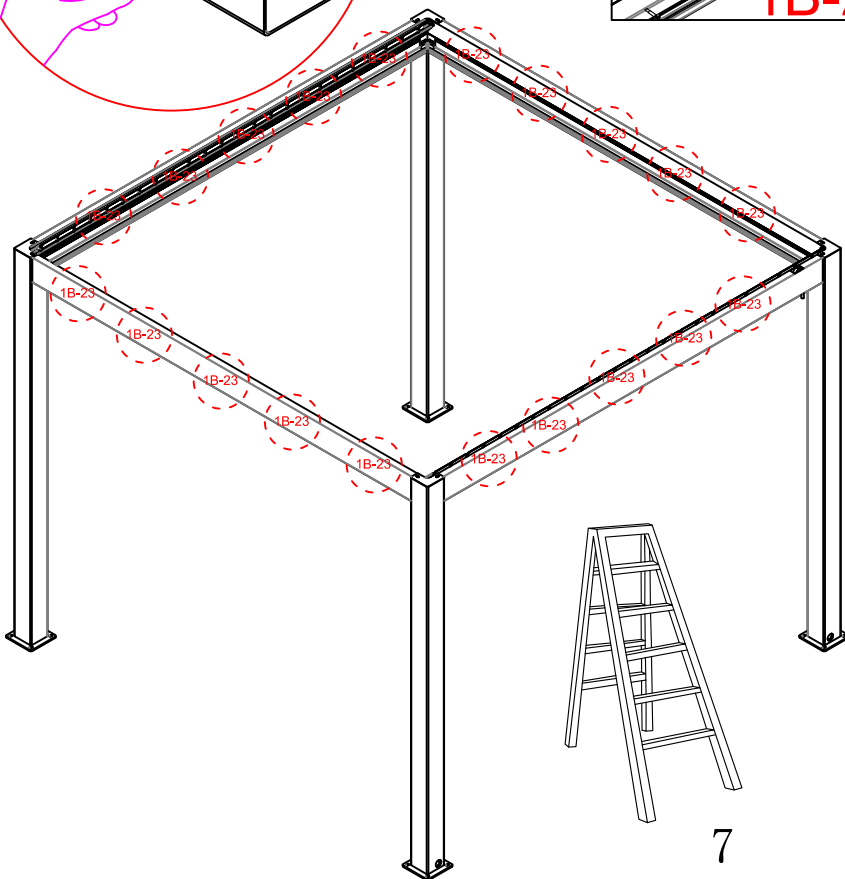

Item	Drawings	Qty
1B-22		24+2
1B-23	 M4.2*19	28+2
1B-24		1
1B-48		33
1B-49		32
1B-50		1
1B-51	 M3.5*25	132+4

3×4m

3*4-4

1B-01		4
1B-13		4
1B-22		24

1B-03			1
1B-14			1

1B-04		2
1B-18		1

1B-02			1
1B-03			1
1B-18			1

1B-21		16
-------	--	----

1B-11		4
1B-19		8

Warning:
Before installation, tear off the protective film of the tape on the back side of Gutter.

1B-05			4
1B-23			x

1B-24		1
1B-12		4

1B-51		X*2
1B-06		X
1B-48		X

1B-49		X
1B-50		1
1B-51		X

1B-06		1
1B-07		x

3B-23		10
1B-08		2

warning:
Bolts must be tightened

1B-09		2
1B-20		x

1B-17		+ 		1
-------	---	---	---	---

1B-16		1
1B-24		1

Warning
In Snow season or in case of snow forecast open up your shutters in vertical position to avoid any damaging on your pergola. .