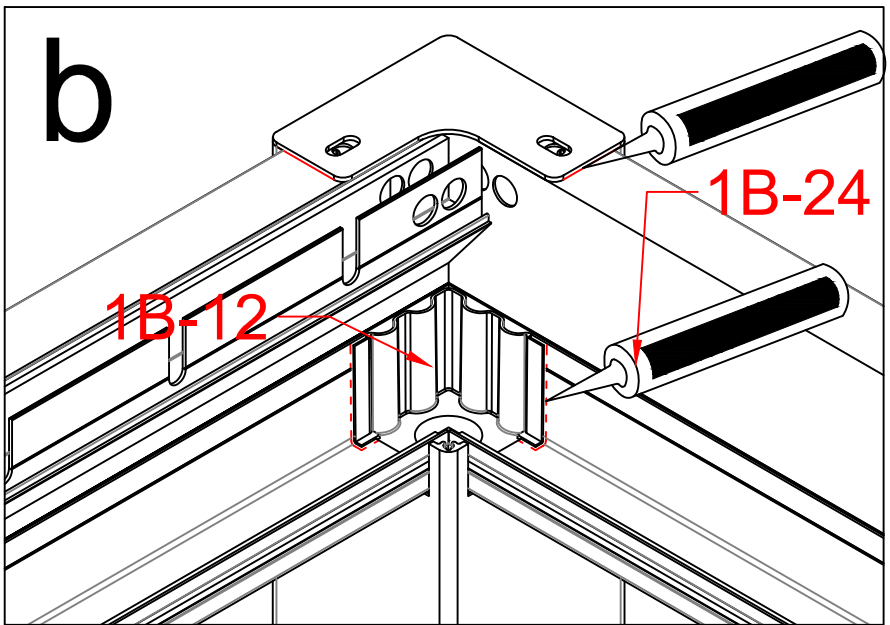

Item	Drawings	Qty
1B-22		24+2
1B-23	 M4.2*19	28+2
1B-24		1
1B-48		33
1B-49		32
1B-50		1
1B-51	 M3.5*25	132+4

3×4m

3*4-4

1B-01		4
1B-13		4
1B-22		24

1B-03			1
1B-14			1

1B-04		2
1B-18		1

1B-02			1
1B-03			1
1B-18			1

1B-21		16
-------	--	----

1B-11		4
1B-19		8

Warning:
Before installation, tear off the protective film of the tape on the back side of Gutter.

1B-05			4
1B-23			x

1B-24		1
1B-12		4

1B-51		X*2
1B-06		X
1B-48		X

1B-49		X
1B-50		1
1B-51		X

1B-06		1
1B-07		x

3B-23		10
1B-08		2

warning:
Bolts must be tightened

1B-09		2
1B-20		x

1B-17		+ 		1
-------	---	---	---	---

1B-16		1
1B-24		1

Warning
In Snow season or in case of snow forecast open up your shutters in vertical position to avoid any damaging on your pergola. .