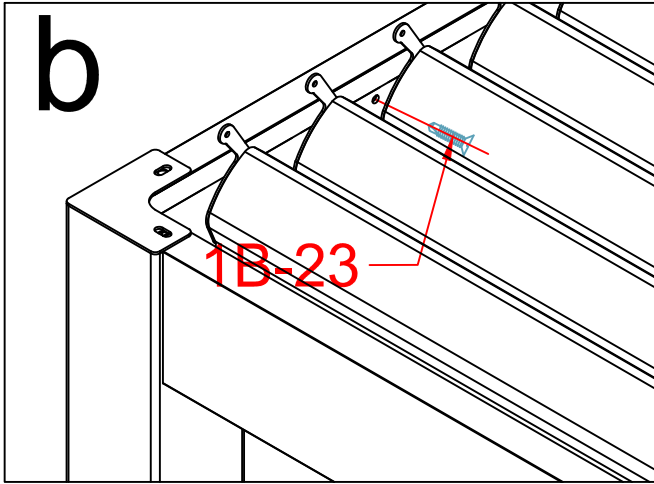

Item	Drawings	Qty
1B-22		24+2
1B-23	 M4.2*19	28+2
1B-24		1
1B-48		33
1B-49		32
1B-50		1
1B-51	 M3.5*25	132+4

3×4m

3*4-4

1B-01		4
1B-13		4
1B-22		24

1B-03			1
1B-14			1

1B-04		2
1B-18		1

1B-02			1
1B-03			1
1B-18			1

1B-21		16
-------	--	----

1B-11		4
1B-19		8

Warning:
Before installation, tear off the protective film of the tape on the back side of Gutter.

1B-05			4
1B-23			x

1B-24		1
1B-12		4

1B-51		X*2
1B-06		X
1B-48		X

1B-49		X
1B-50		1
1B-51		X

1B-06		1
1B-07		x

3B-23		10
1B-08		2

warning:
Bolts must be tightened

1B-09		2
1B-20		x

1B-17		+ 		1
-------	---	---	---	---

1B-16		1
1B-24		1

Warning
In Snow season or in case of snow forecast open up your shutters in vertical position to avoid any damaging on your pergola. .