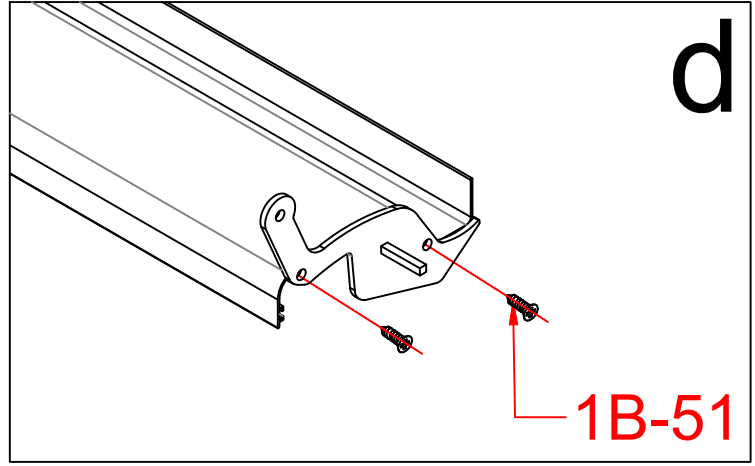

Item	Drawings	Qty
1B-22		24+2
1B-23	 M4.2*19	28+2
1B-24		1
1B-48		33
1B-49		32
1B-50		1
1B-51	 M3.5*25	132+4

3×4m

3*4-4

1B-01		4
1B-13		4
1B-22		24

1B-03			1
1B-14			1

1B-04		2
1B-18		1

1B-02			1
1B-03			1
1B-18			1

1B-21		16
-------	--	----

1B-11		4
1B-19		8

Warning:
Before installation, tear off the protective film of the tape on the back side of Gutter.

1B-05			4
1B-23			x

1B-24		1
1B-12		4

1B-51		X*2
1B-06		X
1B-48		X

1B-49		X
1B-50		1
1B-51		X

1B-06		1
1B-07		x

3B-23		10
1B-08		2

warning:
Bolts must be tightened

1B-09		2
1B-20		x

1B-17		+ 		1
-------	---	---	---	---

1B-16		1
1B-24		1

Warning
In Snow season or in case of snow forecast open up your shutters in vertical position to avoid any damaging on your pergola. .