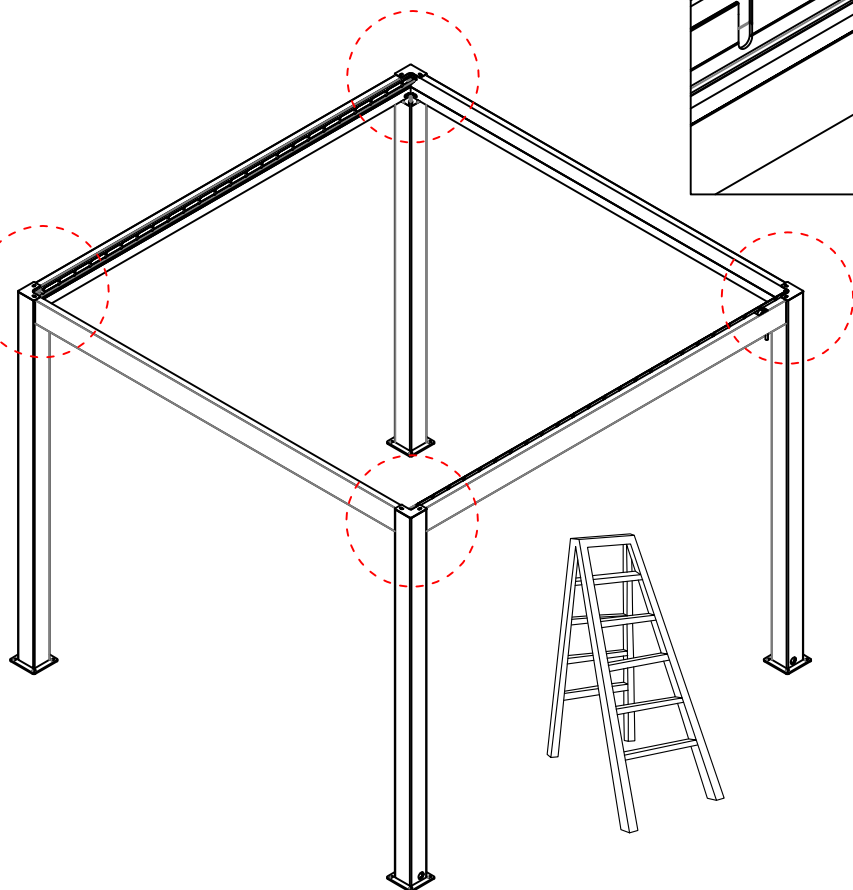

Item	Drawings	Qty
1B-22		24+2
1B-23	 M4.2*19	28+2
1B-24		1
1B-48		33
1B-49		32
1B-50		1
1B-51	 M3.5*25	132+4

3×4m

3*4-4

1B-01		4
1B-13		4
1B-22		24

1B-03			1
1B-14			1

1B-04		2
1B-18		1

1B-02			1
1B-03			1
1B-18			1

1B-21		16
-------	--	----

1B-11		4
1B-19		8

Warning:
Before installation, tear off the protective film of the tape on the back side of Gutter.

1B-05			4
1B-23			x

1B-24		1
1B-12		4

1B-51		X*2
1B-06		X
1B-48		X

1B-49		X
1B-50		1
1B-51		X

1B-06		1
1B-07		x

3B-23		10
1B-08		2

warning:
Bolts must be tightened

1B-09		2
1B-20		x

1B-17		+ 		1
-------	---	---	---	---

1B-16		1
1B-24		1

Warning
In Snow season or in case of snow forecast open up your shutters in vertical position to avoid any damaging on your pergola. .