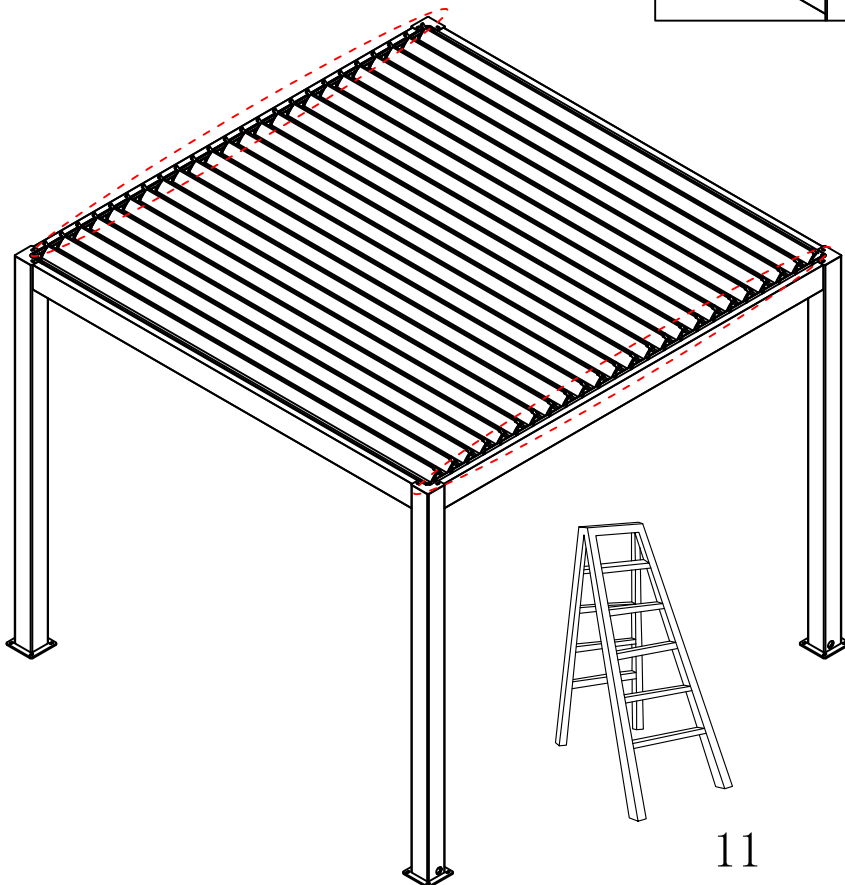

1B-21		16
-------	--	----

1B-11		4
1B-19		8

Warning:
Before installation, tear off the protective film of the tape on the back side of Gutter.

1B-05			4
1B-23			x

1B-24		1
1B-12		4

1B-51		X*2
1B-06		X
1B-48		X

1B-49		X
1B-50		1
1B-51		X

1B-06		1
1B-07		x

3B-23		10
1B-08		2

warning:
Bolts must be tightened

1B-09		2
1B-20		x

1B-17		+ 		1
-------	---	---	---	---

1B-16		1
1B-24		1

Warning
In Snow season or in case of snow forecast open up your shutters in vertical position to avoid any damaging on your pergola. .