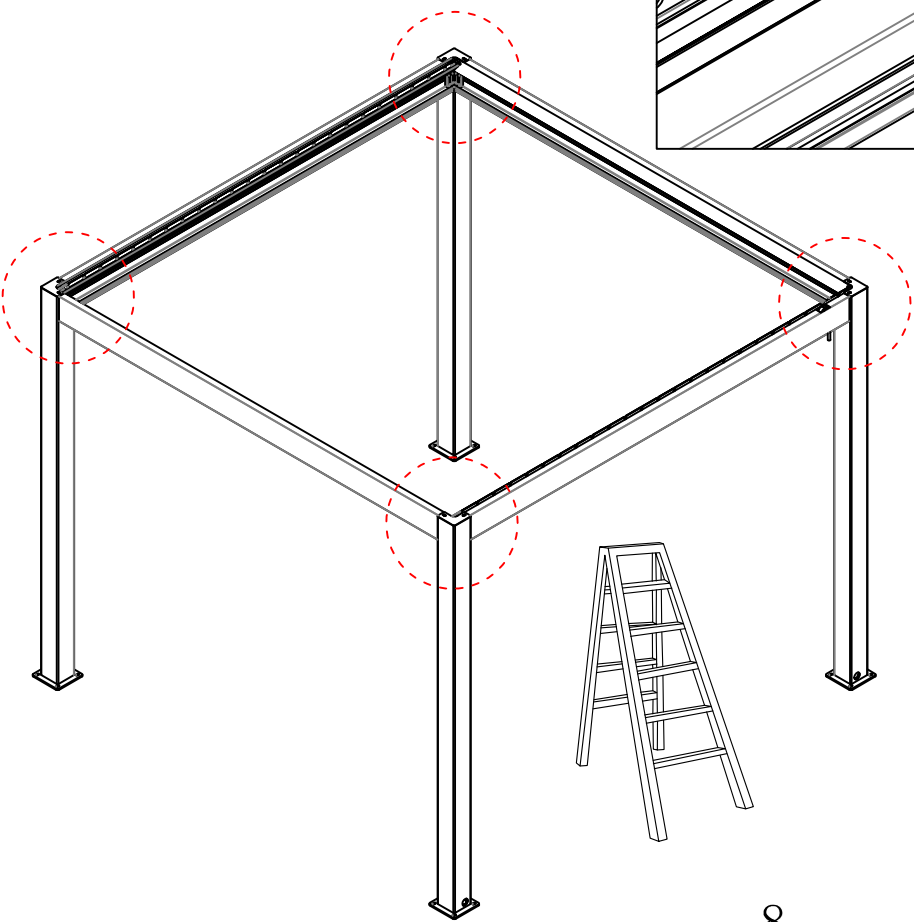

Item	Drawings	Qty
1B-22		24+2
1B-23	 M4.2*19	28+2
1B-24		1
1B-48		33
1B-49		32
1B-50		1
1B-51	 M3.5*25	132+4

3×4m

3*4-4

1B-01		4
1B-13		4
1B-22		24

1B-03			1
1B-14			1

1B-04		2
1B-18		1

1B-02			1
1B-03			1
1B-18			1

1B-21		16
-------	--	----

1B-11		4
1B-19		8

Warning:
Before installation, tear off the protective film of the tape on the back side of Gutter.

1B-05			4
1B-23			x

1B-24		1
1B-12		4

1B-51		X*2
1B-06		X
1B-48		X

1B-49		X
1B-50		1
1B-51		X

1B-06		1
1B-07		x

3B-23		10
1B-08		2

warning:
Bolts must be tightened

1B-09		2
1B-20		x

1B-17		+ 		1
-------	---	---	---	---

1B-16		1
1B-24		1

Warning
In Snow season or in case of snow forecast open up your shutters in vertical position to avoid any damaging on your pergola. .