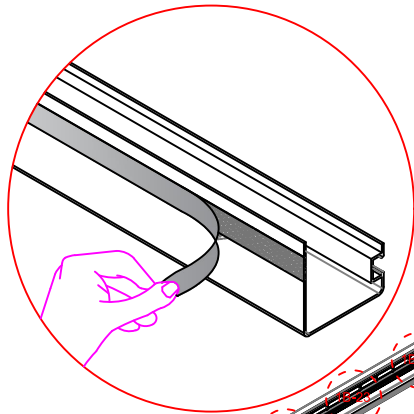

Item	Drawings	Qty
1B-22		24+2
1B-23	 M4.2*19	28+2
1B-24		1
1B-48		33
1B-49		32
1B-50		1
1B-51	 M3.5*25	132+4

3×4m

3*4-4

1B-01		4
1B-13		4
1B-22		24

1B-03			1
1B-14			1

1B-04		2
1B-18		1

1B-02			1
1B-03			1
1B-18			1

1B-21		16
-------	--	----

1B-11		4
1B-19		8

Warning:
Before installation, tear off the protective film of the tape on the back side of Gutter.

1B-05			4
1B-23			x

1B-24		1
1B-12		4

1B-51		X*2
1B-06		X
1B-48		X

1B-49		X
1B-50		1
1B-51		X

1B-06		1
1B-07		x

3B-23		10
1B-08		2

warning:
Bolts must be tightened

1B-09		2
1B-20		x

1B-17		+ 		1
-------	---	---	---	---

1B-16		1
1B-24		1

Warning
In Snow season or in case of snow forecast open up your shutters in vertical position to avoid any damaging on your pergola. .