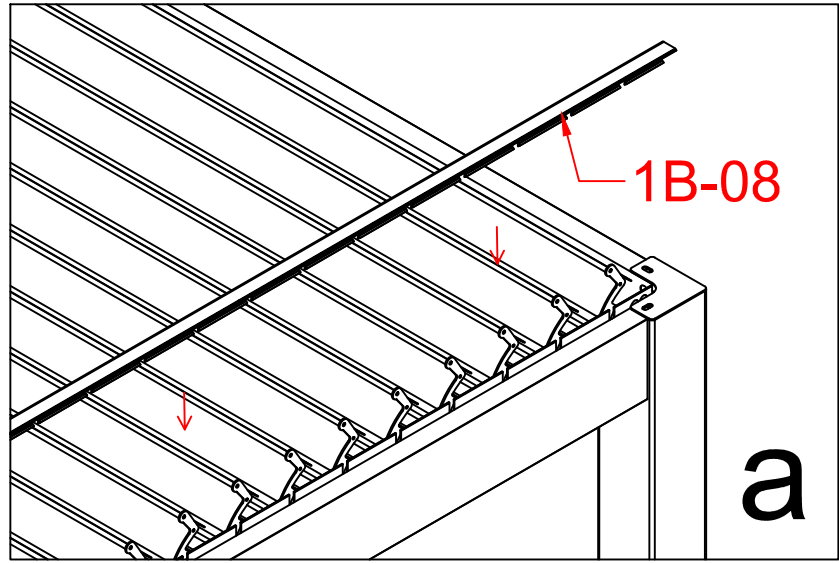

Item	Drawings	Qty
1B-22		24+2
1B-23	 M4.2*19	28+2
1B-24		1
1B-48		33
1B-49		32
1B-50		1
1B-51	 M3.5*25	132+4

3×4m

3*4-4

1B-01		4
1B-13		4
1B-22		24

1B-03			1
1B-14			1

1B-04		2
1B-18		1

1B-02			1
1B-03			1
1B-18			1

1B-21		16
-------	--	----

1B-11		4
1B-19		8

Warning:
Before installation, tear off the protective film of the tape on the back side of Gutter.

1B-05			4
1B-23			x

1B-24		1
1B-12		4

1B-51		X*2
1B-06		X
1B-48		X

1B-49		X
1B-50		1
1B-51		X

1B-06		1
1B-07		x

3B-23		10
1B-08		2

warning:
Bolts must be tightened

1B-09		2
1B-20		x

1B-17		+ 		1
-------	---	---	---	---

1B-16		1
1B-24		1

Warning
In Snow season or in case of snow forecast open up your shutters in vertical position to avoid any damaging on your pergola. .